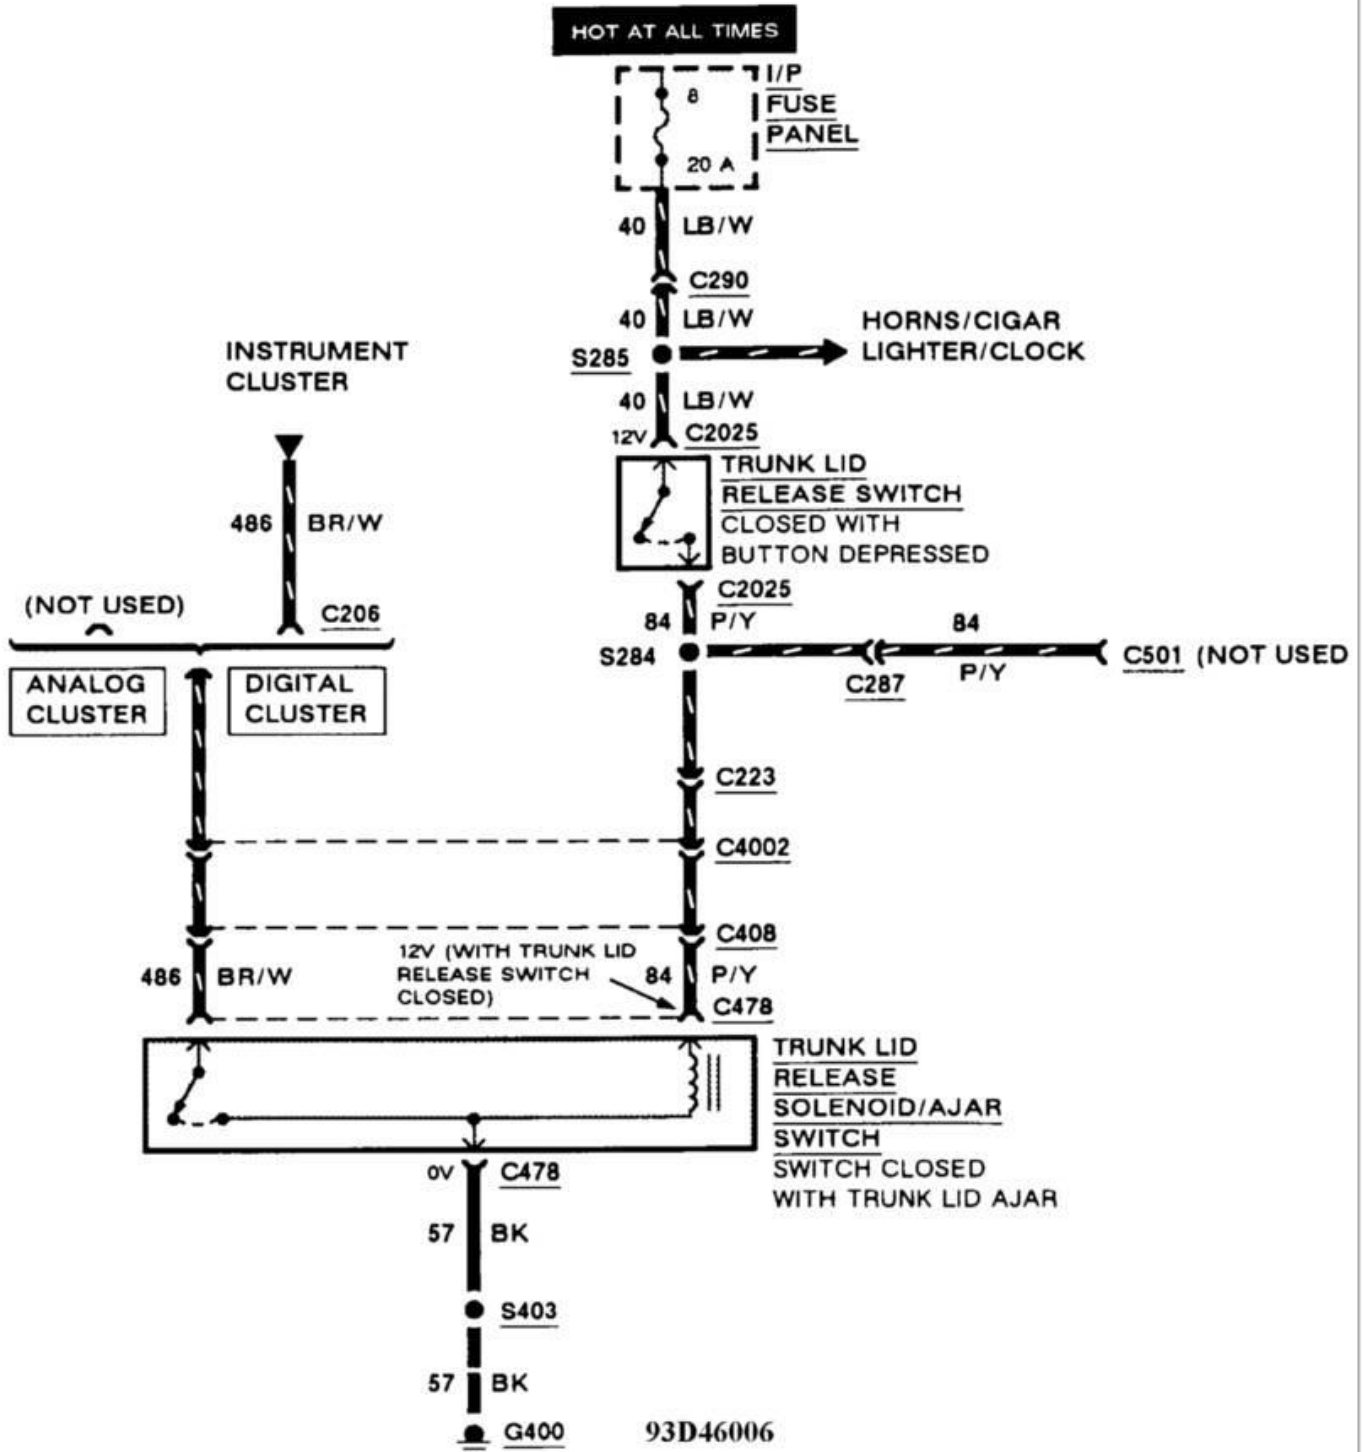

WIRING DIAGRAMS  
Power & Ground Distribution

PAVLIN

Fig. 82: Power Fuel Filler Door Release Wiring Diagram  
(2 Of 2)  
1993 Ford Taurus LX

**WIRING DIAGRAMS**  
Power & Ground Distribution

PAVLIN

Fig. 83: Power Trunk Release W/ Police Package Wiring Diagram  
1993 Ford Taurus LX