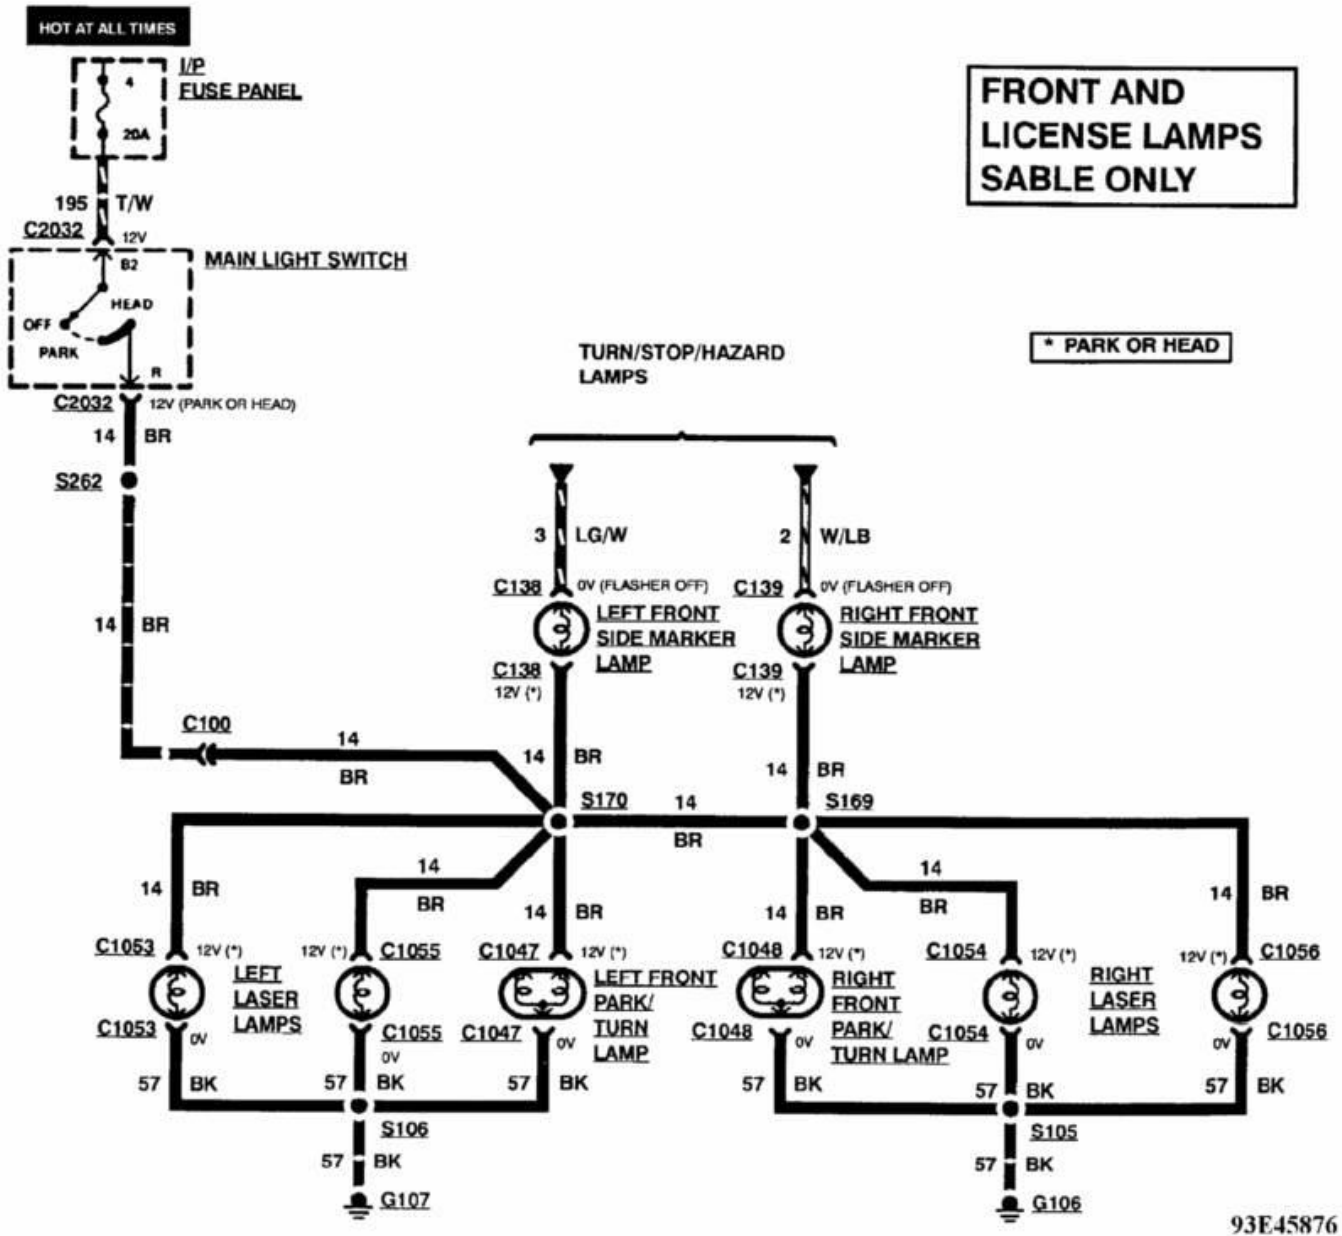

WIRING DIAGRAMS
Power & Ground Distribution

PAVLIN

Fig. 42: Exterior Lights (5 Of 17)
1993 Ford Taurus LX