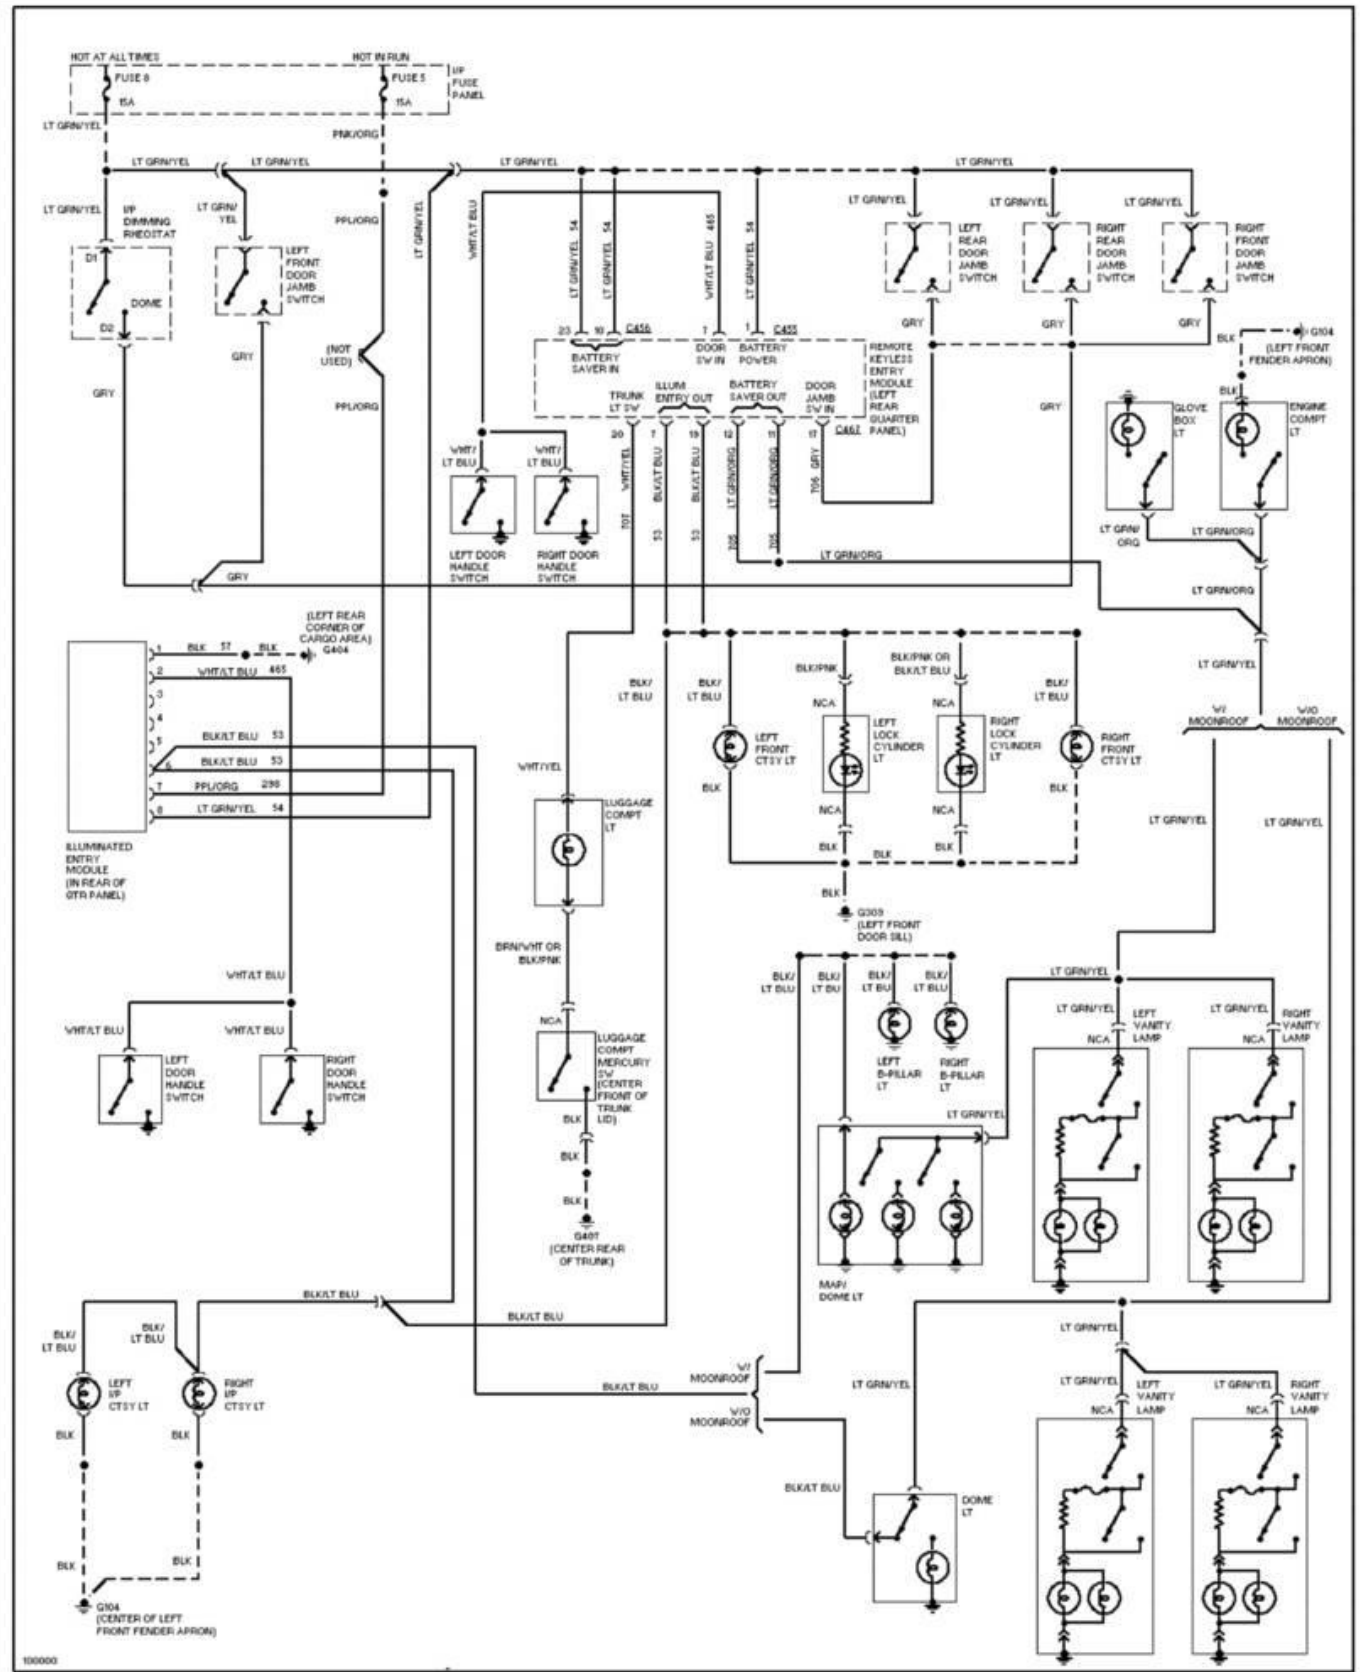

1993 System Wiring Diagrams  
Ford - Taurus

PAVLIN

Fig. 5: Defogger Circuit  
1993 Ford Taurus LX

1993 System Wiring Diagrams  
Ford - Taurus

PAVLIN

Fig. 7: Courtesy Lamp Circuit, Sedan W/ Remote/Keyless Entry  
1993 Ford Taurus LX