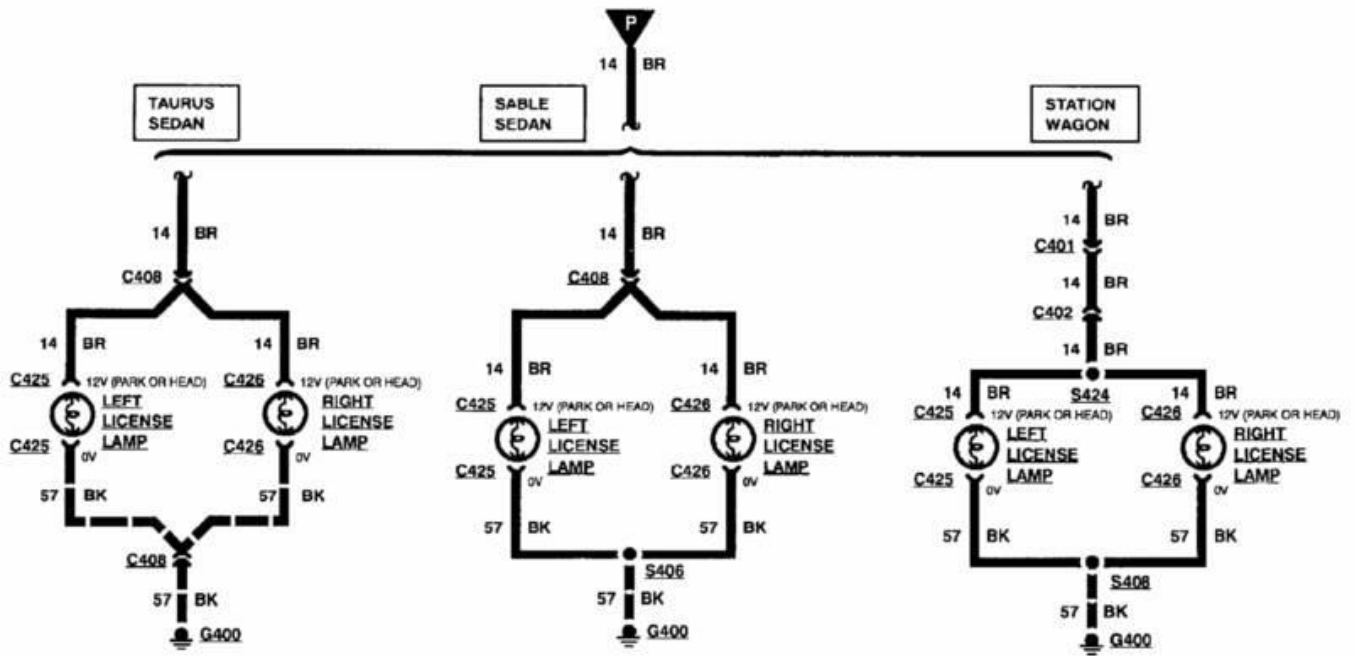

WIRING DIAGRAMS
Power & Ground Distribution

PAVLIN

Fig. 44: Exterior Lights (7 Of 17)
1993 Ford Taurus LX

93G45878