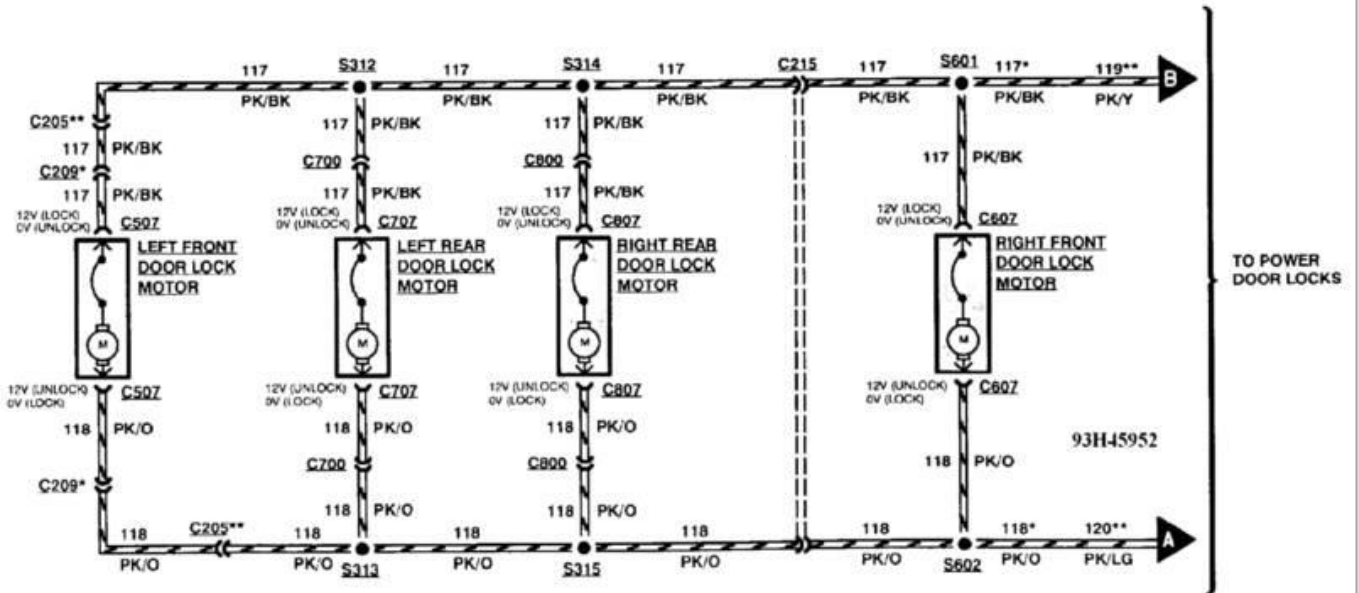

**WIRING DIAGRAMS**  
**Power & Ground Distribution**

PAVLIN

**Fig. 74: Power Door Locks Wiring Diagram (1 Of 2)**  
1993 Ford Taurus LX

**WIRING DIAGRAMS**  
**Power & Ground Distribution**

PAVLIN

**Fig. 75: Power Door Locks Wiring Diagram (2 Of 2)**  
 1993 Ford Taurus LX