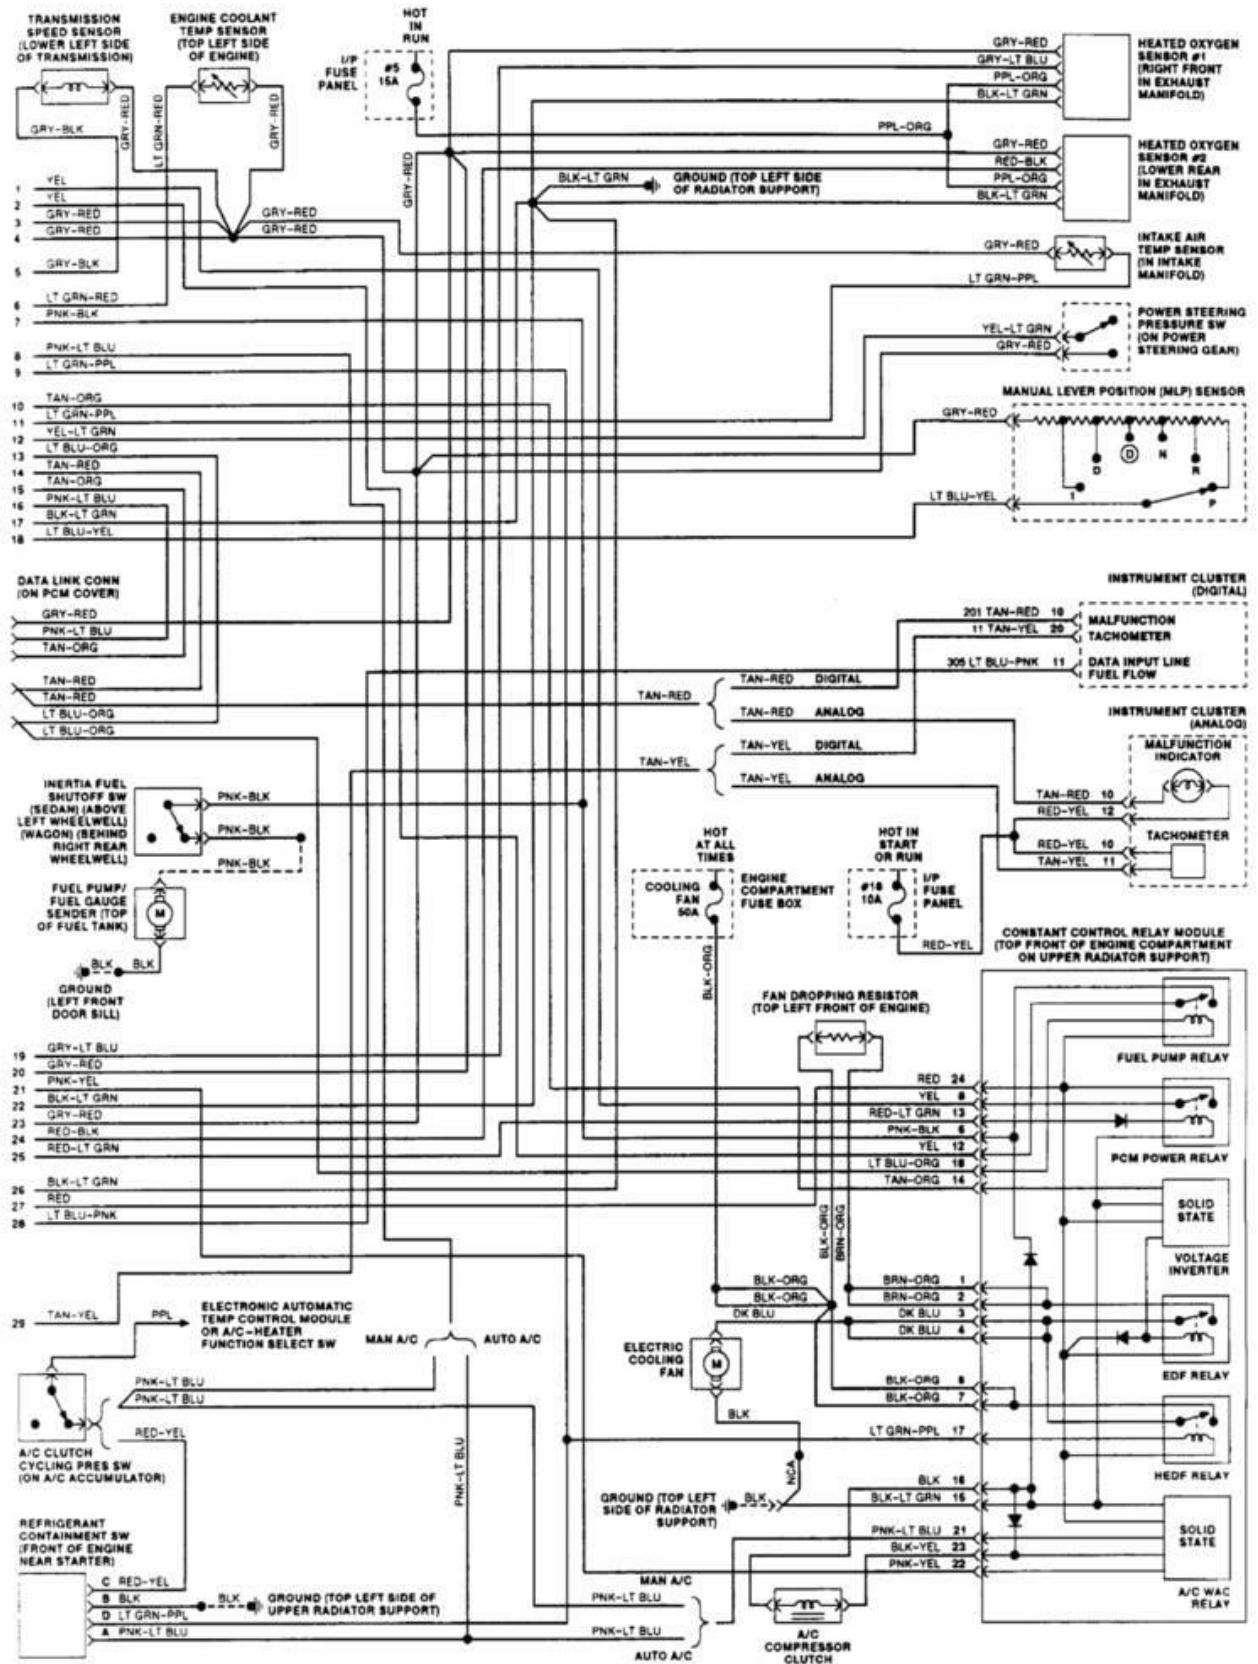

WIRING DIAGRAMS

Power & Ground Distribution

PAVLIN

Fig. 19: EEC-IV Wiring Diagram (3.0L Except SHO 2 of 2)
1993 Ford Taurus LX

93A40659