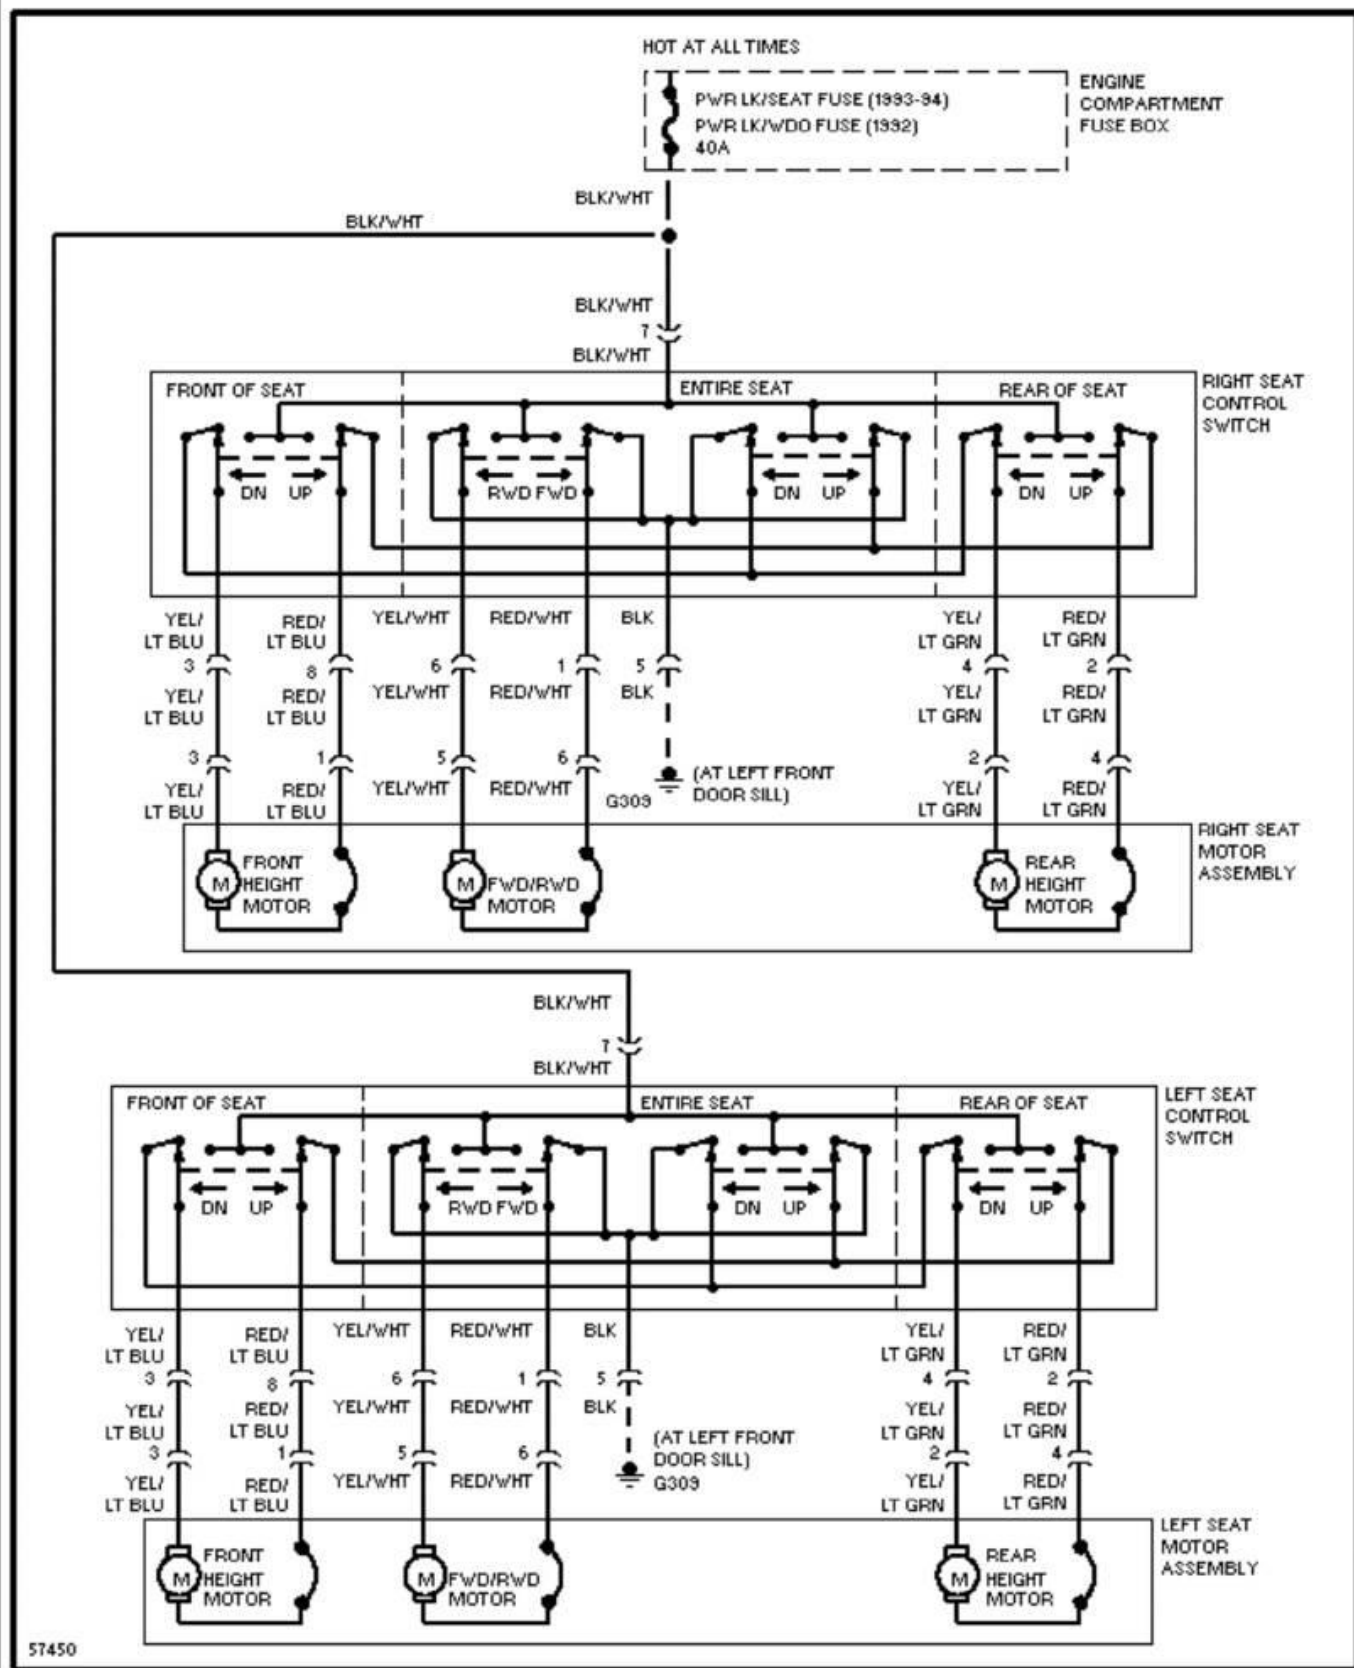

1993 System Wiring Diagrams
Ford - Taurus

PAVLIN

Fig. 19: Power Seat Circuit
1993 Ford Taurus LX