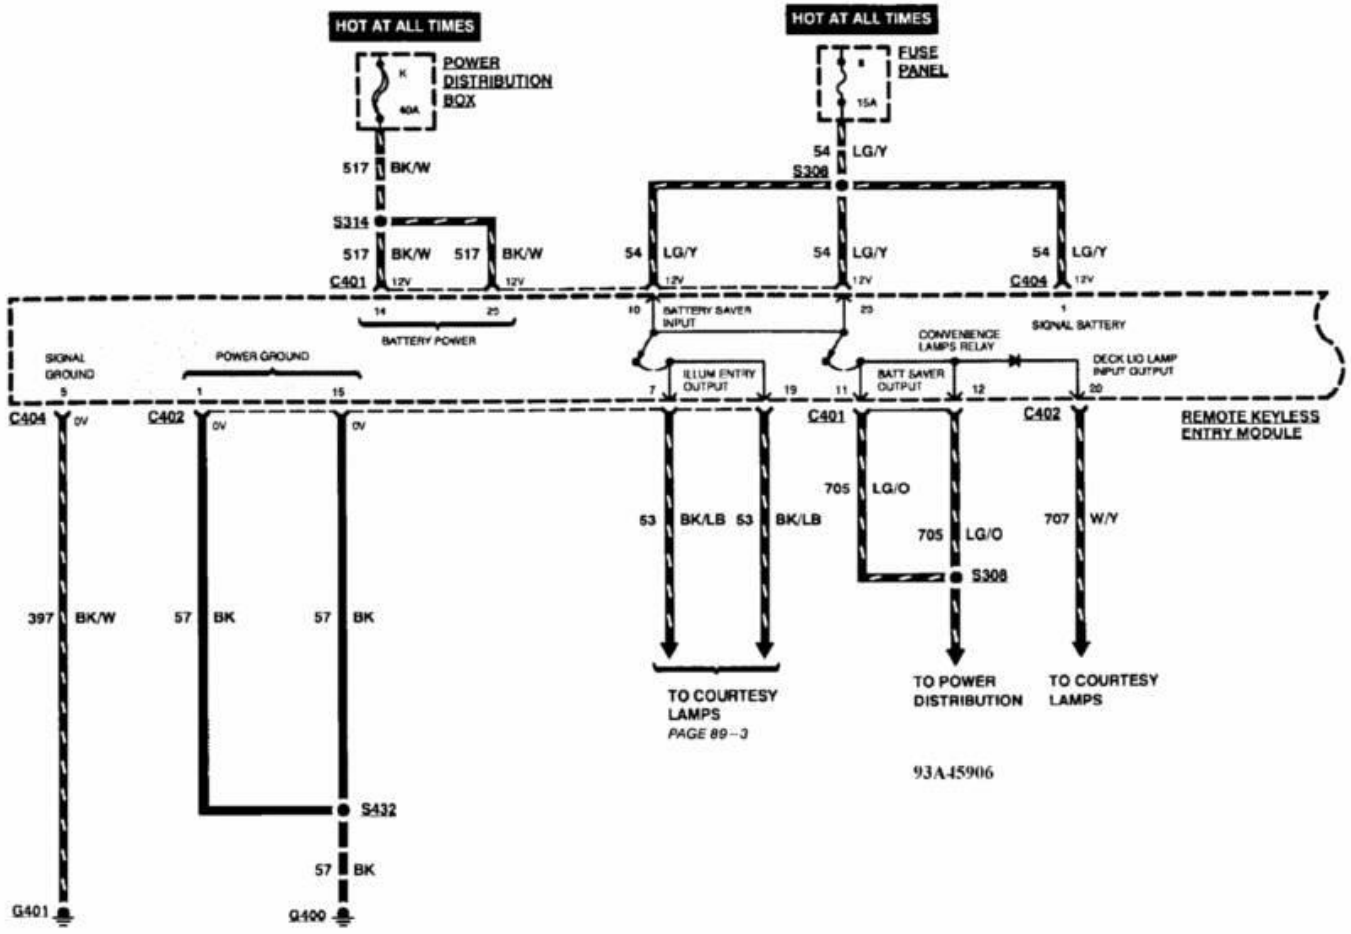

WIRING DIAGRAMS
P ower & Ground Distribution

PAVLIN

Fig. 55: Remote Keyless Entry With Power Door Locks (1 Of 5)
1993 Ford Taurus LX