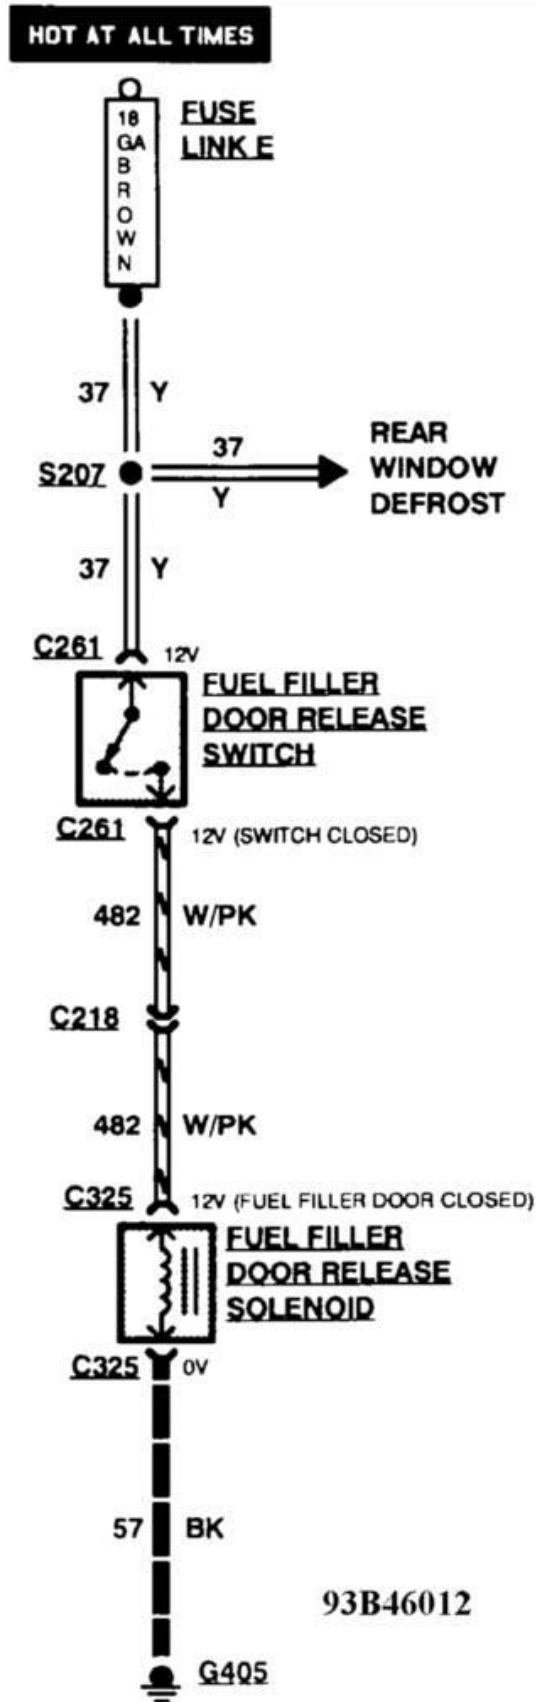

WIRING DIAGRAMS
Power & Ground Distribution

PAVLIN

Fig. 86: Power Fuel Filler Door Release Wiring Diagram
1993 Ford Taurus LX