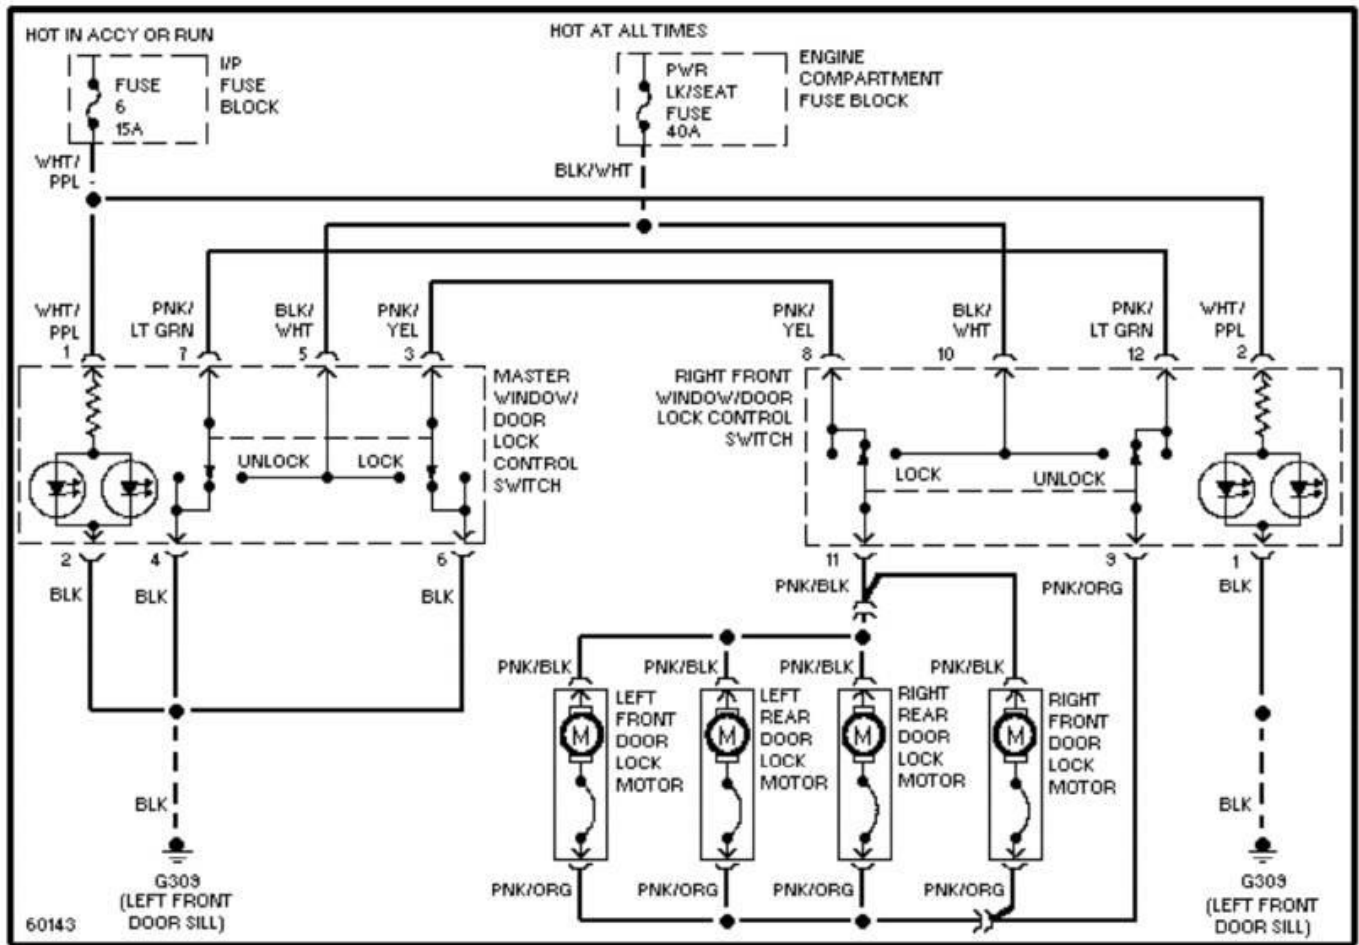

# 1993 System Wiring Diagrams Ford - Taurus

PAVLIN

**Fig. 14: Keyless Entry Circuit**  
1993 Ford Taurus LX

1993 System Wiring Diagrams  
Ford - Taurus

PAVLIN

Fig. 15: Power Door Lock Circuit, W/ Power Windows  
1993 Ford Taurus LX