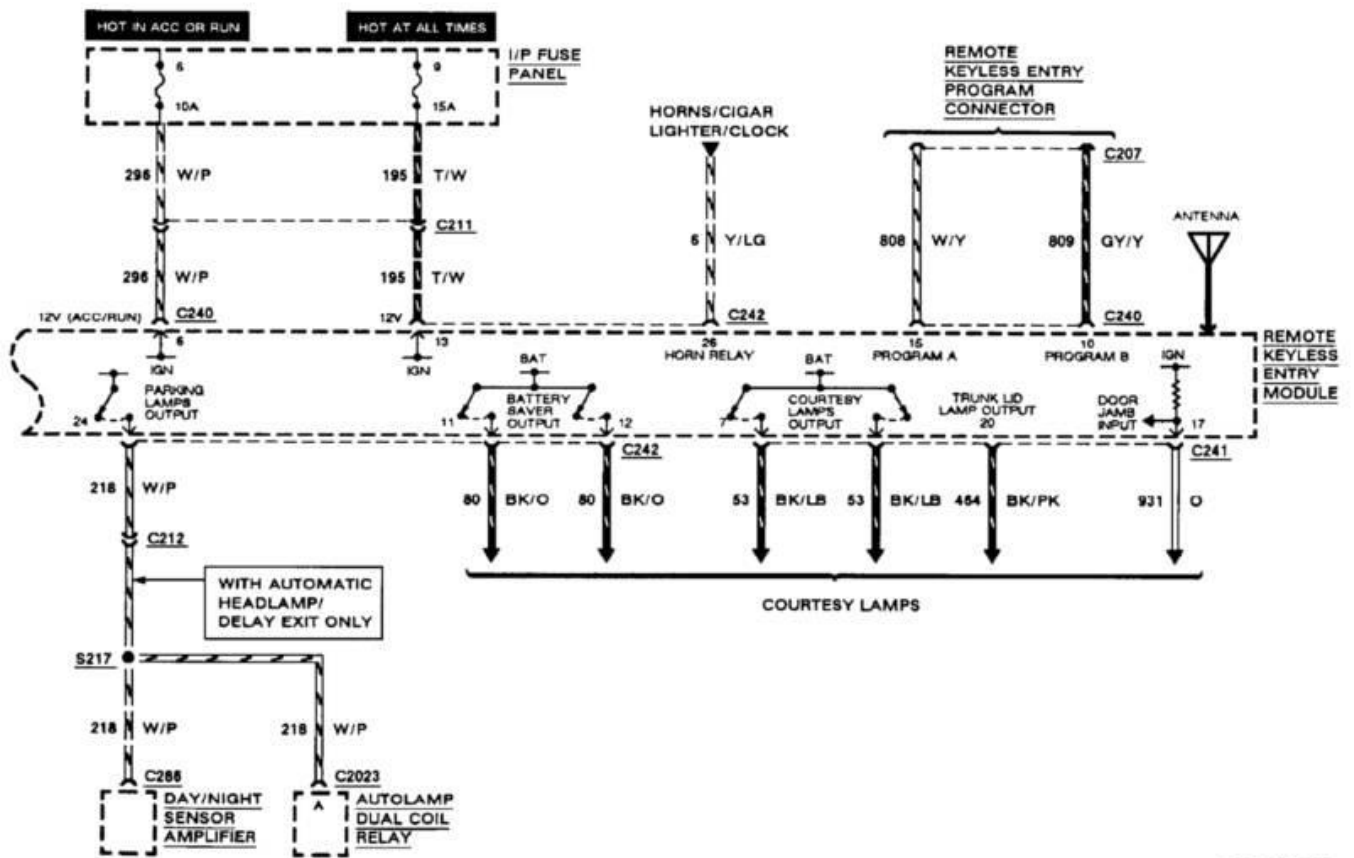

WIRING DIAGRAMS
Power & Ground Distribution

PAVLIN

Fig. 65: Remote Keyless Entry With Illuminated Entry (2 Of 4)
1993 Ford Taurus LX

93C45916