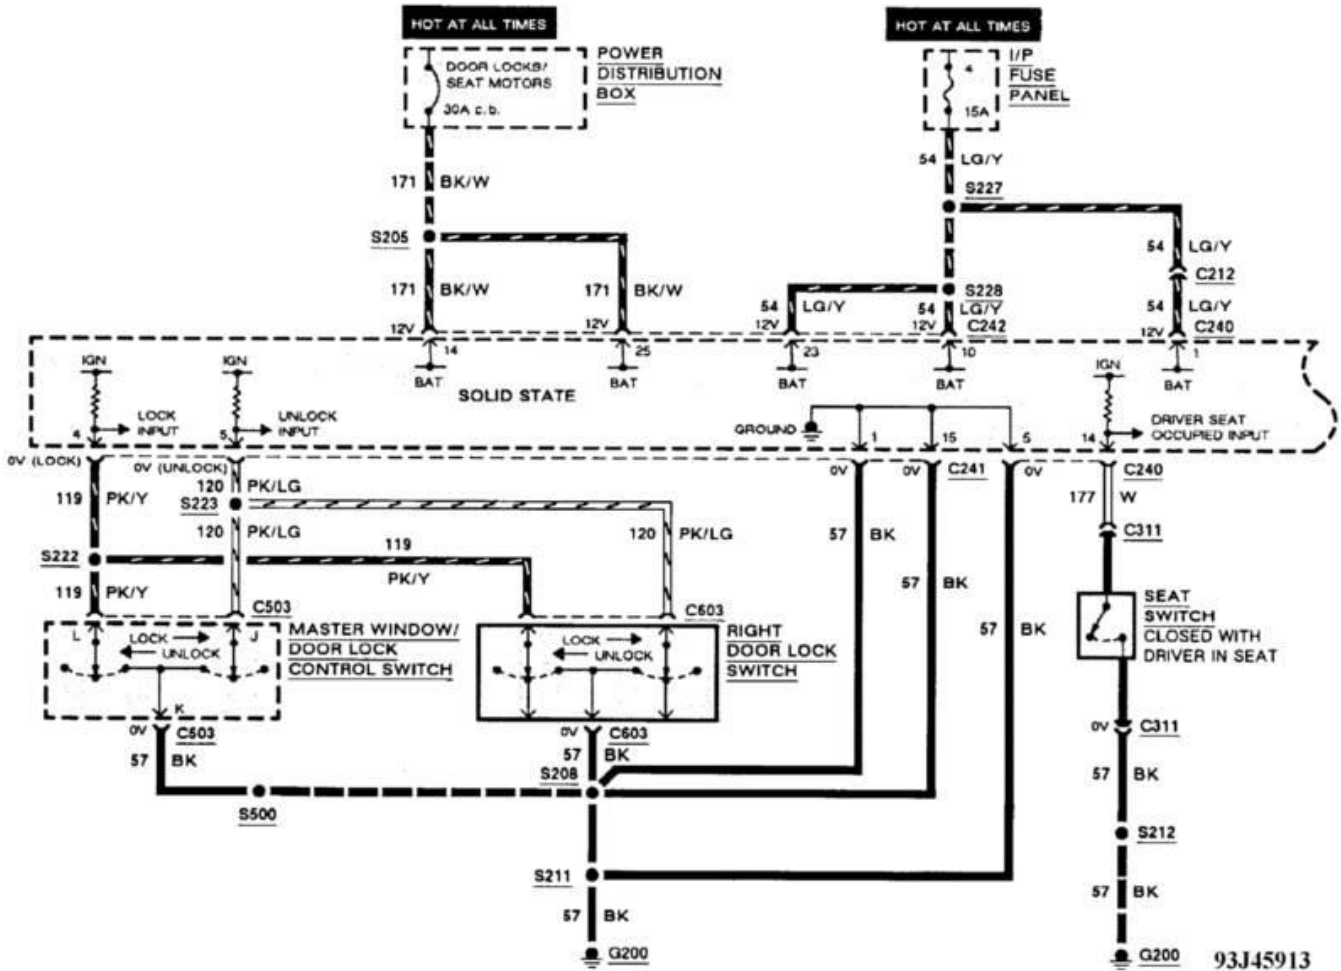

WIRING DIAGRAMS
Power & Ground Distribution

PAVLIN

Fig. 64: Remote Keyless Entry With Illuminated Entry (1 Of 4)
1993 Ford Taurus LX

93J45913