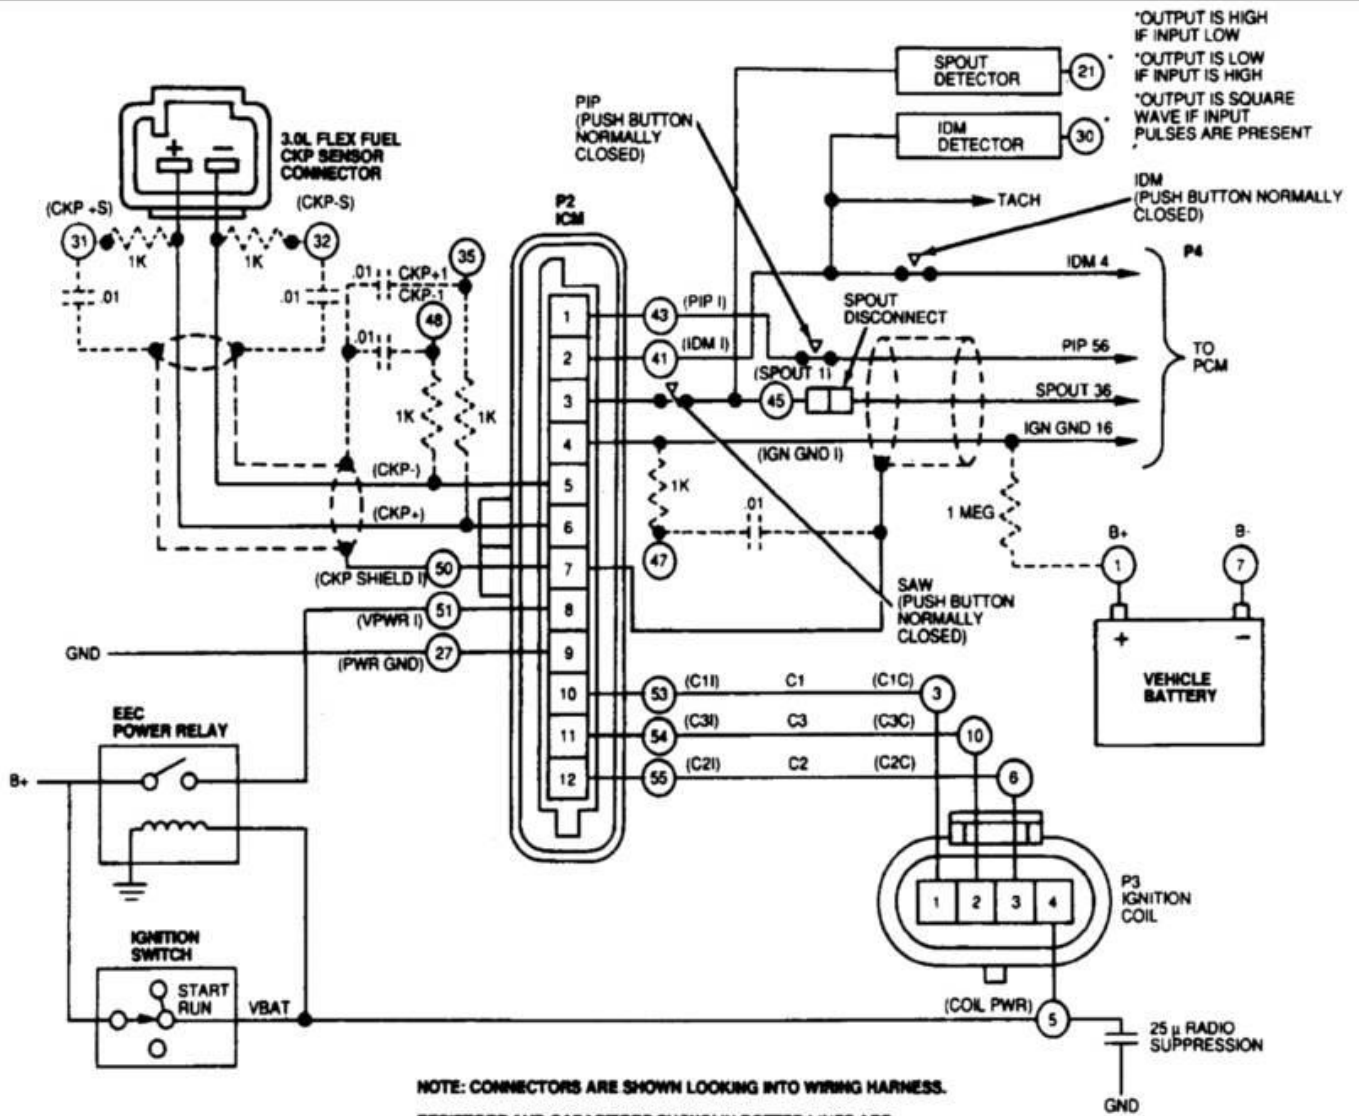

## WIRING DIAGRAMS Power & Ground Distribution

PAVLIN

Fig. 132: EI Wiring Diagram (3.0L Flexible Fuel)  
1993 Ford Taurus LX

NOTE: CONNECTORS ARE SHOWN LOOKING INTO WIRING HARNESS.

RESISTORS AND CAPACITORS SHOWN IN DOTTED LINES ARE PART OF DIAGNOSTIC CABLE. NOTE VEHICLE WIRING.