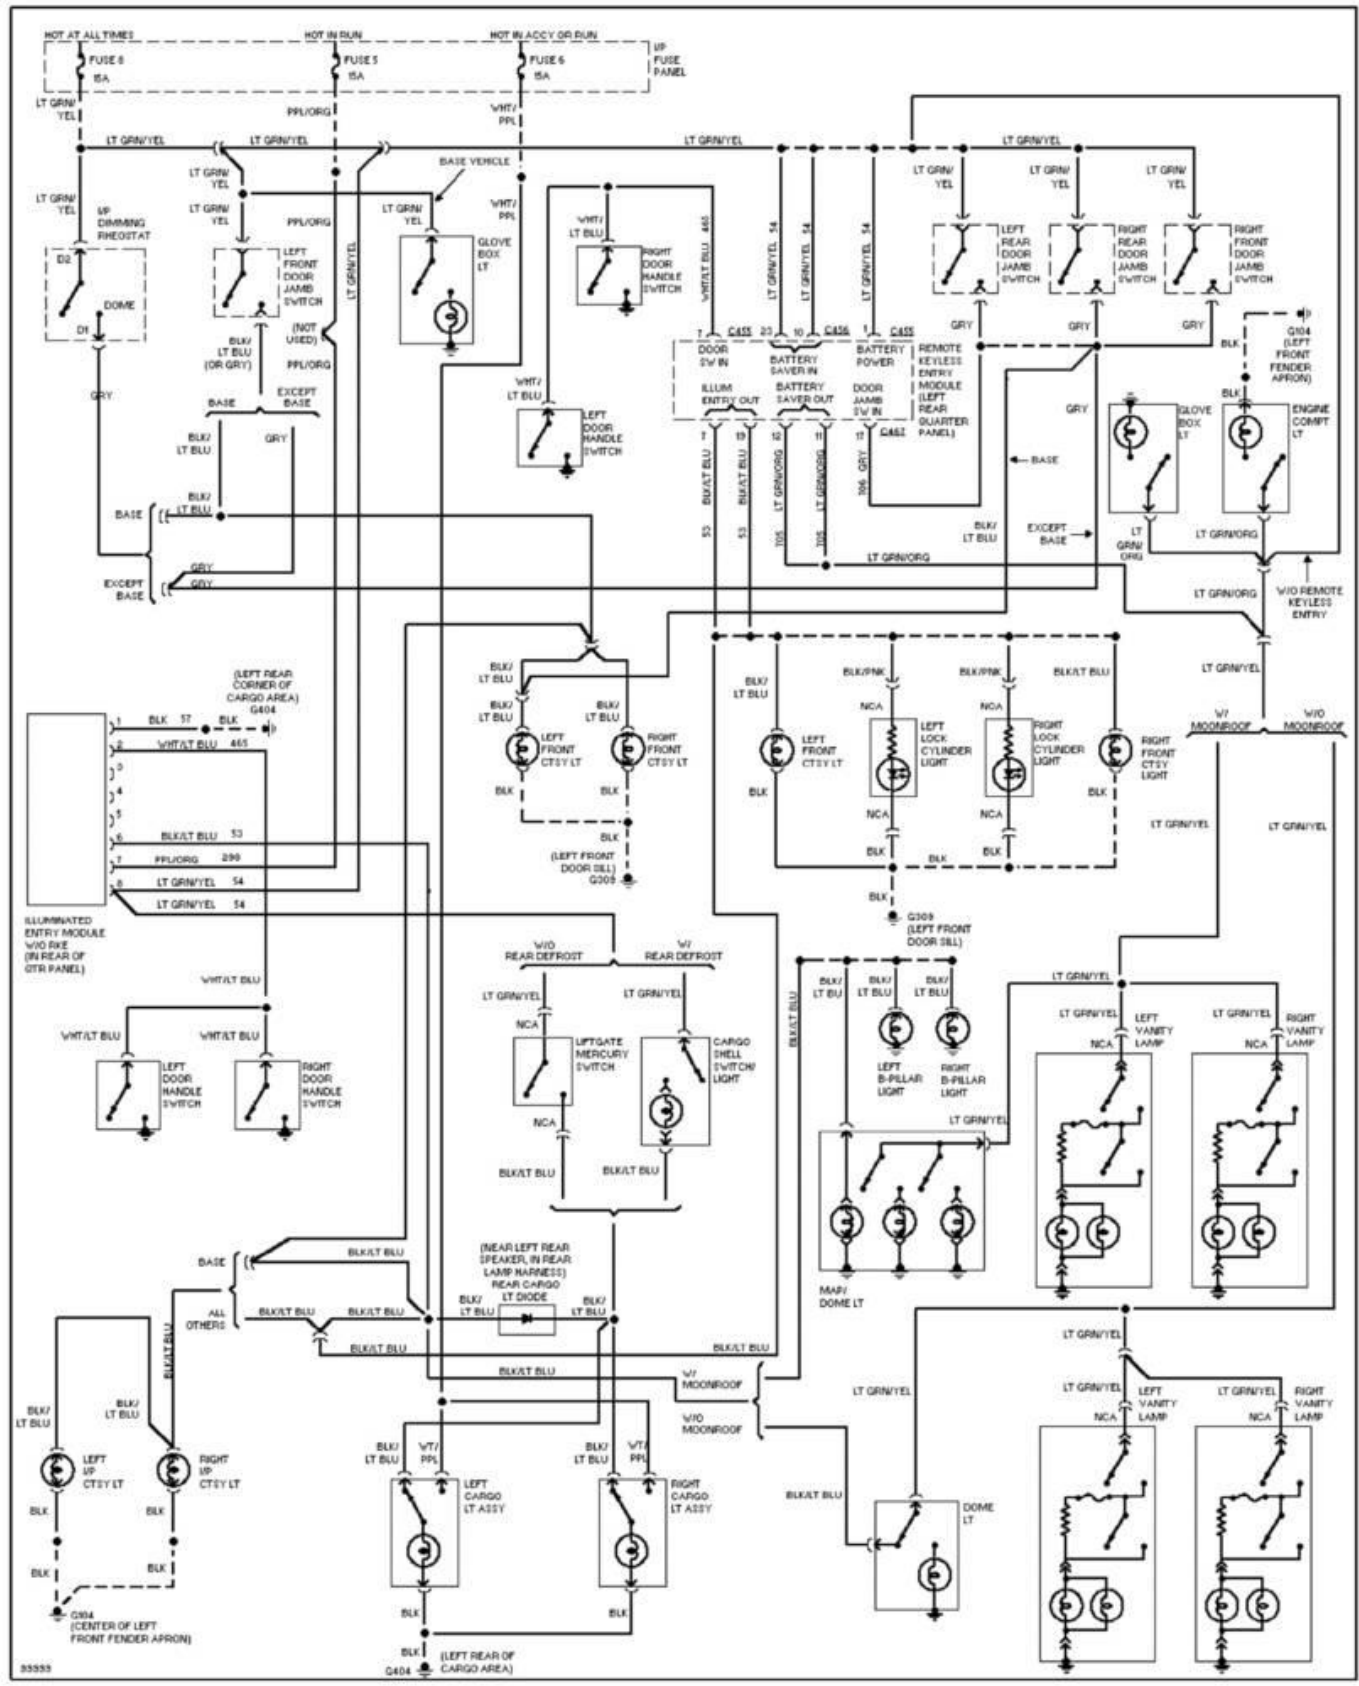

1993 System Wiring Diagrams  
Ford - Taurus

PAVLIN

Fig. 8: Courtesy Lamp Circuit, Sedan W/O Remote/Keyless Entry  
1993 Ford Taurus LX

1993 System Wiring Diagrams  
Ford - Taurus

PAVLIN

Fig. 9: Courtesy Lamp Circuit, Wagon  
1993 Ford Taurus LX