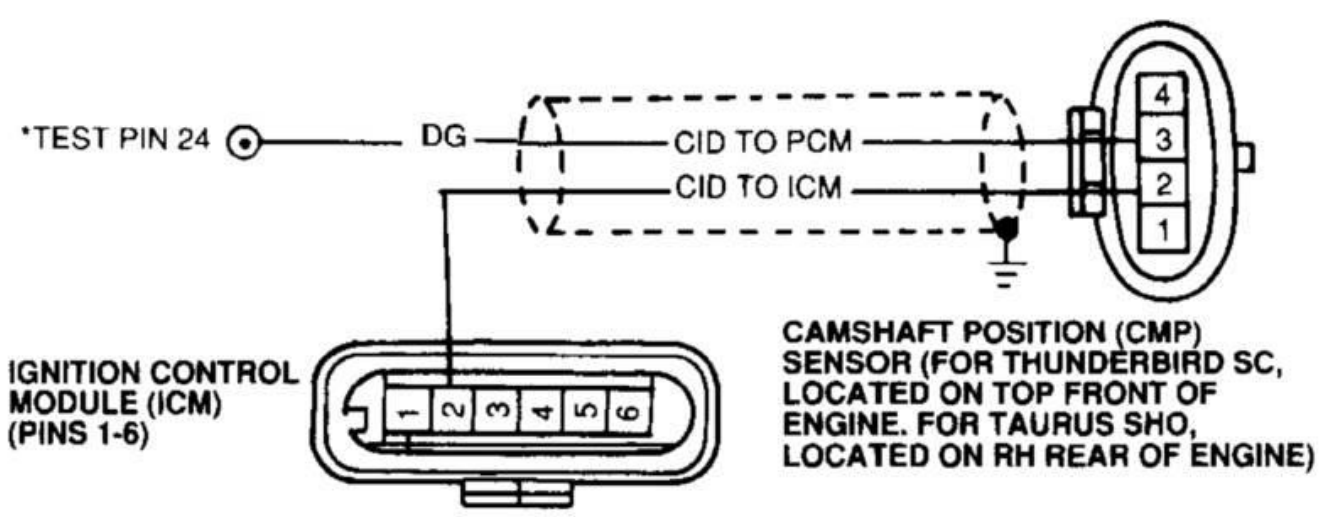

**\*TEST PINS LOCATED ON BREAKOUT BOX**  
**ALL HARNESS CONNECTORS VIEWED IN MATING SURFACE**

93D40538

**WIRING DIAGRAMS**  
**Power & Ground Distribution**

PAVLIN

**Fig. 113: DIS Module Wiring Harness Connector  
Terminals (3.0L SHO)**  
1993 Ford Taurus LX