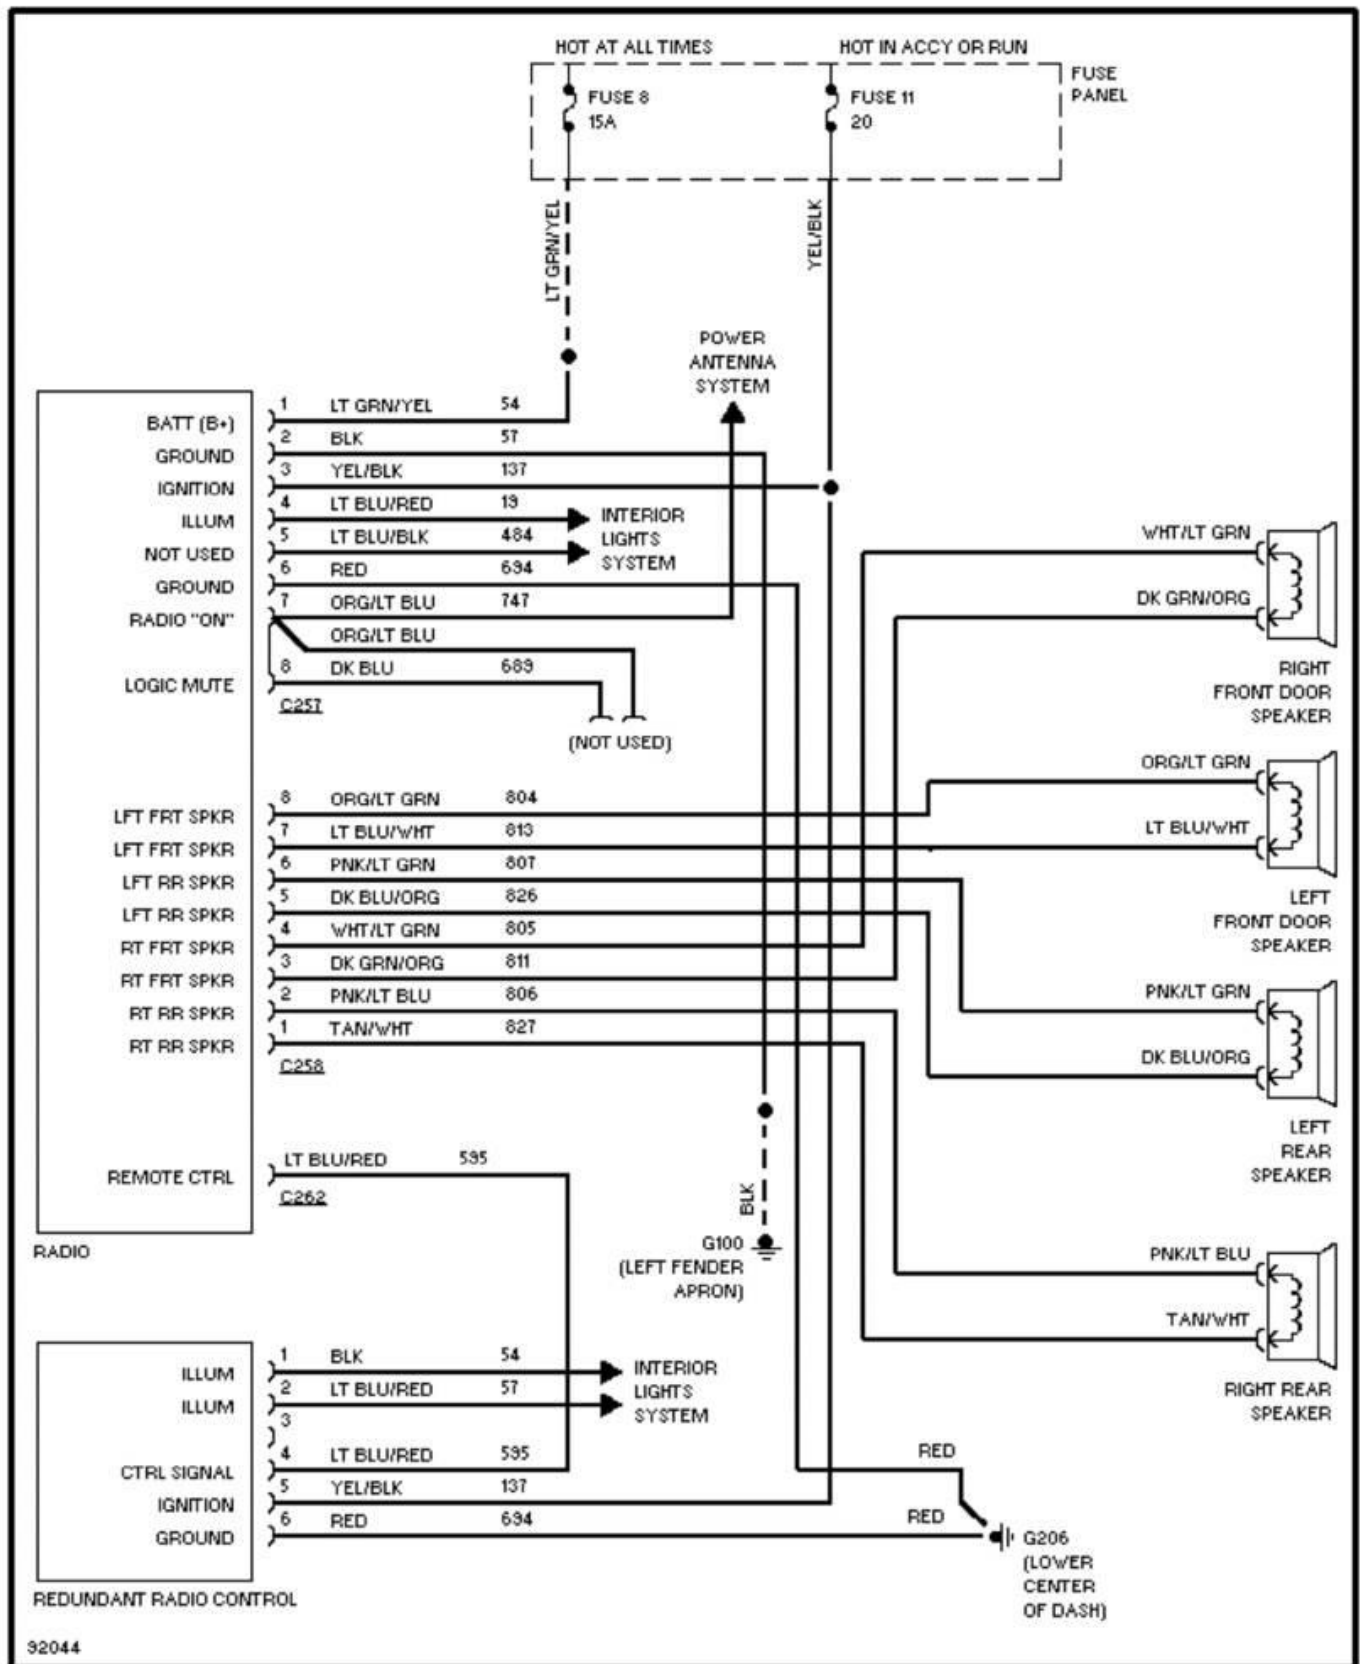

PAVLIN

Fig. 19: Power Seat Circuit  
1993 Ford Taurus LX

1993 System Wiring Diagrams  
Ford - Taurus

PAVLIN

Fig. 21: Radio Circuits, Base Radio W/ Cassette Deck  
1993 Ford Taurus LX