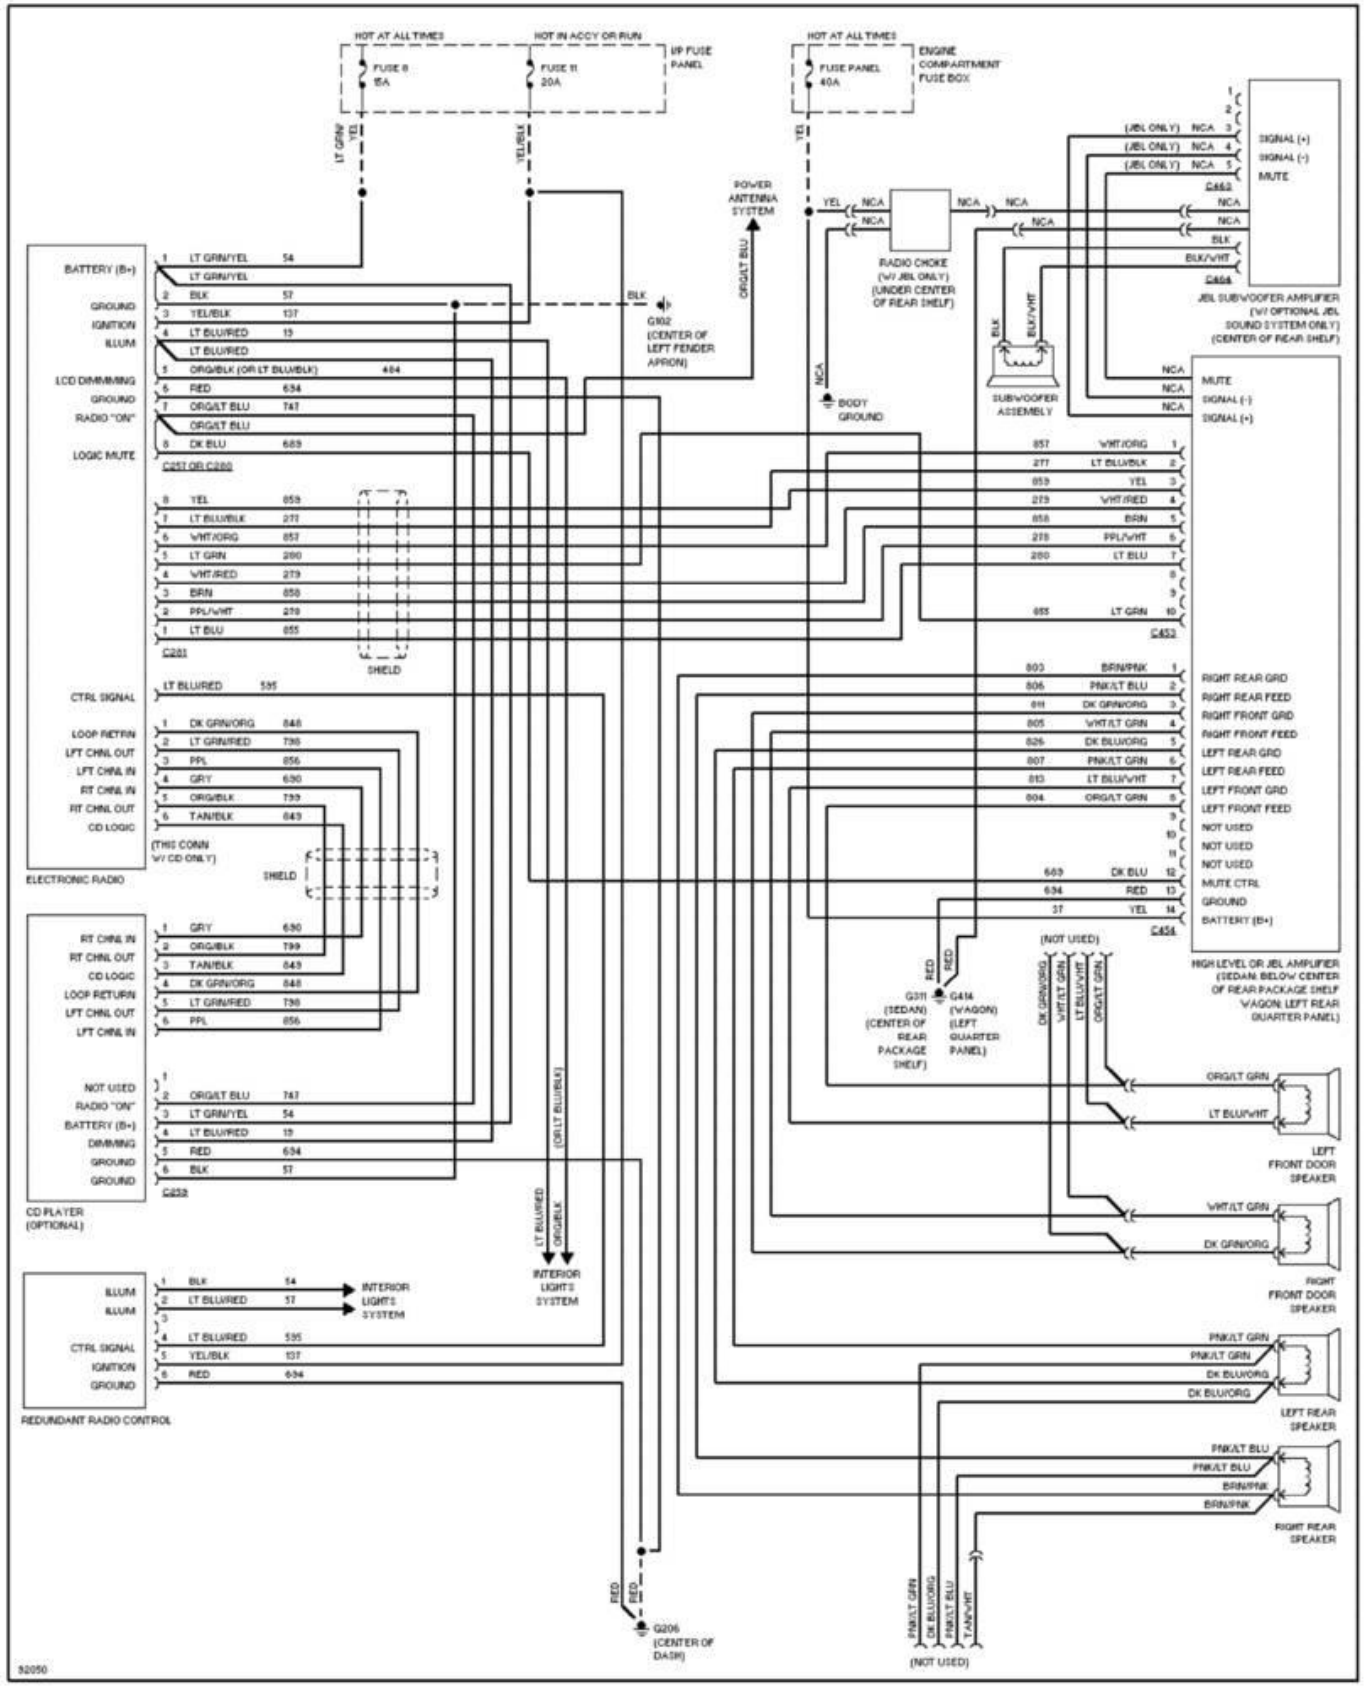

1993 System Wiring Diagrams Ford - Taurus

PAVLIN

Fig. 23: Radio Circuits, W/O Cellular Telephone
1993 Ford Taurus LX

92050