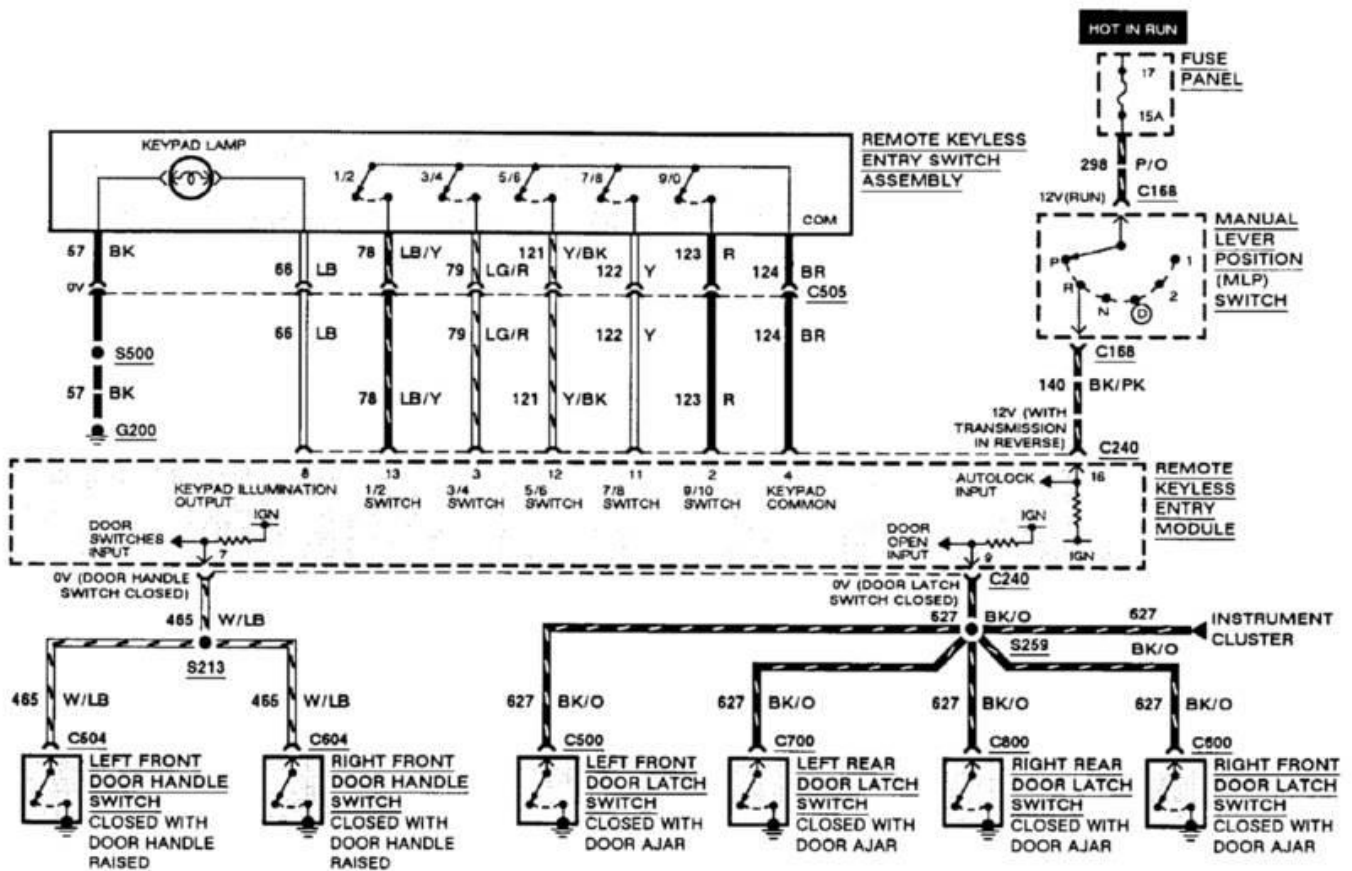

WIRING DIAGRAMS
Power & Ground Distribution

PAVLIN

Fig. 67: Remote Keyless Entry With Illuminated Entry (4 Of 4)
1993 Ford Taurus LX

93E45918