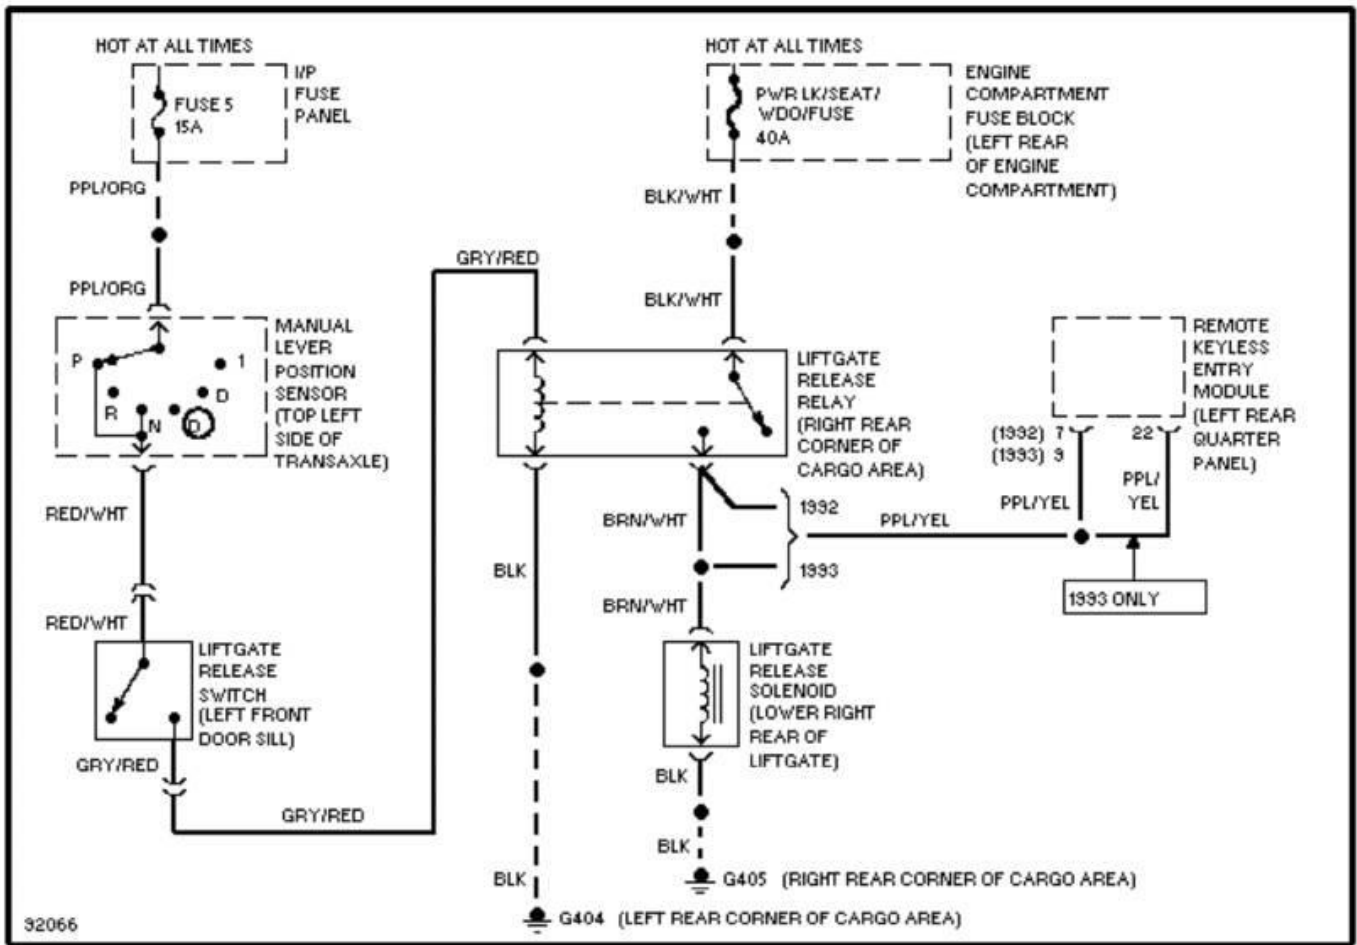

# 1993 System Wiring Diagrams Ford - Taurus

PAVLIN

**Fig. 26: Transmission Circuit**  
1993 Ford Taurus LX

63621

1993 System Wiring Diagrams  
Ford - Taurus

PAVLIN

Fig. 27: Tailgate Release Circuit  
1993 Ford Taurus LX