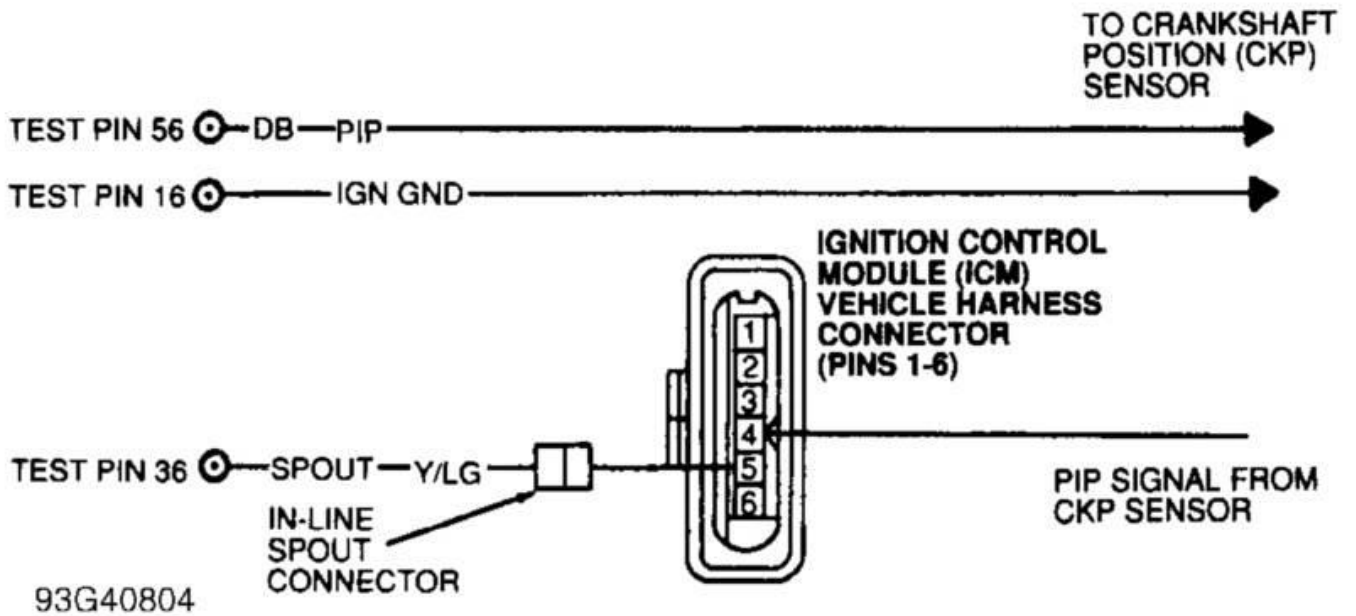

WIRING DIAGRAMS
Power & Ground Distribution

PAVLIN

Fig. 131: DIS Module Wiring Harness Connector
Terminals (3.2L SHO)
1993 Ford Taurus LX