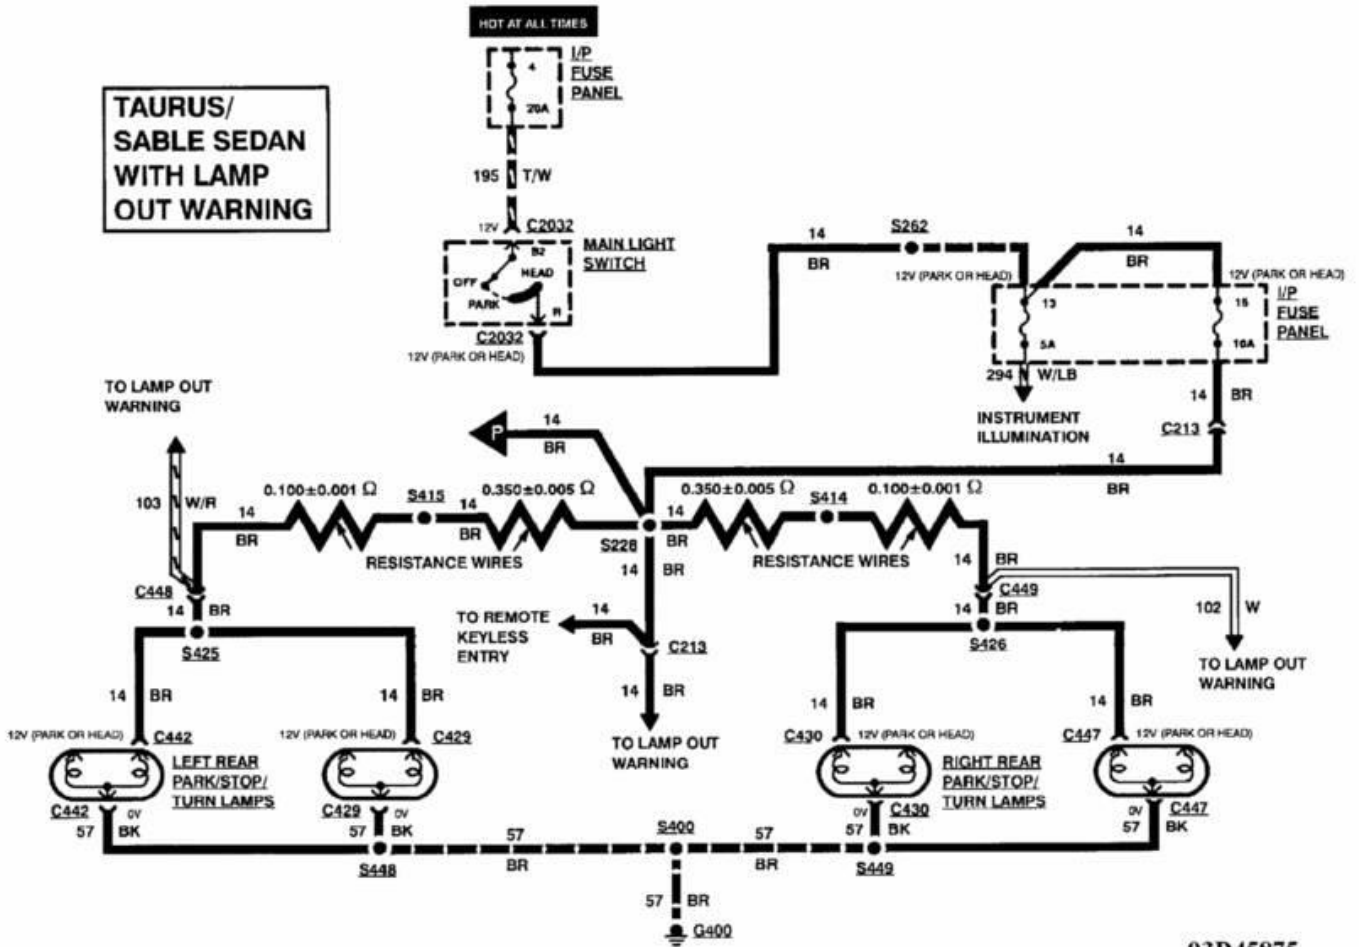

PAVLIN

**Fig. 40: Exterior Lights (3 Of 17)**  
 1993 Ford Taurus LX

93C45874

**WIRING DIAGRAMS**  
**Power & Ground Distribution**

PAVLIN

**Fig. 41: Exterior Lights (4 Of 17)**  
 1993 Ford Taurus LX

**TAURUS/  
 SABLE SEDAN  
 WITH LAMP  
 OUT WARNING**