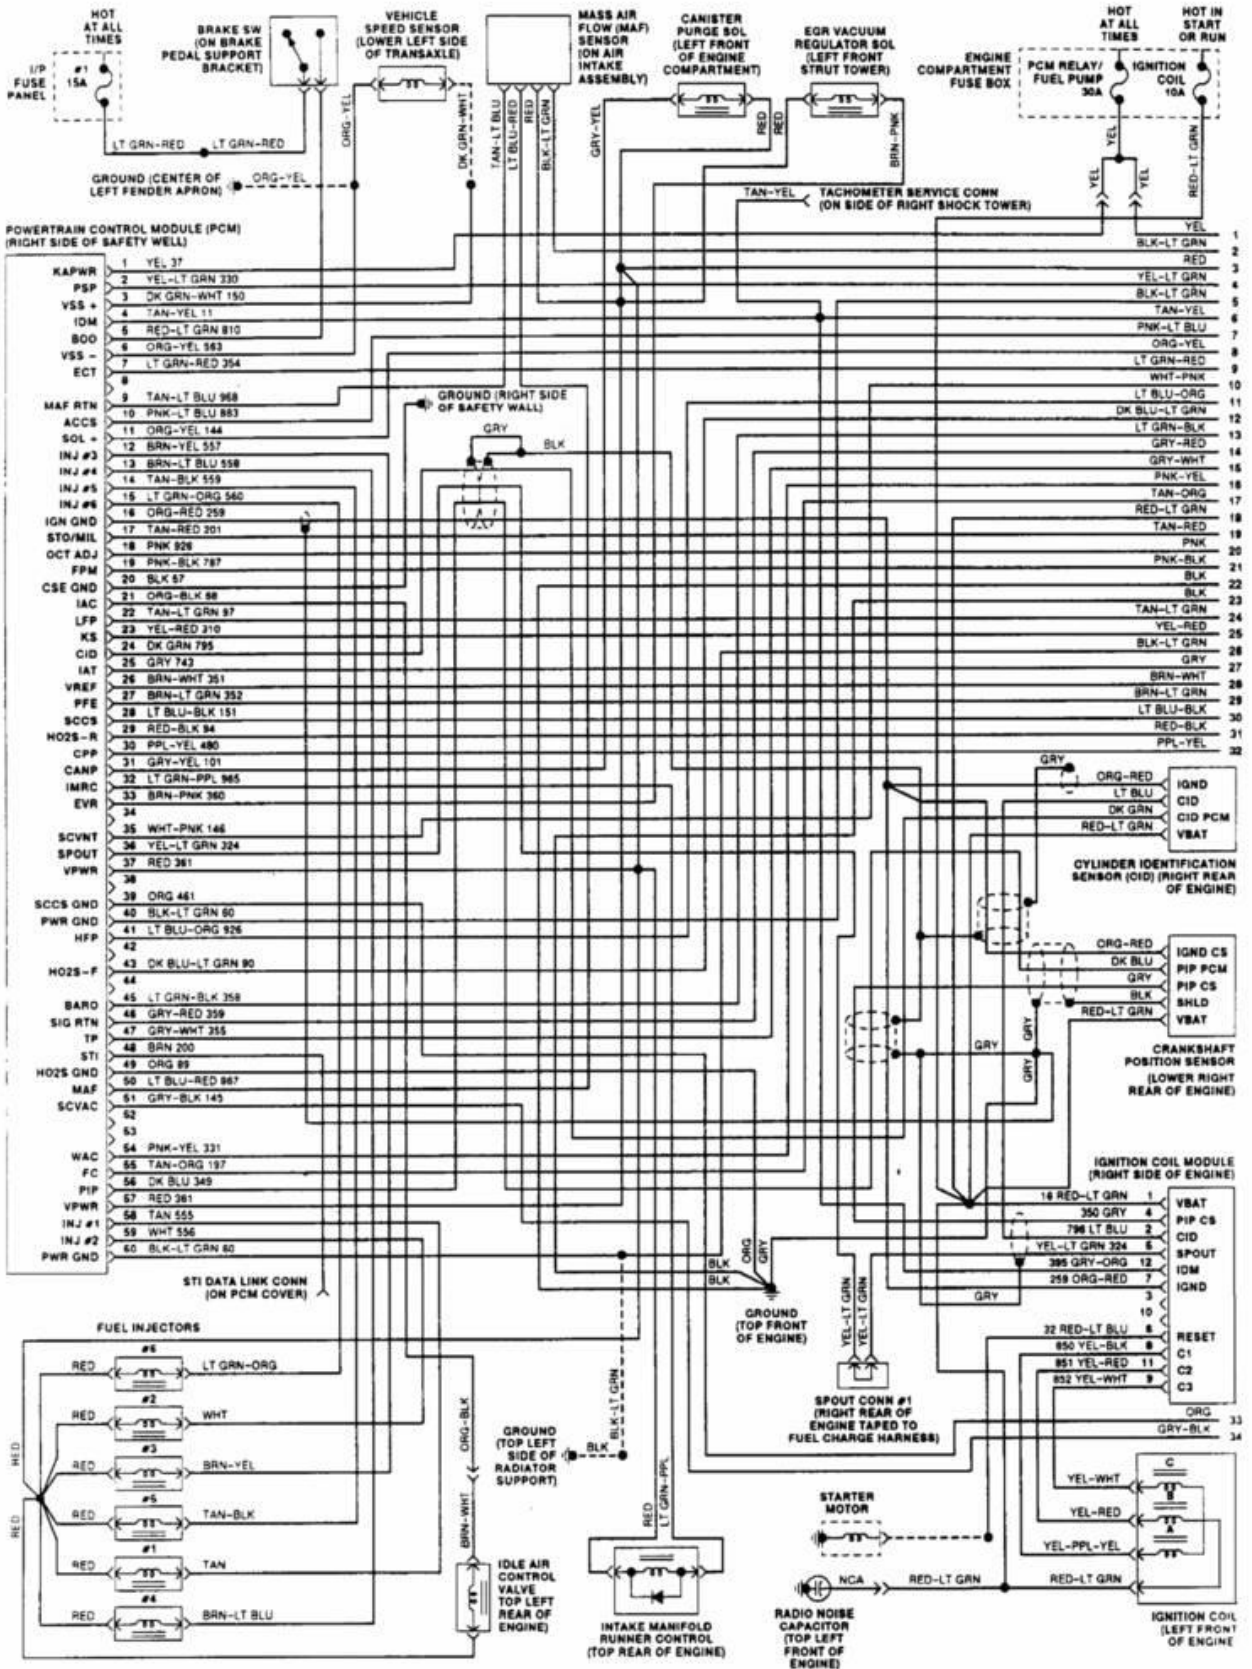

WIRING DIAGRAMS

Power & Ground Distribution

PAVLIN

Fig. 24: EEC-IV Wiring Diagram (3.0L SHO - 1 of 2)
1993 Ford Taurus LX

93H40664