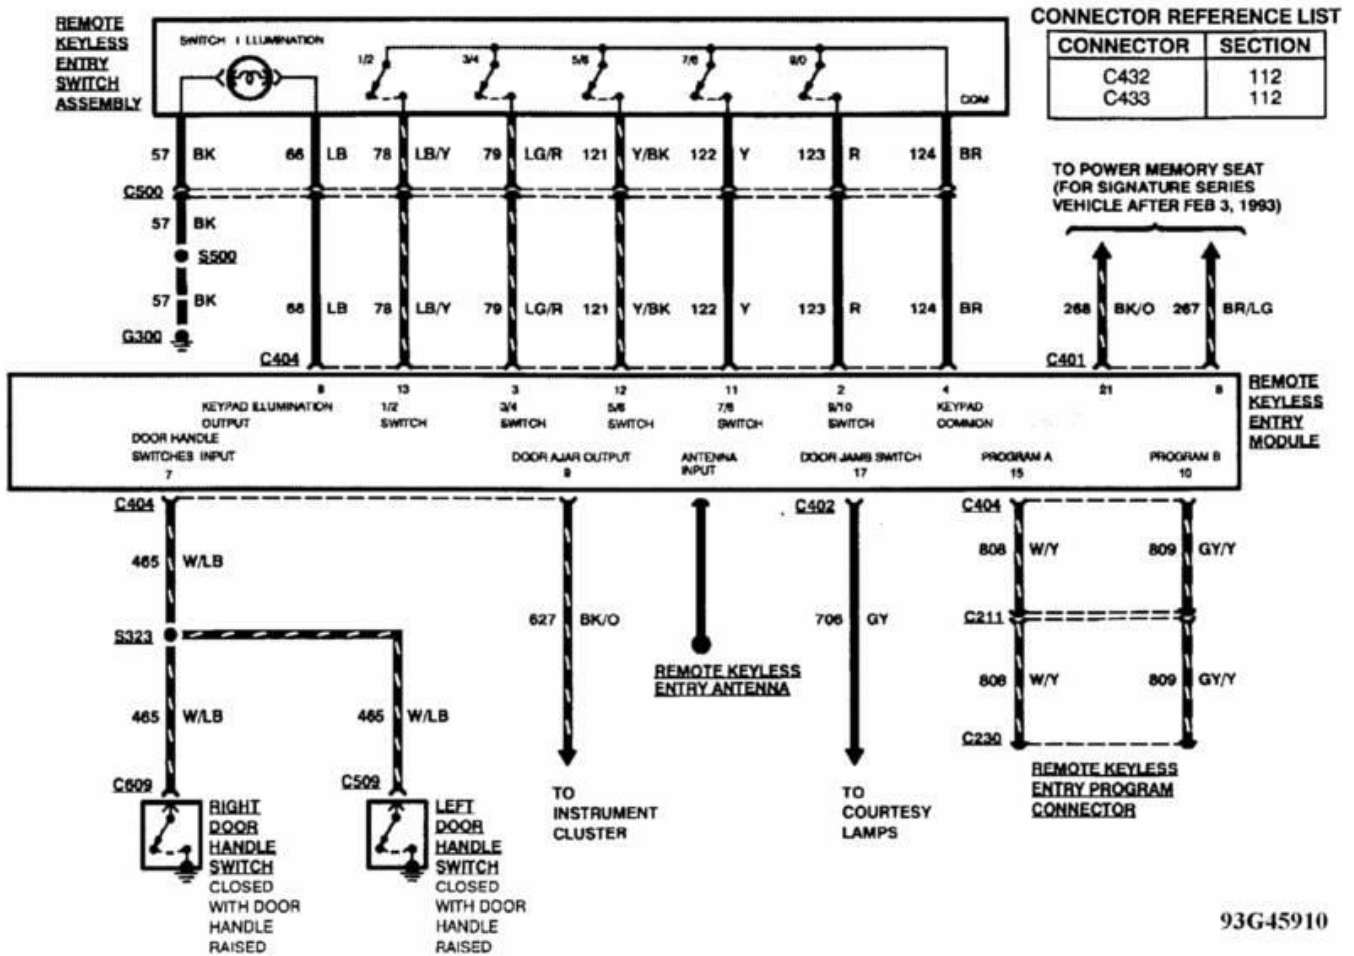

WIRING DIAGRAMS
Power & Ground Distribution

PAVLIN

Fig. 59: Remote Keyless Entry With Power Door Locks (5 Of 5)
1993 Ford Taurus LX

93G45910