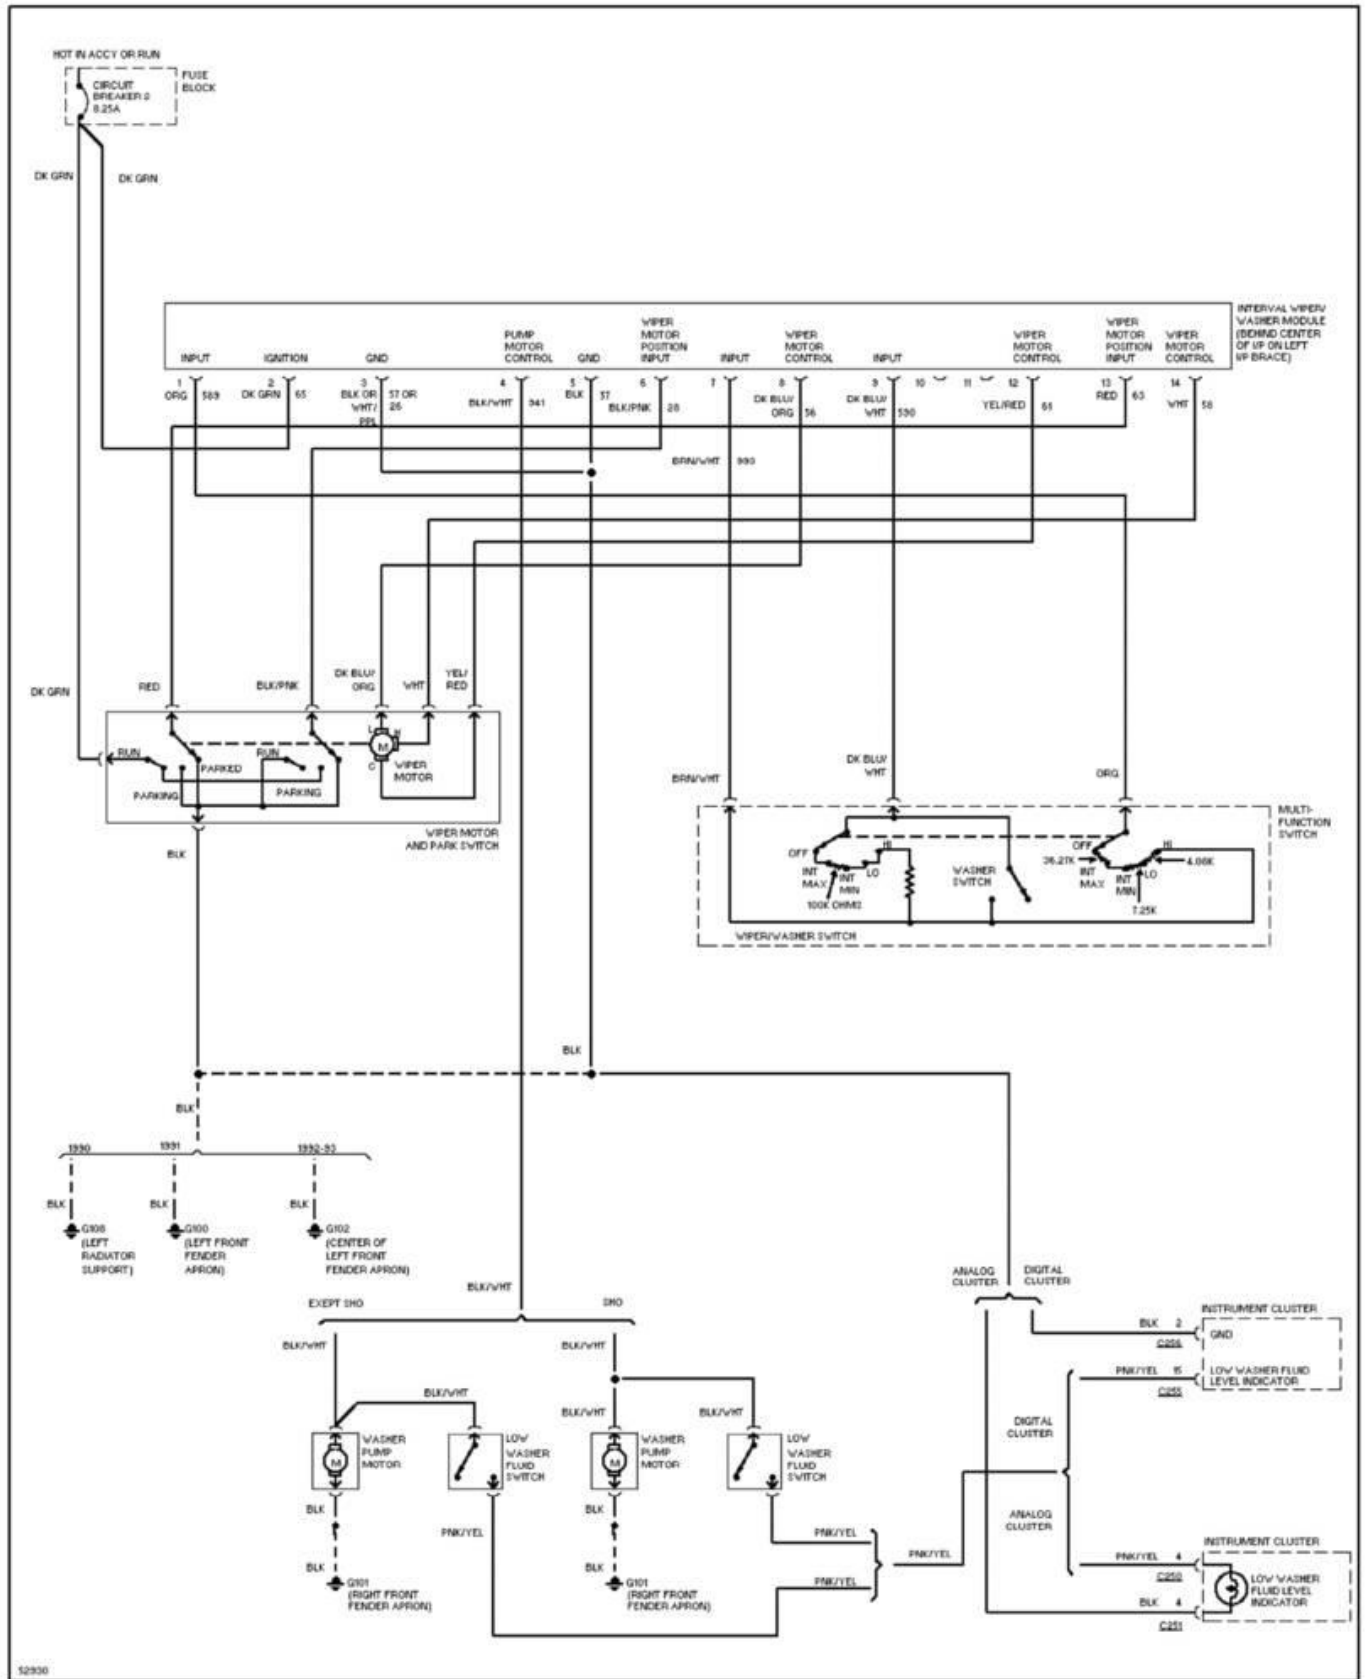

1993 System Wiring Diagrams Ford - Taurus

PAVLIN

Fig. 29: Interval Wiper/Washer Circuit
1993 Ford Taurus LX