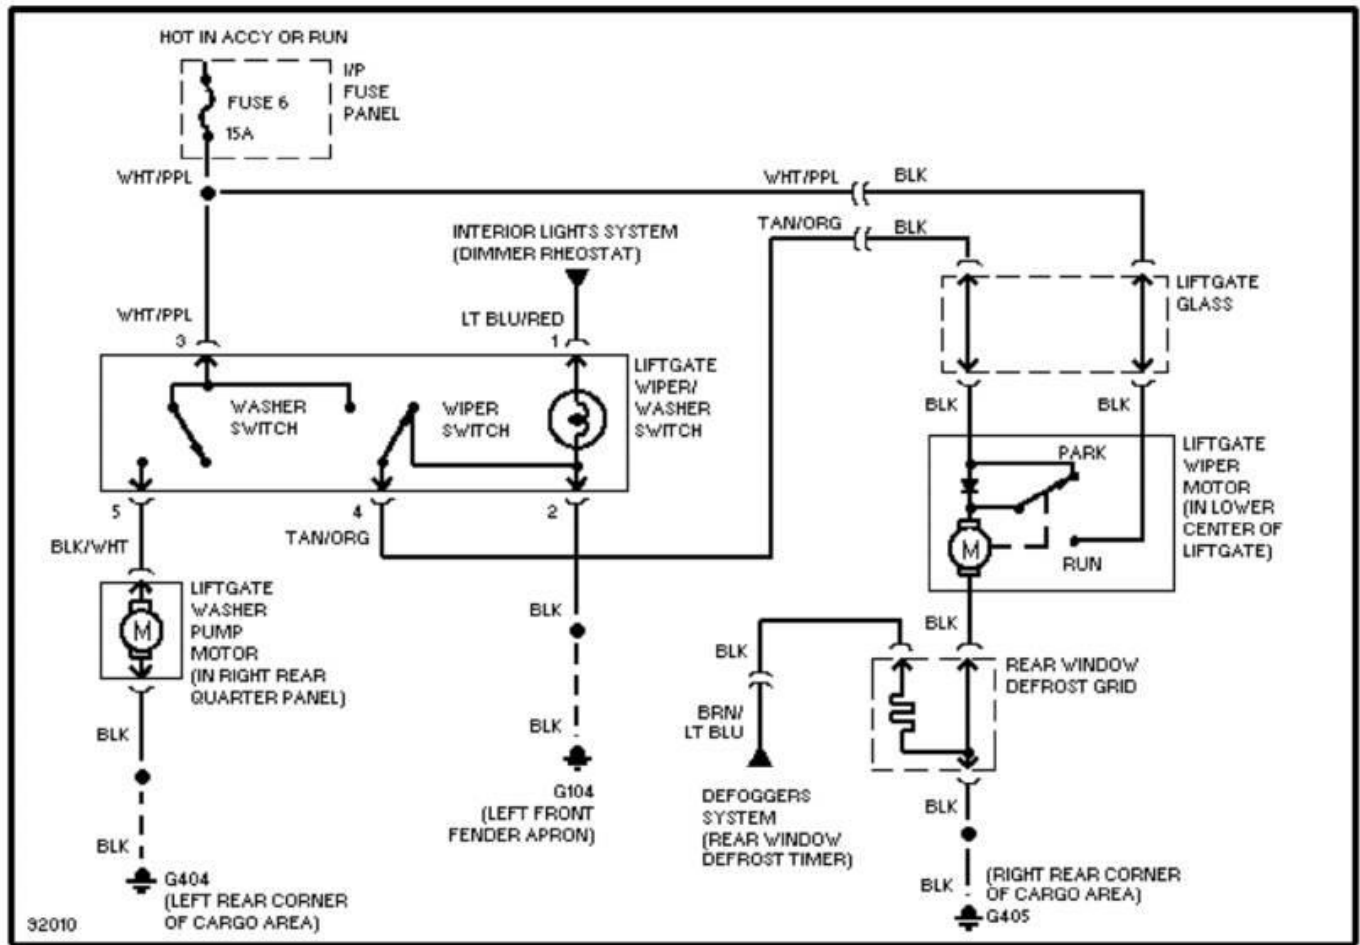

**WIRING DIAGRAMS**  
Power & Ground Distribution

PAVLIN

**Fig. 1: Data Link Connectors (Except Flex Fuel & SHO 3.0L & 3.8L)**  
1993 Ford Taurus LX

**WIRING DIAGRAMS**  
Power & Ground Distribution

PAVLIN