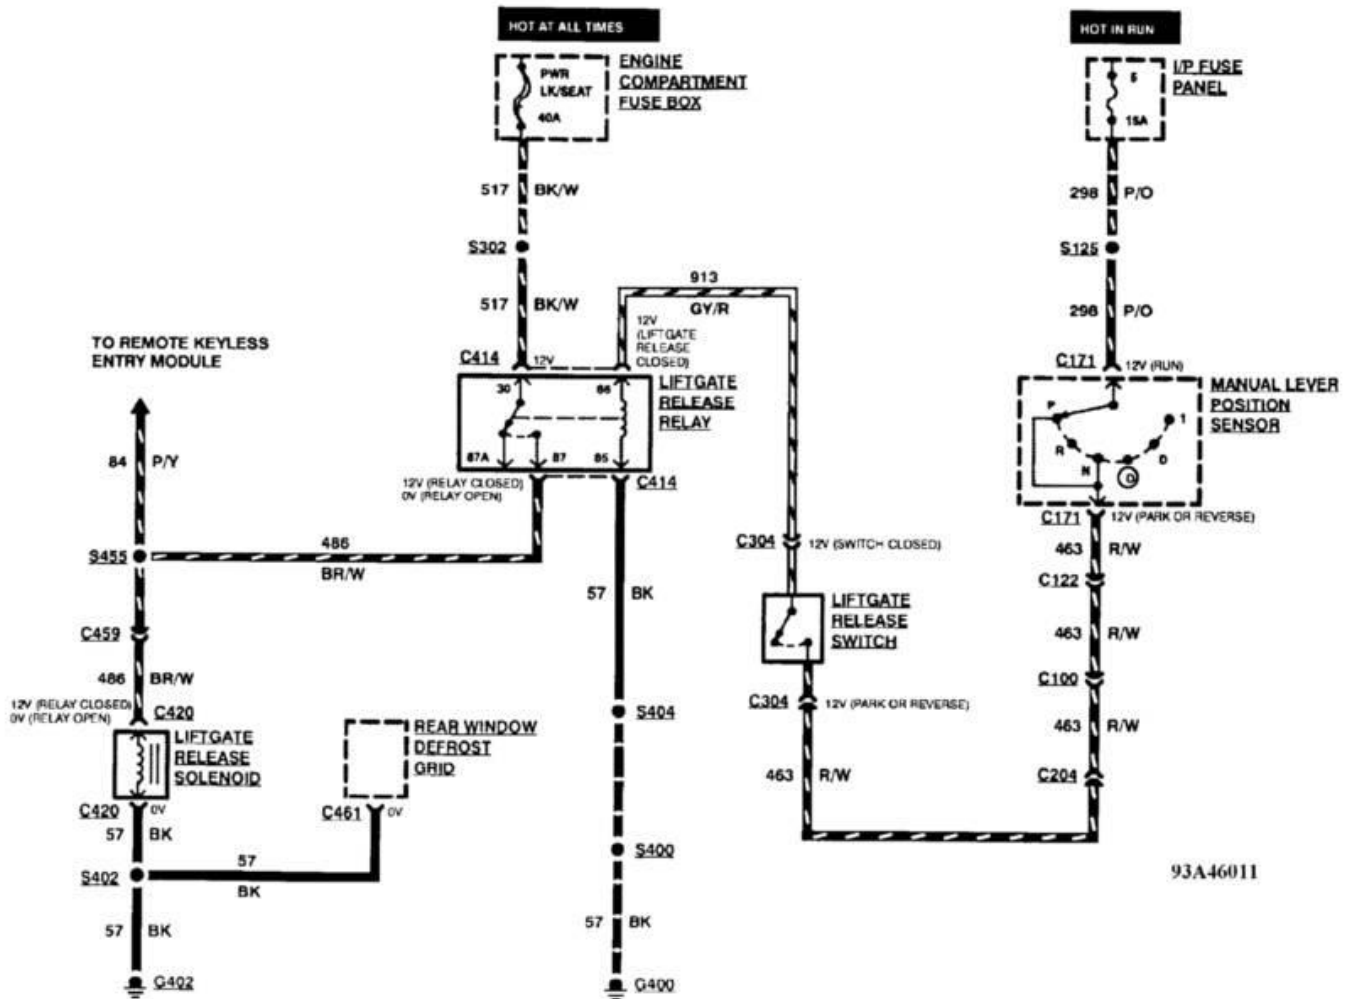

**WIRING DIAGRAMS**  
Power & Ground Distribution

PAVLIN

Fig. 84: Power Trunk Release W/O Police Package Wiring Diagram  
1993 Ford Taurus LX

**WIRING DIAGRAMS**  
**Power & Ground Distribution**

PAVLIN

**Fig. 85: Power Liftgate Release Wiring Diagram**  
1993 Ford Taurus LX