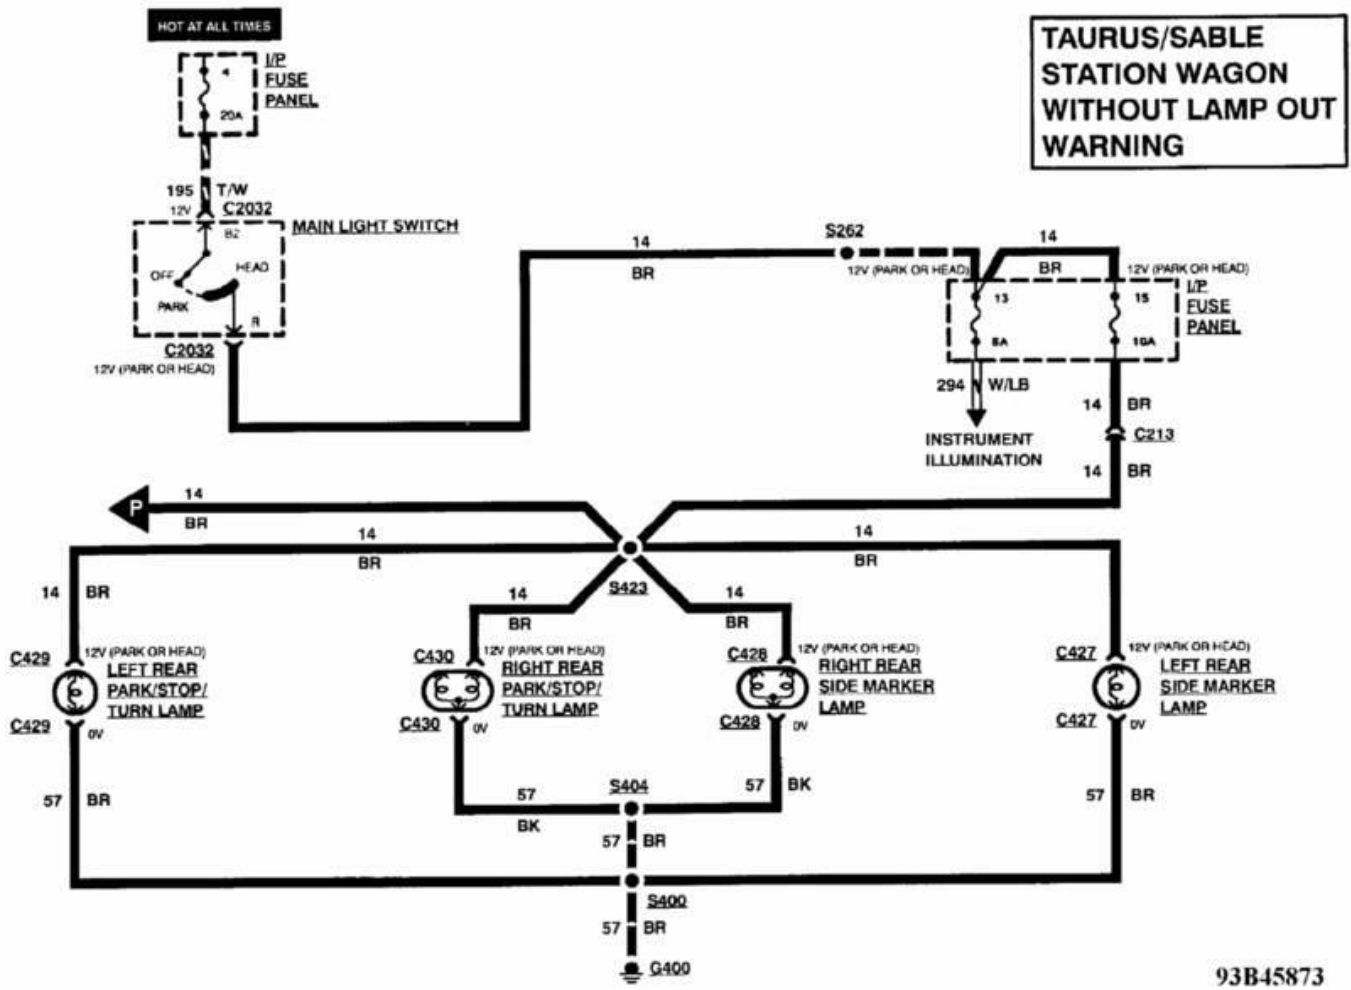

**TAURUS/SABLE  
SEDAN WITHOUT  
LAMP OUT  
WARNING**

93A45872

**WIRING DIAGRAMS**  
**Power & Ground Distribution**

PAVLIN

**Fig. 39: Exterior Lights (2 Of 17)**  
 1993 Ford Taurus LX

**WIRING DIAGRAMS**  
**Power & Ground Distribution**