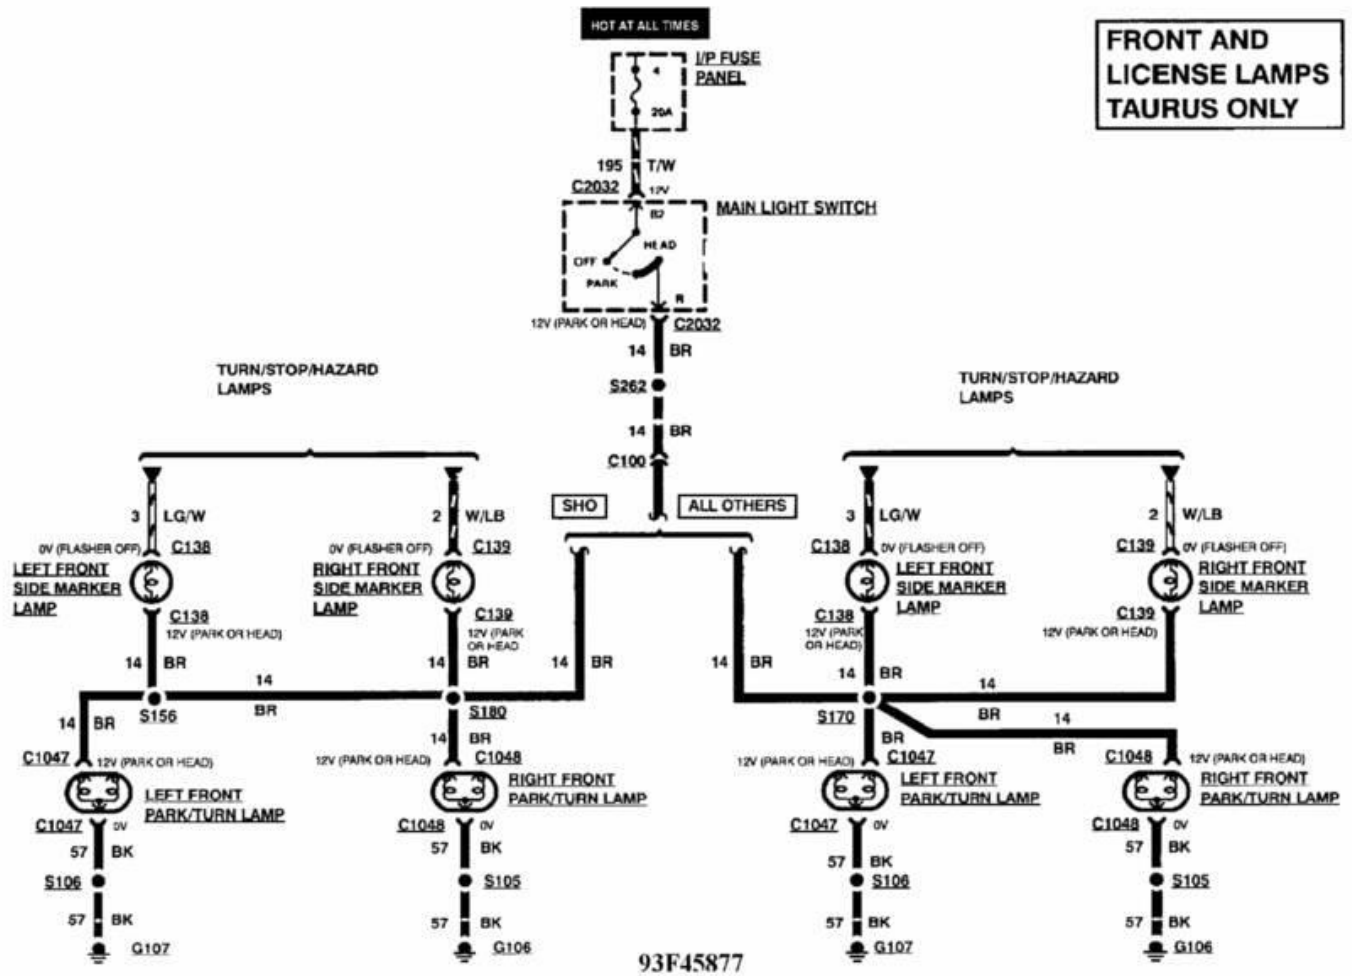

93D45875

**WIRING DIAGRAMS**  
Power & Ground Distribution

PAVLIN

**Fig. 42: Exterior Lights (5 Of 17)**  
1993 Ford Taurus LX

**WIRING DIAGRAMS**  
**Power & Ground Distribution**

PAVLIN

**Fig. 43: Exterior Lights (6 Of 17)**  
1993 Ford Taurus LX