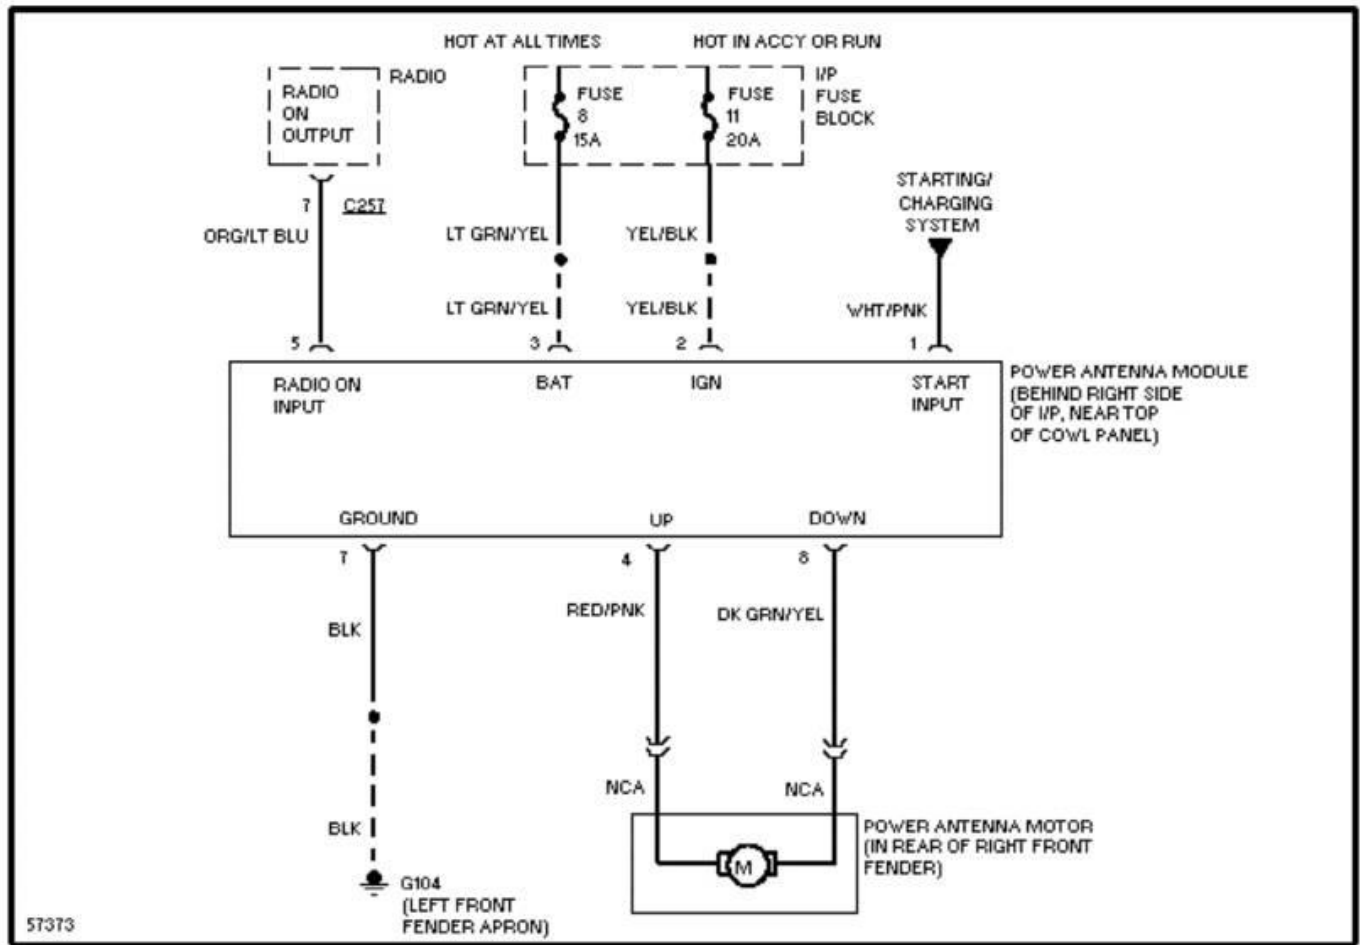

1993 System Wiring Diagrams  
Ford - Taurus

PAVLIN

Fig. 10: Instrument Illumination Circuit  
1993 Ford Taurus LX

1993 System Wiring Diagrams  
Ford - Taurus

PAVLIN

Fig. 11: Power Antenna Circuit  
1993 Ford Taurus LX