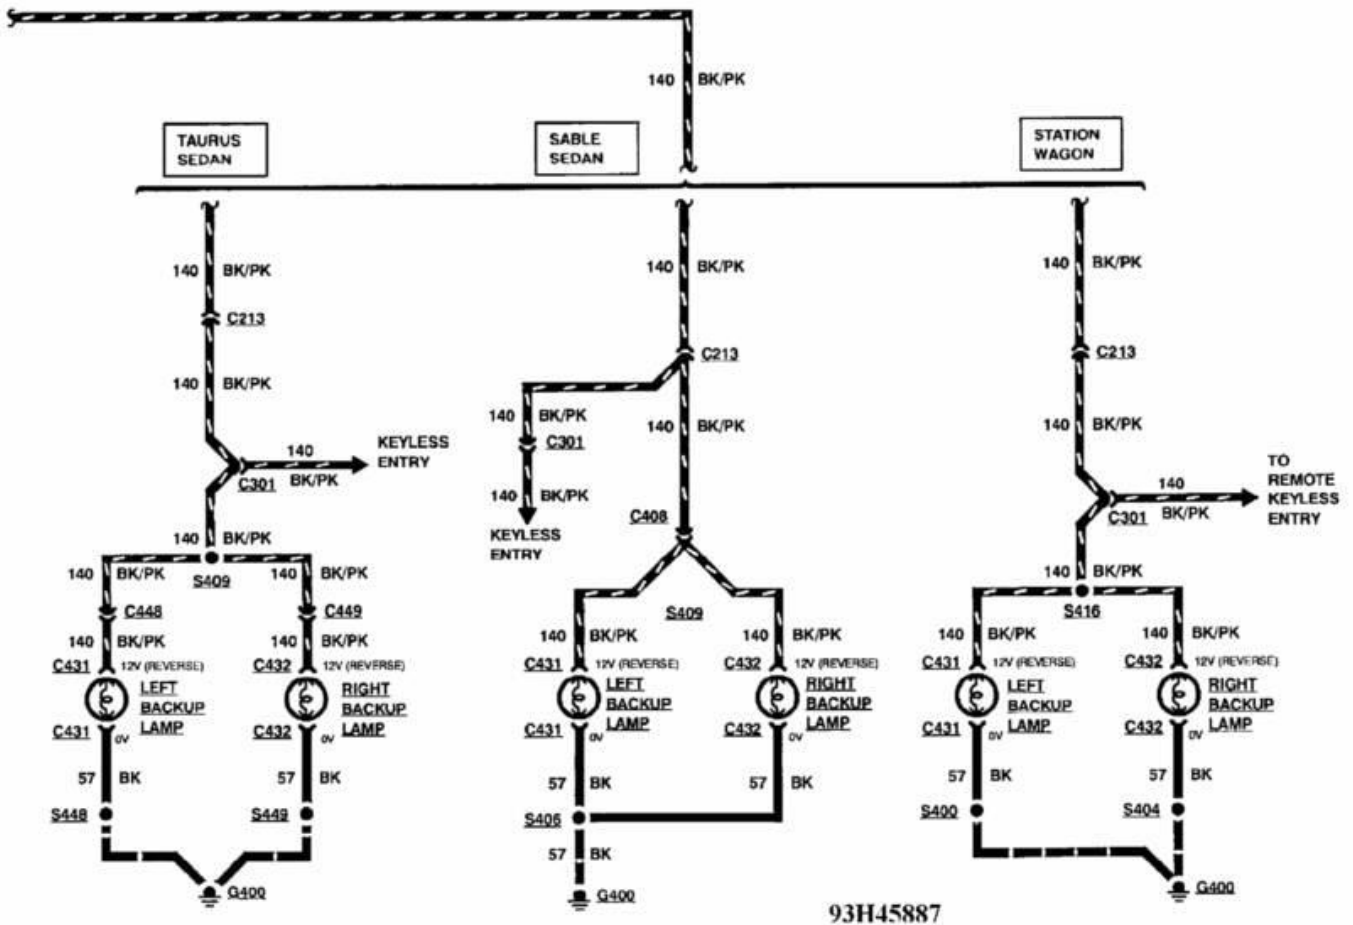

WIRING DIAGRAMS
Power & Ground Distribution

PAVLIN

Fig. 53: Exterior Lights (16 Of 17)
1993 Ford Taurus LX