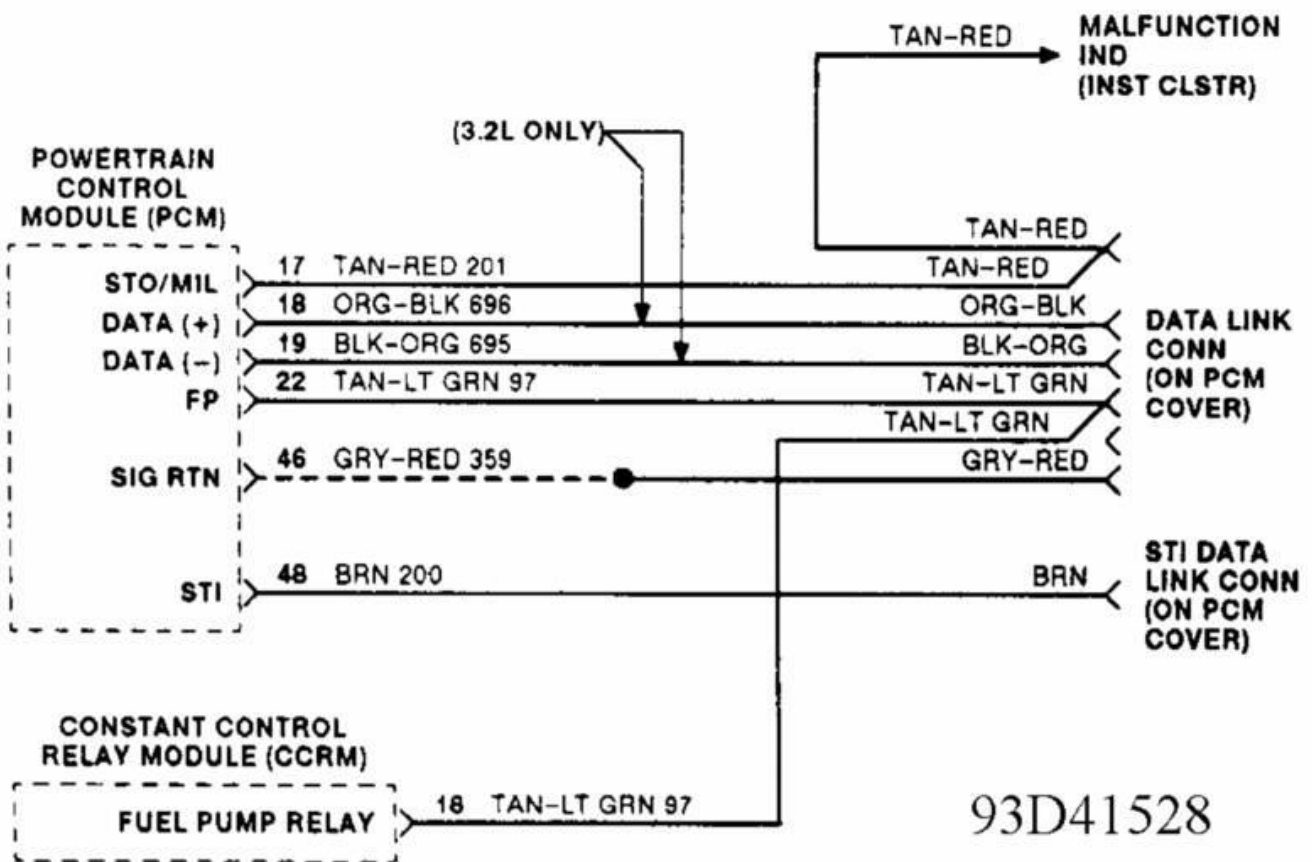

WIRING DIAGRAMS
Power & Ground Distribution

PAVLIN

Fig. 2: Data Link Connectors (SHO 3.0L & 3.2L)
1993 Ford Taurus LX