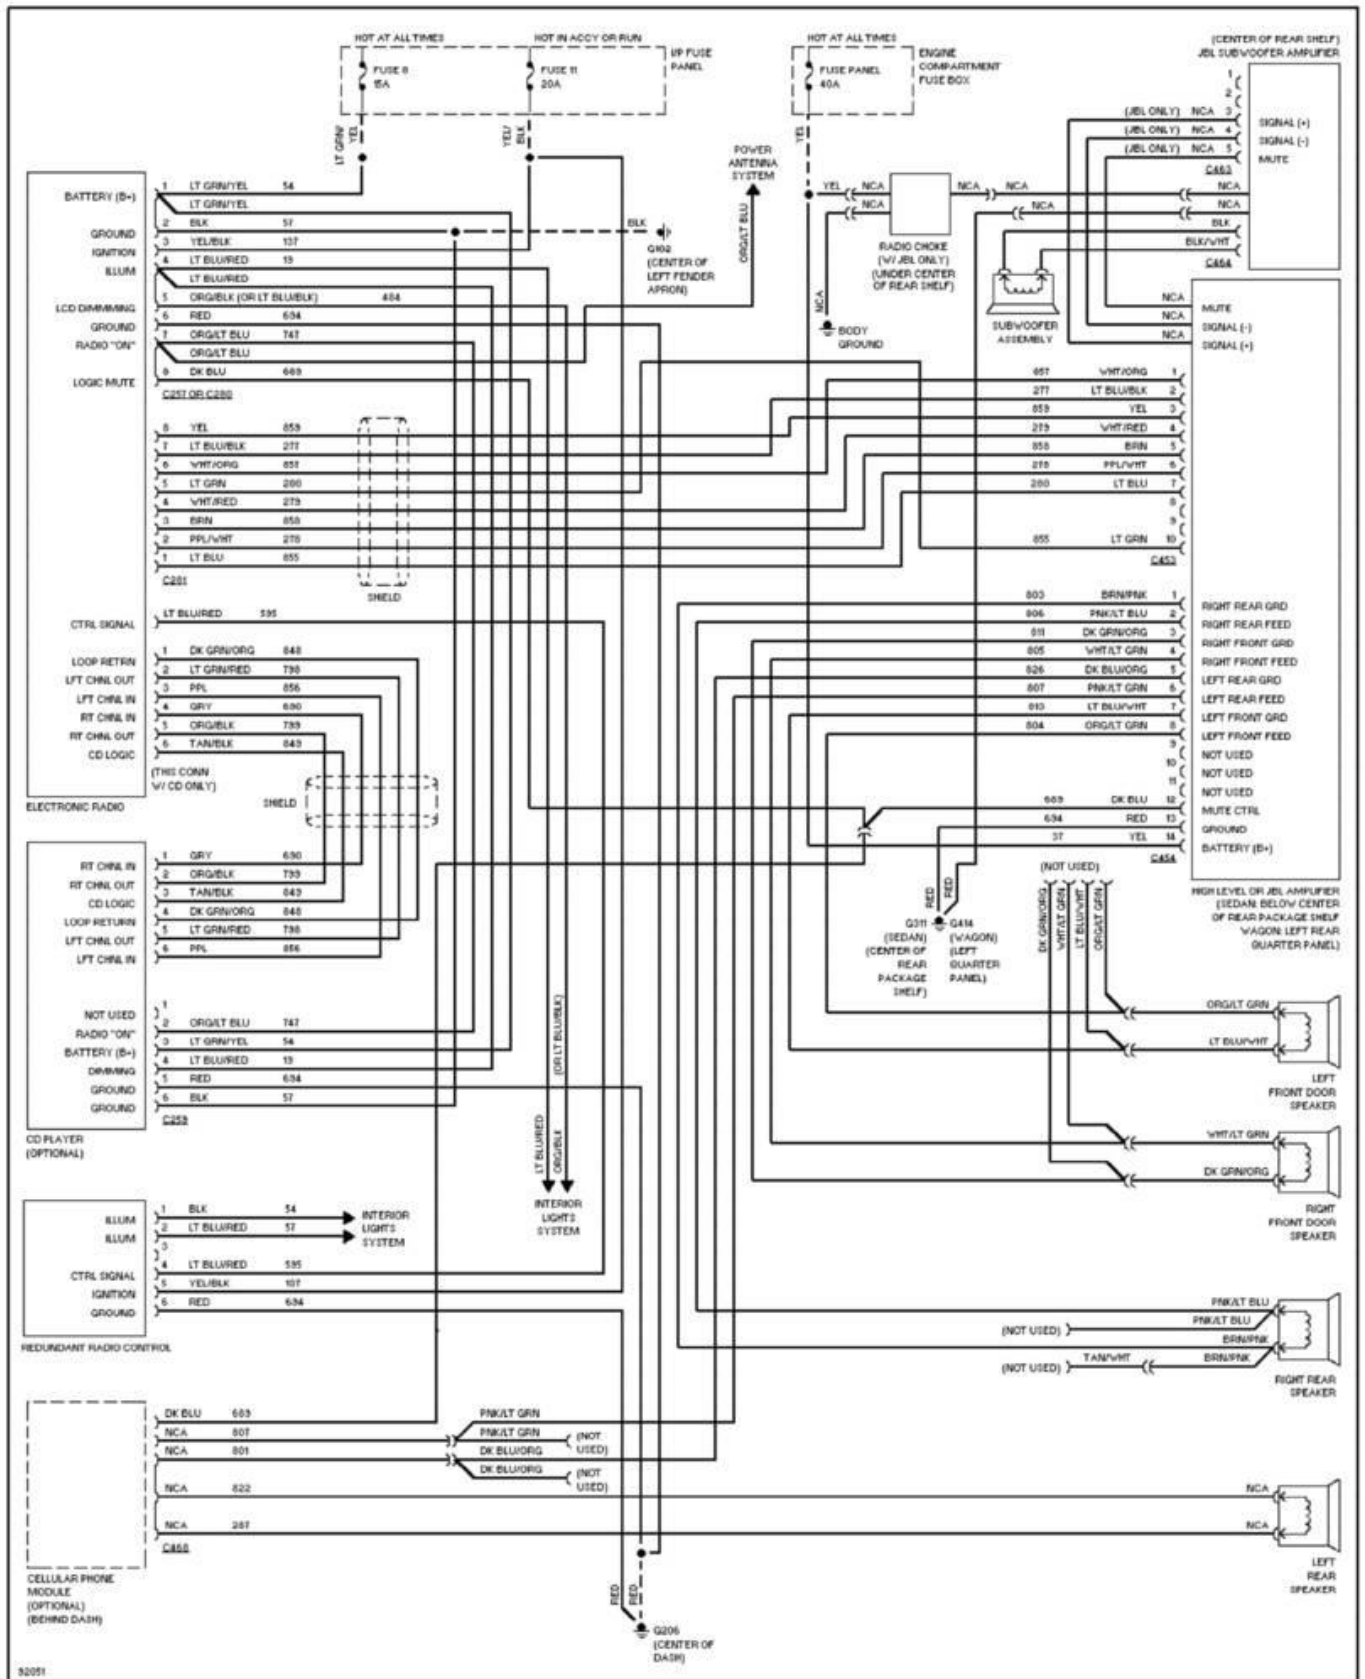

1993 System Wiring Diagrams Ford - Taurus

PAVLIN

Fig. 22: Radio Circuits, W/ Cellular Telephone
1993 Ford Taurus LX