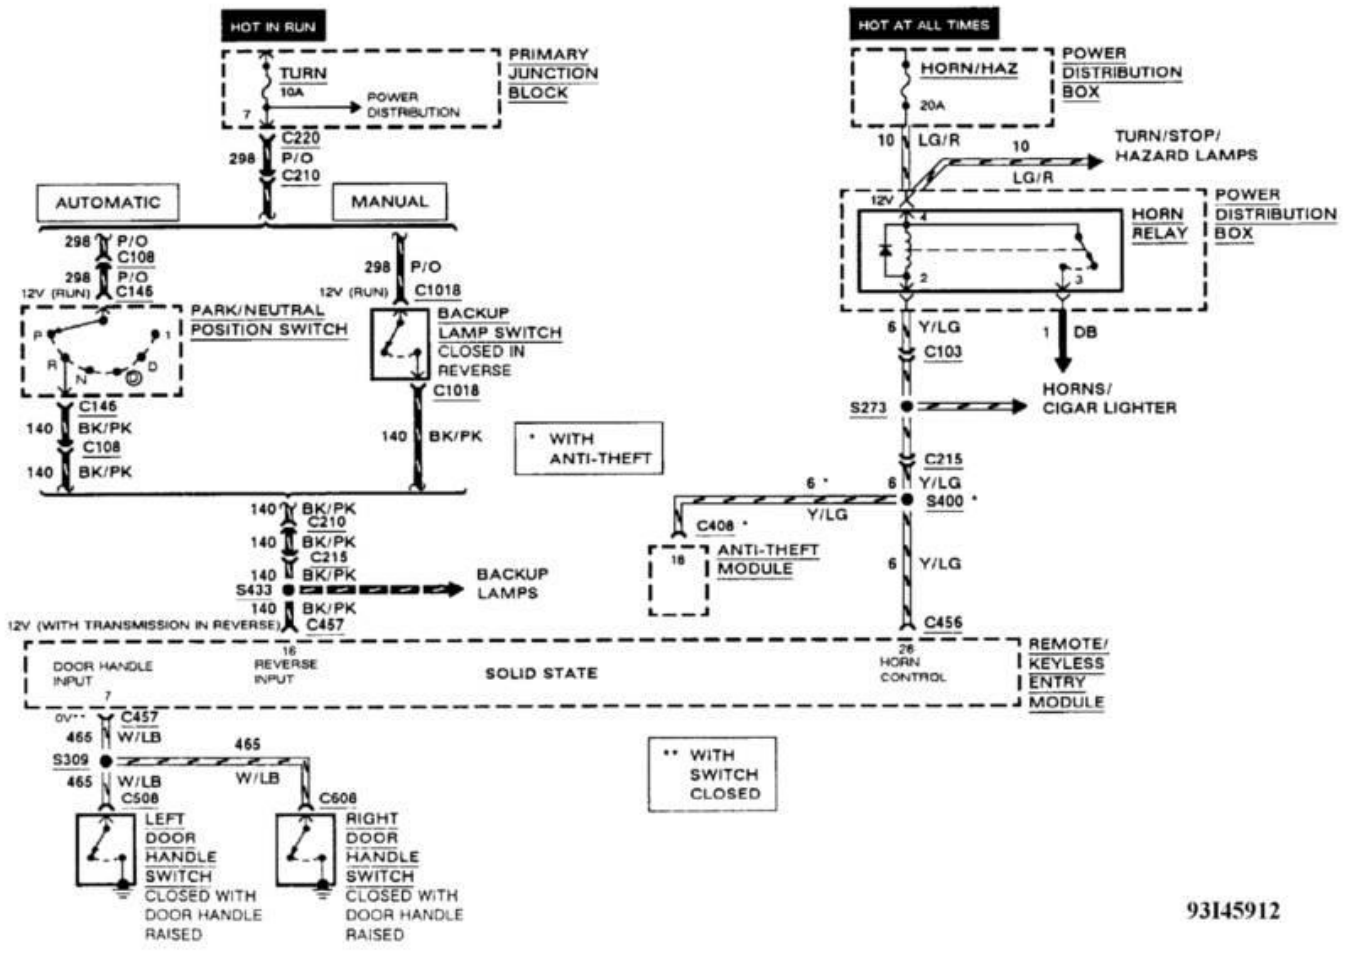

**Fig. 62: Remote Keyless Entry Wiring Diagram (3 Of 4)**  
1993 Ford Taurus LX

**WIRING DIAGRAMS**  
**Power & Ground Distribution**

PAVLIN

**Fig. 63: Remote Keyless Entry Wiring Diagram (4 Of 4)**  
 1993 Ford Taurus LX