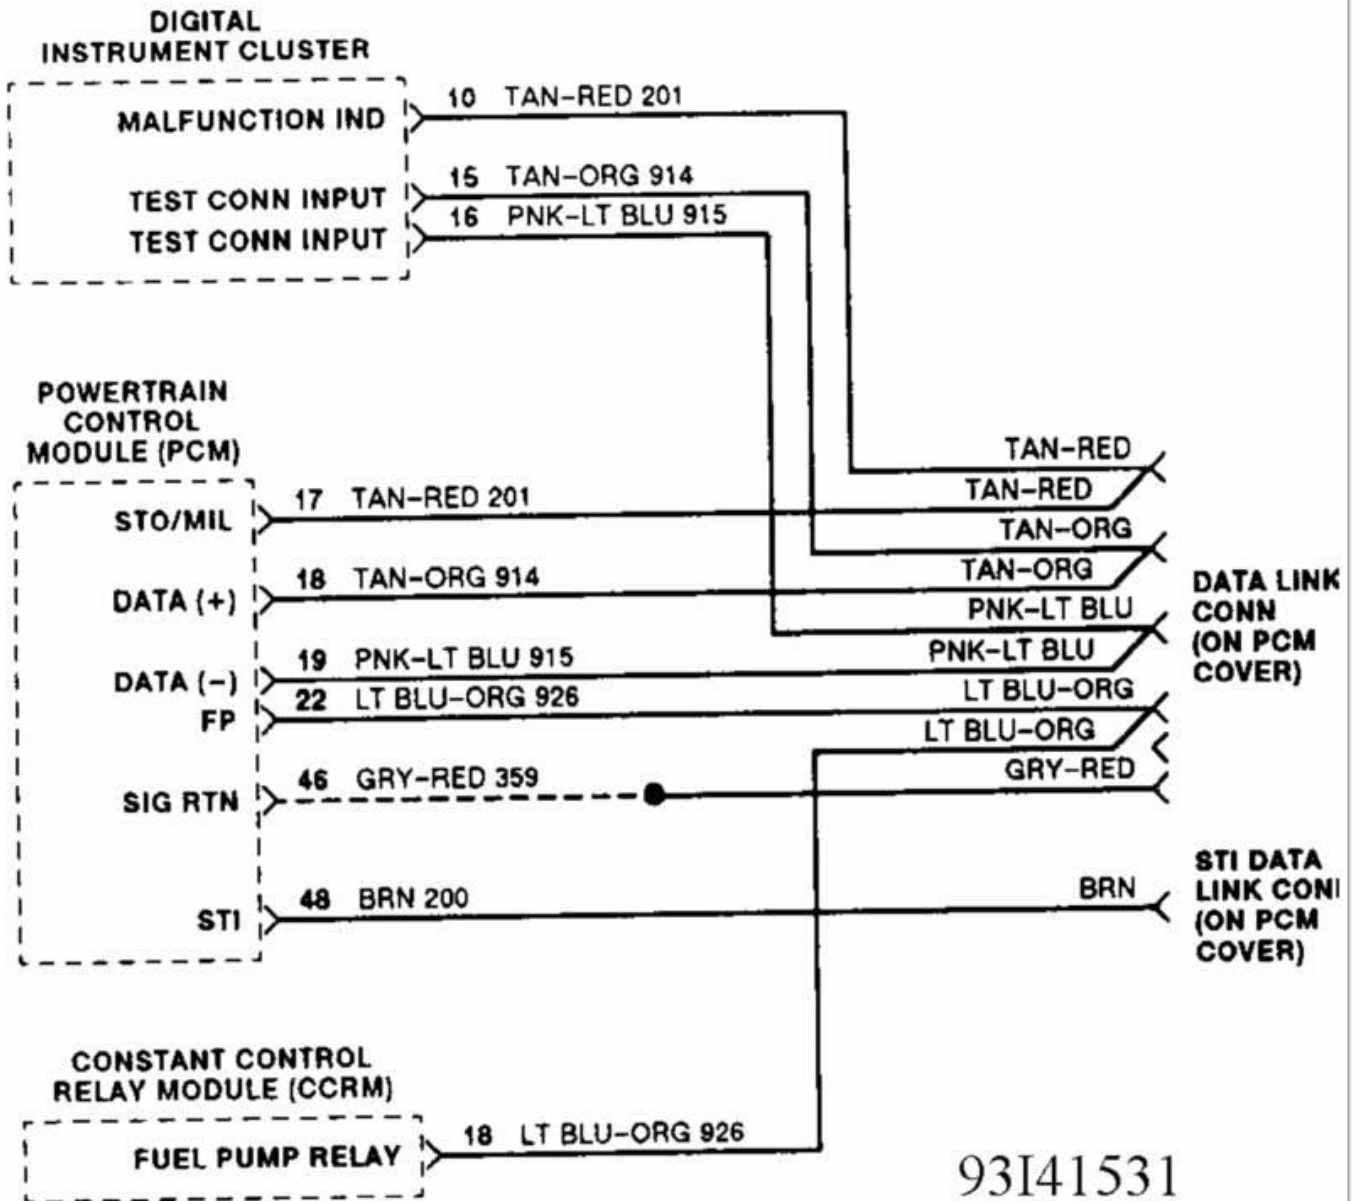

WIRING DIAGRAMS
Power & Ground Distribution

PAVLIN

Fig. 3: Data Link Connectors (3.0L Flex Fuel)
1993 Ford Taurus LX