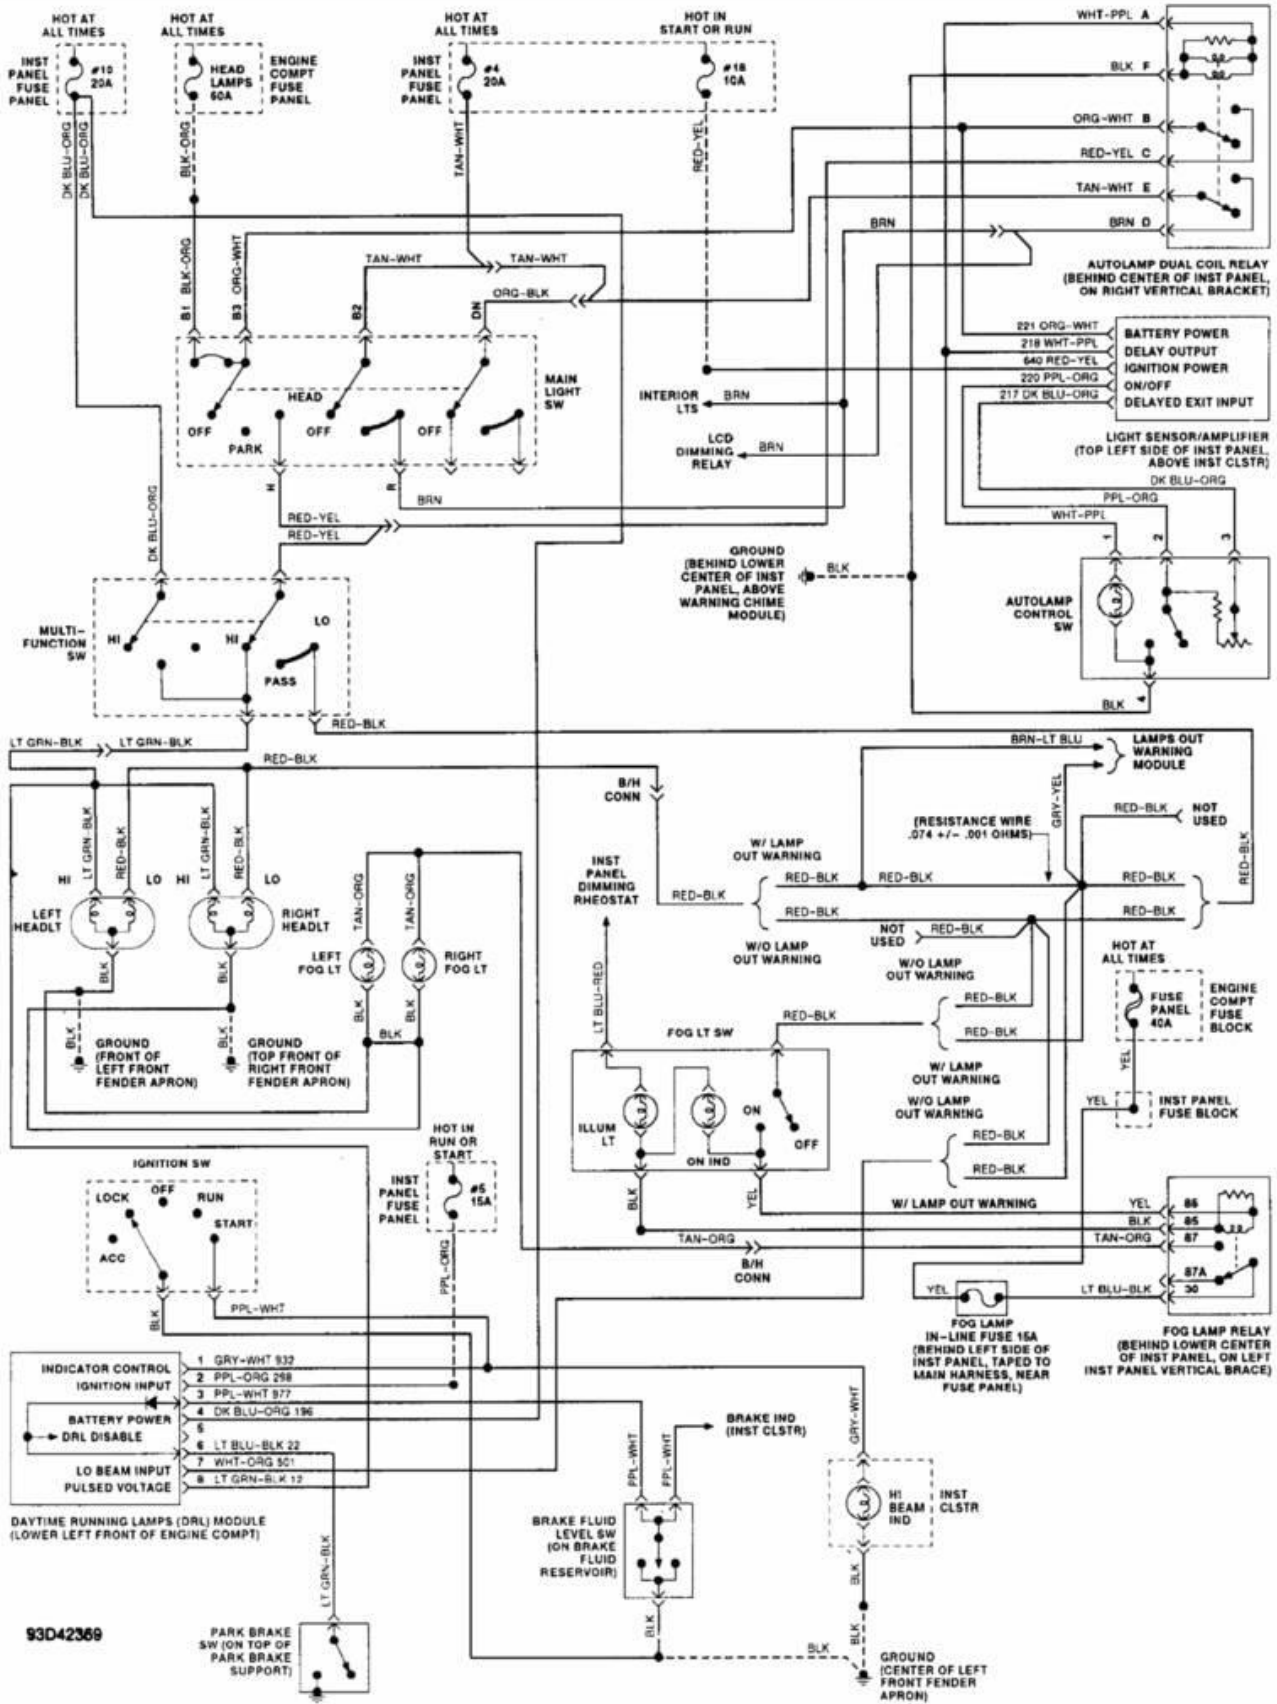

WIRING DIAGRAMS

Power & Ground Distribution

PAVLIN

Fig. 17: Daytime Running Lights (Automatic)
1993 Ford Taurus LX

93D42369