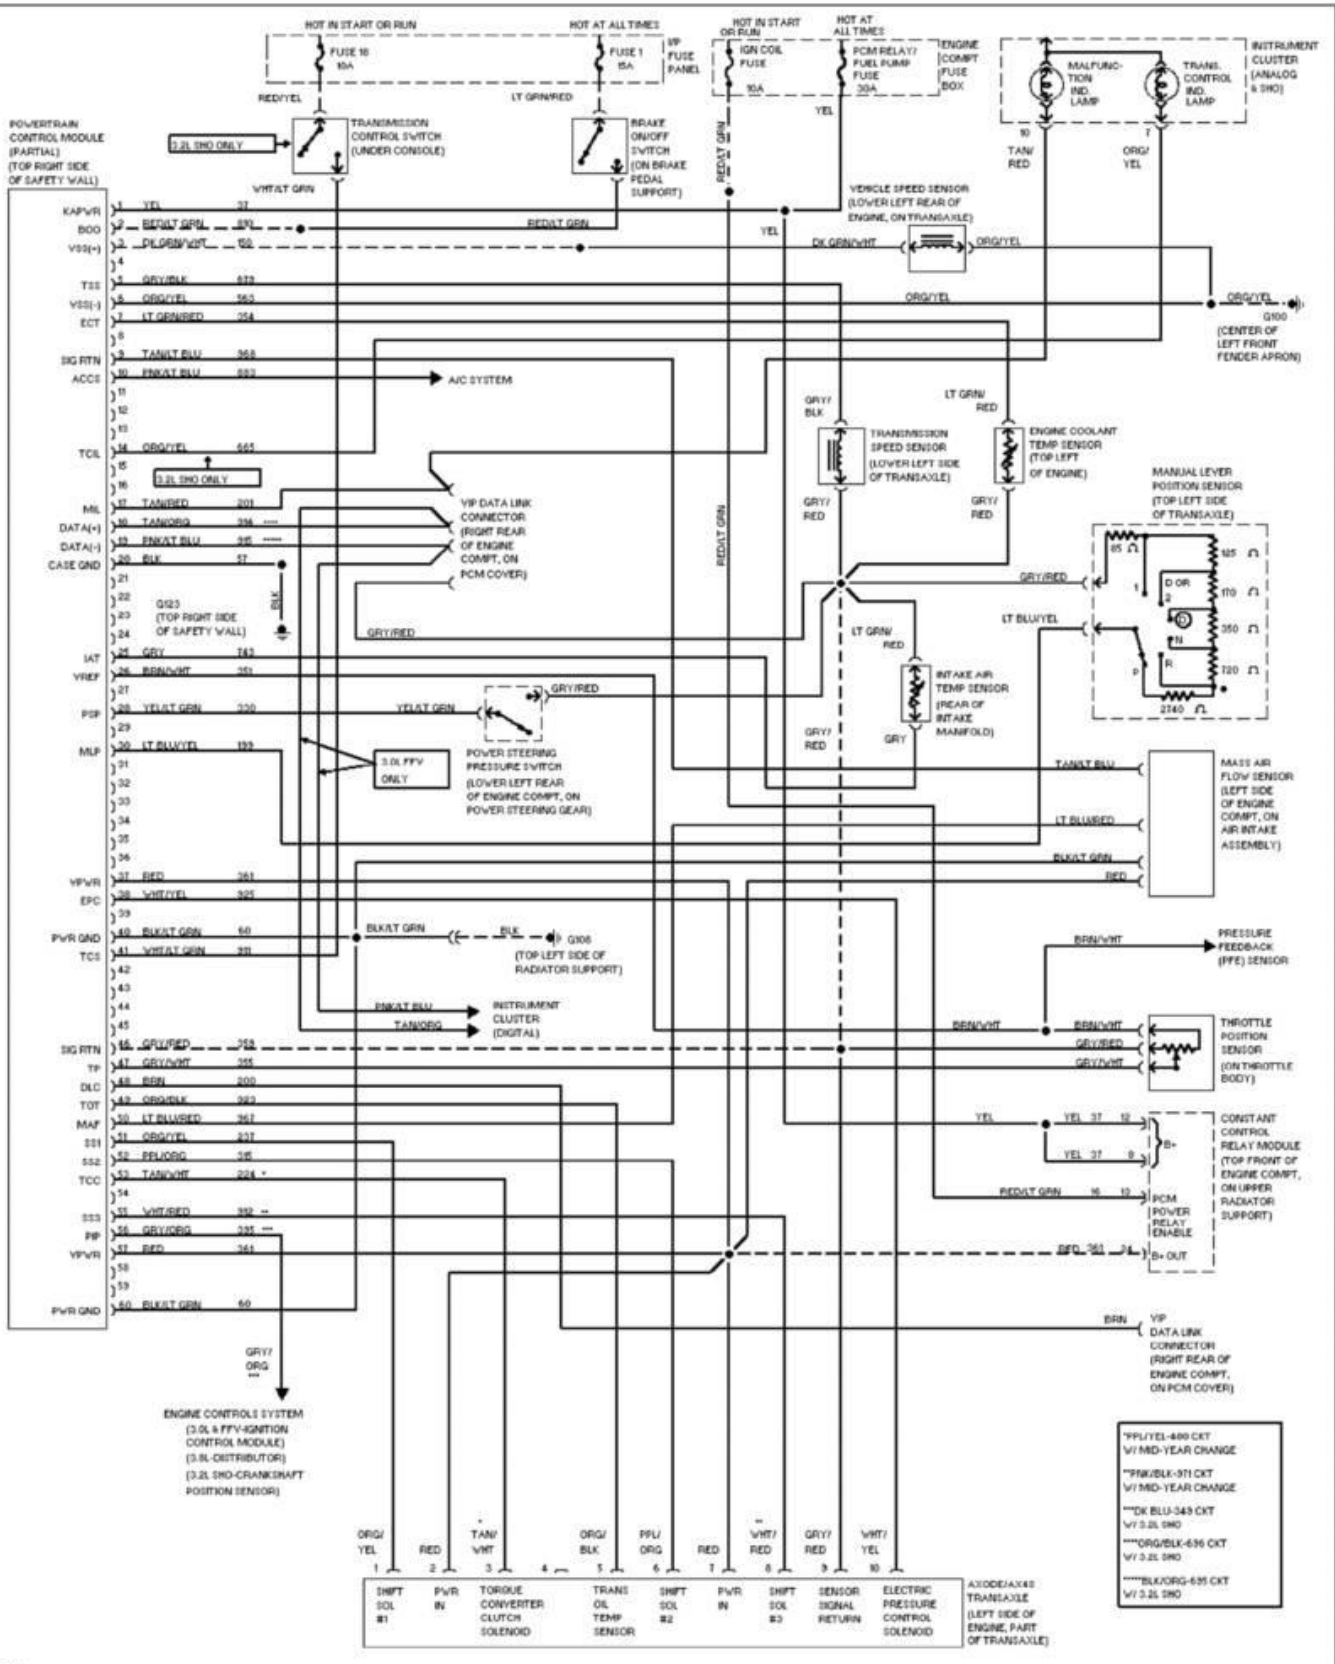

1993 System Wiring Diagrams Ford - Taurus

PAVLIN

Fig. 26: Transmission Circuit
1993 Ford Taurus LX

63621