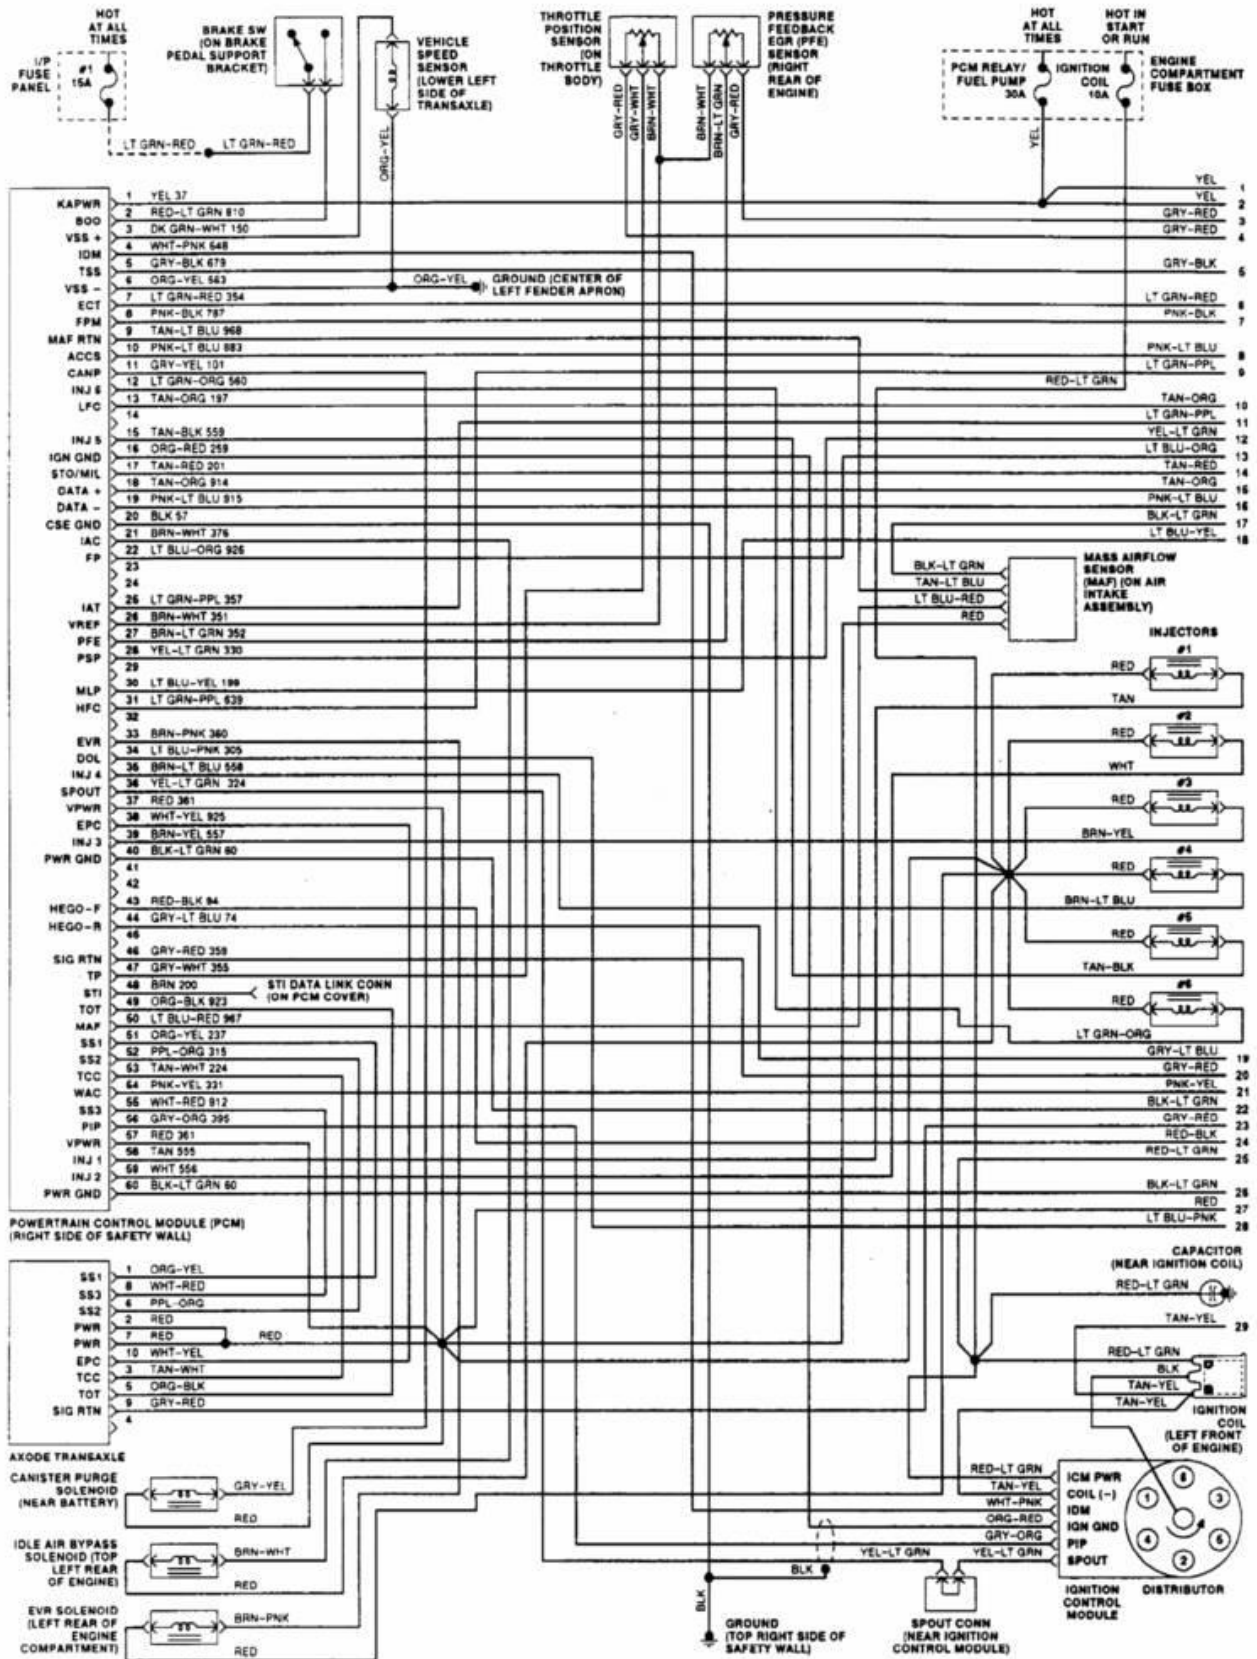

WIRING DIAGRAMS

Power & Ground Distribution

PAVLIN

Fig. 18: EEC-IV Wiring Diagram (3.0L Except SHO 1 of 2)
1993 Ford Taurus LX

93J40658