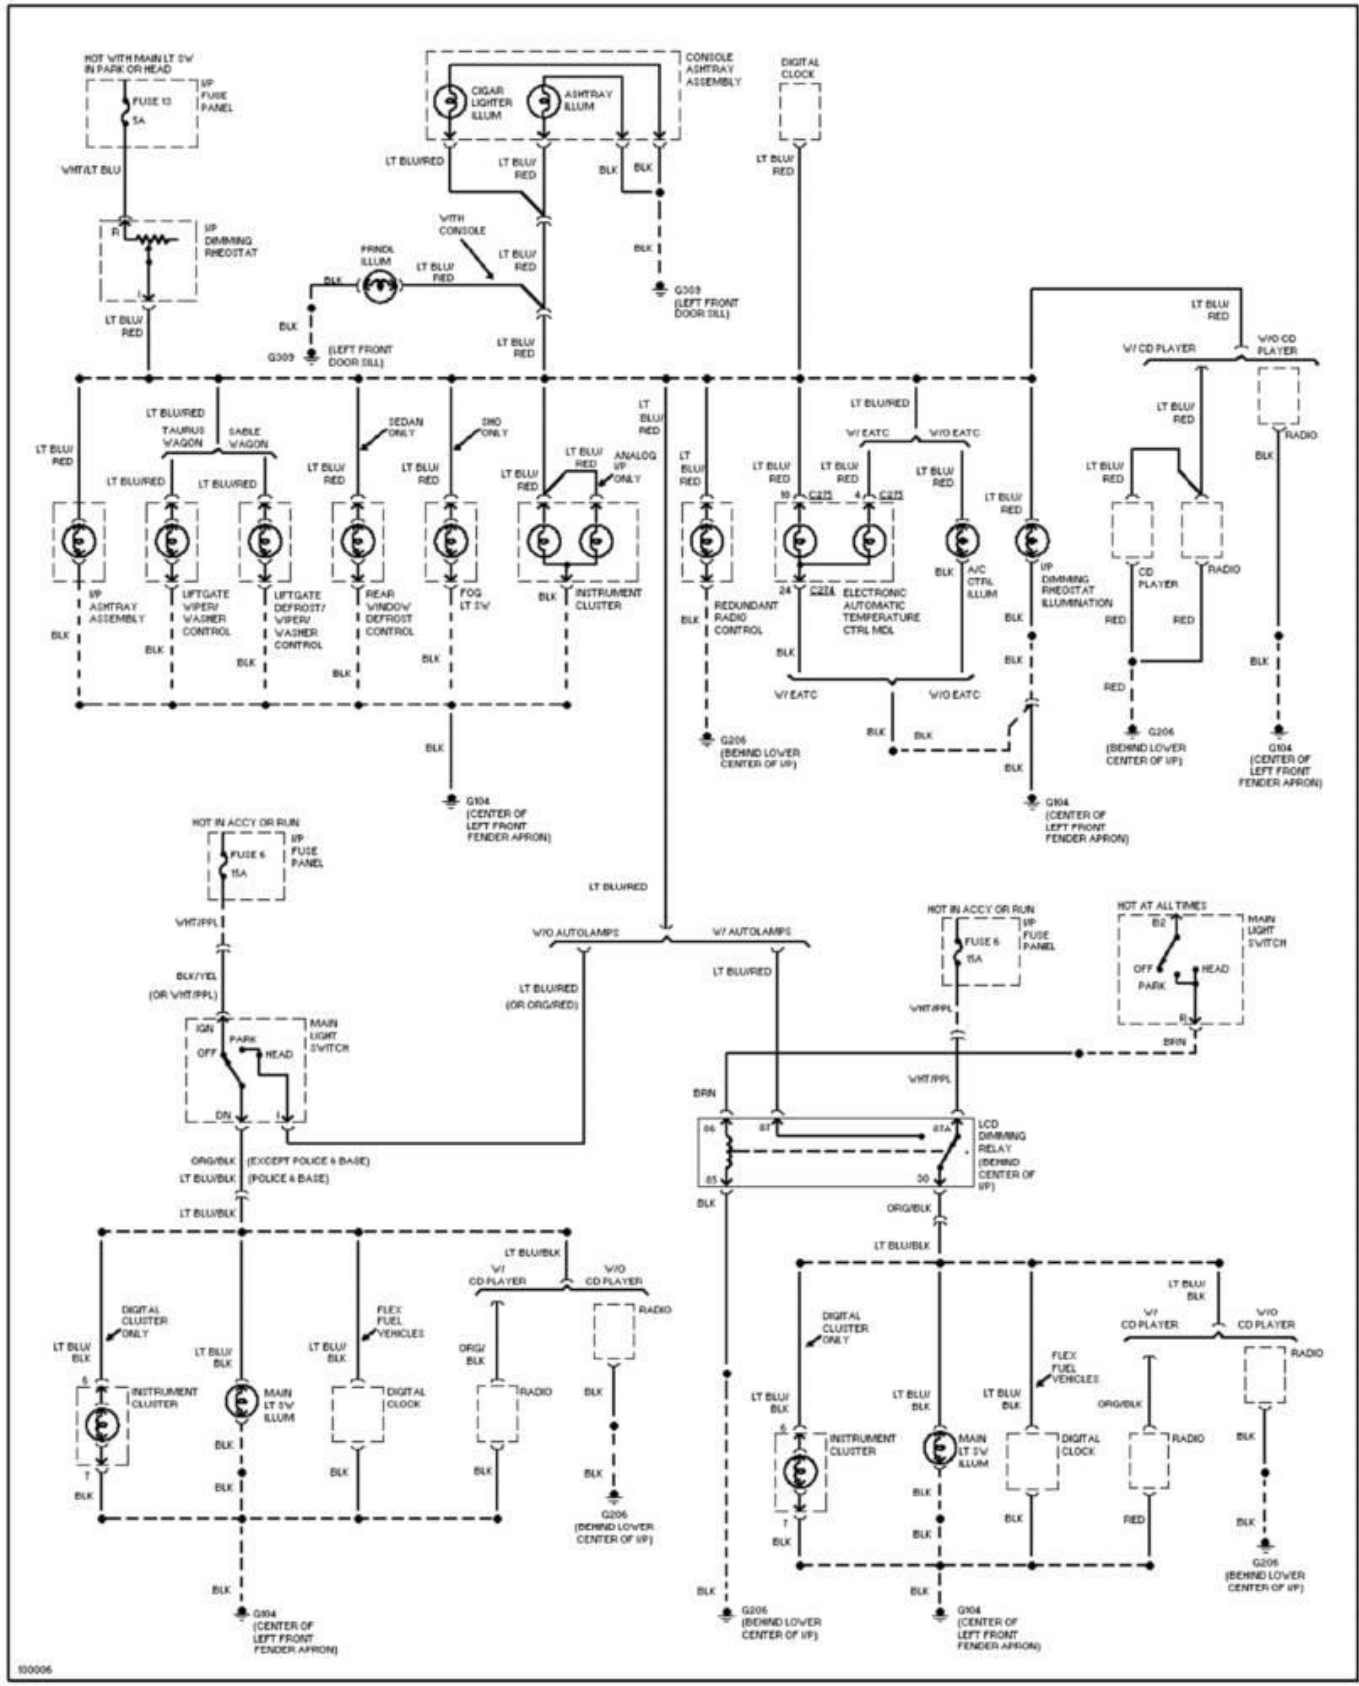

1993 System Wiring Diagrams
Ford - Taurus

PAVLIN

Fig. 10: Instrument Illumination Circuit
1993 Ford Taurus LX