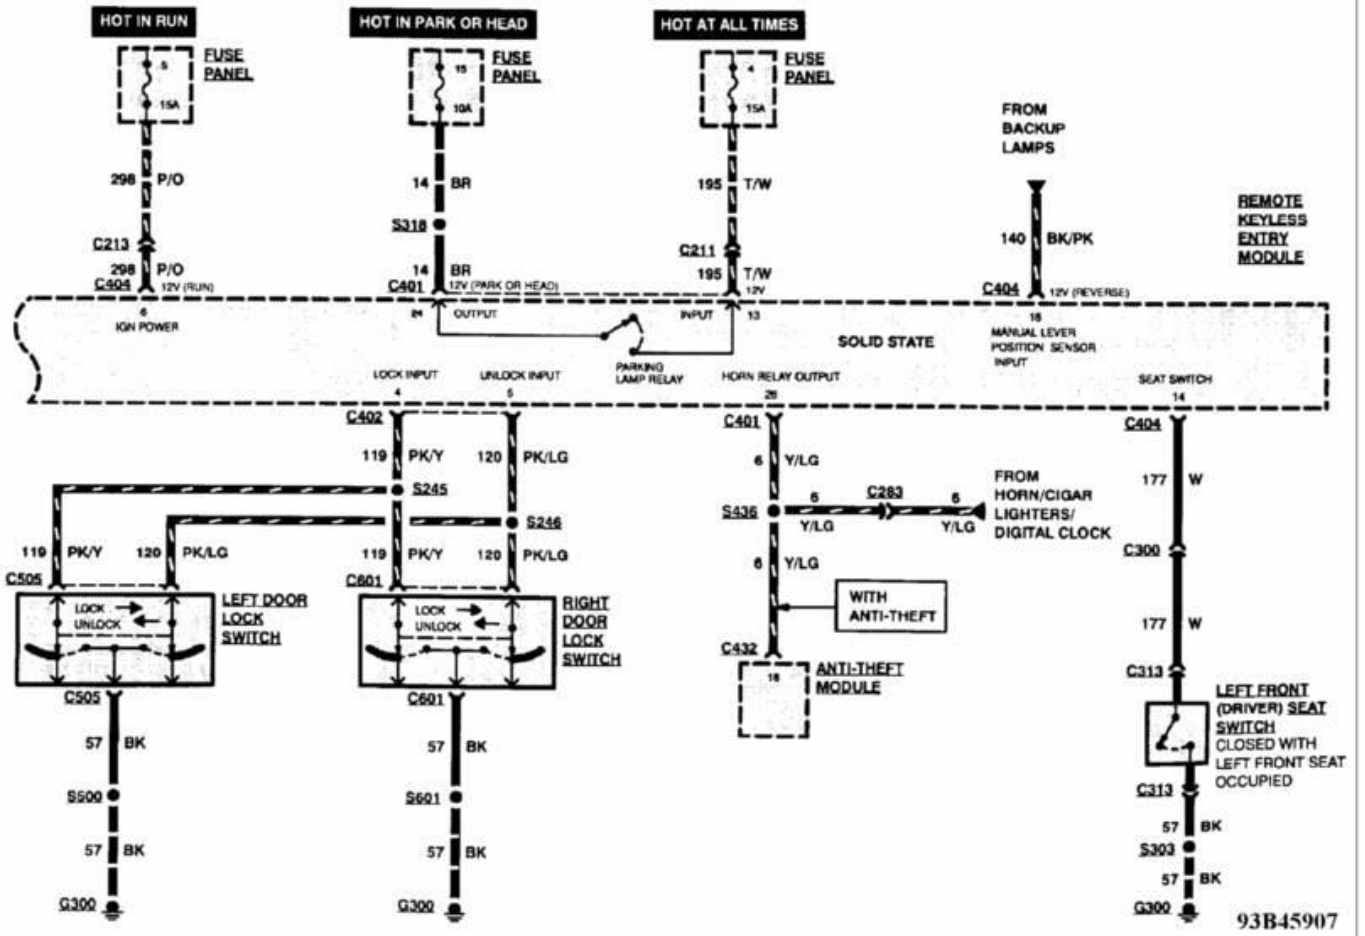

WIRING DIAGRAMS
Power & Ground Distribution

PAVLIN

Fig. 56: Remote Keyless Entry With Power Door Locks (2 Of 5)
1993 Ford Taurus LX