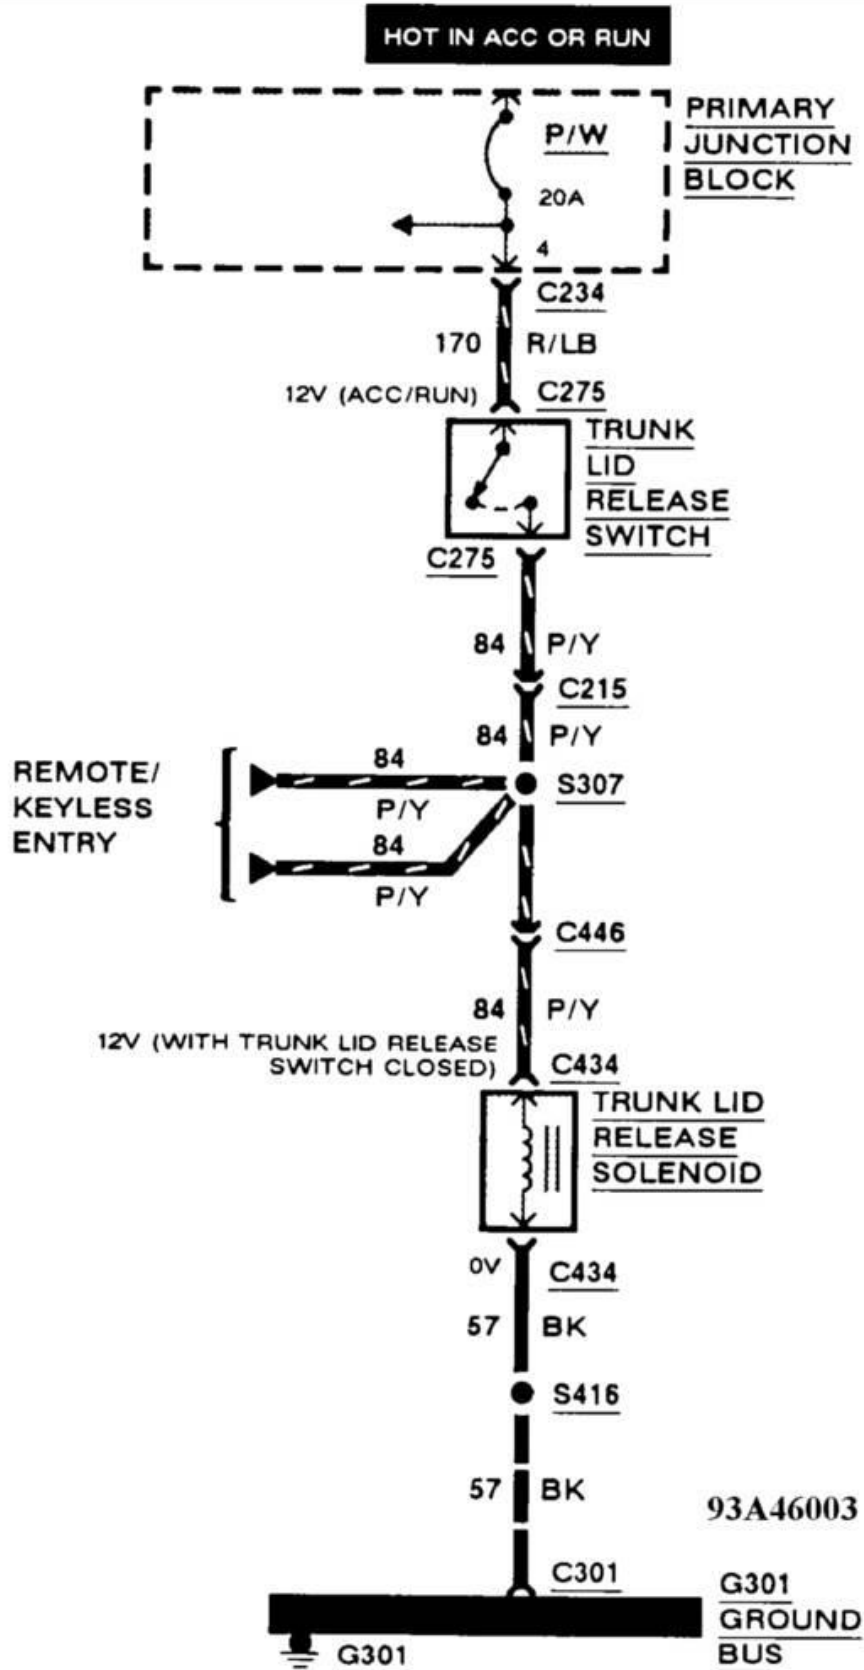

## WIRING DIAGRAMS Power & Ground Distribution

PAVLIN

**Fig. 80: Power Seats (2 Of 2)**  
1993 Ford Taurus LX

G93A45997

**WIRING DIAGRAMS**  
Power & Ground Distribution

PAVLIN

Fig. 81: Power Fuel Filler Door Release Wiring Diagram  
(1 Of 2)  
1993 Ford Taurus LX