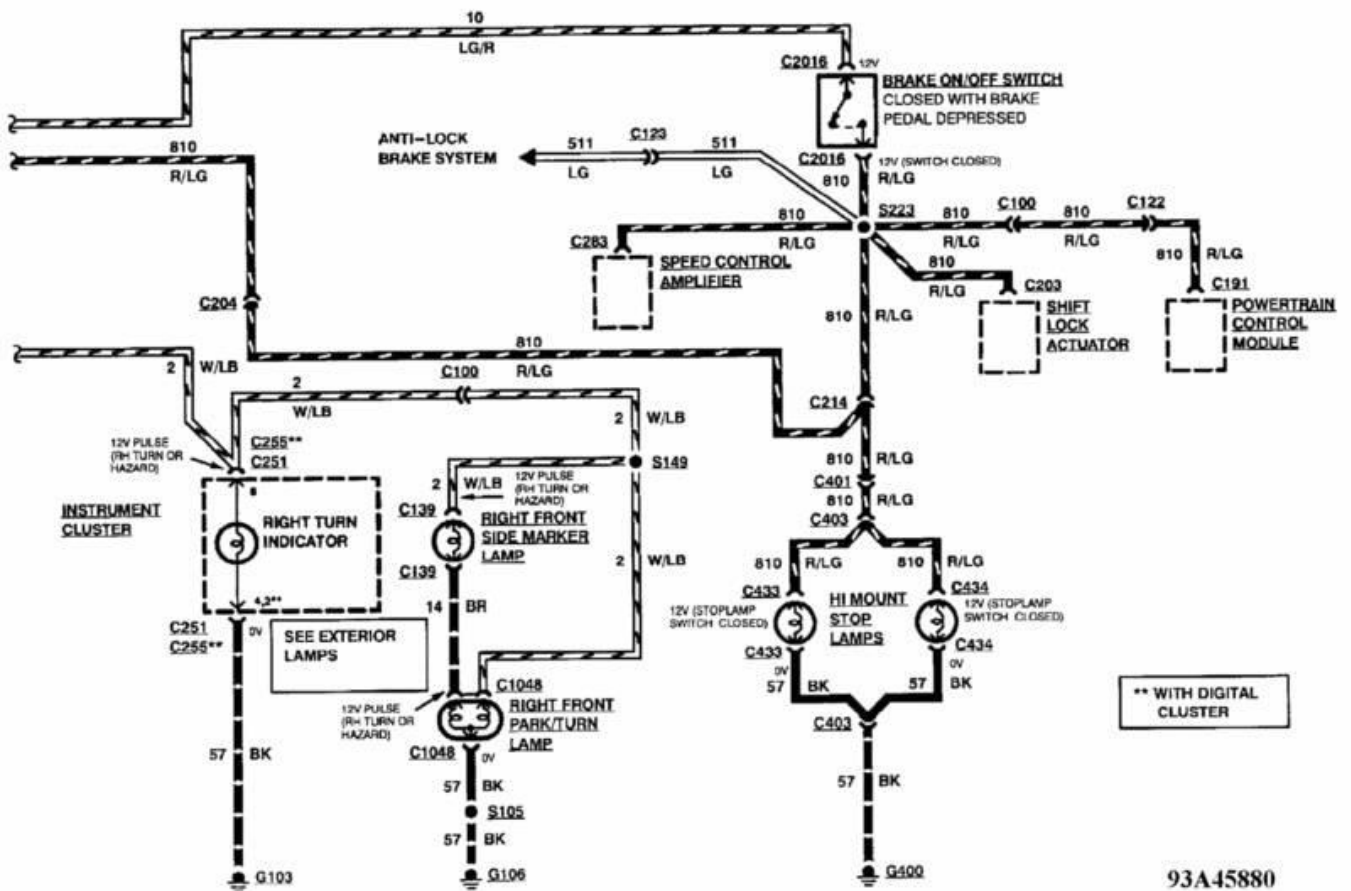

WIRING DIAGRAMS
Power & Ground Distribution

PAVLIN

Fig. 46: Exterior Lights (9 Of 17)
1993 Ford Taurus LX