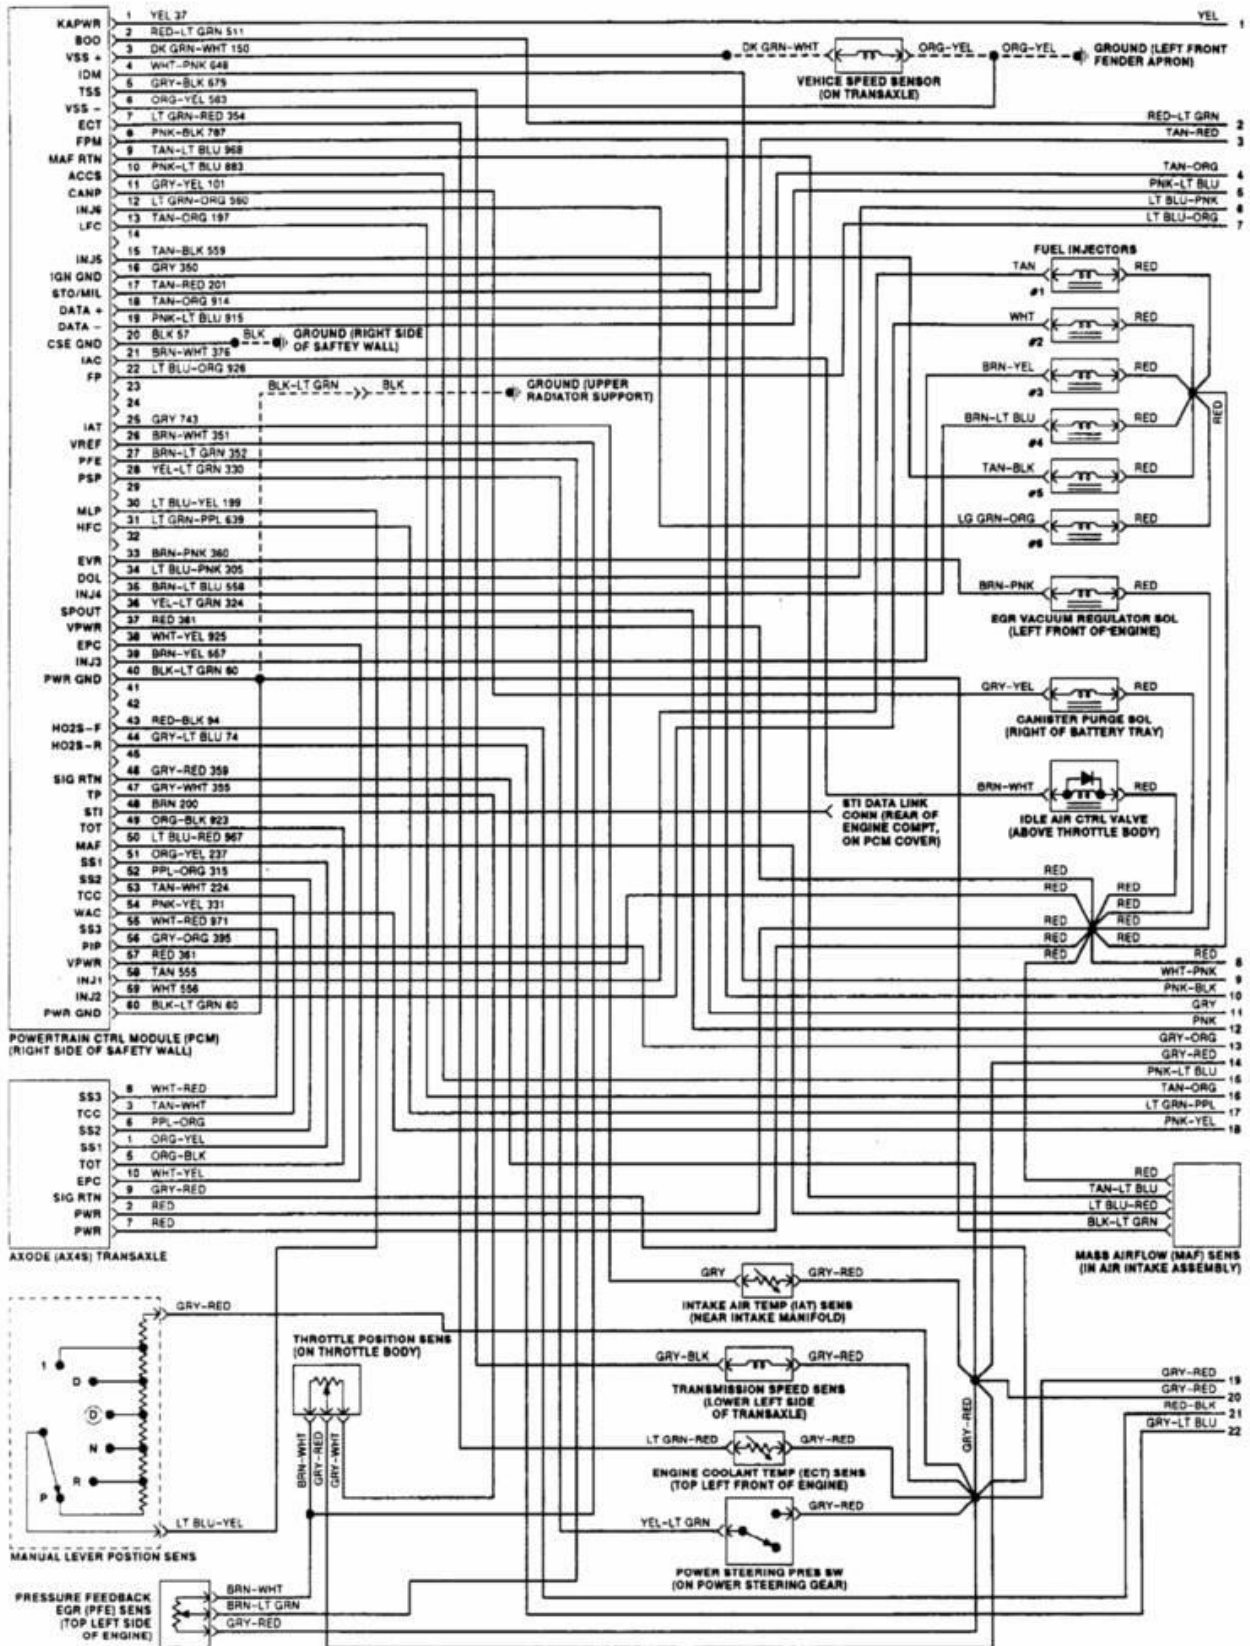

WIRING DIAGRAMS

Power & Ground Distribution

PAVLIN

Fig. 20: EEC-IV Wiring Diagram (3.8L - 1 of 2)
1993 Ford Taurus LX

93D40660