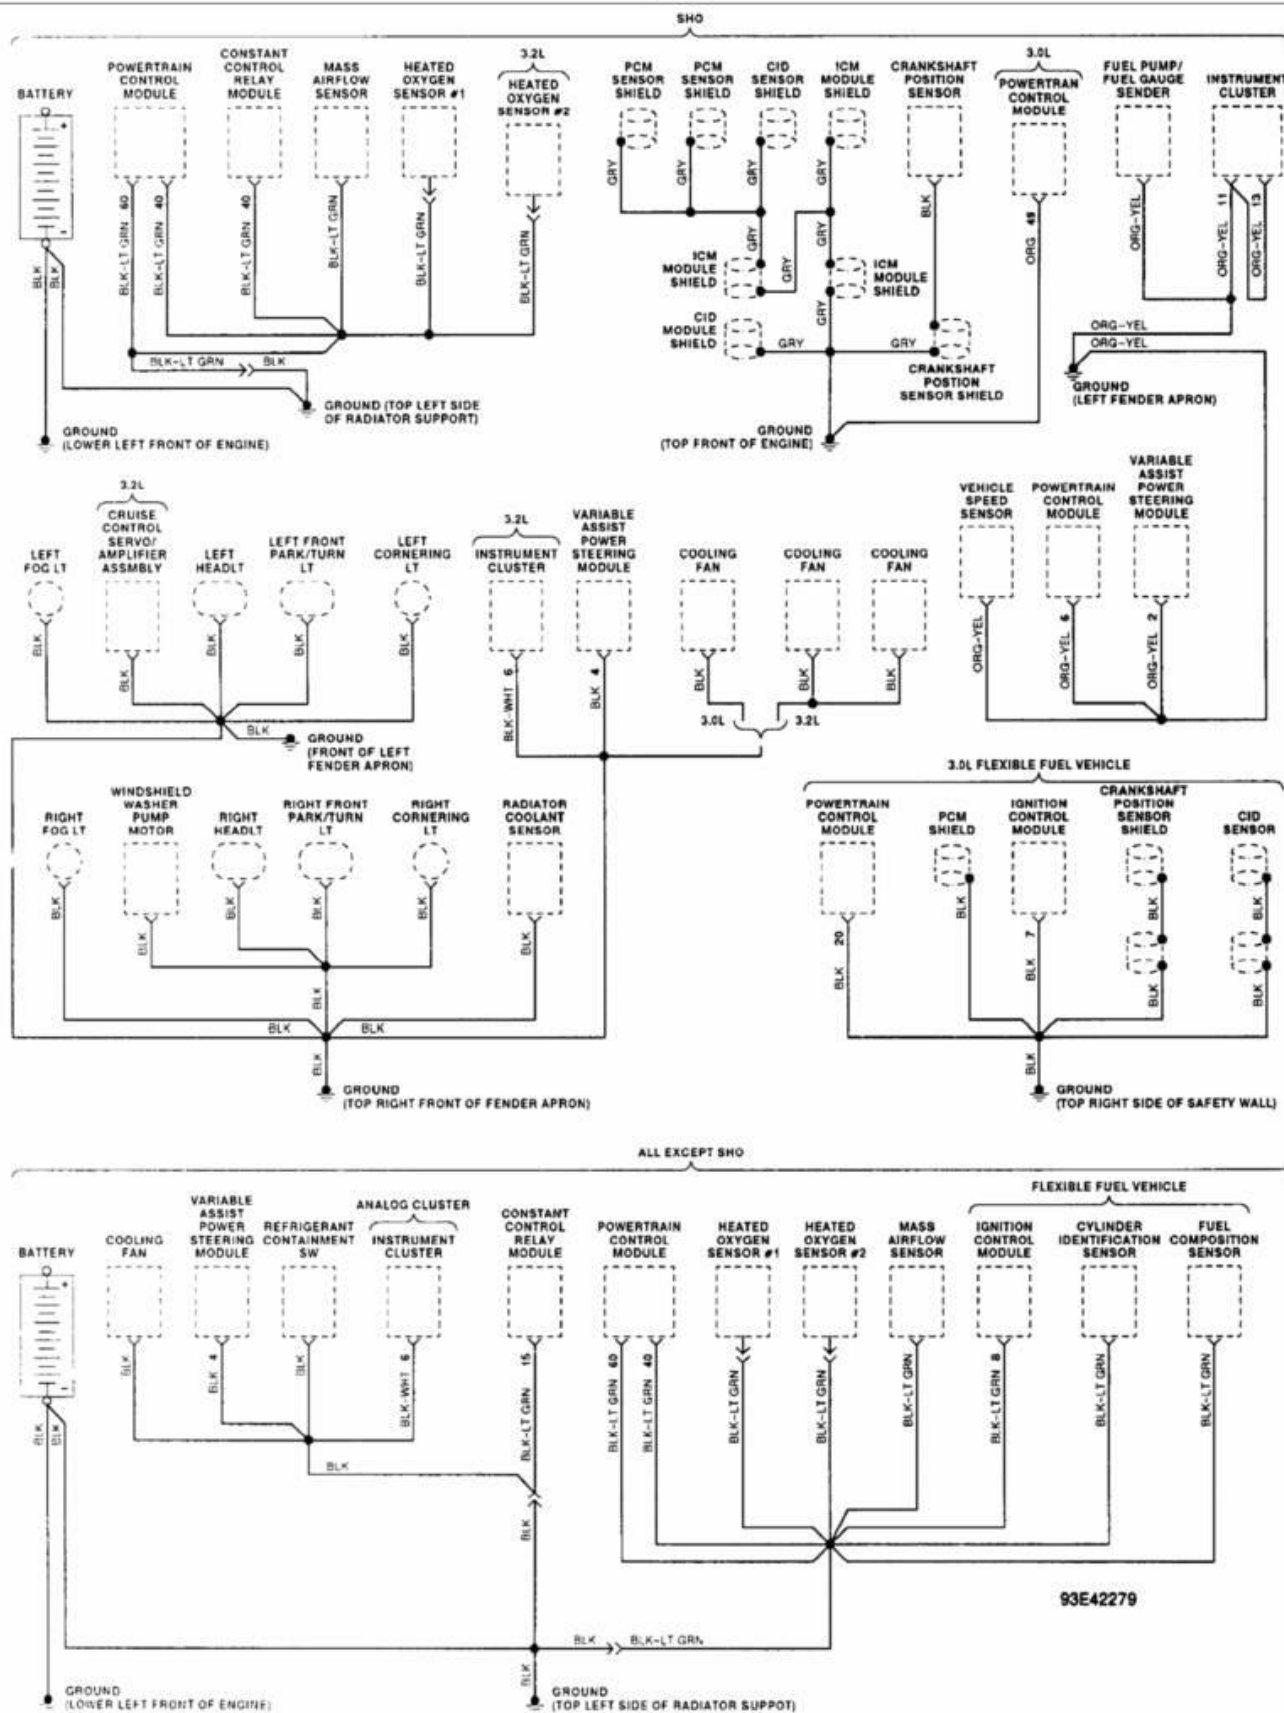

WIRING DIAGRAMS

Power & Ground Distribution

PAVLIN

Fig. 4: Ground Distribution (1 Of 5)
1993 Ford Taurus LX