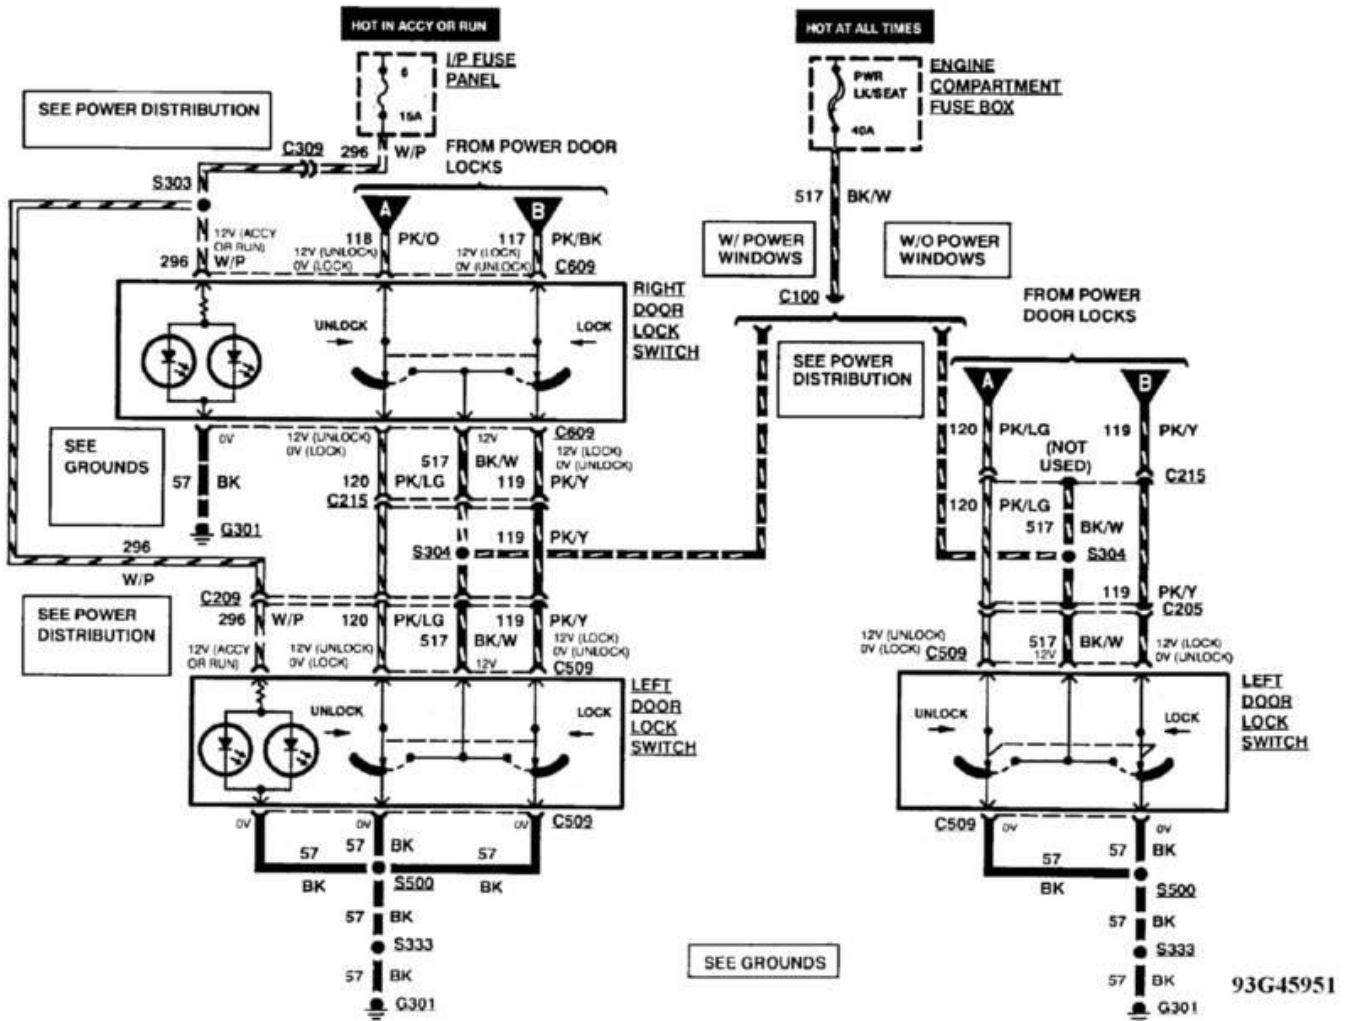

WIRING DIAGRAMS
Power & Ground Distribution

PAVLIN

Fig. 74: Power Door Locks Wiring Diagram (1 Of 2)
1993 Ford Taurus LX