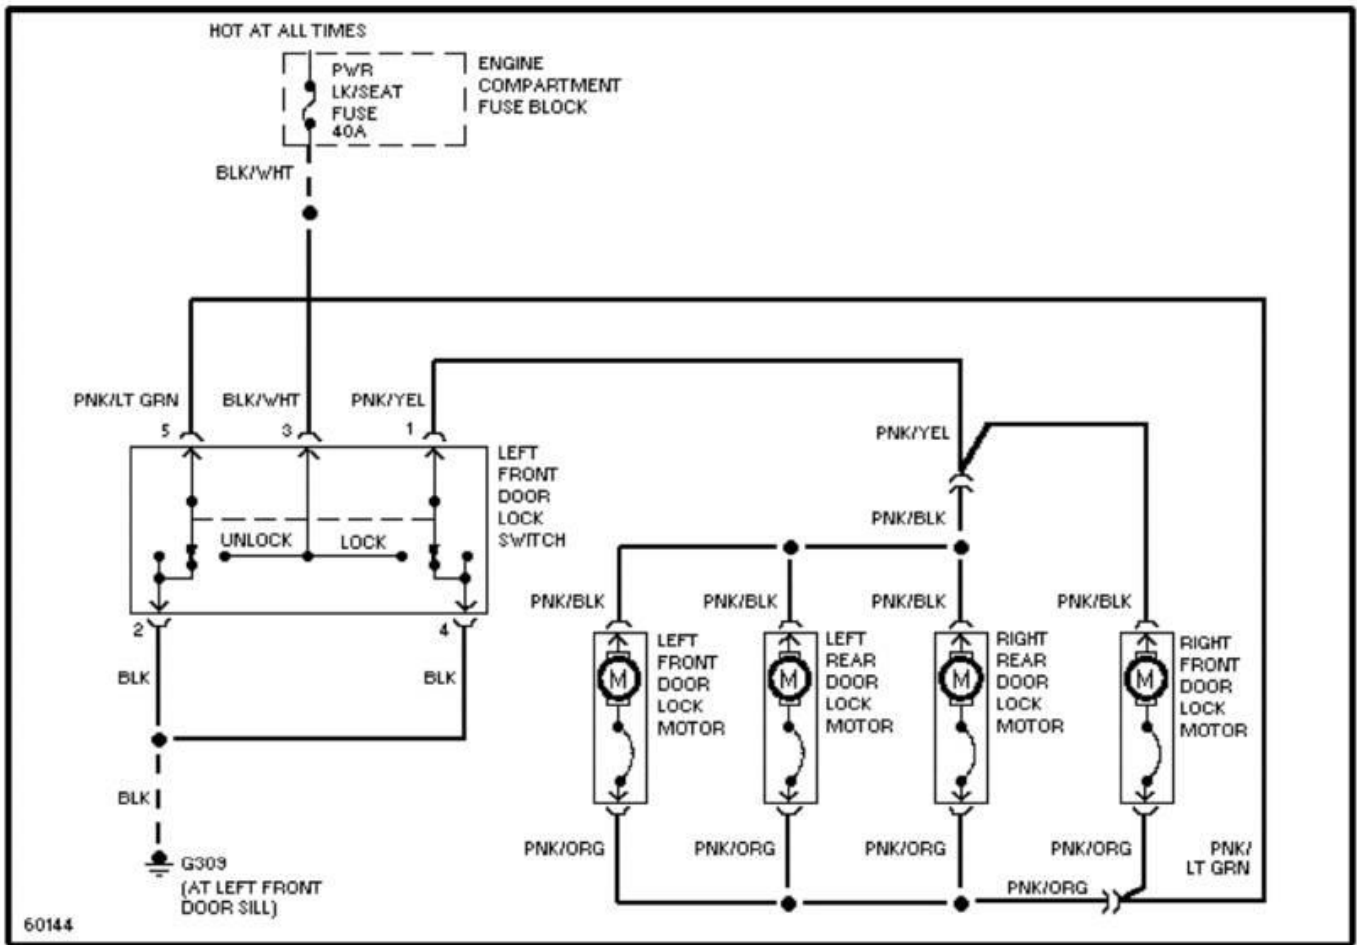

1993 System Wiring Diagrams  
Ford - Taurus

PAVLIN

Fig. 12: Door Lock Circuit, W/ Power Windows  
1993 Ford Taurus LX

1993 System Wiring Diagrams  
Ford - Taurus

PAVLIN

Fig. 13: Door Lock Circuit, W/O Power Windows  
1993 Ford Taurus LX