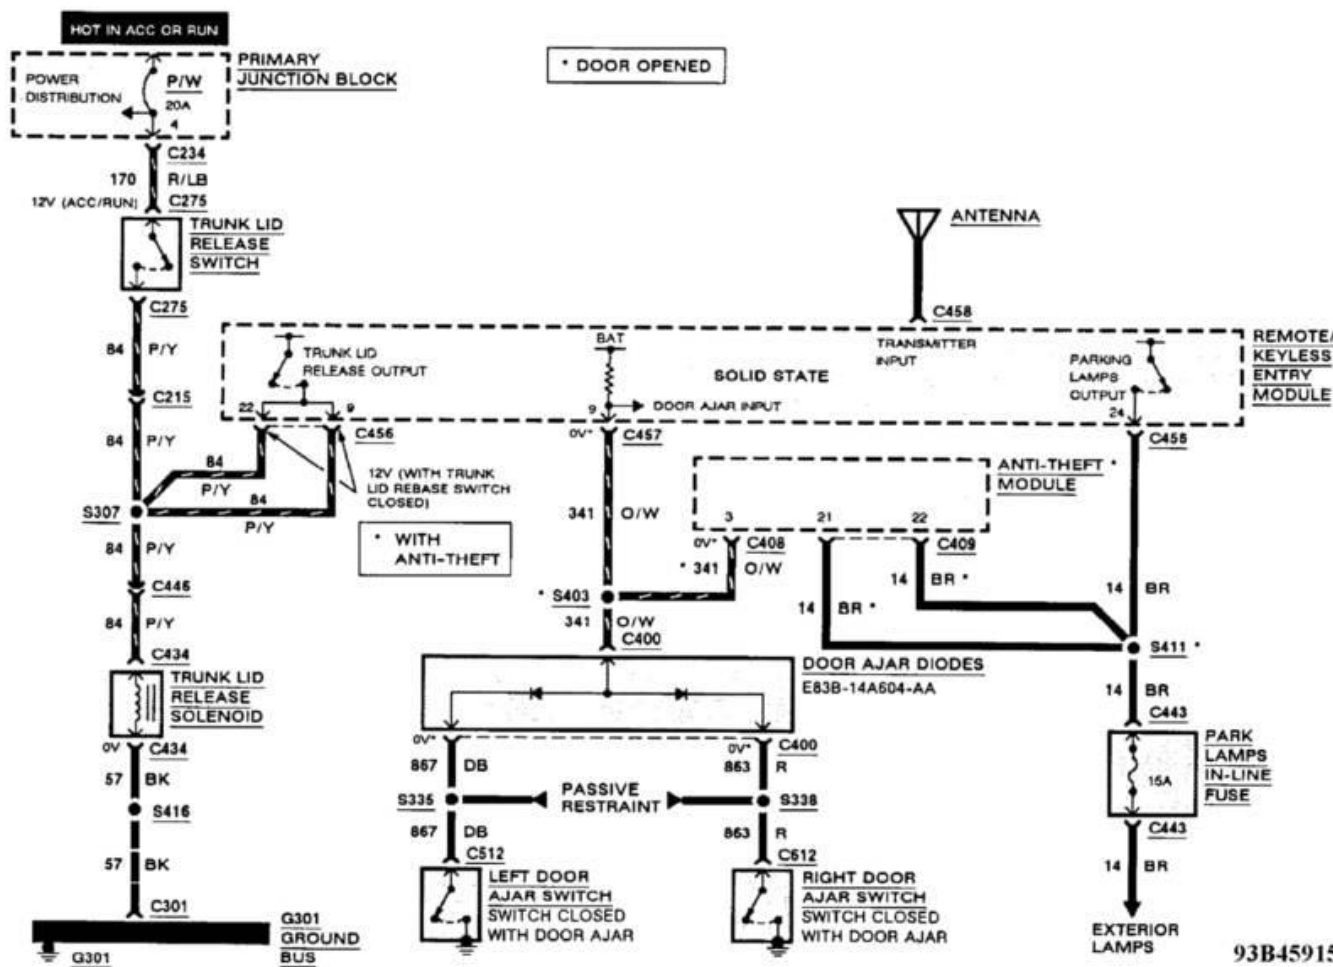

WIRING DIAGRAMS
Power & Ground Distribution

PAVLIN

Fig. 62: Remote Keyless Entry Wiring Diagram (3 Of 4)
1993 Ford Taurus LX