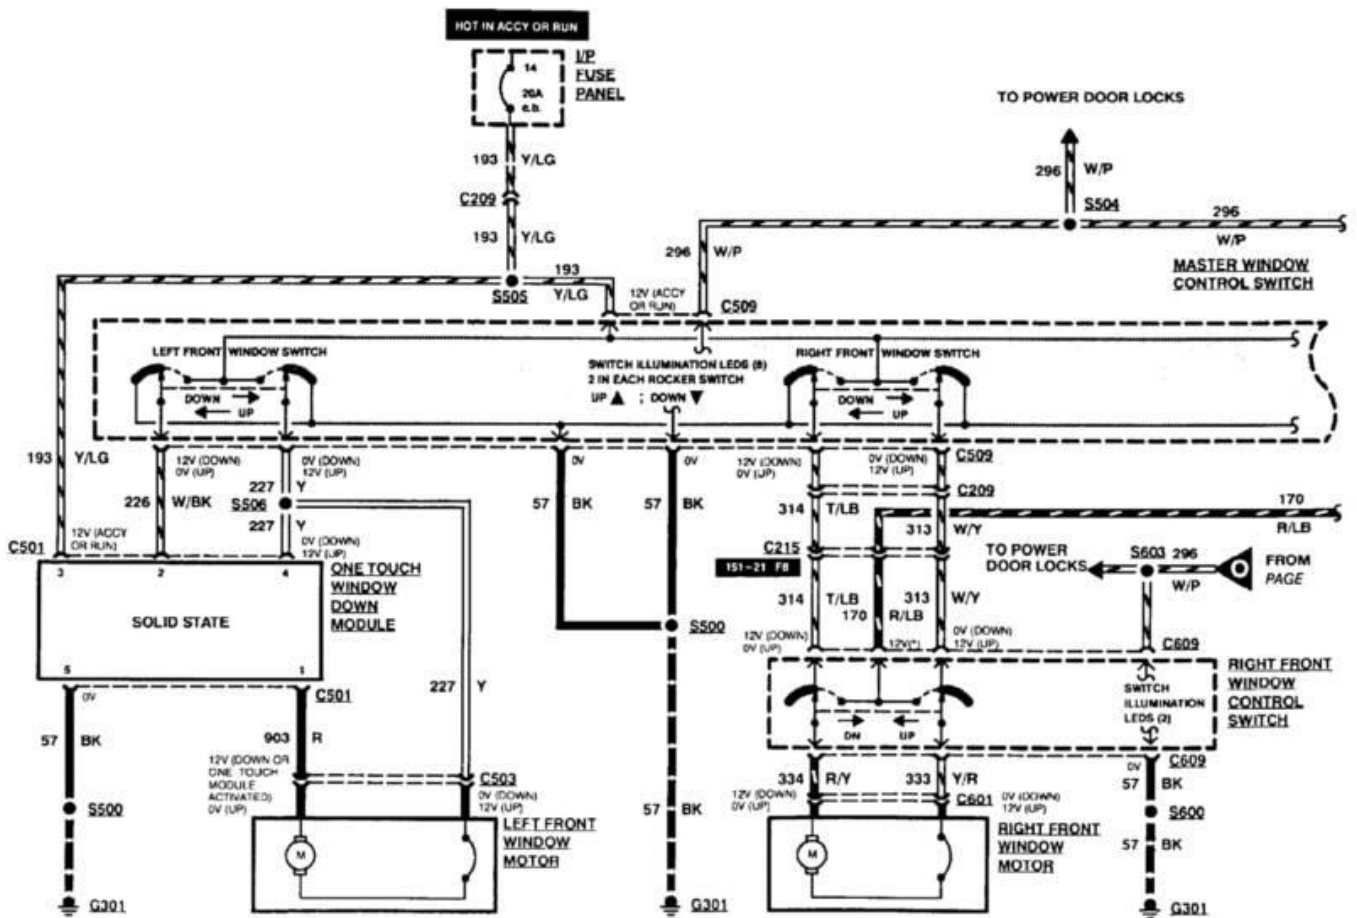

WIRING DIAGRAMS  
Power & Ground Distribution

PAVLIN

Fig. 86: Power Fuel Filler Door Release Wiring Diagram  
1993 Ford Taurus LX

**WIRING DIAGRAMS**  
**Power & Ground Distribution**

PAVLIN

**Fig. 87: Power Windows (1 Of 2)**  
 1993 Ford Taurus LX