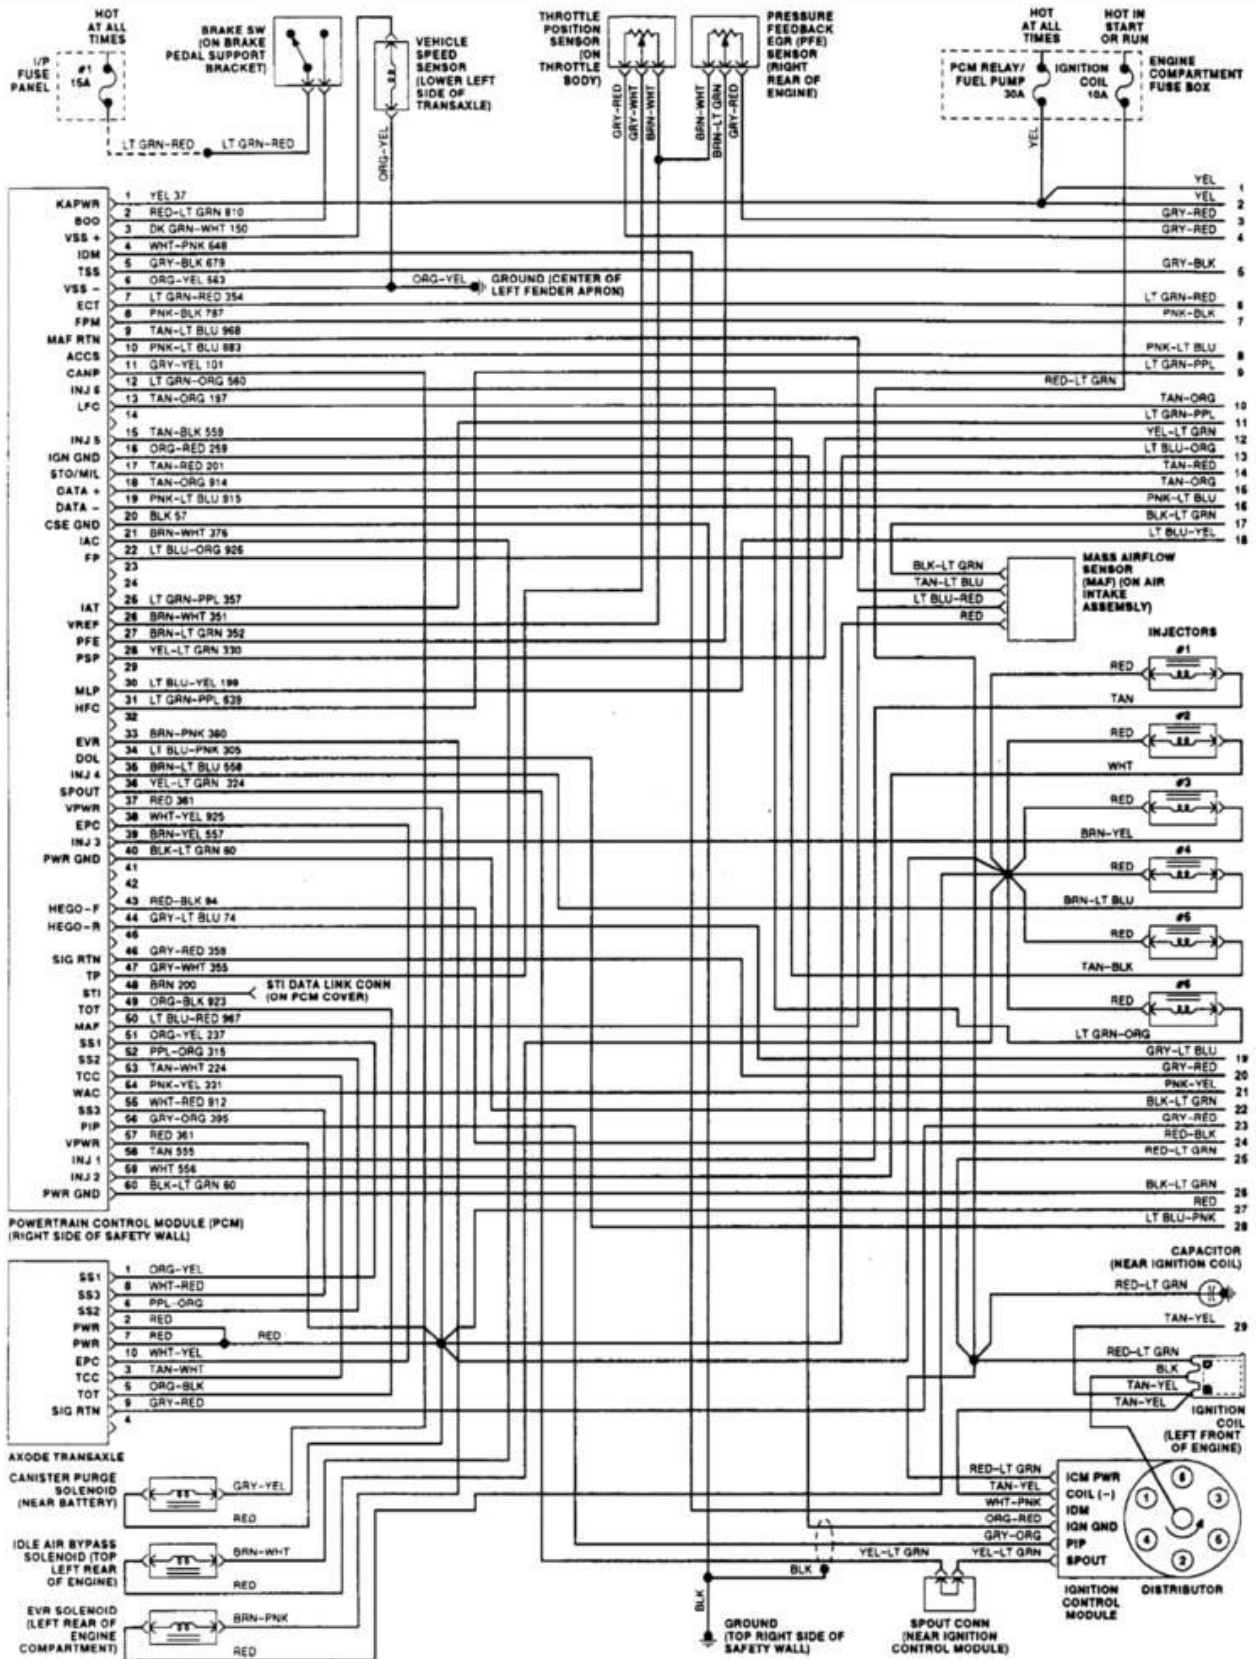

WIRING DIAGRAMS

Power & Ground Distribution

PAVLIN

Fig. 133: EEC-IV Wiring Diagram (3.0L Except SHO 1 of 2)
1993 Ford Taurus LX

93J40658