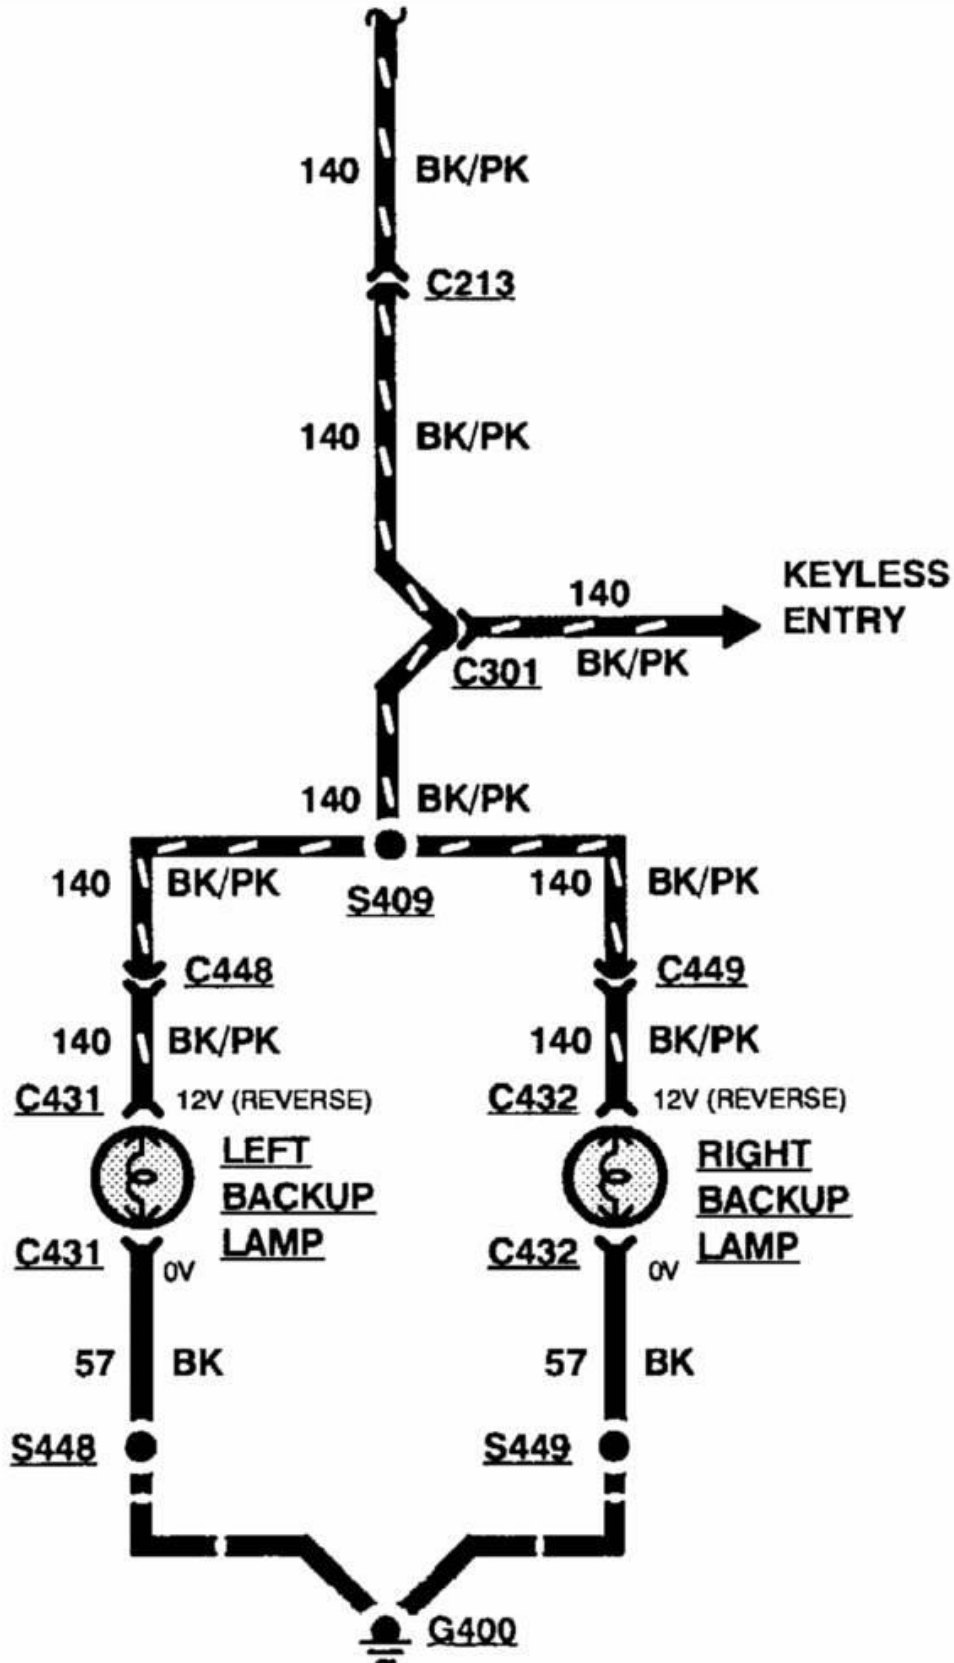

93G45886

**WIRING DIAGRAMS**  
Power & Ground Distribution

PAVLIN

**Fig. 53: Exterior Lights (16 Of 17)**  
1993 Ford Taurus LX

WIRING DIAGRAMS  
Power & Ground Distribution

PAVLIN

Fig. 54: Exterior Lights (17 Of 17)  
1993 Ford Taurus LX