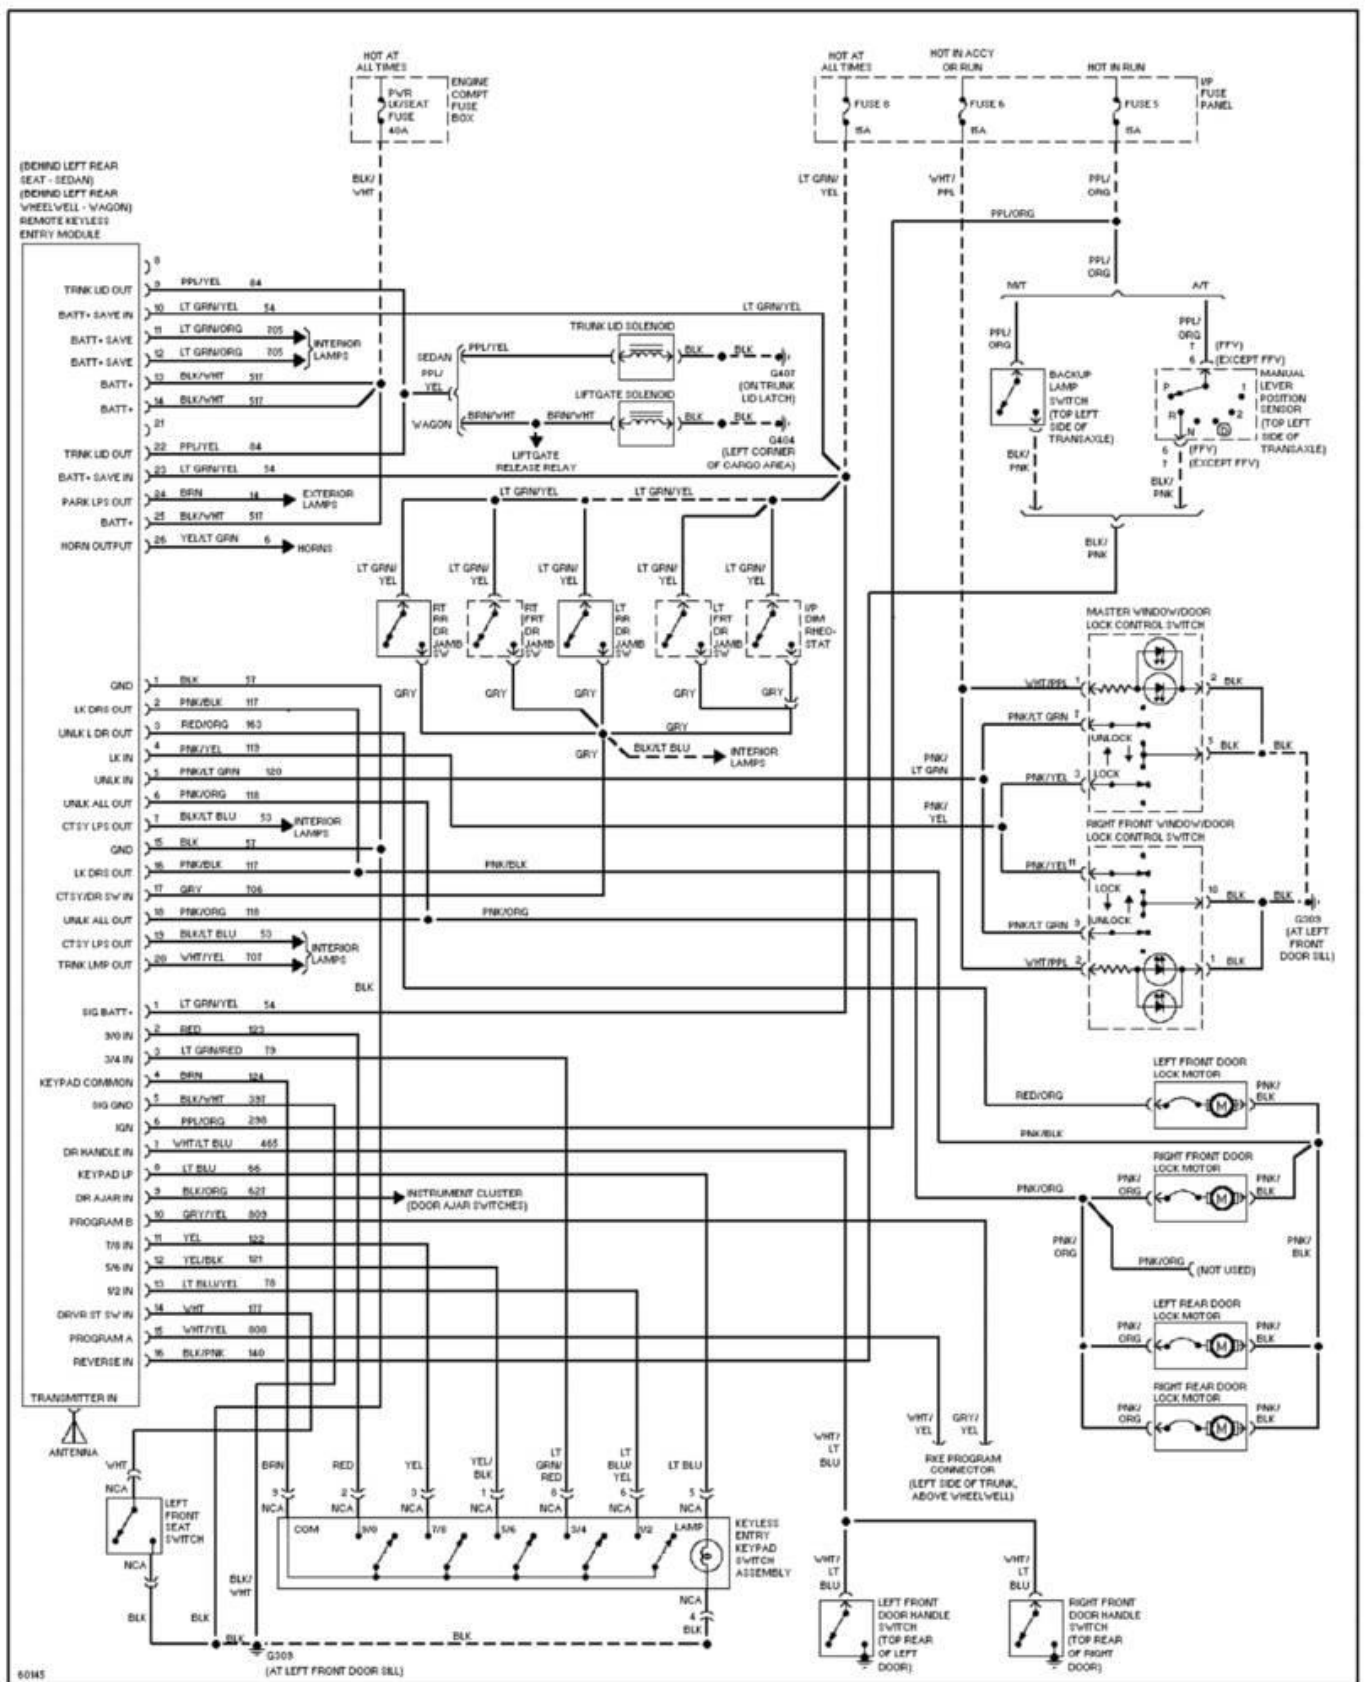

1993 System Wiring Diagrams Ford - Taurus

PAVLIN

Fig. 14: Keyless Entry Circuit
1993 Ford Taurus LX