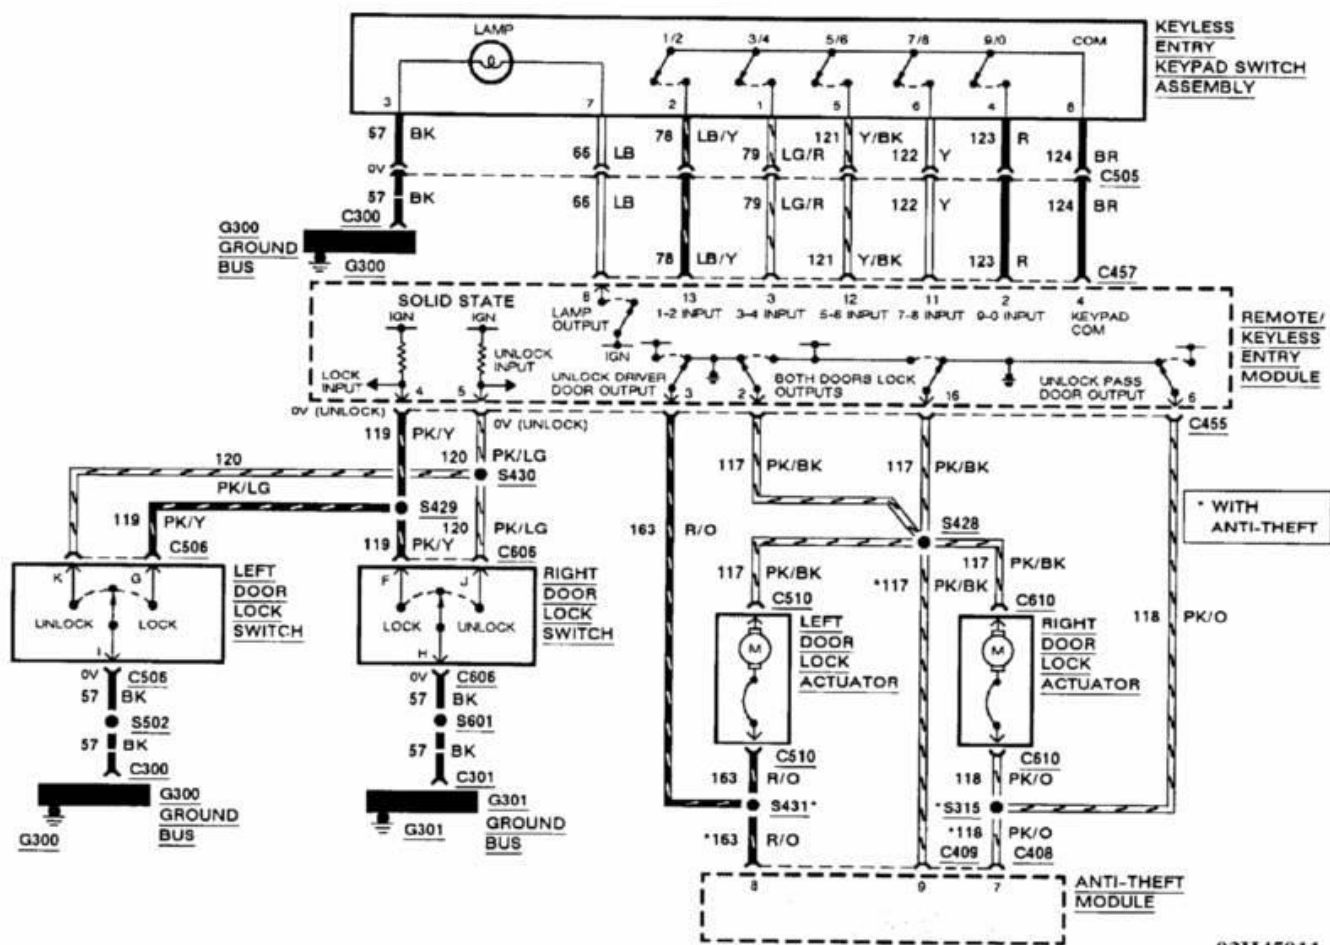

PAVLIN

**Fig. 59: Remote Keyless Entry With Power Door Locks (5 Of 5)**  
1993 Ford Taurus LX

93G45910

**WIRING DIAGRAMS**  
**Power & Ground Distribution**

PAVLIN

**Fig. 60: Remote Keyless Entry Wiring Diagram (1 Of 4)**  
1993 Ford Taurus LX