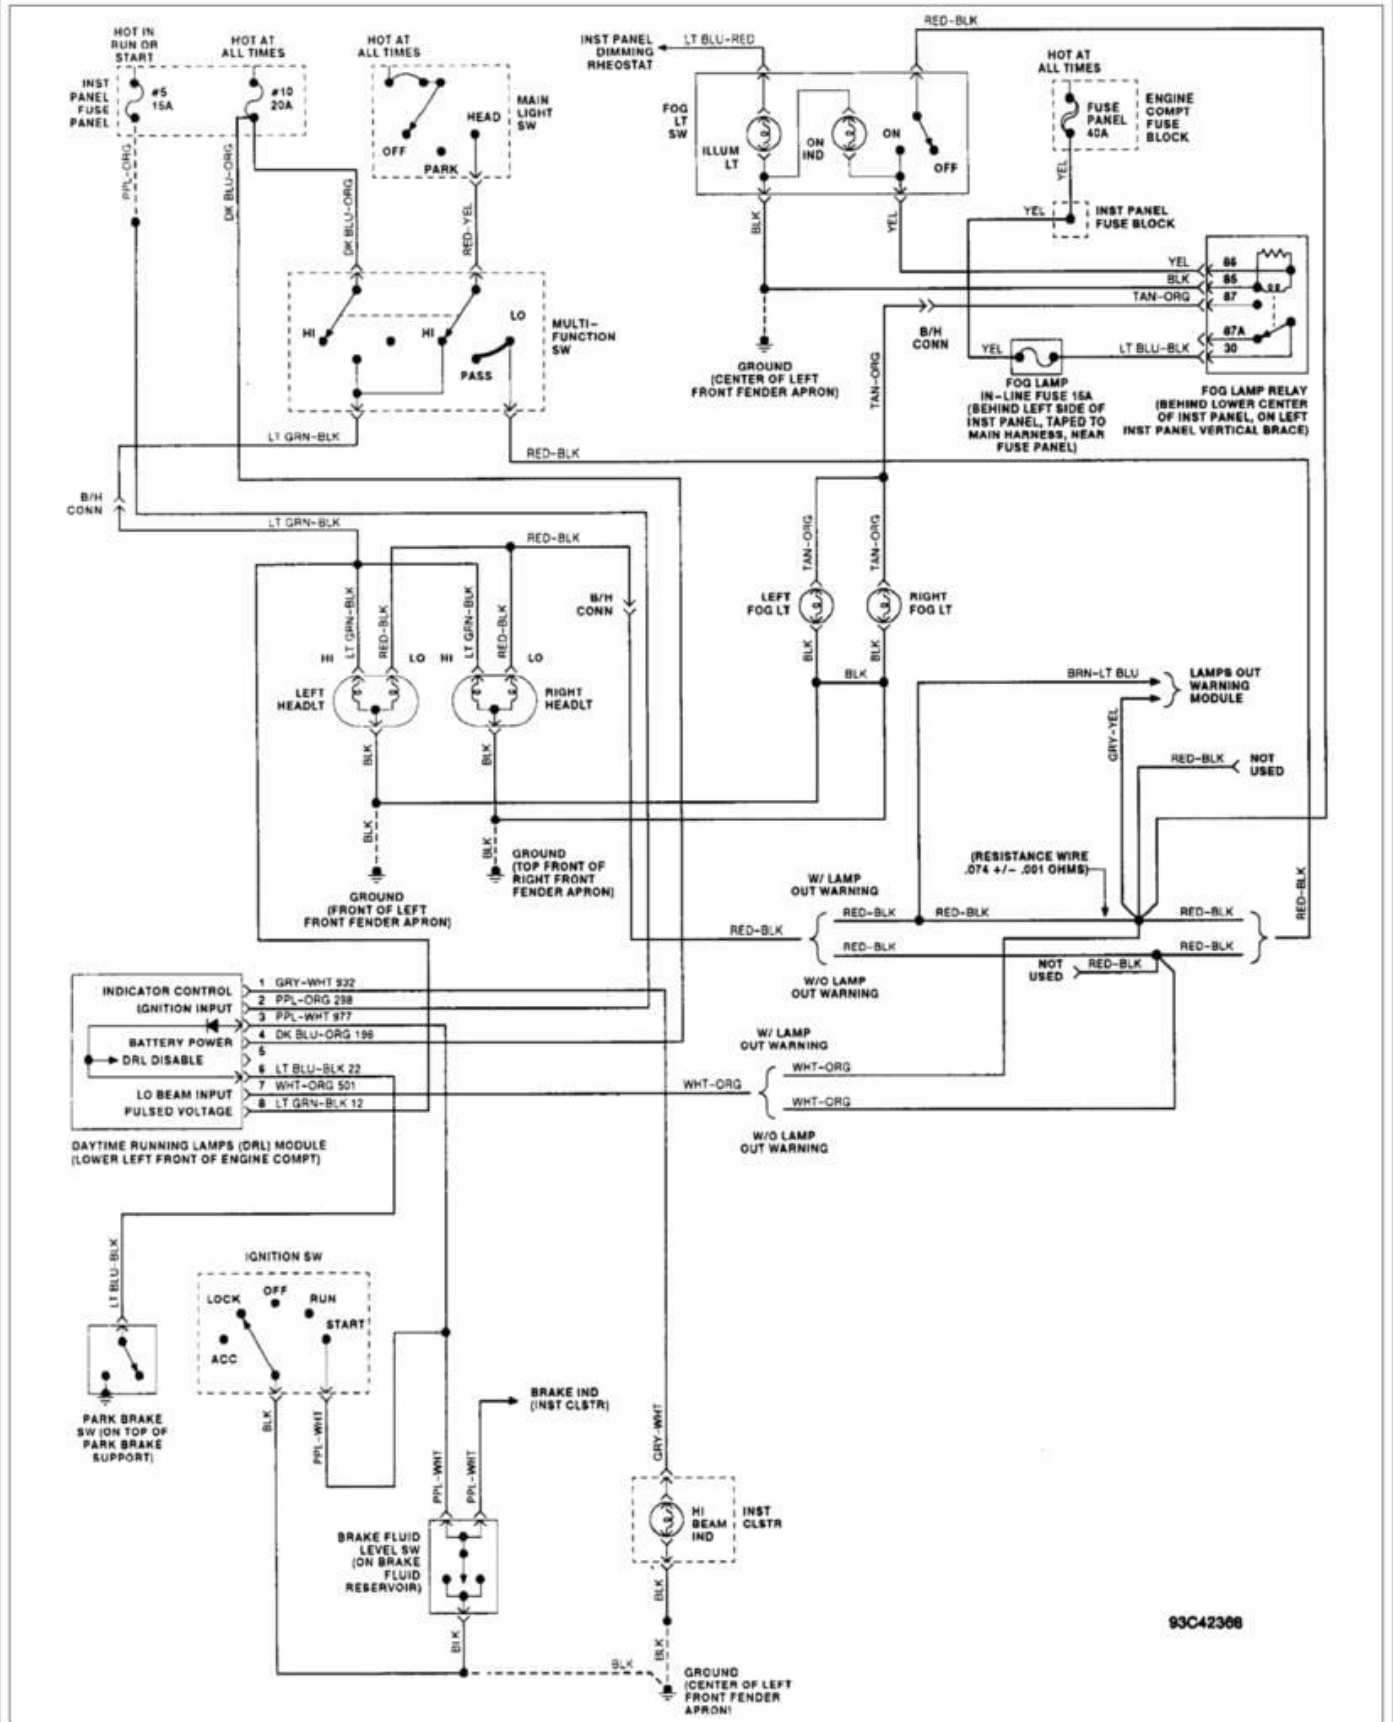

WIRING DIAGRAMS Power & Ground Distribution

PAVLIN

Fig. 16: Daytime Running Lights (Manual - Except Base) 1993 Ford Taurus LX

93C42368