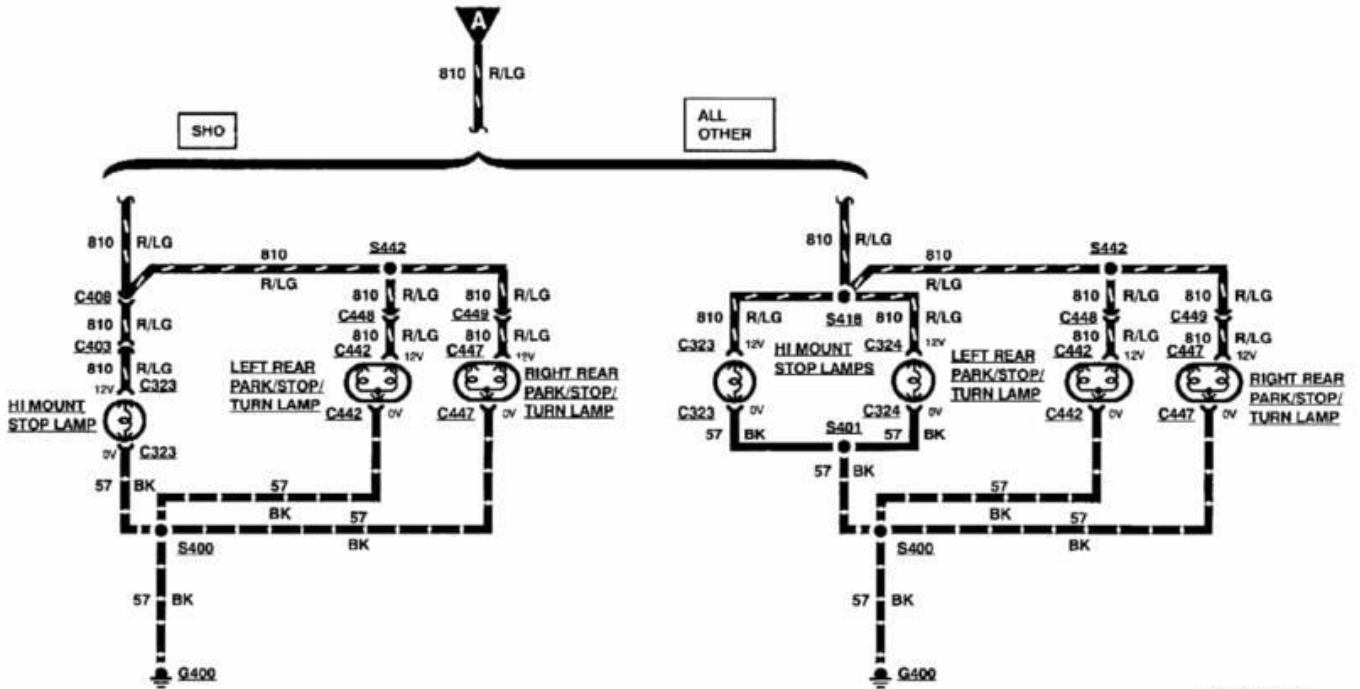

WIRING DIAGRAMS
Power & Ground Distribution

PAVLIN

Fig. 49: Exterior Lights (12 Of 17)
1993 Ford Taurus LX

93D45883