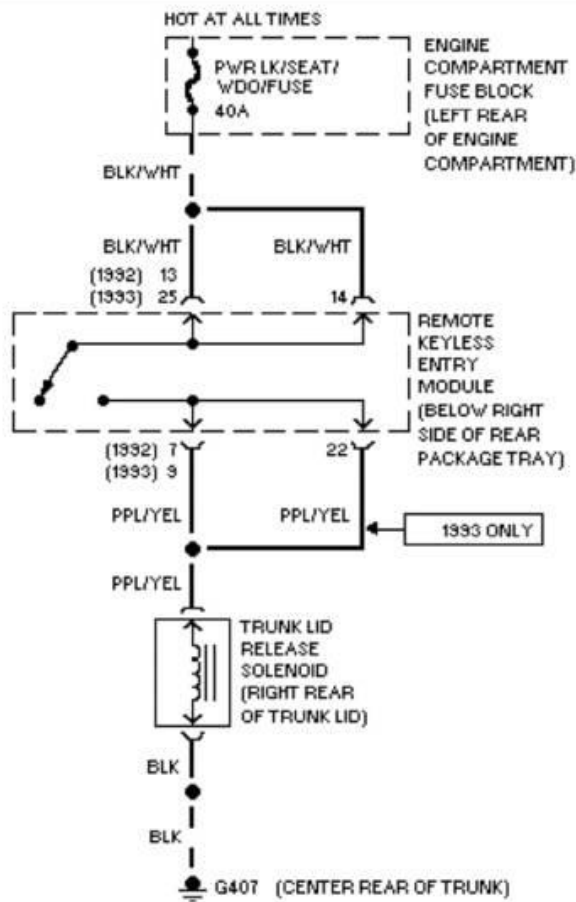

1993 System Wiring Diagrams
Ford - Taurus

PAVLIN

Fig. 28: Trunk Release Circuit
1993 Ford Taurus LX

92065