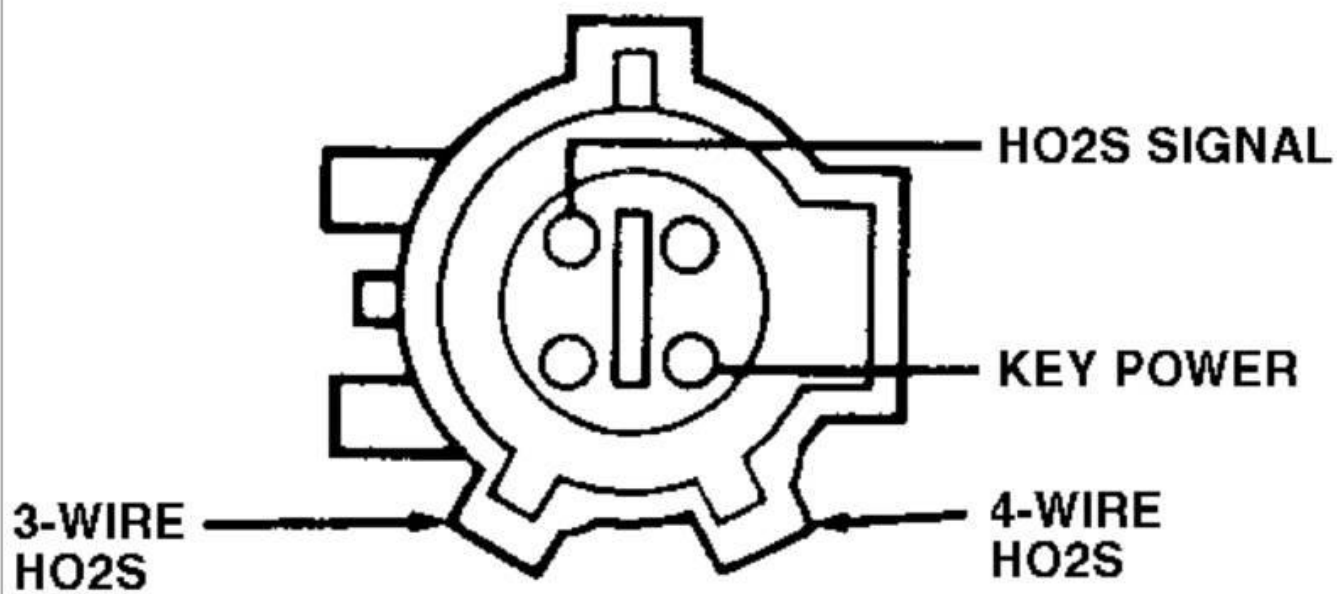

WIRING DIAGRAMS
Power & Ground Distribution

PAVLIN

**Fig. 116: Identifying HO2S Sensor Wiring Harness
Connector Terminals**
1993 Ford Taurus LX

93B40619