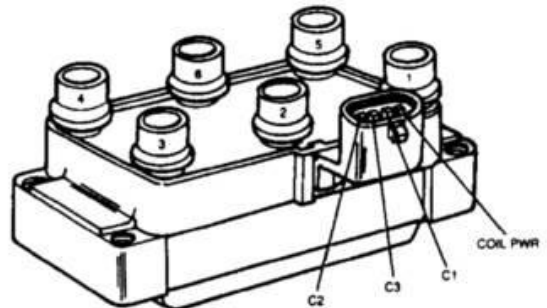

WIRING DIAGRAMS Power & Ground Distribution

PAVLIN

NOTE: CONNECTORS ARE SHOWN LOOKING INTO WIRING HARNESS.

RESISTORS AND CAPACITORS SHOWN IN DOTTED LINES ARE PART OF DIAGNOSTIC CABLE. NOTE VEHICLE WIRING.

CIRCLED NUMBERS ARE TEST JACKS ON BREAKOUT BOX.

COIL 1 DRIVES CYLINDERS 1 & 5 COIL 2 DRIVES CYLINDERS 3 & 4. COIL 3 DRIVES CYLINDERS 2 & 6.

PIN No.	3.0L Flexible Fuel
1	PIP I
2	IDM I
3	SPOUT I
4	IGN GND I
5	CKP-I
6	CKP+I
7	CKP Shield
8	VPWR I
9	PWR GND I
10	Coil 1 (CYL 1 and 5) I
11	Coil 3 (CYL 2 and 6) I
12	Coil 2 (CYL 3 and 4) I

93I41481