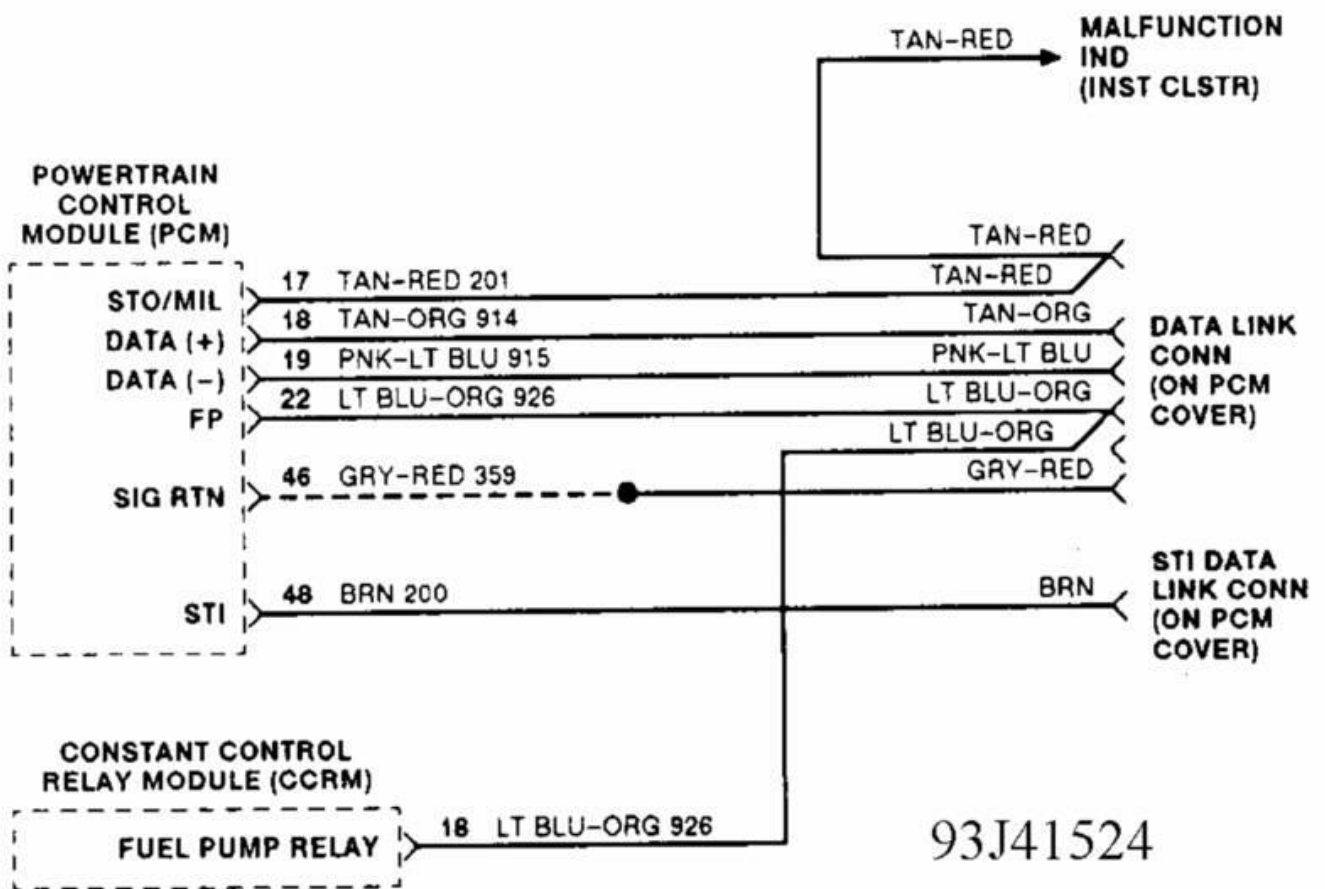

WIRING DIAGRAMS
Power & Ground Distribution

PAVLIN

Fig. 1: Data Link Connectors (Except Flex Fuel & SHO 3.0L & 3.8L)
1993 Ford Taurus LX