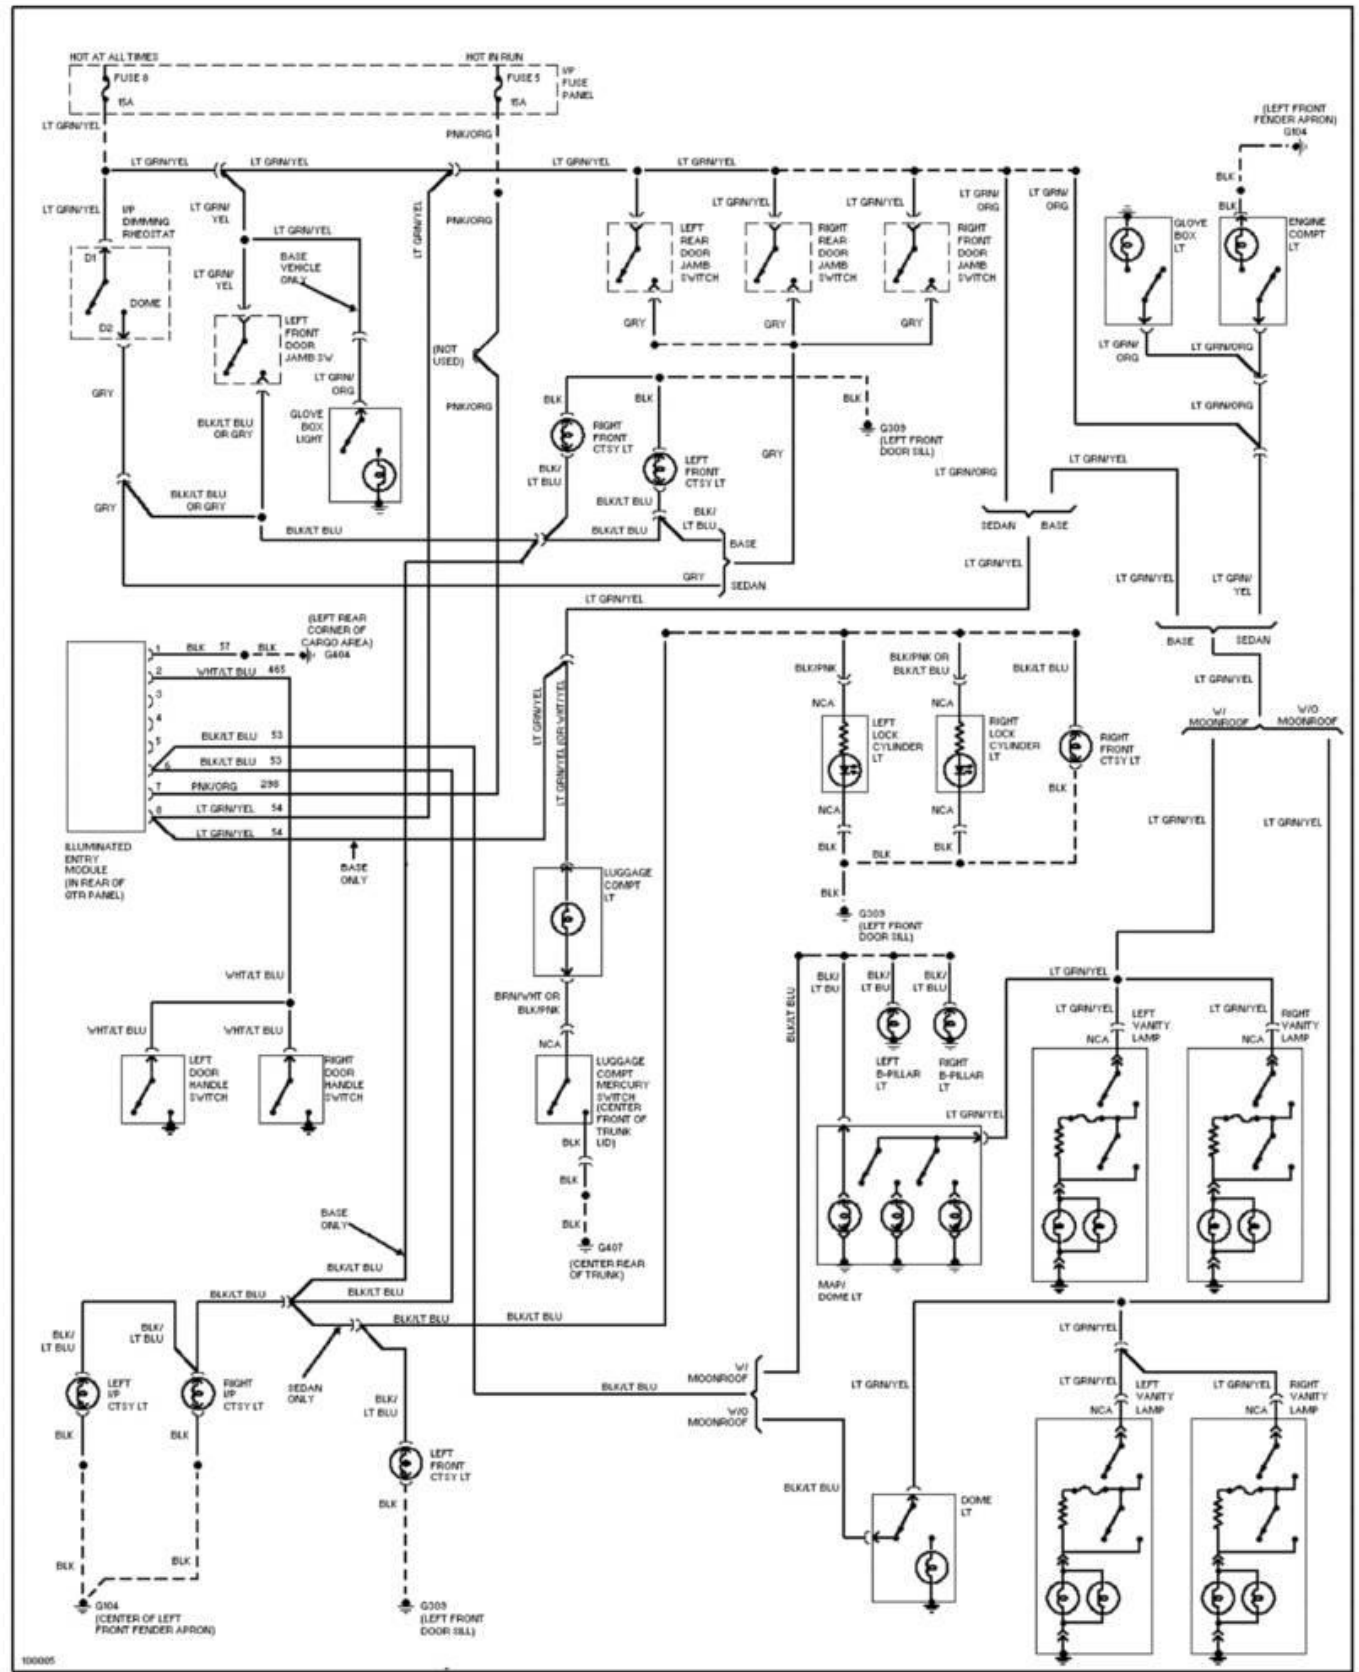

1993 System Wiring Diagrams
Ford - Taurus

PAVLIN

Fig. 8: Courtesy Lamp Circuit, Sedan W/O Remote/Keyless Entry
1993 Ford Taurus LX