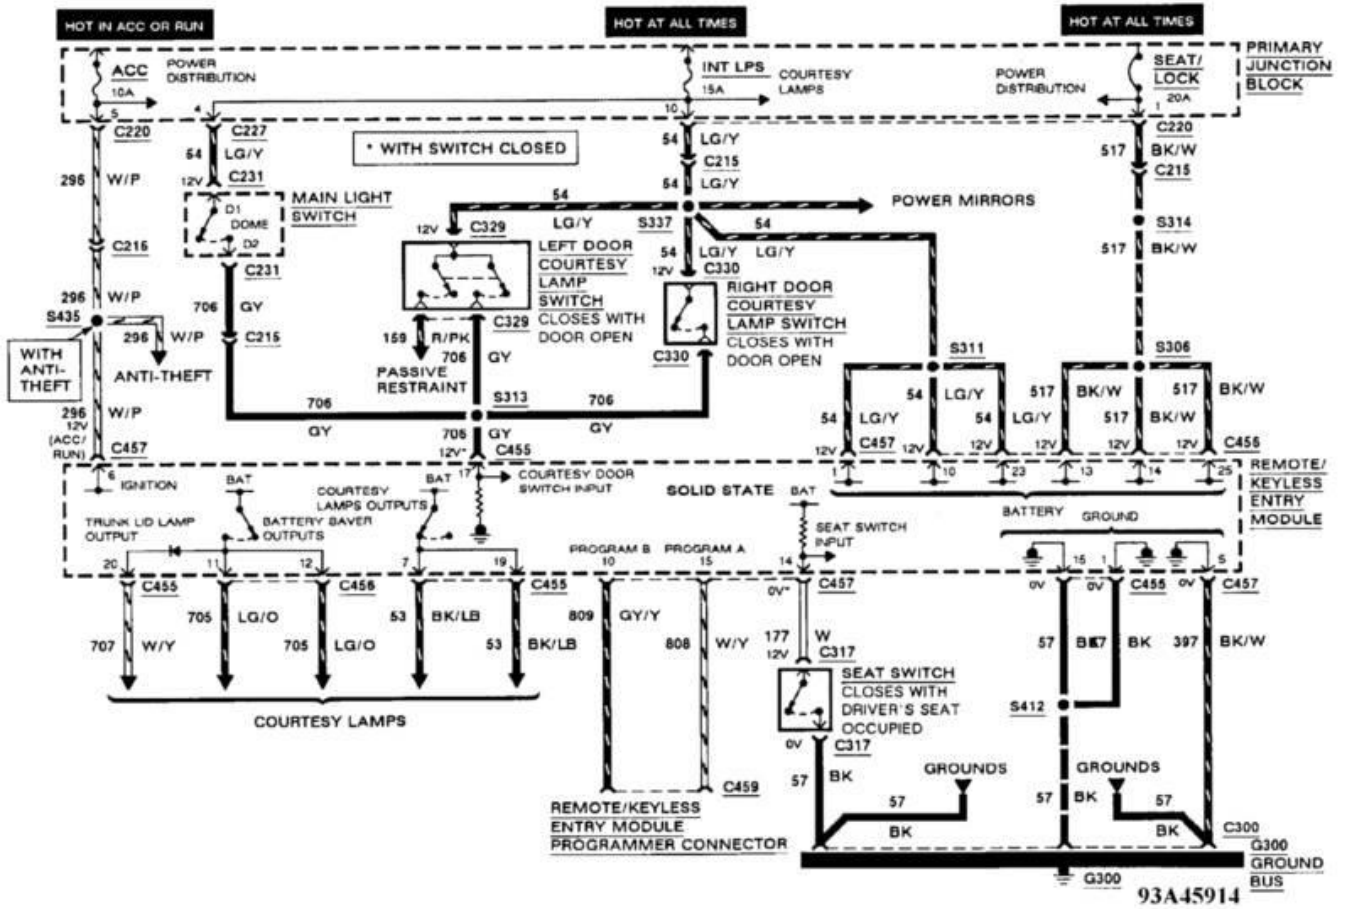

WIRING DIAGRAMS
Power & Ground Distribution

PAVLIN

Fig. 61: Remote Keyless Entry Wiring Diagram (2 Of 4)
1993 Ford Taurus LX