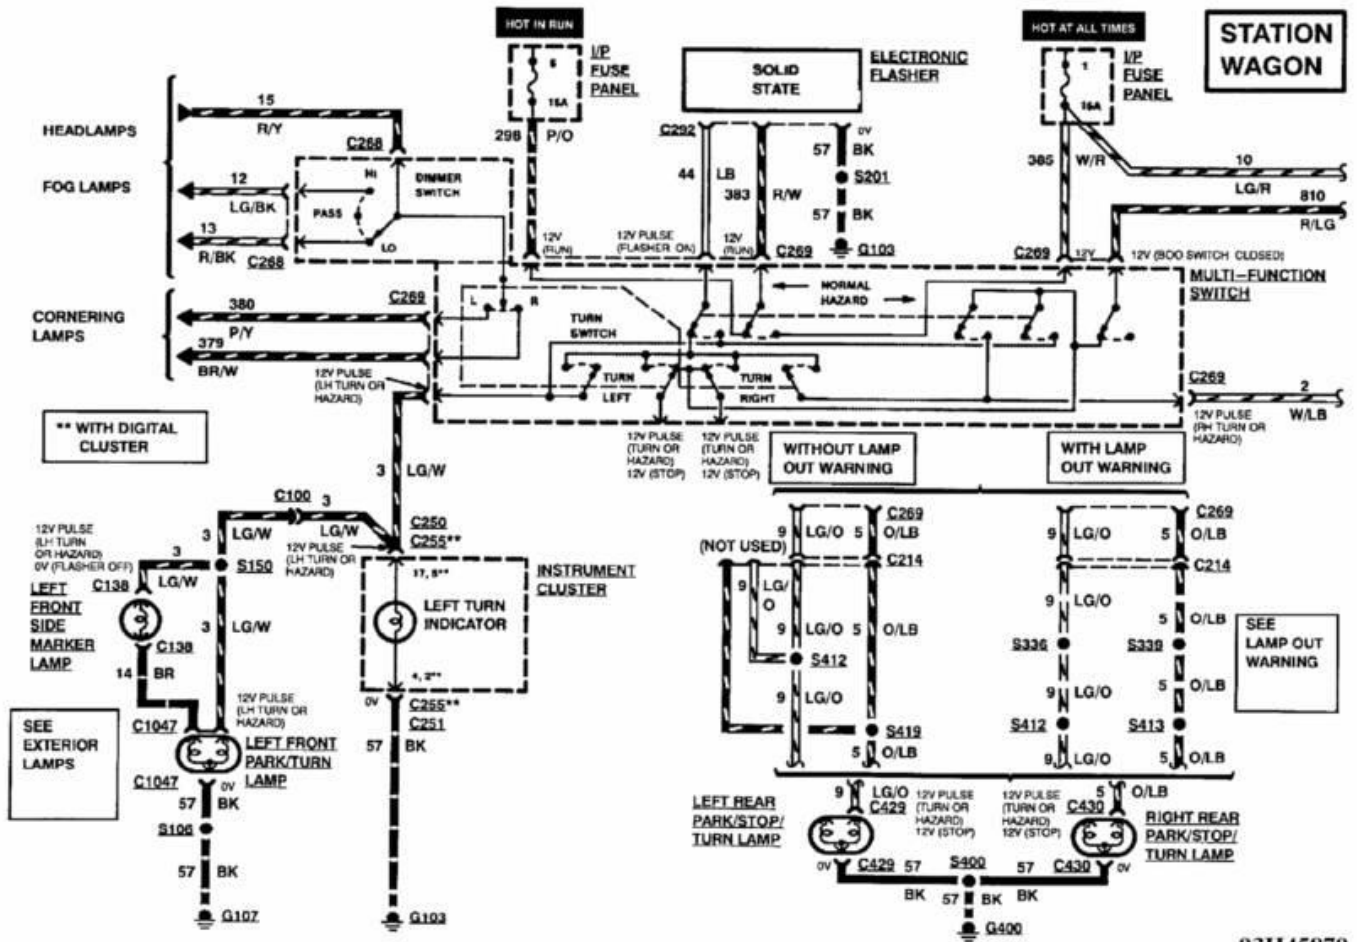

**WIRING DIAGRAMS**  
**Power & Ground Distribution**

PAVLIN

**Fig. 44: Exterior Lights (7 Of 17)**  
 1993 Ford Taurus LX

93G45878

**WIRING DIAGRAMS**  
Power & Ground Distribution

PAVLIN

**Fig. 45: Exterior Lights (8 Of 17)**  
1993 Ford Taurus LX