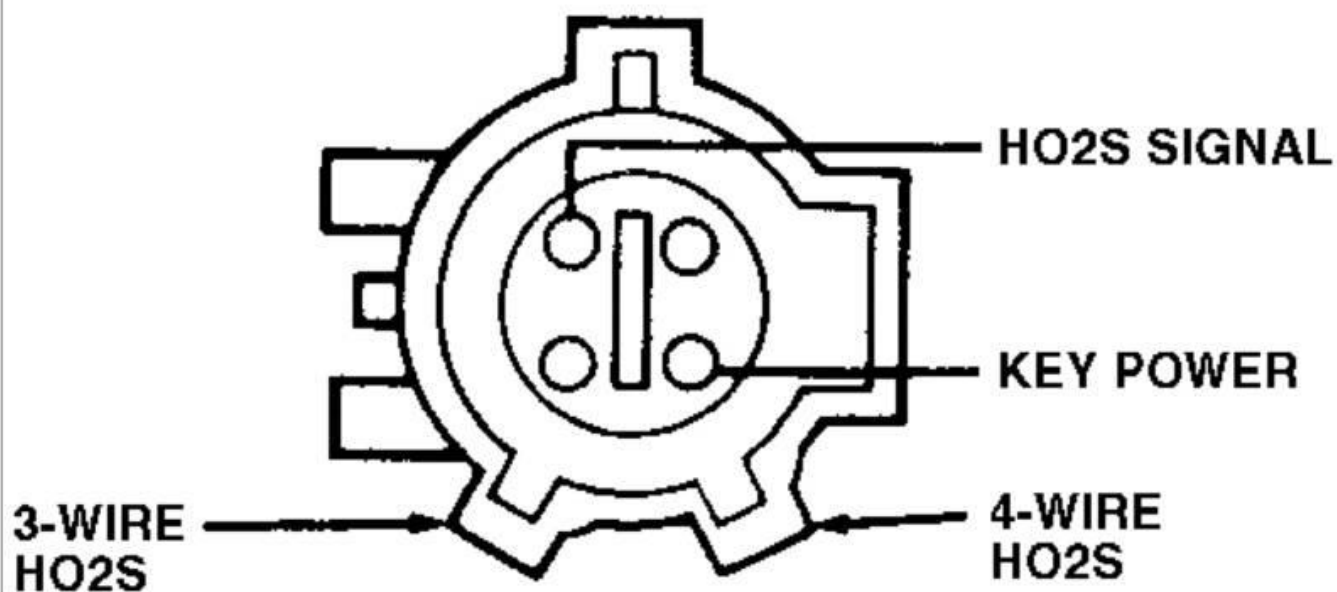

WIRING DIAGRAMS
Power & Ground Distribution

PAVLIN

Fig. 114: HO2S Sensor Wiring Harness Connector
1993 Ford Taurus LX

93B40619