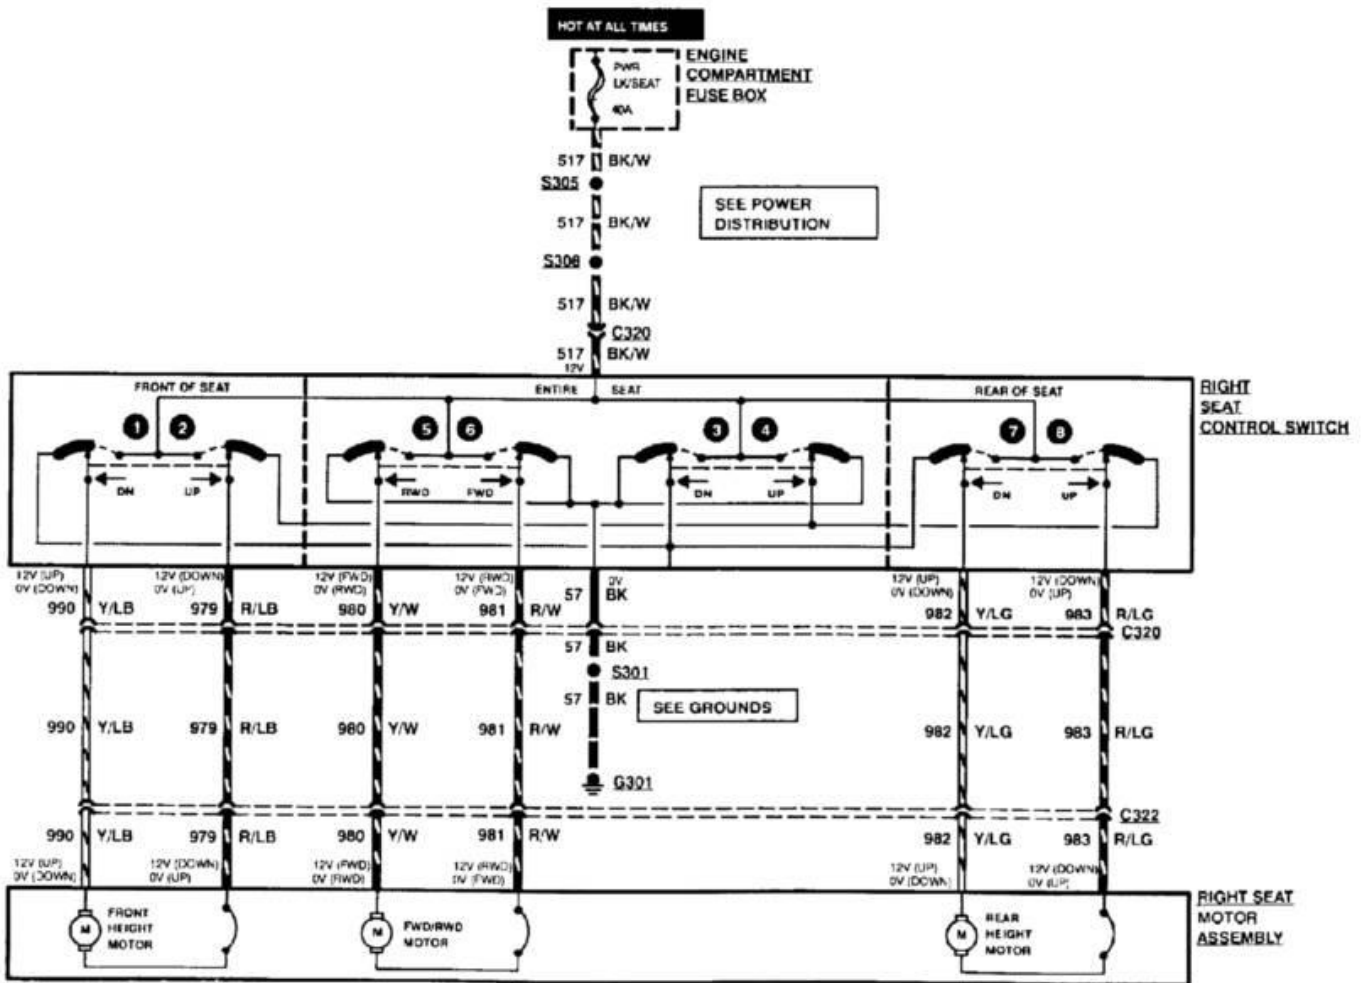

WIRING DIAGRAMS
Power & Ground Distribution

PAVLIN

Fig. 79: Power Seats (1 Of 2)
1993 Ford Taurus LX

G93J45996