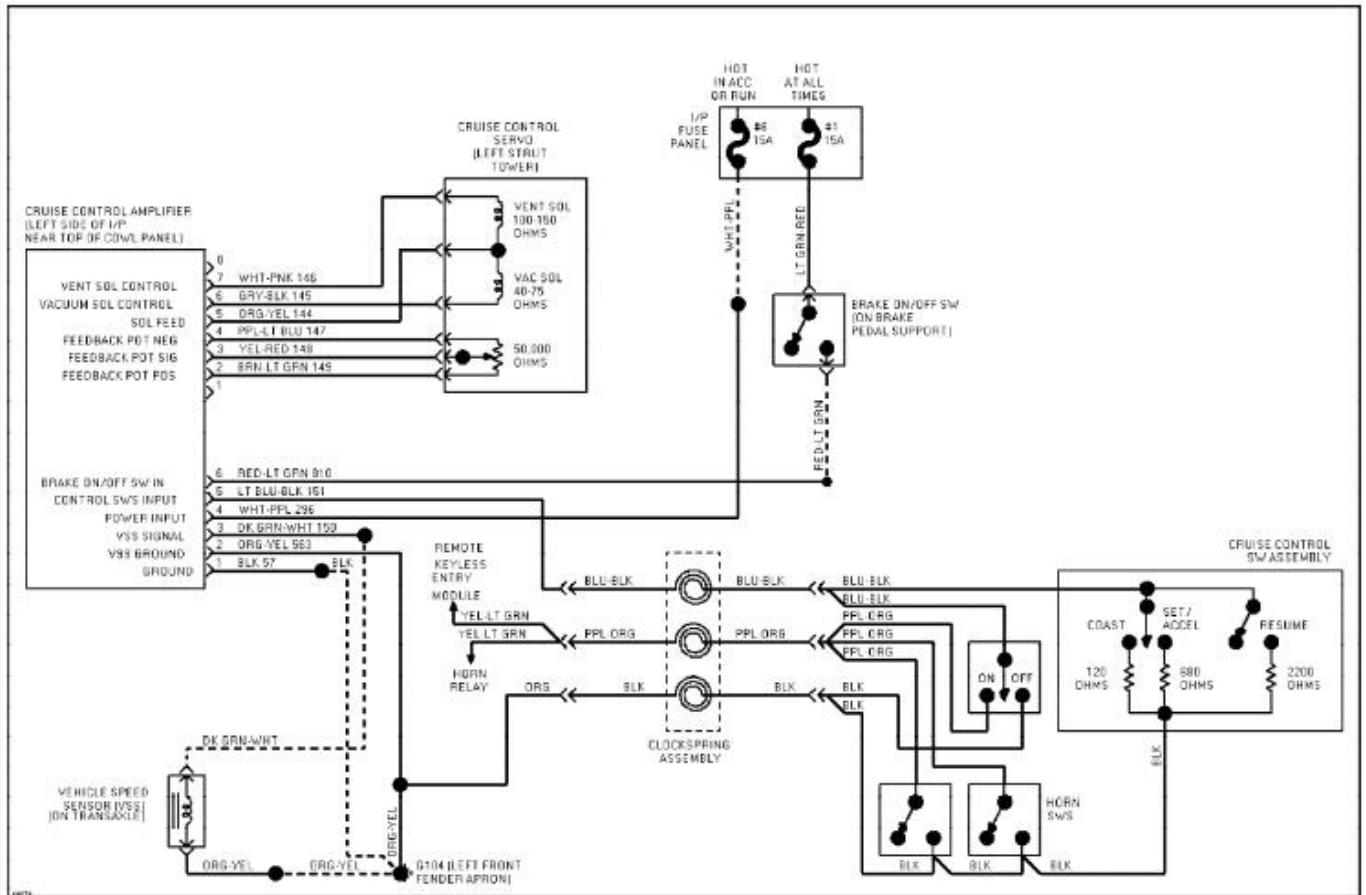

1994 System Wiring Diagrams
Ford - Taurus

PAVLIN

Fig. 11: 3.0L Flex Fuel, Cruise Control Circuit
1994 Ford Taurus LX

1994 System Wiring Diagrams
Ford - Taurus

PAVLIN

Fig. 12: 3.0L SHO, Cruise Control Circuit
1994 Ford Taurus LX