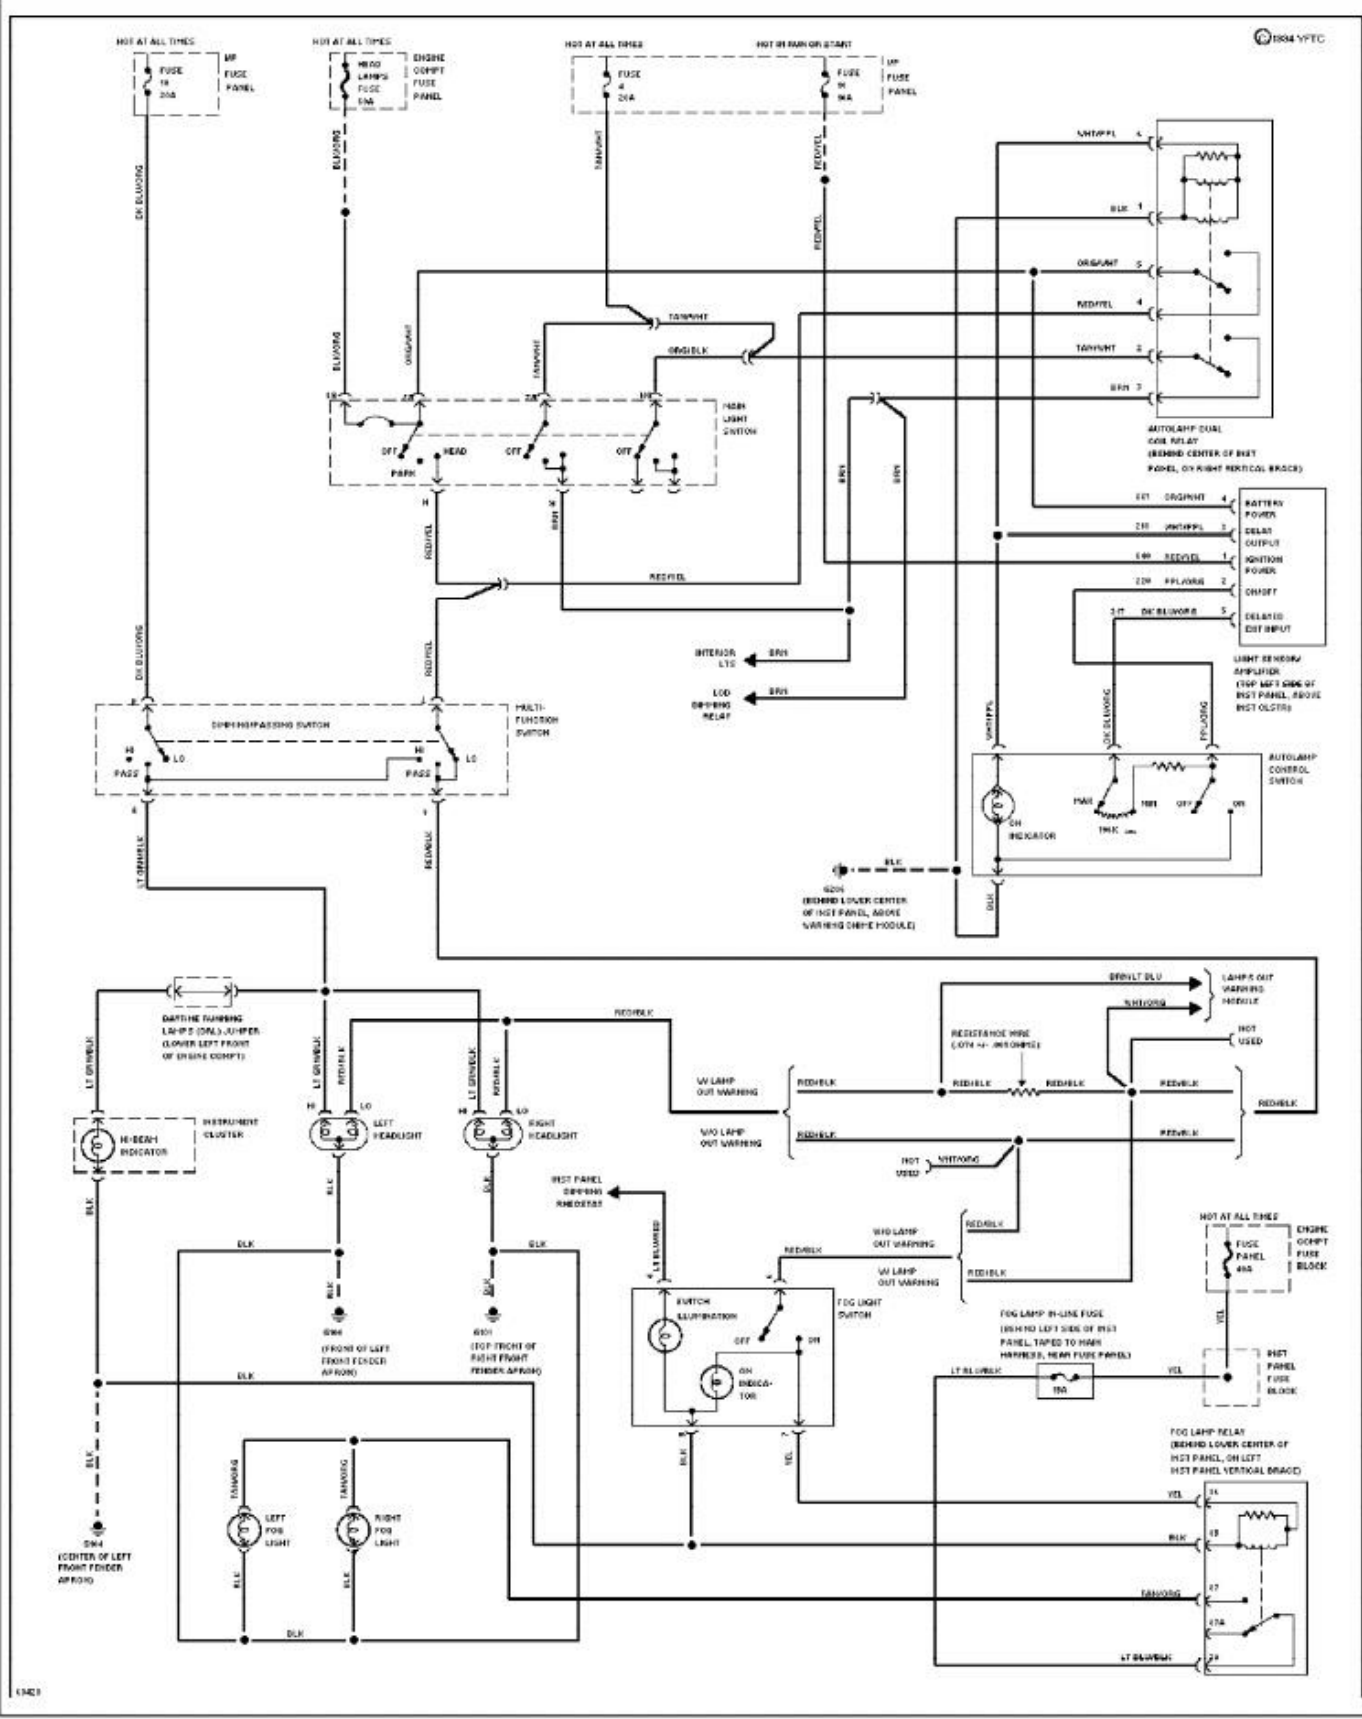

Fig. 38: Headlamps Circuit, W/ DRL
1994 Ford Taurus LX

1994 System Wiring Diagrams Ford - Taurus

PAVLIN

Fig. 37: Autolamps Circuit, W/O DRL
1994 Ford Taurus LX