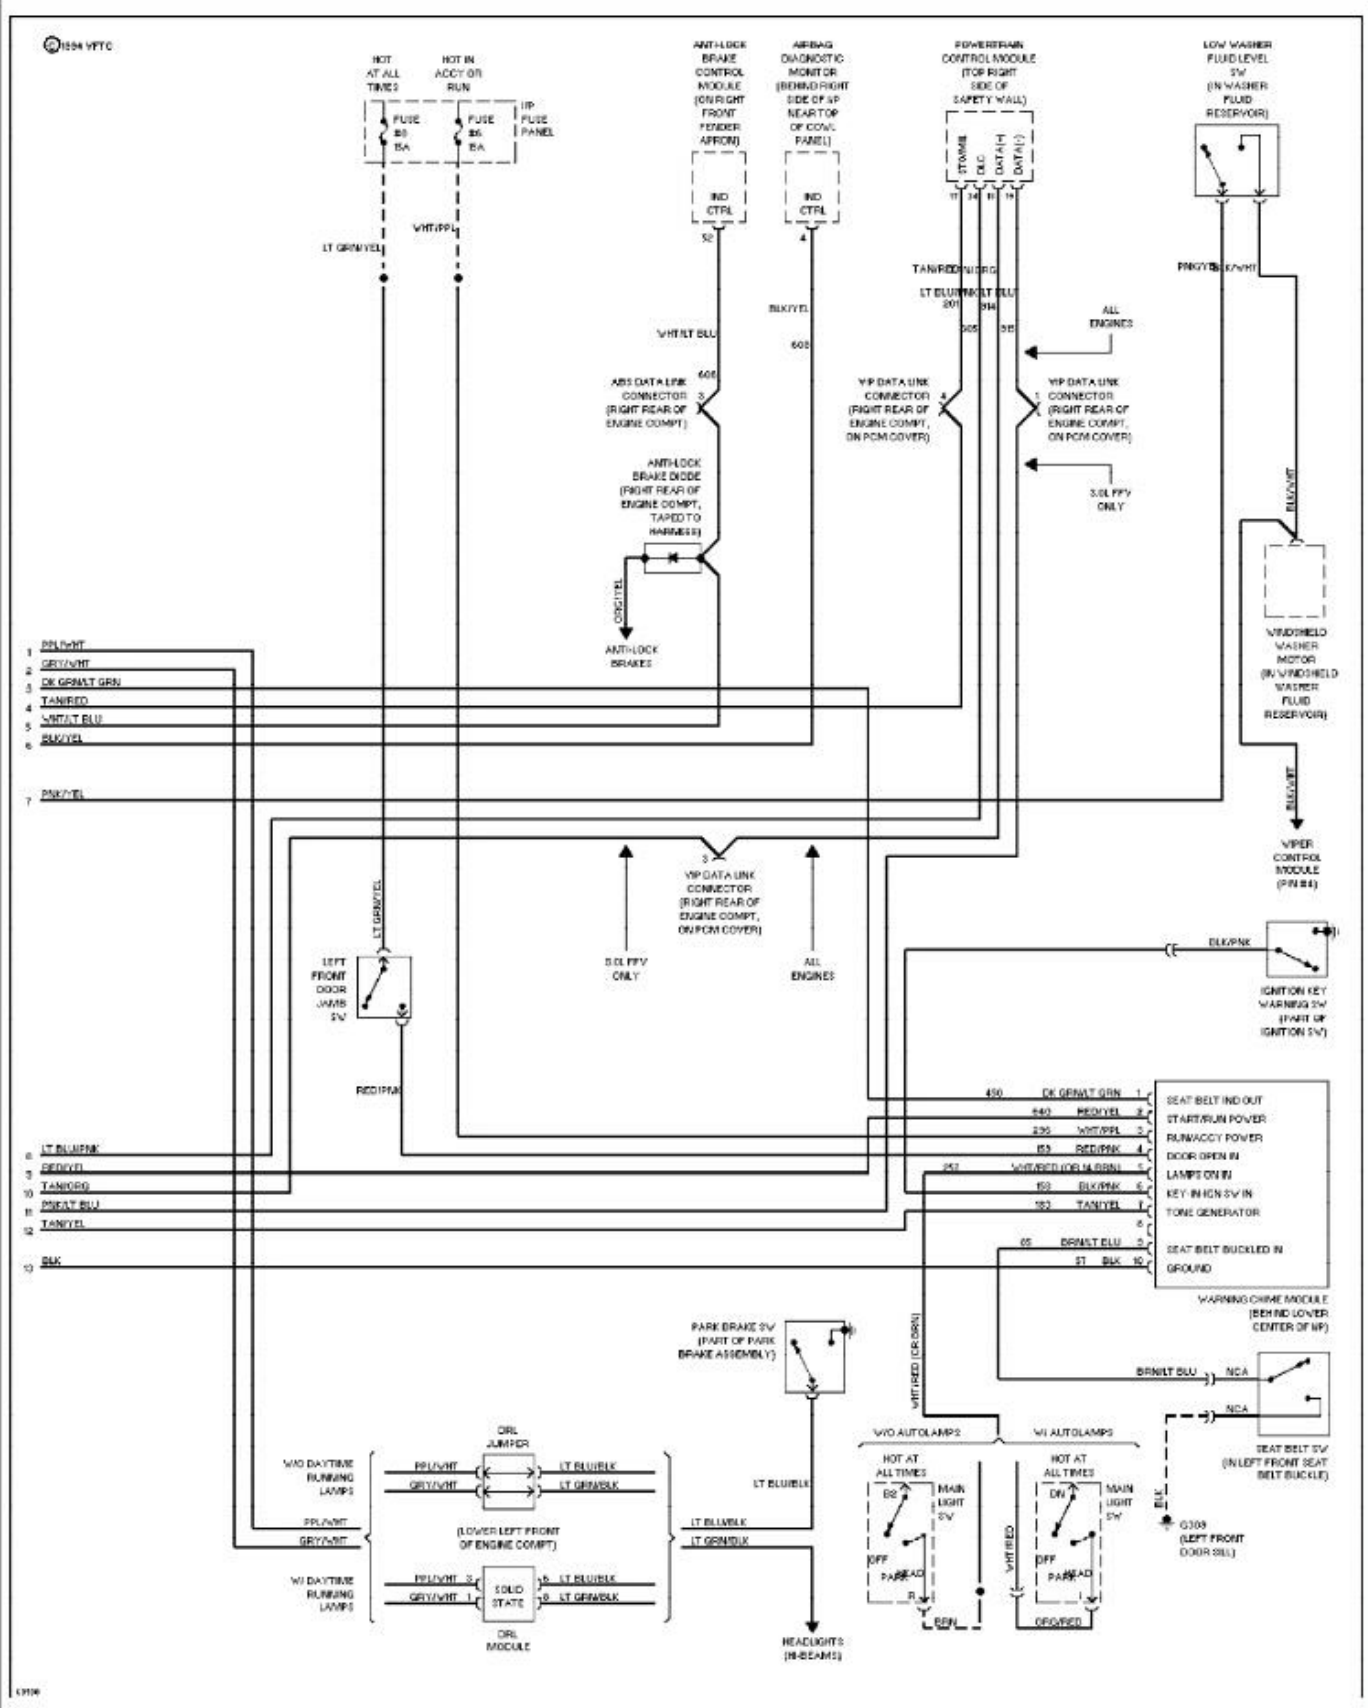

Fig. 47: 3.0L Flex Fuel, Lamp Monitor Circuit
1994 Ford Taurus LX

1994 System Wiring Diagrams
Ford - Taurus

PAVLIN

Fig. 46: 3.0L Flex Fuel, Electronic Cluster Circuit (2 of 2)
1994 Ford Taurus LX