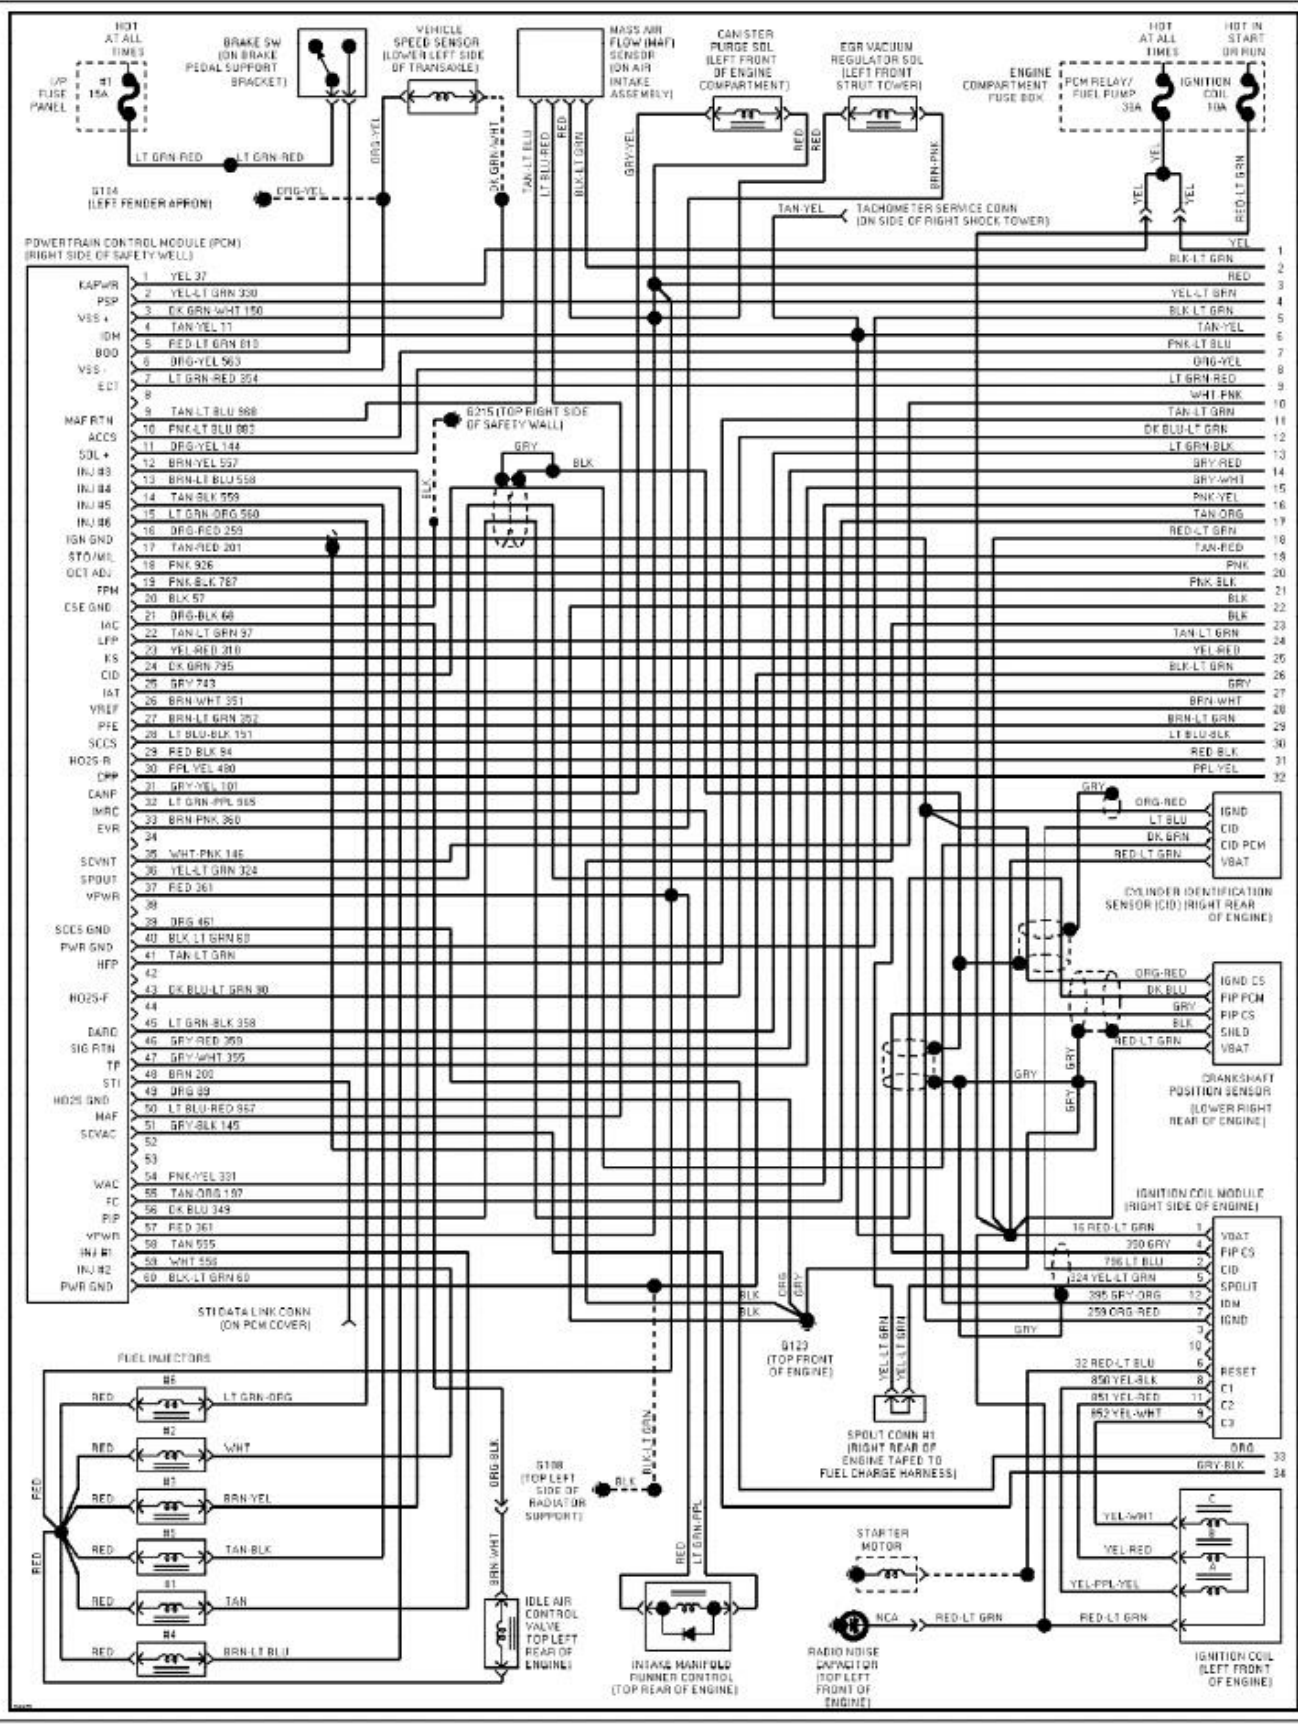

1994 System Wiring Diagrams Ford - Taurus

PAVLIN

Fig. 19: 3.0L Flex Fuel, Engine Performance Circuits (2 of 2)
1994 Ford Taurus LX

1994 System Wiring Diagrams Ford - Taurus

PAVLIN

Fig. 20: 3.0L SHO, Engine Performance Circuits (1 of 2)
1994 Ford Taurus LX