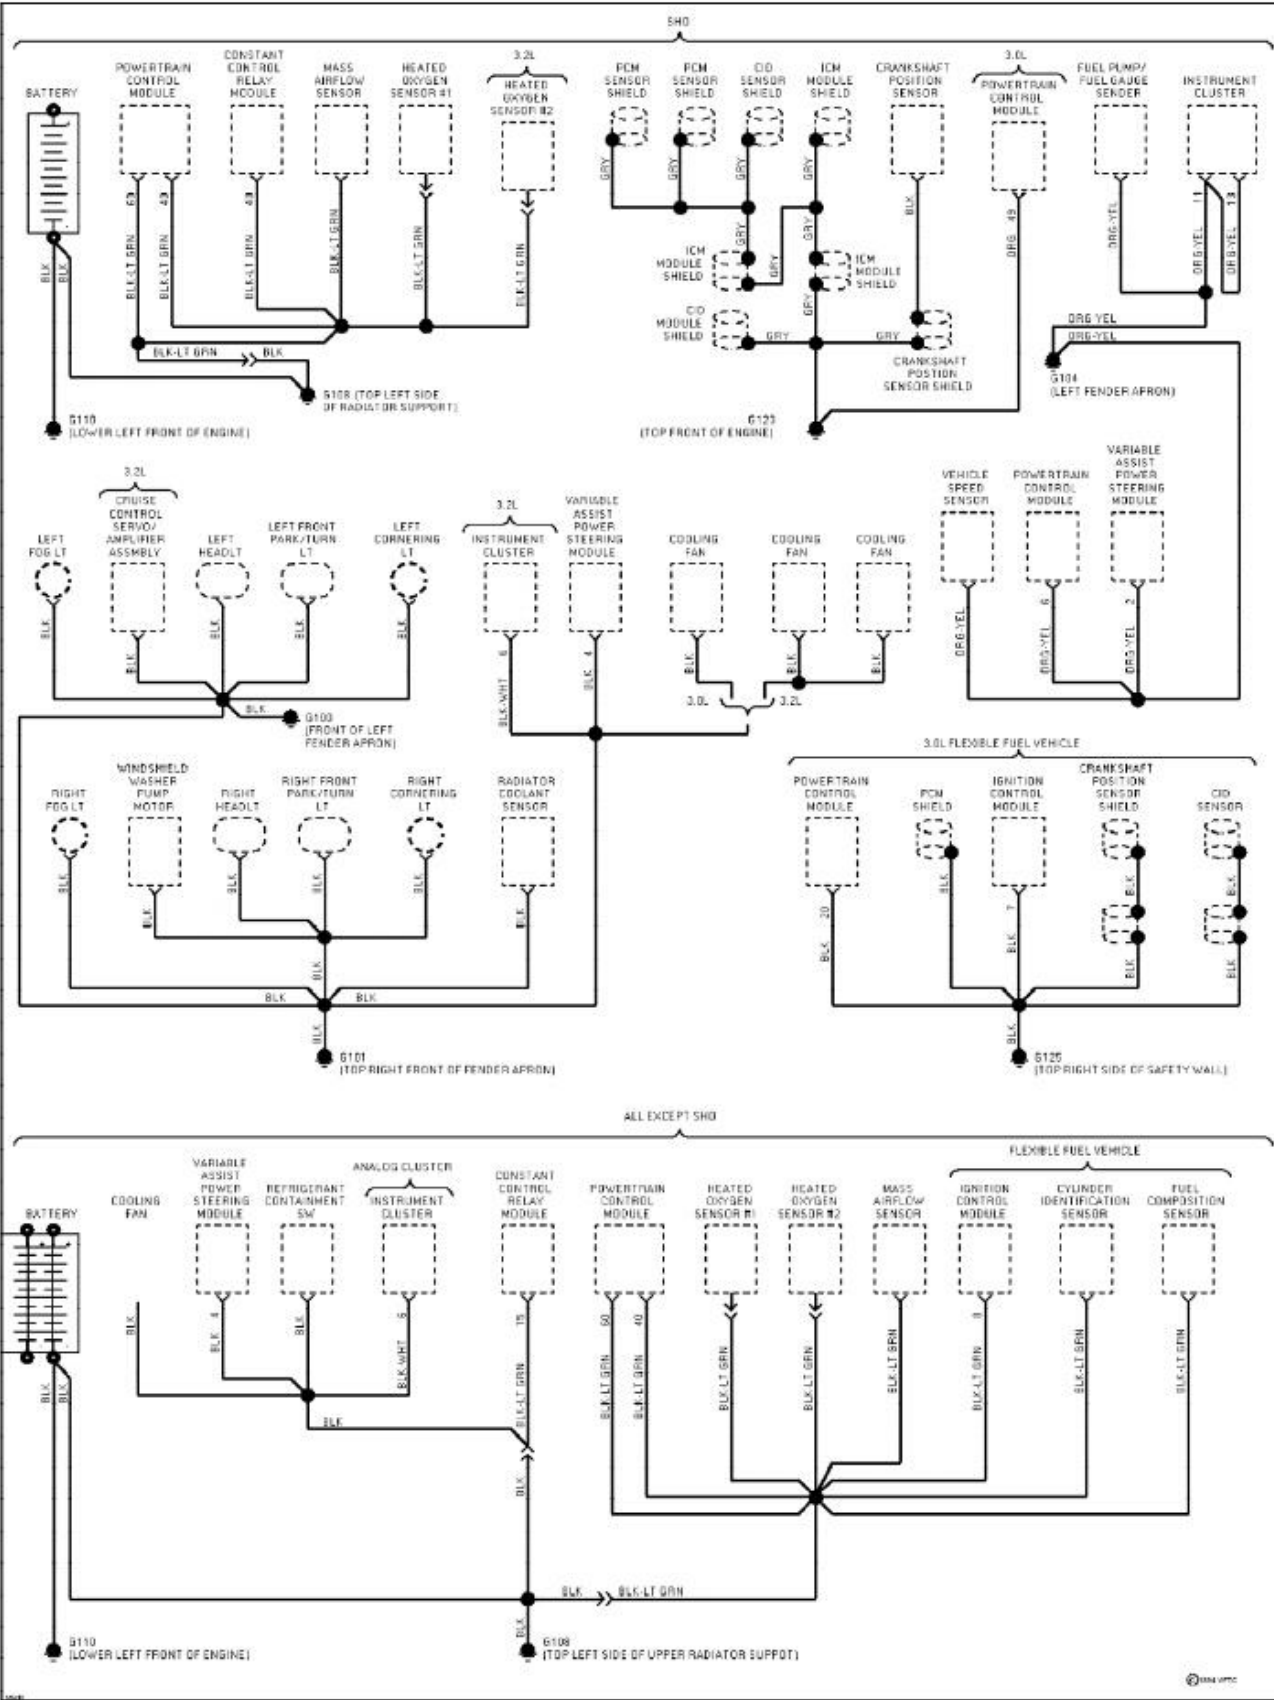

1994 System Wiring Diagrams
Ford - Taurus

PAVLIN

Fig. 31: Ground Distribution Circuit (1 of 5)
1994 Ford Taurus LX