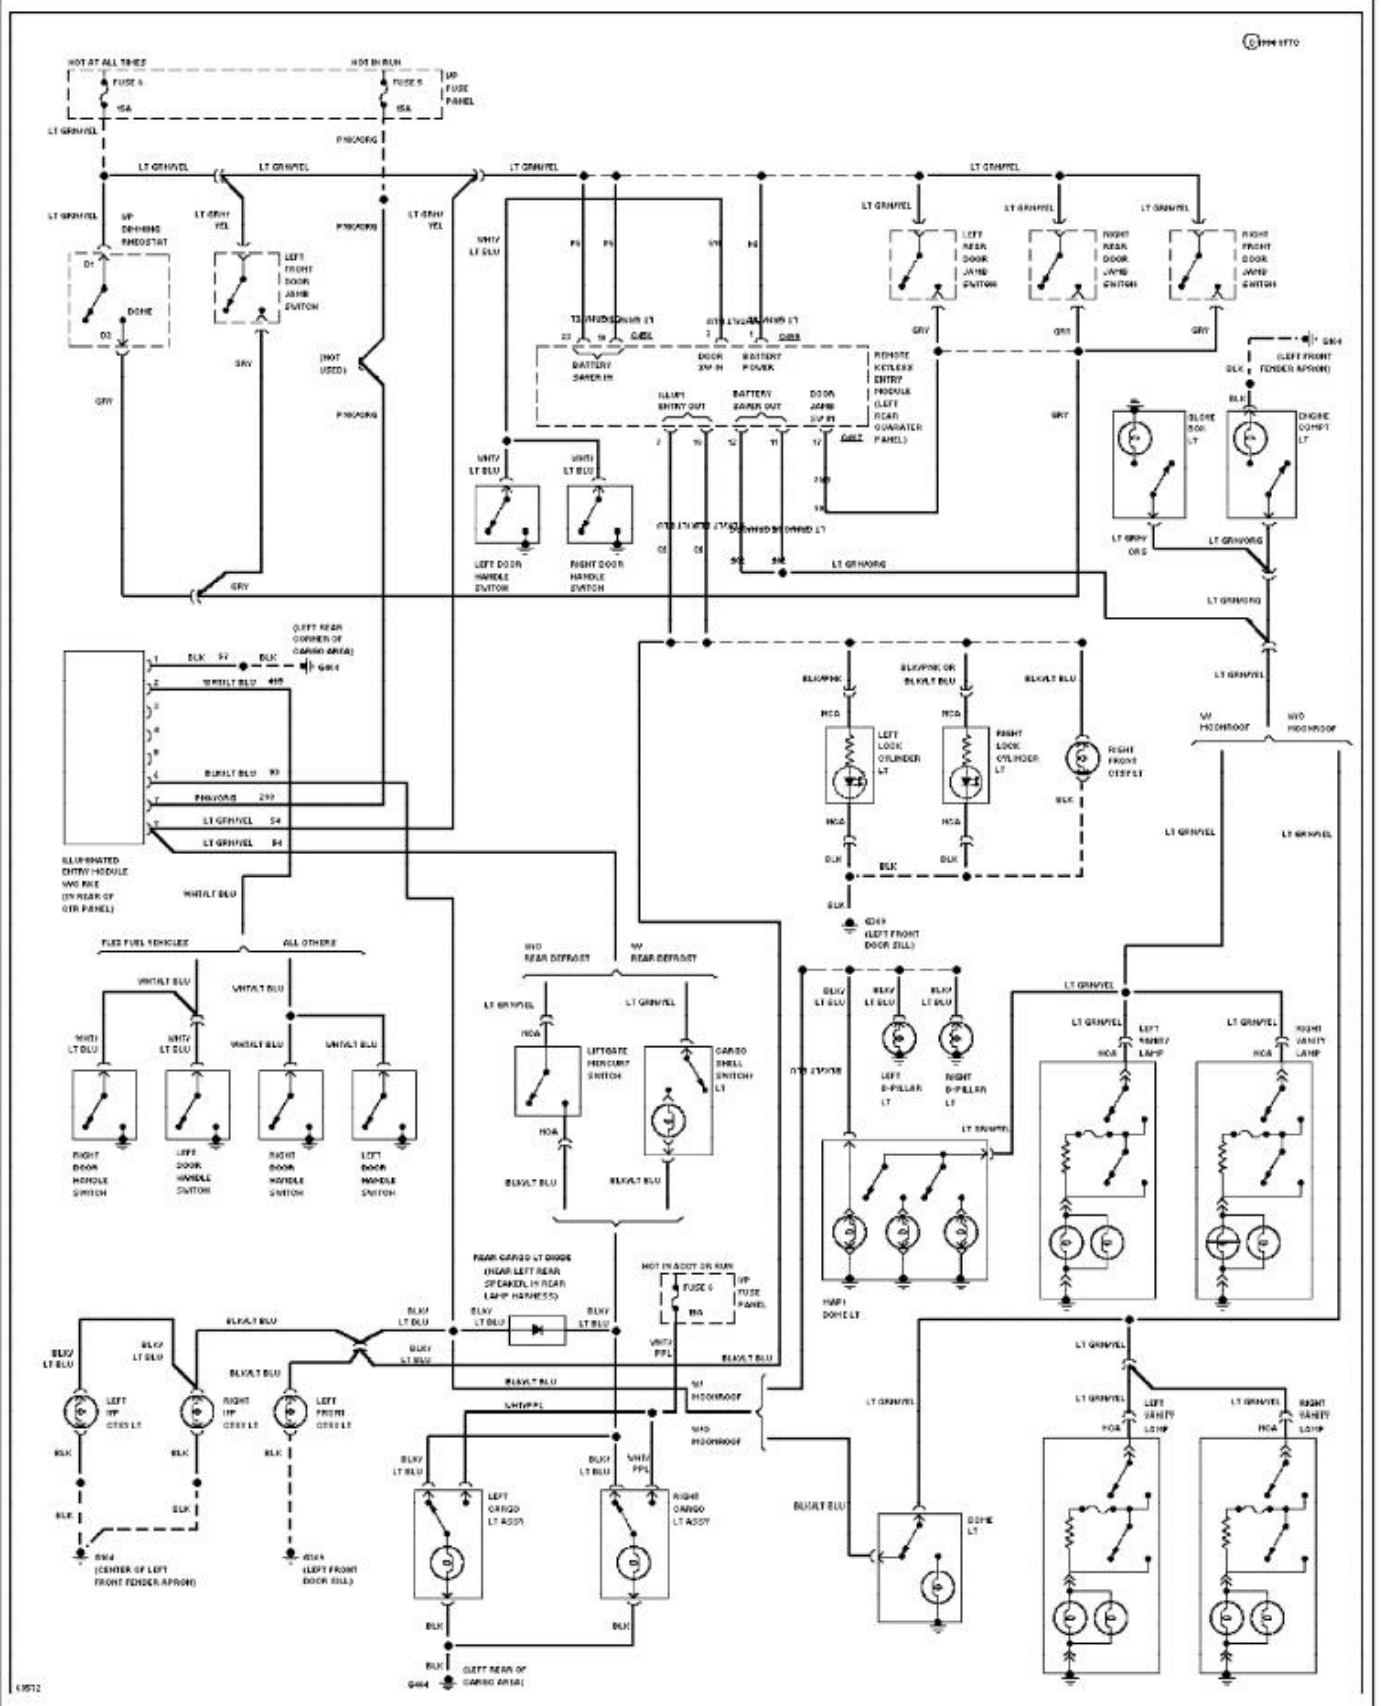

1994 System Wiring Diagrams Ford - Taurus

PAVLIN

Fig. 66: Courtesy Lamps Circuit, Wagon
1994 Ford Taurus LX