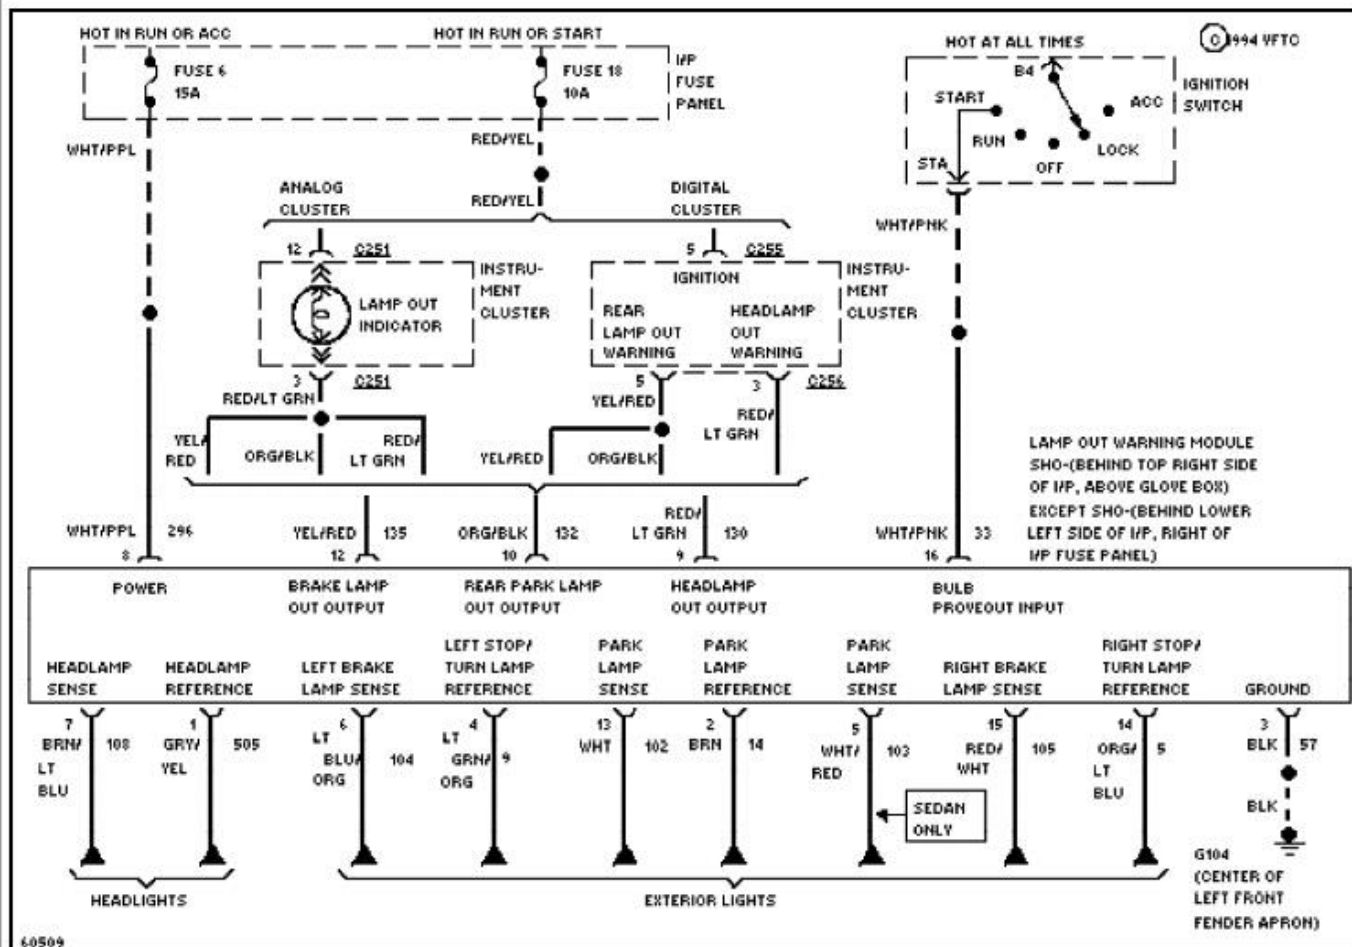

1994 System Wiring Diagrams
Ford - Taurus

PAVLIN

60509