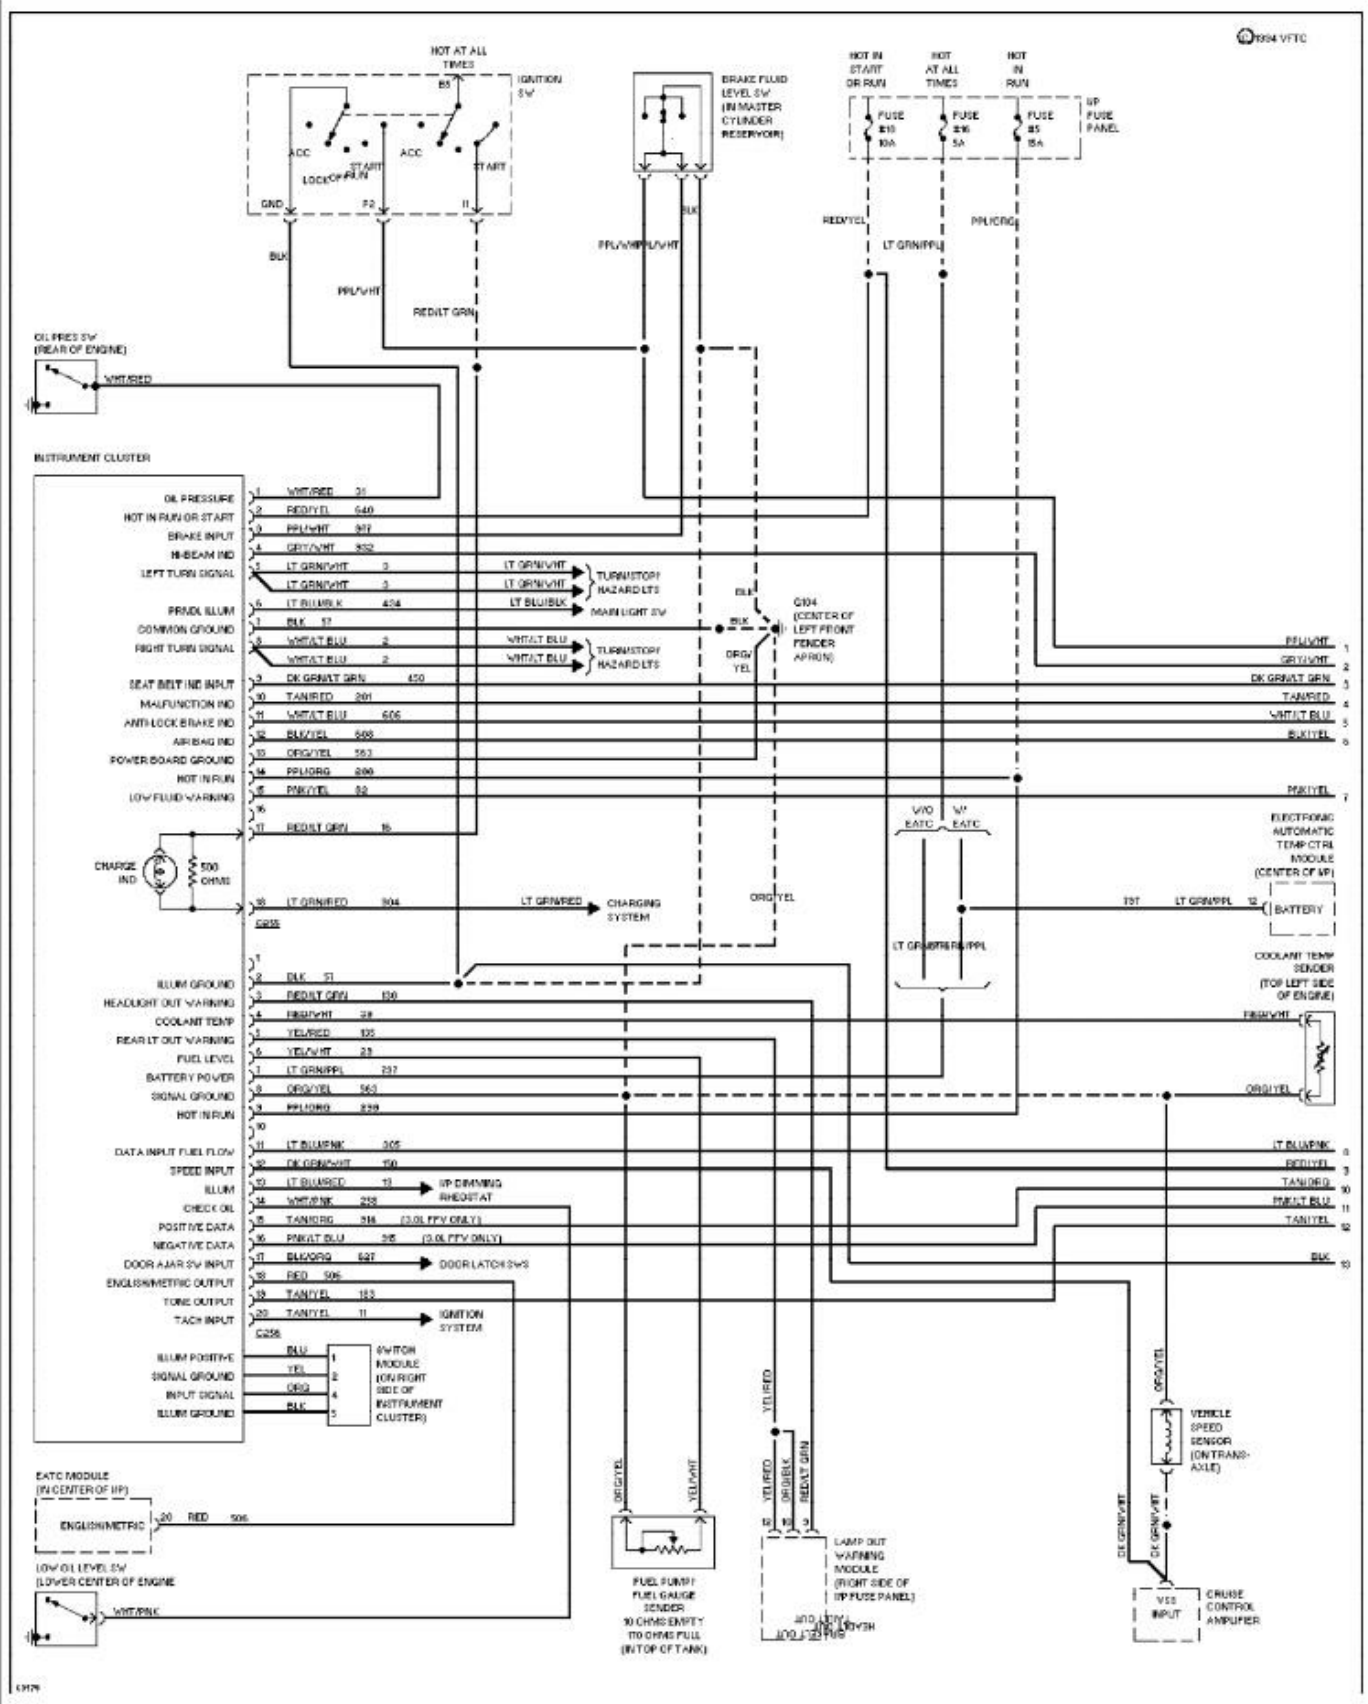

PAVLIN

**Fig. 44: 3.0L Flex Fuel, Analog Cluster Circuit (2 of 2)
1994 Ford Taurus LX**

1994 System Wiring Diagrams Ford - Taurus

PAVLIN

Fig. 45: 3.0L Flex Fuel, Electronic Cluster Circuit (1 of 2)
1994 Ford Taurus LX