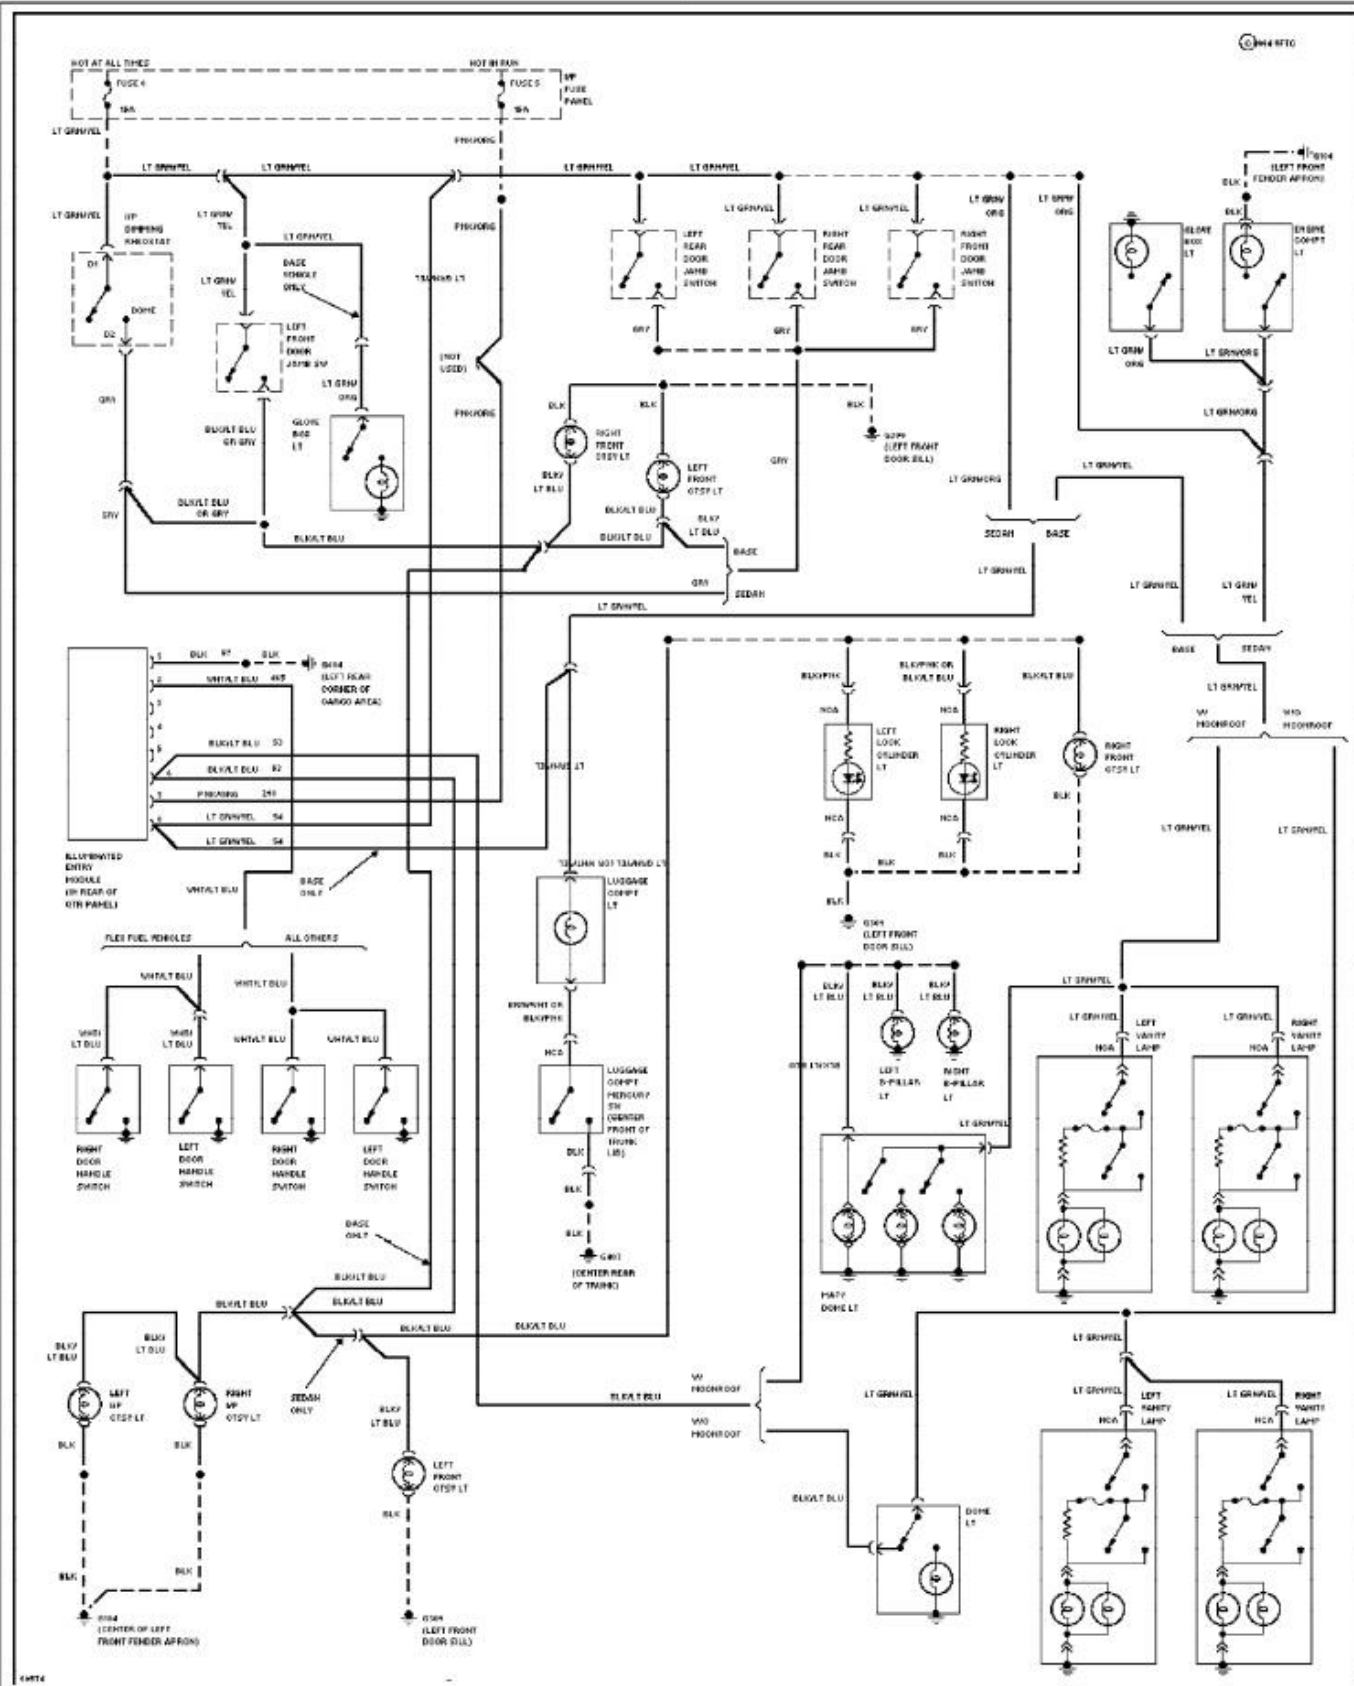

1994 System Wiring Diagrams Ford - Taurus

PAVLIN

**Fig. 64: Courtesy Lamps Circuit, Sedan W/
Remote/Keyless Entry**
1994 Ford Taurus LX

1994 System Wiring Diagrams Ford - Taurus

PAVLIN

Fig. 65: Courtesy Lamps Circuit, Sedan W/O Remote/Keyless Entry
1994 Ford Taurus LX