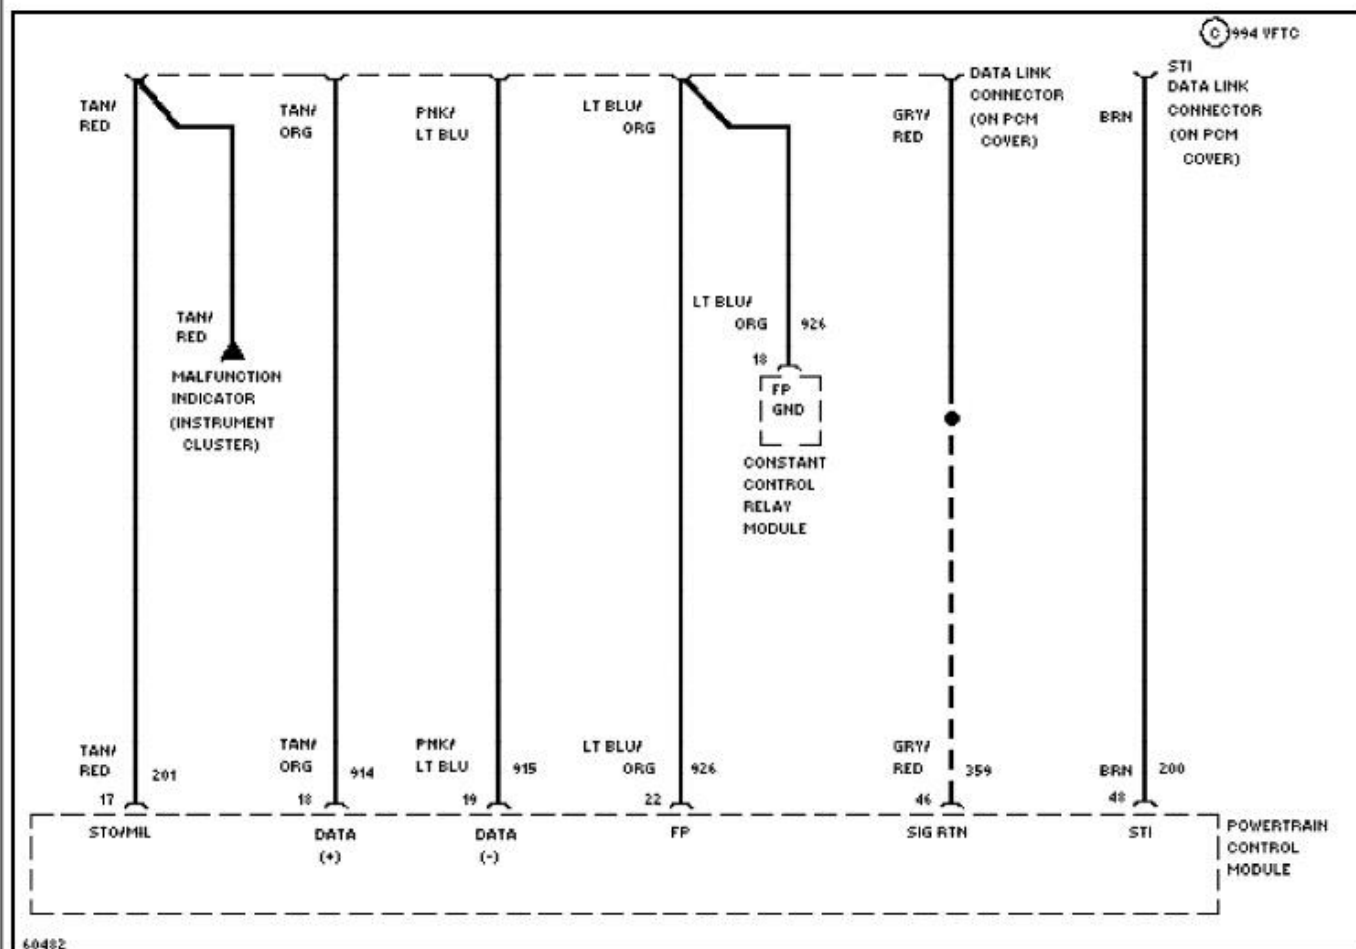

1994 System Wiring Diagrams
Ford - Taurus

PAVLIN

Fig. 7: 3.0L SHO, Computer Data Lines
1994 Ford Taurus LX

1994 System Wiring Diagrams
Ford - Taurus

PAVLIN

Fig. 8: 3.0L, Computer Data Lines
1994 Ford Taurus LX