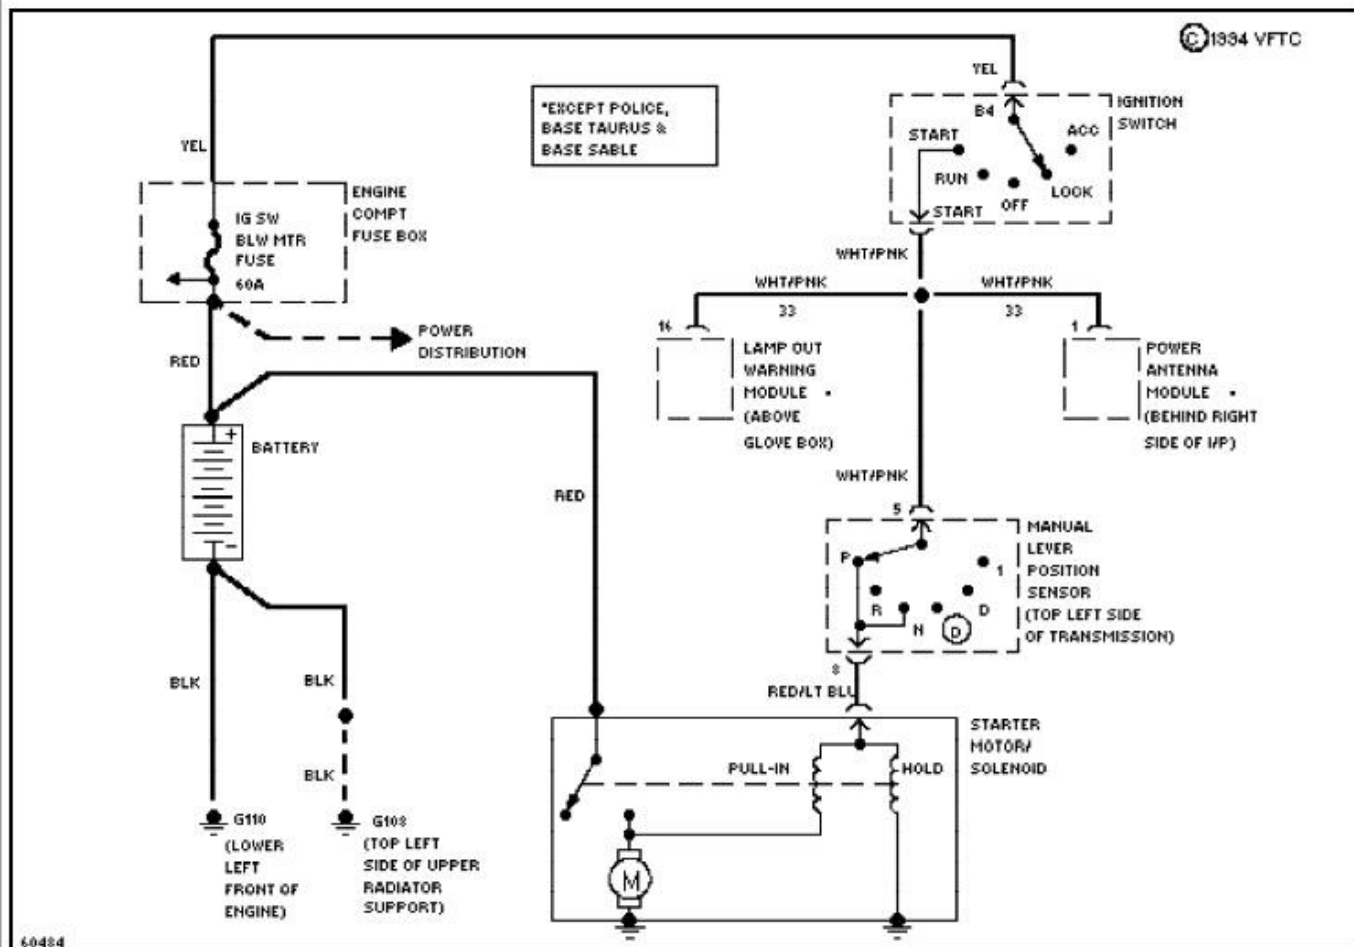

1994 System Wiring Diagrams
Ford - Taurus

PAVLIN

60484