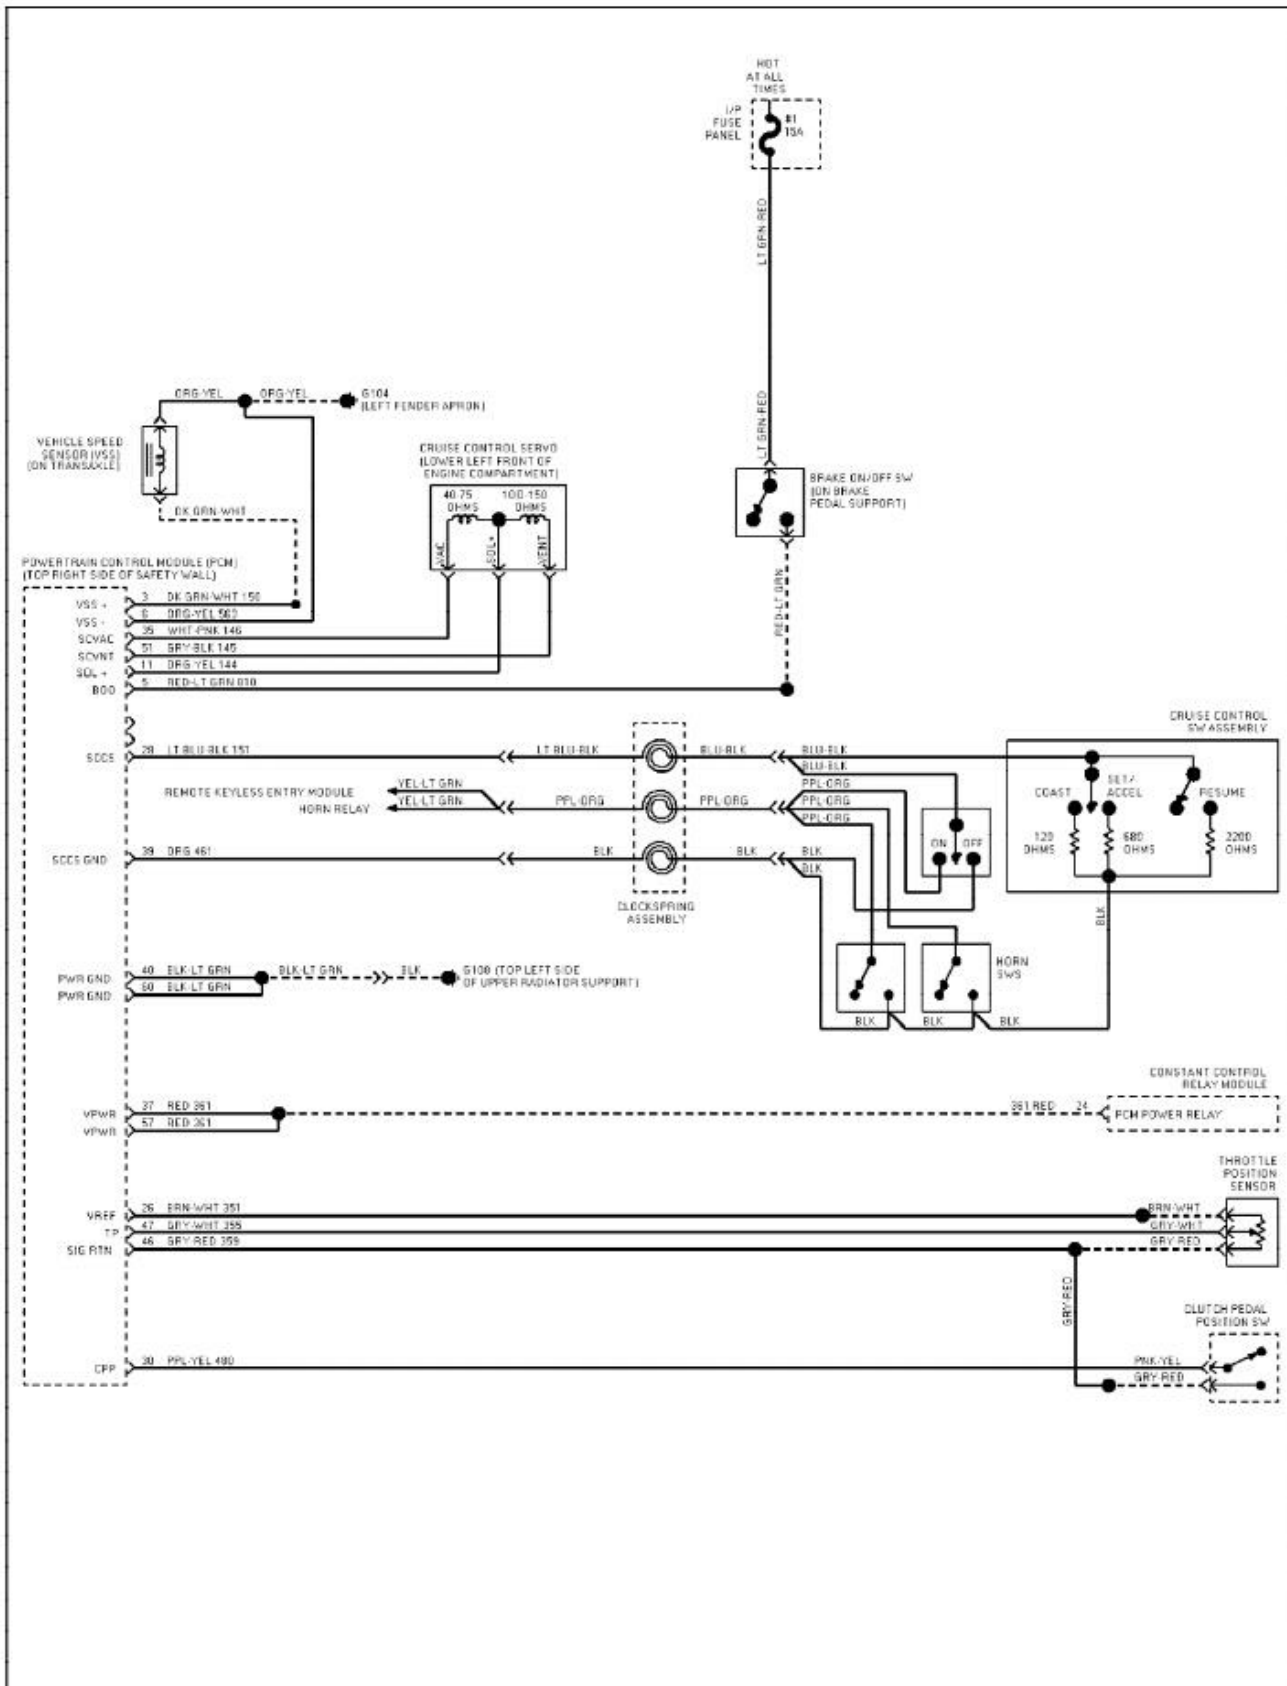

1994 System Wiring Diagrams
Ford - Taurus

PAVLIN

Fig. 11: 3.0L Flex Fuel, Cruise Control Circuit
1994 Ford Taurus LX

1994 System Wiring Diagrams
Ford - Taurus

PAVLIN

Fig. 12: 3.0L SHO, Cruise Control Circuit
1994 Ford Taurus LX