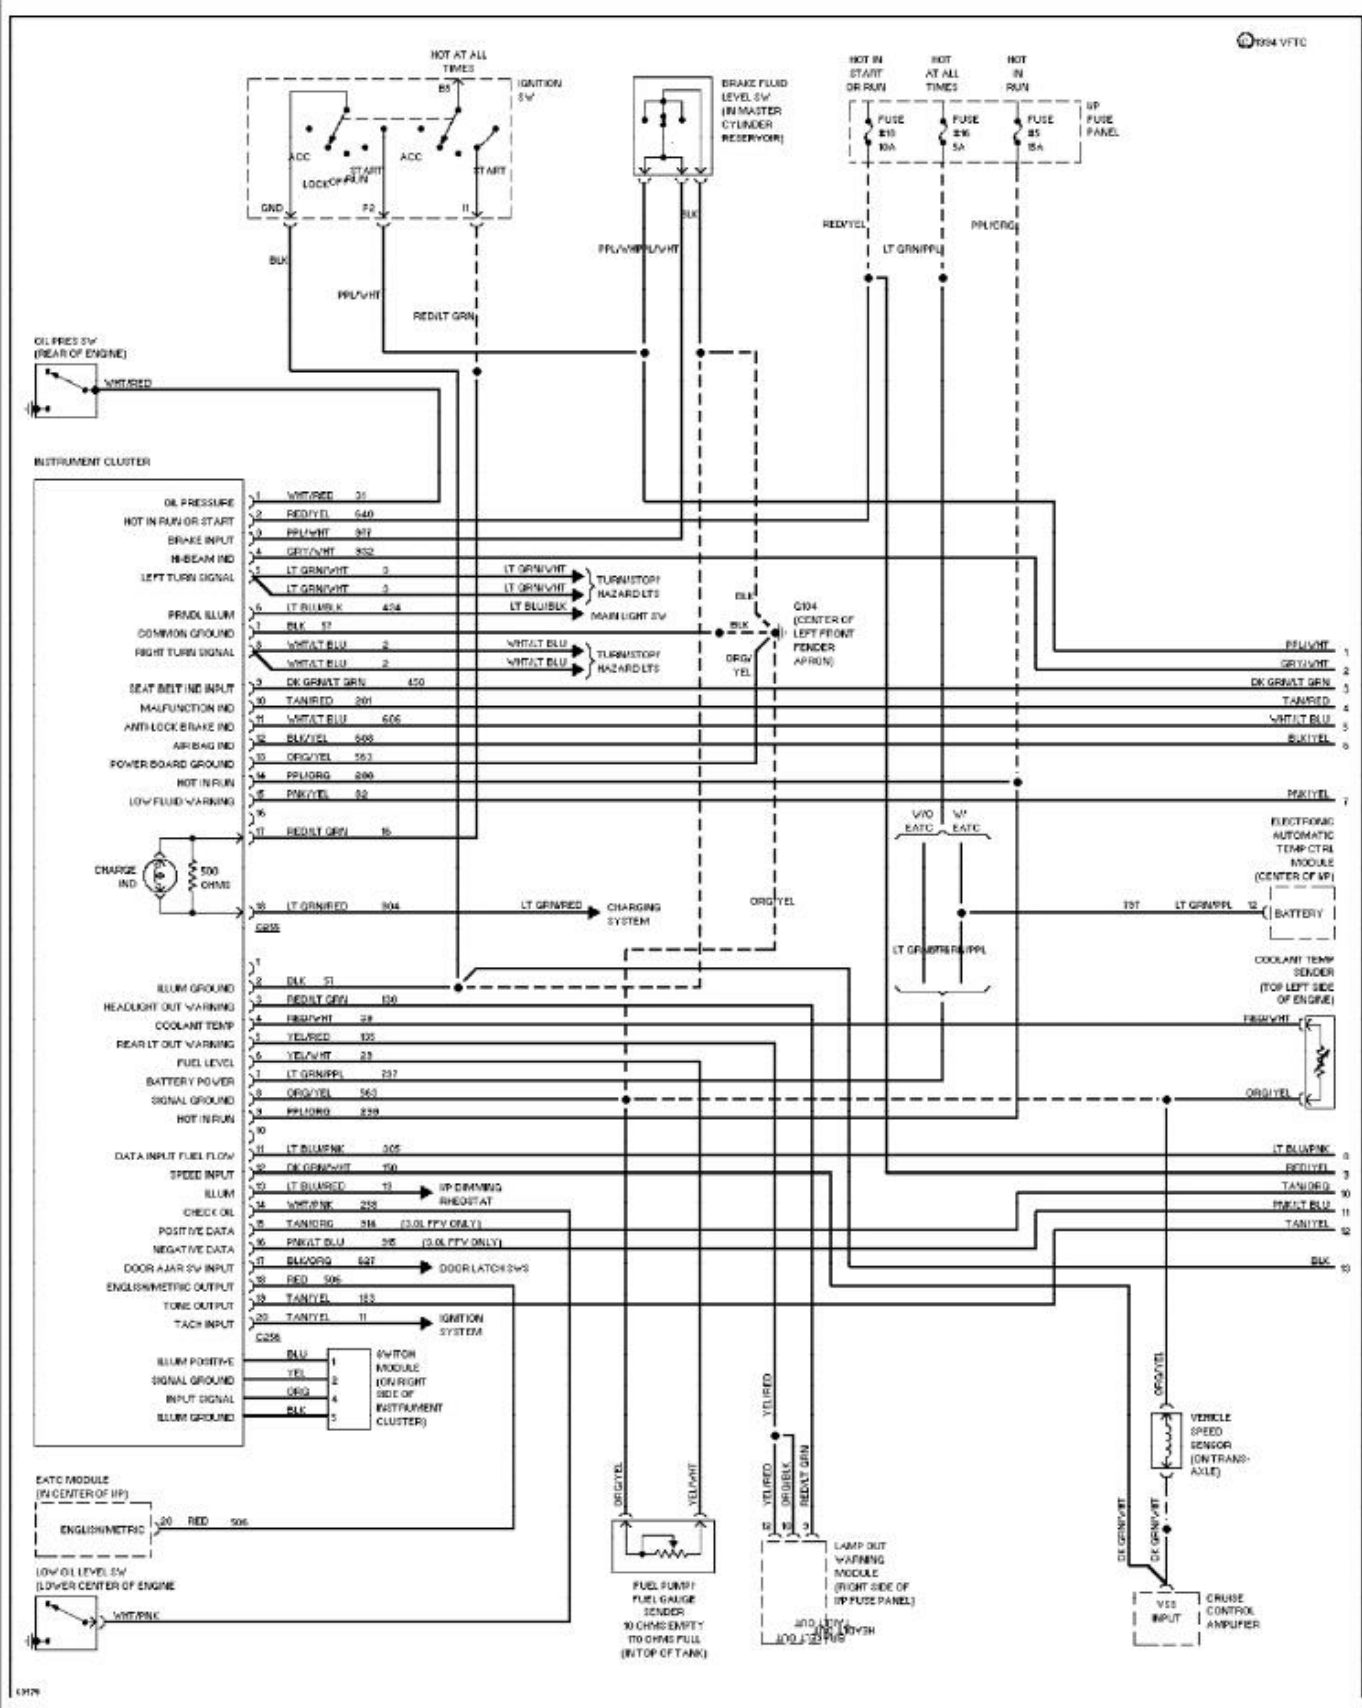

1994 System Wiring Diagrams Ford - Taurus

PAVLIN

Fig. 52: 3.0L, Analog Cluster Circuit (2 of 2)
1994 Ford Taurus LX

1994 System Wiring Diagrams Ford - Taurus

PAVLIN

Fig. 53: 3.0L, Electronic Cluster Circuit (1 of 2)
1994 Ford Taurus LX