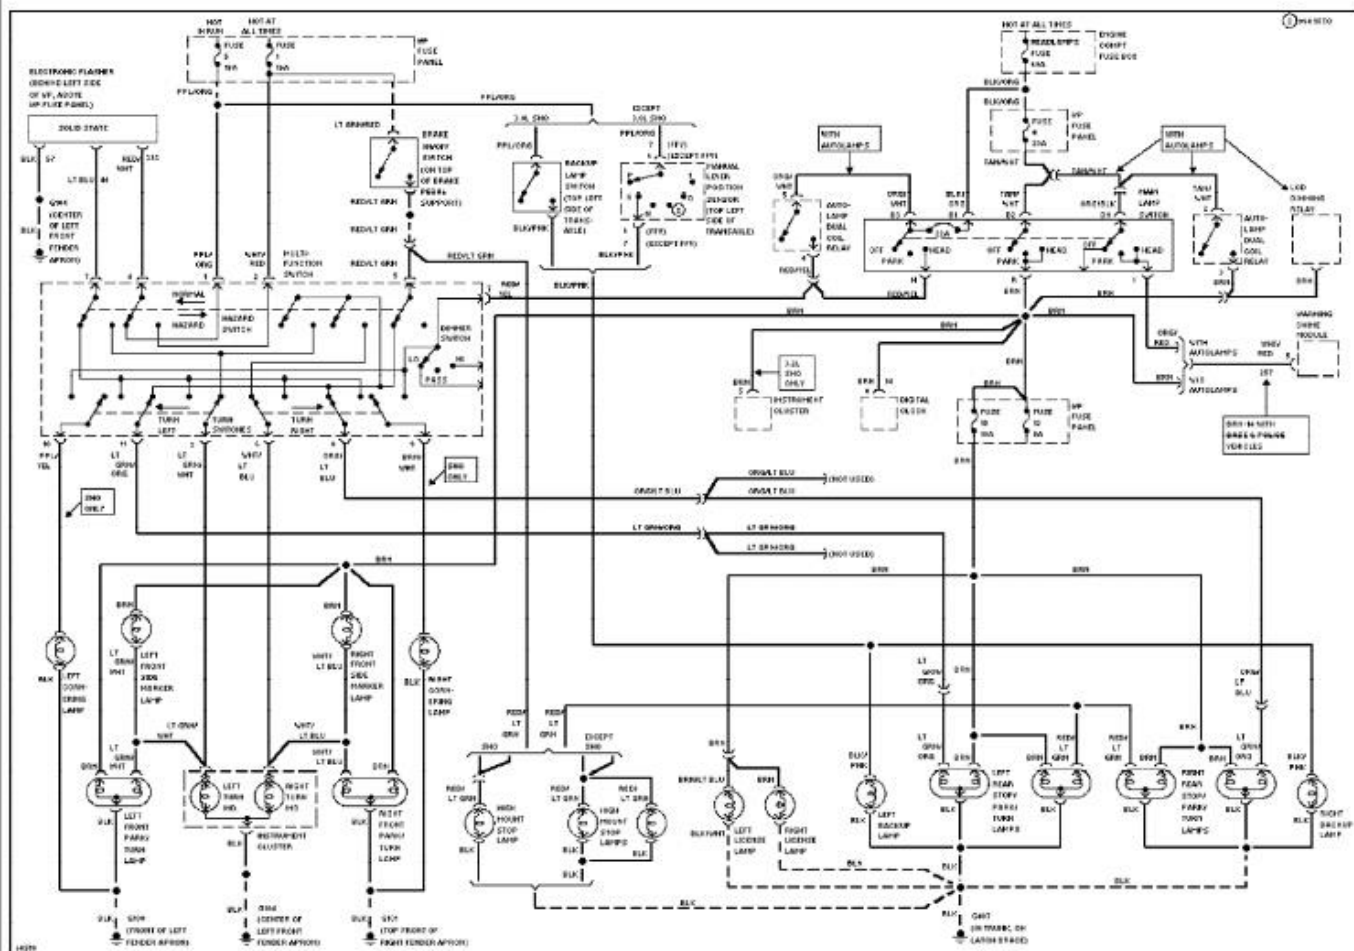

1994 System Wiring Diagrams
Ford - Taurus

PAVLIN