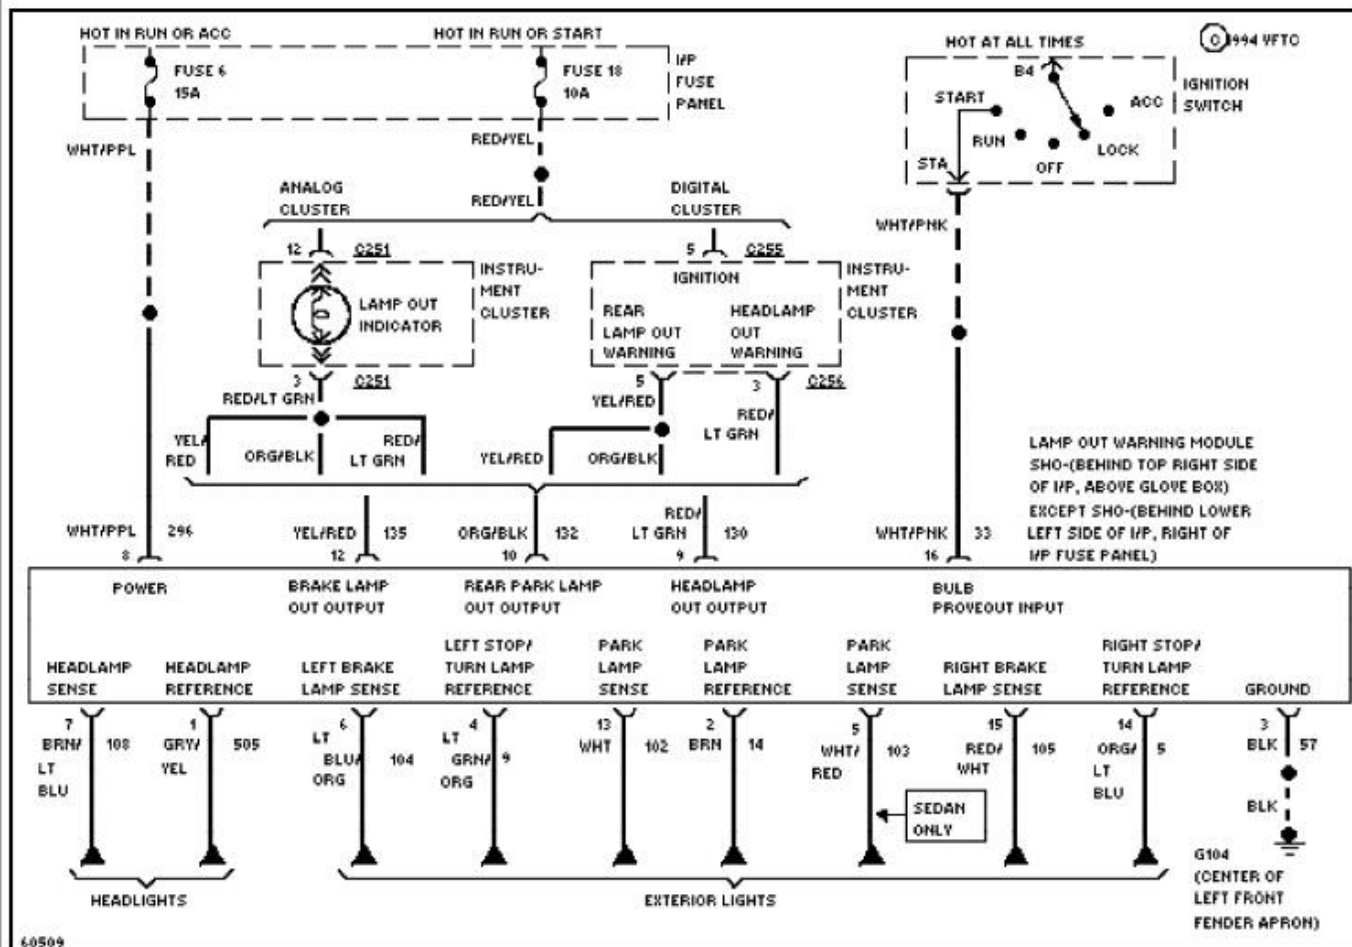

1994 System Wiring Diagrams Ford - Taurus

PAVLIN

Fig. 62: 3.8L, Electronic Cluster Circuit (2 of 2)
1994 Ford Taurus LX

1994 System Wiring Diagrams
Ford - Taurus

PAVLIN

Fig. 63: 3.8L, Lamp Monitor Circuit
1994 Ford Taurus LX