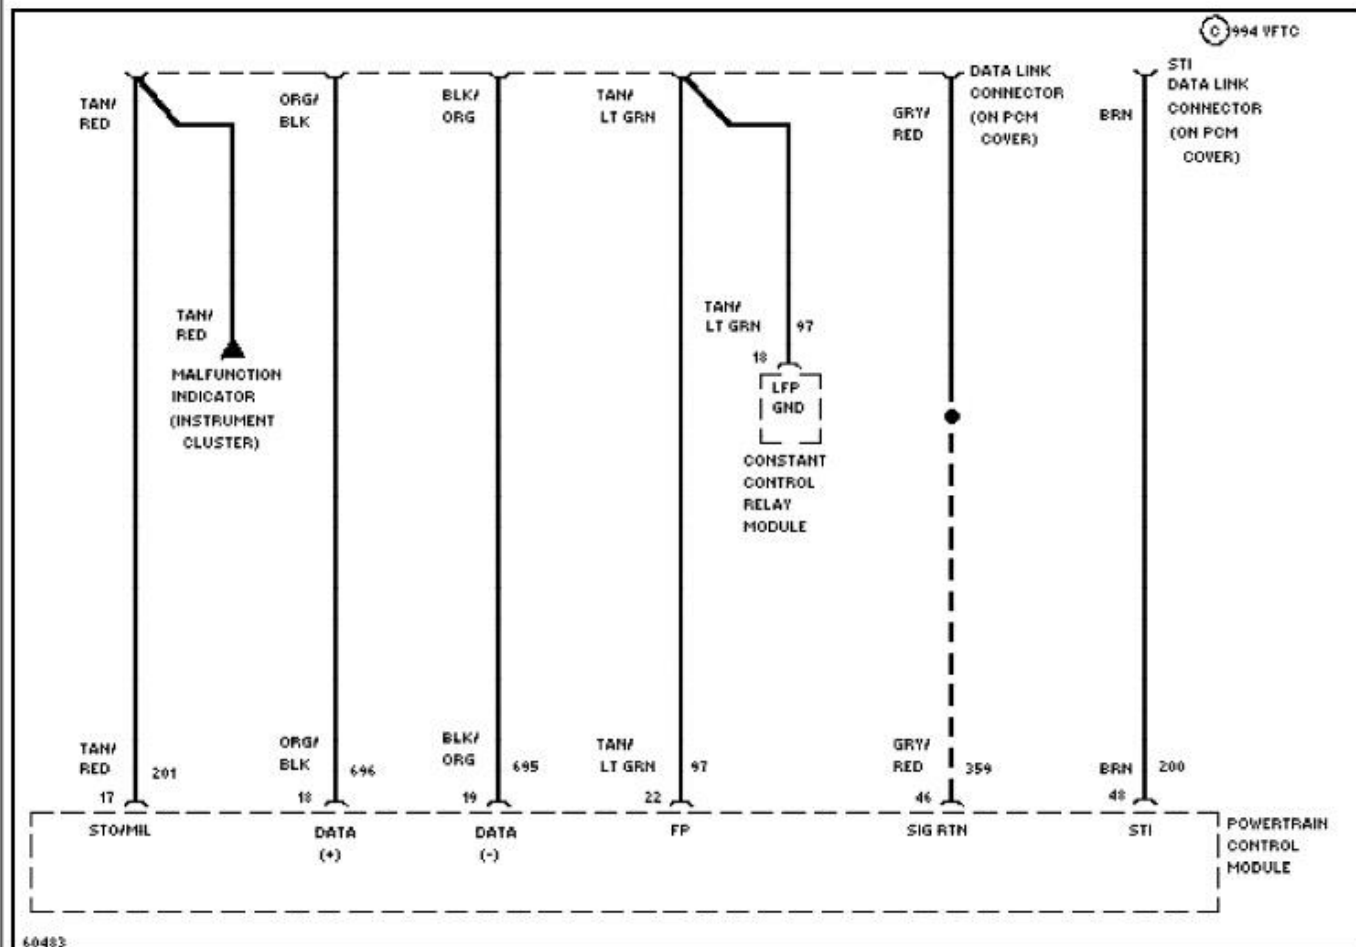

Fig. 10: 3.8L, Computer Data Lines
1994 Ford Taurus LX

1994 System Wiring Diagrams
Ford - Taurus

PAVLIN