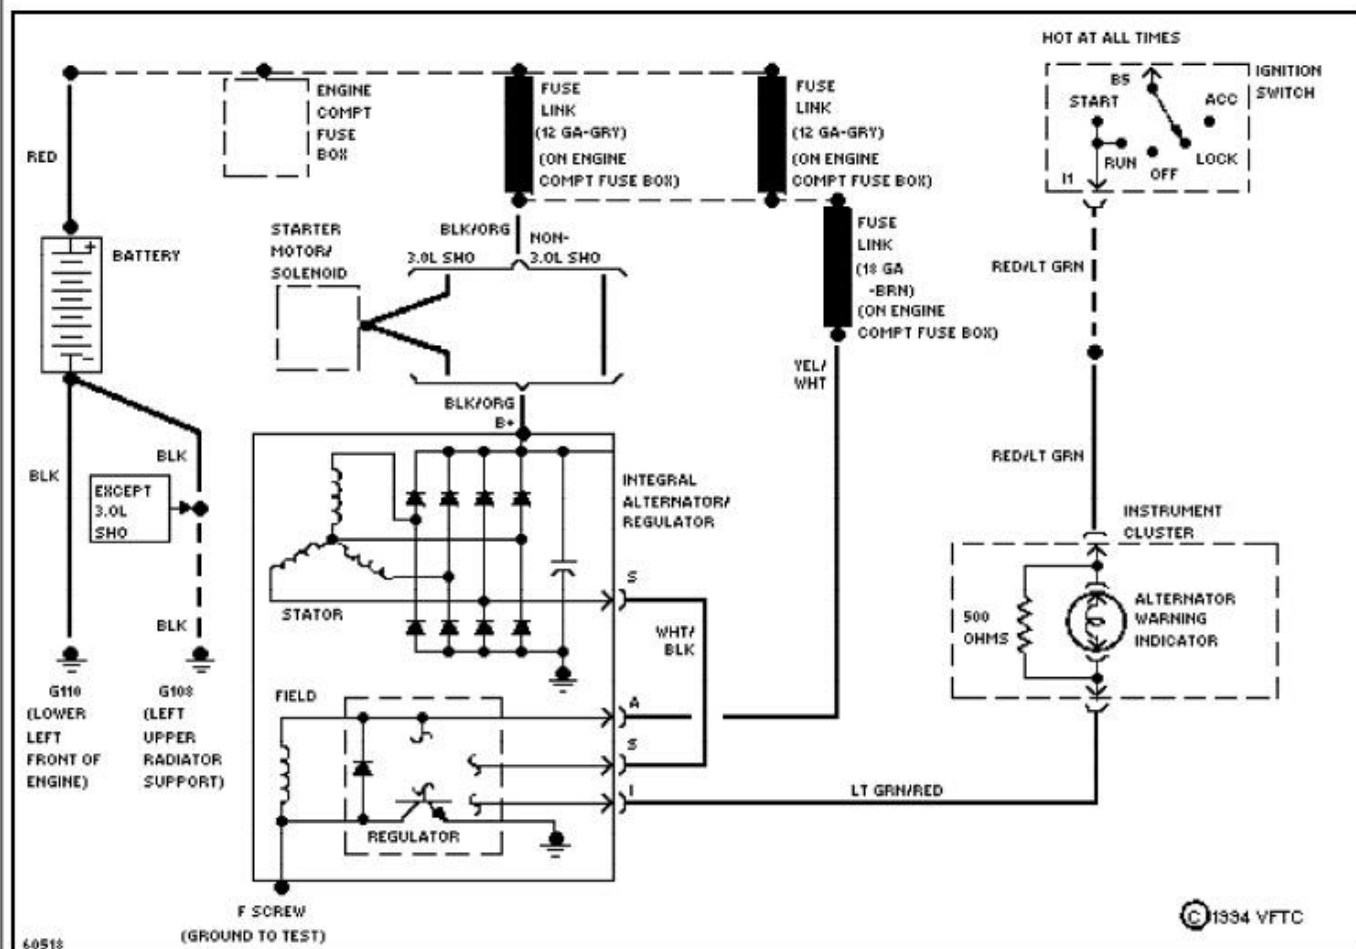

Fig. 98: 3.8L, Starting Circuit
1994 Ford Taurus LX

1994 System Wiring Diagrams
Ford - Taurus

PAVLIN