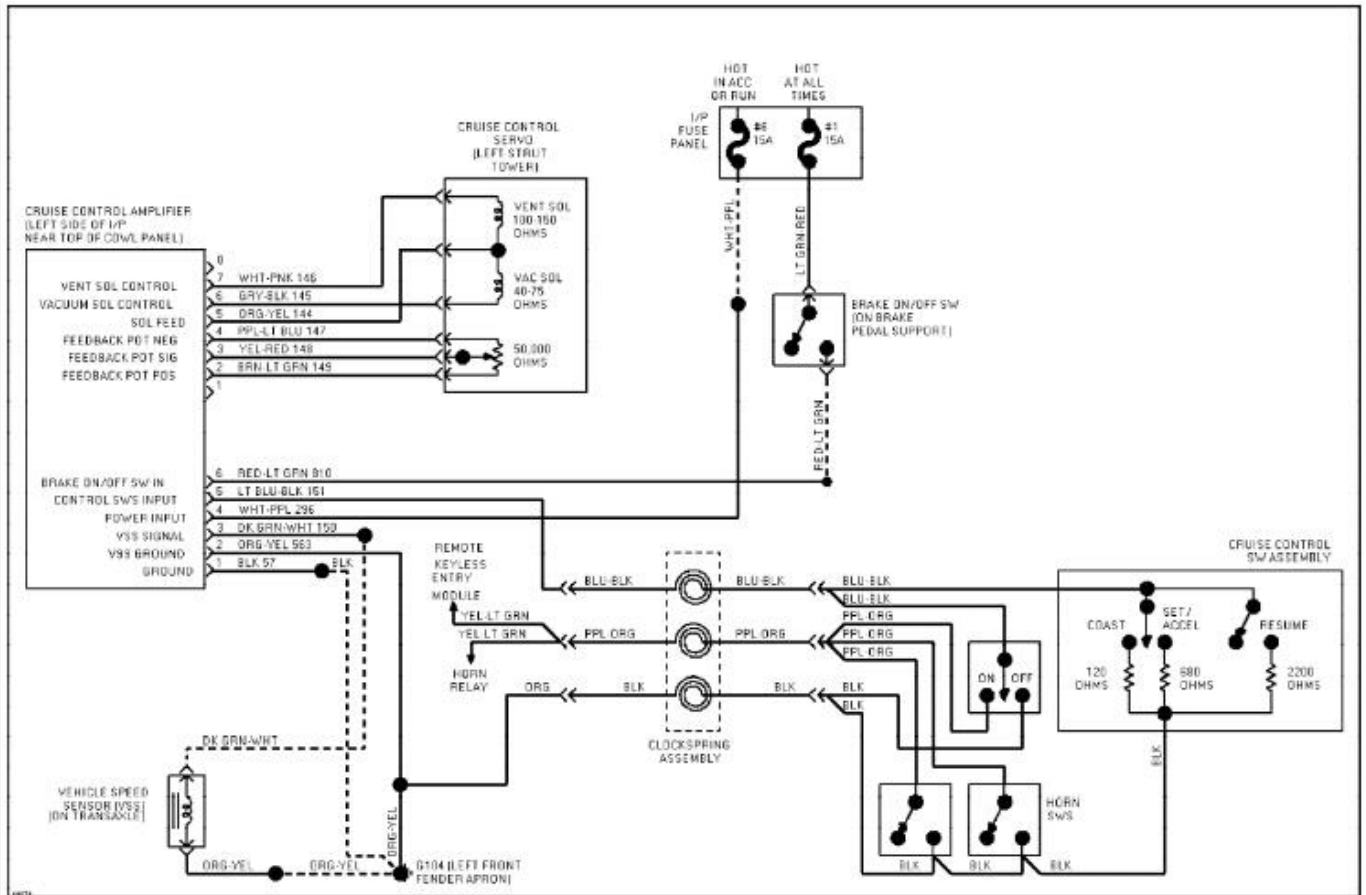

Fig. 16: Defogger Circuit
1994 Ford Taurus LX

1994 System Wiring Diagrams
Ford - Taurus

PAVLIN