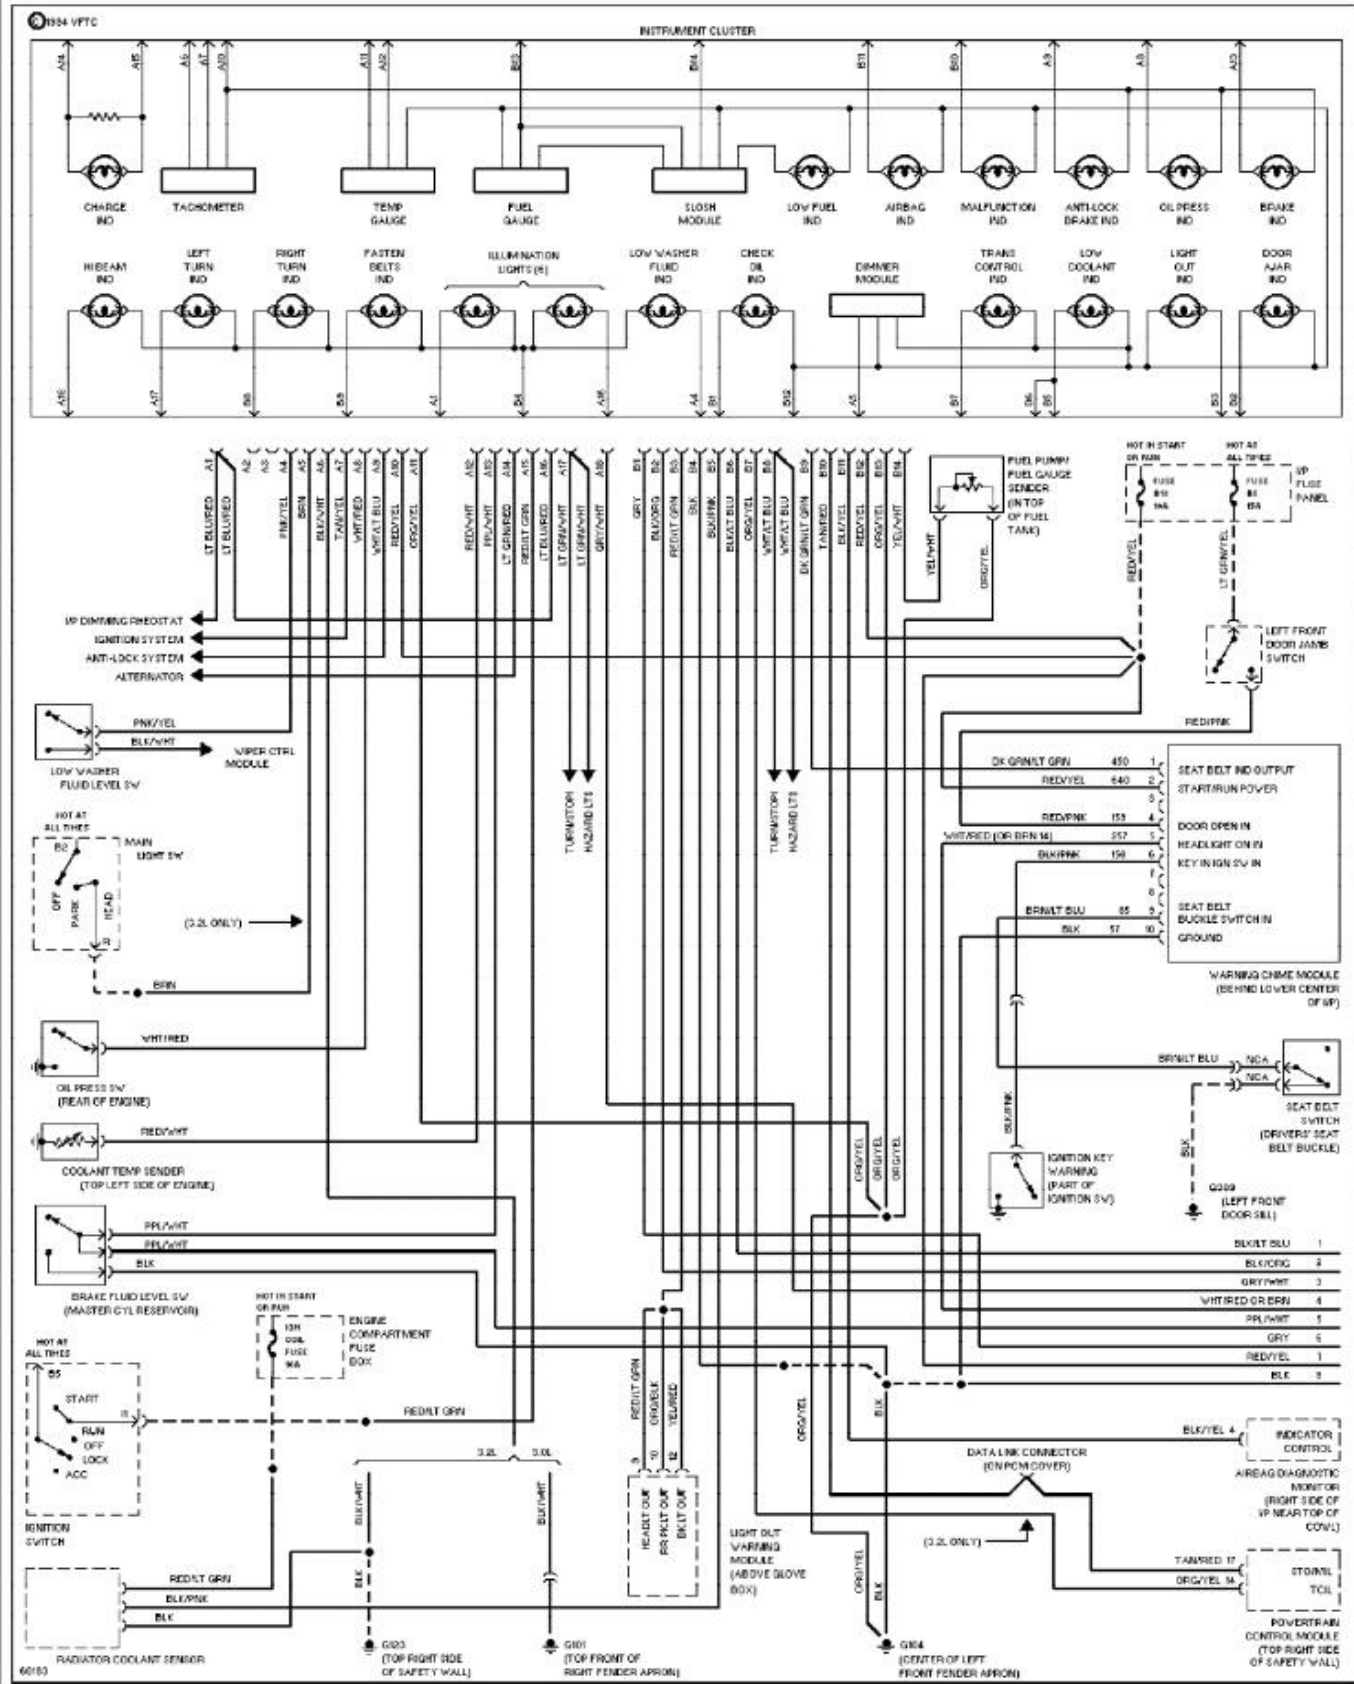

1994 System Wiring Diagrams Ford - Taurus

PAVLIN

Fig. 56: 3.2L SHO, Instrument Cluster Circuit (1 of 2)
1994 Ford Taurus LX