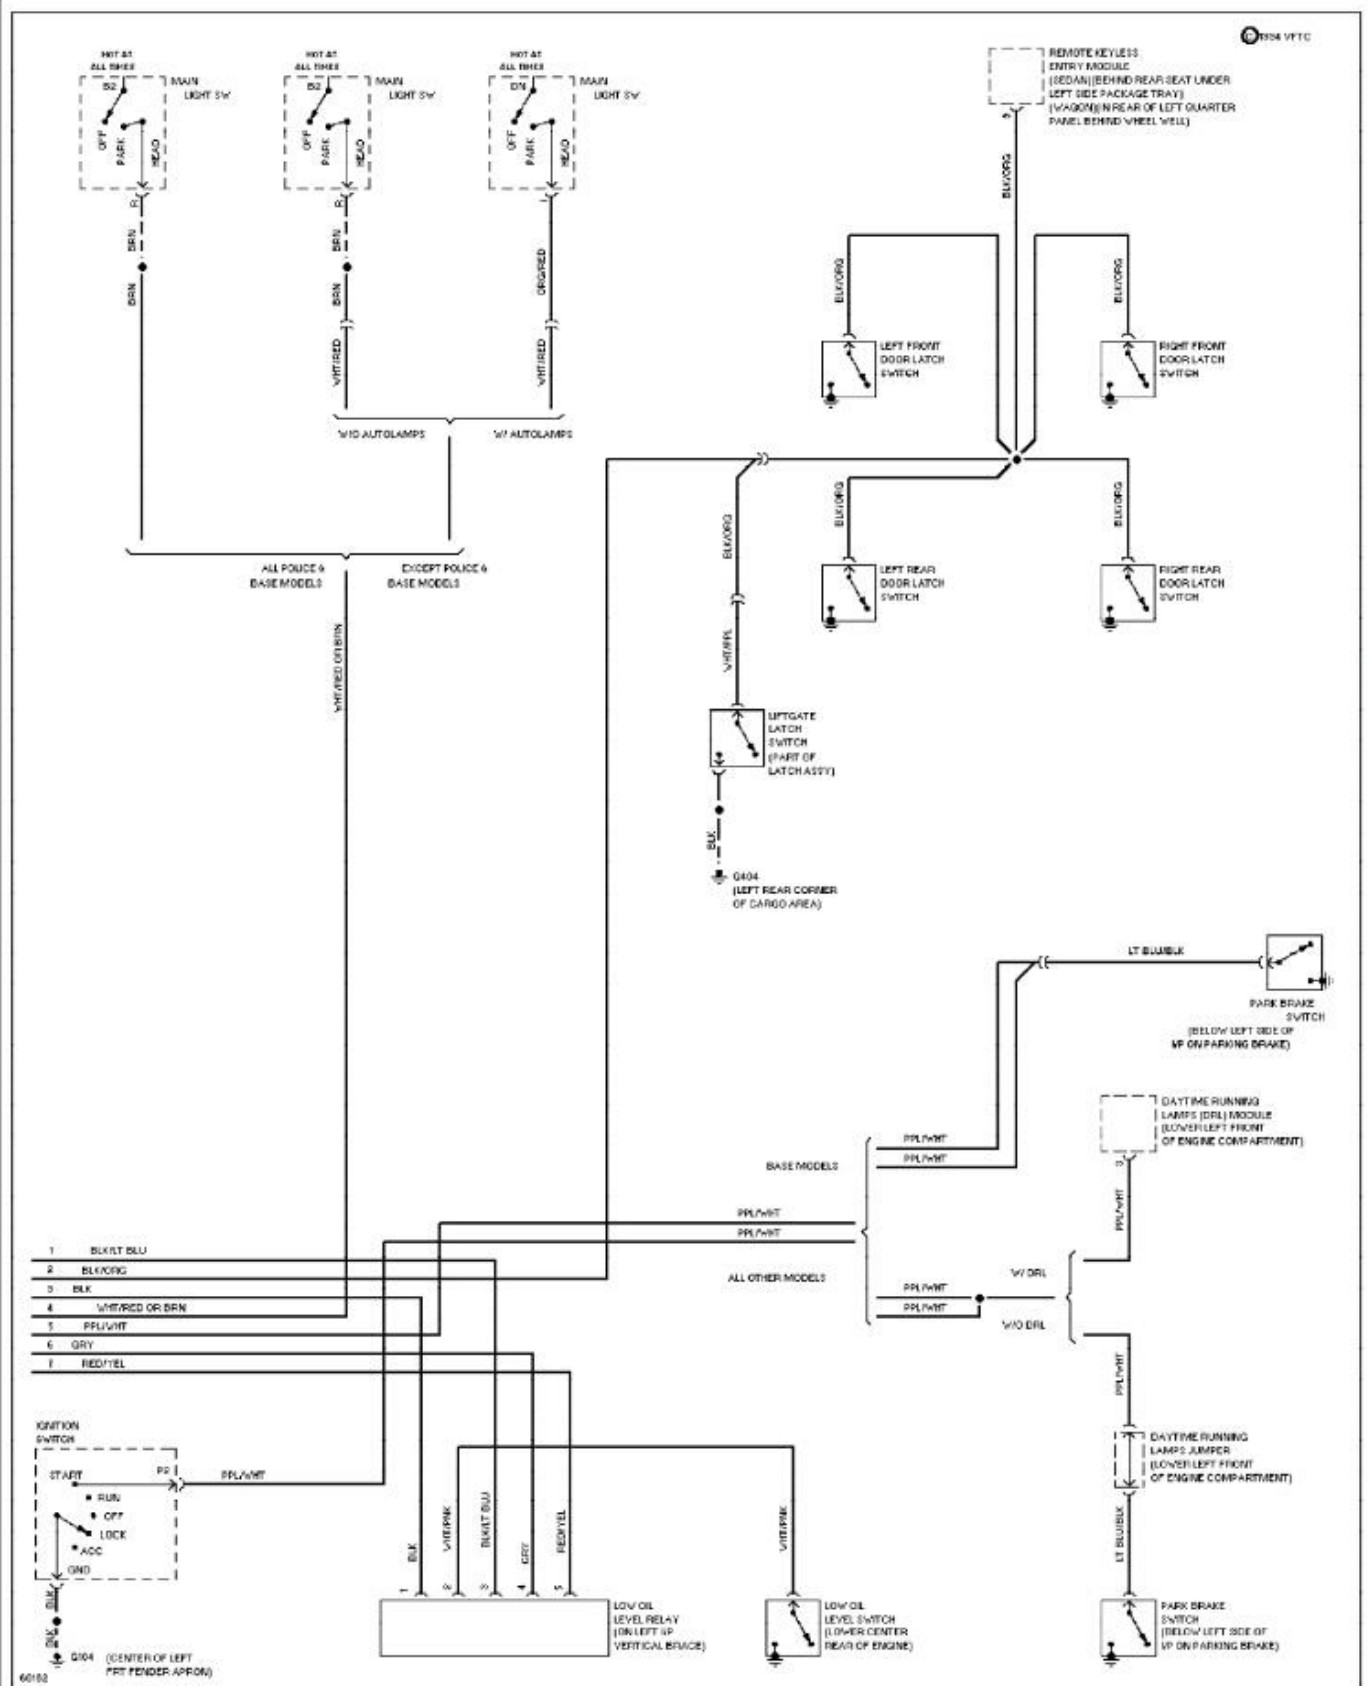

1994 System Wiring Diagrams Ford - Taurus

PAVLIN

**Fig. 60: 3.8L, Analog Cluster Circuit (2 of 2)
1994 Ford Taurus LX**