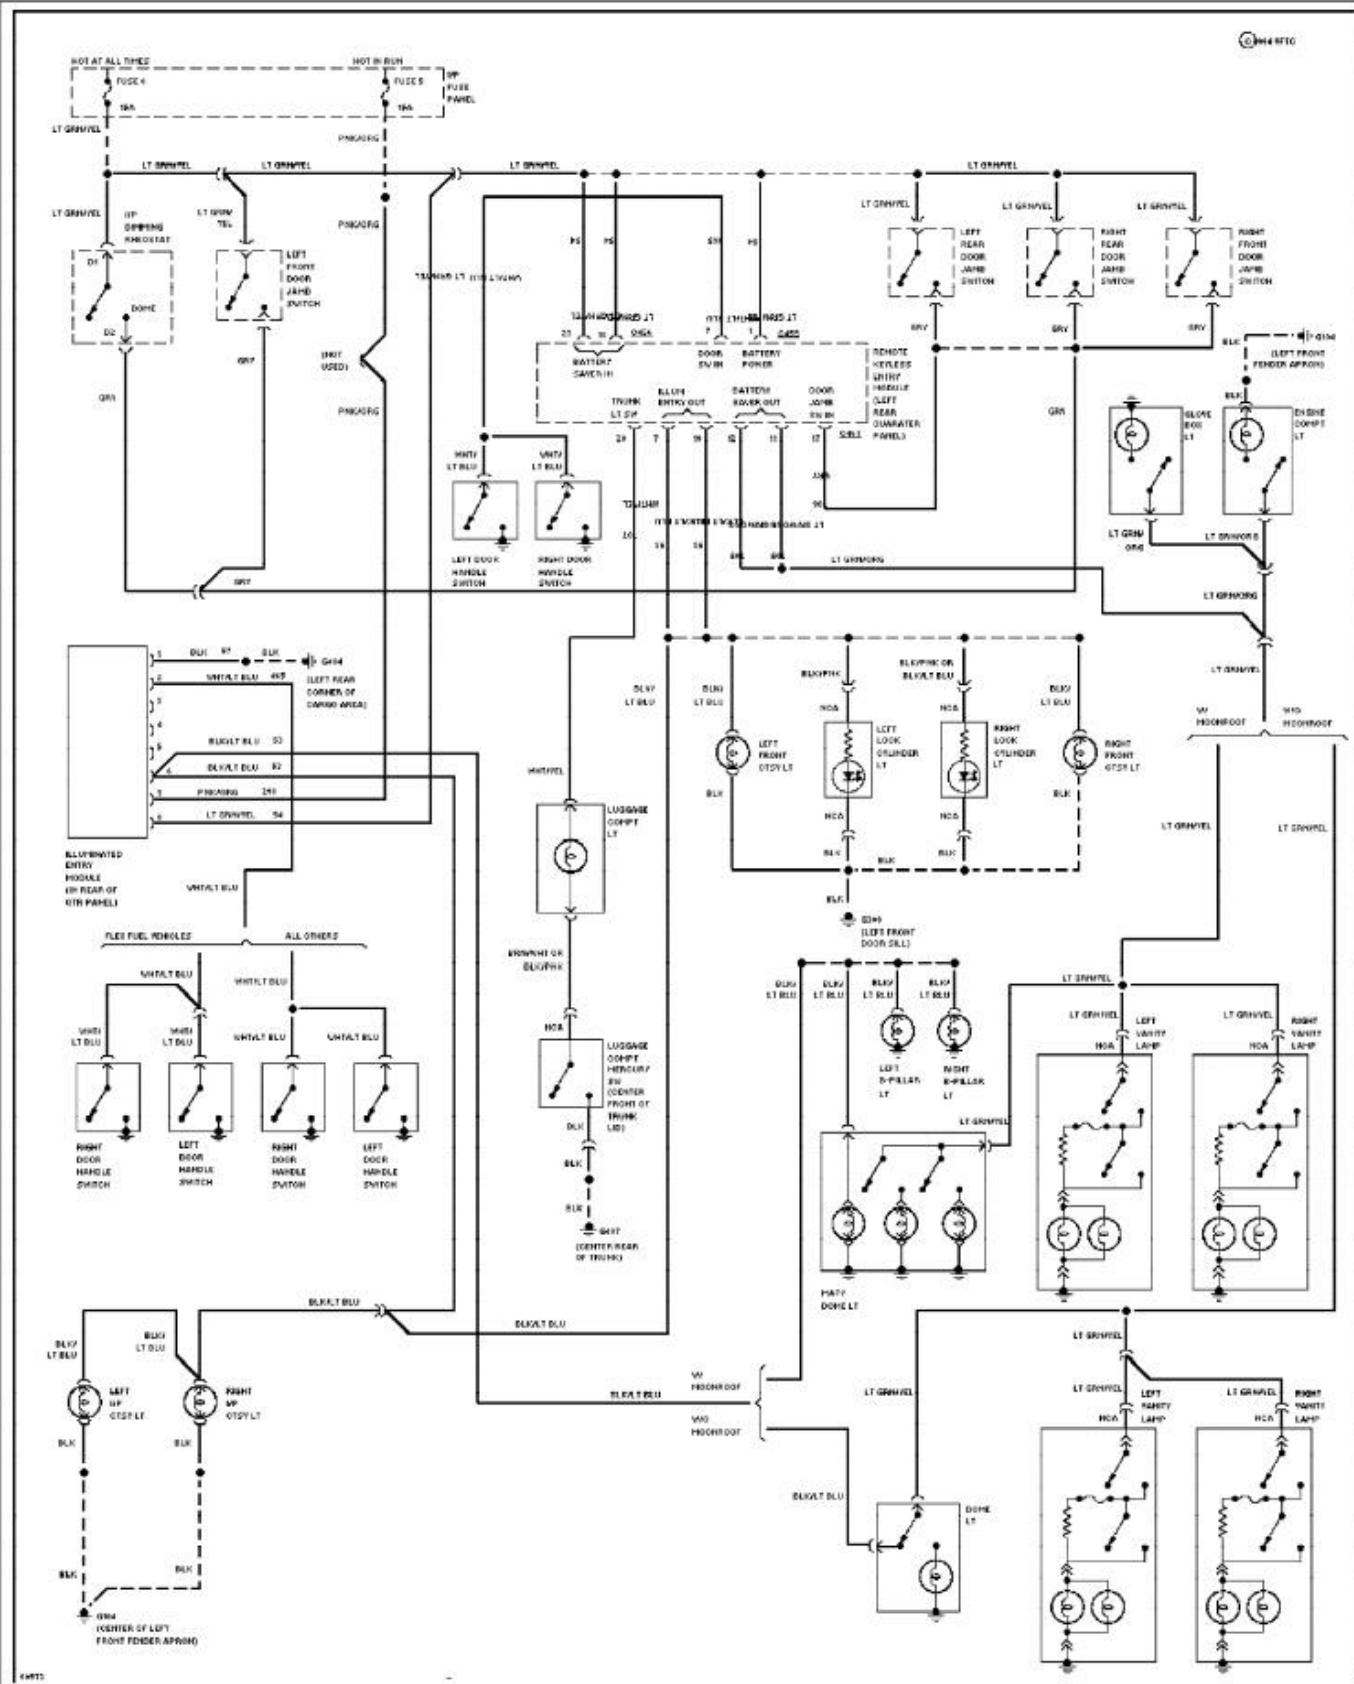

1994 System Wiring Diagrams Ford - Taurus

PAVLIN

**Fig. 64: Courtesy Lamps Circuit, Sedan W/
Remote/Keyless Entry**
1994 Ford Taurus LX