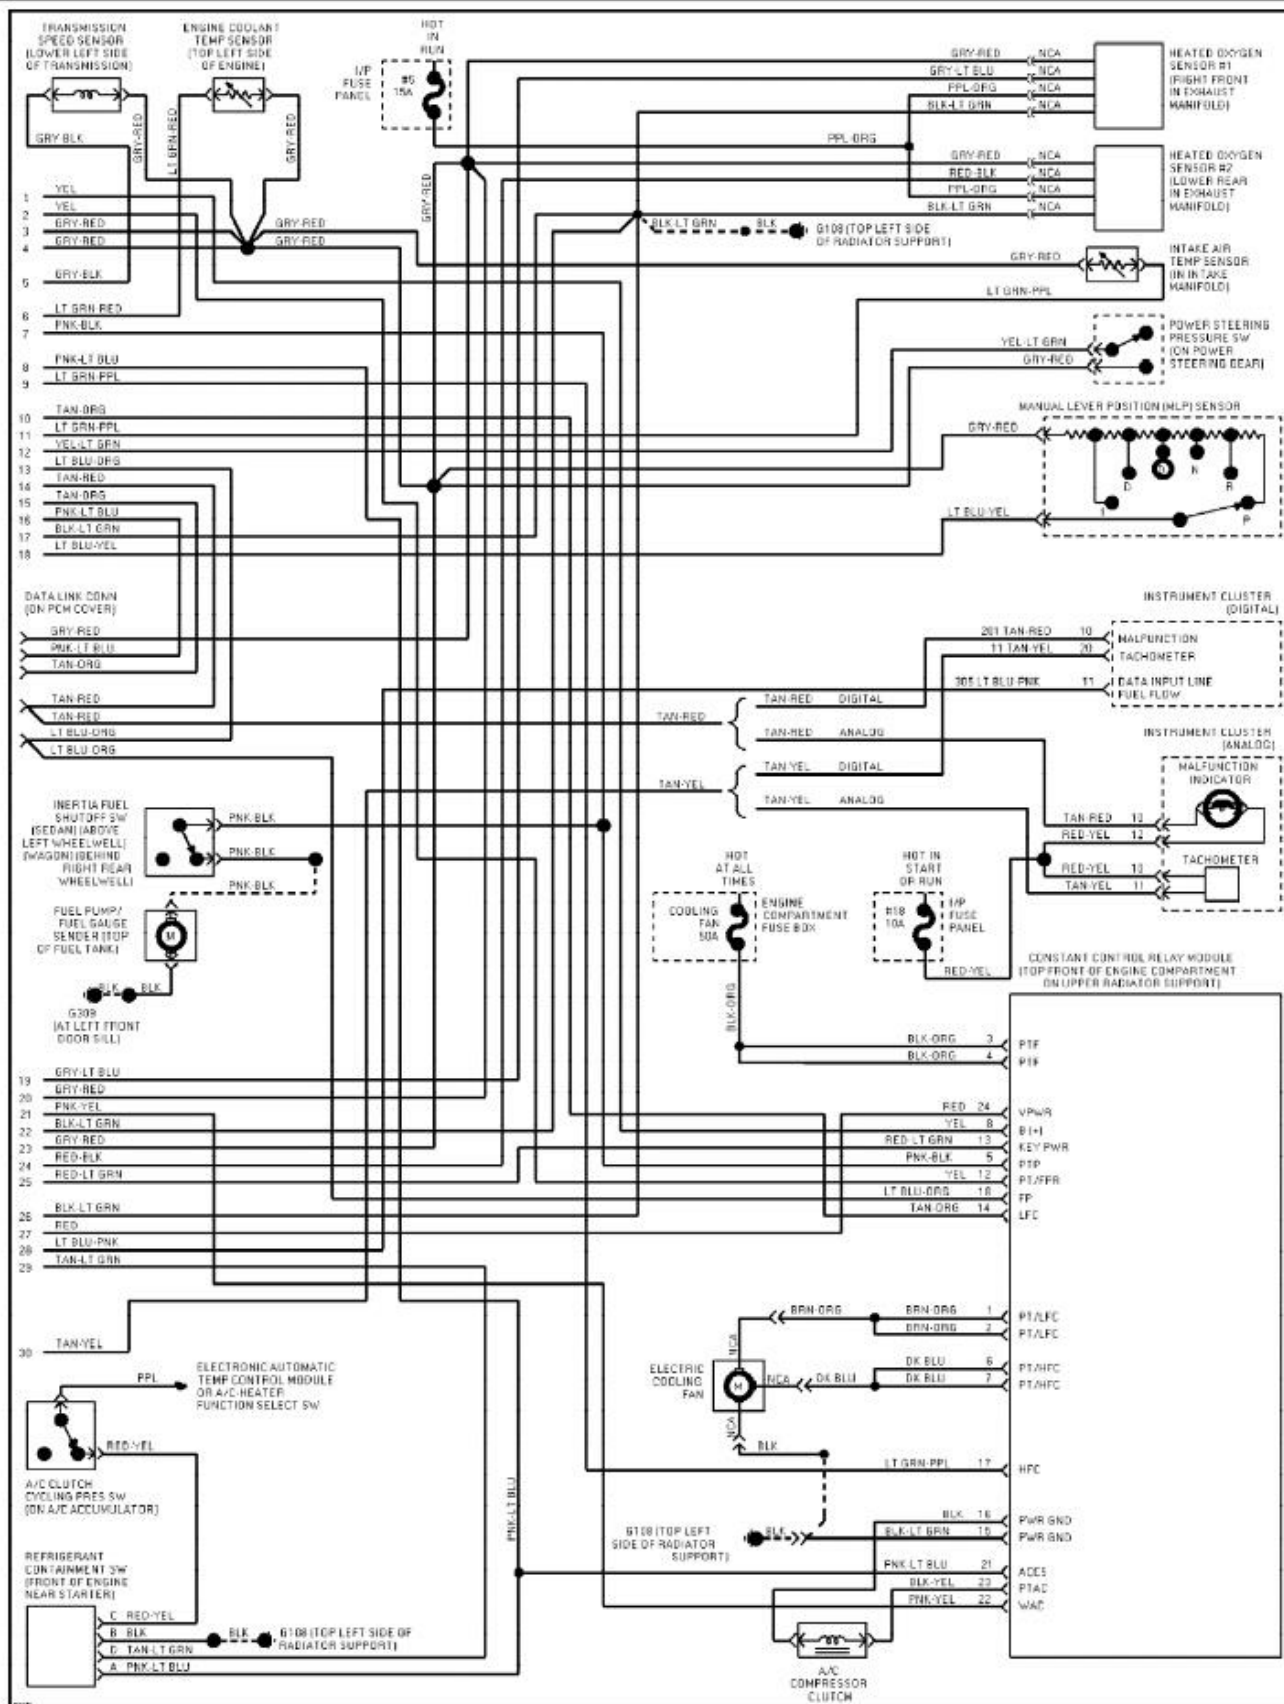

1994 System Wiring Diagrams Ford - Taurus

PAVLIN

Fig. 23: 3.0L, Engine Performance Circuits (2 of 2)
1994 Ford Taurus LX