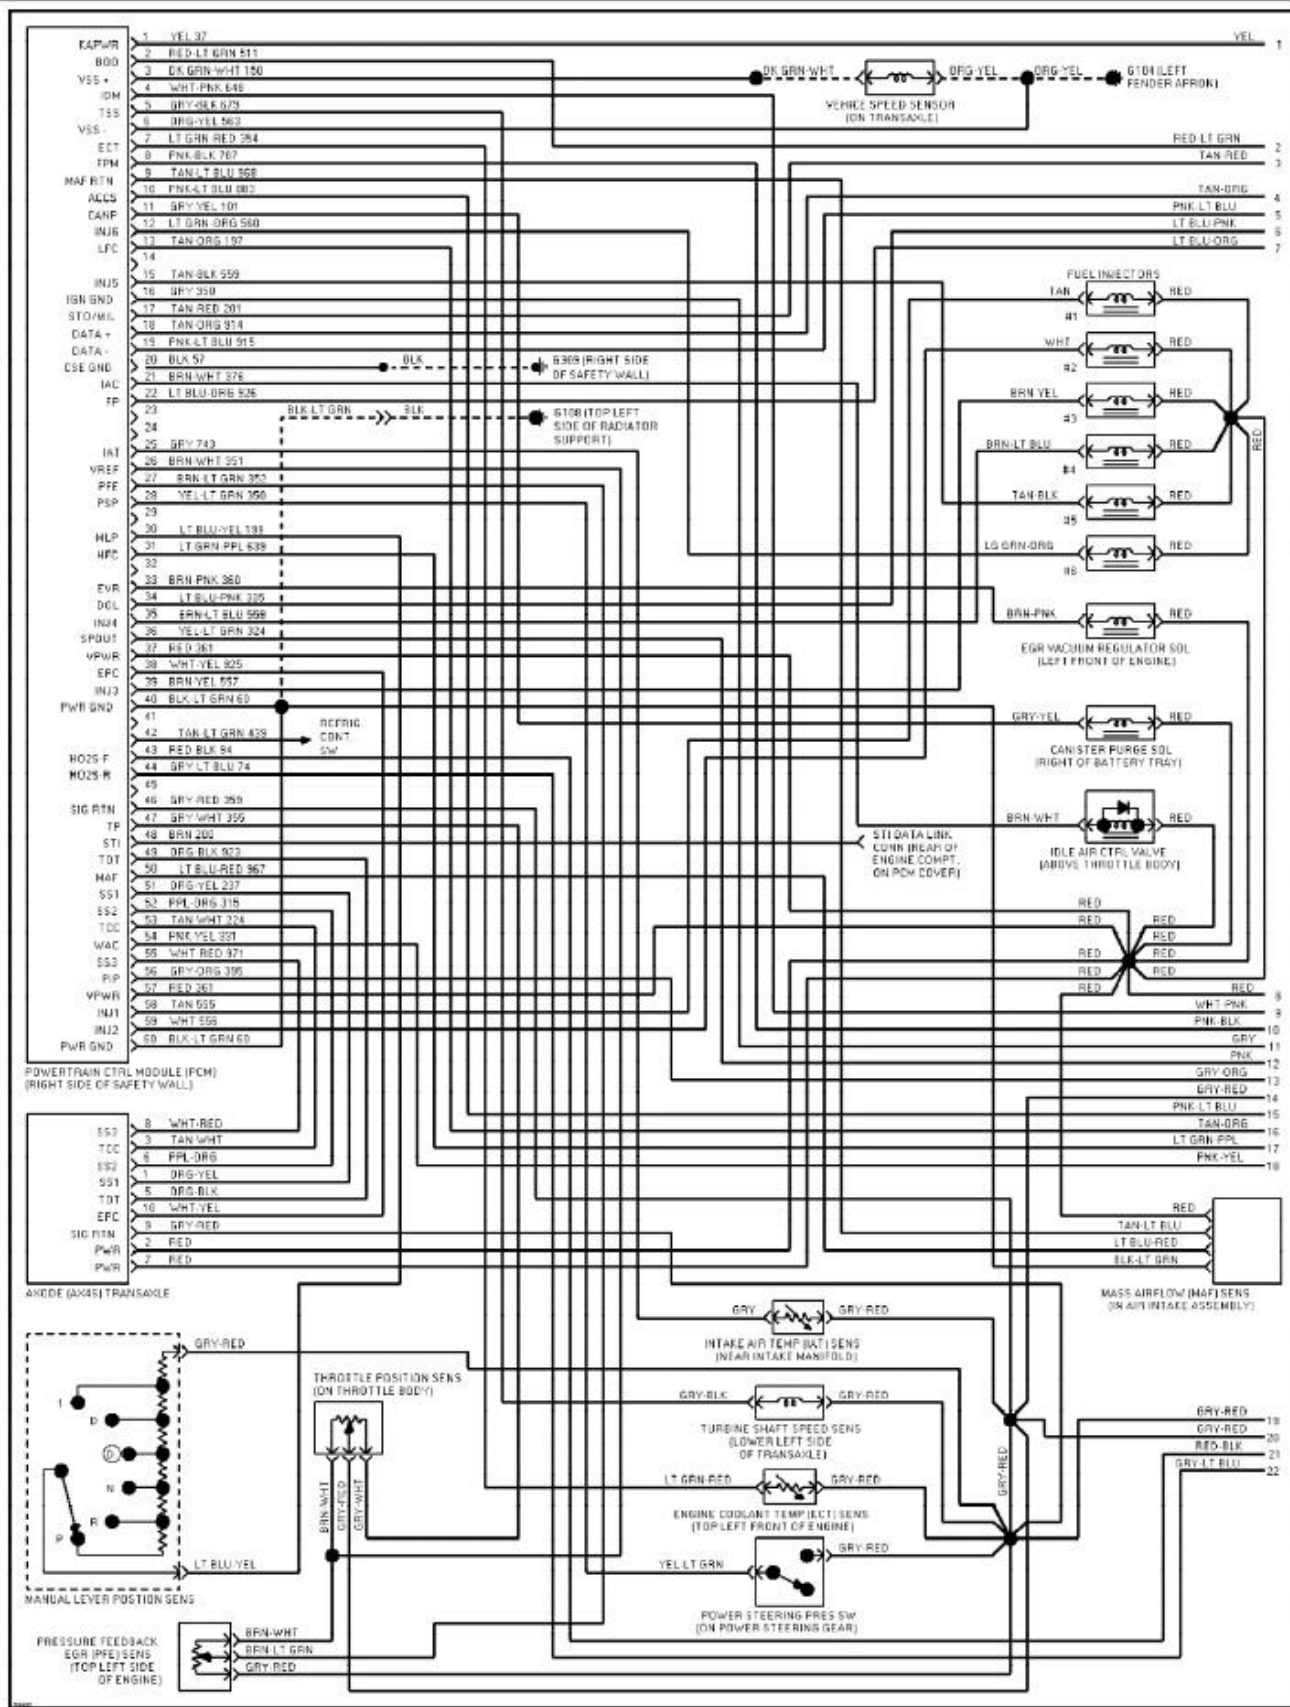

1994 System Wiring Diagrams Ford - Taurus

PAVLIN

**Fig. 25: 3.2L SHO, Engine Performance Circuits (2 of 2)
1994 Ford Taurus LX**

1994 System Wiring Diagrams Ford - Taurus

PAVLIN

**Fig. 26: 3.8L, Engine Performance Circuits (1 of 2)
1994 Ford Taurus LX**