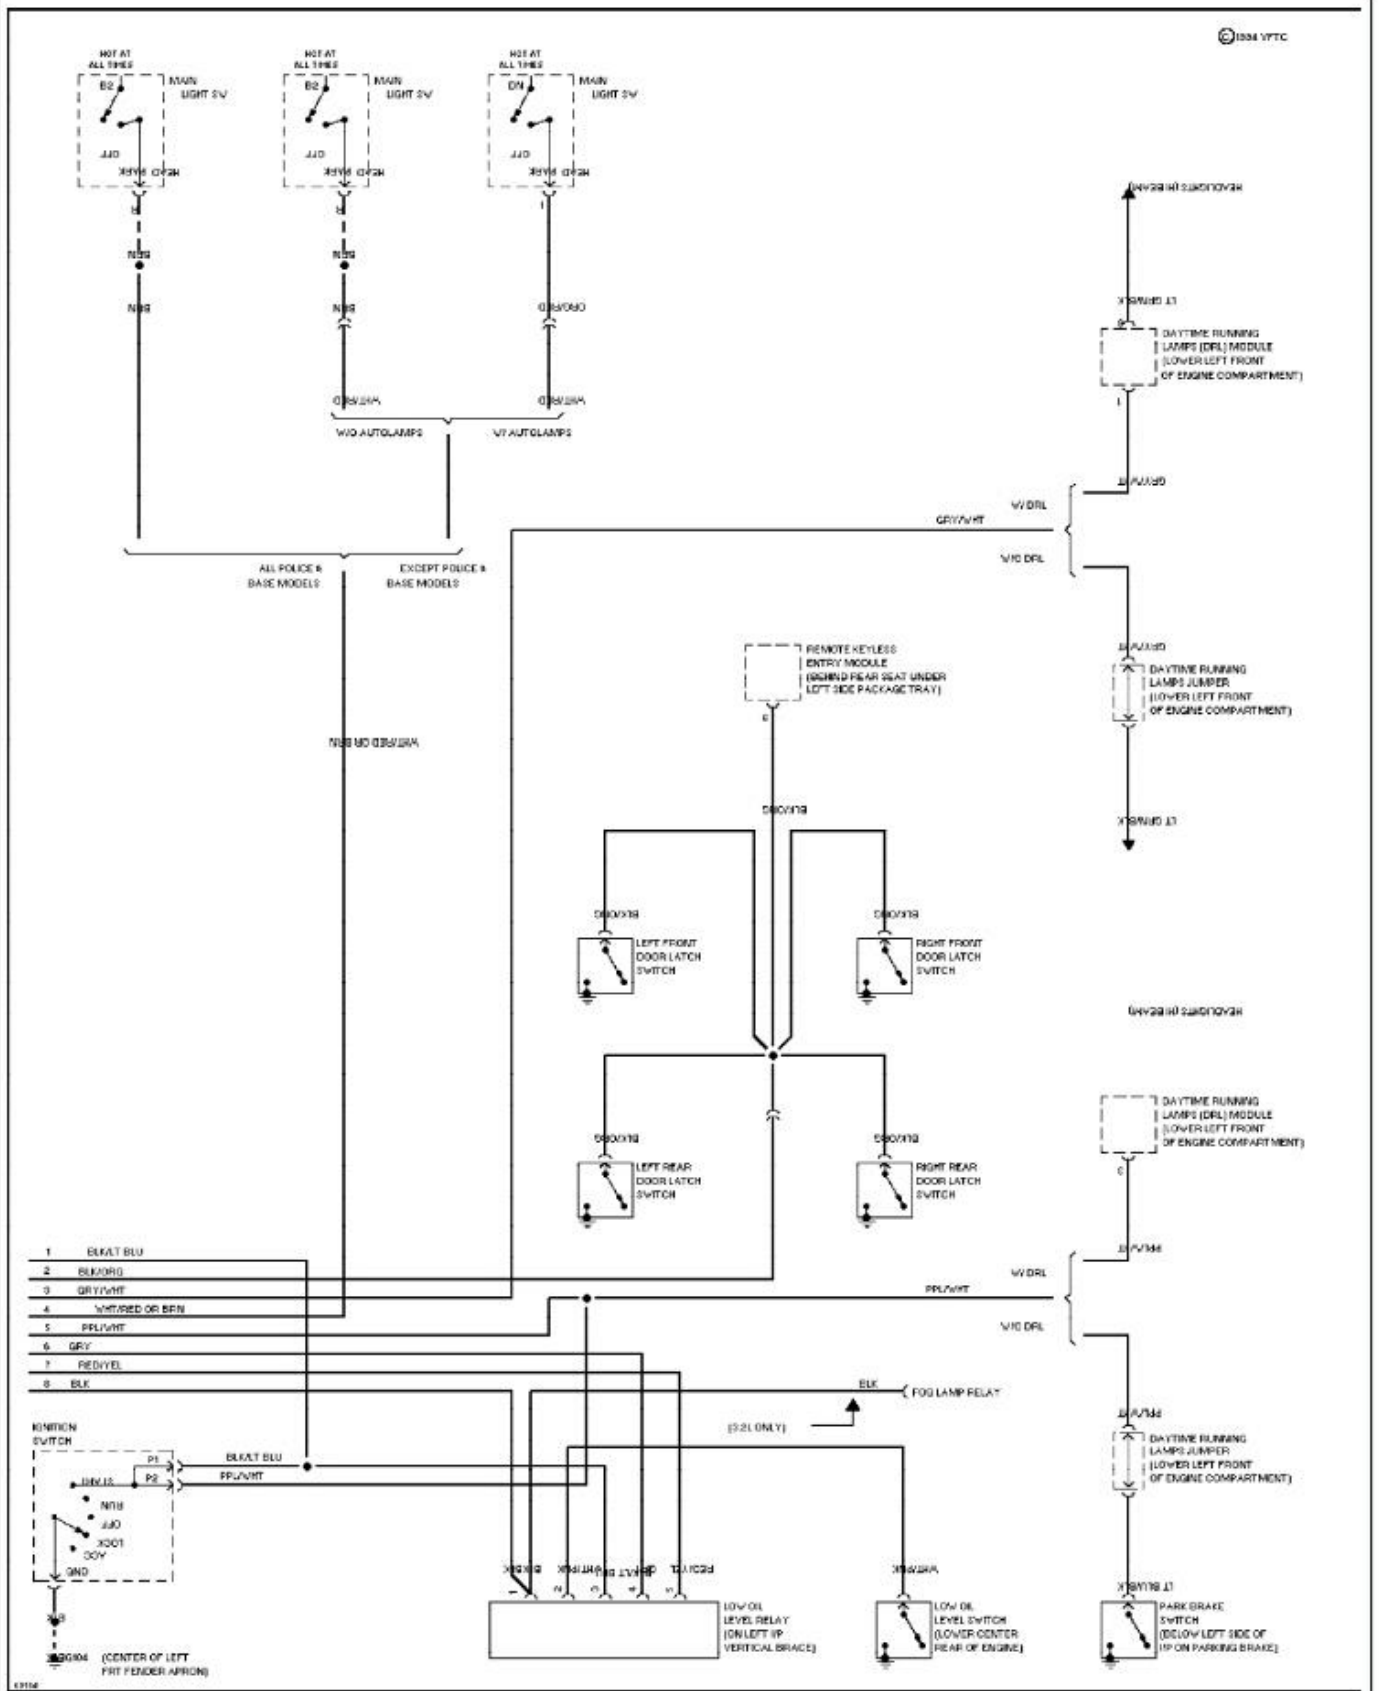

1994 System Wiring Diagrams Ford - Taurus

PAVLIN

Fig. 56: 3.2L SHO, Instrument Cluster Circuit (1 of 2)
1994 Ford Taurus LX

1994 System Wiring Diagrams
Ford - Taurus

PAVLIN

Fig. 57: 3.2L SHO, Instrument Cluster Circuit (2 of 2)
1994 Ford Taurus LX