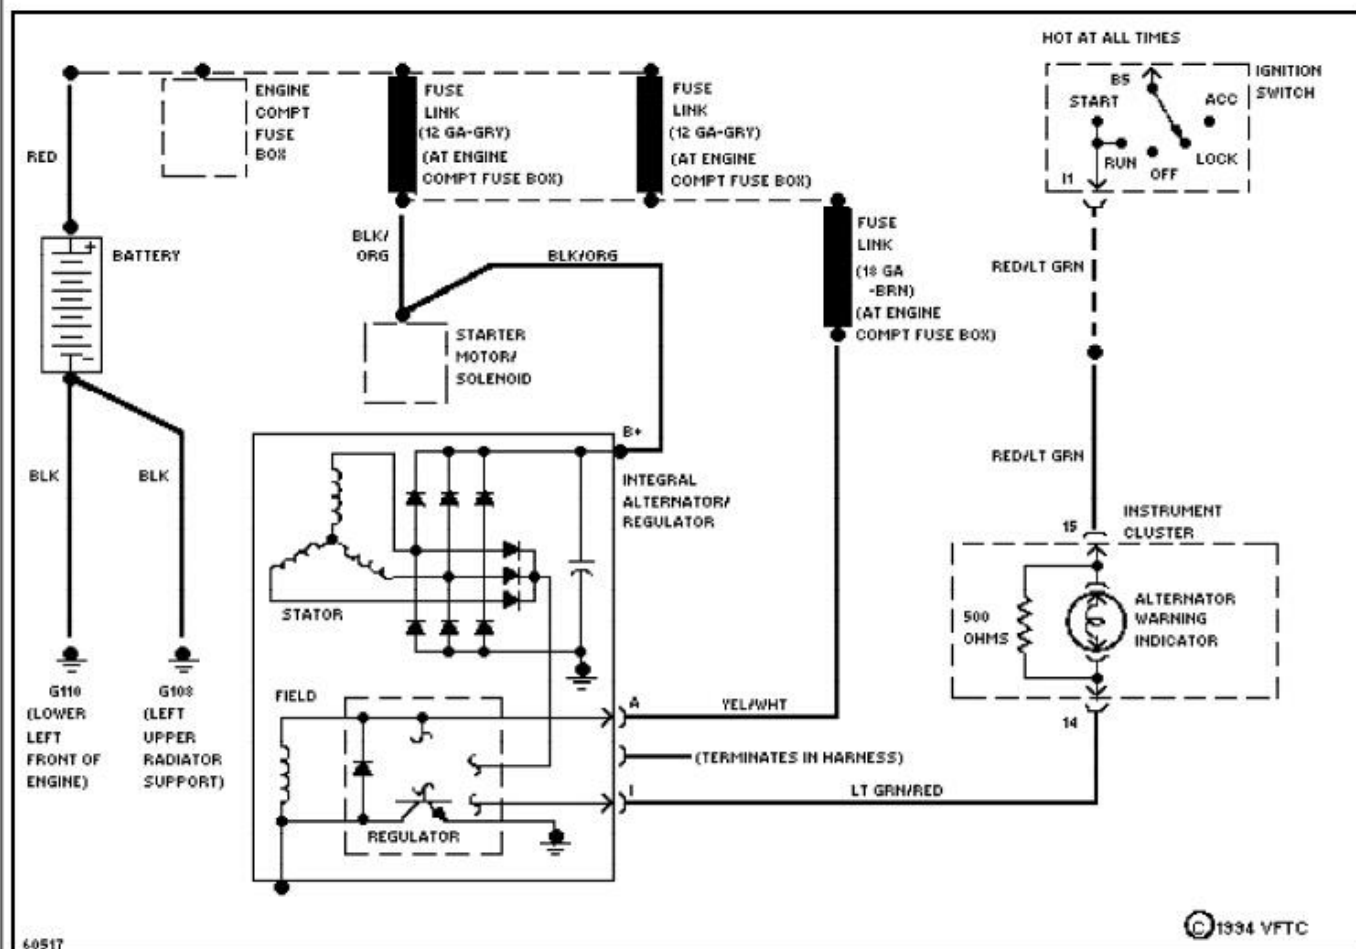

Fig. 96: 3.2L SHO, Starting Circuit
1994 Ford Taurus LX

1994 System Wiring Diagrams
Ford - Taurus

PAVLIN