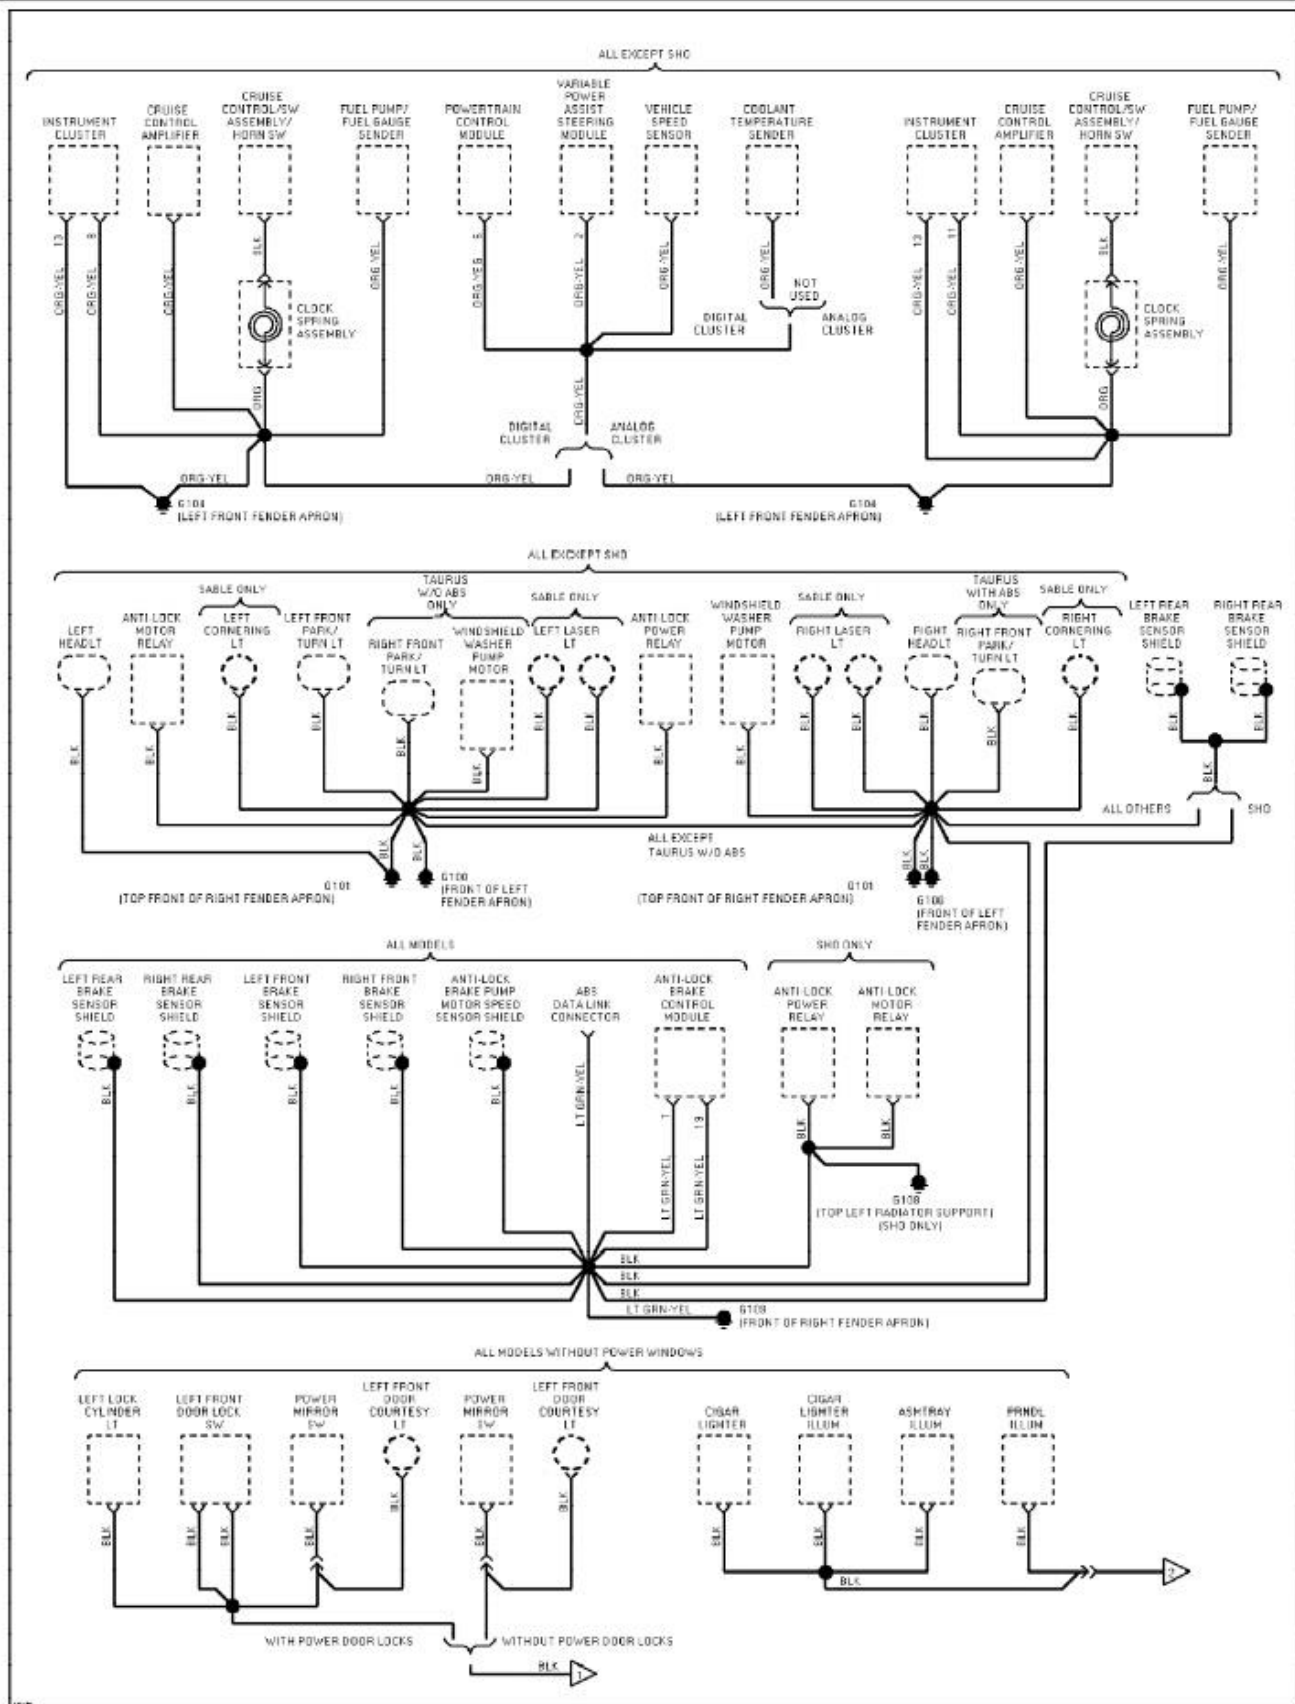

1994 System Wiring Diagrams
Ford - Taurus

PAVLIN

Fig. 31: Ground Distribution Circuit (1 of 5)
1994 Ford Taurus LX

**1994 System Wiring Diagrams
Ford - Taurus**

PAVLIN

**Fig. 32: Ground Distribution Circuit (2 of 5)
1994 Ford Taurus LX**