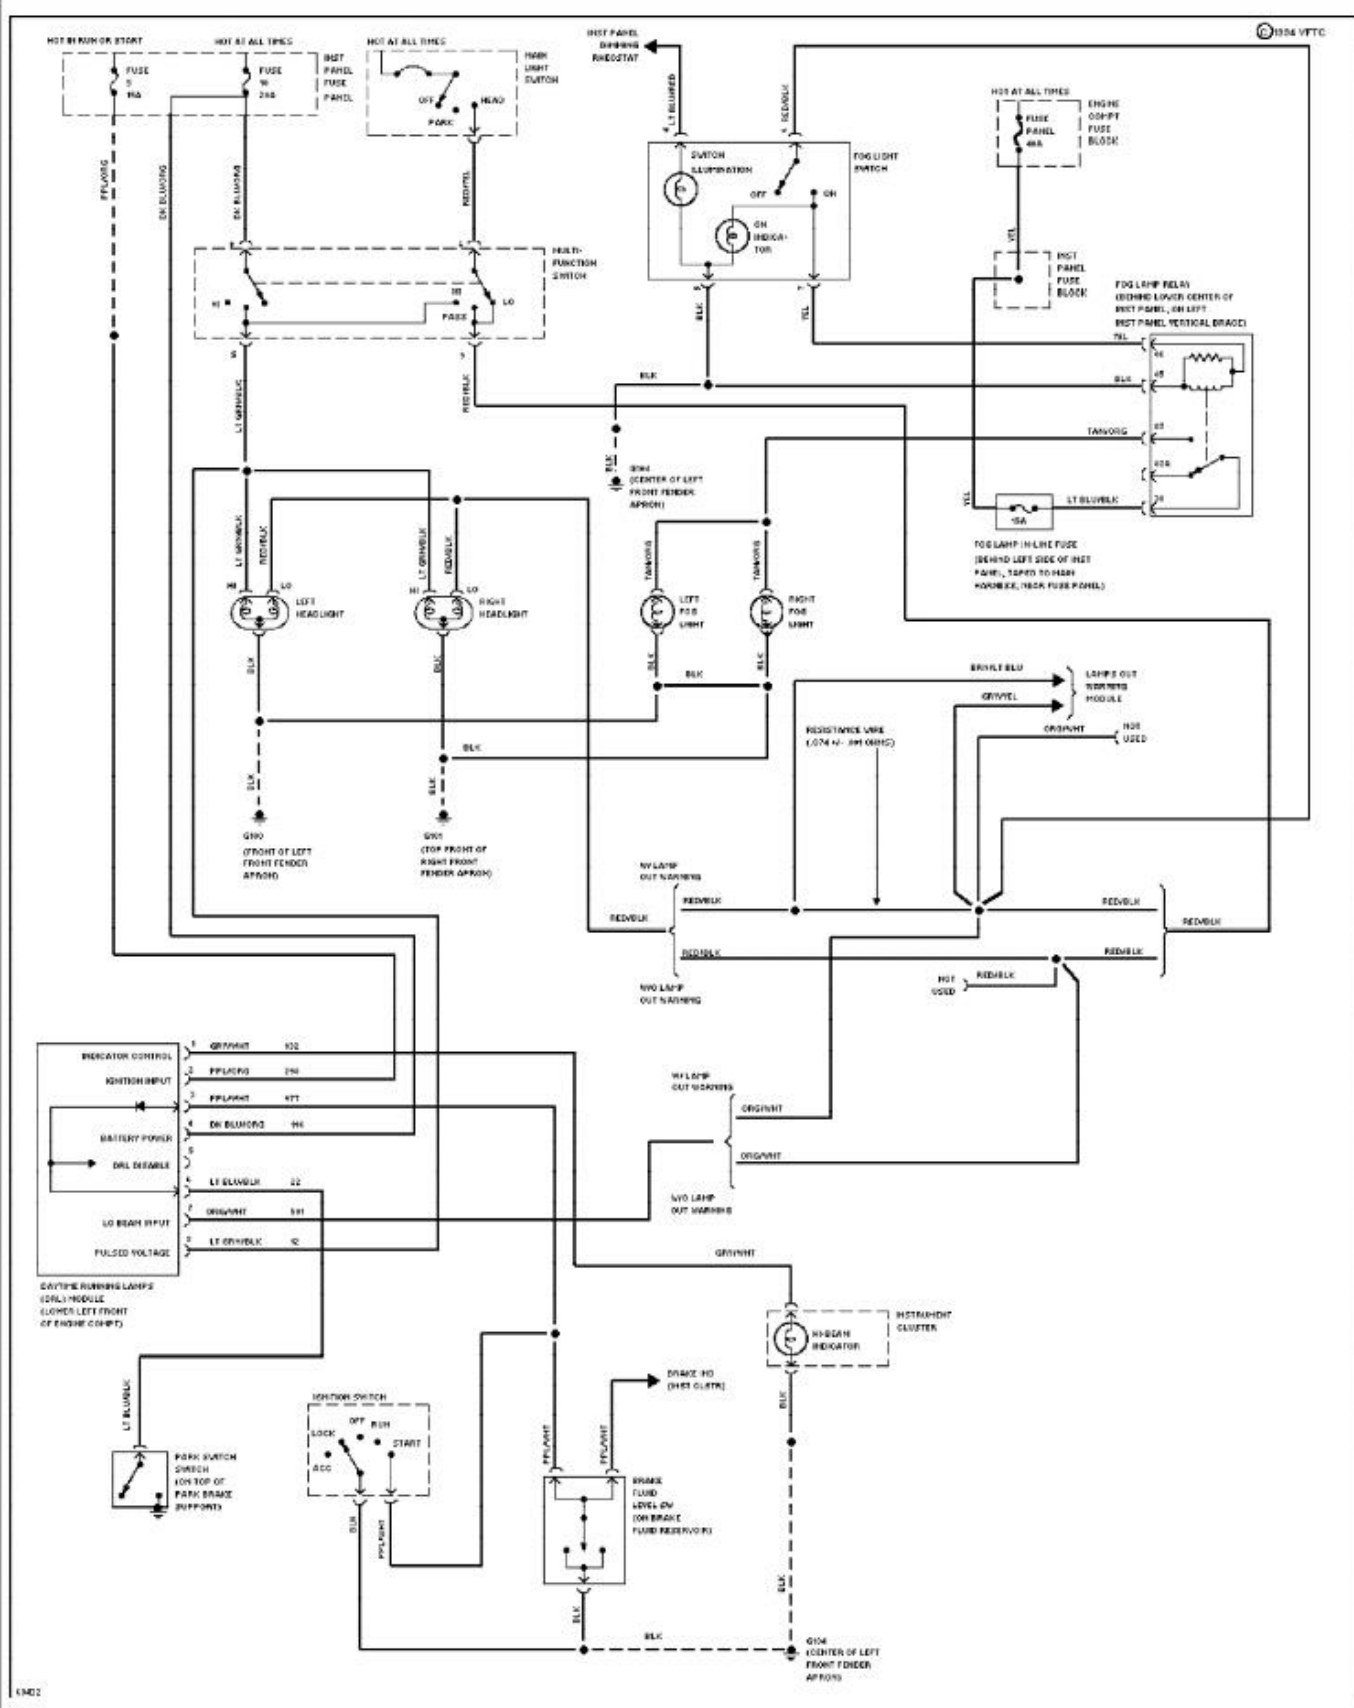

1994 System Wiring Diagrams Ford - Taurus

PAVLIN

Fig. 40: Headlamps/Fog Lamps Circuit, W/ DRL
1994 Ford Taurus LX