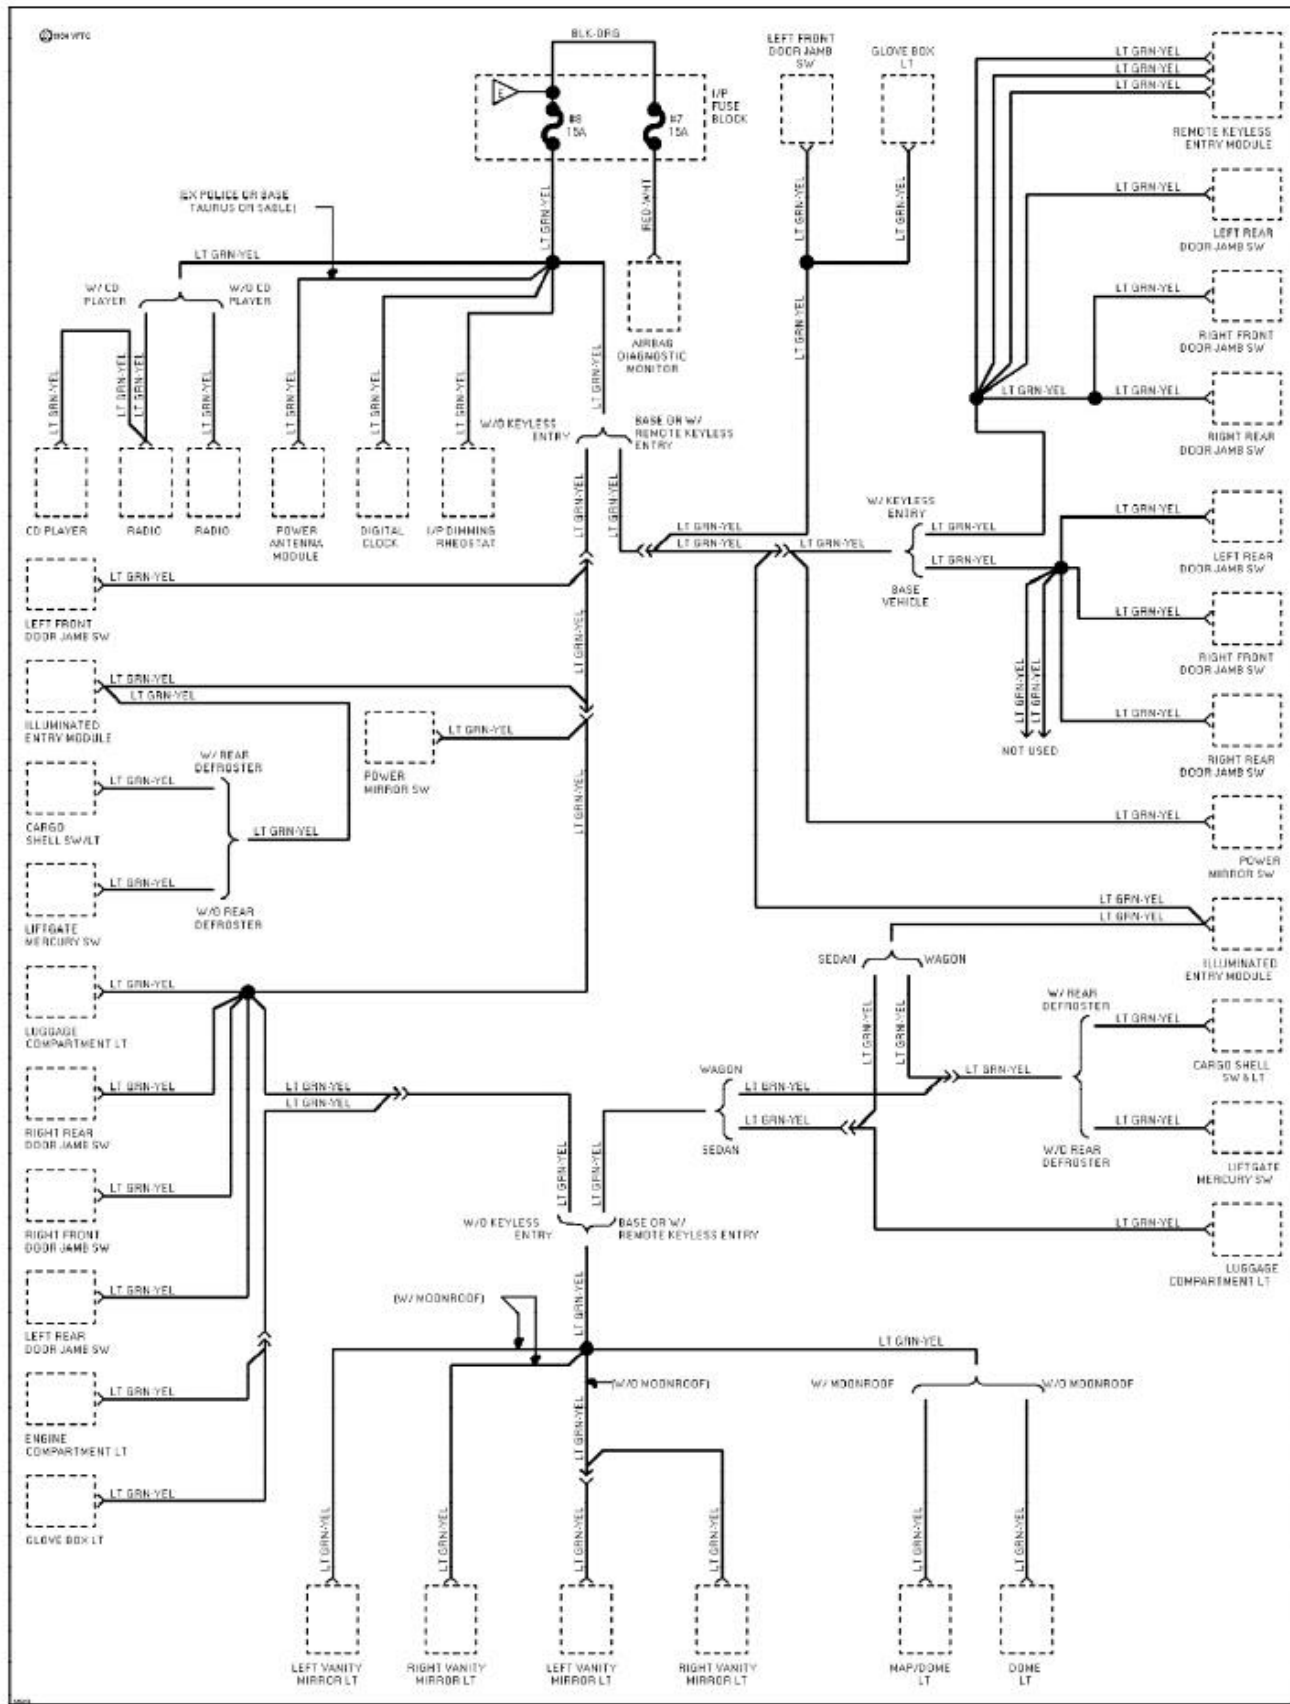

1994 System Wiring Diagrams
Ford - Taurus

PAVLIN

Fig. 70: Power Distribution Circuit (2 of 6)
1994 Ford Taurus LX

1994 System Wiring Diagrams
Ford - Taurus

PAVLIN

Fig. 71: Power Distribution Circuit (3 of 6)
1994 Ford Taurus LX