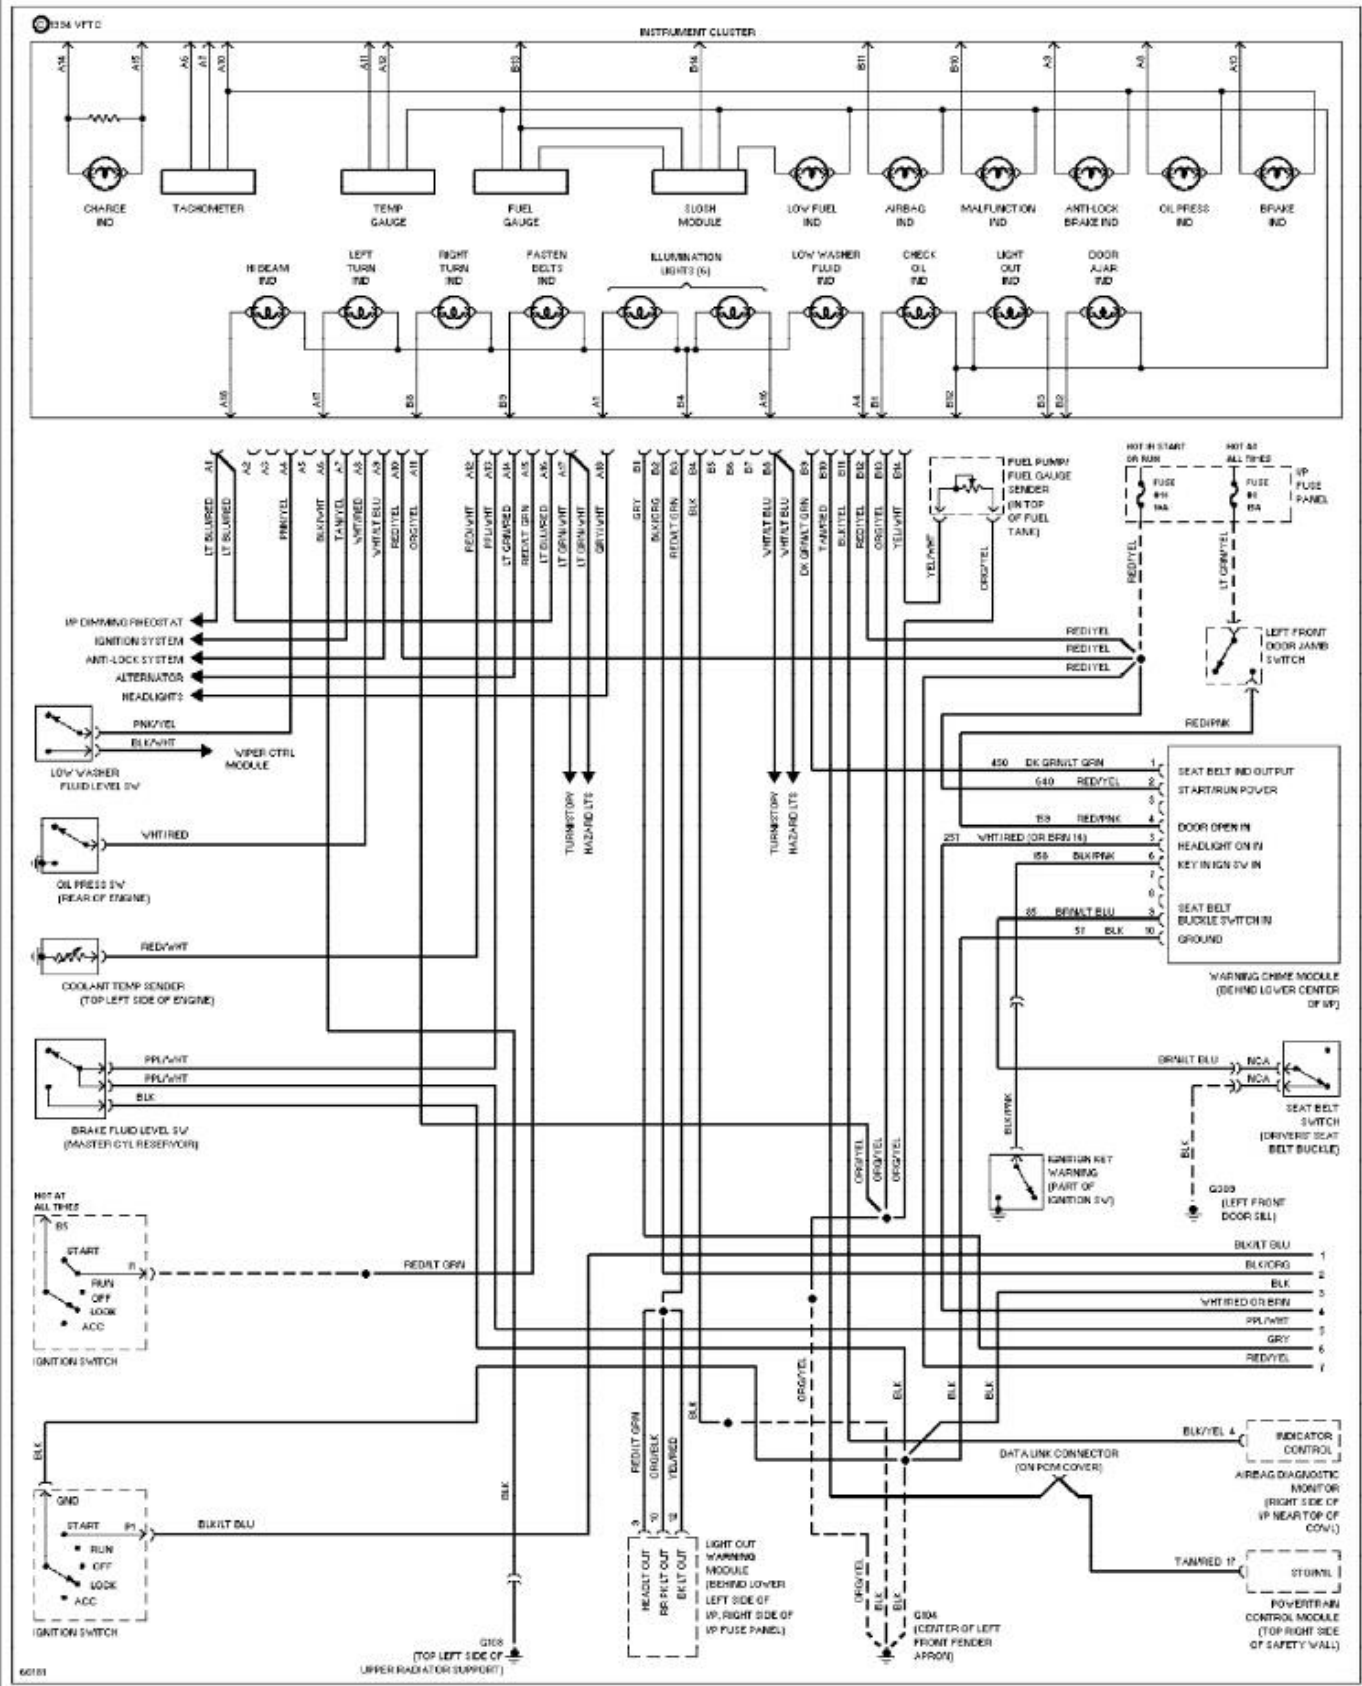

1994 System Wiring Diagrams
Ford - Taurus

PAVLIN

Fig. 50: 3.0L SHO, Lamp Monitor Circuit
1994 Ford Taurus LX

1994 System Wiring Diagrams Ford - Taurus

PAVLIN

Fig. 51: 3.0L, Analog Cluster Circuit (1 of 2)
1994 Ford Taurus LX