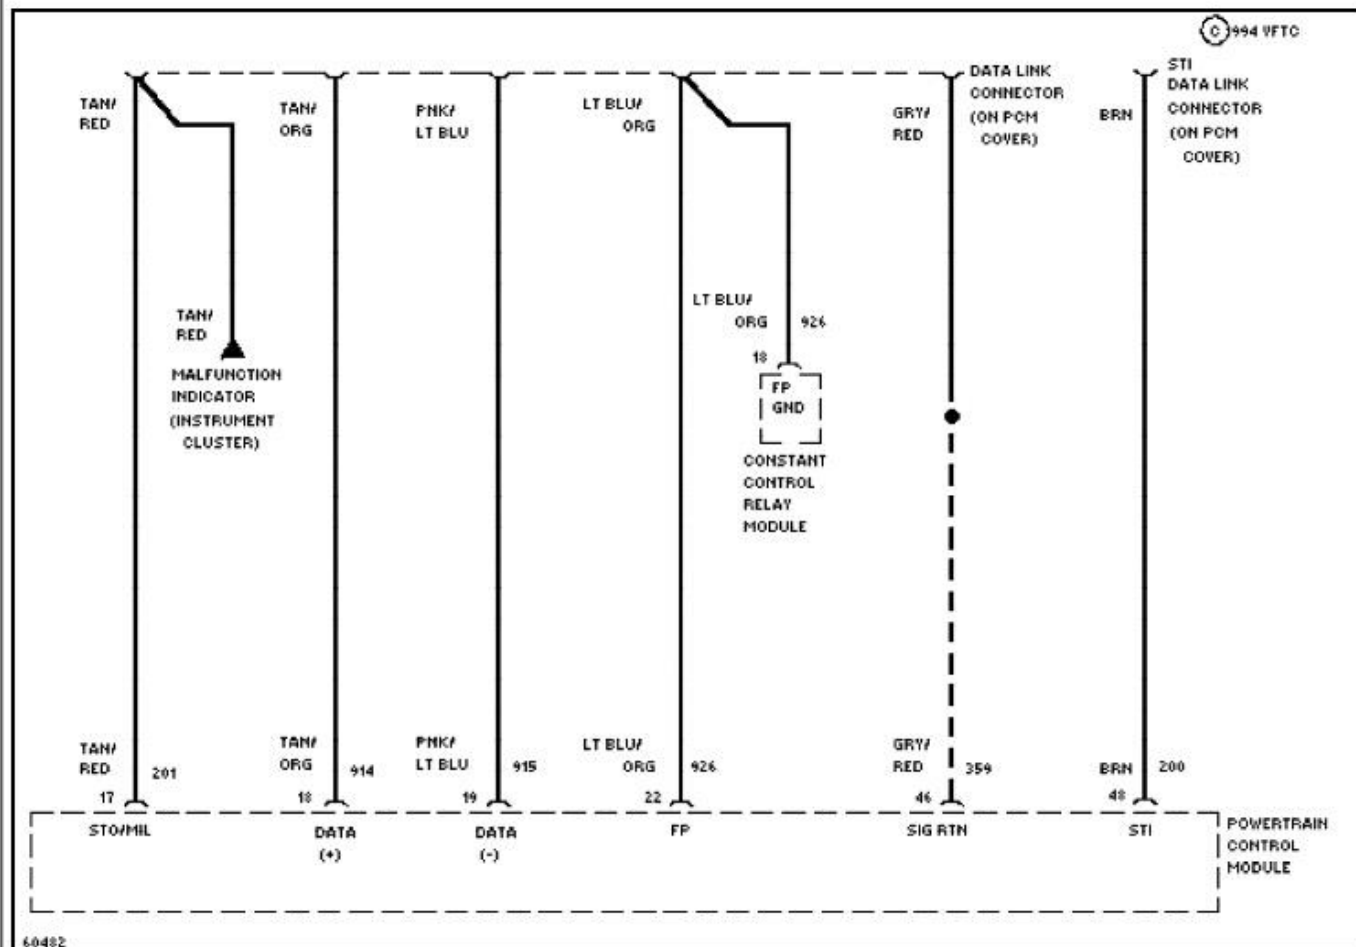

1994 System Wiring Diagrams
Ford - Taurus

PAVLIN

Fig. 9: 3.2L SHO, Computer Data Lines
1994 Ford Taurus LX

1994 System Wiring Diagrams
Ford - Taurus

PAVLIN

Fig. 10: 3.8L, Computer Data Lines
1994 Ford Taurus LX