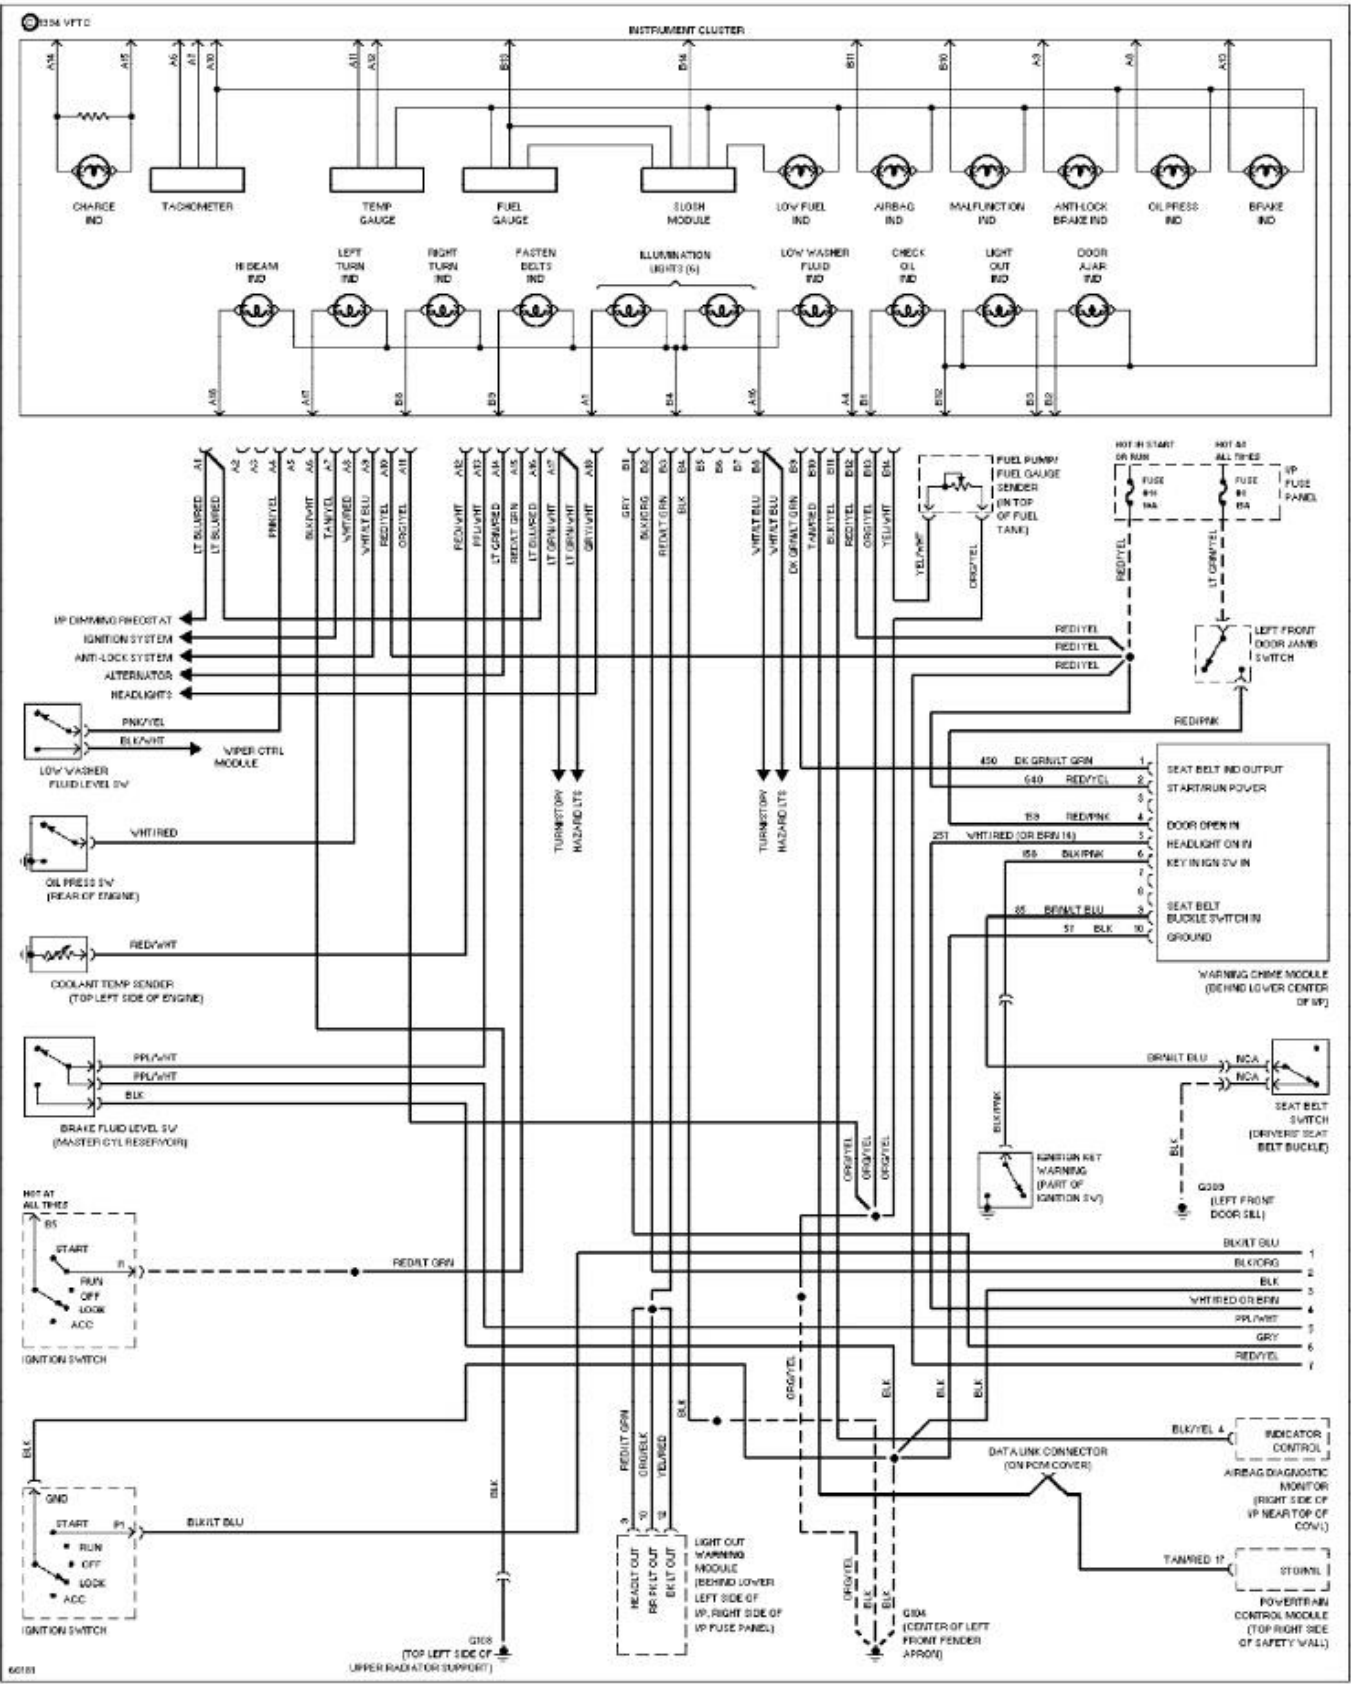

1994 System Wiring Diagrams Ford - Taurus

PAVLIN

Fig. 59: 3.8L, Analog Cluster Circuit (1 of 2)
1994 Ford Taurus LX