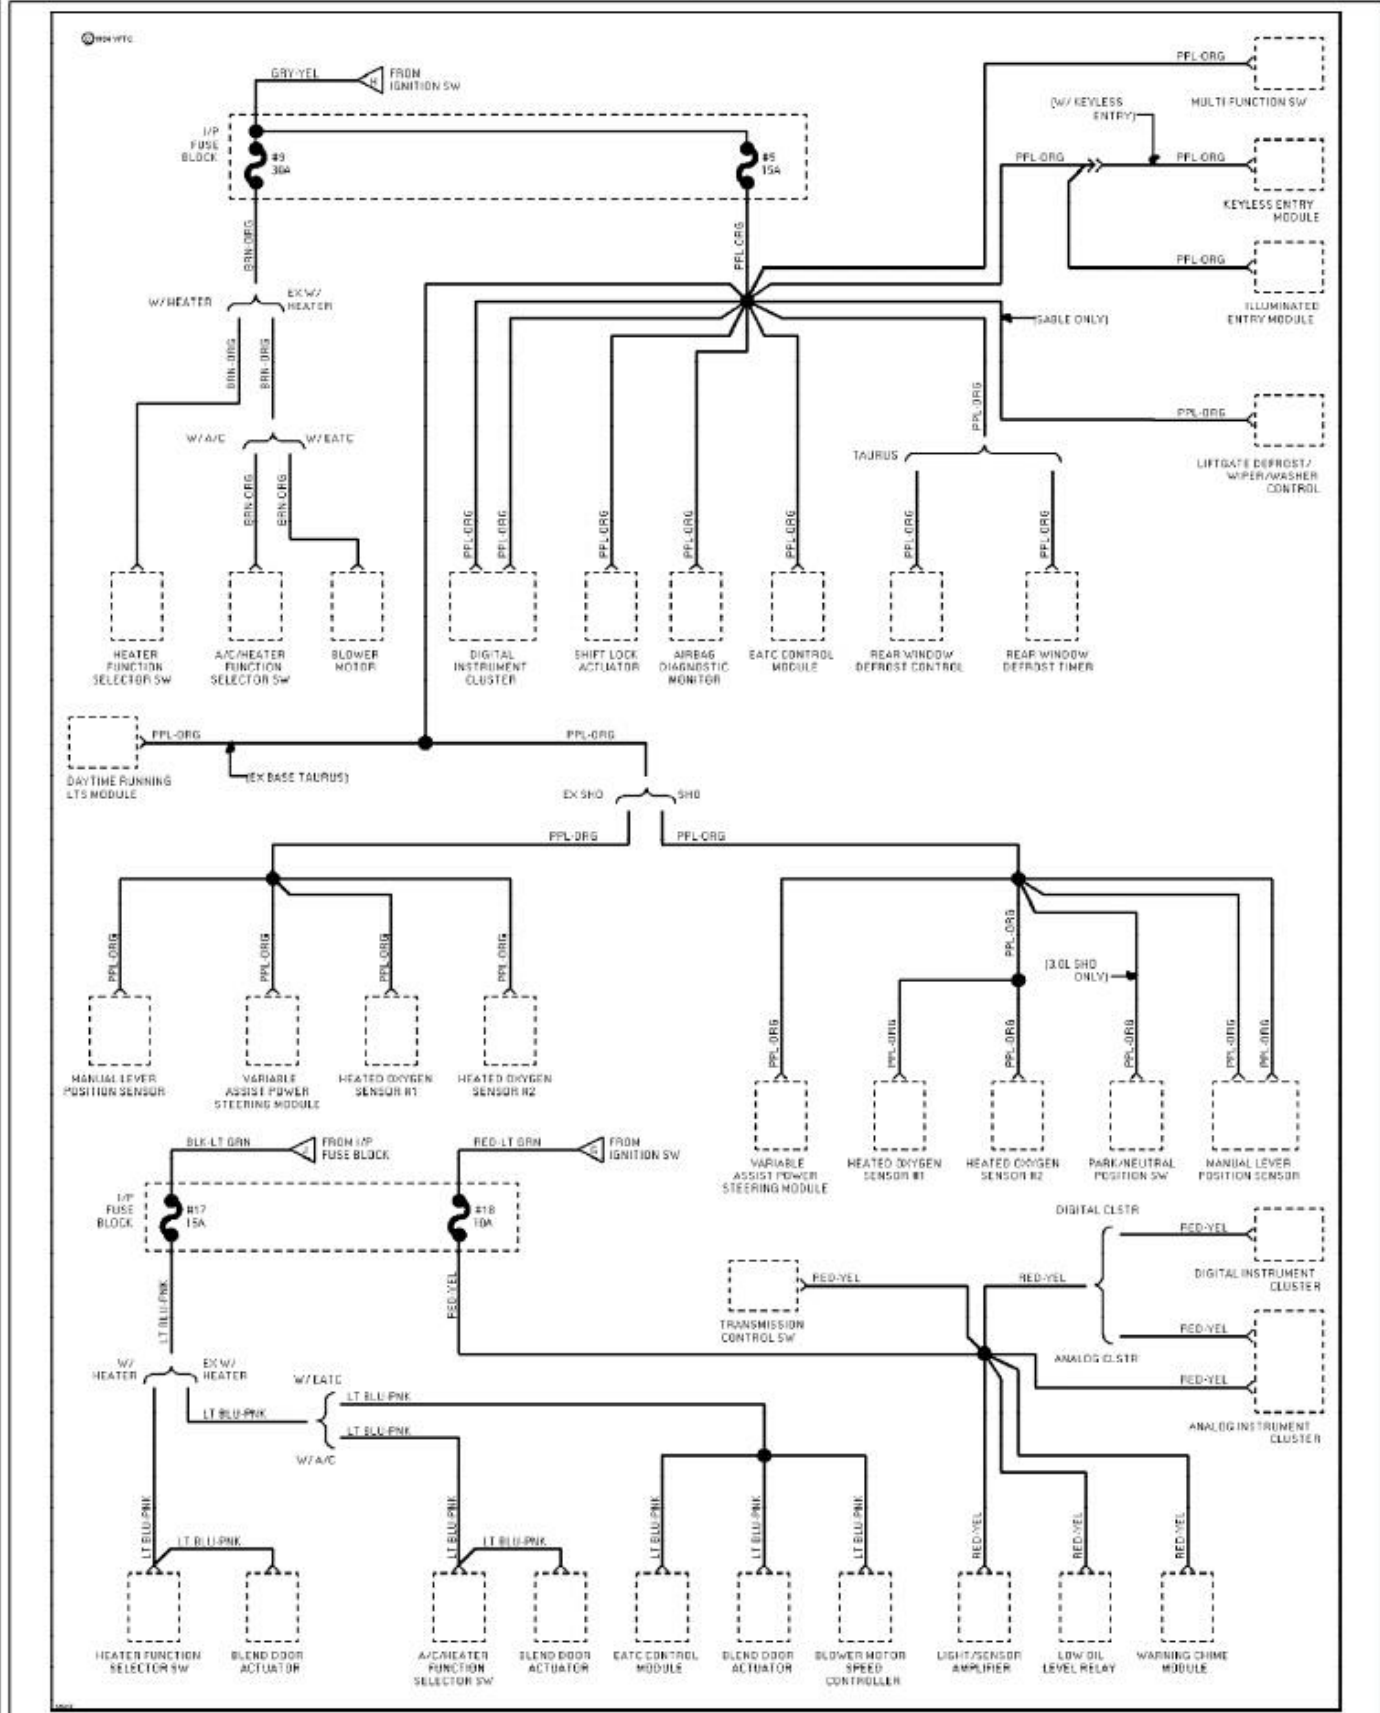

1994 System Wiring Diagrams Ford - Taurus

PAVLIN

Fig. 72: Power Distribution Circuit (4 of 6)
1994 Ford Taurus LX