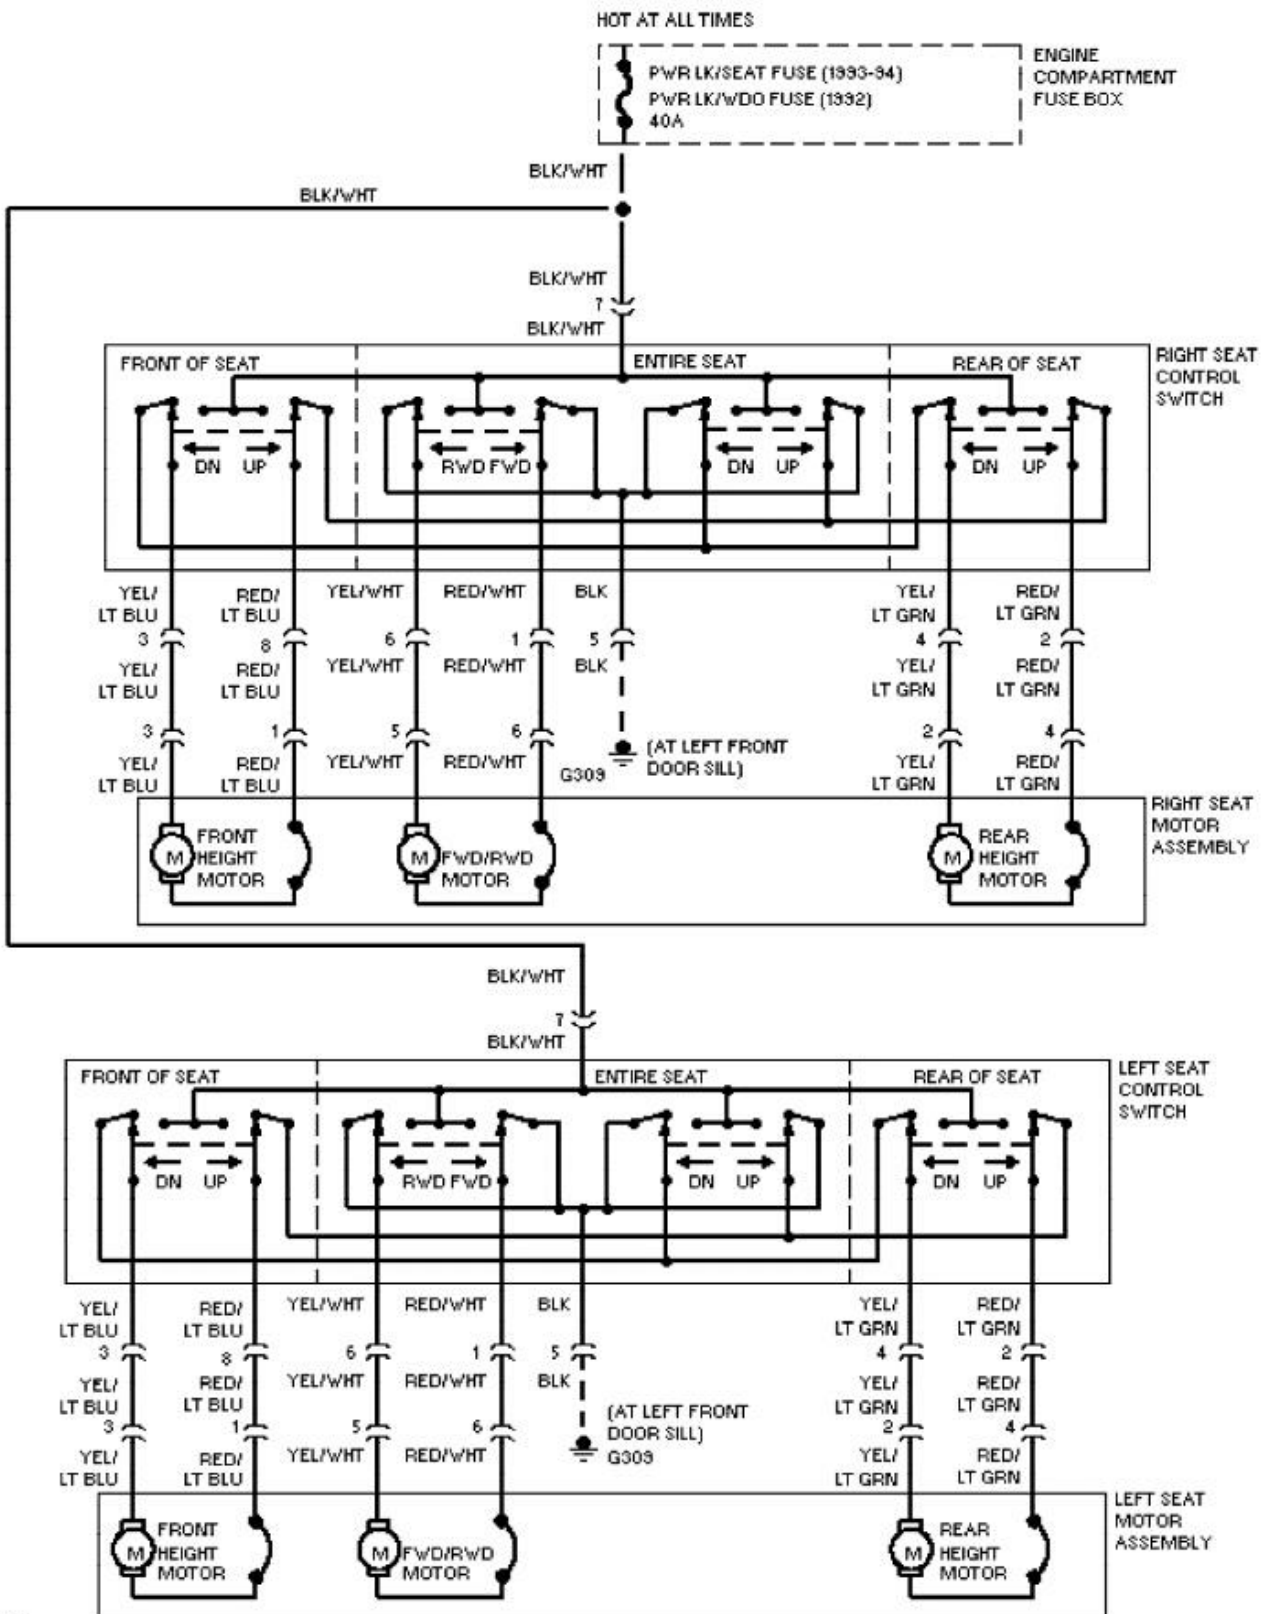

PAVLIN

Fig. 82: Power Lumbar Seat Circuit
1994 Ford Taurus LX

1994 System Wiring Diagrams
Ford - Taurus

PAVLIN

Fig. 83: Power Seat Circuit
1994 Ford Taurus LX

57450

1994 System Wiring Diagrams
Ford - Taurus