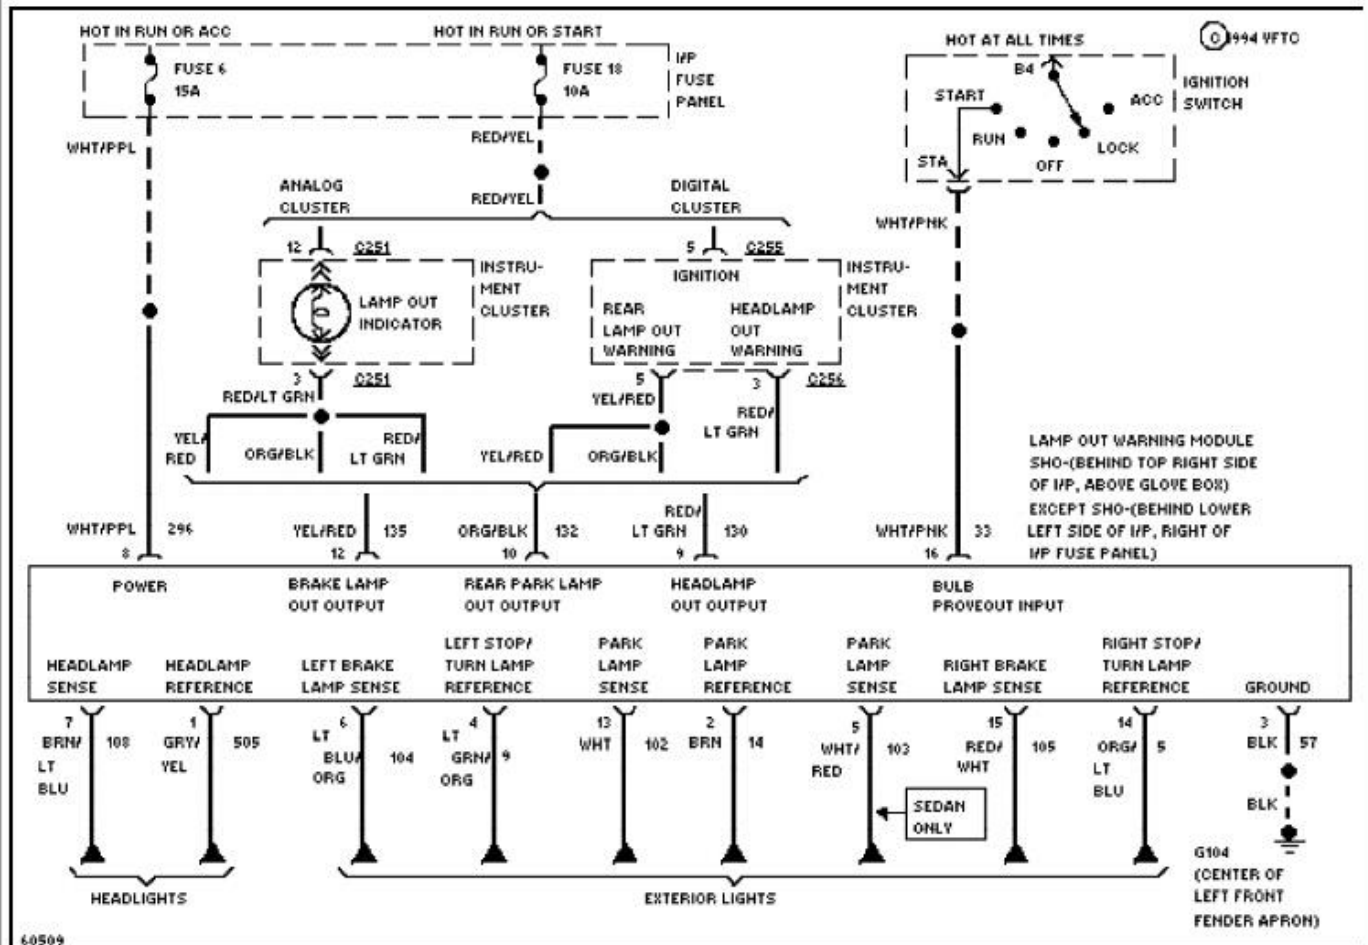

1994 System Wiring Diagrams
Ford - Taurus

PAVLIN

Fig. 46: 3.0L Flex Fuel, Electronic Cluster Circuit (2 of 2)
1994 Ford Taurus LX

1994 System Wiring Diagrams
Ford - Taurus

PAVLIN

Fig. 47: 3.0L Flex Fuel, Lamp Monitor Circuit
1994 Ford Taurus LX