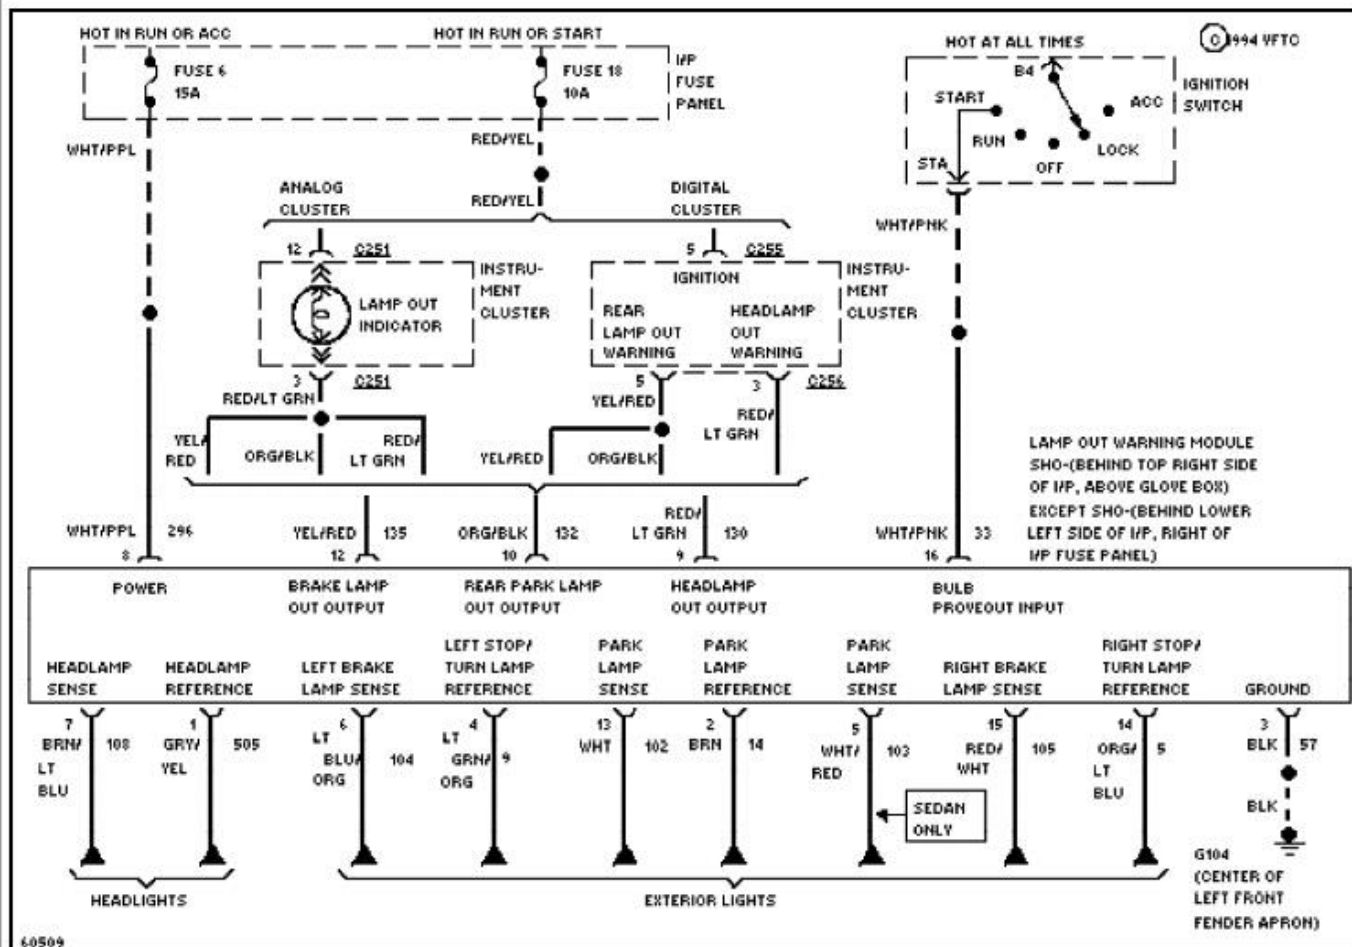

1994 System Wiring Diagrams
Ford - Taurus

PAVLIN