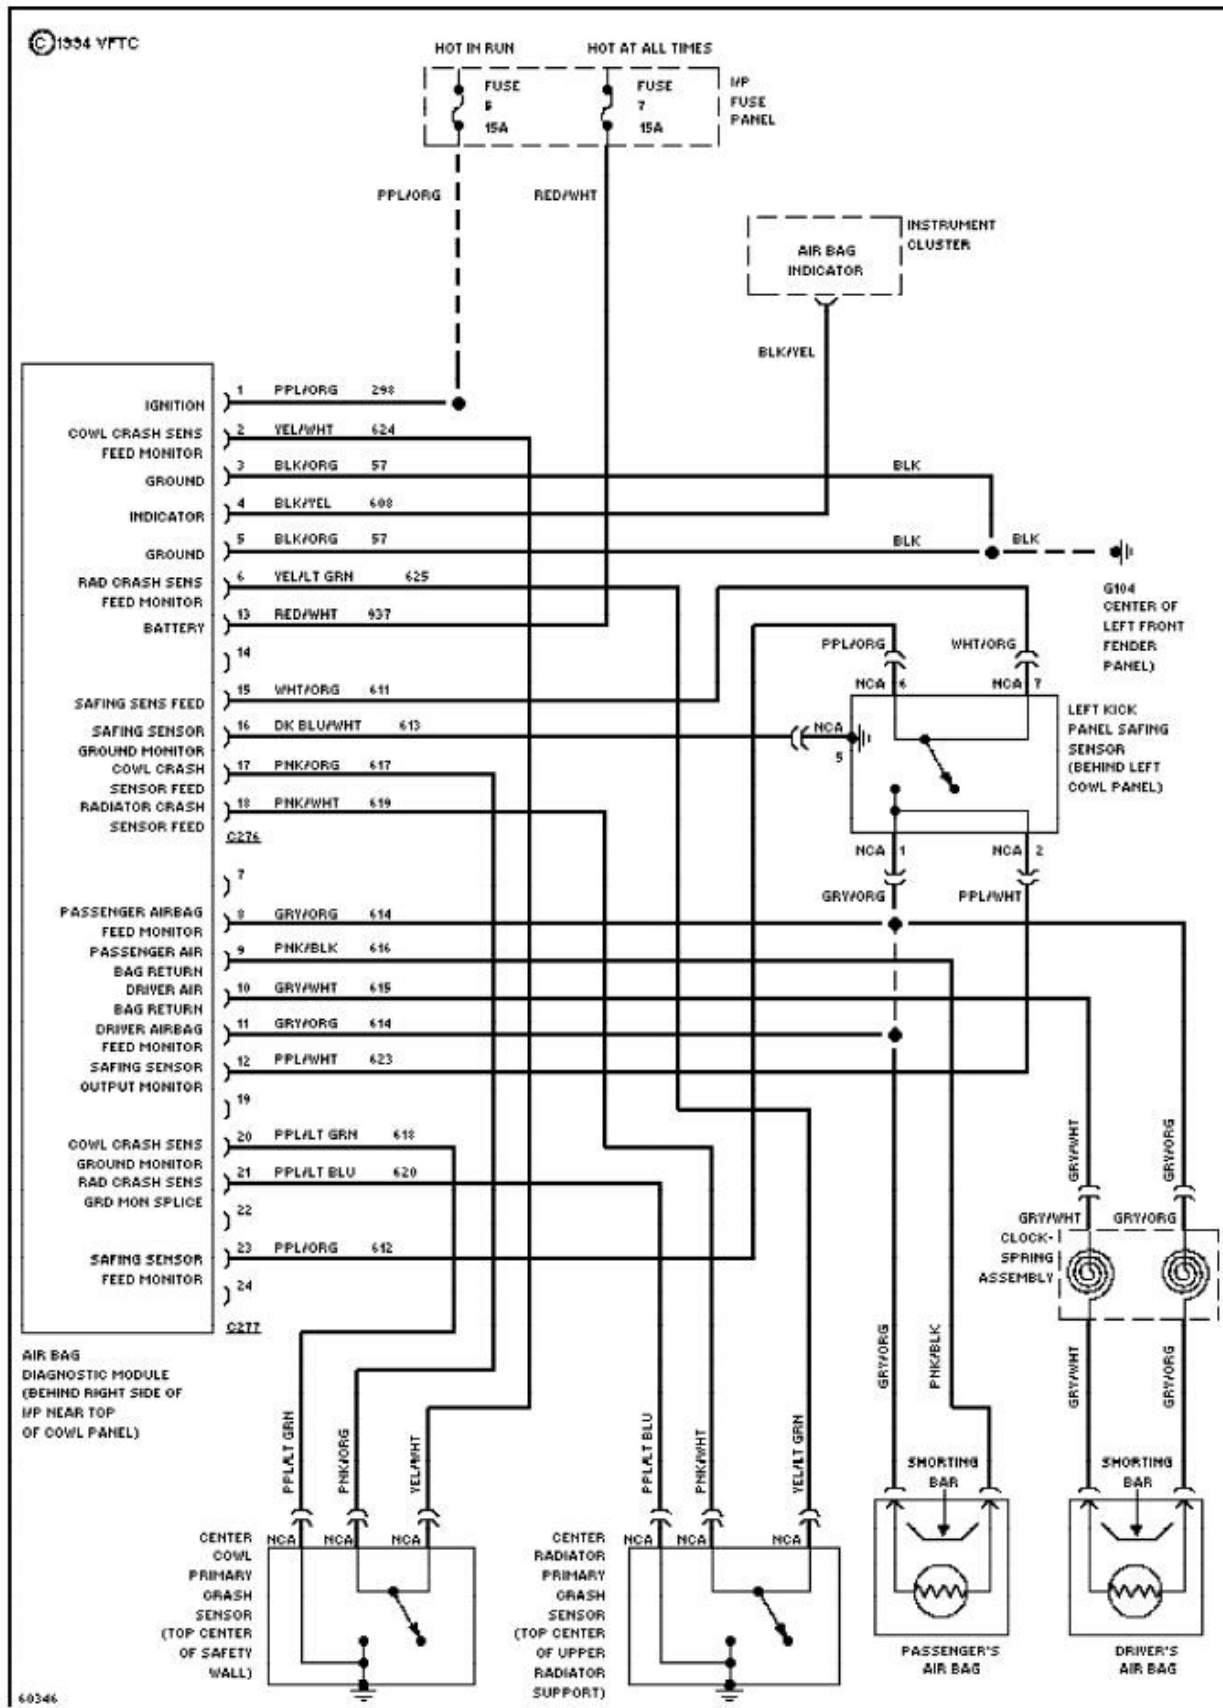

1994 System Wiring Diagrams
Ford - Taurus

PAVLIN

Fig. 99: Supplemental Restraint Circuit
1994 Ford Taurus LX