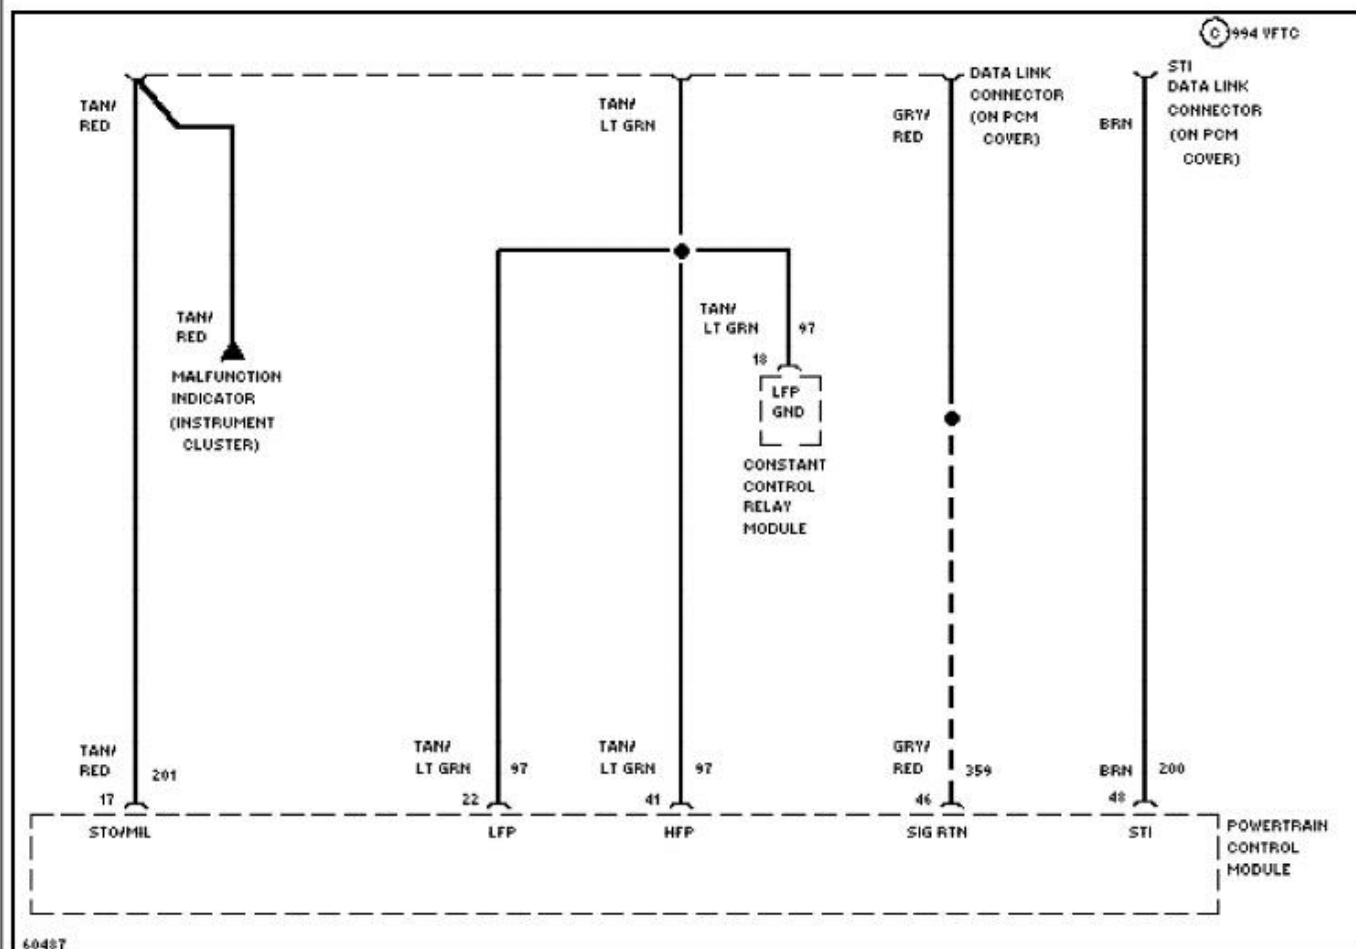

Fig. 8: 3.0L, Computer Data Lines
1994 Ford Taurus LX

1994 System Wiring Diagrams
Ford - Taurus

PAVLIN