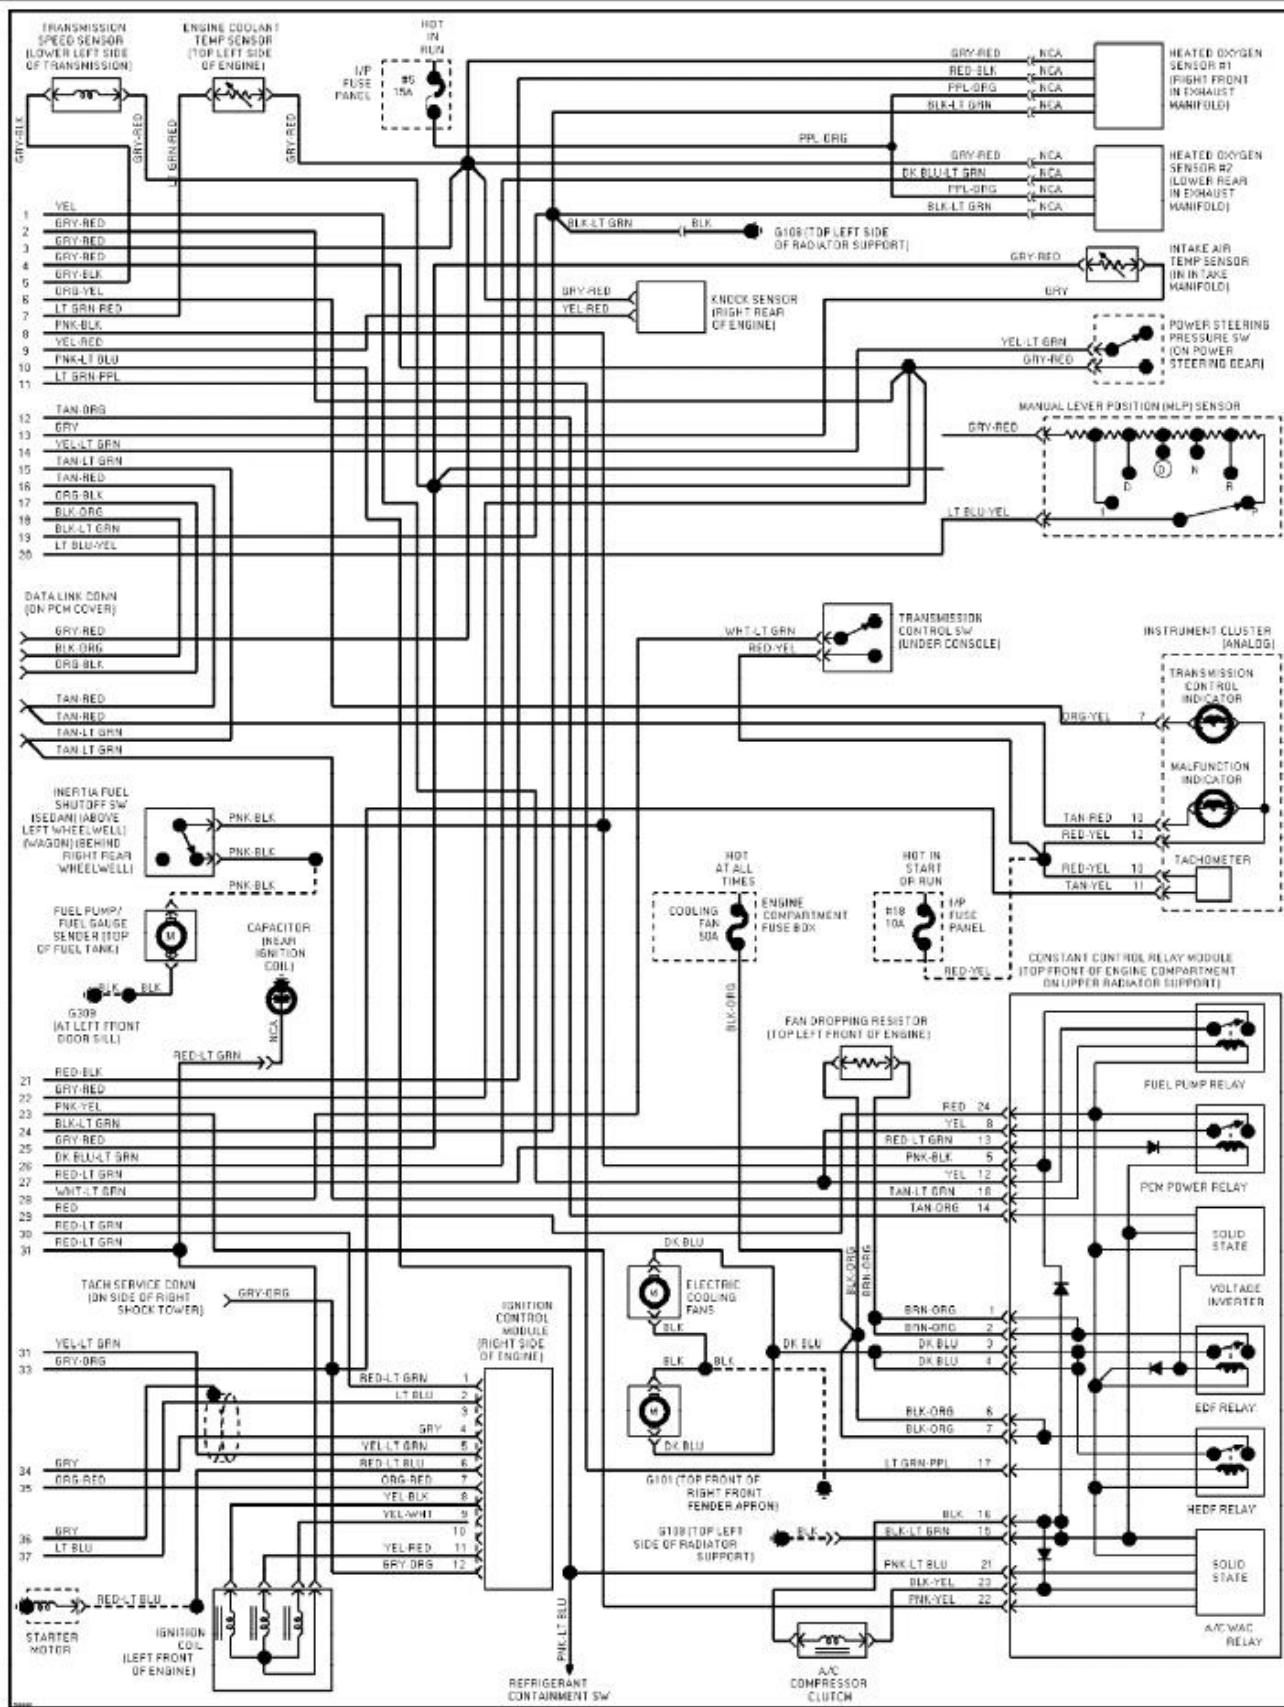

1994 System Wiring Diagrams Ford - Taurus

PAVLIN

**Fig. 25: 3.2L SHO, Engine Performance Circuits (2 of 2)
1994 Ford Taurus LX**