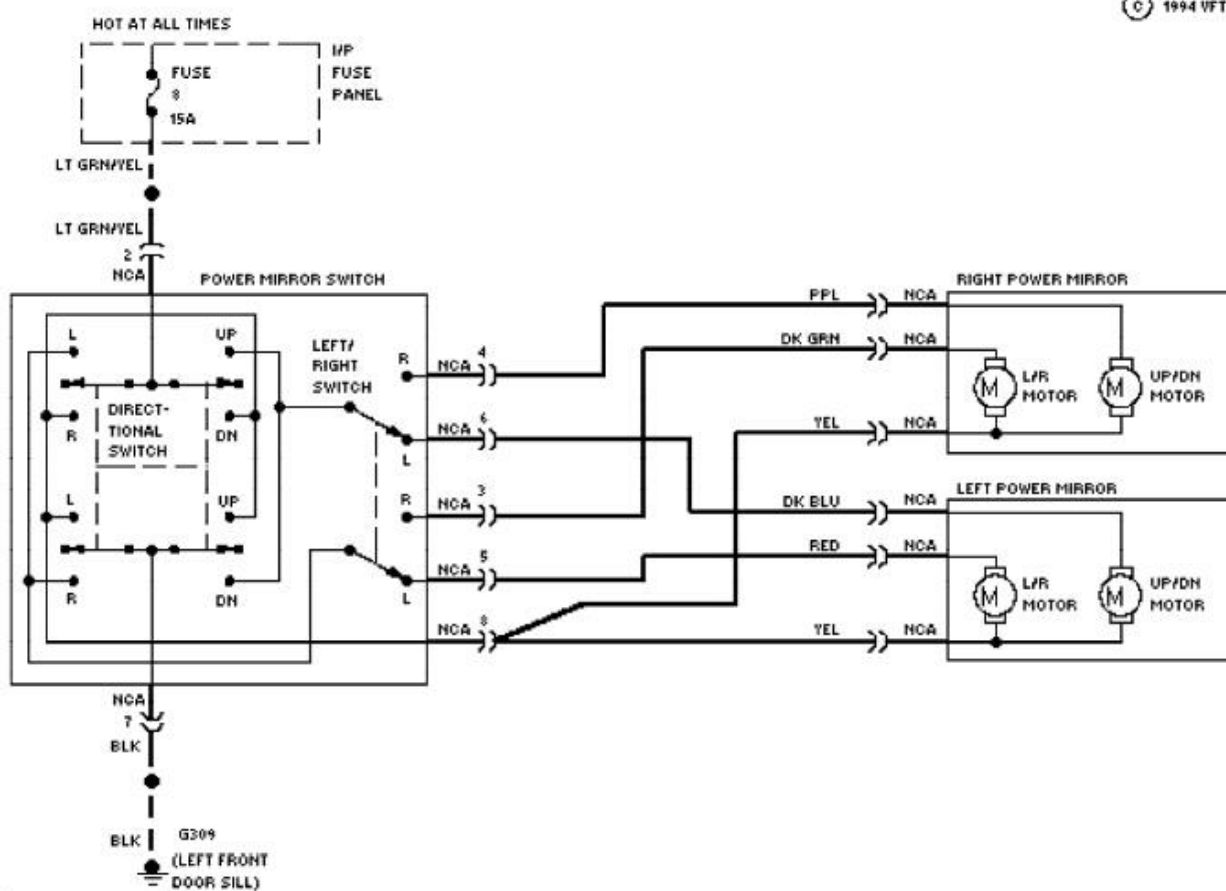

Fig. 81: Lumbar Circuit
1994 Ford Taurus LX

1994 System Wiring Diagrams
Ford - Taurus

PAVLIN