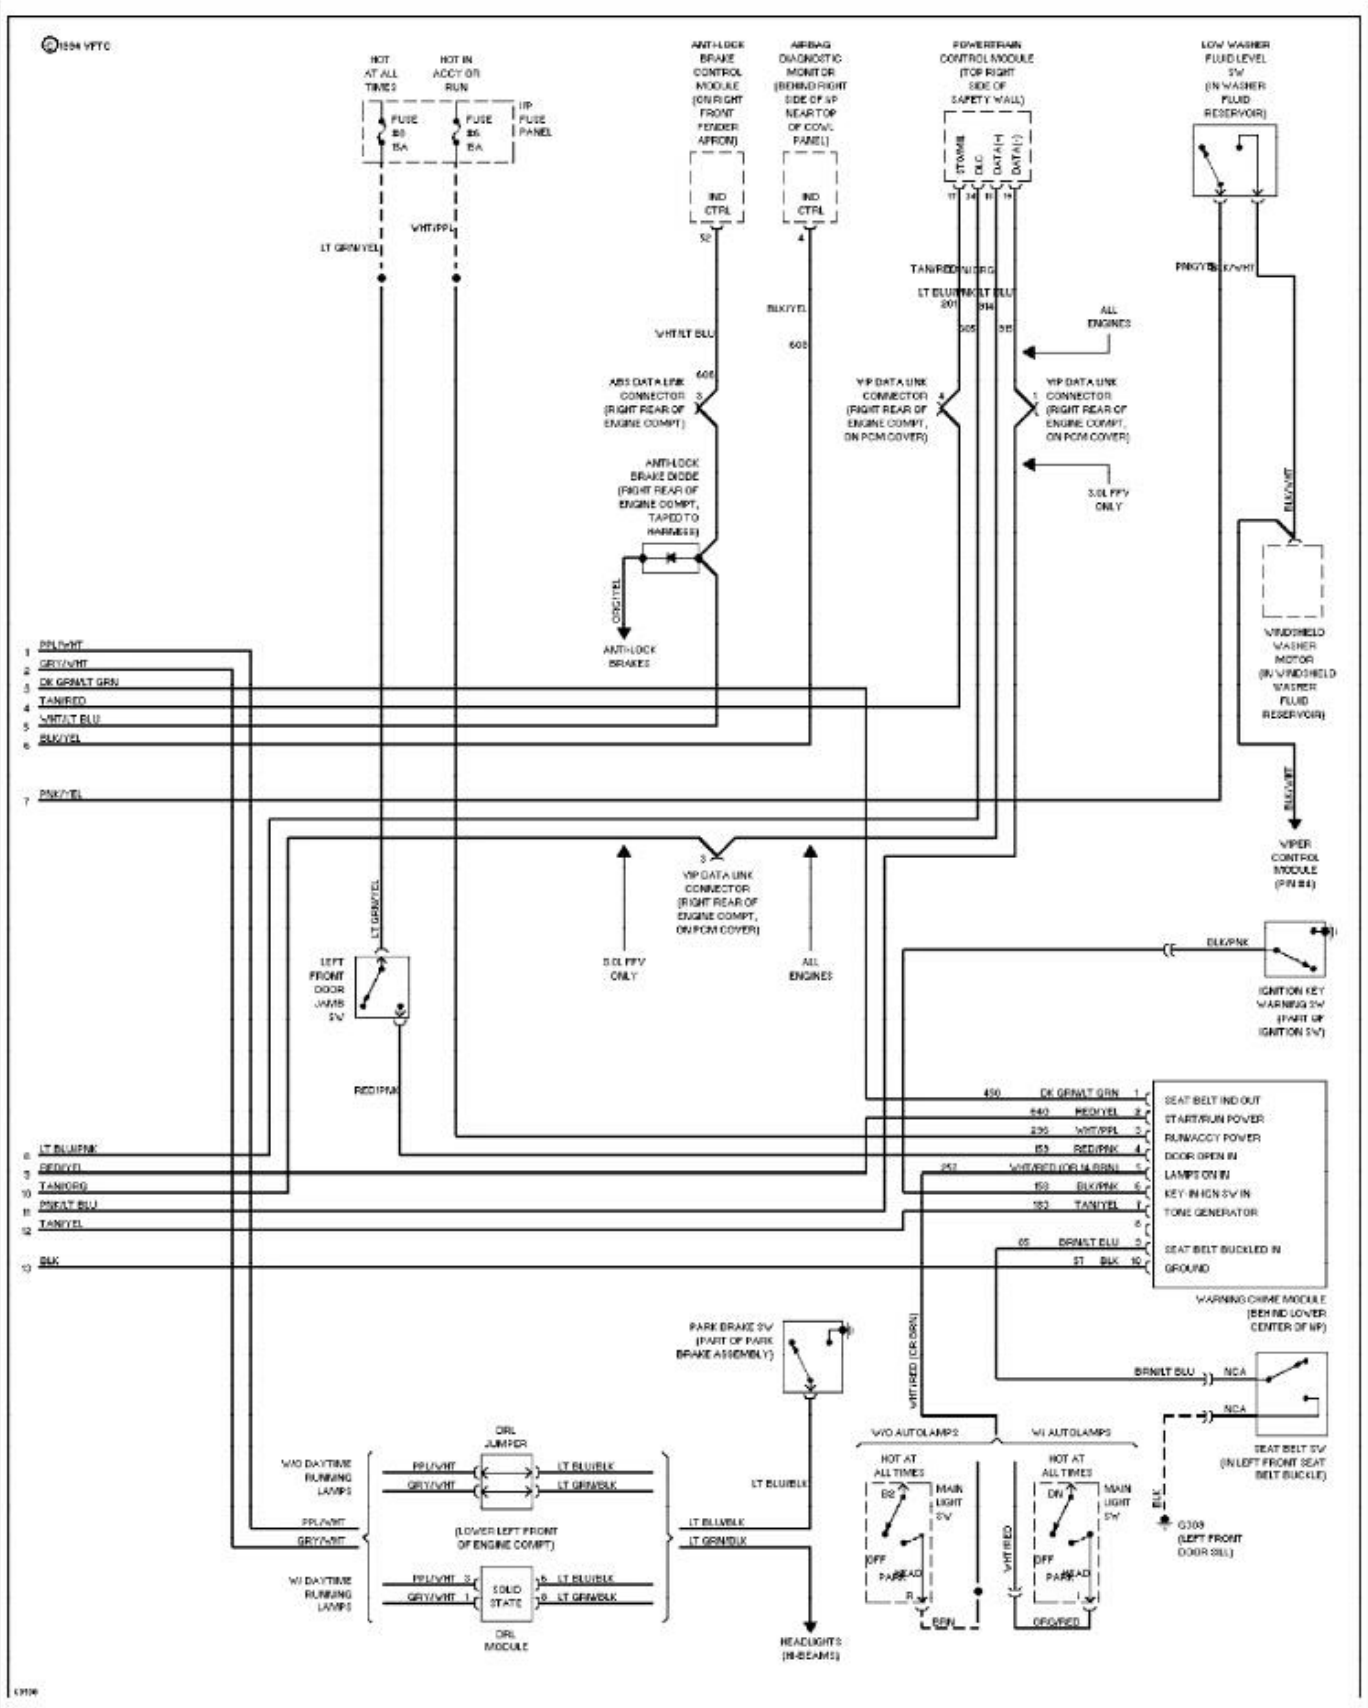

Fig. 55: 3.0L, Lamp Monitor Circuit
1994 Ford Taurus LX

1994 System Wiring Diagrams
Ford - Taurus

PAVLIN

Fig. 54: 3.0L, Electronic Cluster Circuit (2 of 2)
1994 Ford Taurus LX