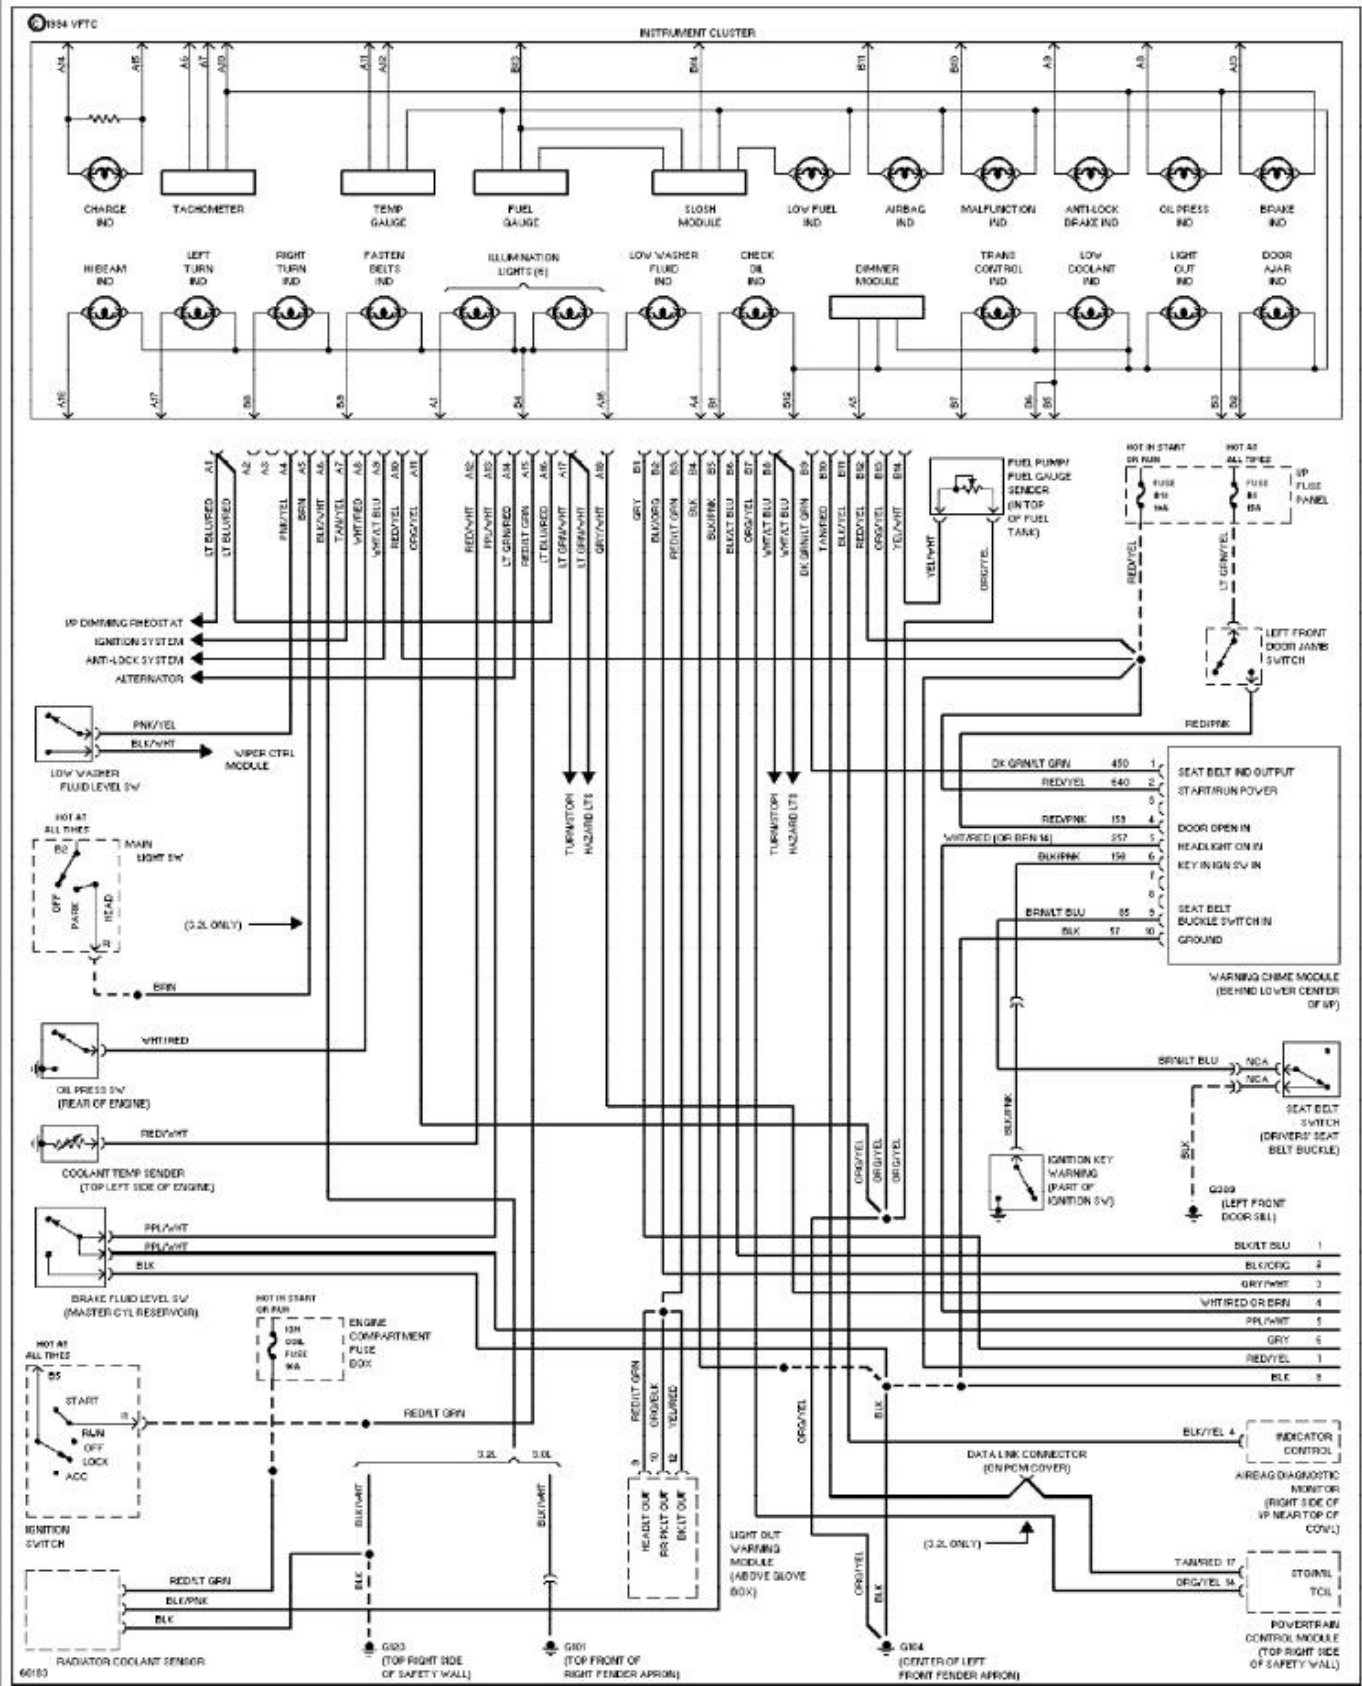

1994 System Wiring Diagrams Ford - Taurus

PAVLIN

Fig. 48: 3.0L SHO, Instrument Cluster Circuit (1 of 2)
1994 Ford Taurus LX