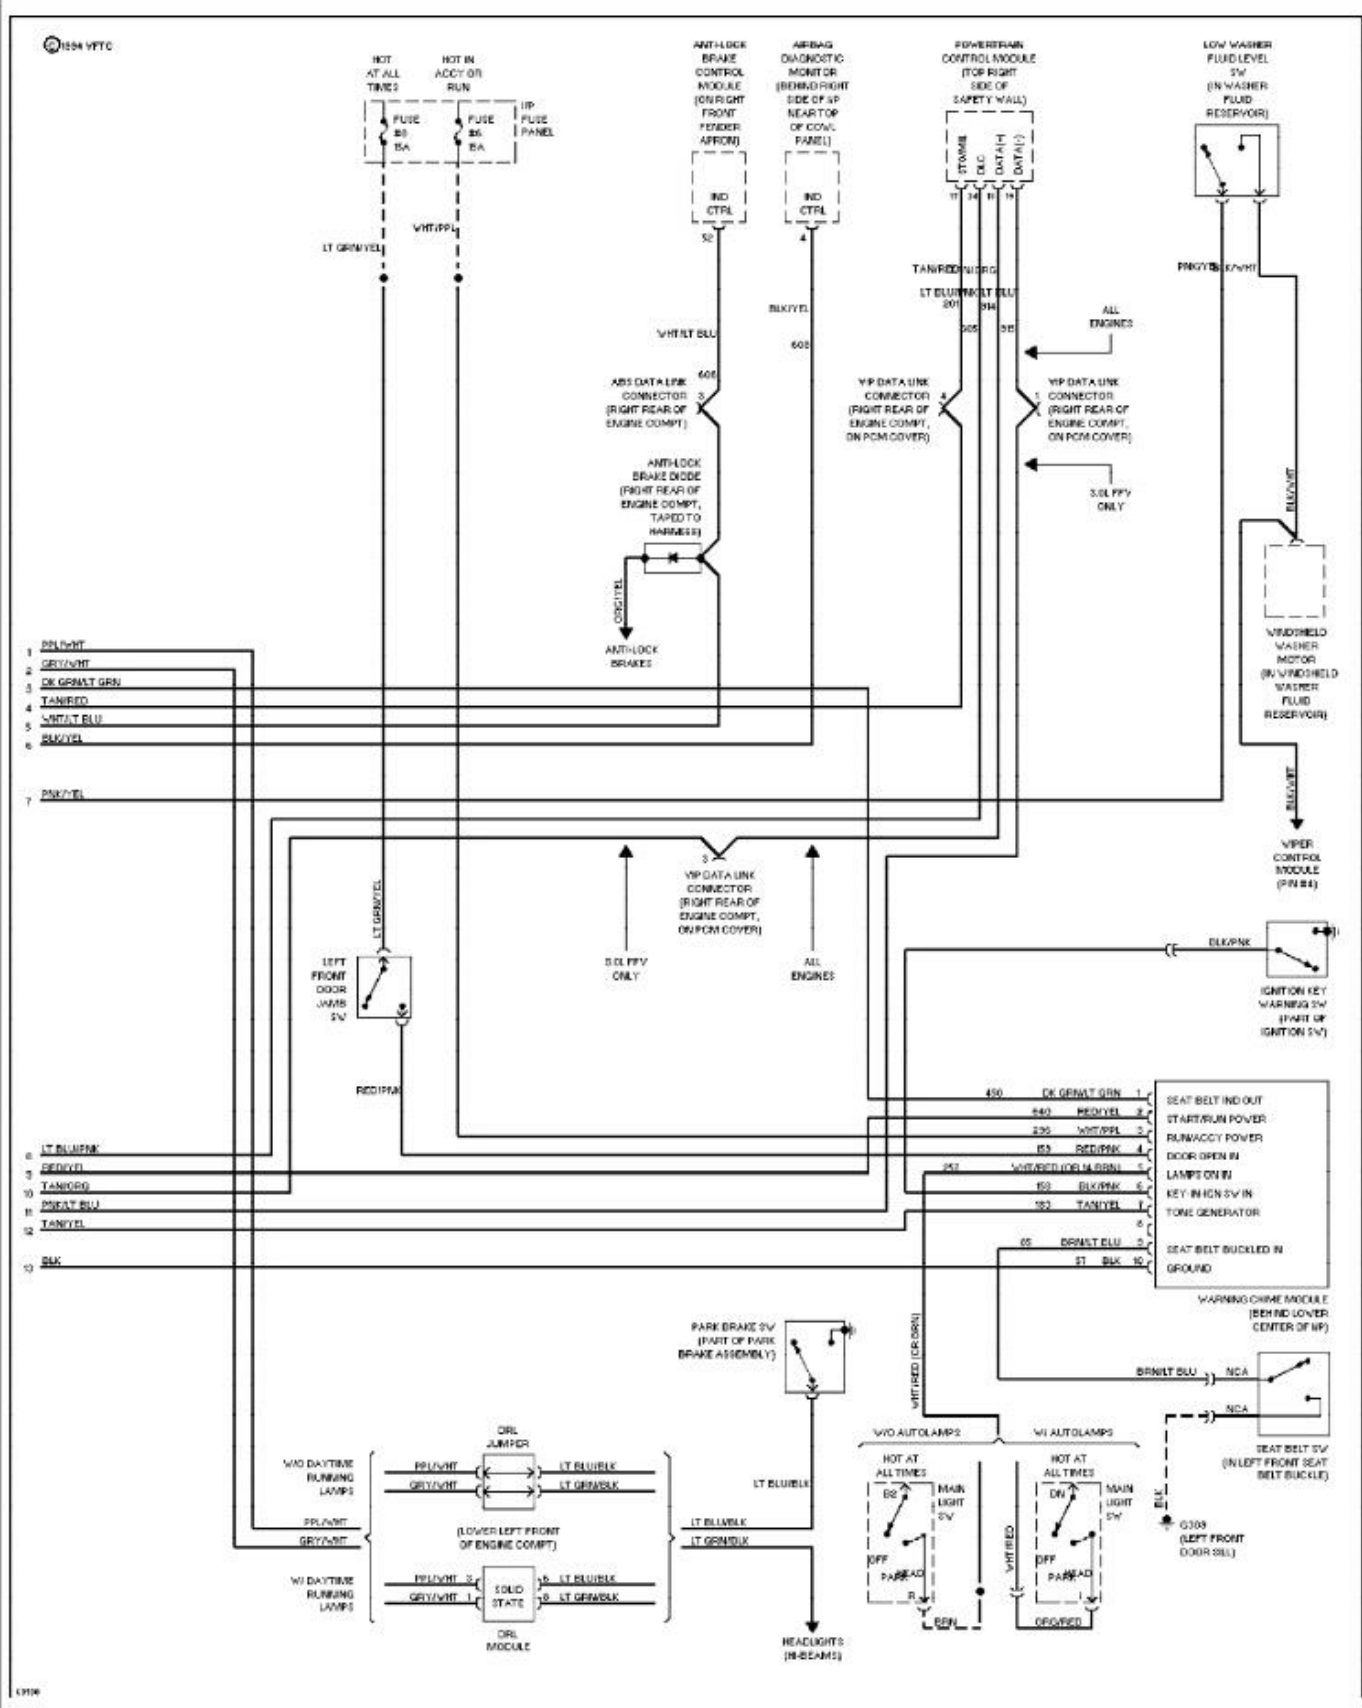

Fig. 63: 3.8L, Lamp Monitor Circuit
1994 Ford Taurus LX

1994 System Wiring Diagrams Ford - Taurus

PAVLIN

Fig. 62: 3.8L, Electronic Cluster Circuit (2 of 2)
1994 Ford Taurus LX