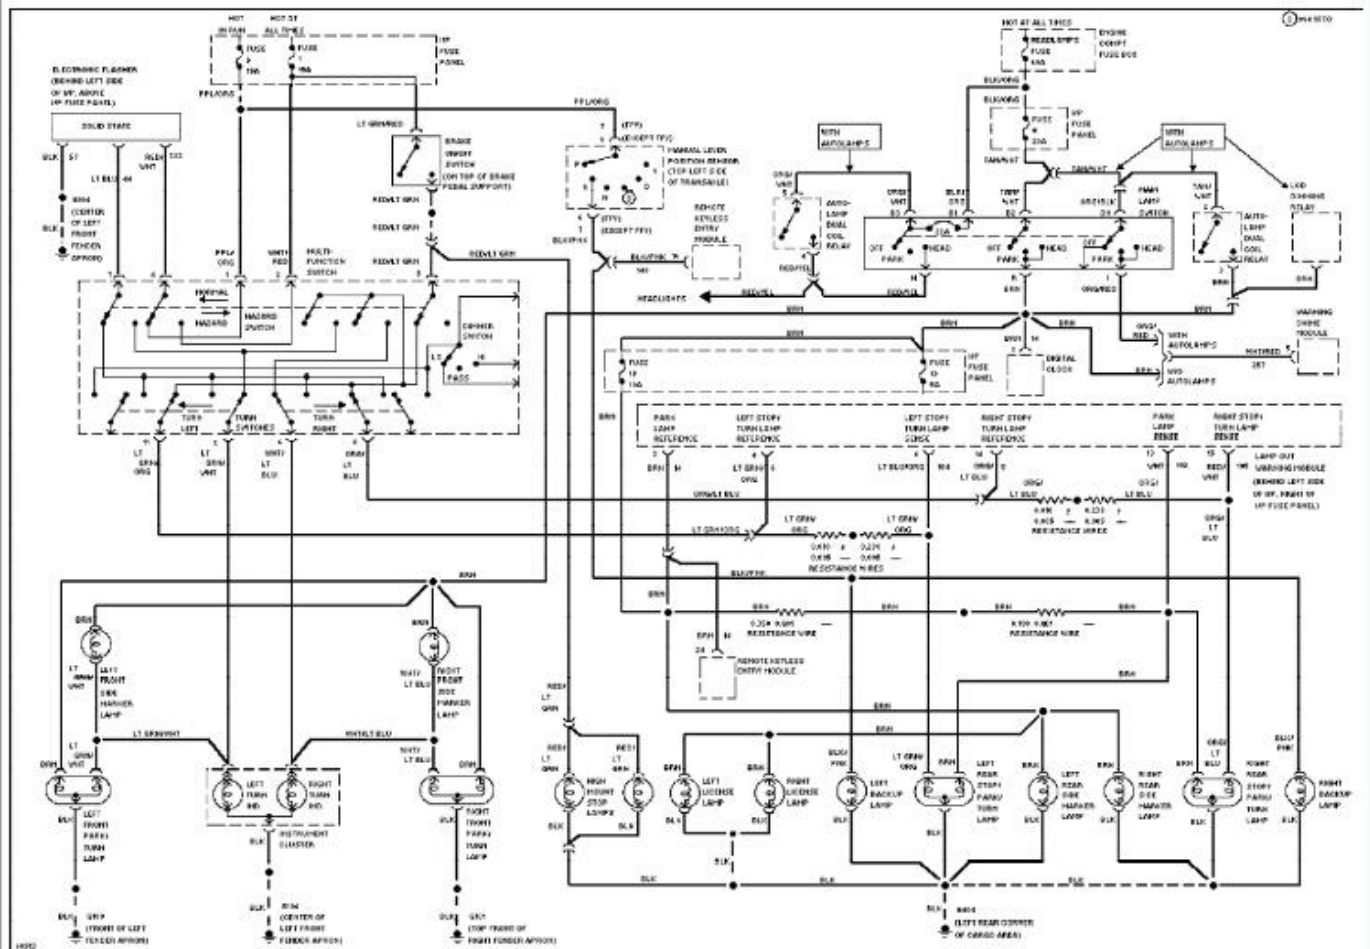

1994 System Wiring Diagrams
Ford - Taurus

PAVLIN

Fig. 29: Exterior Light Circuit, Sedan W/O Lamp Monitor
1994 Ford Taurus LX

1994 System Wiring Diagrams Ford - Taurus

PAVLIN

Fig. 30: Exterior Light Circuit, Wagon
1994 Ford Taurus LX