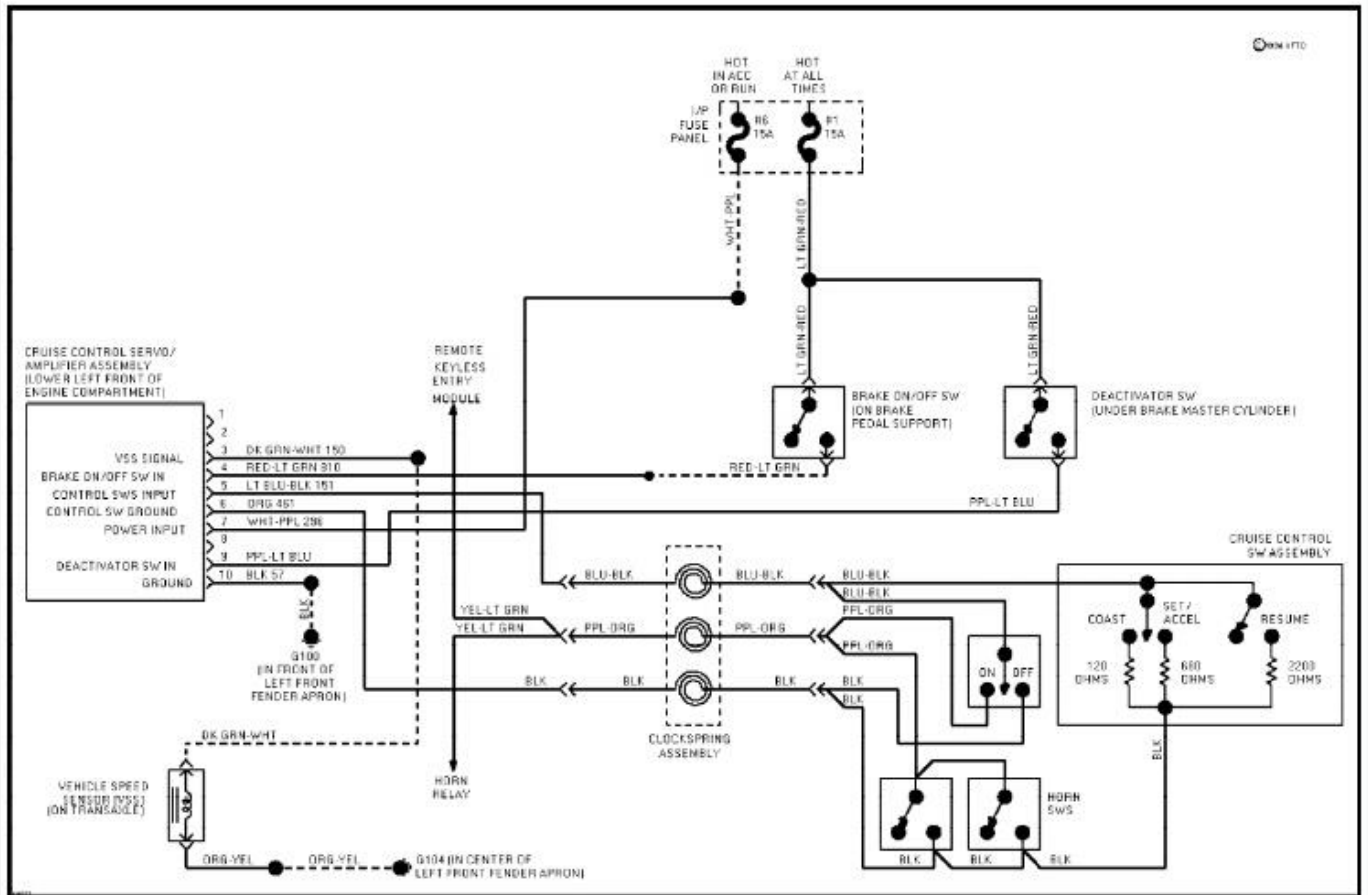

1994 System Wiring Diagrams
Ford - Taurus

PAVLIN

Fig. 13: 3.0L, Cruise Control Circuit
1994 Ford Taurus LX

1994 System Wiring Diagrams
Ford - Taurus

PAVLIN

Fig. 14: 3.2L SHO, Cruise Control Circuit
1994 Ford Taurus LX