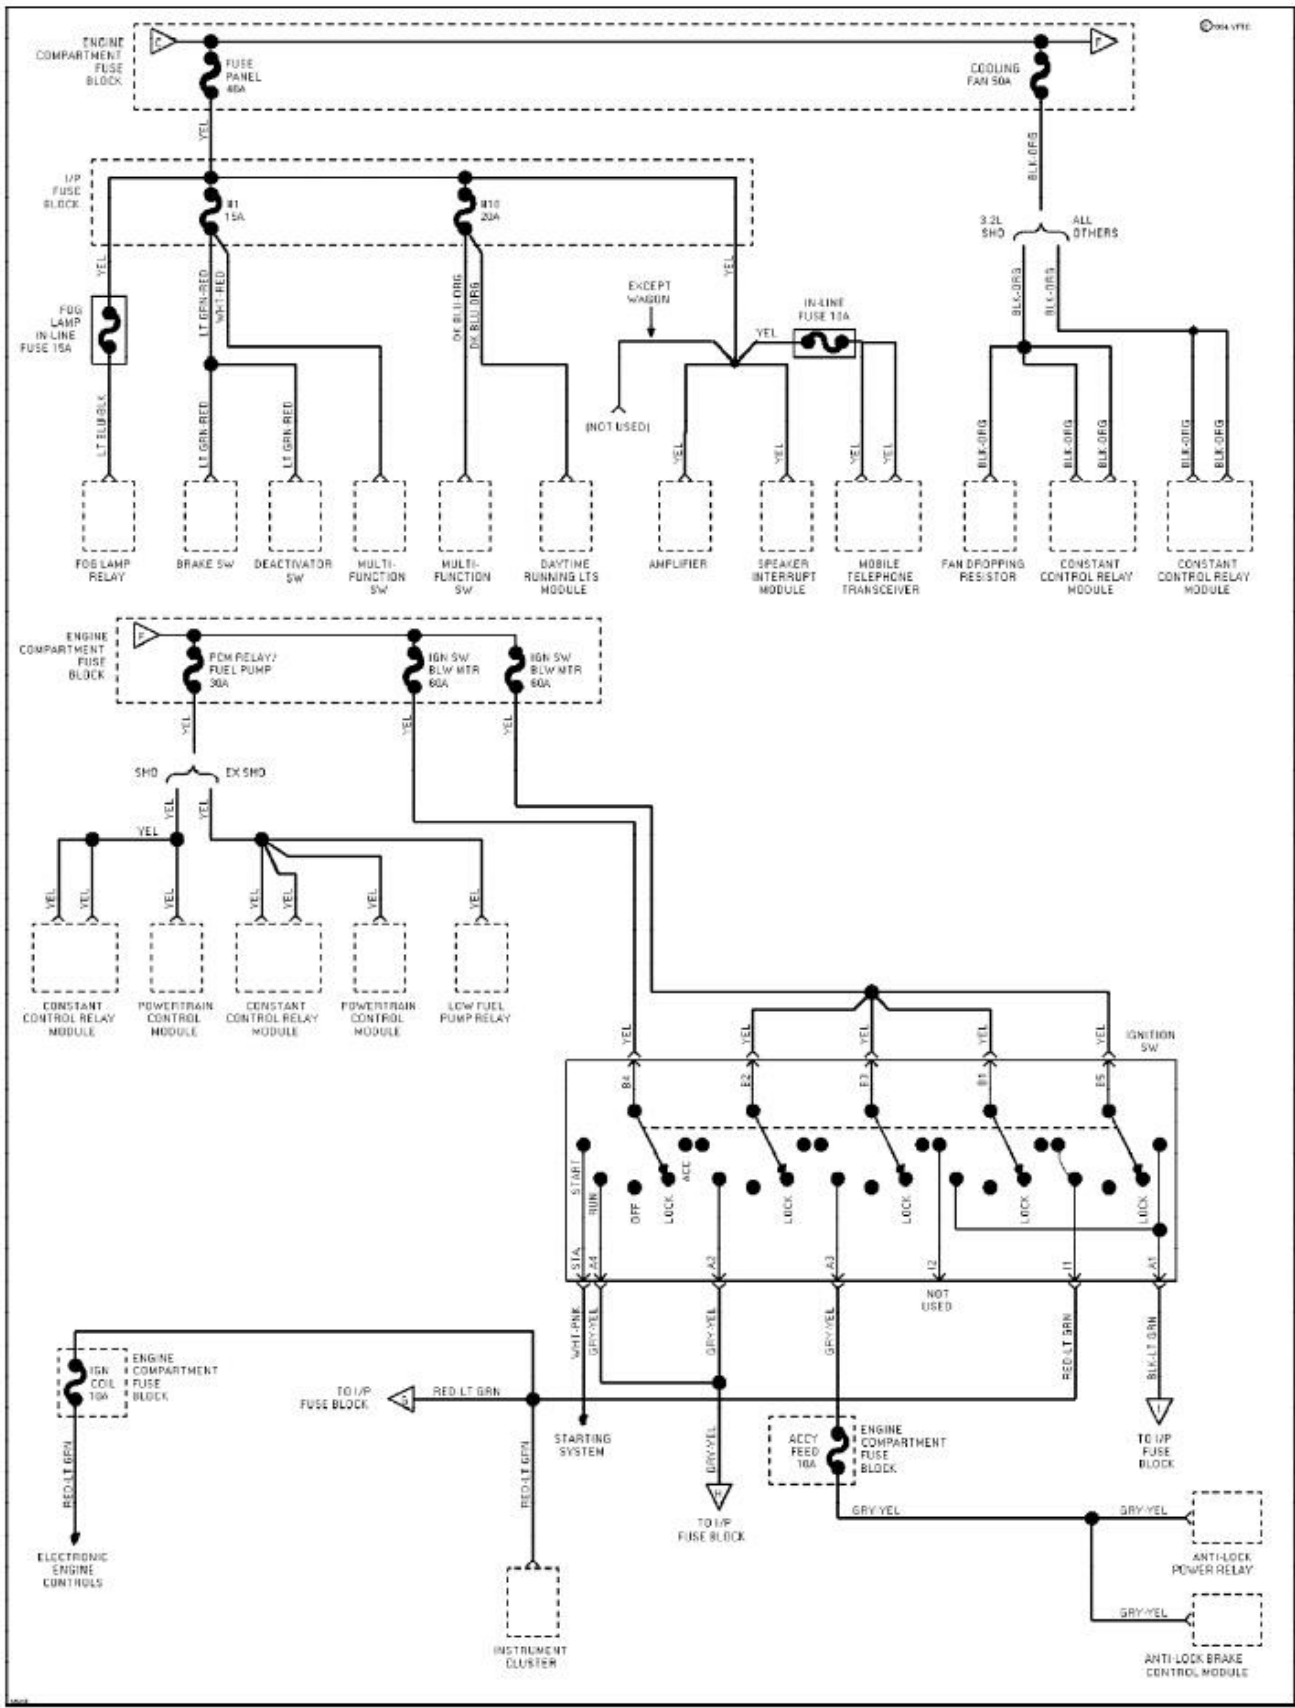

1994 System Wiring Diagrams
Ford - Taurus

PAVLIN

Fig. 70: Power Distribution Circuit (2 of 6)
1994 Ford Taurus LX