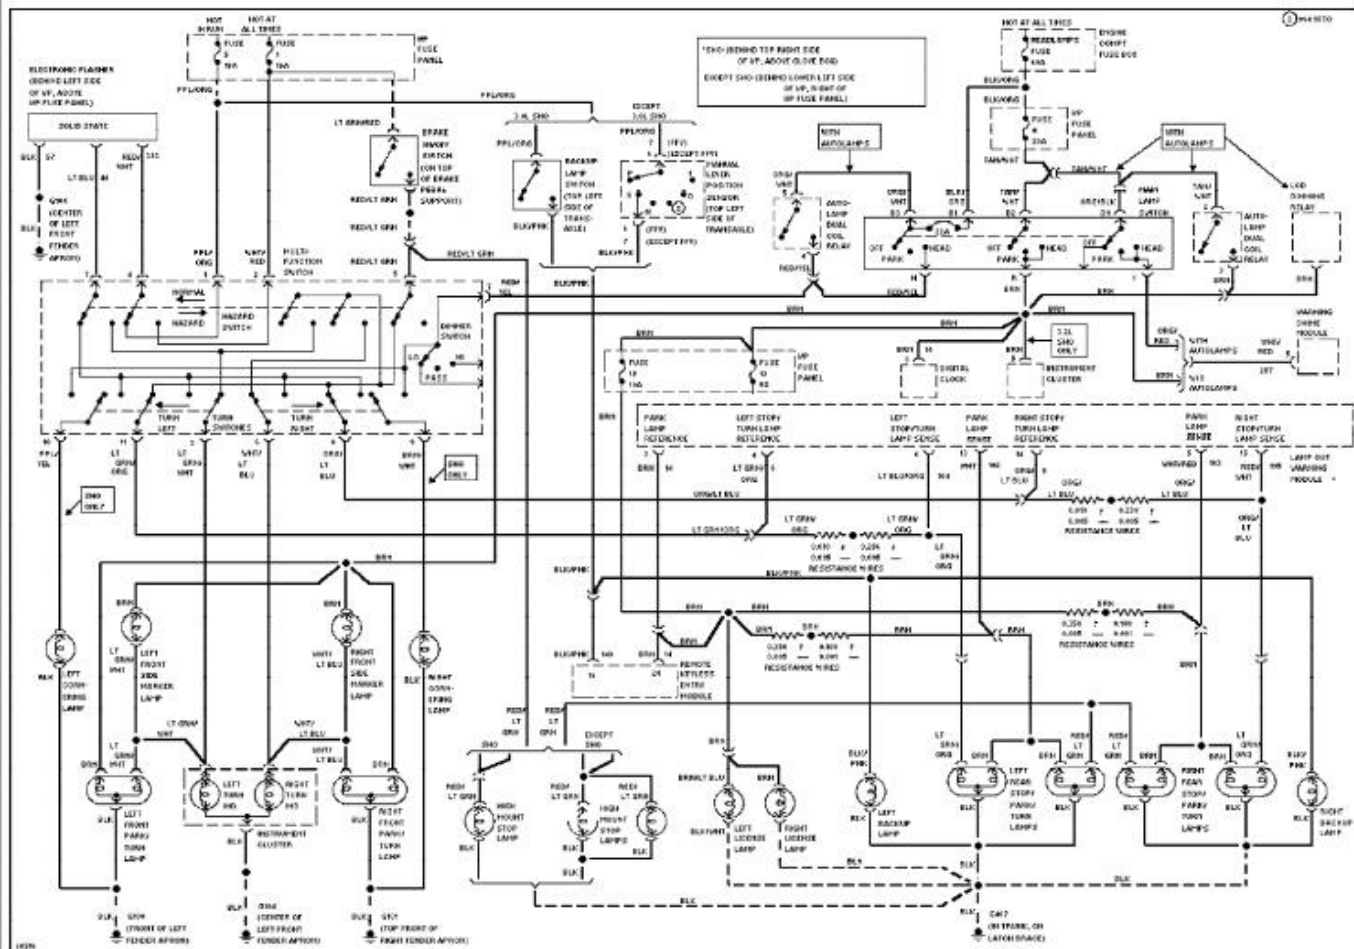

1994 System Wiring Diagrams Ford - Taurus

PAVLIN

**Fig. 27: 3.8L, Engine Performance Circuits (2 of 2)
1994 Ford Taurus LX**

1994 System Wiring Diagrams
Ford - Taurus

PAVLIN

Fig. 28: Exterior Light Circuit, Sedan W/ Lamp Monitor
1994 Ford Taurus LX