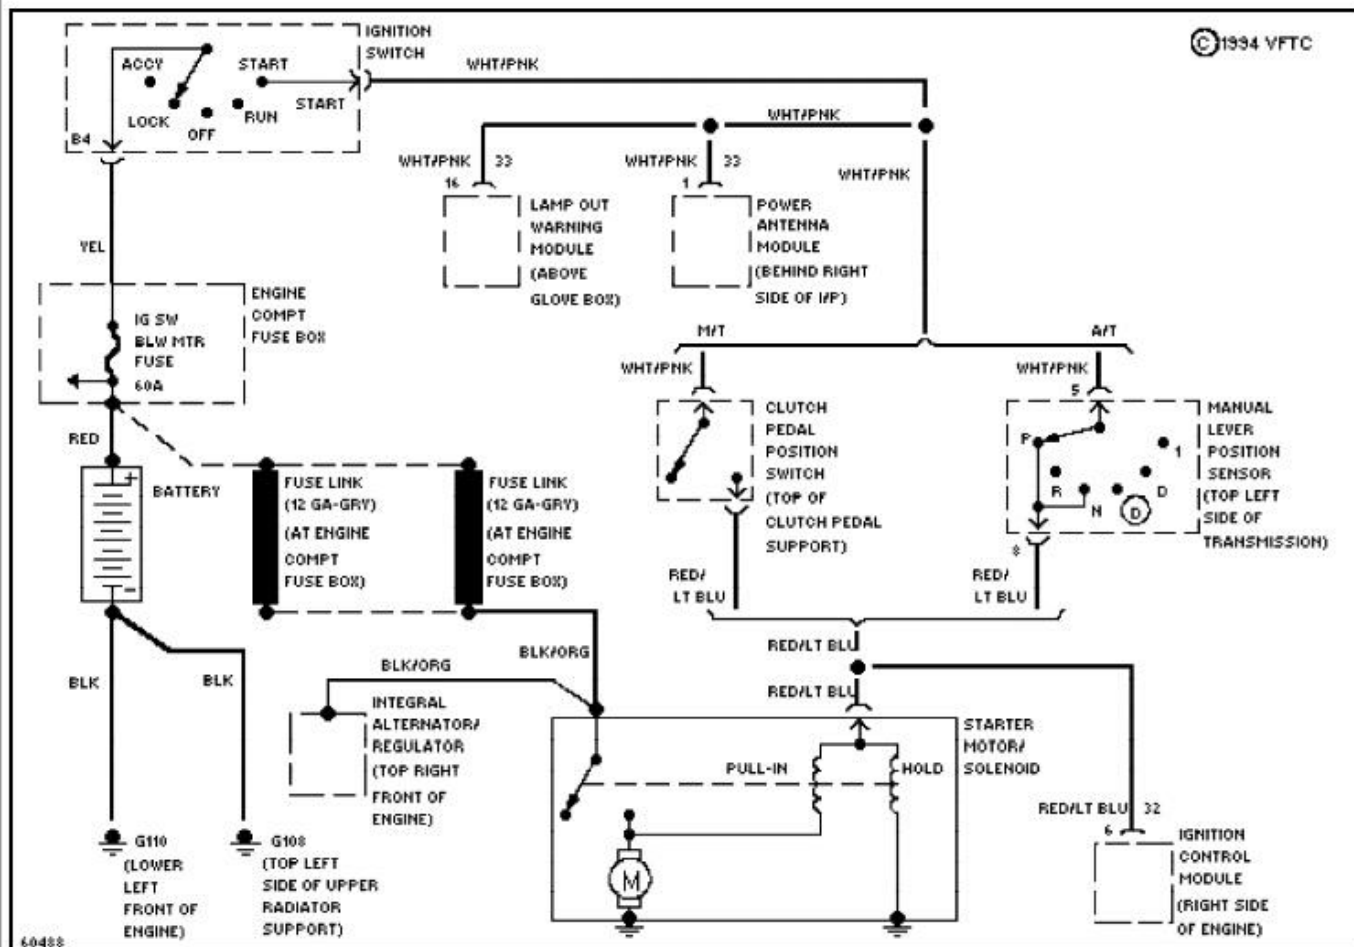

Fig. 97: 3.8L, Charging Circuit
1994 Ford Taurus LX

1994 System Wiring Diagrams
Ford - Taurus

PAVLIN