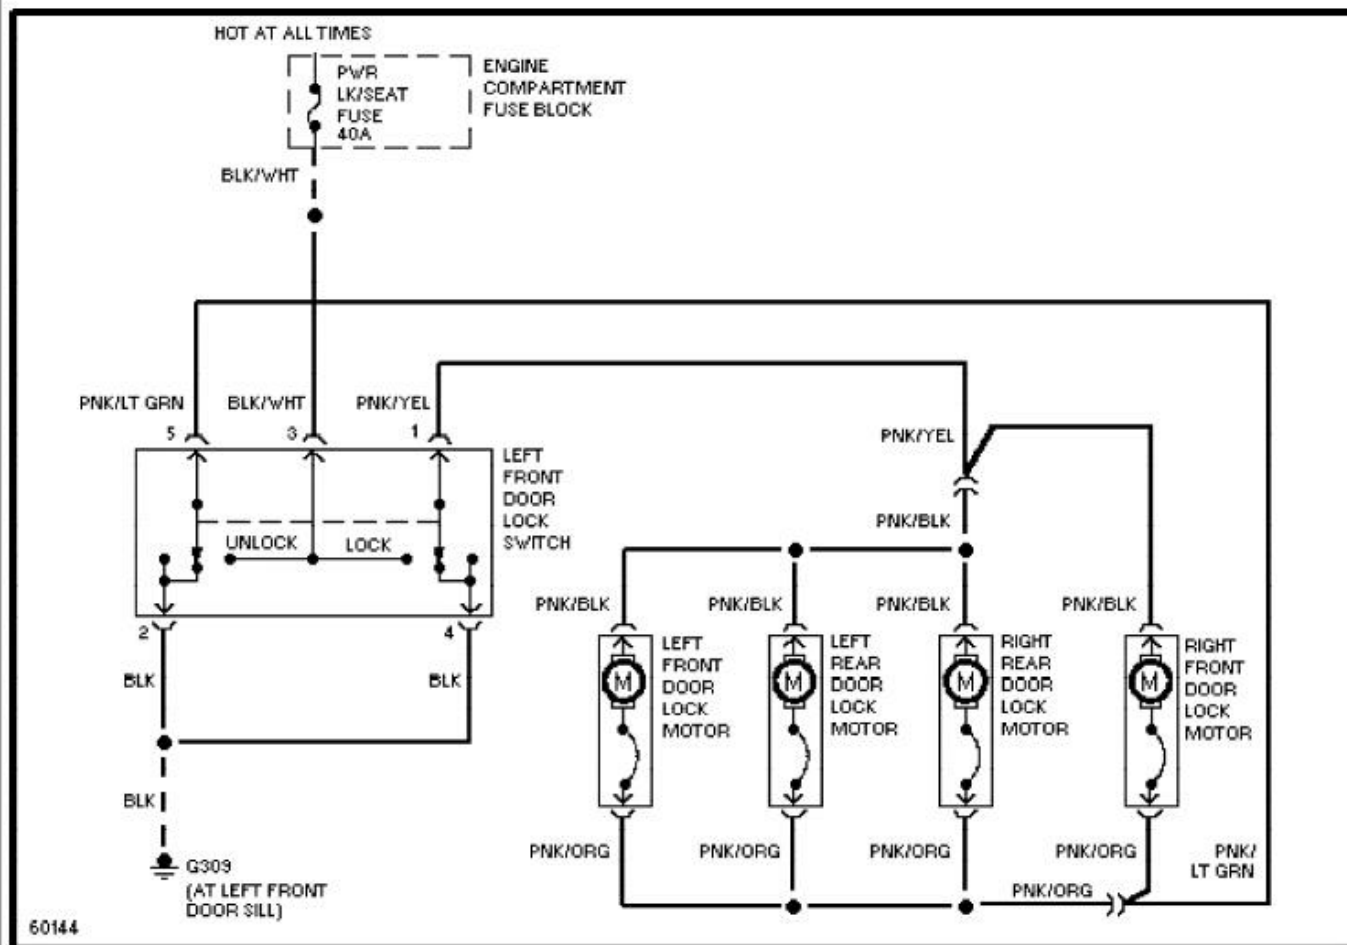

1994 System Wiring Diagrams
Ford - Taurus

PAVLIN

Fig. 78: Power Door Lock Circuit, W/ Power Windows
1994 Ford Taurus LX

1994 System Wiring Diagrams
Ford - Taurus

PAVLIN

Fig. 79: Power Door Lock Circuit, W/O Power Windows
1994 Ford Taurus LX