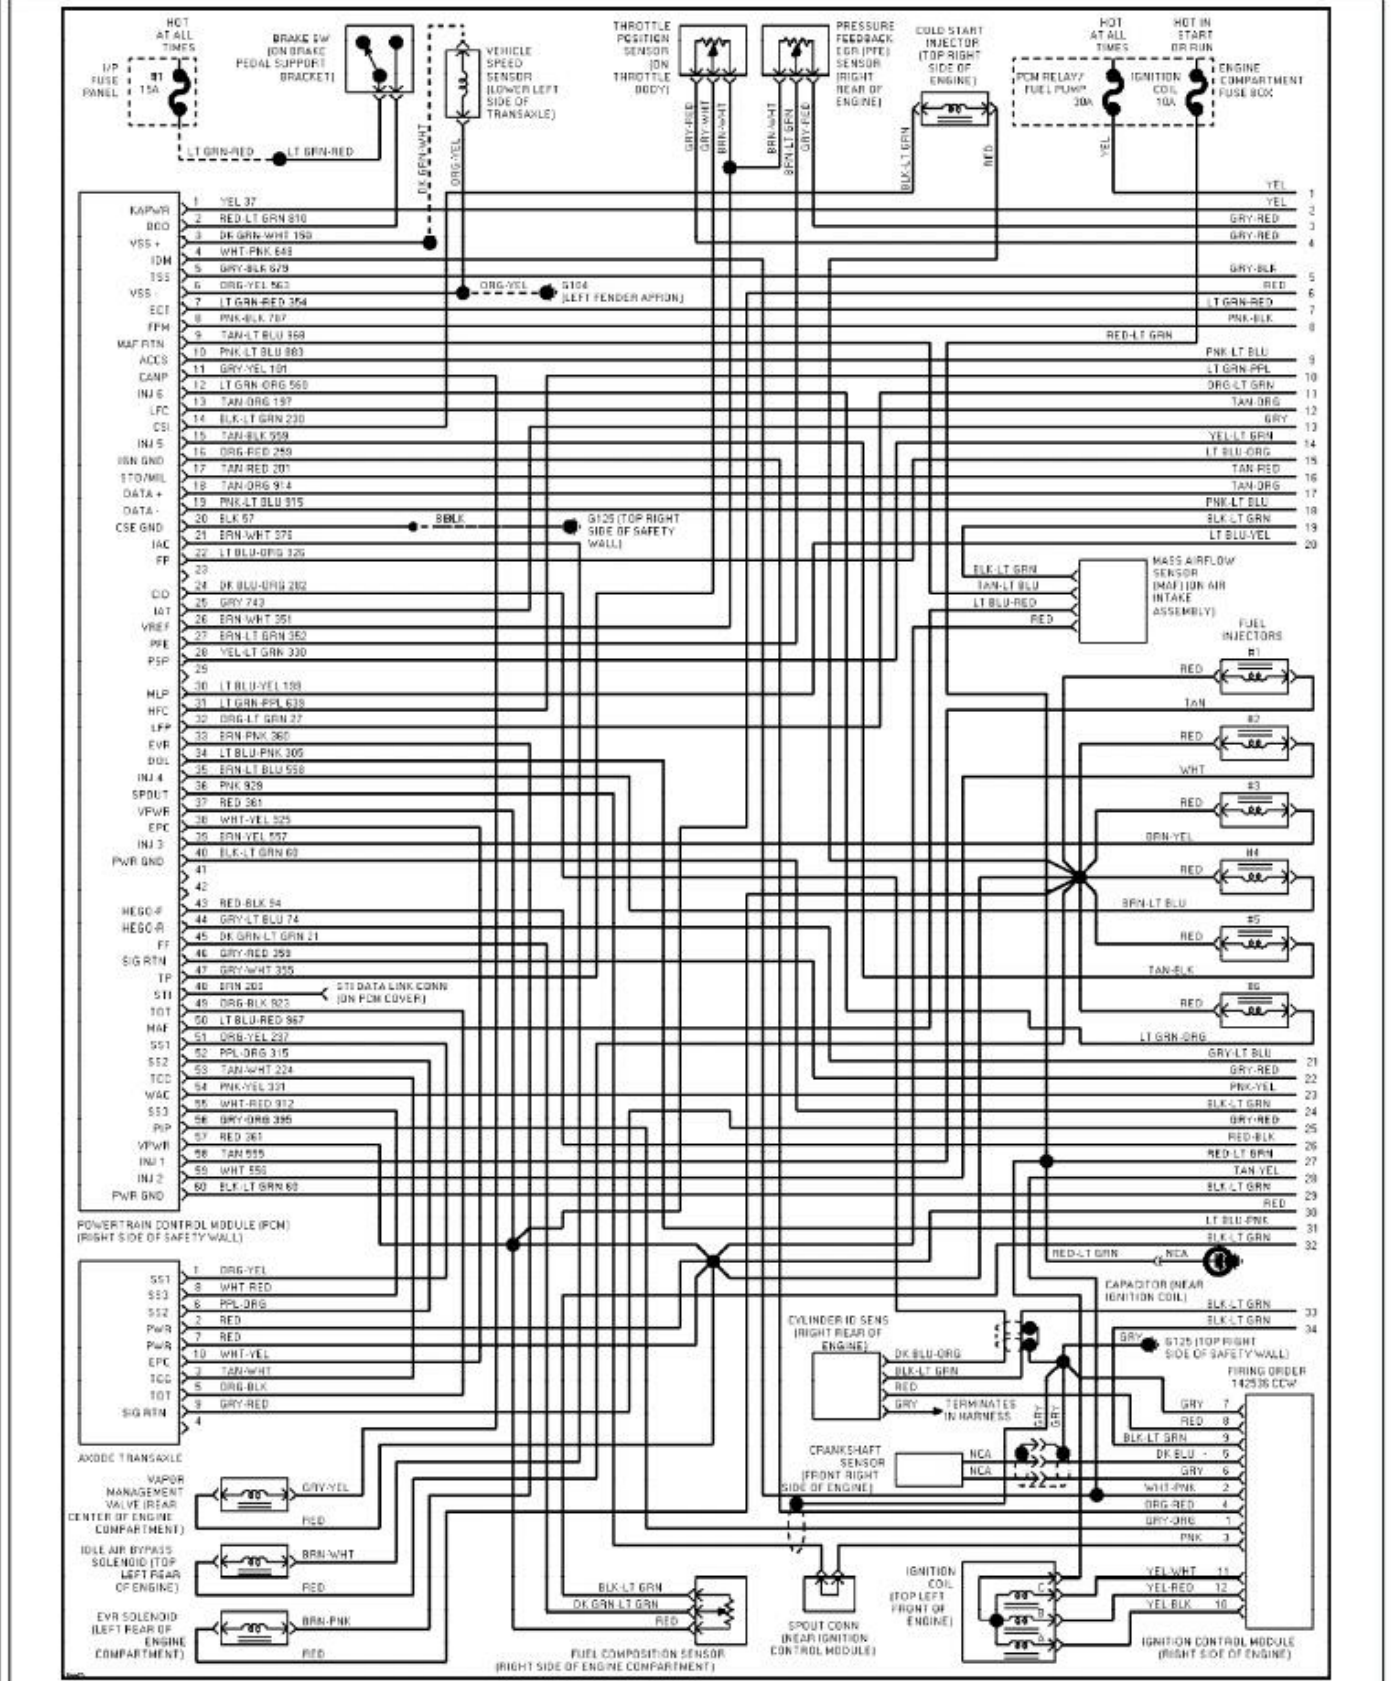

1994 System Wiring Diagrams Ford - Taurus

PAVLIN

**Fig. 1: 3.0L Flex Fuel, Anti-lock Brake Circuits
1994 Ford Taurus LX**

1994 System Wiring Diagrams Ford - Taurus

PAVLIN

Fig. 2: 3.0L SHO, Anti-lock Brake Circuits
1994 Ford Taurus LX

1994 System Wiring Diagrams Ford - Taurus

PAVLIN

**Fig. 5: 3.8L, Anti-lock Brake Circuits
1994 Ford Taurus LX**

1994 System Wiring Diagrams
Ford - Taurus

PAVLIN

Fig. 6: 3.0L Flex Fuel, Computer Data Lines
1994 Ford Taurus LX

PAVLIN

Fig. 17: Electronic Power Steering Circuit
1994 Ford Taurus LX

57383

1994 System Wiring Diagrams Ford - Taurus

PAVLIN

Fig. 18: 3.0L Flex Fuel, Engine Performance Circuits (1 of 2)
1994 Ford Taurus LX

1994 System Wiring Diagrams Ford - Taurus

PAVLIN

Fig. 19: 3.0L Flex Fuel, Engine Performance Circuits (2 of 2)
1994 Ford Taurus LX

1994 System Wiring Diagrams Ford - Taurus

PAVLIN

Fig. 20: 3.0L SHO, Engine Performance Circuits (1 of 2)
1994 Ford Taurus LX