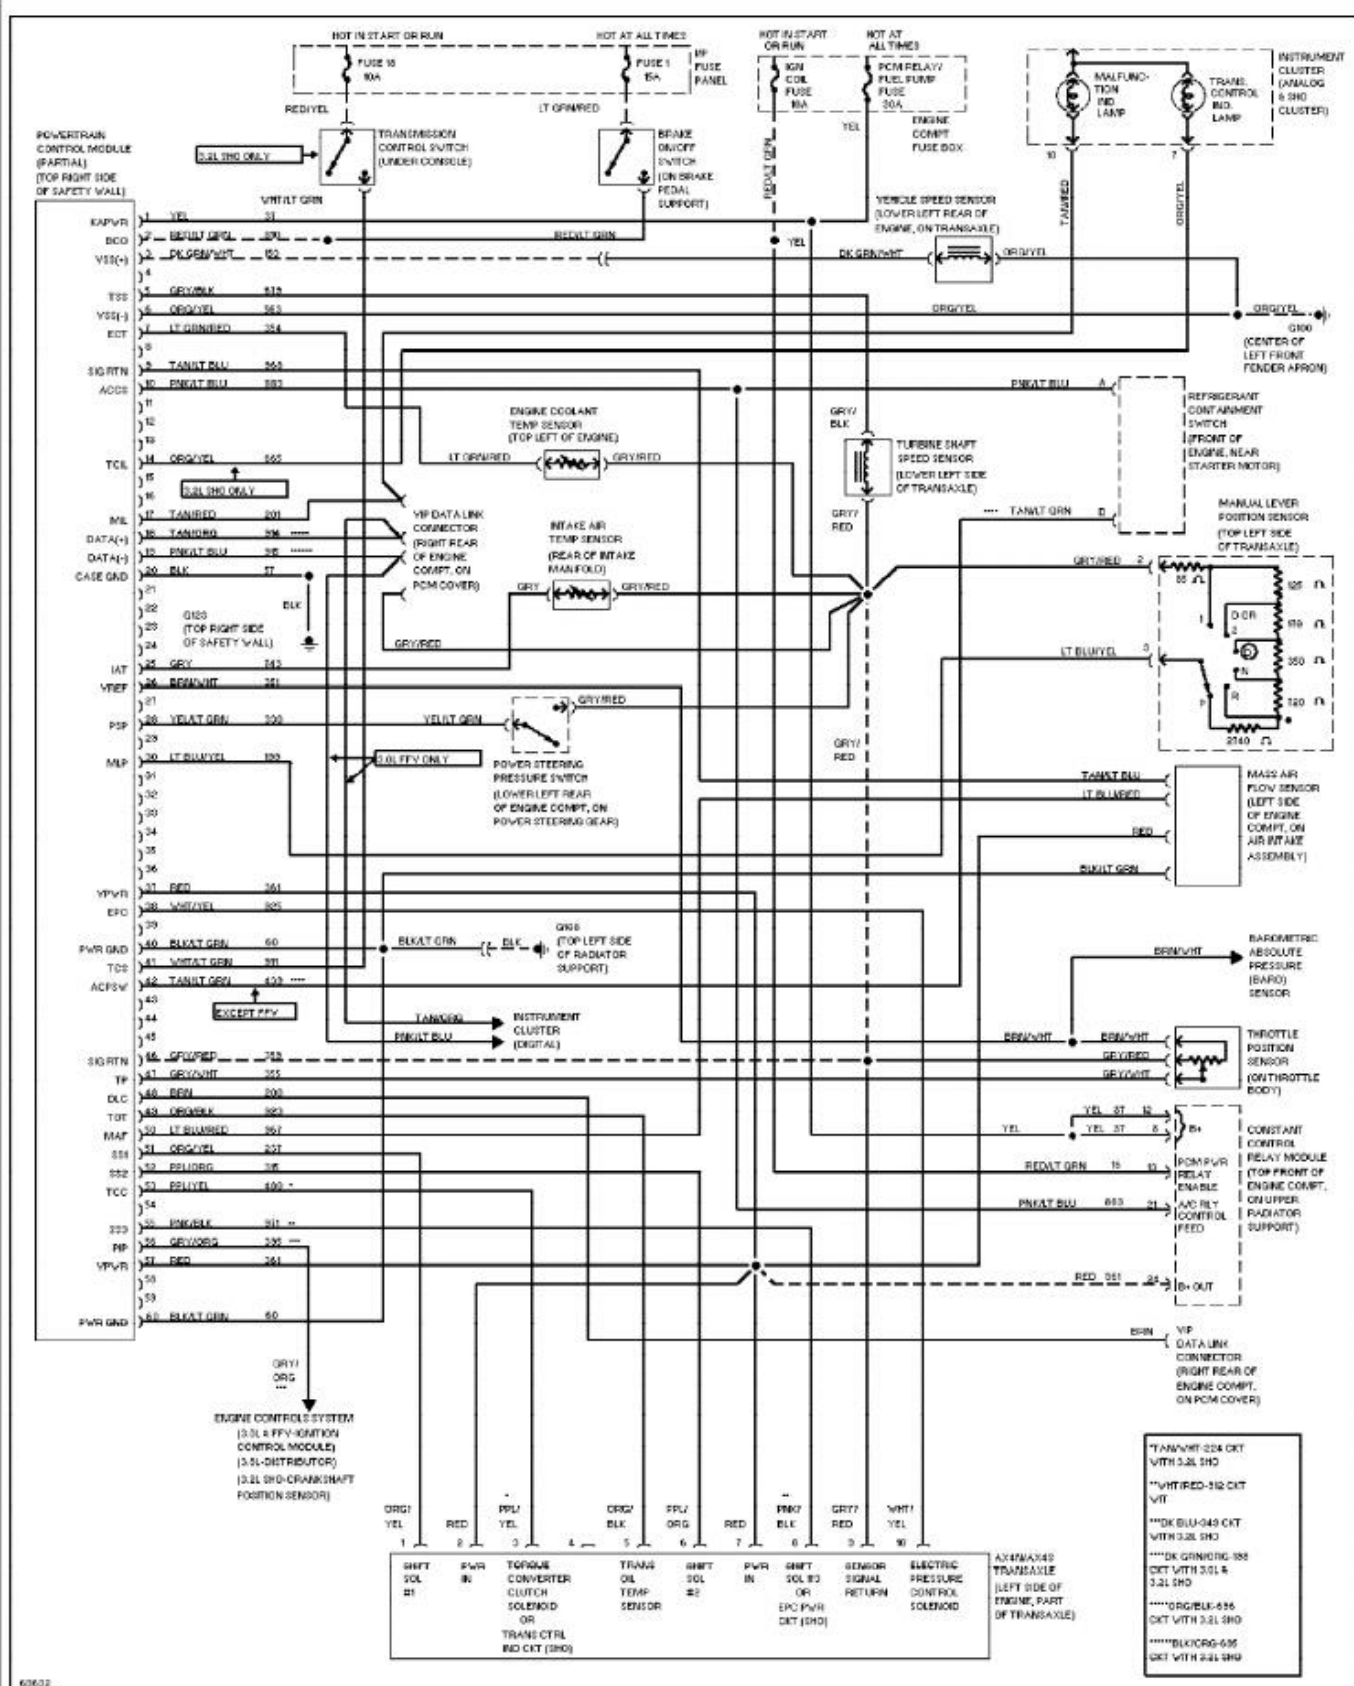

Fig. 101: Tailgate Release Circuit
1994 Ford Taurus LX

1994 System Wiring Diagrams Ford - Taurus

PAVLIN

Fig. 100: Transmission Circuit
1994 Ford Taurus LX