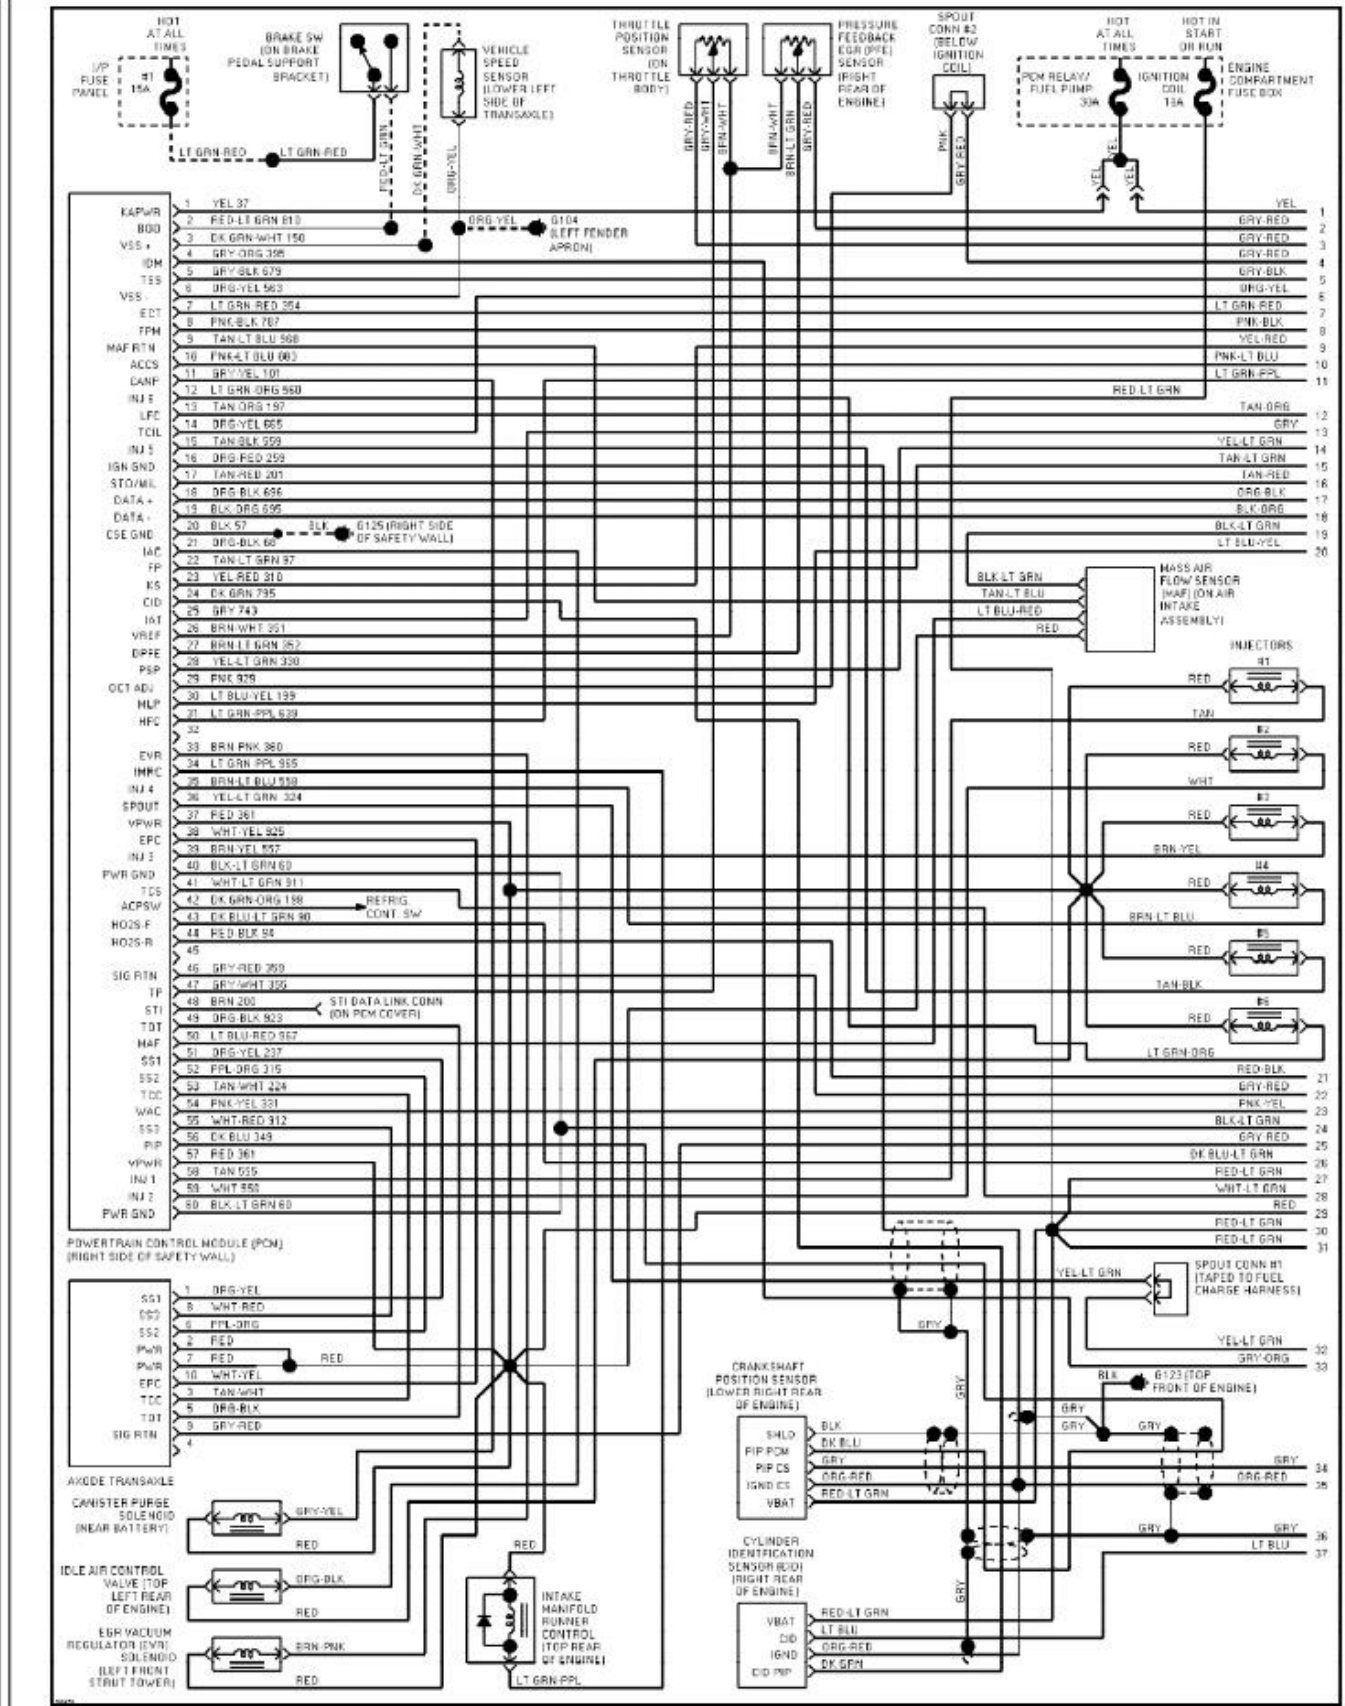

1994 System Wiring Diagrams Ford - Taurus

PAVLIN

Fig. 23: 3.0L, Engine Performance Circuits (2 of 2)
1994 Ford Taurus LX

1994 System Wiring Diagrams Ford - Taurus

PAVLIN

Fig. 24: 3.2L SHO, Engine Performance Circuits (1 of 2)
1994 Ford Taurus LX