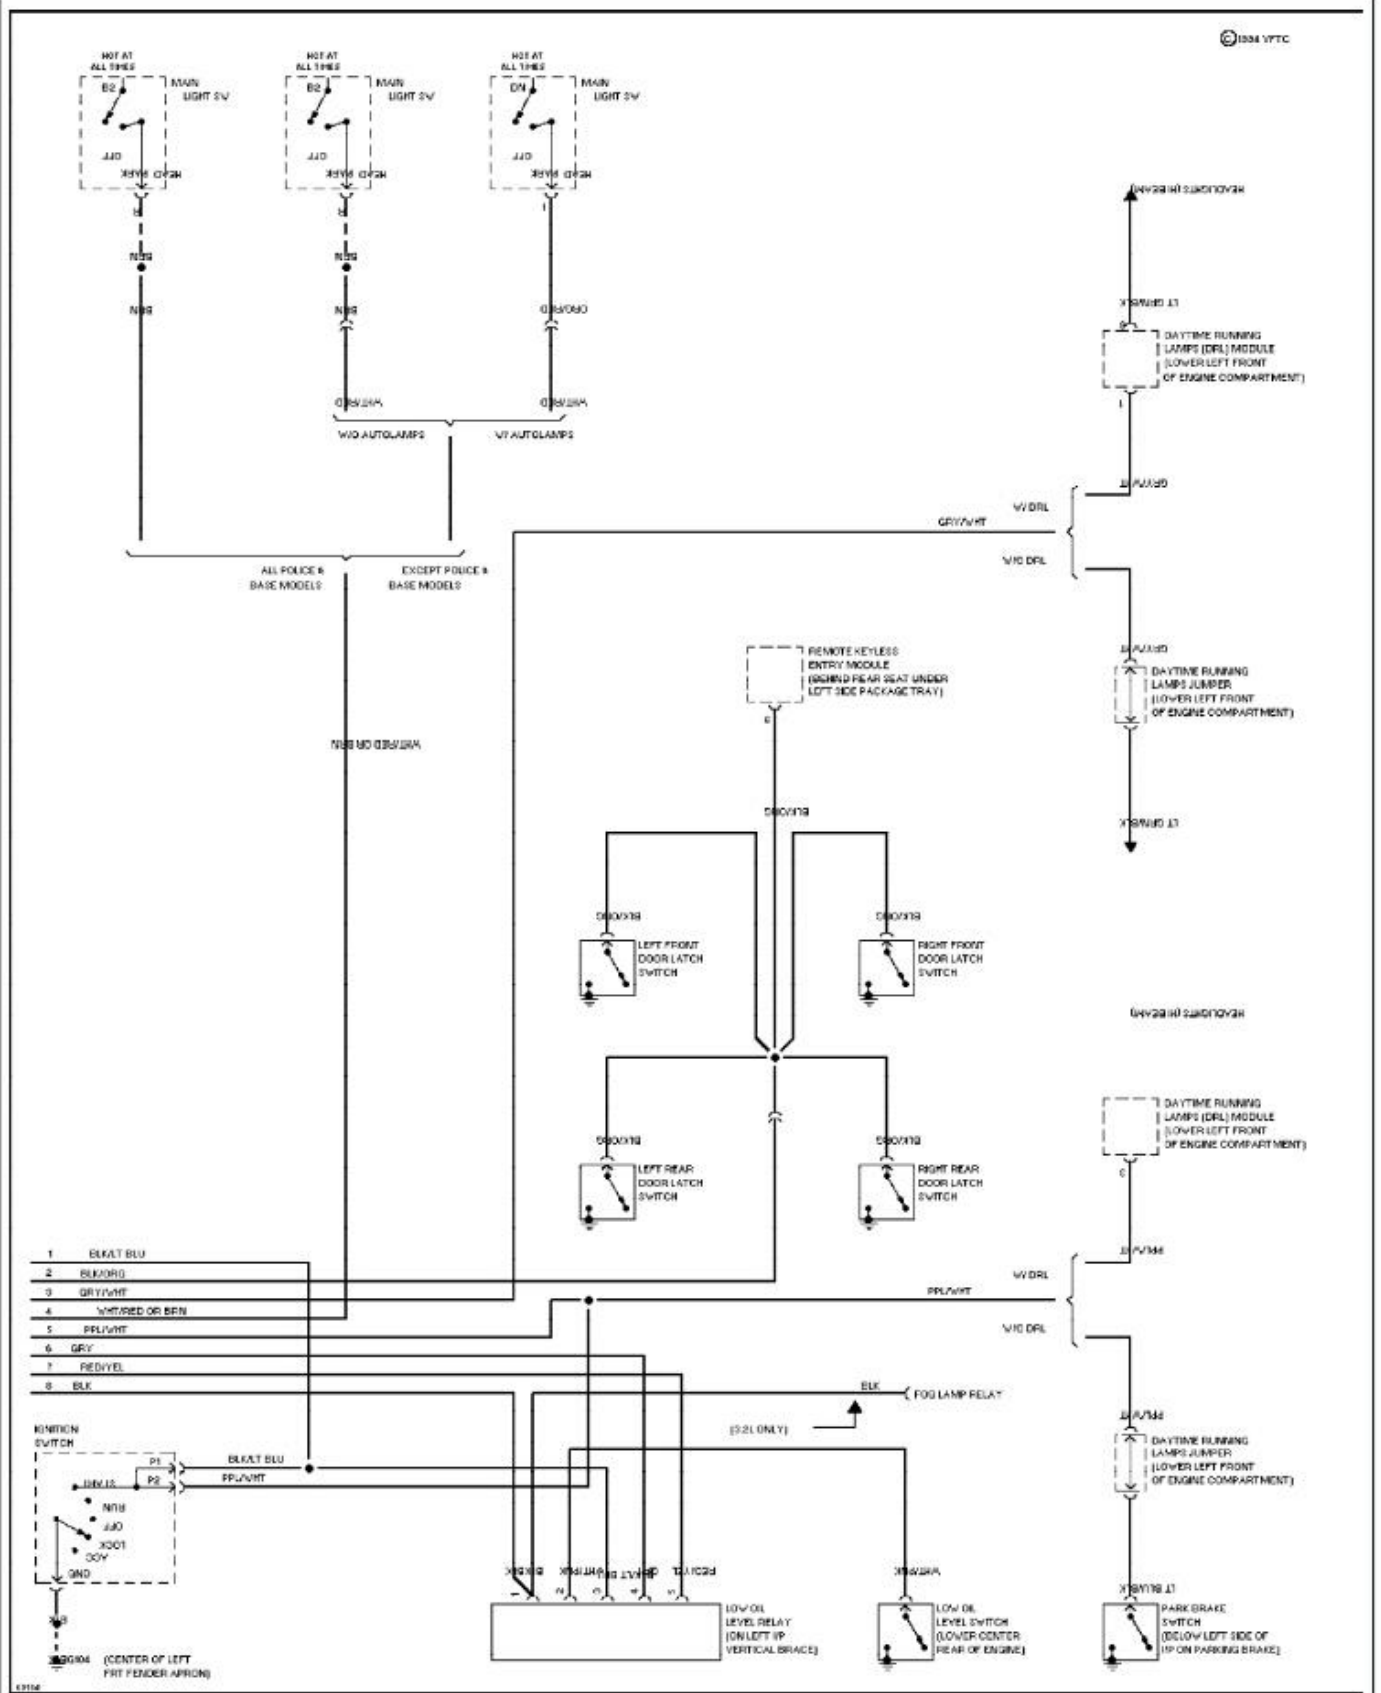

1994 System Wiring Diagrams Ford - Taurus

PAVLIN

Fig. 48: 3.0L SHO, Instrument Cluster Circuit (1 of 2)
1994 Ford Taurus LX

1994 System Wiring Diagrams Ford - Taurus

PAVLIN

Fig. 49: 3.0L SHO, Instrument Cluster Circuit (2 of 2)
1994 Ford Taurus LX