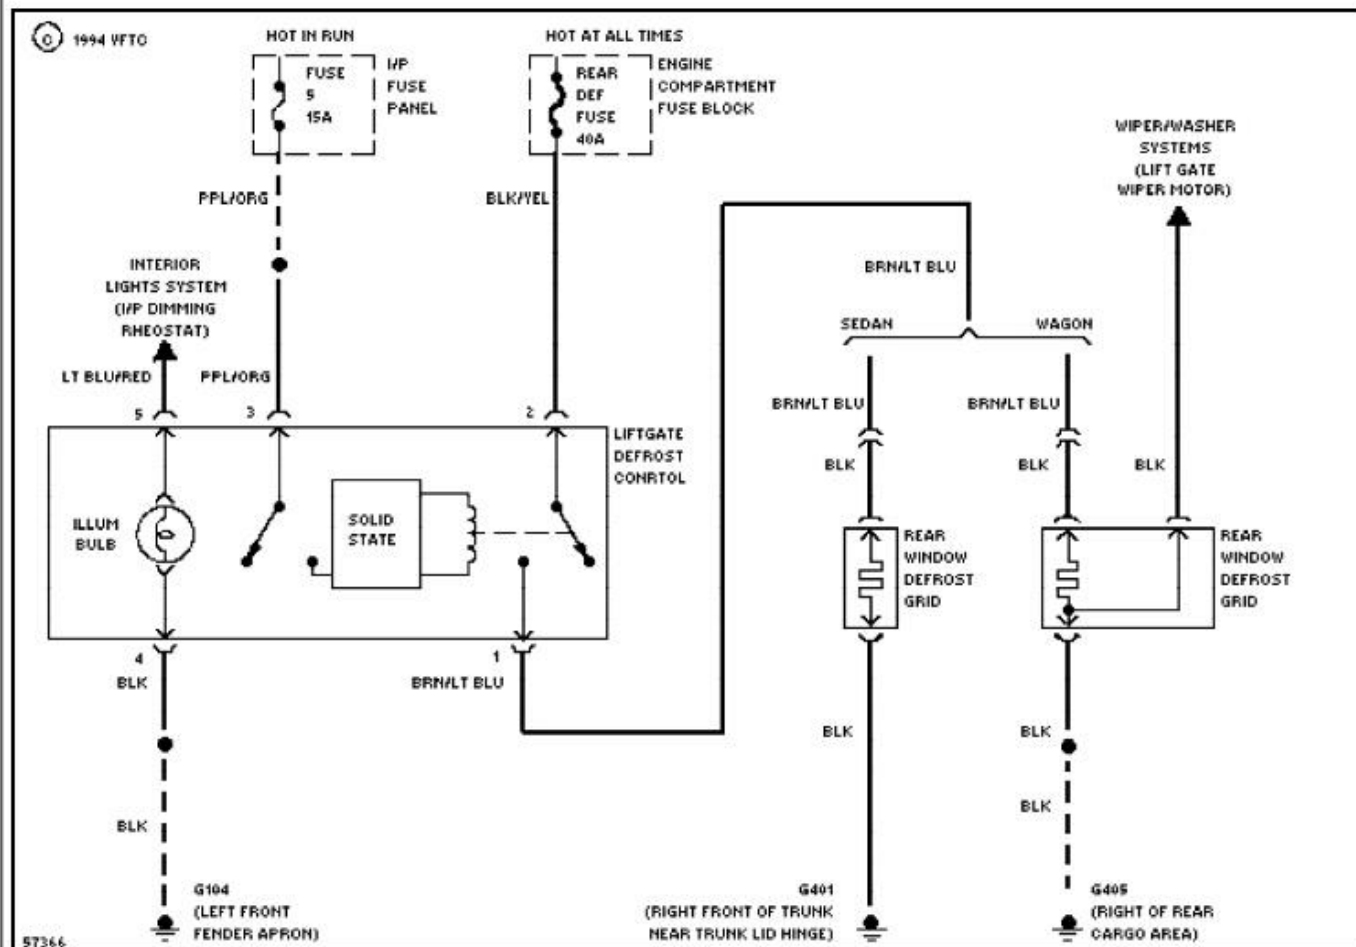

1994 System Wiring Diagrams
Ford - Taurus

PAVLIN

Fig. 15: 3.8L, Cruise Control Circuit
1994 Ford Taurus LX

1994 System Wiring Diagrams
Ford - Taurus

PAVLIN

Fig. 16: Defogger Circuit
1994 Ford Taurus LX

1994 System Wiring Diagrams
Ford - Taurus