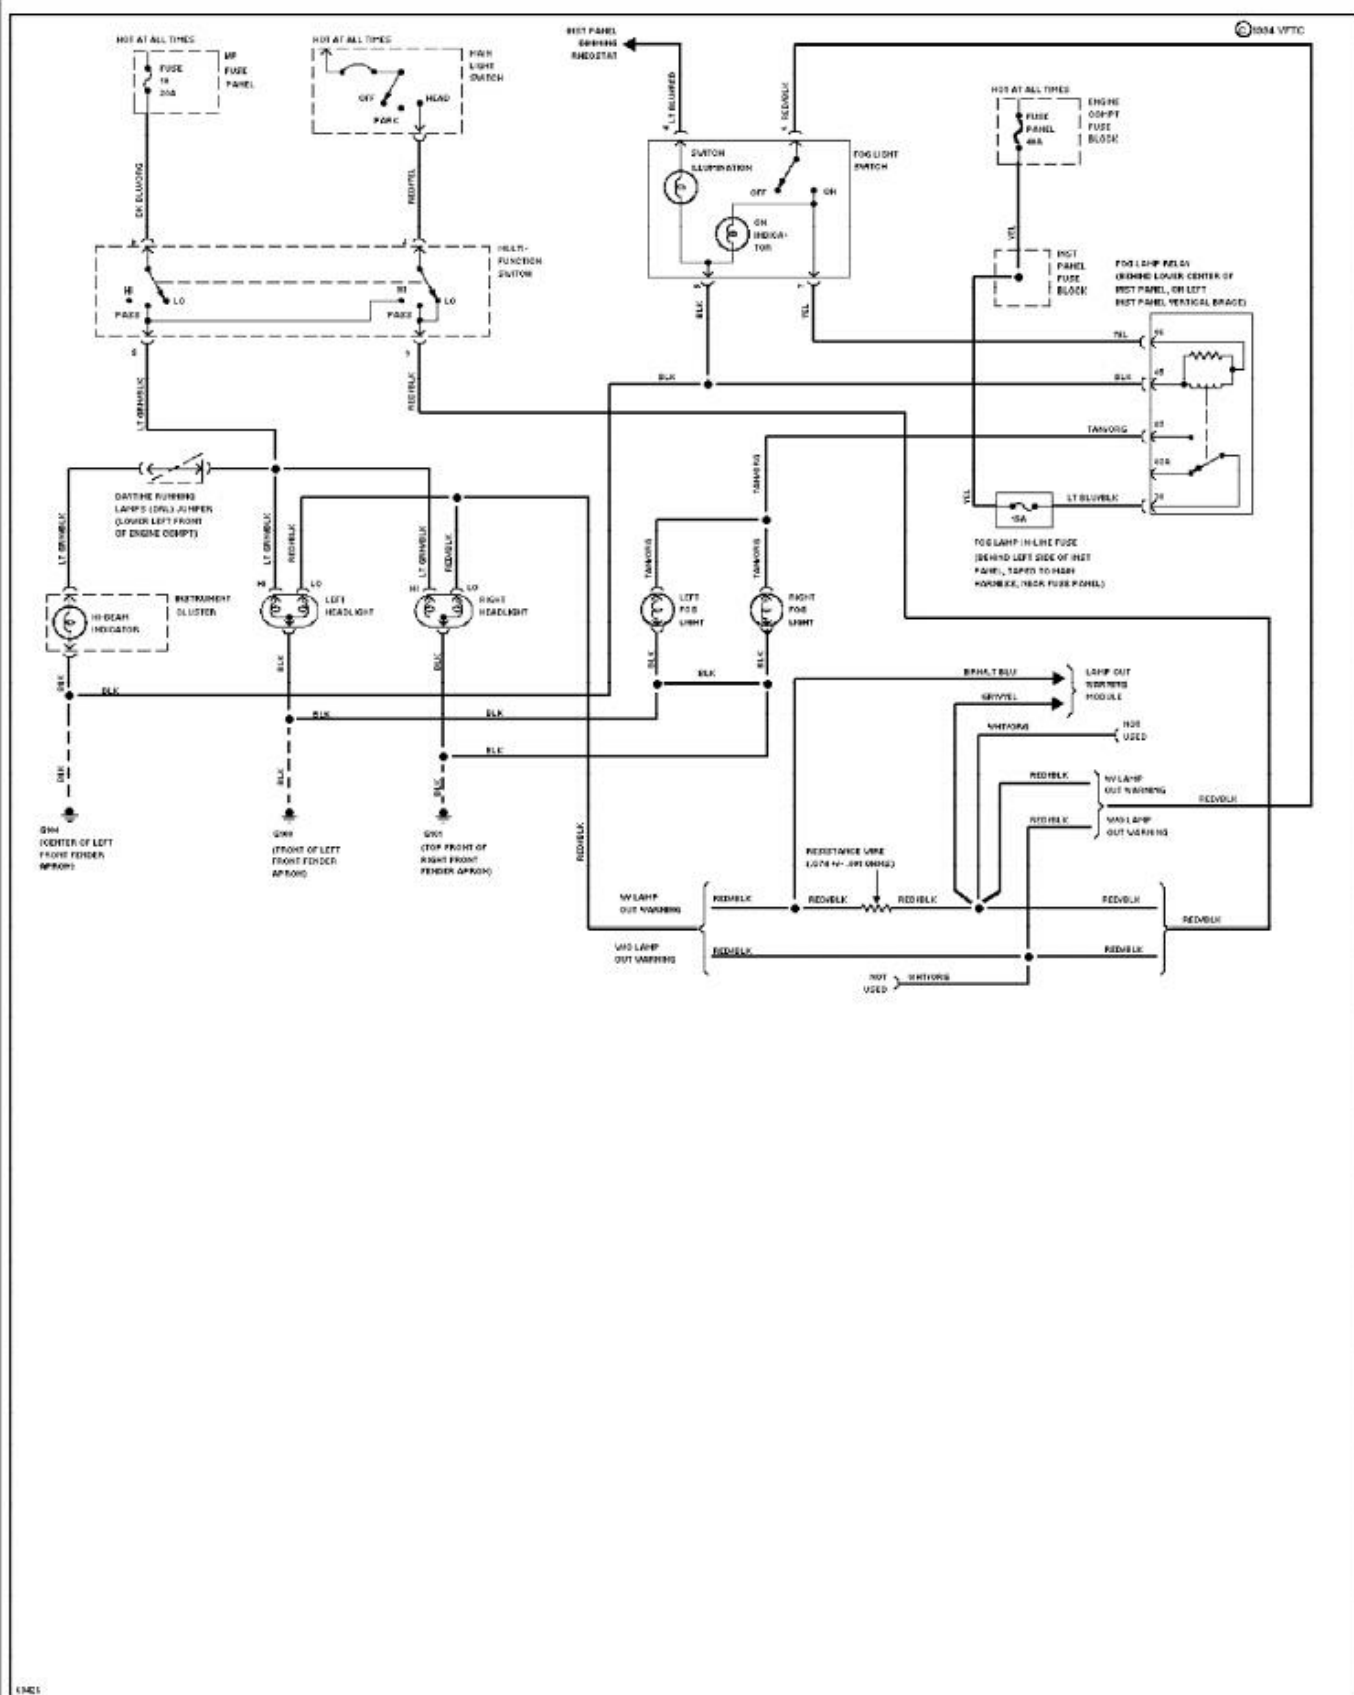

Fig. 42: Horn Circuit
1994 Ford Taurus LX

1994 System Wiring Diagrams Ford - Taurus

PAVLIN

Fig. 41: Headlamps/Fog Lamps Circuit, W/O DRL
1994 Ford Taurus LX