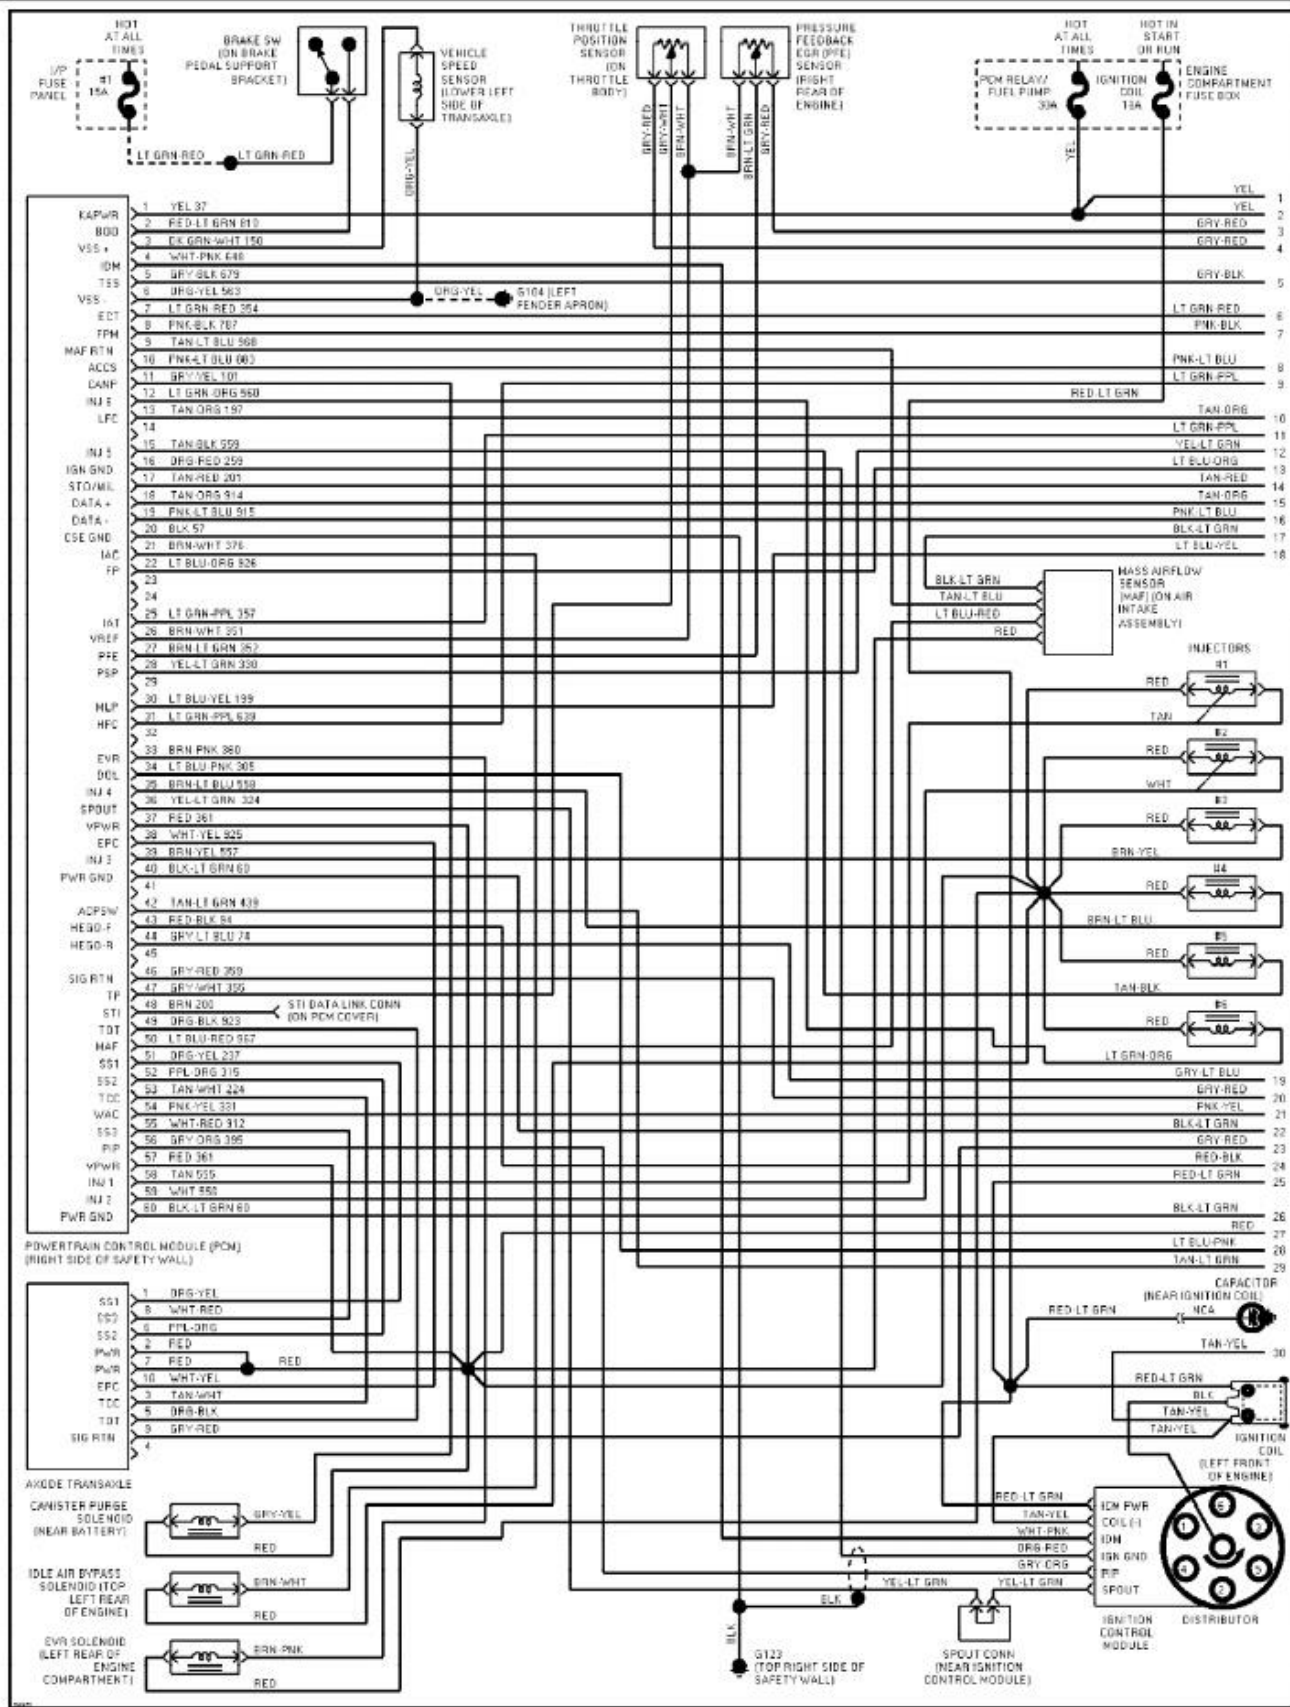

**1994 System Wiring Diagrams
Ford - Taurus**

PAVLIN

**Fig. 21: 3.0L SHO, Engine Performance Circuits (2 of 2)
1994 Ford Taurus LX**

1994 System Wiring Diagrams Ford - Taurus

PAVLIN

**Fig. 22: 3.0L, Engine Performance Circuits (1 of 2)
1994 Ford Taurus LX**