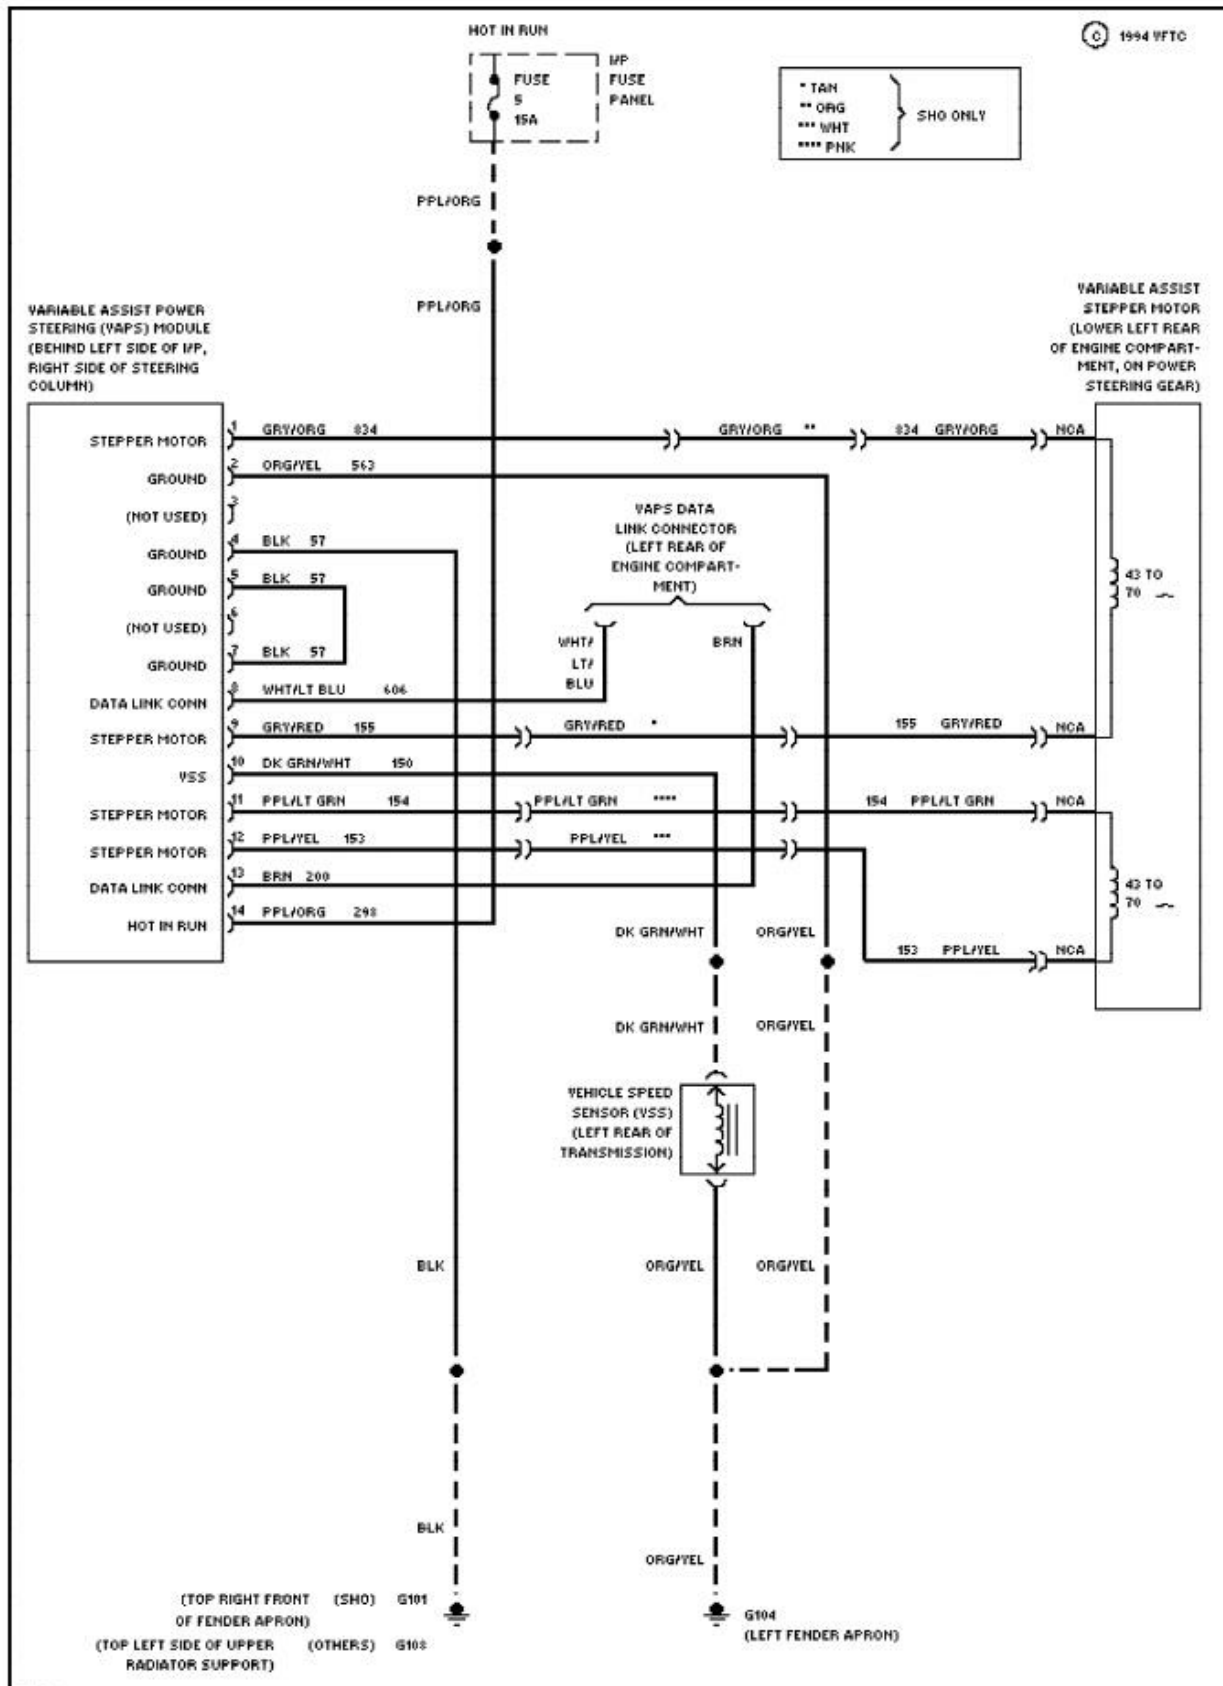

1994 System Wiring Diagrams
Ford - Taurus

PAVLIN

Fig. 17: Electronic Power Steering Circuit
1994 Ford Taurus LX

57383