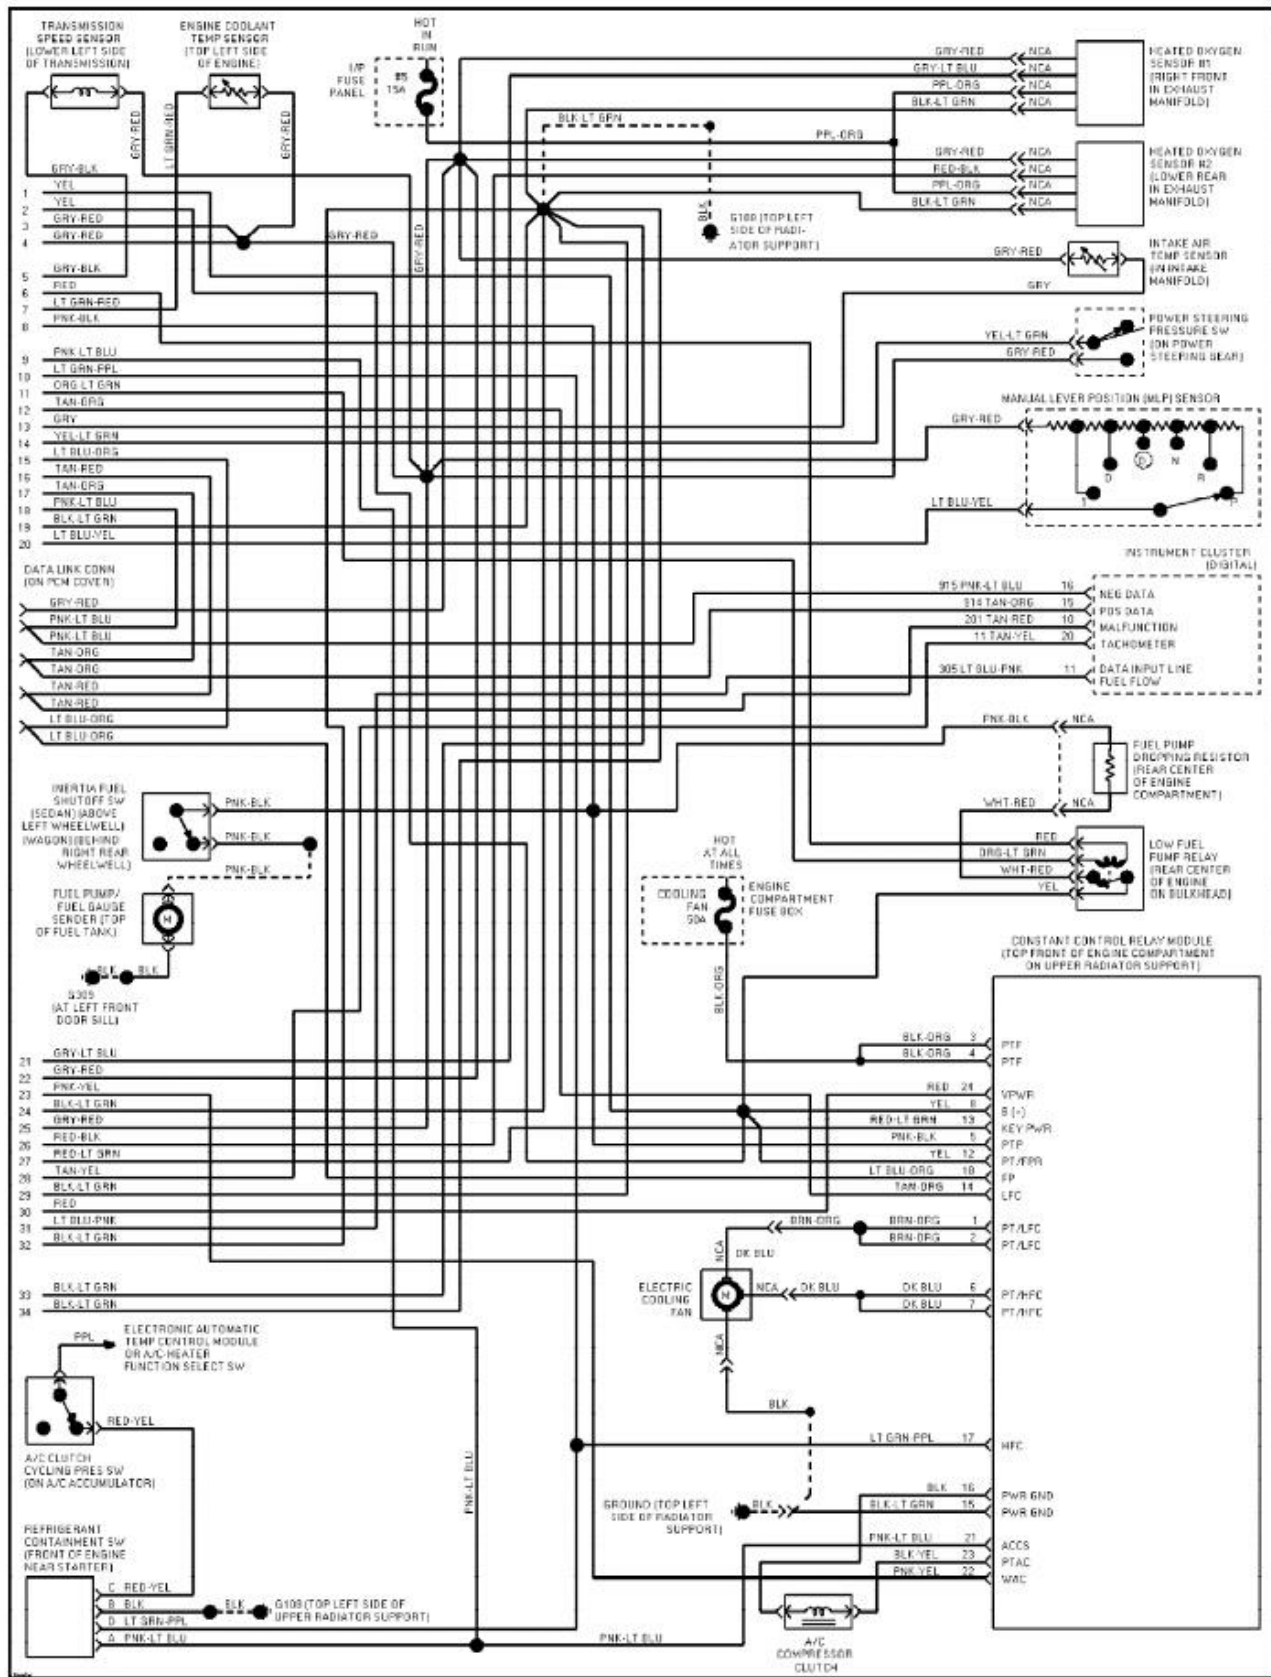

PAVLIN

Fig. 17: Electronic Power Steering Circuit
1994 Ford Taurus LX

57383

1994 System Wiring Diagrams Ford - Taurus

PAVLIN

Fig. 18: 3.0L Flex Fuel, Engine Performance Circuits (1 of 2)
1994 Ford Taurus LX

1994 System Wiring Diagrams Ford - Taurus

PAVLIN

Fig. 19: 3.0L Flex Fuel, Engine Performance Circuits (2 of 2)
1994 Ford Taurus LX

1994 System Wiring Diagrams Ford - Taurus

PAVLIN

Fig. 20: 3.0L SHO, Engine Performance Circuits (1 of 2)
1994 Ford Taurus LX