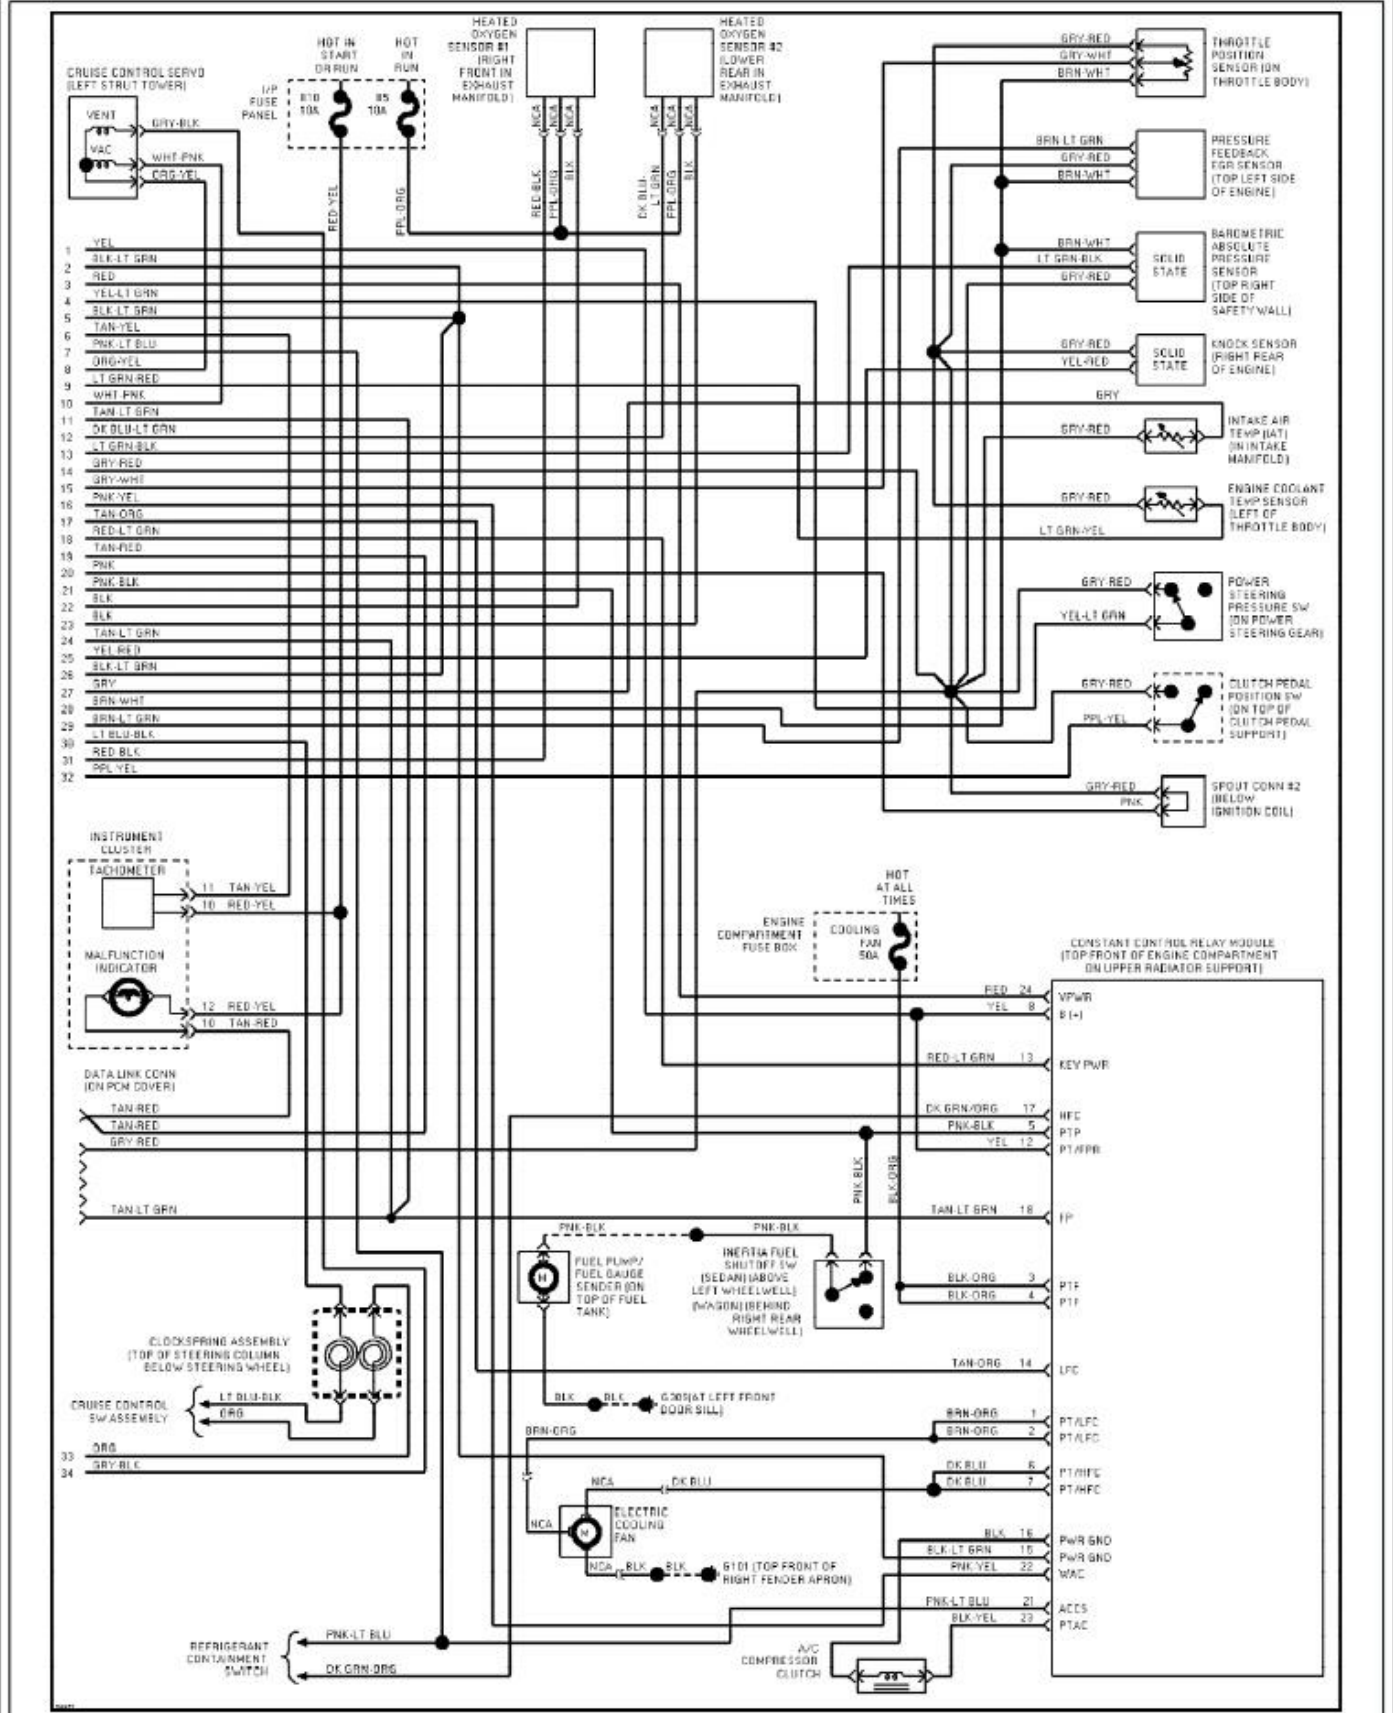

**1994 System Wiring Diagrams
Ford - Taurus**

PAVLIN

**Fig. 21: 3.0L SHO, Engine Performance Circuits (2 of 2)
1994 Ford Taurus LX**