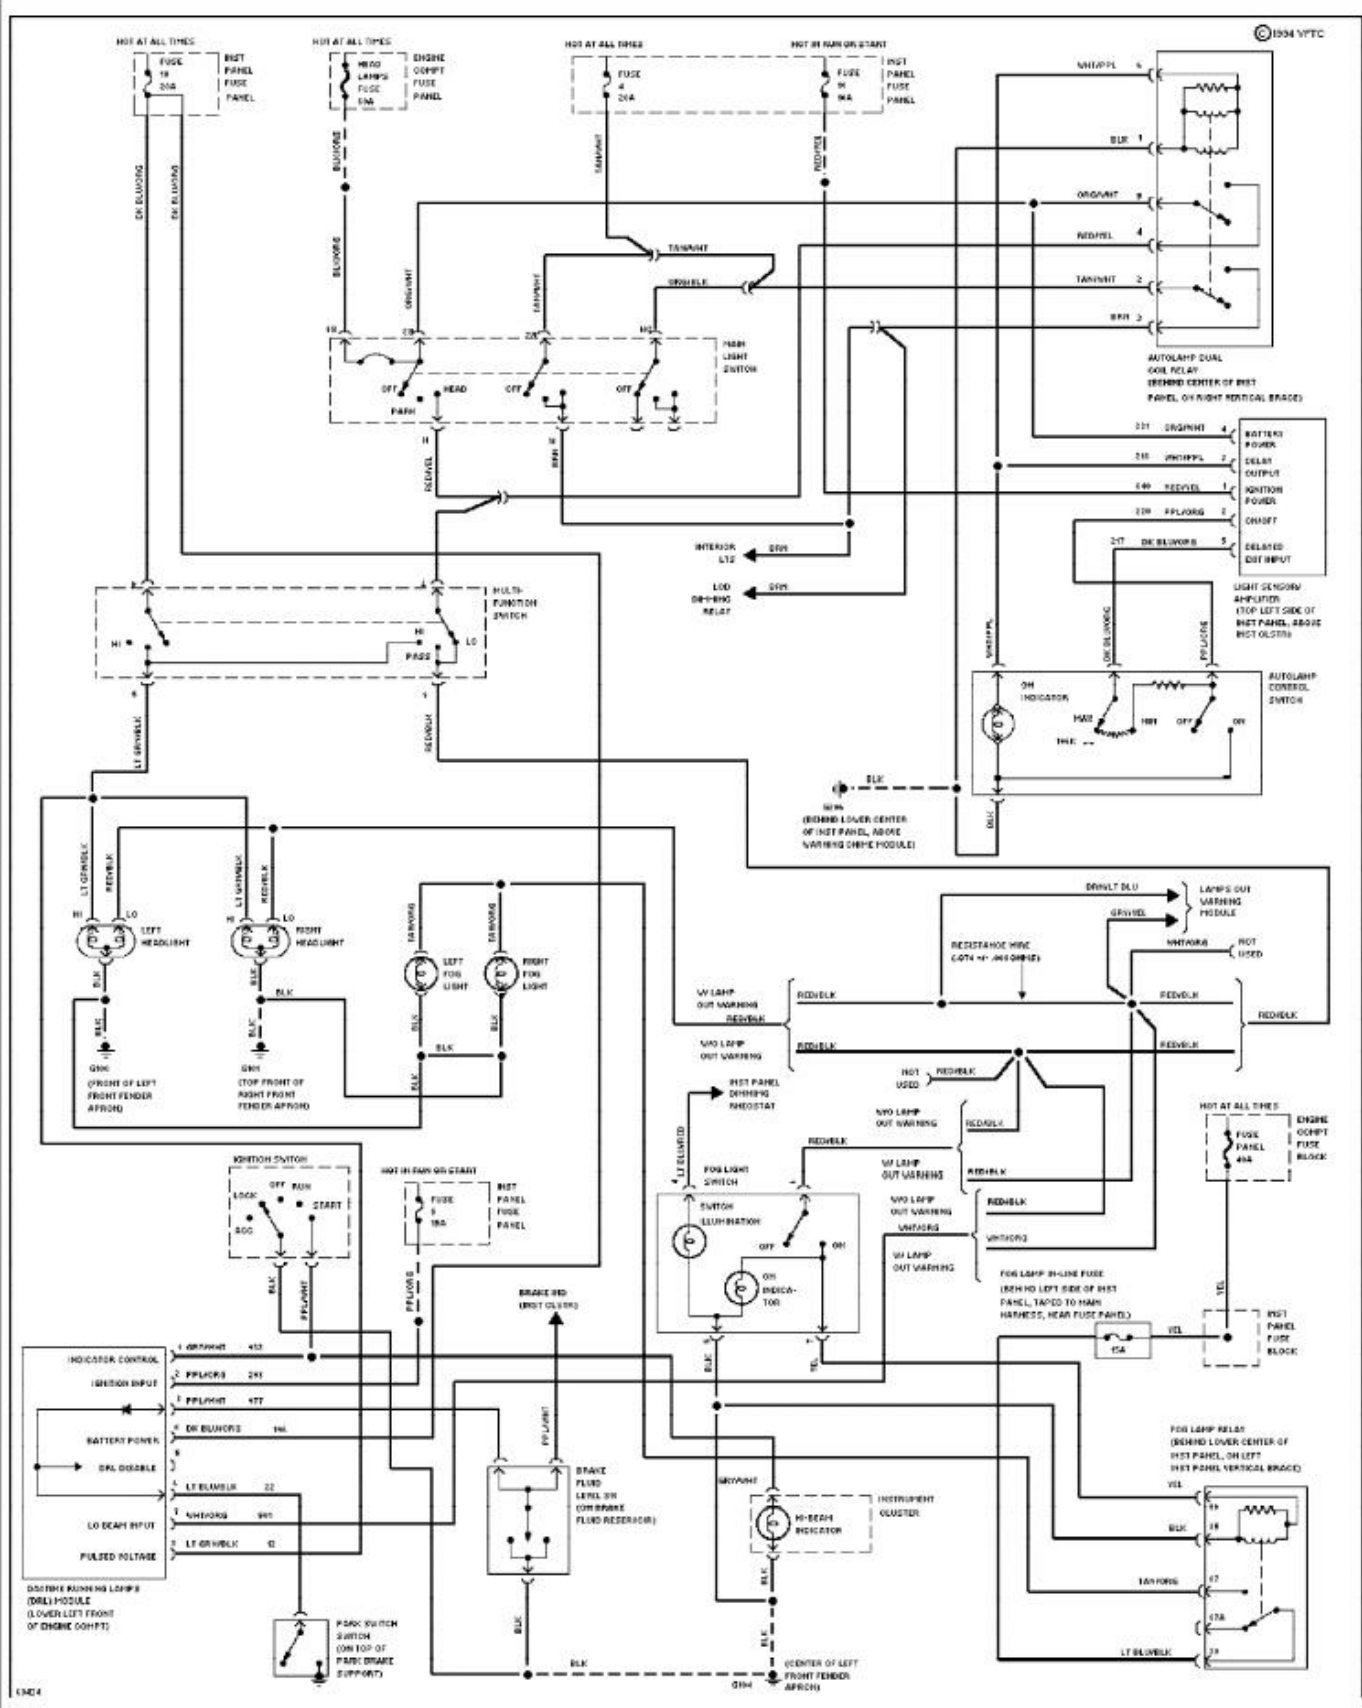

1994 System Wiring Diagrams
Ford - Taurus

PAVLIN

Fig. 35: Ground Distribution Circuit (5 of 5)
1994 Ford Taurus LX

1994 System Wiring Diagrams Ford - Taurus

PAVLIN

Fig. 36: Autolamps Circuit, W/ DRL
1994 Ford Taurus LX