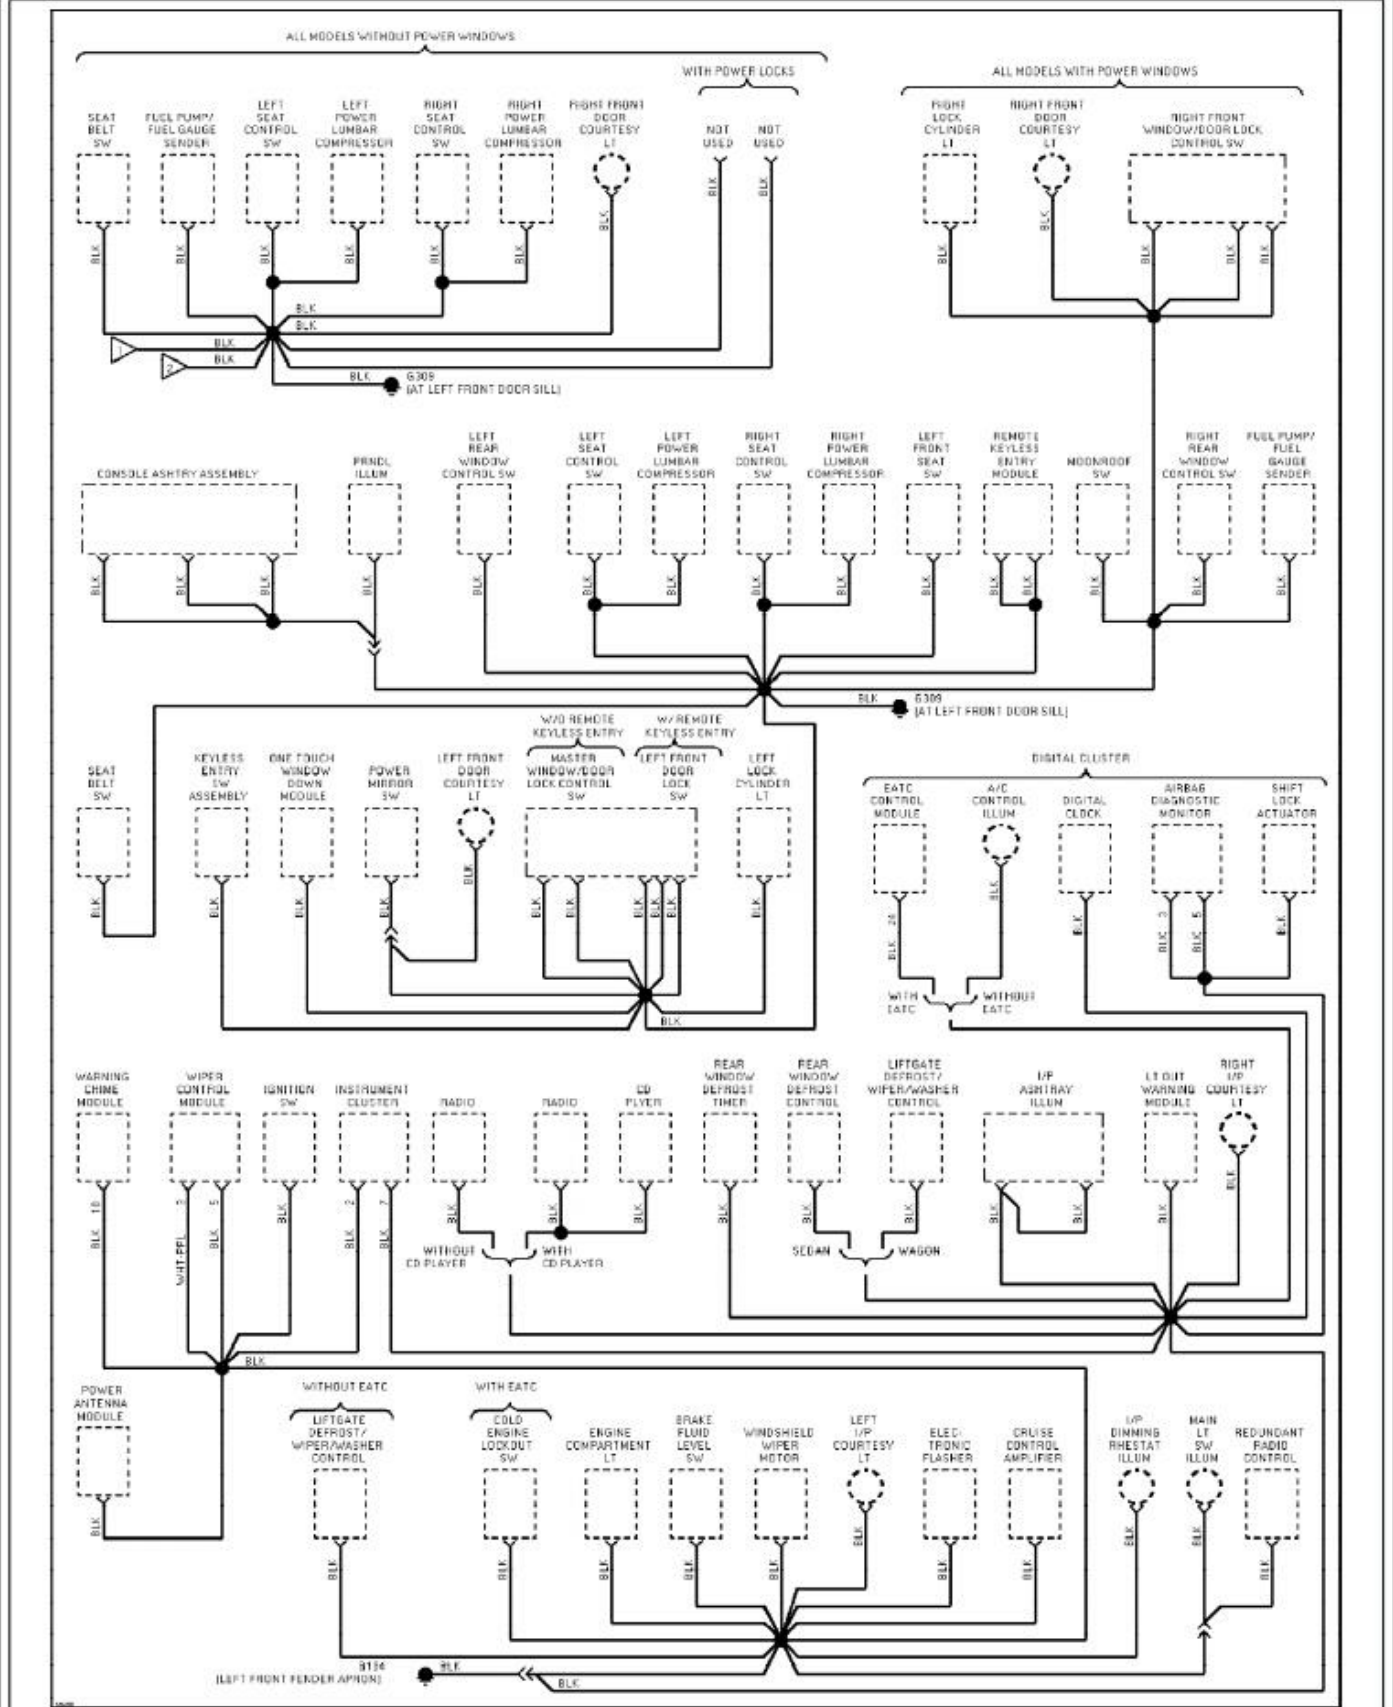

1994 System Wiring Diagrams Ford - Taurus

PAVLIN

Fig. 33: Ground Distribution Circuit (3 of 5)
1994 Ford Taurus LX