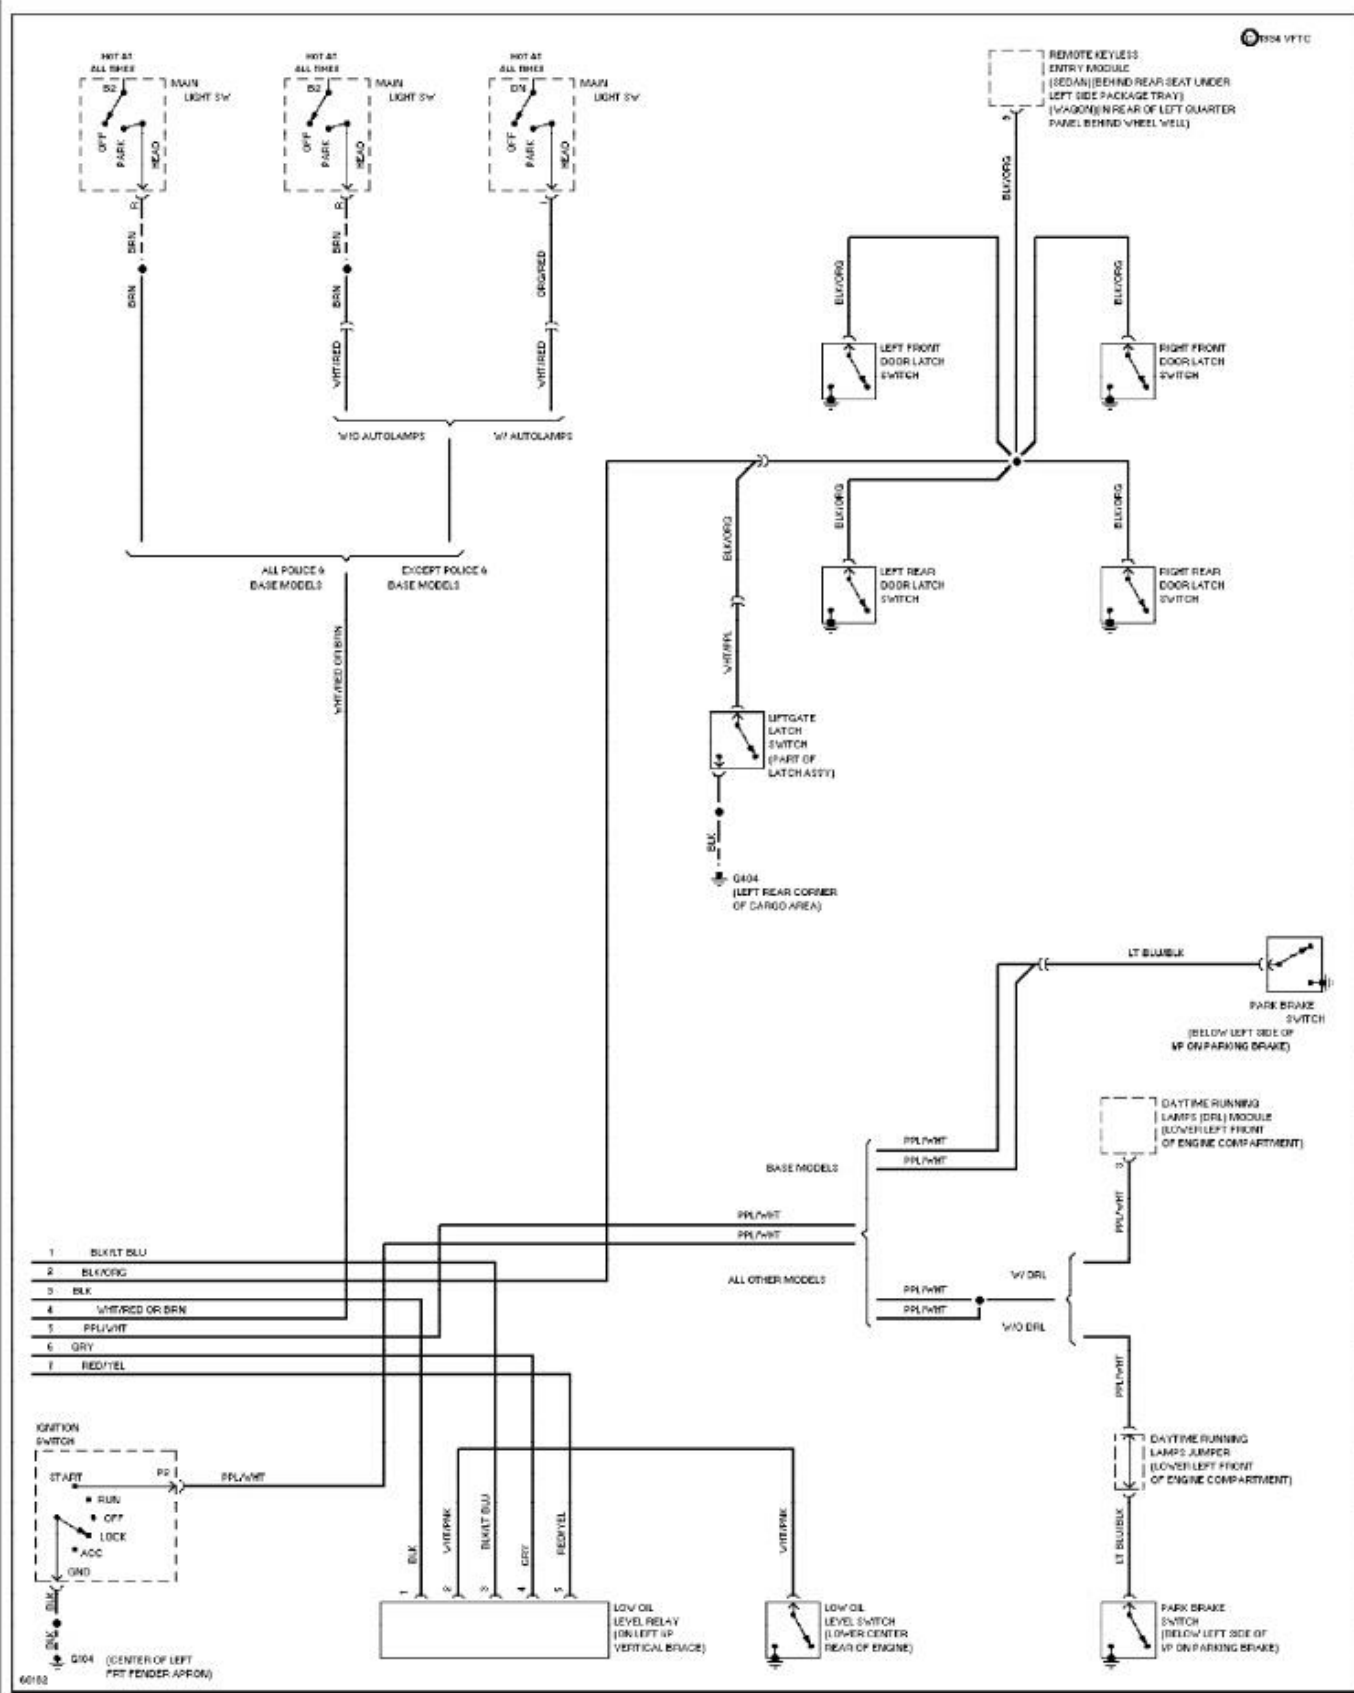

1994 System Wiring Diagrams Ford - Taurus

PAVLIN

Fig. 52: 3.0L, Analog Cluster Circuit (2 of 2)
1994 Ford Taurus LX