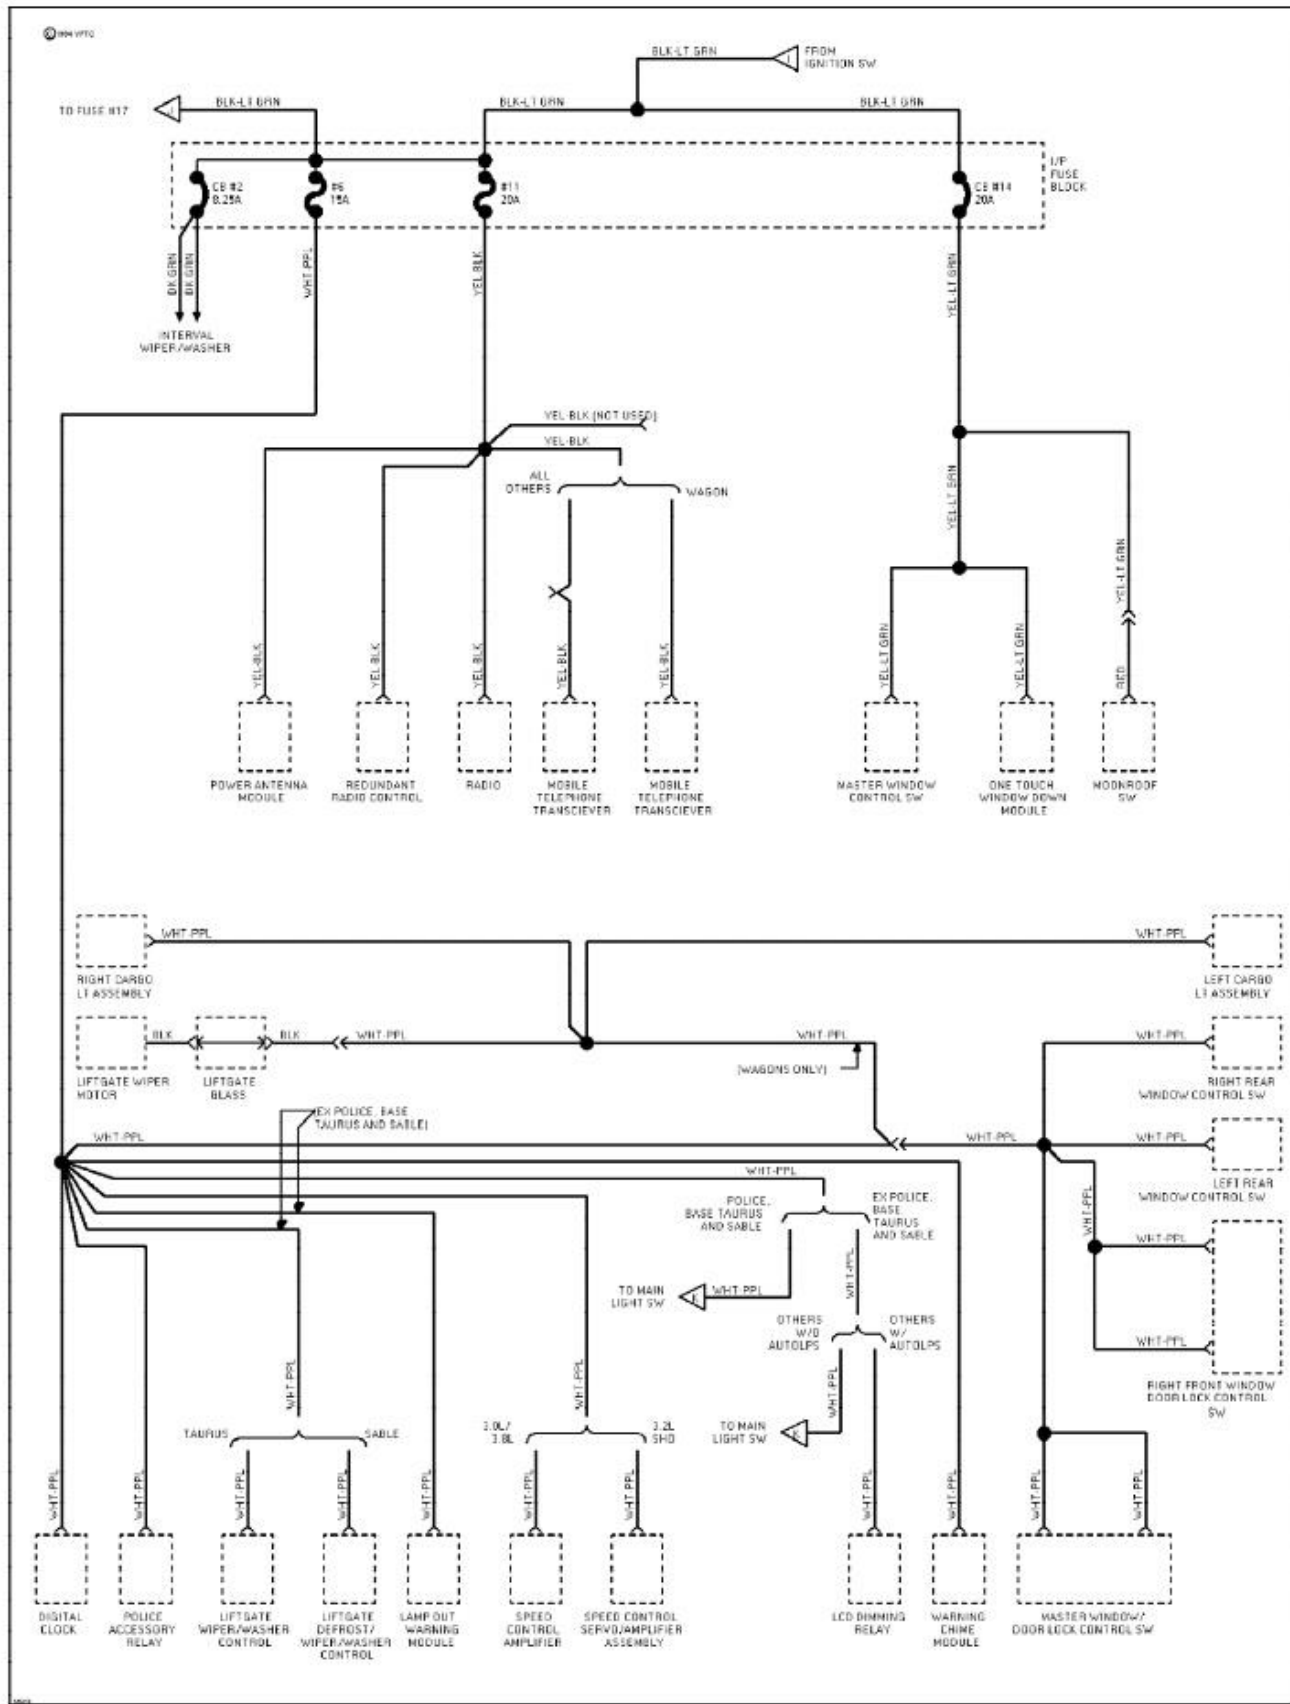

1994 System Wiring Diagrams Ford - Taurus

PAVLIN

Fig. 72: Power Distribution Circuit (4 of 6)
1994 Ford Taurus LX

1994 System Wiring Diagrams Ford - Taurus

PAVLIN

Fig. 73: Power Distribution Circuit (5 of 6)
1994 Ford Taurus LX