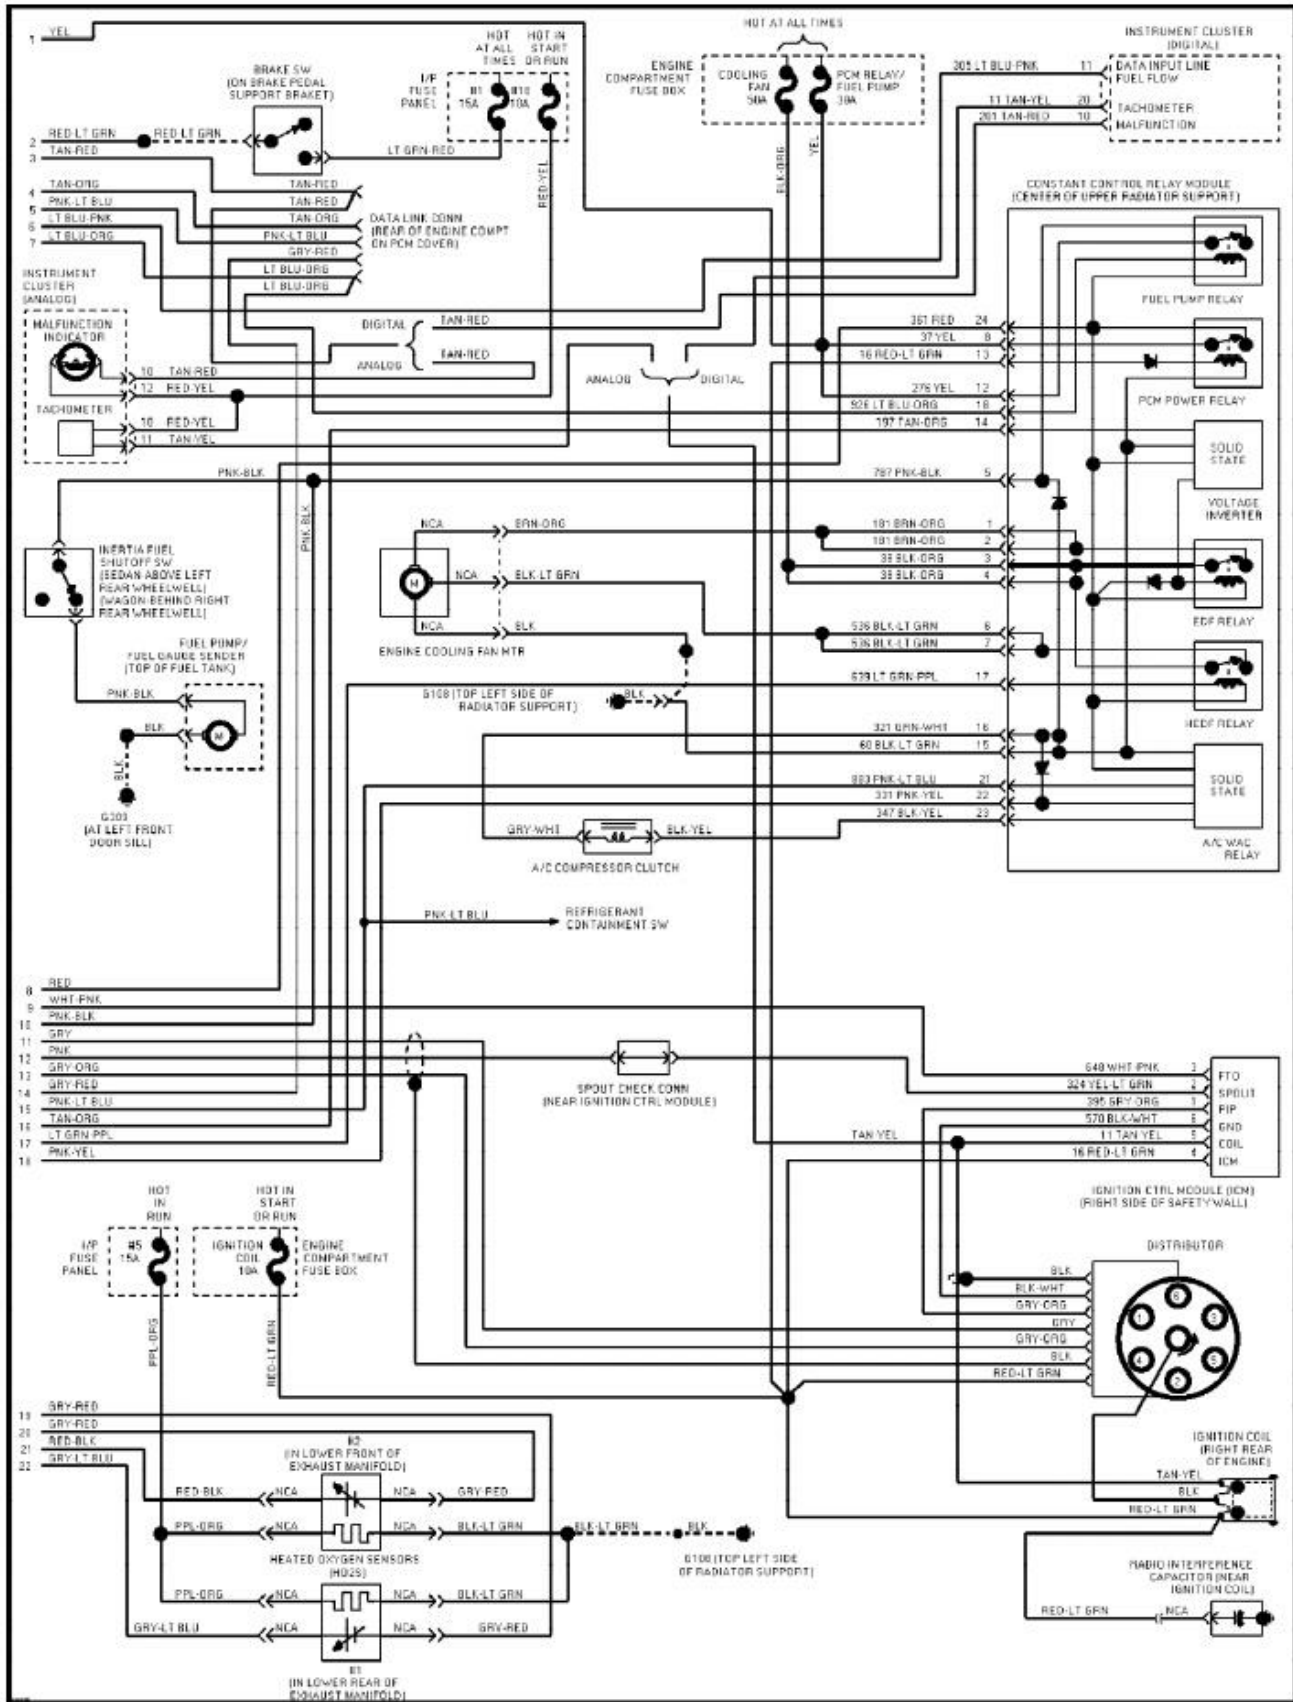

Fig. 28: Exterior Light Circuit, Sedan W/ Lamp Monitor
1994 Ford Taurus LX

1994 System Wiring Diagrams Ford - Taurus

PAVLIN

**Fig. 27: 3.8L, Engine Performance Circuits (2 of 2)
1994 Ford Taurus LX**