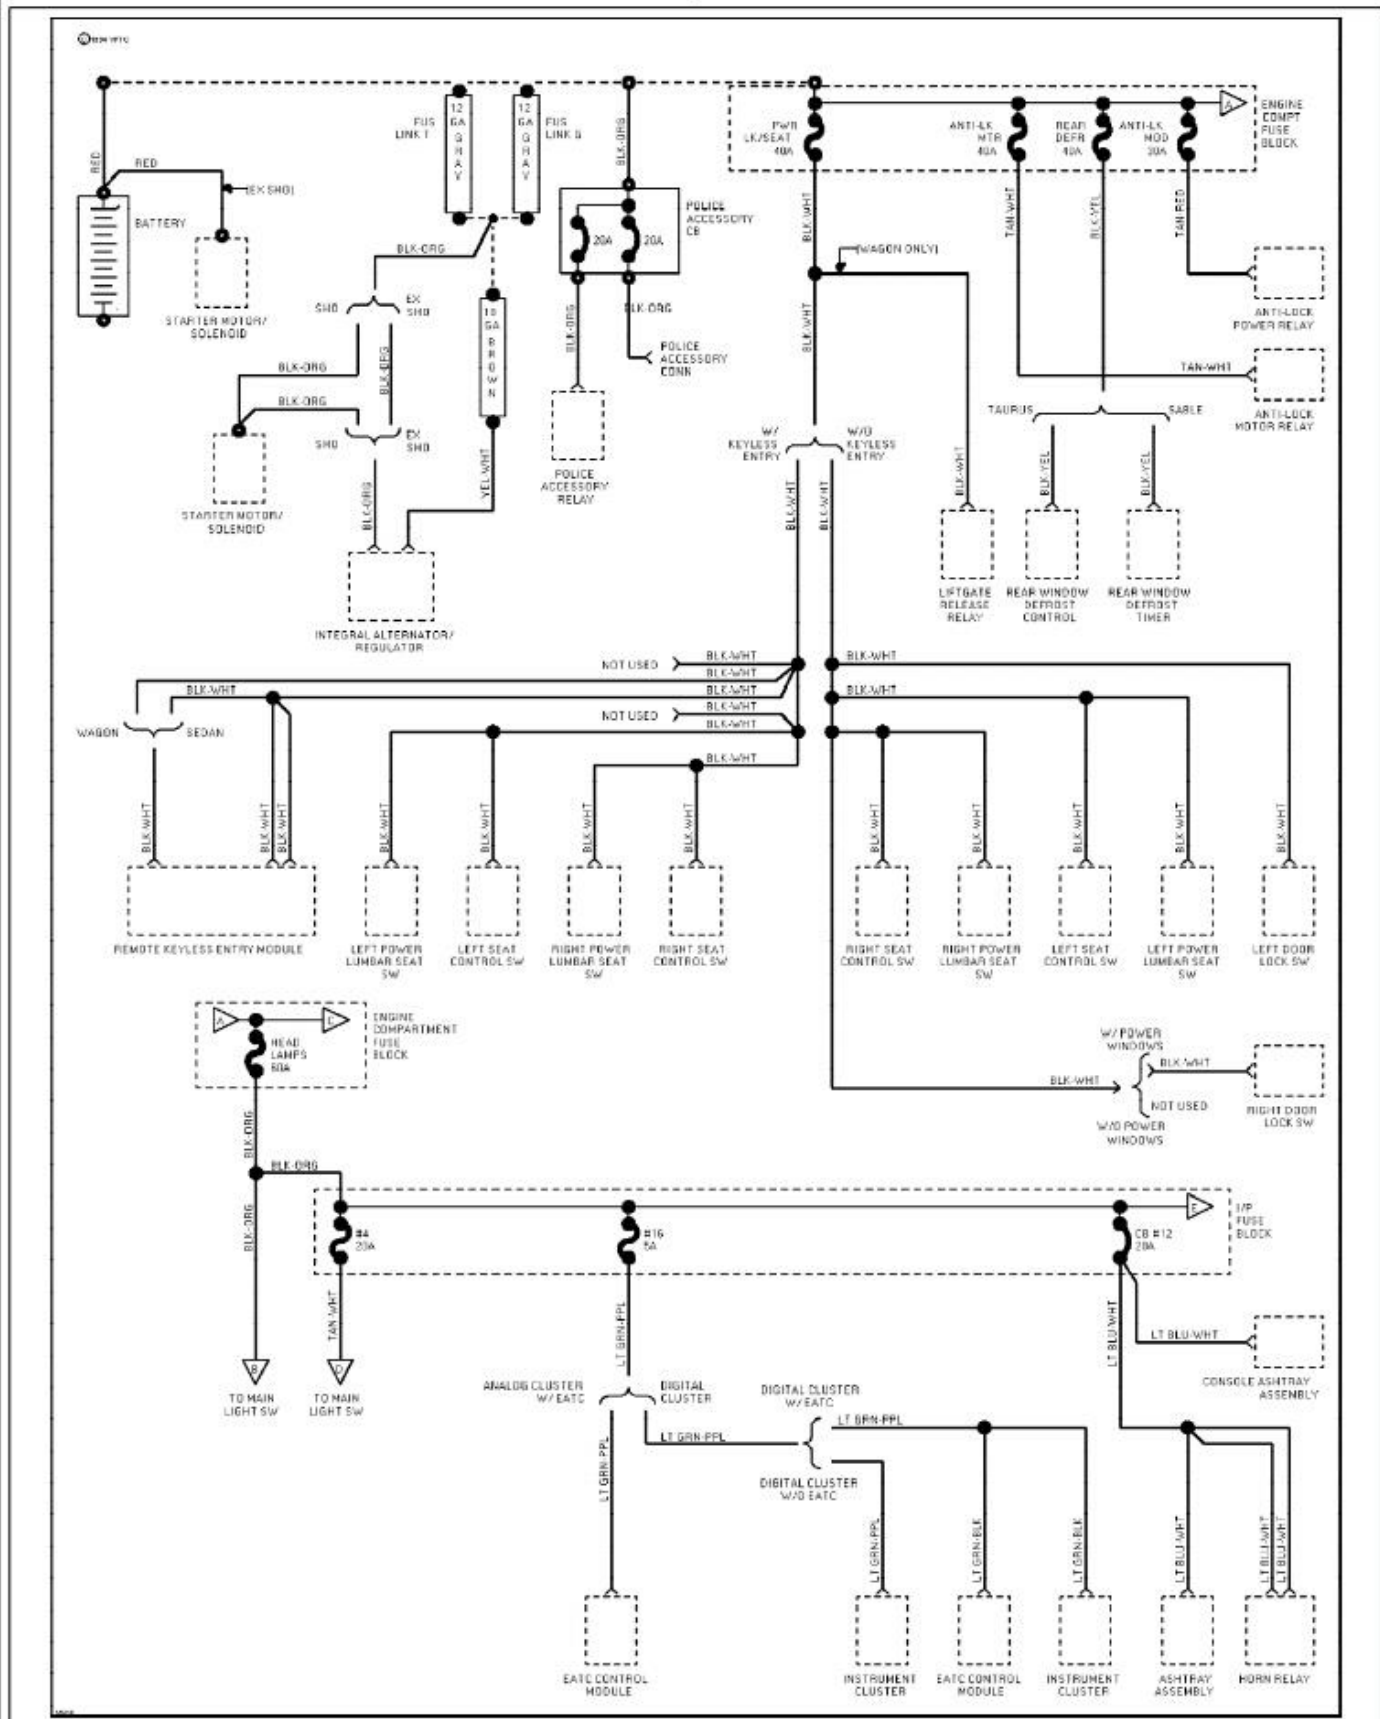

1994 System Wiring Diagrams
Ford - Taurus

PAVLIN

Fig. 68: Power Antenna Circuit
1994 Ford Taurus LX

57373

1994 System Wiring Diagrams Ford - Taurus

PAVLIN

Fig. 69: Power Distribution Circuit (1 of 6)
1994 Ford Taurus LX