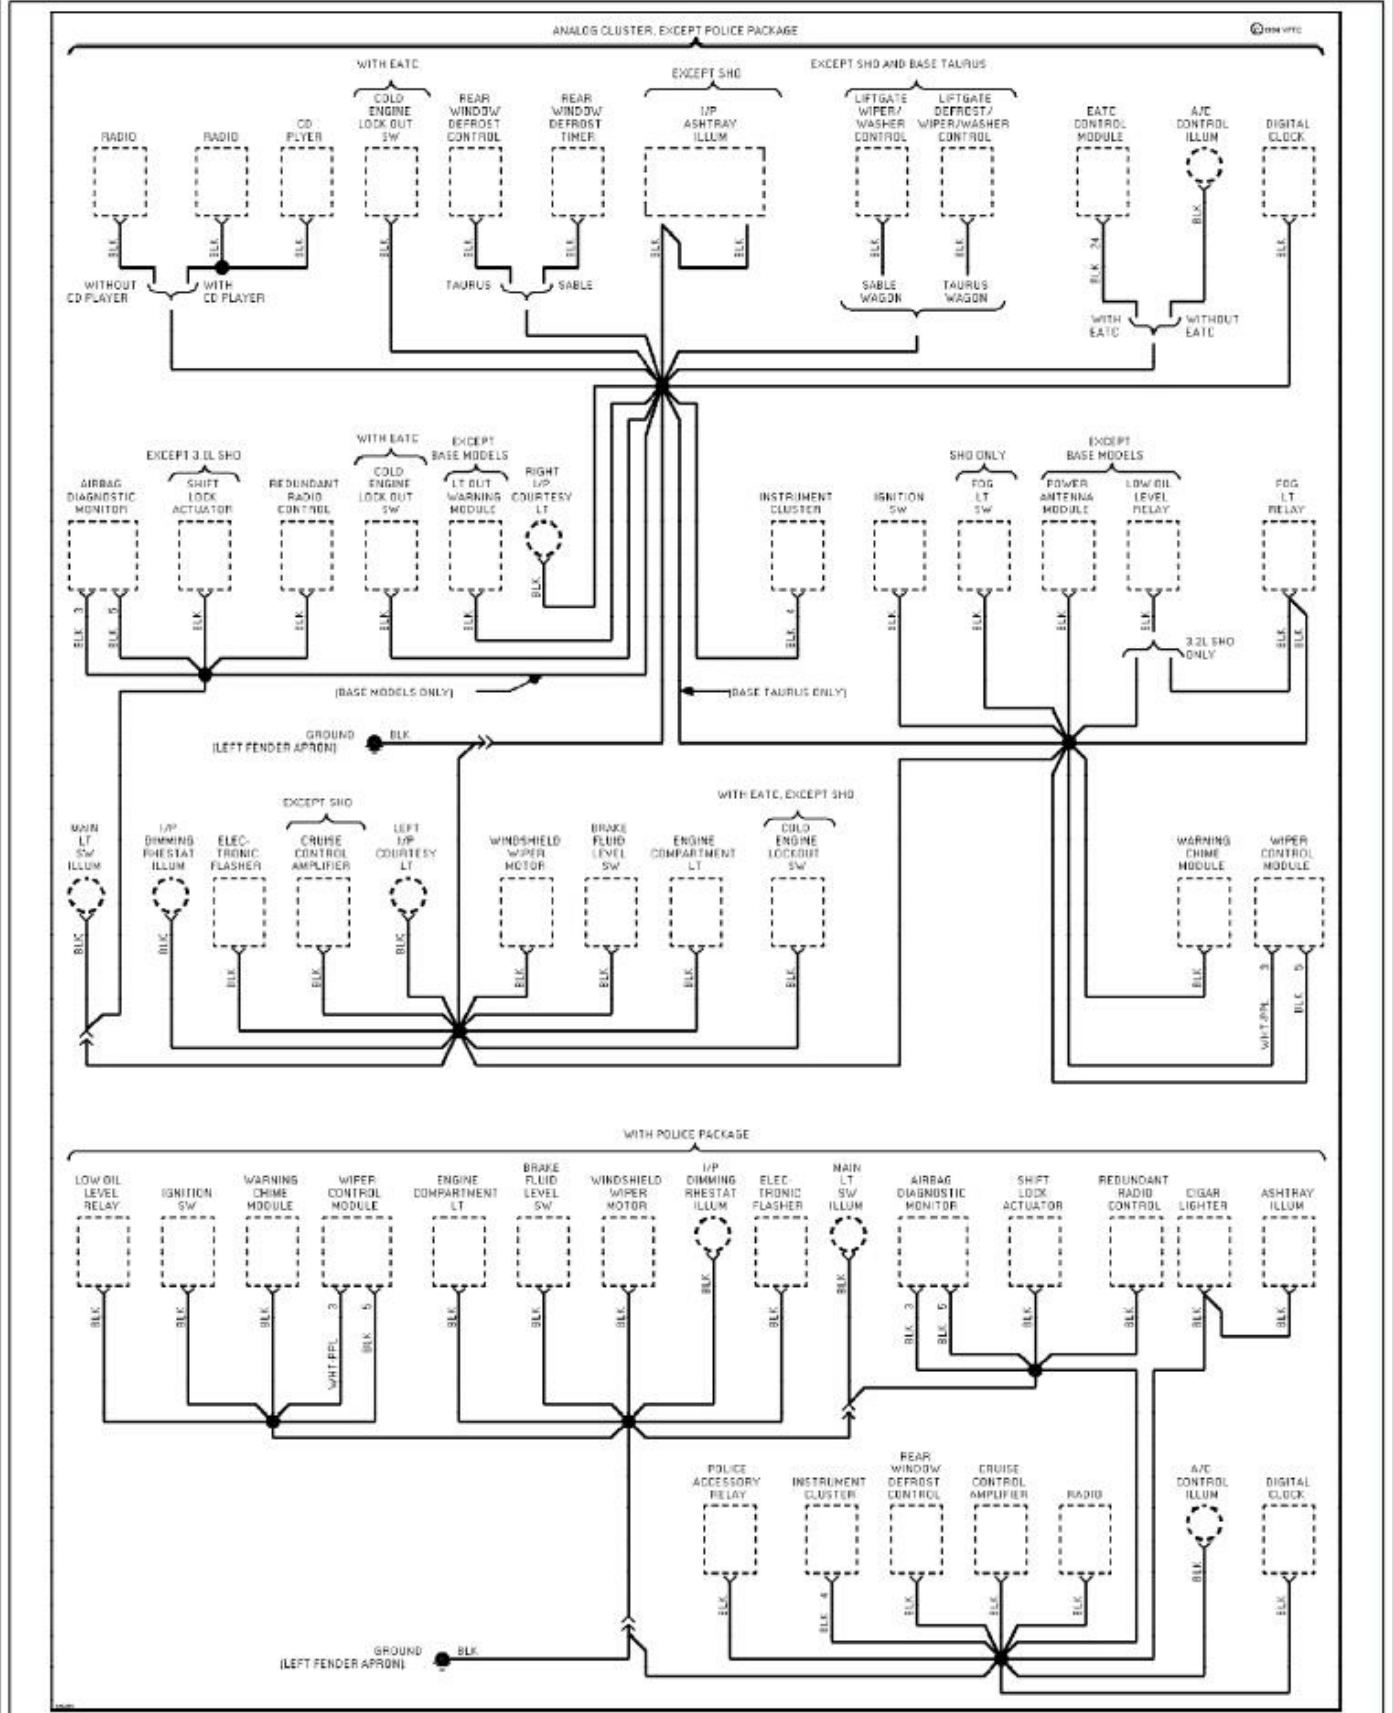

1994 System Wiring Diagrams Ford - Taurus

PAVLIN

Fig. 33: Ground Distribution Circuit (3 of 5)
1994 Ford Taurus LX

1994 System Wiring Diagrams Ford - Taurus

PAVLIN

Fig. 34: Ground Distribution Circuit (4 of 5)
1994 Ford Taurus LX