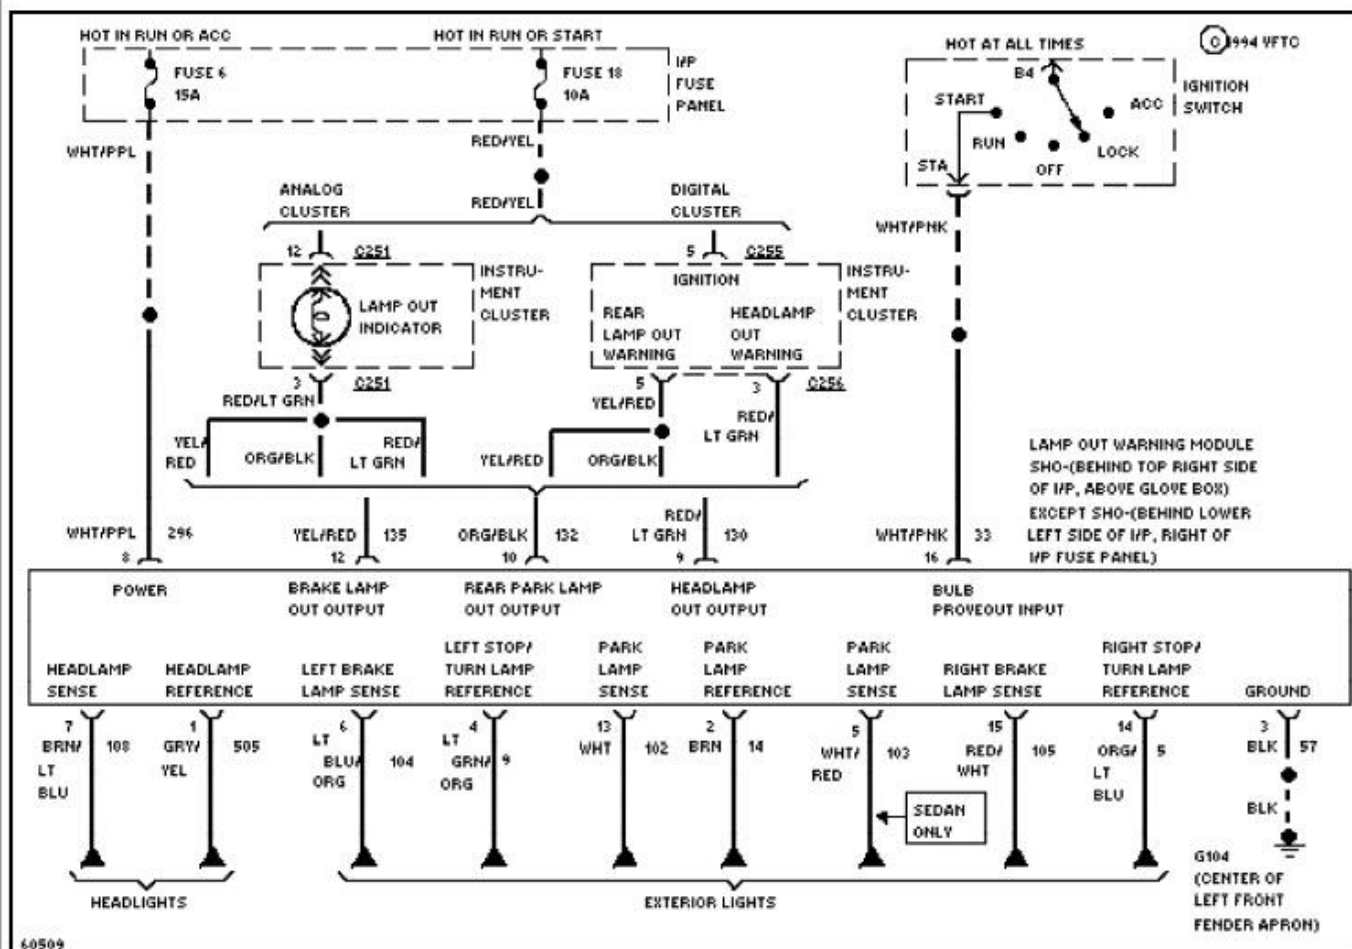

1994 System Wiring Diagrams
Ford - Taurus

PAVLIN

Fig. 54: 3.0L, Electronic Cluster Circuit (2 of 2)
1994 Ford Taurus LX

1994 System Wiring Diagrams
Ford - Taurus

PAVLIN

Fig. 55: 3.0L, Lamp Monitor Circuit
1994 Ford Taurus LX