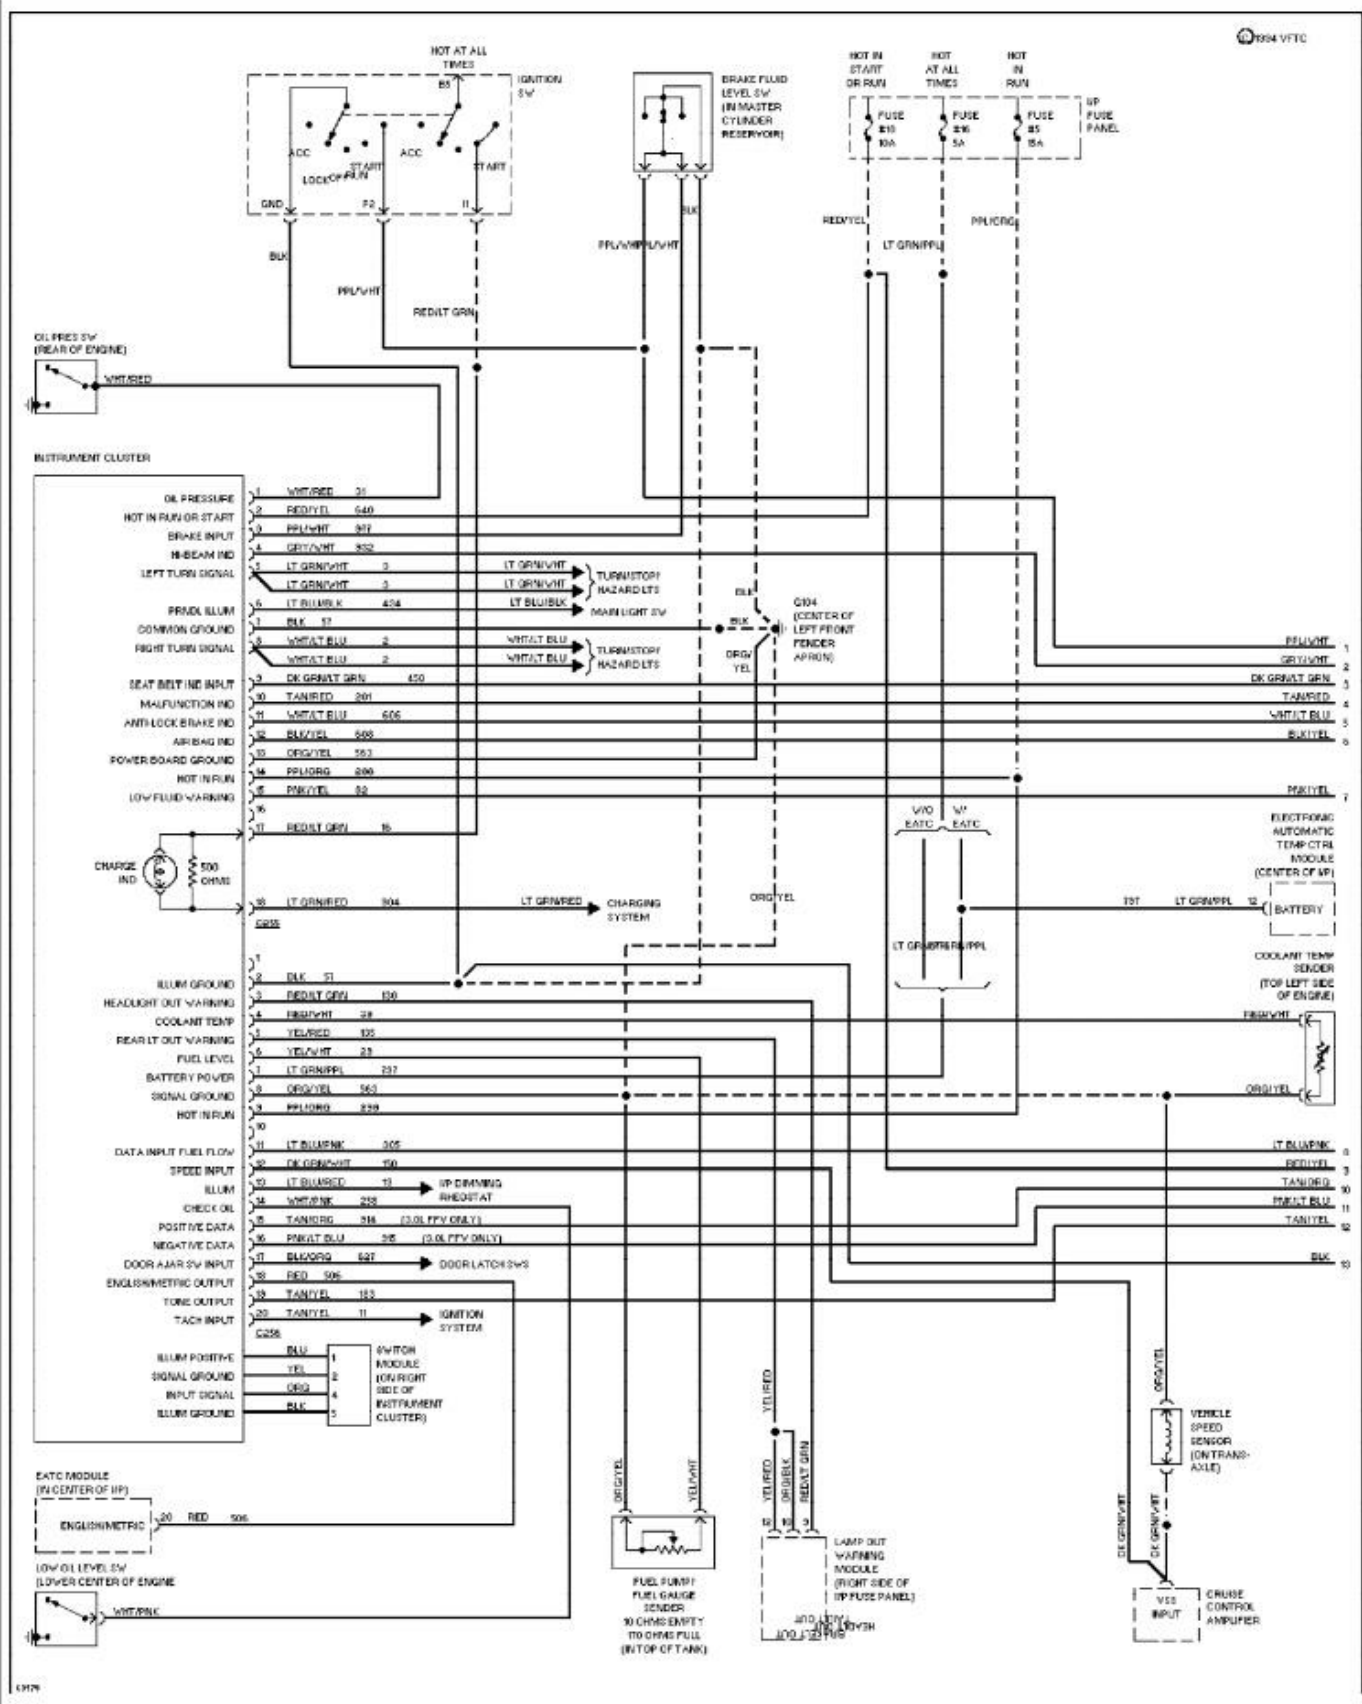

1994 System Wiring Diagrams Ford - Taurus

PAVLIN

**Fig. 60: 3.8L, Analog Cluster Circuit (2 of 2)
1994 Ford Taurus LX**

1994 System Wiring Diagrams Ford - Taurus

PAVLIN

Fig. 61: 3.8L, Electronic Cluster Circuit (1 of 2)
1994 Ford Taurus LX