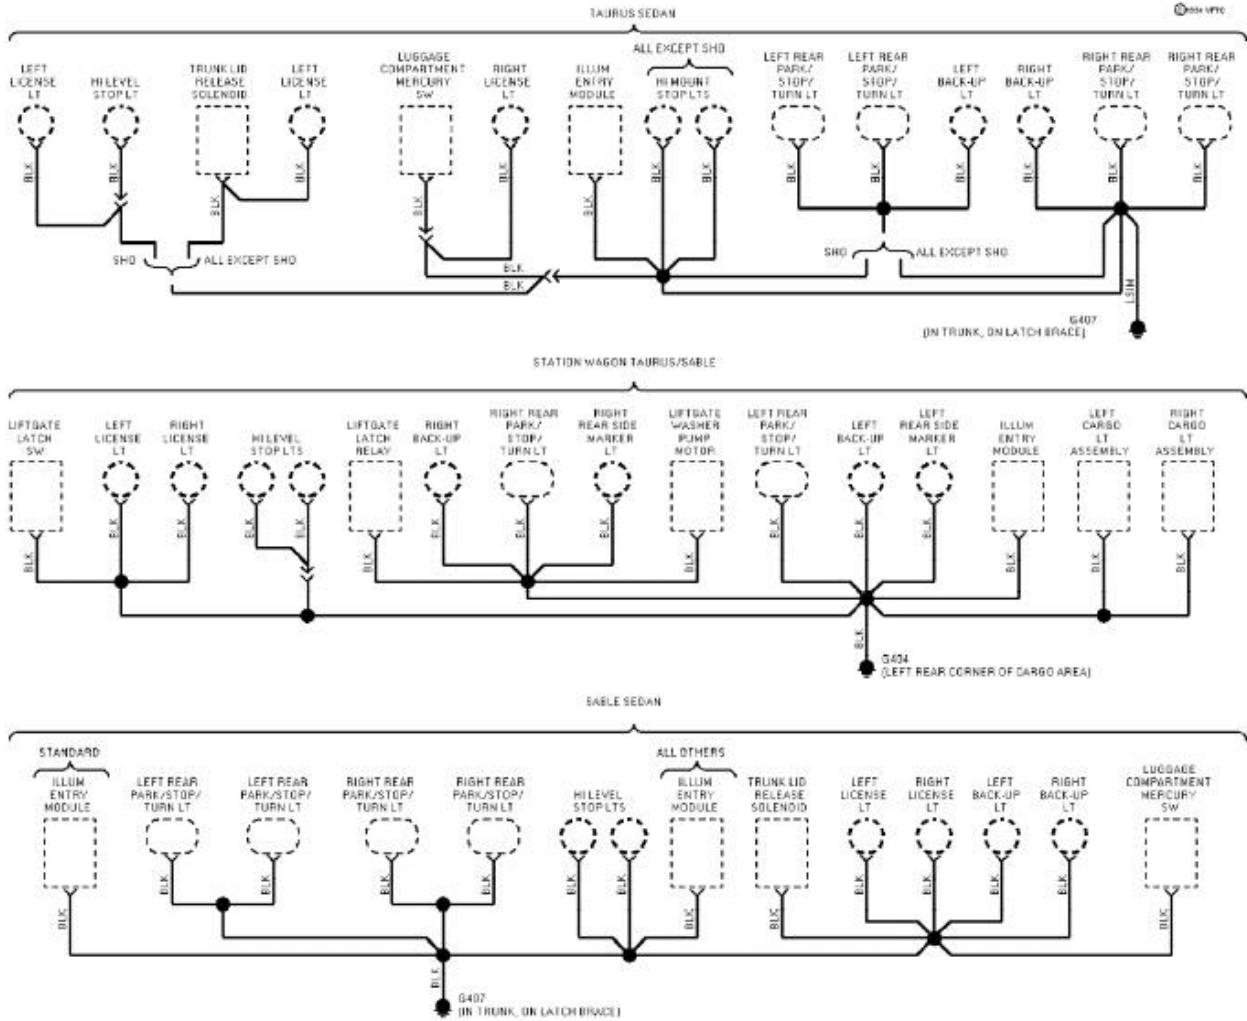

1994 System Wiring Diagrams
Ford - Taurus

PAVLIN

Fig. 35: Ground Distribution Circuit (5 of 5)
1994 Ford Taurus LX