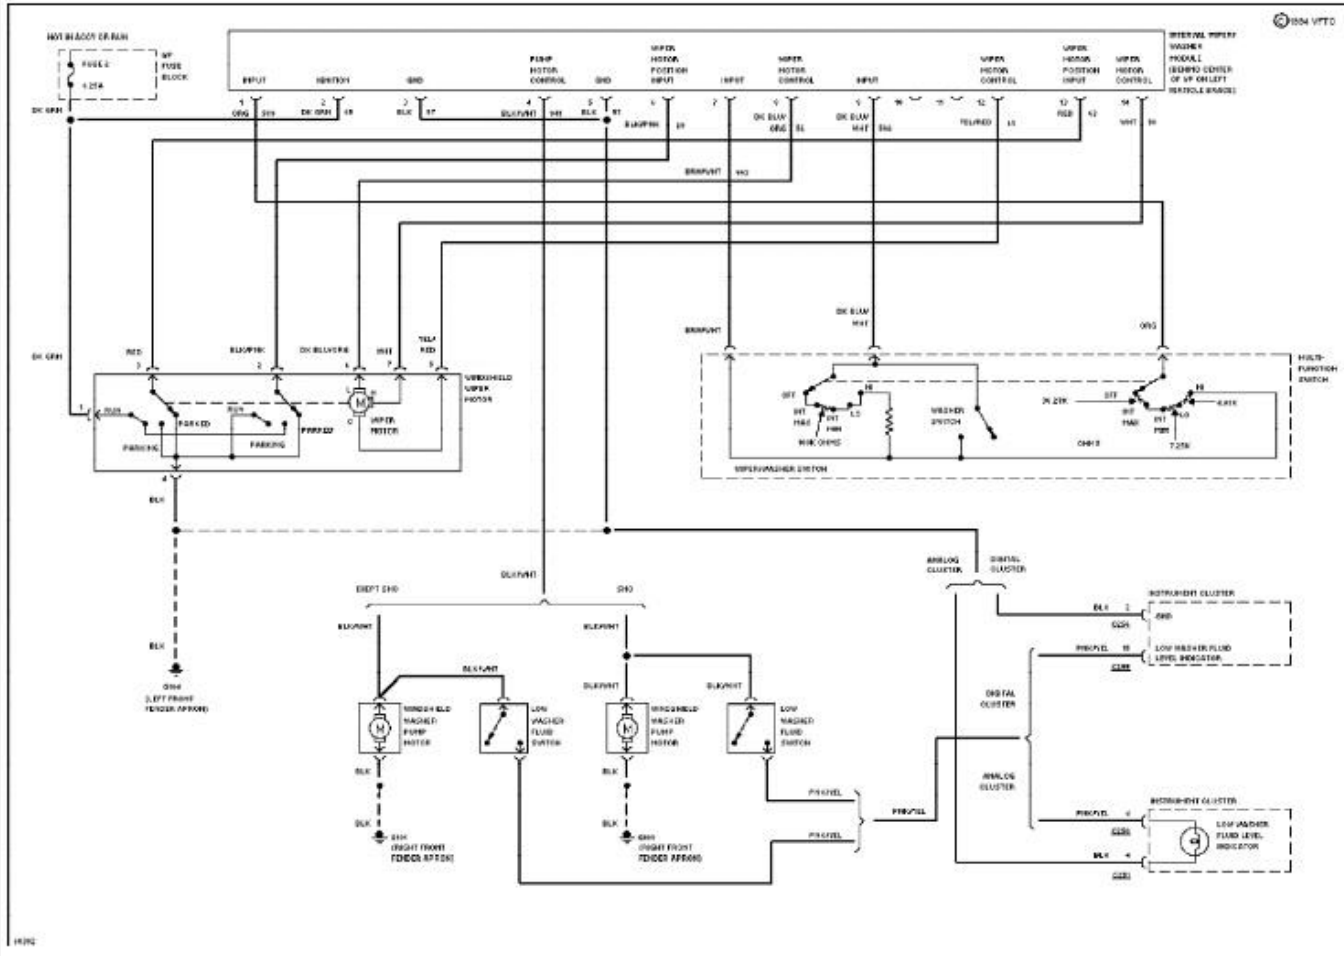

Fig. 99: Supplemental Restraint Circuit
1994 Ford Taurus LX

1994 System Wiring Diagrams Ford - Taurus

PAVLIN

Fig. 100: Transmission Circuit
1994 Ford Taurus LX

1994 System Wiring Diagrams
Ford - Taurus

PAVLIN

Fig. 101: Tailgate Release Circuit
1994 Ford Taurus LX

1994 System Wiring Diagrams Ford - Taurus

PAVLIN

Fig. 102: Interval Wiper/Washer Circuit
1994 Ford Taurus LX

1994 System Wiring Diagrams
Ford - Taurus