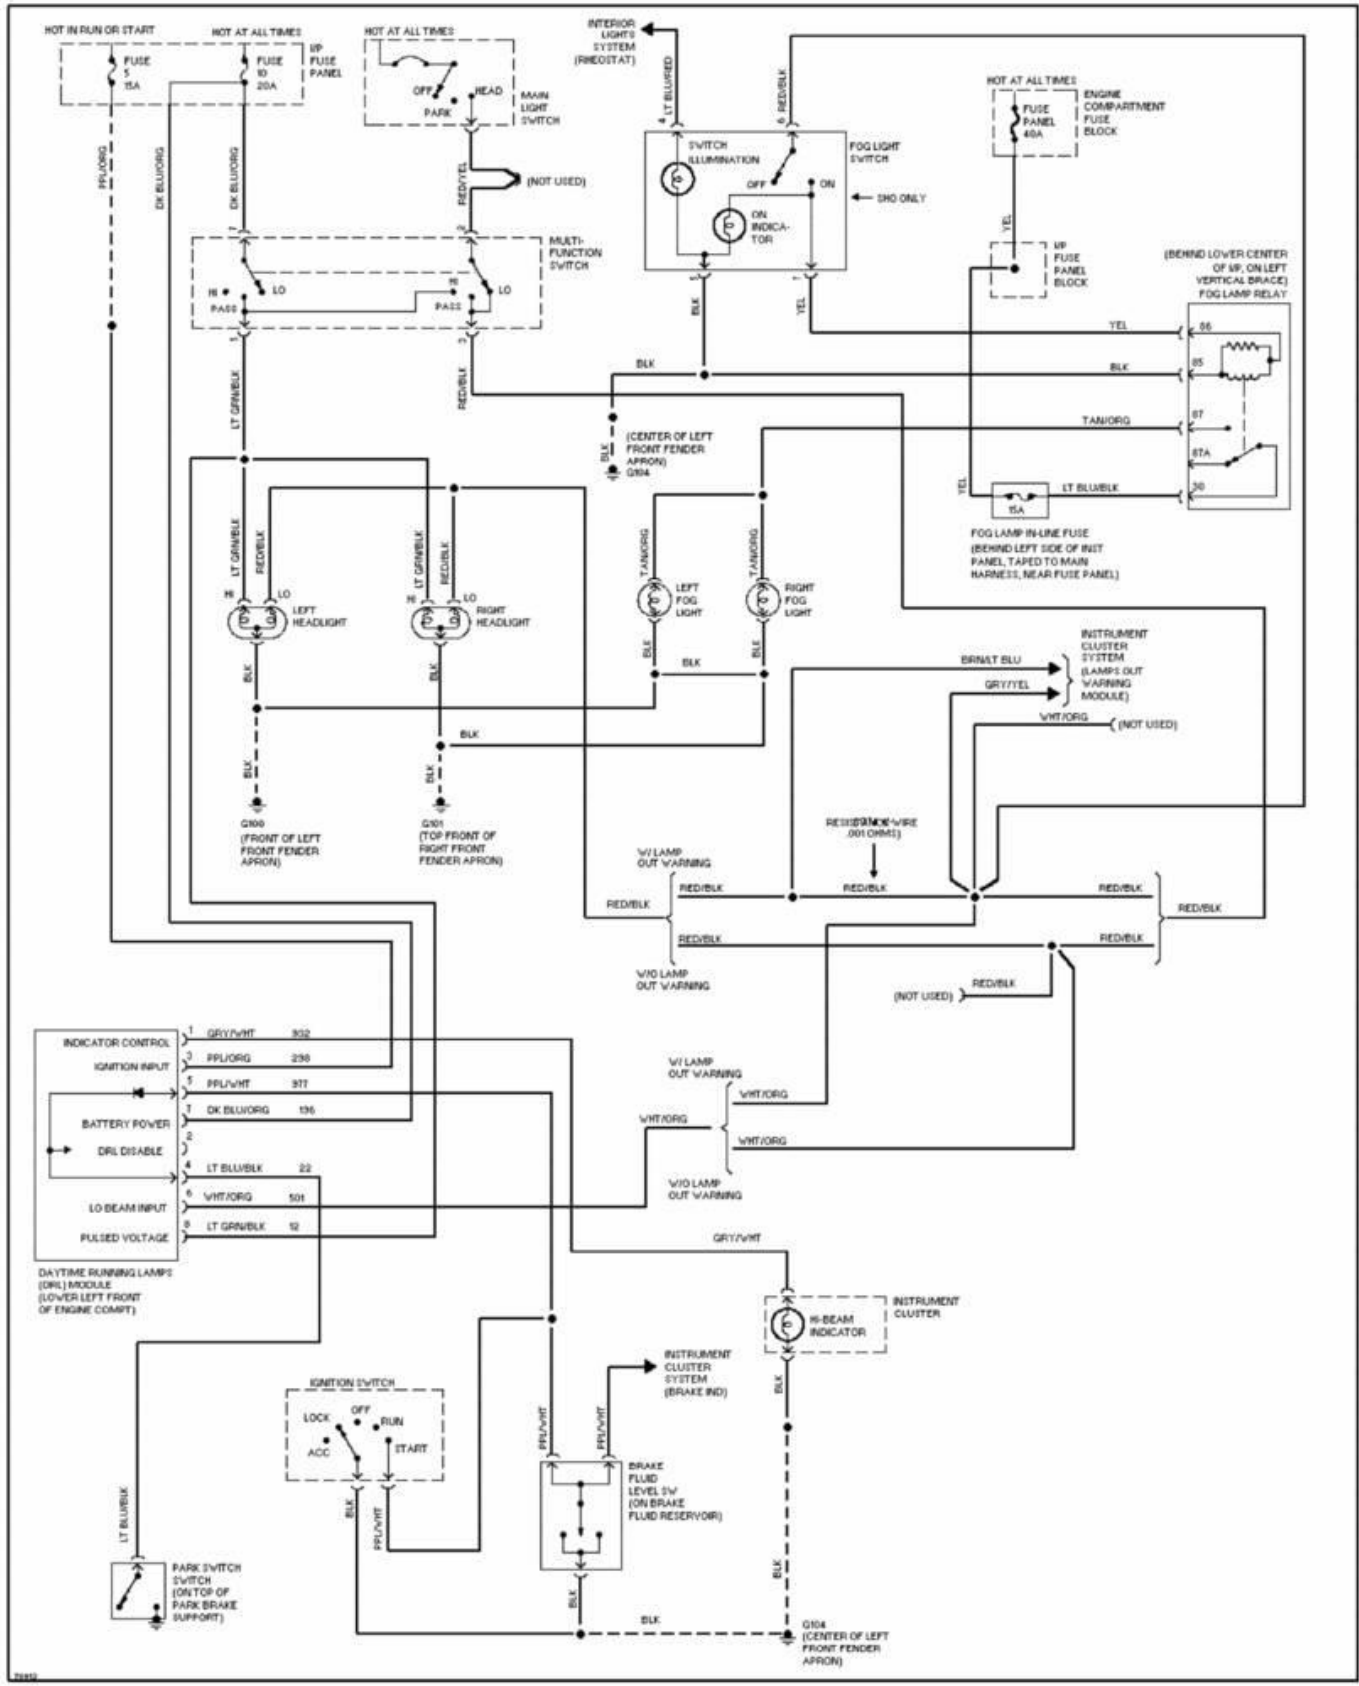

1995 System Wiring Diagrams Ford - Taurus

PAVLIN

Fig. 54: Headlamps/Fog Lamps Circuit, W/ DRL
1995 Ford Taurus LX