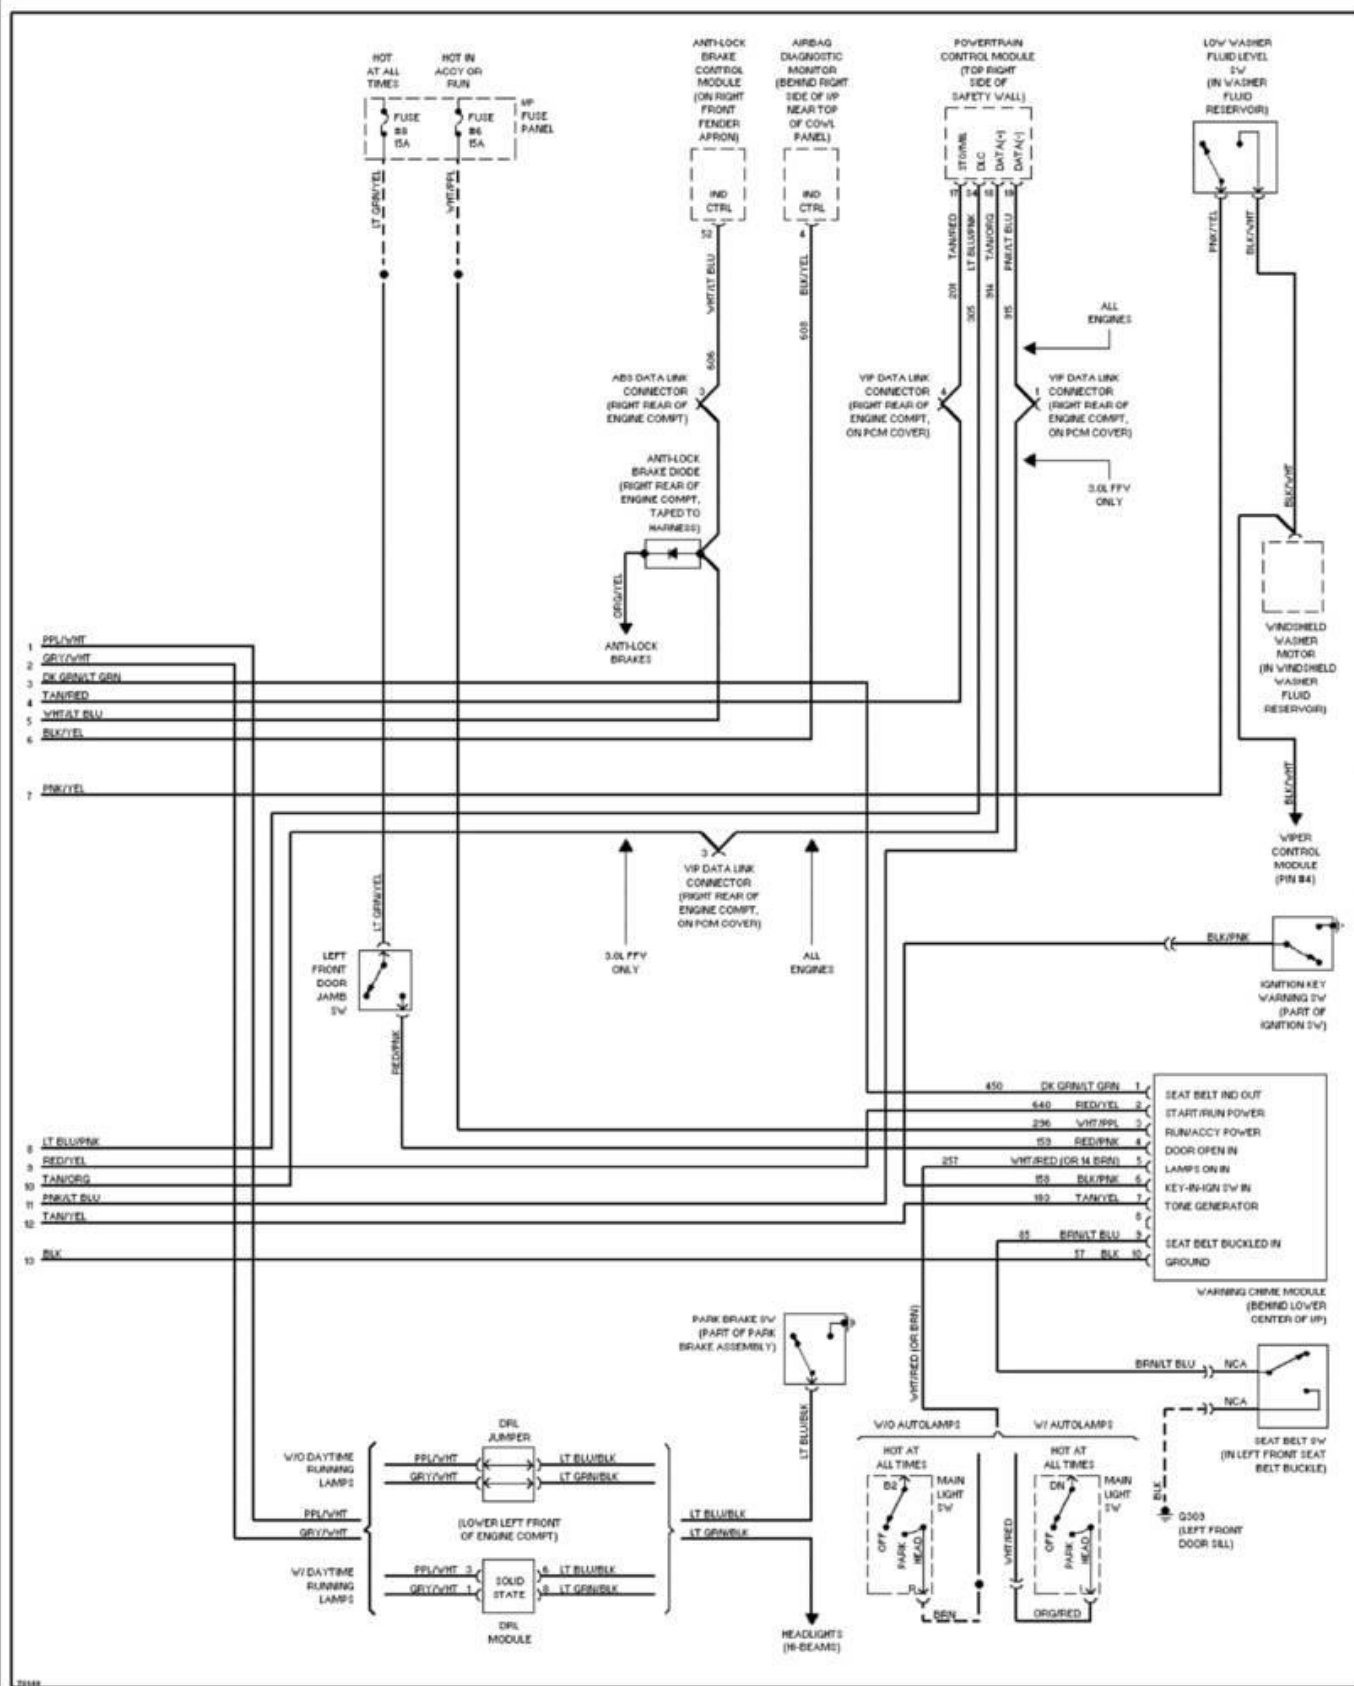

1995 System Wiring Diagrams Ford - Taurus

PAVLIN

Fig. 68: 3.0L, Electronic Cluster Circuit (2 of 2)
1995 Ford Taurus LX