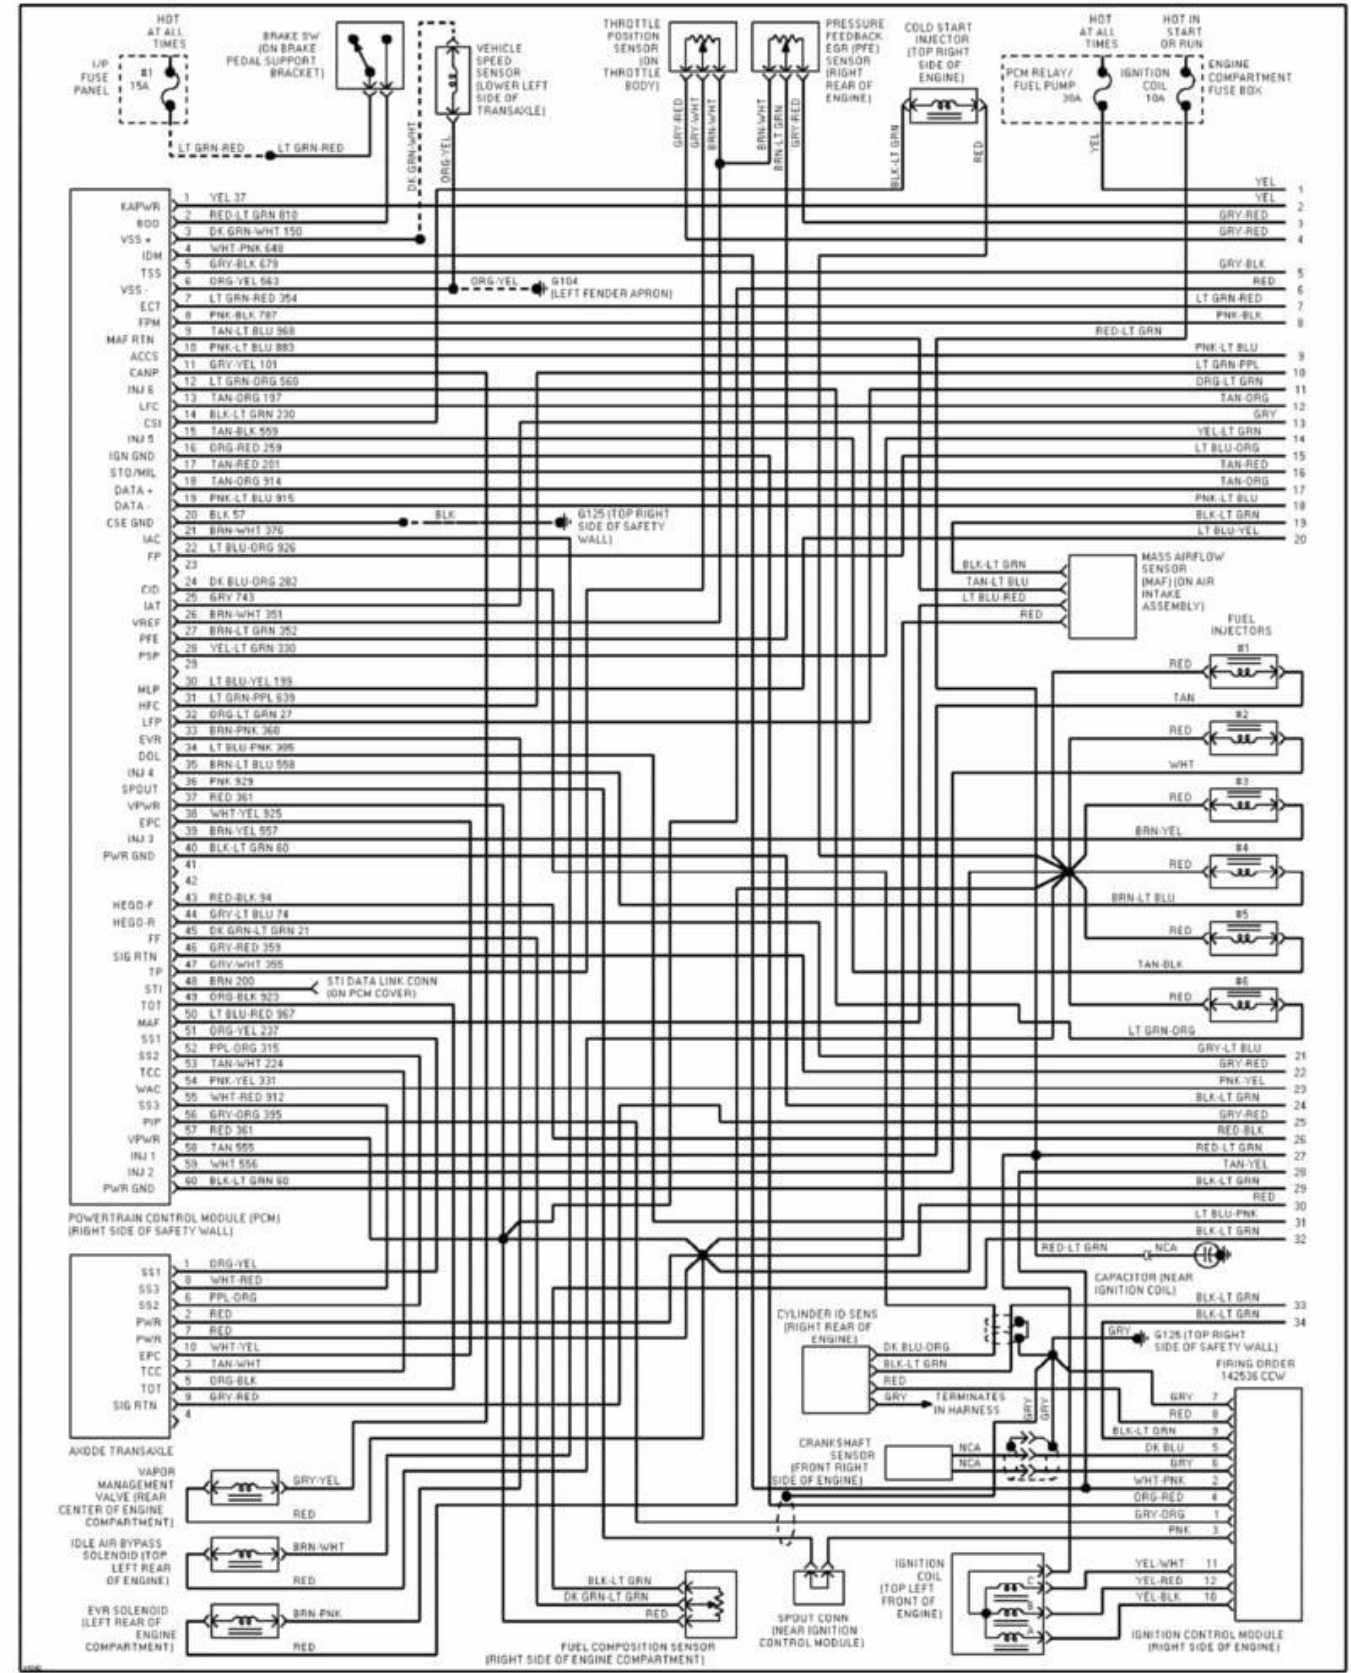

1995 System Wiring Diagrams
Ford - Taurus

PAVLIN

Fig. 32: Electronic Power Steering Circuit
1995 Ford Taurus LX

70063

1995 System Wiring Diagrams Ford - Taurus

PAVLIN

Fig. 33: 3.0L Flex Fuel, Engine Performance Circuits (1 of 2)
1995 Ford Taurus LX