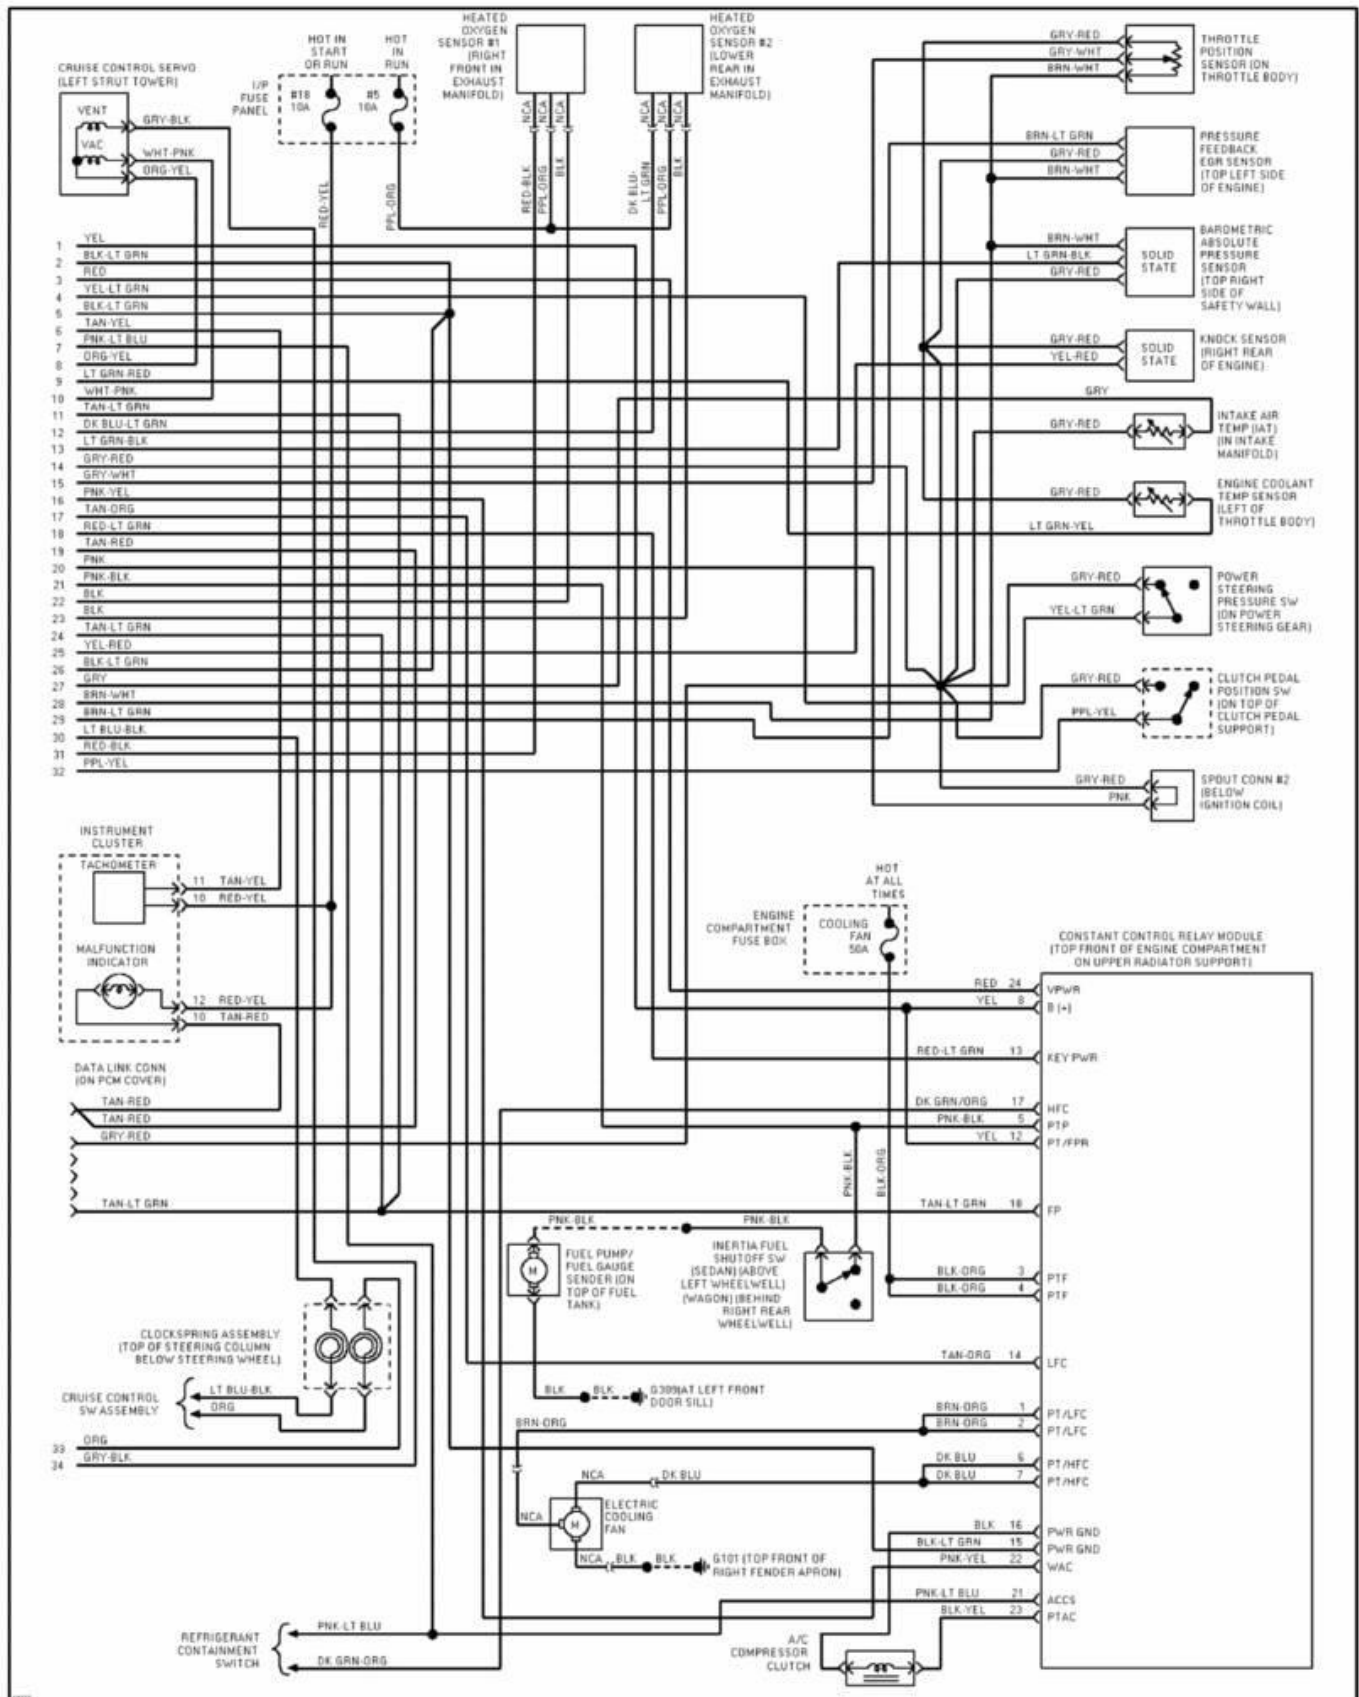

1995 System Wiring Diagrams Ford - Taurus

PAVLIN

Fig. 34: 3.0L Flex Fuel, Engine Performance Circuits (2 of 2)
1995 Ford Taurus LX

1995 System Wiring Diagrams Ford - Taurus

PAVLIN

Fig. 36: 3.0L SHO, Engine Performance Circuits (2 of 2)
1995 Ford Taurus LX