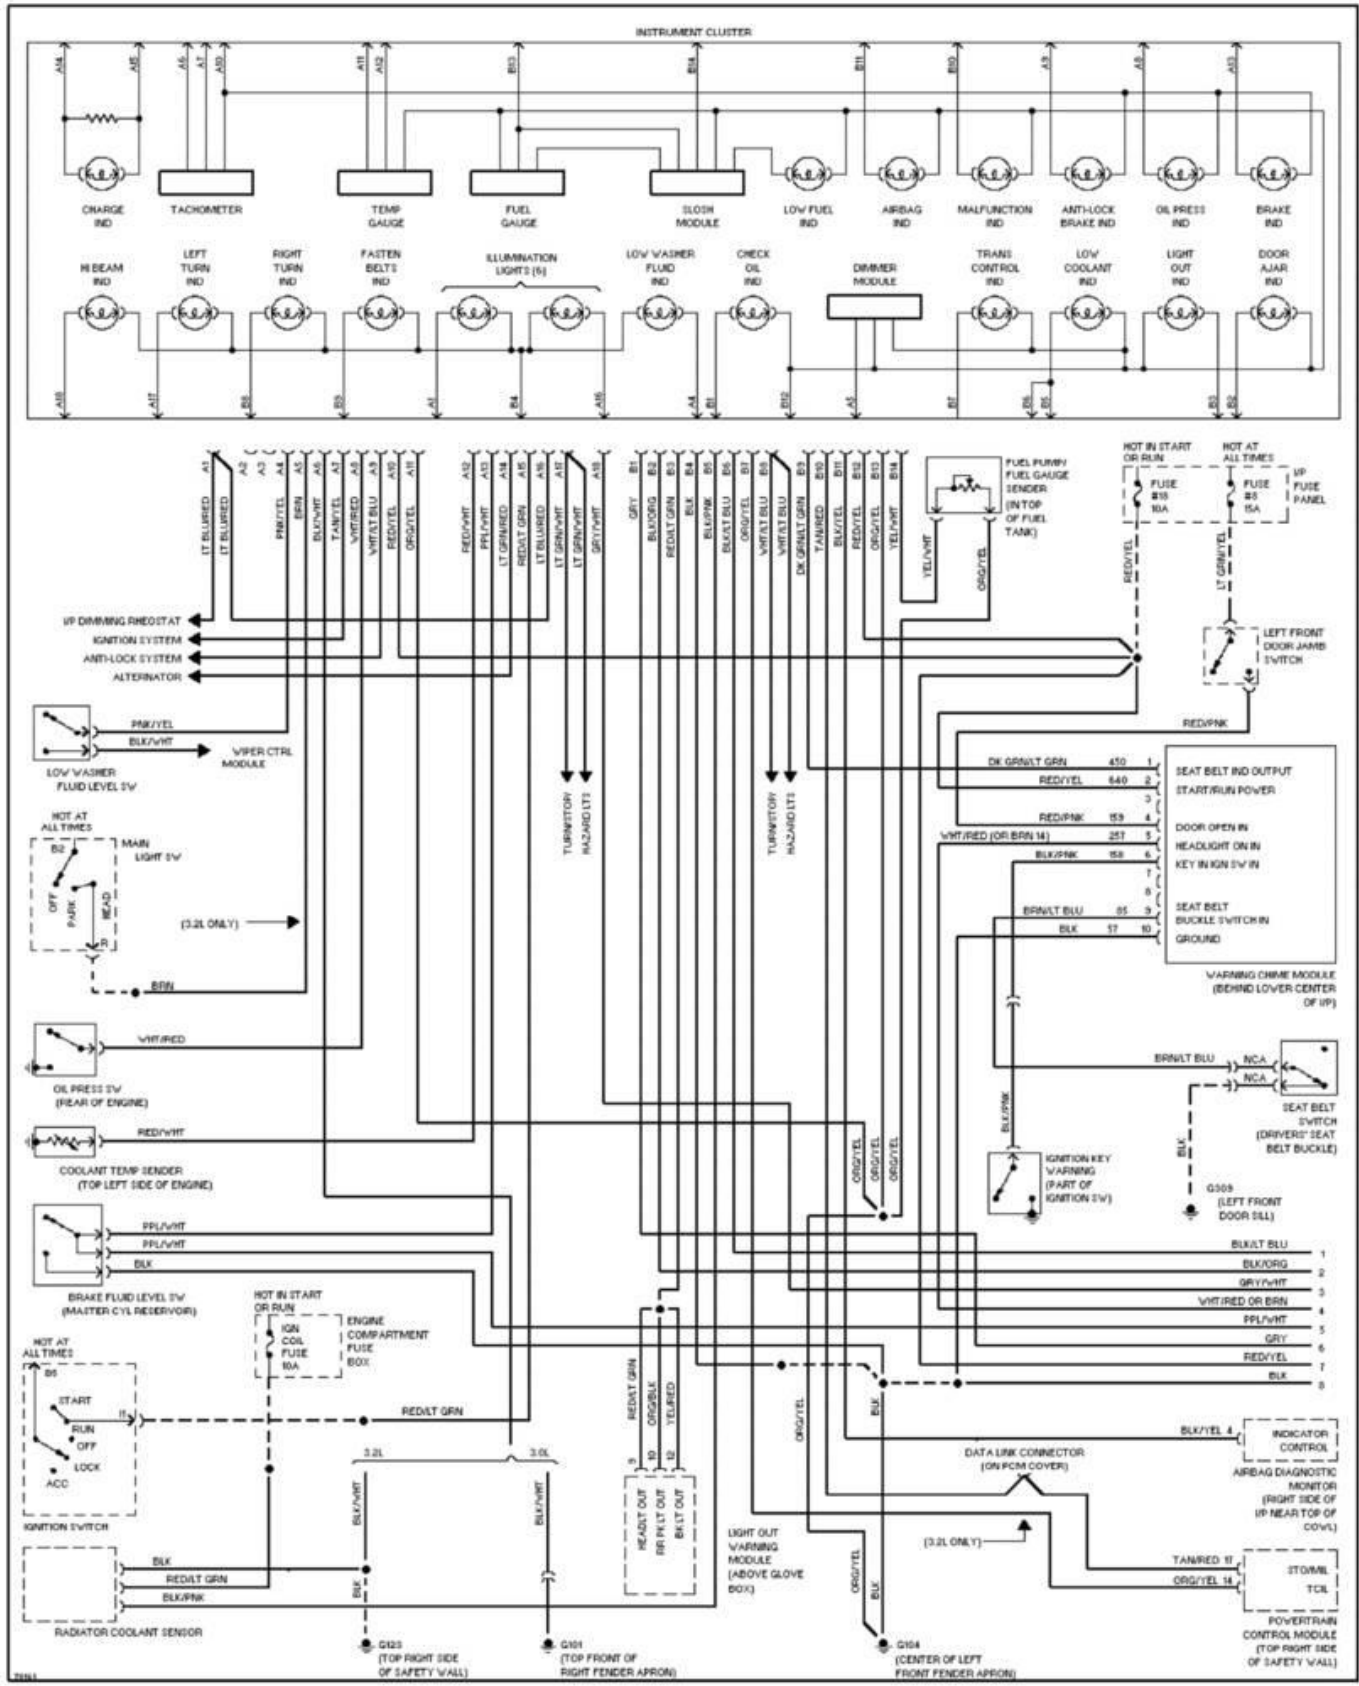

1995 System Wiring Diagrams Ford - Taurus

PAVLIN

Fig. 70: 3.2L SHO, Instrument Cluster Circuit (1 of 2)
1995 Ford Taurus LX