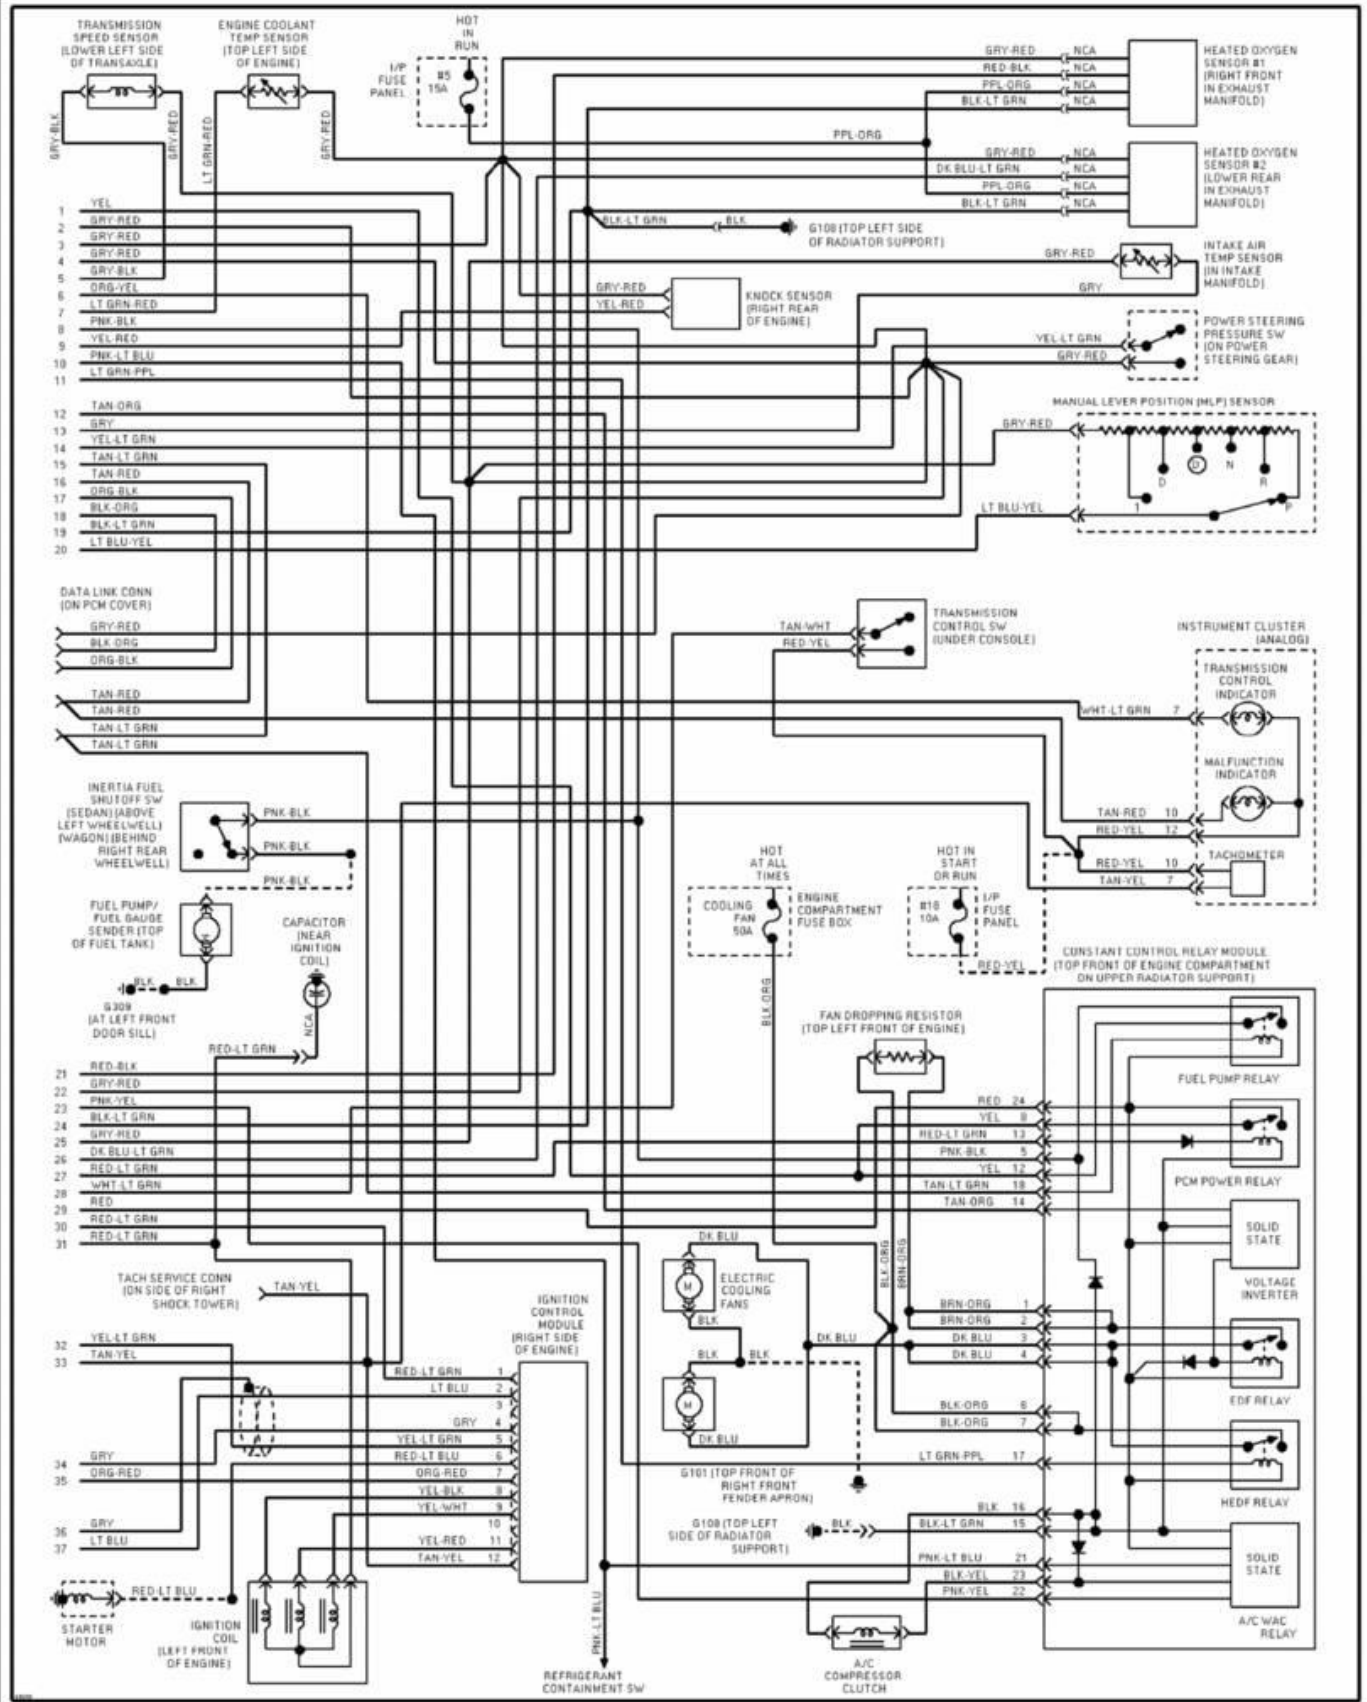

1995 System Wiring Diagrams
Ford - Taurus

PAVLIN

Fig. 40: 3.2L SHO, Engine Performance Circuits (2 of 2)
1995 Ford Taurus LX