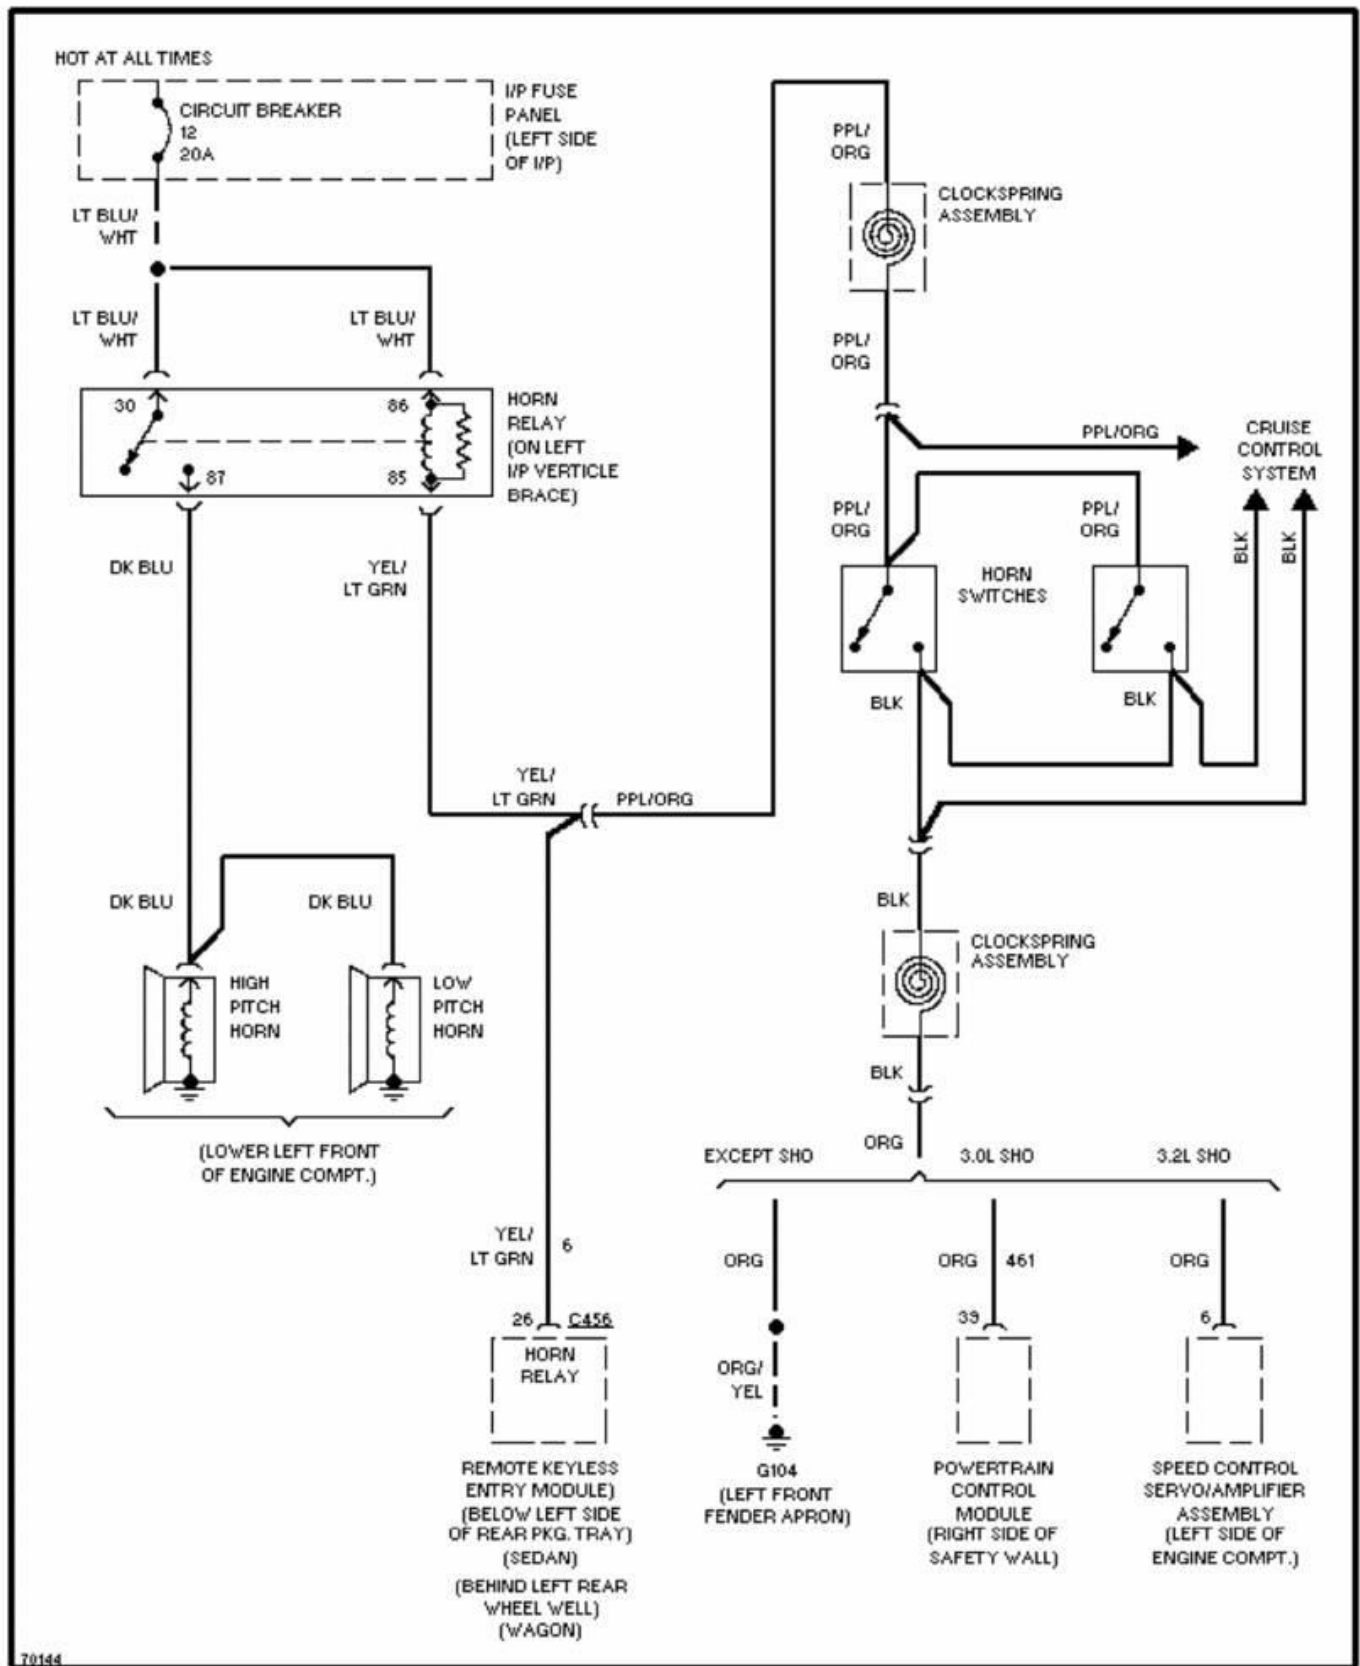

1995 System Wiring Diagrams
Ford - Taurus

PAVLIN

Fig. 56: Horn Circuit
1995 Ford Taurus LX