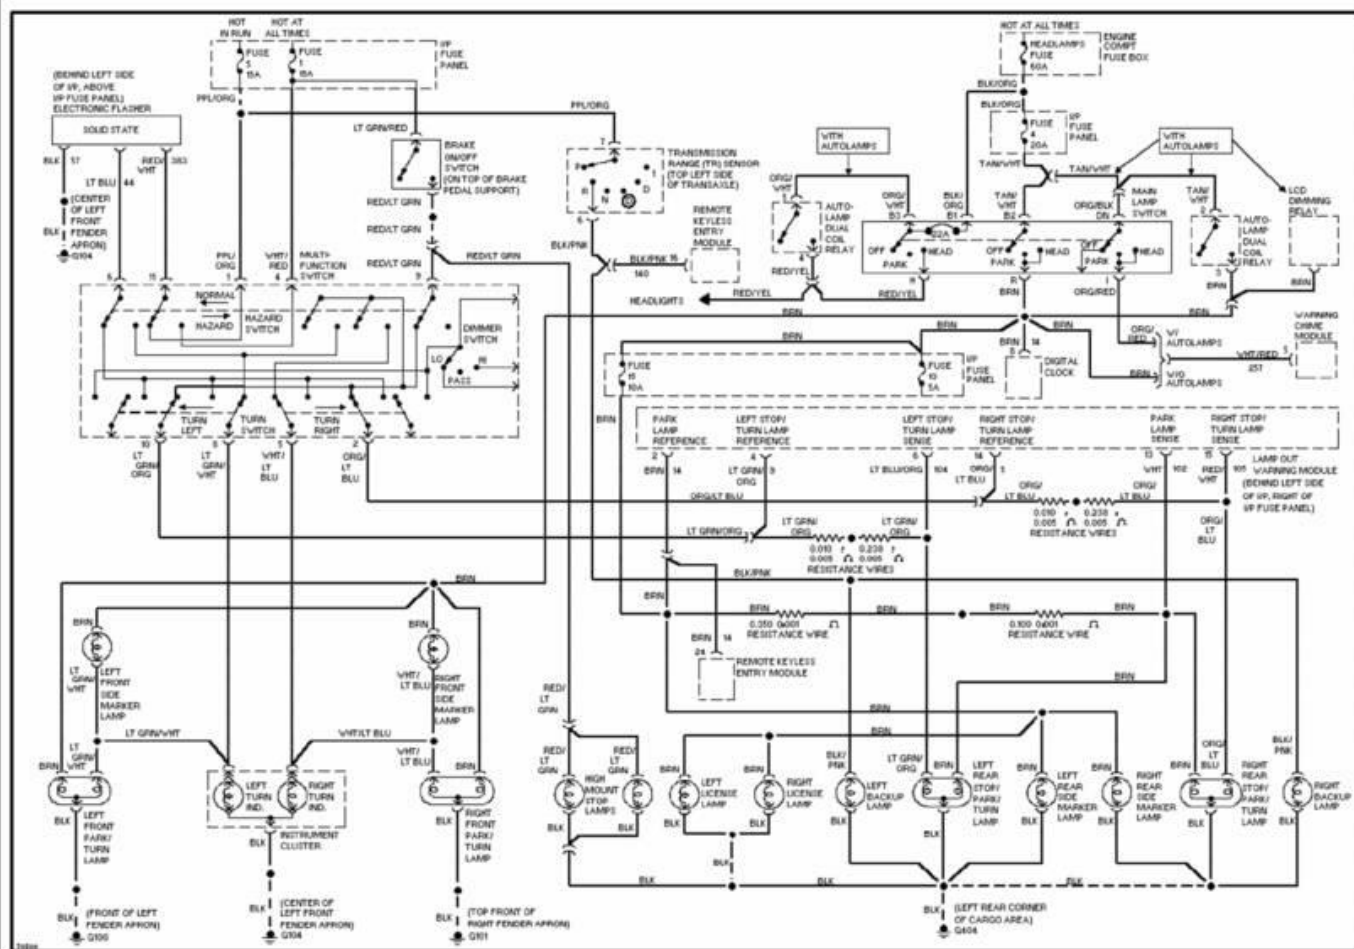

1995 System Wiring Diagrams
Ford - Taurus

PAVLIN

Fig. 45: Exterior Light Circuit, Wagon
1995 Ford Taurus LX