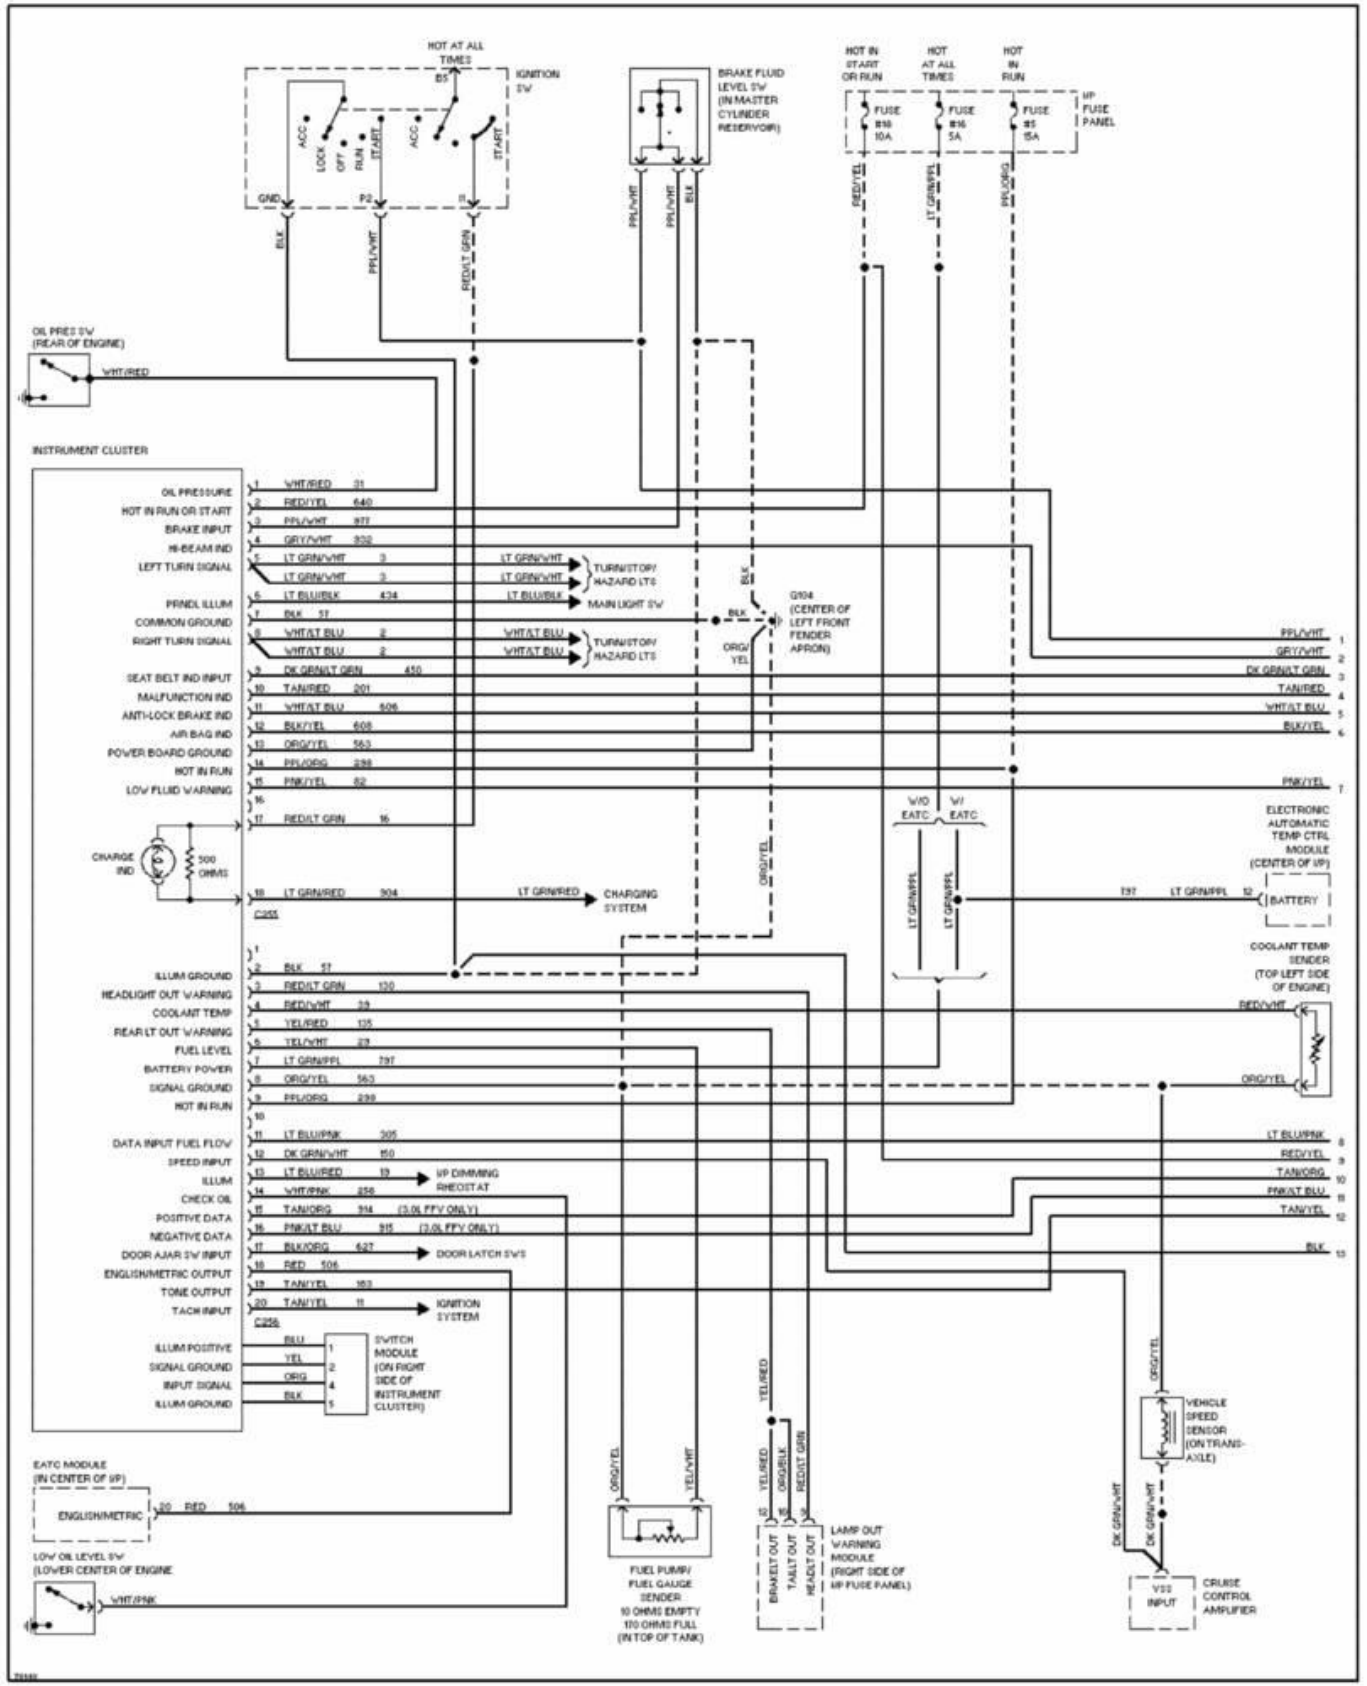

1995 System Wiring Diagrams Ford - Taurus

PAVLIN

Fig. 59: 3.0L Flex Fuel, Electronic Cluster Circuit (1 of 2)
1995 Ford Taurus LX