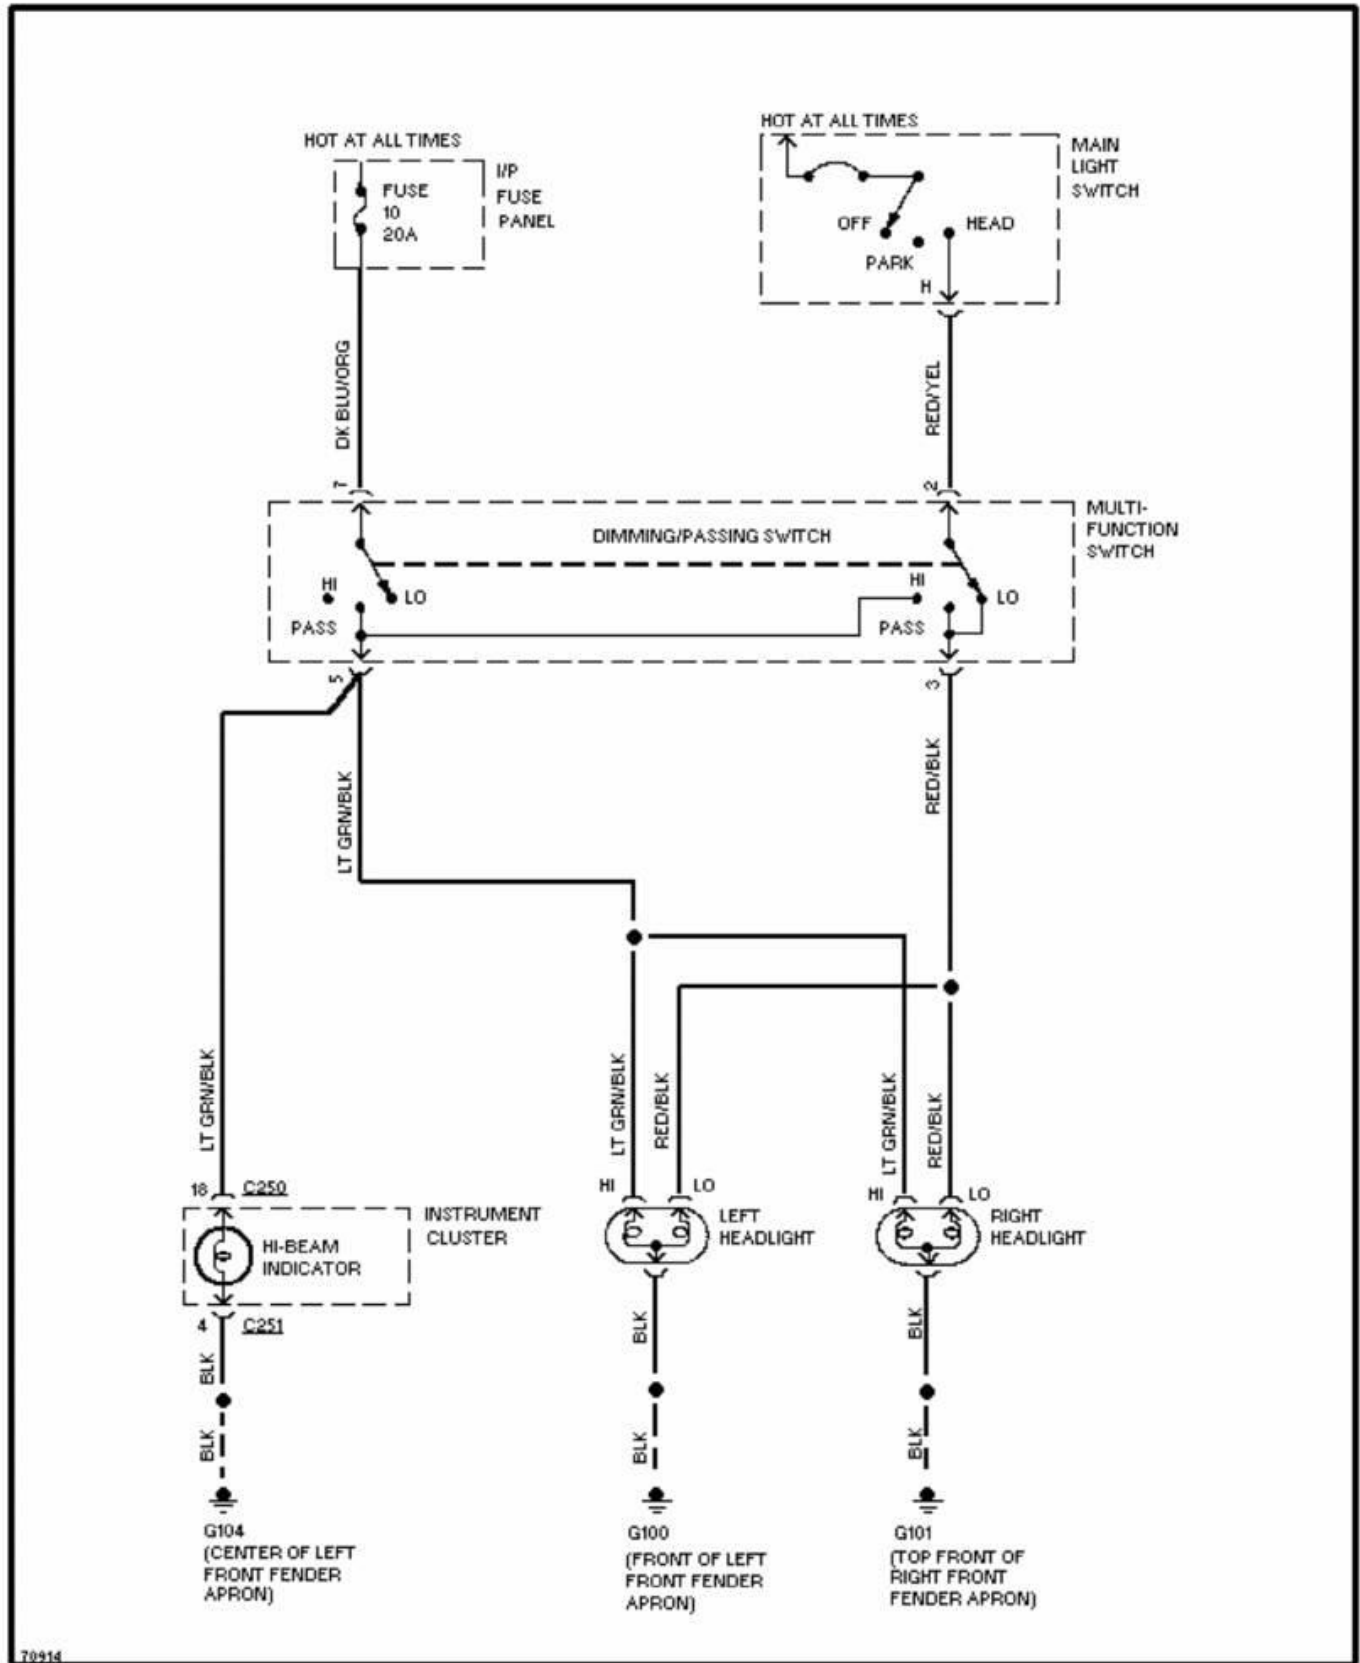

1995 System Wiring Diagrams Ford - Taurus

PAVLIN

Fig. 51: Autolamps/Fog Lamps Circuit, W/ DRL
1995 Ford Taurus LX

1995 System Wiring Diagrams
Ford - Taurus

PAVLIN

Fig. 53: Headlamps Circuit, Base
1995 Ford Taurus LX