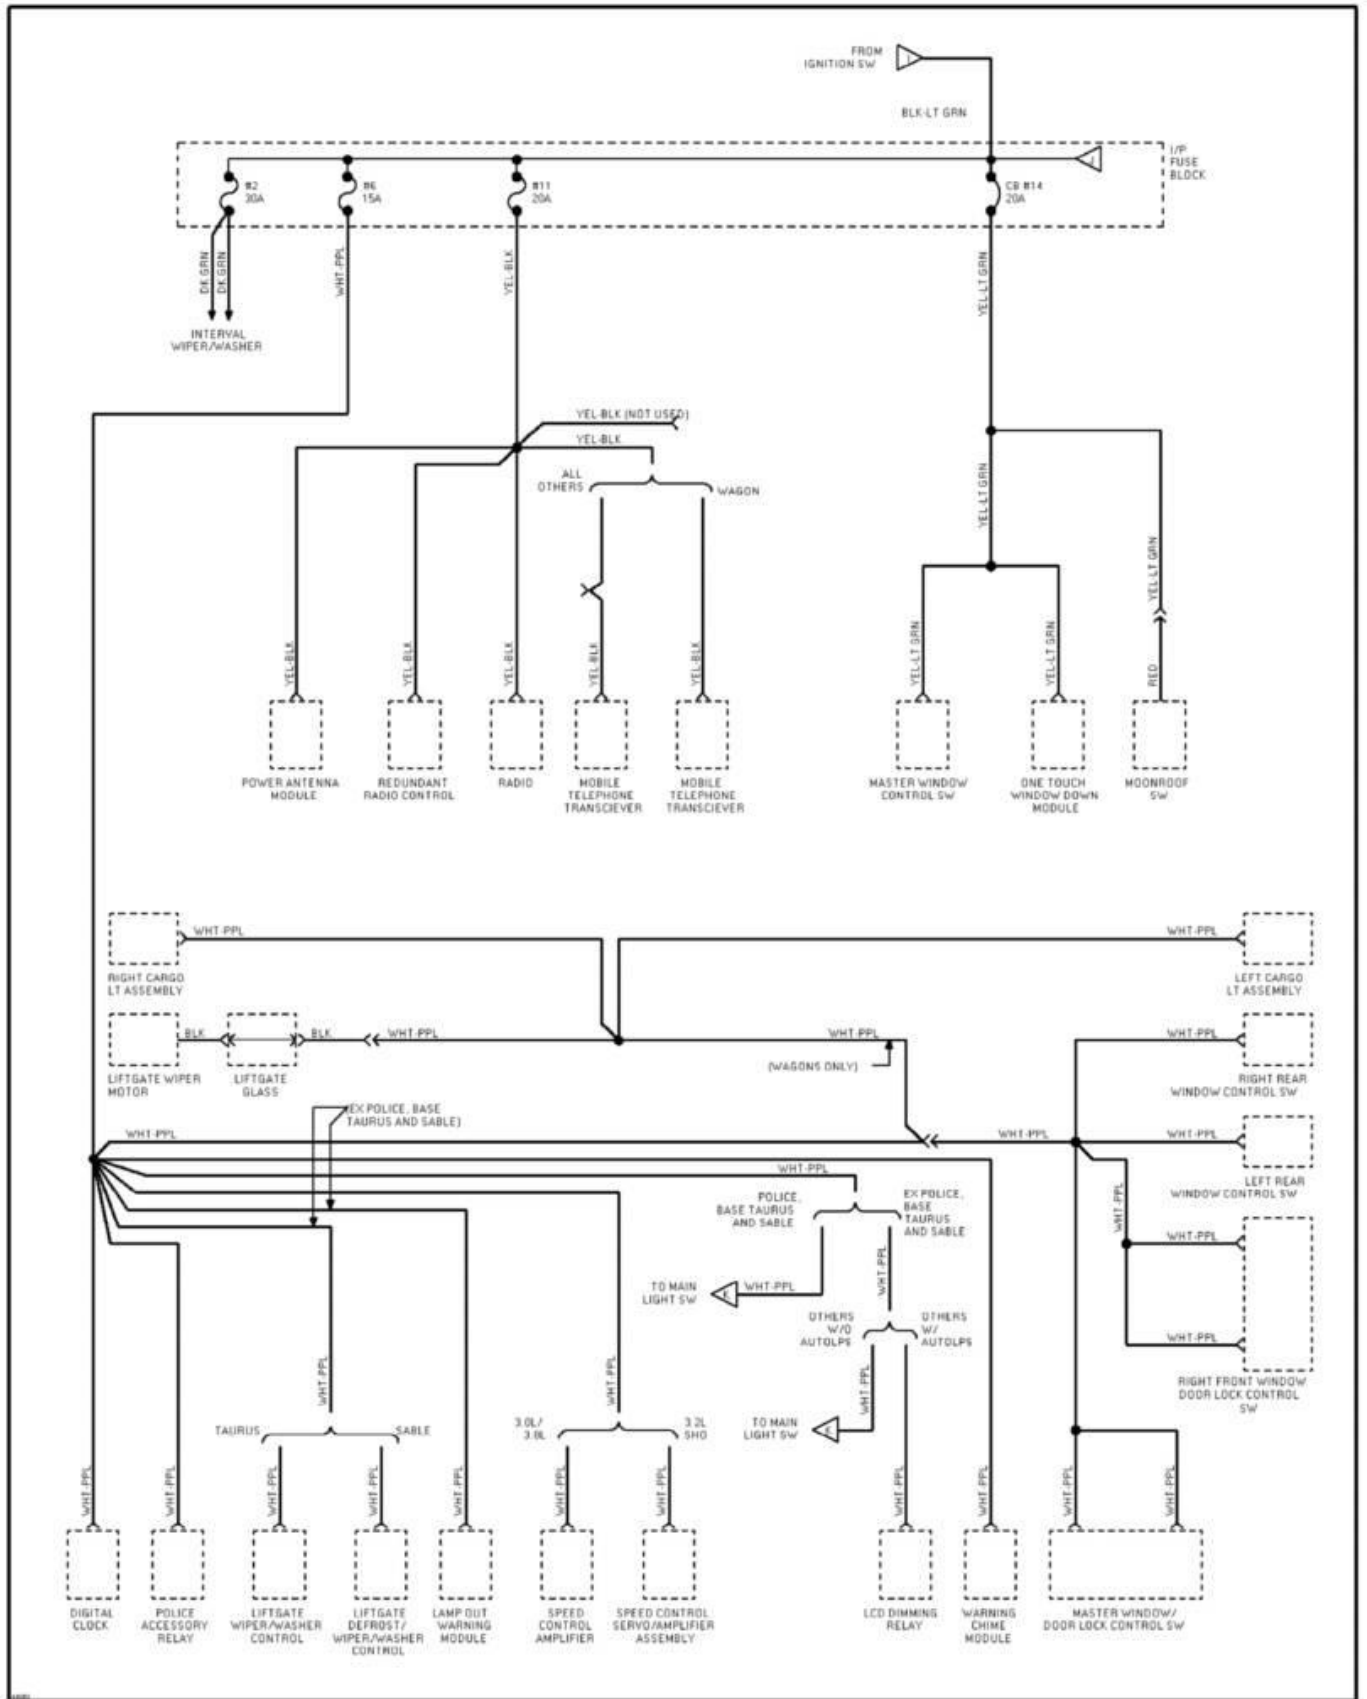

1995 System Wiring Diagrams Ford - Taurus

PAVLIN

Fig. 86: Power Distribution Circuit (4 of 6)
1995 Ford Taurus LX

1995 System Wiring Diagrams
Ford - Taurus

PAVLIN

Fig. 87: Power Distribution Circuit (5 of 6)
1995 Ford Taurus LX