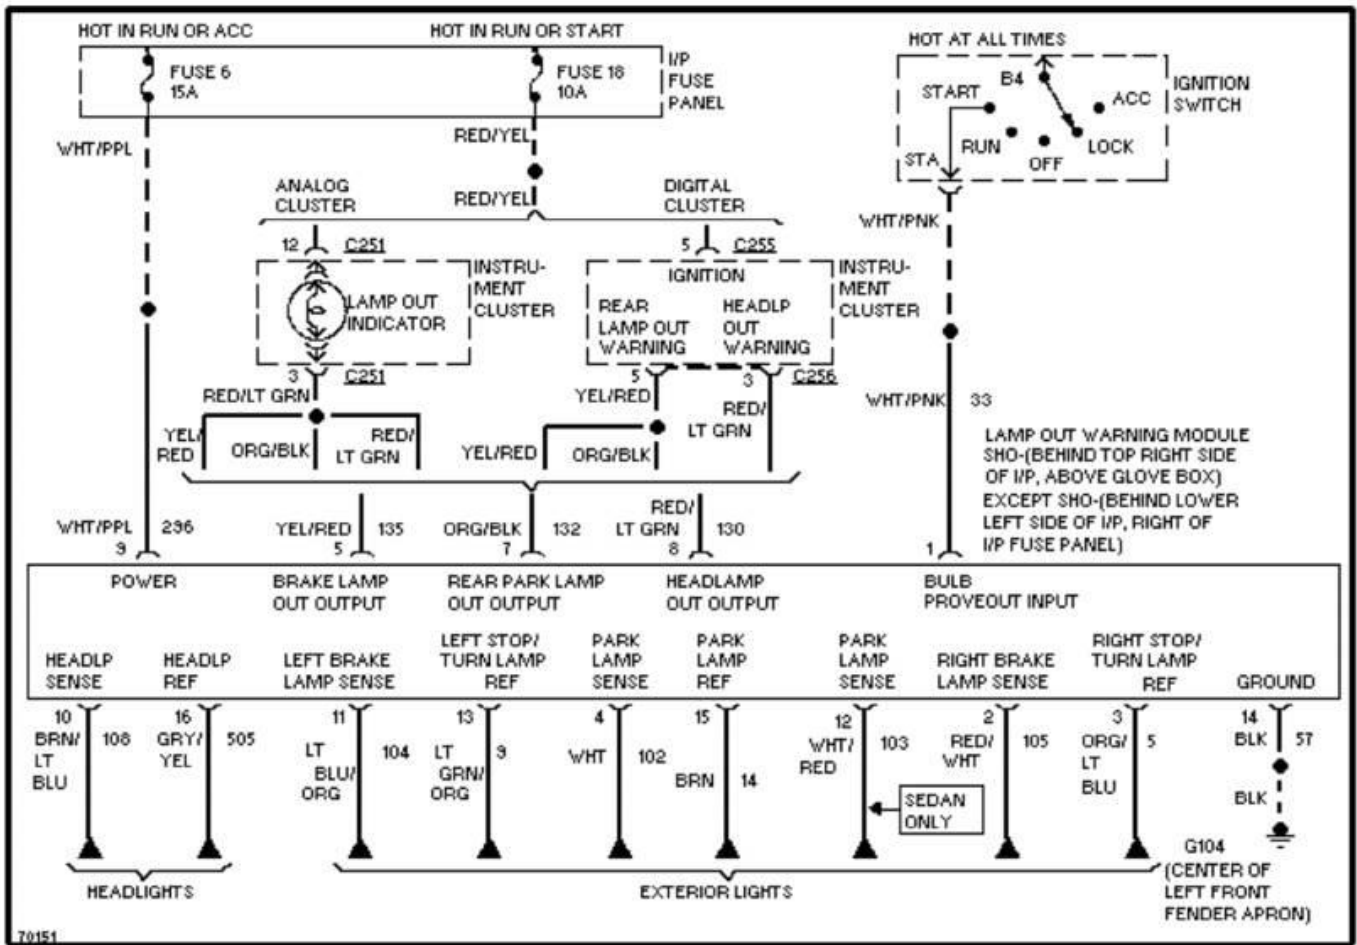

**1995 System Wiring Diagrams
Ford - Taurus**

PAVLIN

**Fig. 61: 3.0L Flex Fuel, Lamp Monitor Circuit
1995 Ford Taurus LX**

70151