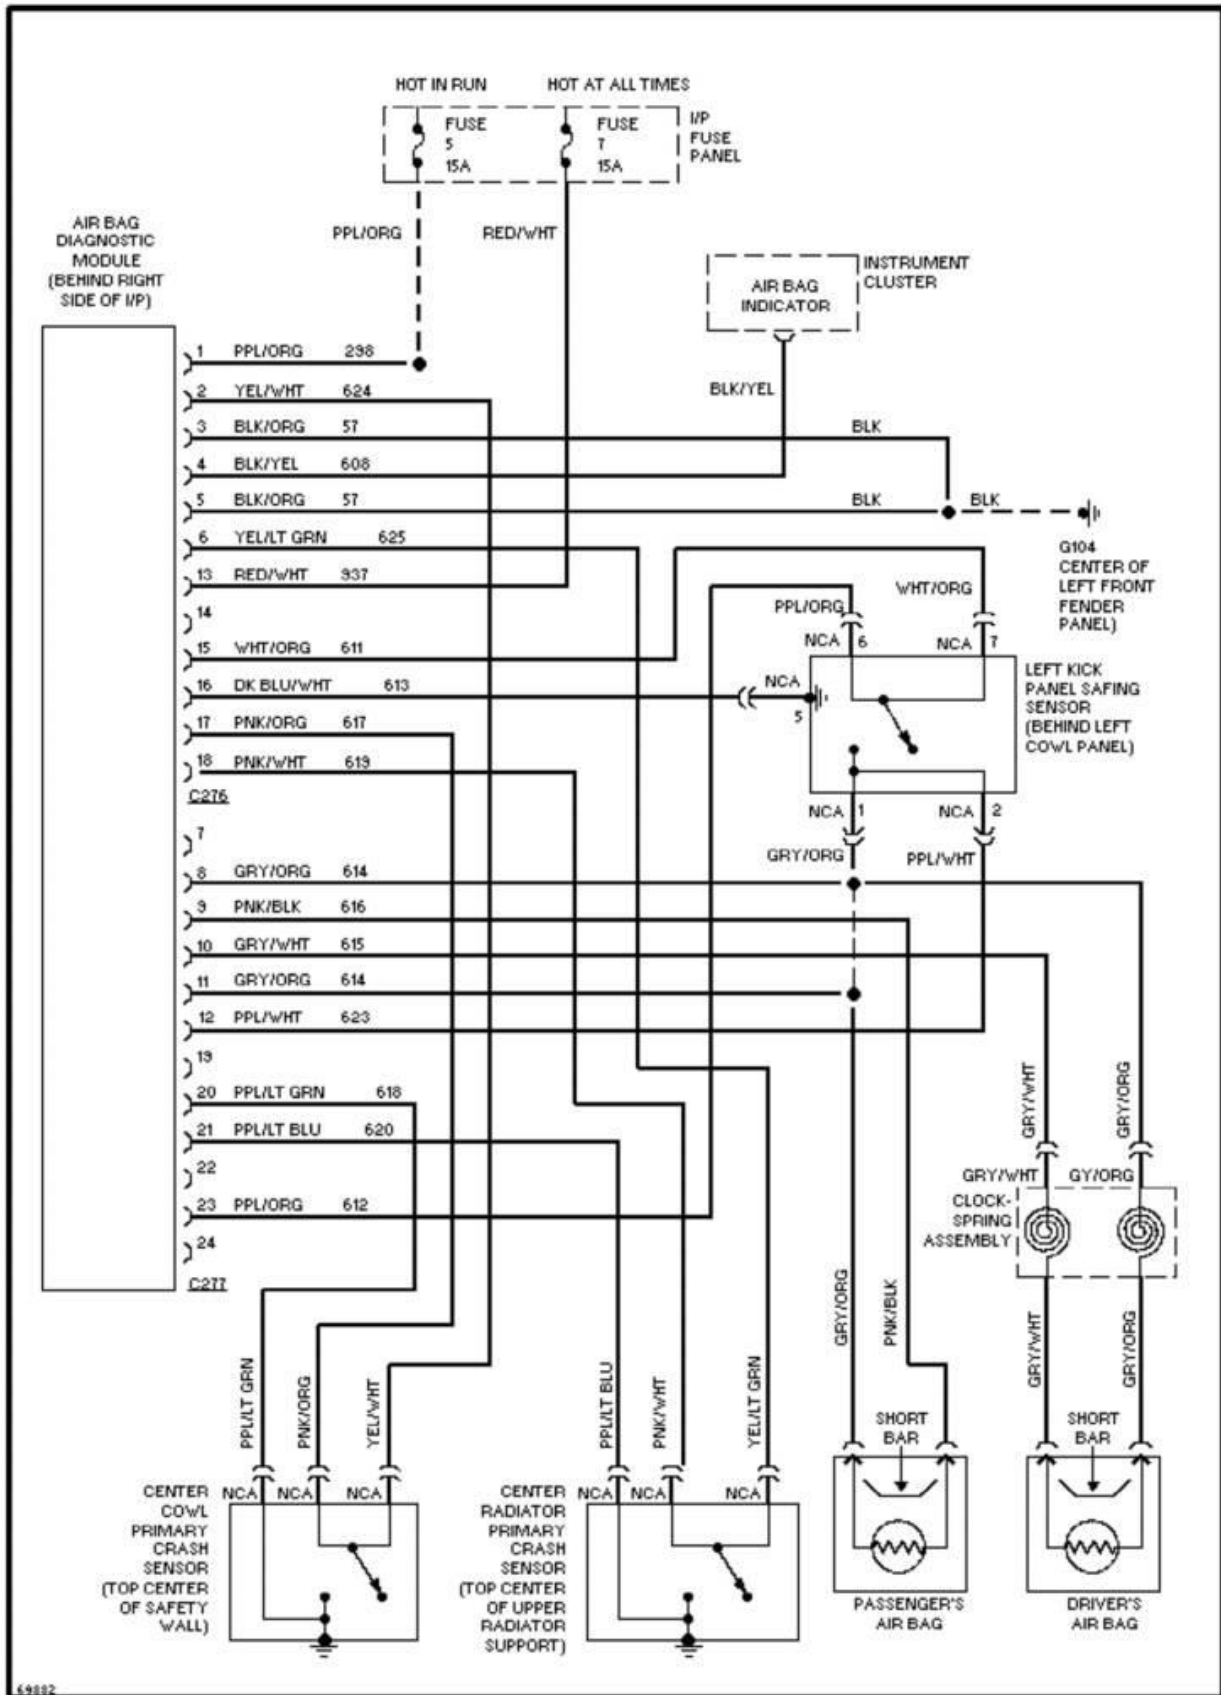

1995 System Wiring Diagrams
Ford - Taurus

PAVLIN

Fig. 109: 3.8L, Starting Circuit
1995 Ford Taurus LX

1995 System Wiring Diagrams
Ford - Taurus

PAVLIN

Fig. 110: Supplemental Restraint Circuit
1995 Ford Taurus LX