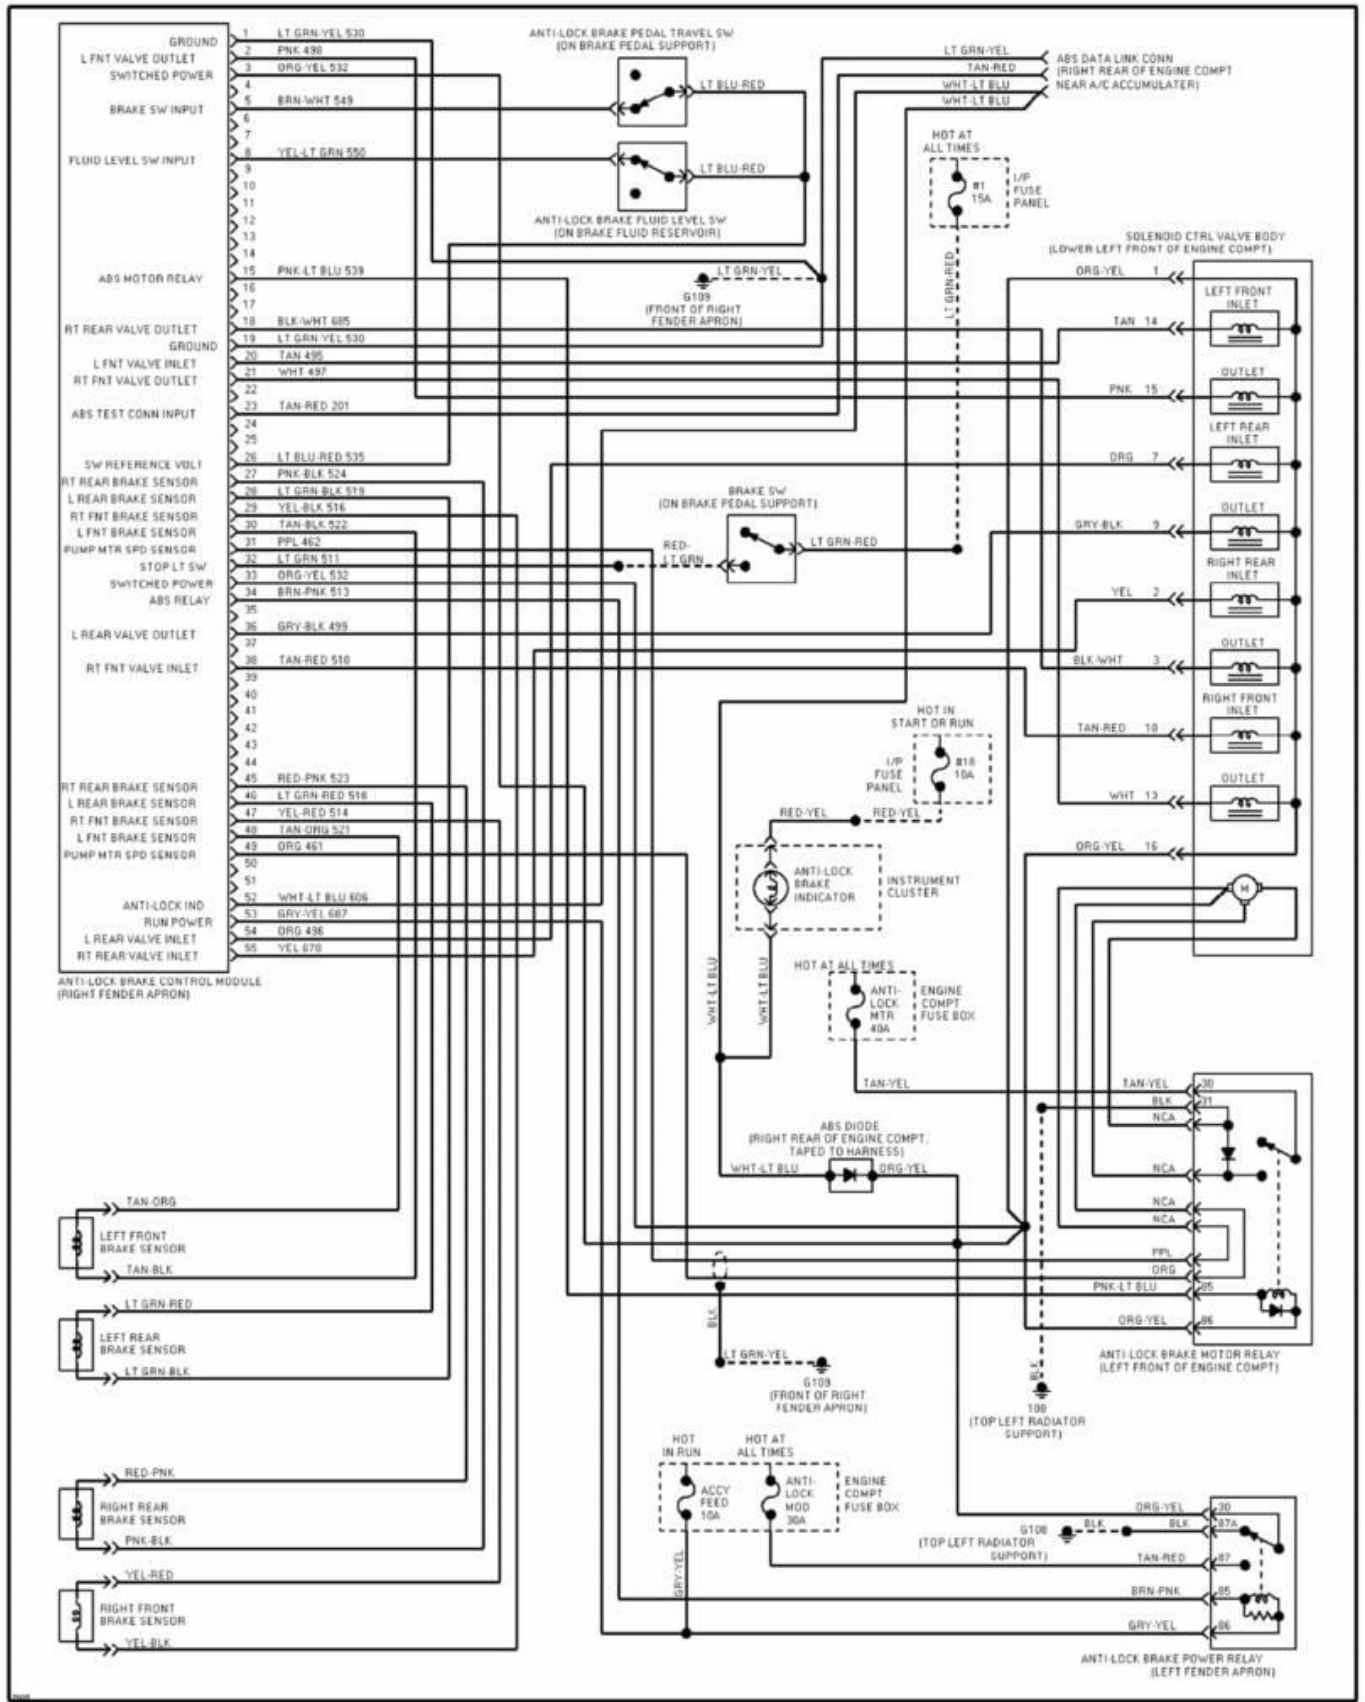

1995 System Wiring Diagrams Ford - Taurus

PAVLIN

Fig. 12: 3.0L SHO, Anti-lock Brake Circuits
1995 Ford Taurus LX