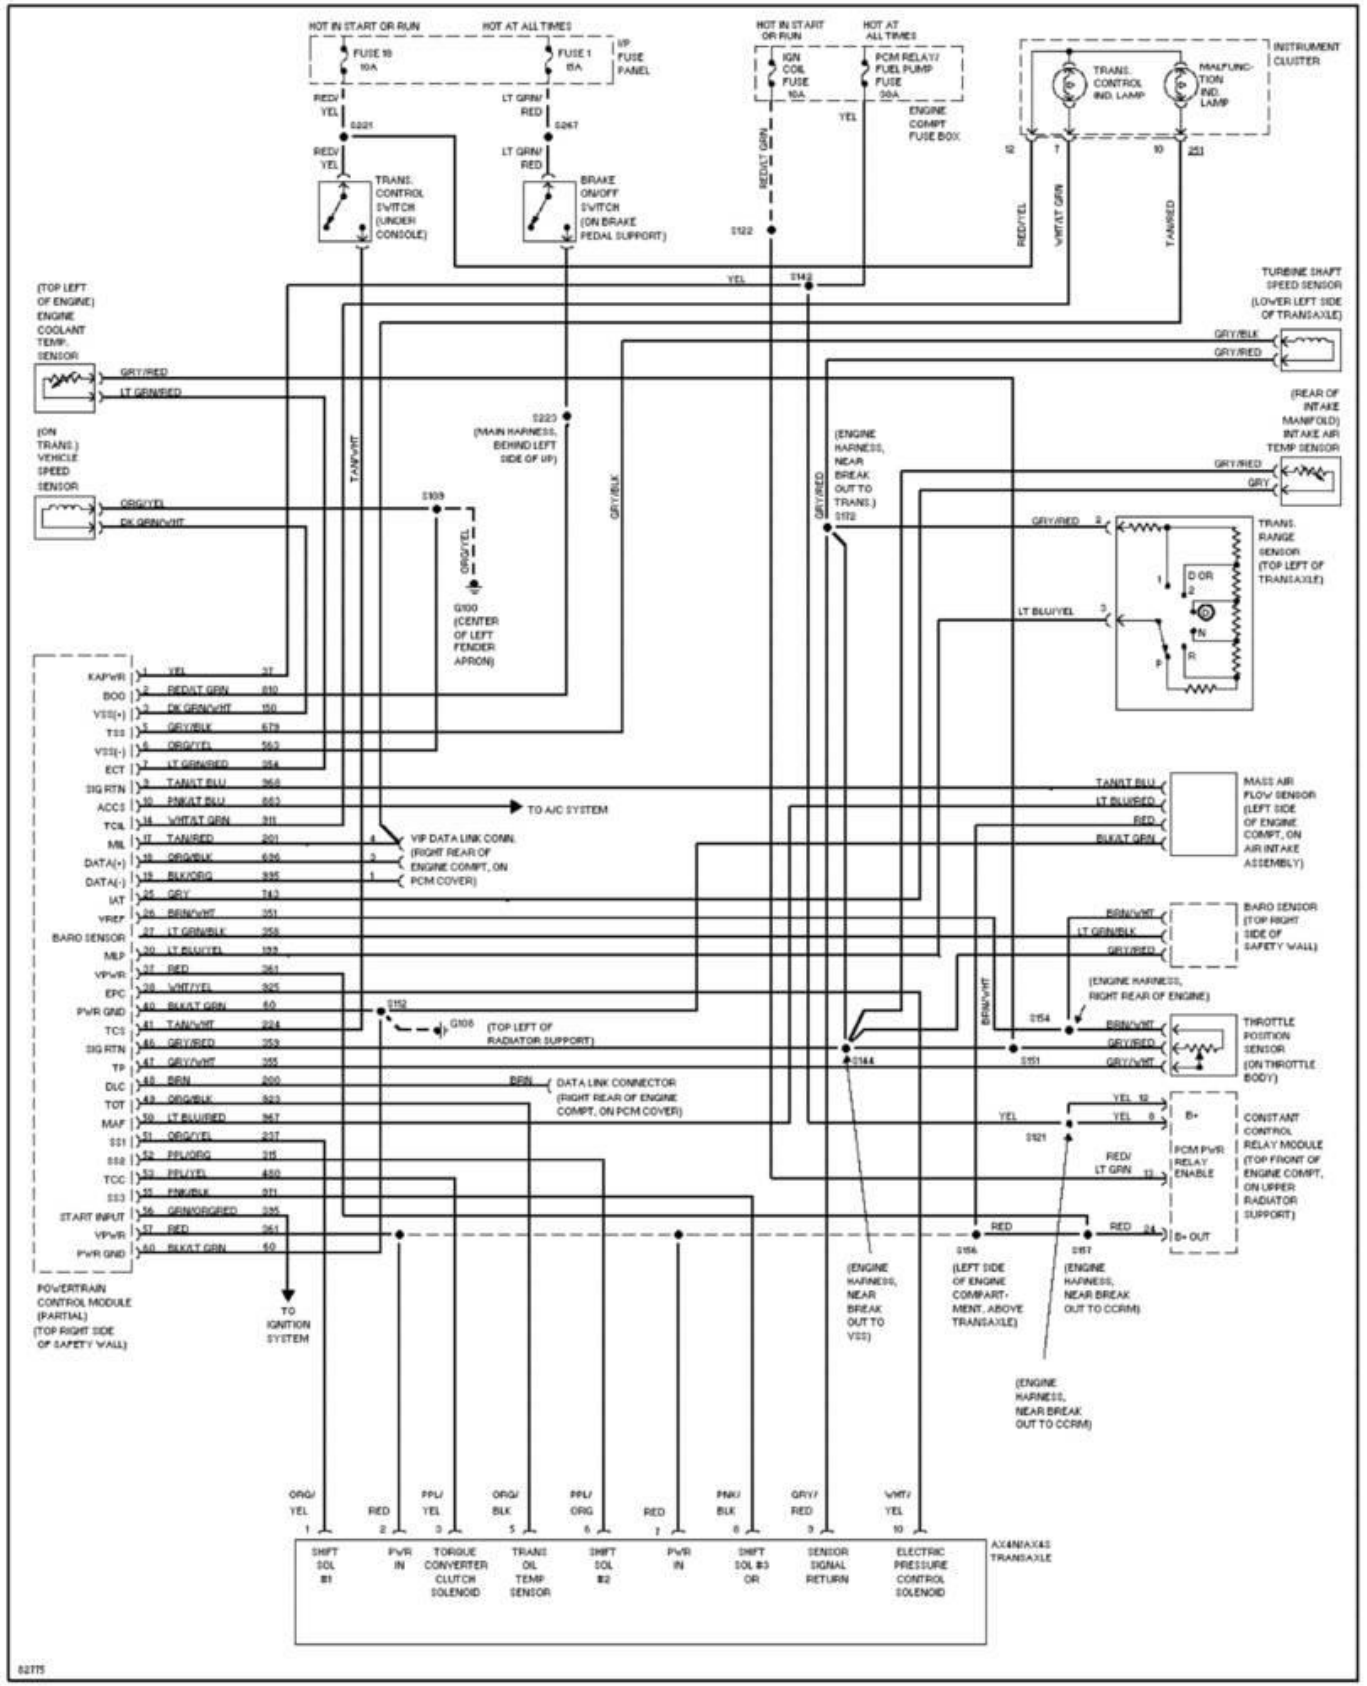

1995 System Wiring Diagrams Ford - Taurus

PAVLIN

Fig. 113: 3.2L SHO, Transmission Circuit
1995 Ford Taurus LX