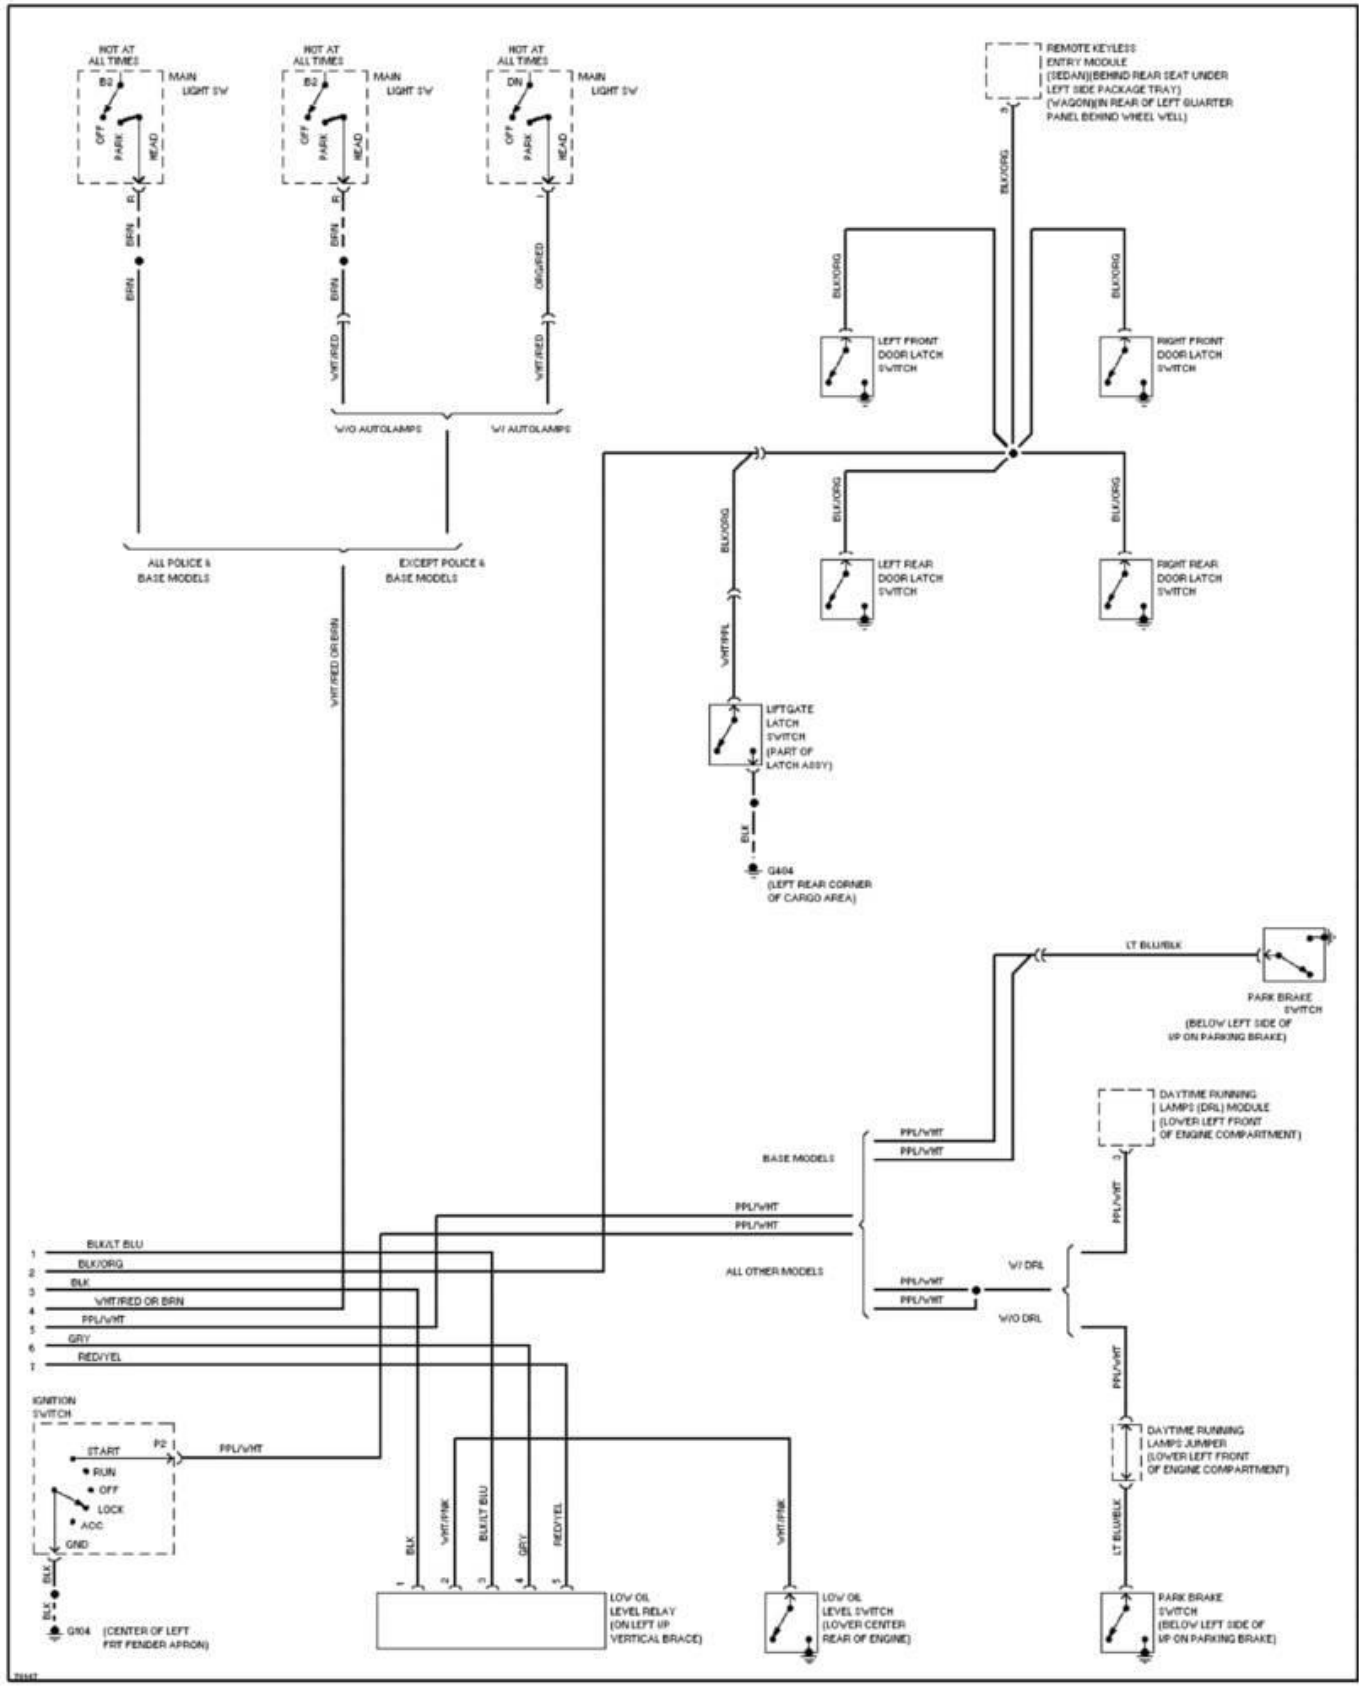

1995 System Wiring Diagrams
Ford - Taurus

PAVLIN

Fig. 66: 3.0L, Analog Cluster Circuit (2 of 2)
1995 Ford Taurus LX