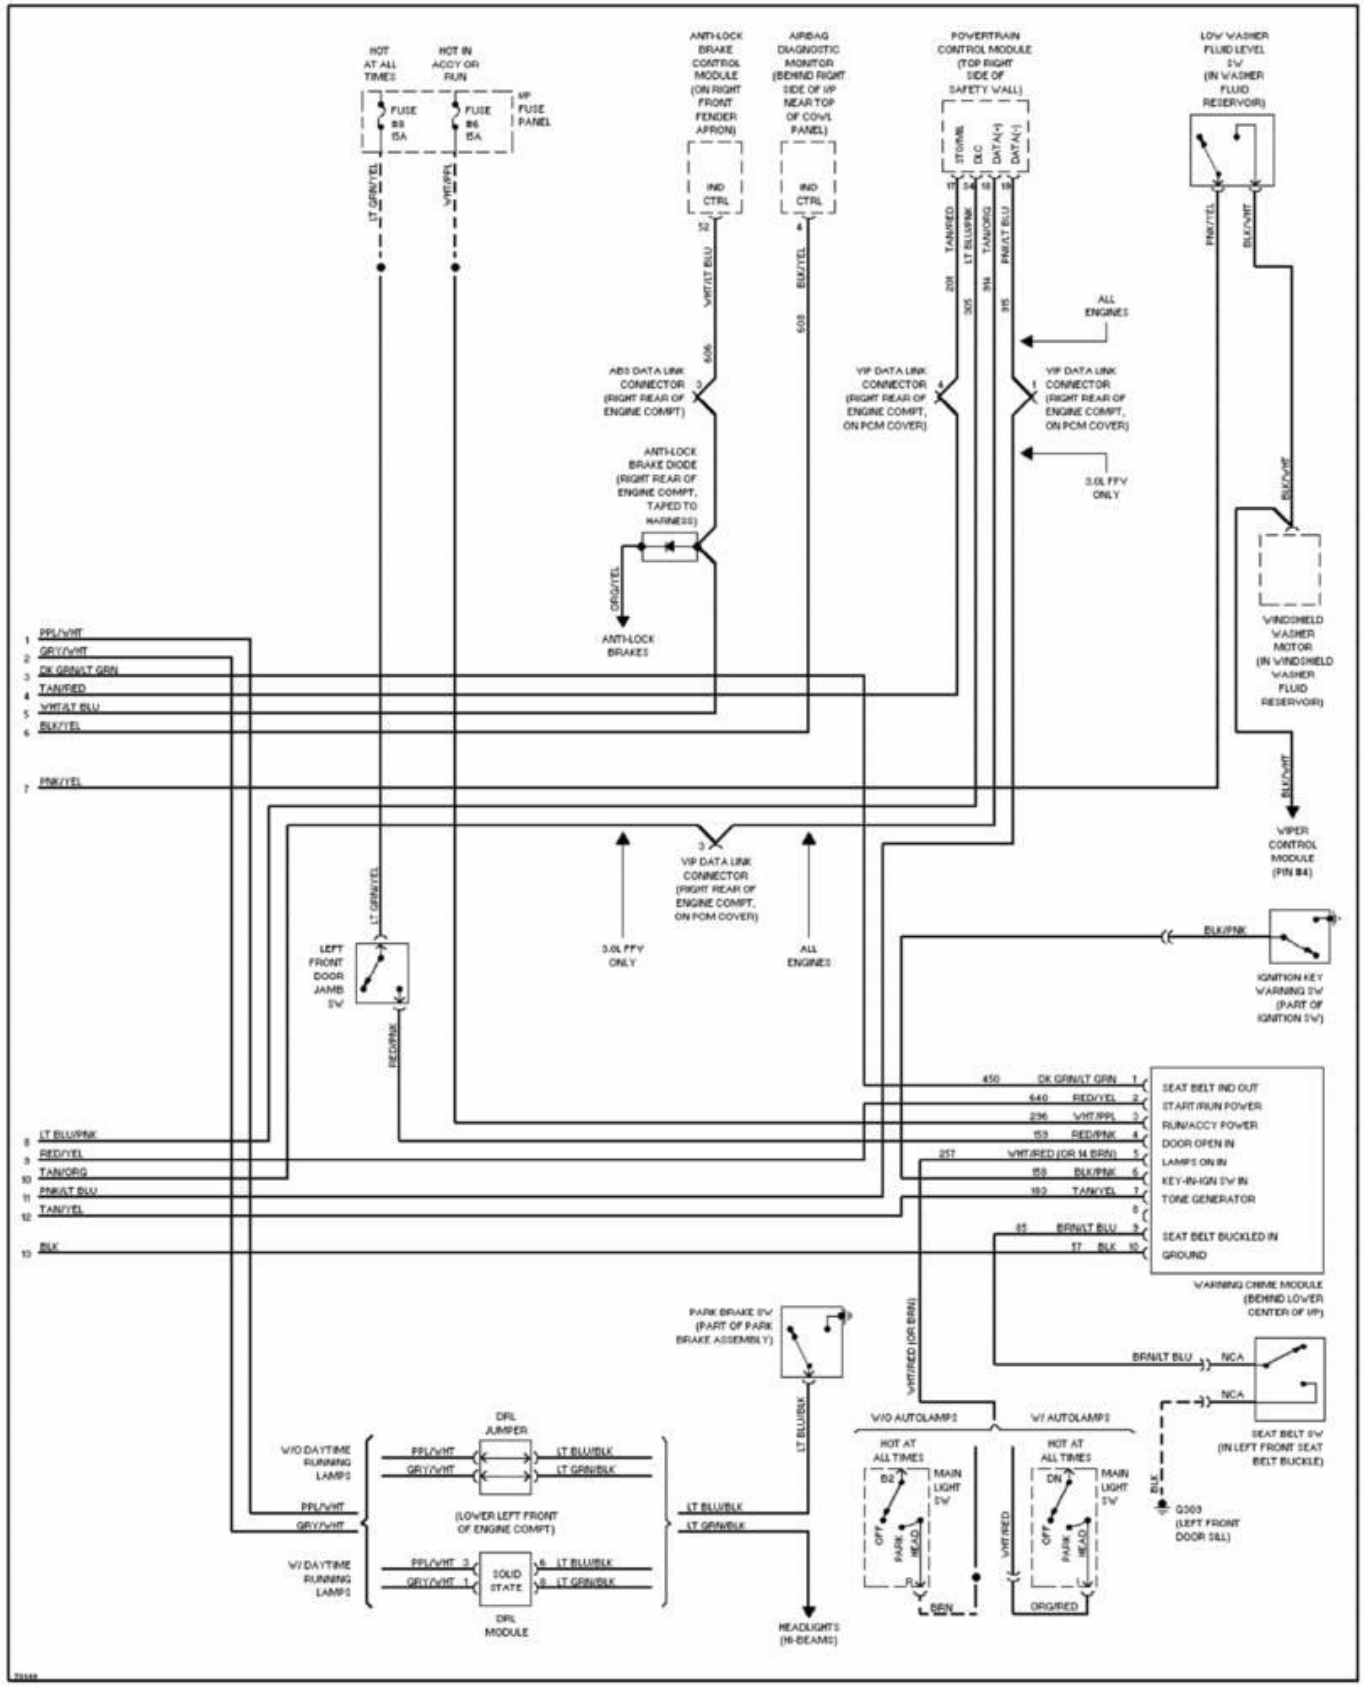

1995 System Wiring Diagrams Ford - Taurus

PAVLIN

Fig. 59: 3.0L Flex Fuel, Electronic Cluster Circuit (1 of 2)
1995 Ford Taurus LX

1995 System Wiring Diagrams
Ford - Taurus

PAVLIN

Fig. 60: 3.0L Flex Fuel, Electronic Cluster Circuit (2 of 2)
1995 Ford Taurus LX