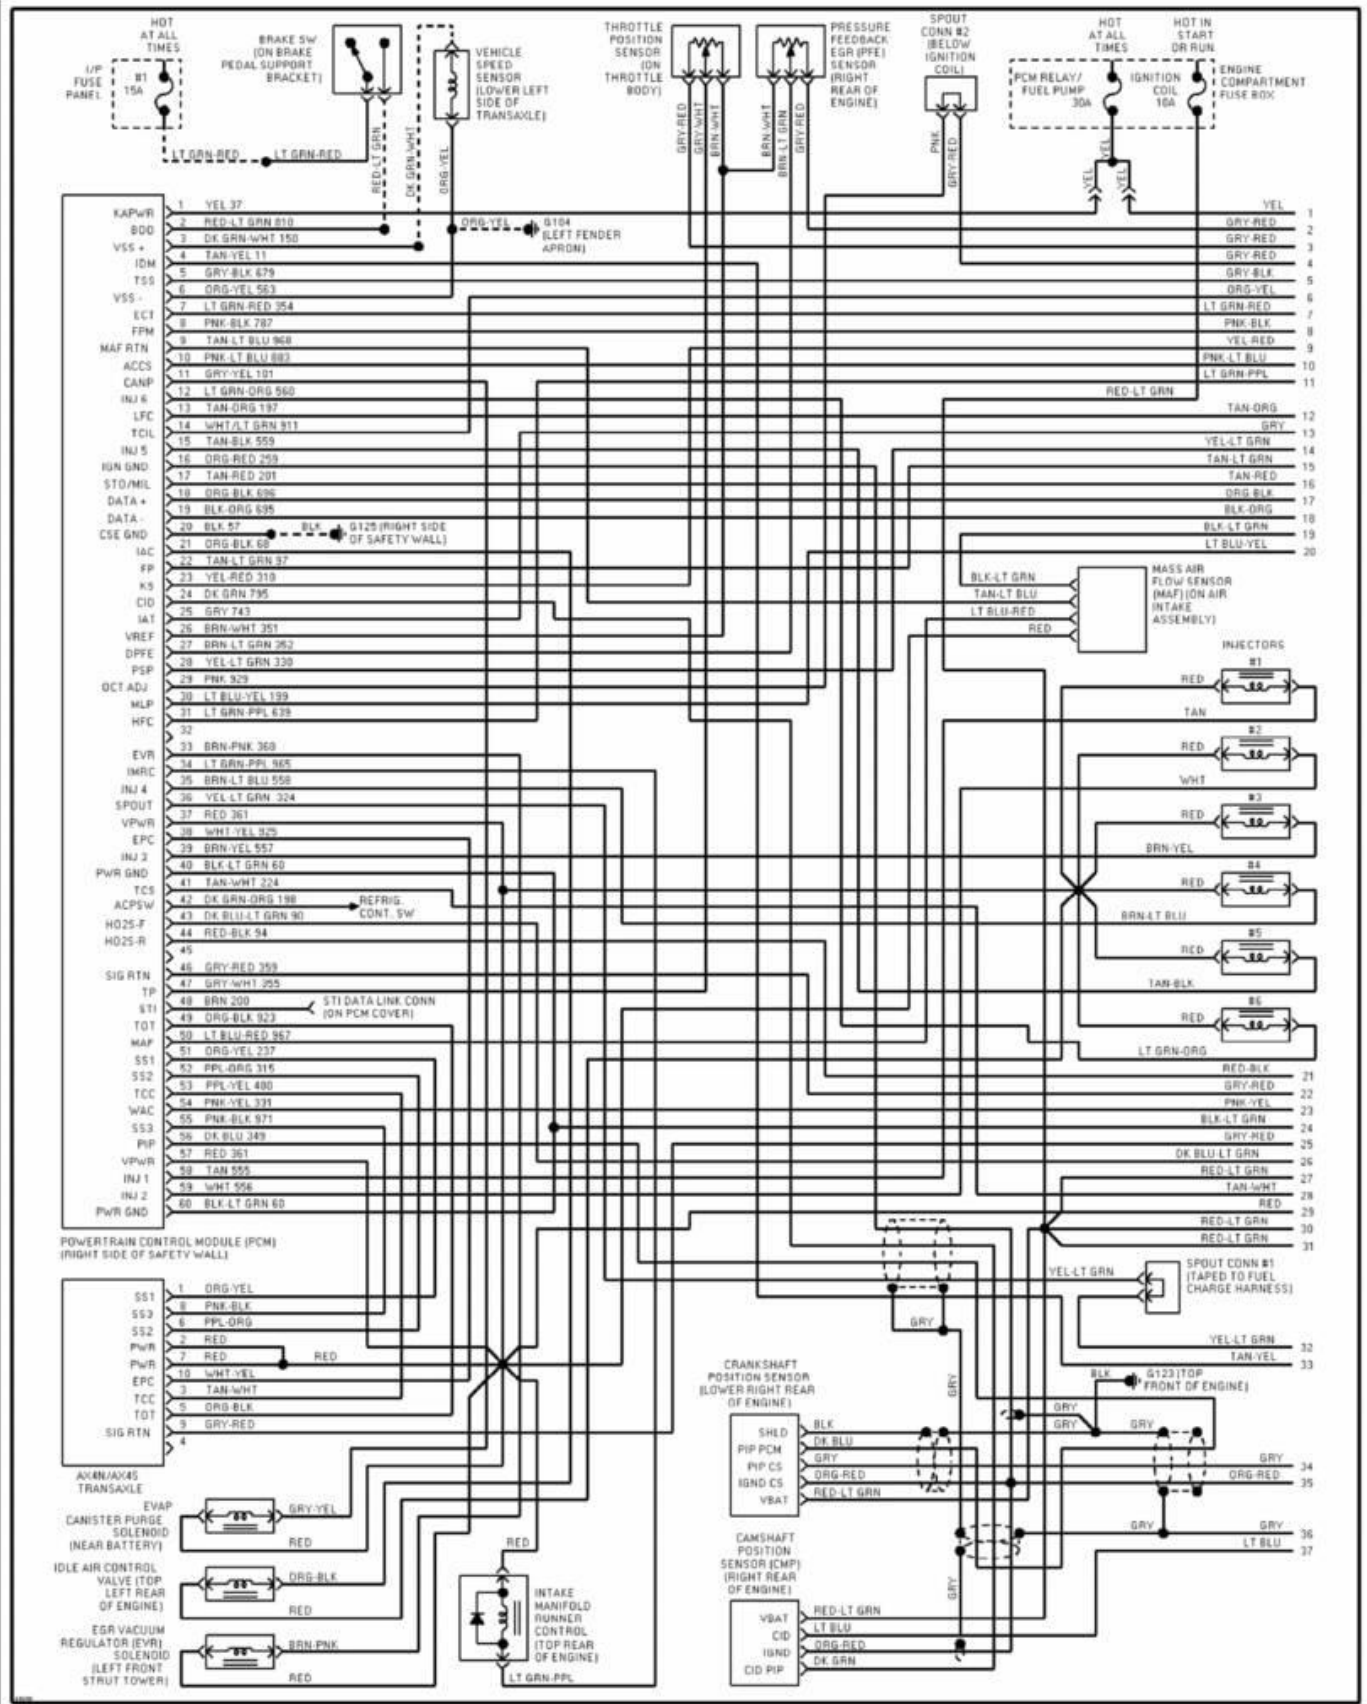

1995 System Wiring Diagrams Ford - Taurus

PAVLIN

Fig. 37: 3.0L, Engine Performance Circuits (1 of 2)
1995 Ford Taurus LX

1995 System Wiring Diagrams Ford - Taurus

PAVLIN

Fig. 39: 3.2L SHO, Engine Performance Circuits (1 of 2)
1995 Ford Taurus LX