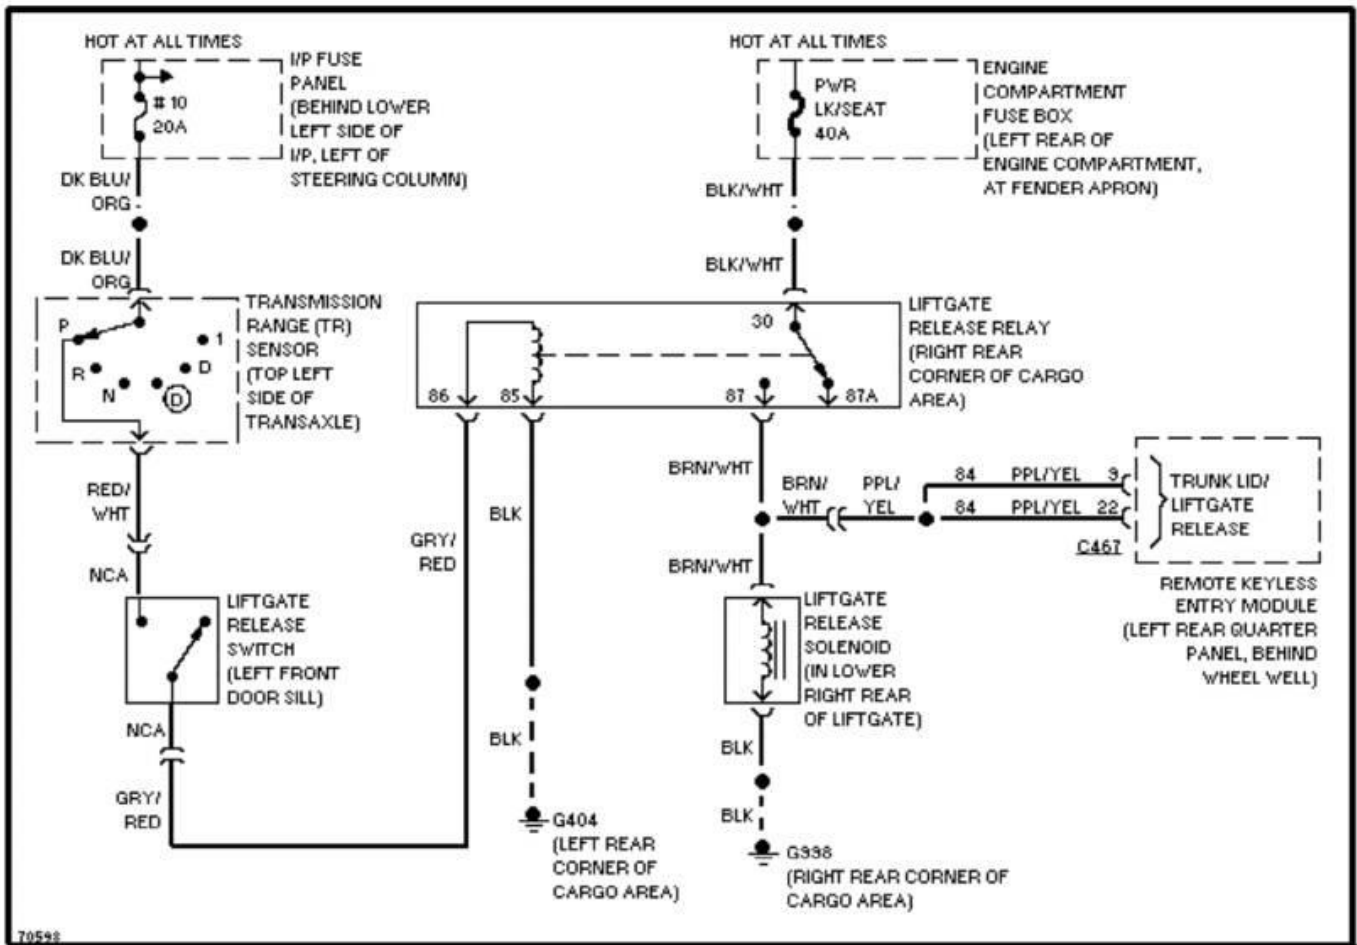

1995 System Wiring Diagrams
Ford - Taurus

PAVLIN