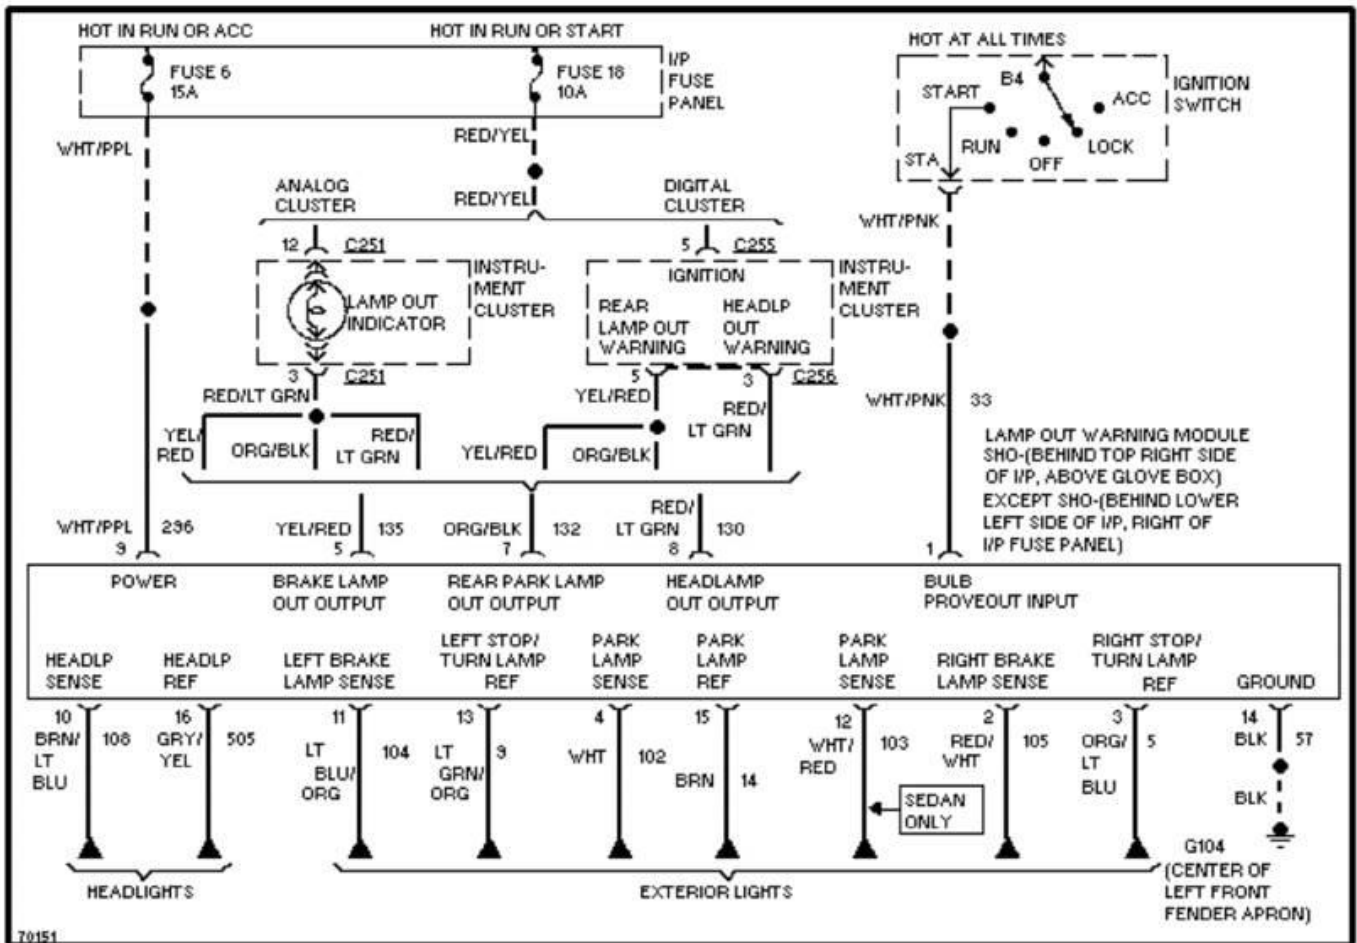

1995 System Wiring Diagrams
Ford - Taurus

PAVLIN

Fig. 76: 3.8L, Electronic Cluster Circuit (2 of 2)
1995 Ford Taurus LX

**1995 System Wiring Diagrams
Ford - Taurus**

PAVLIN

Fig. 77: 3.8L, Lamp Monitor Circuit
1995 Ford Taurus LX