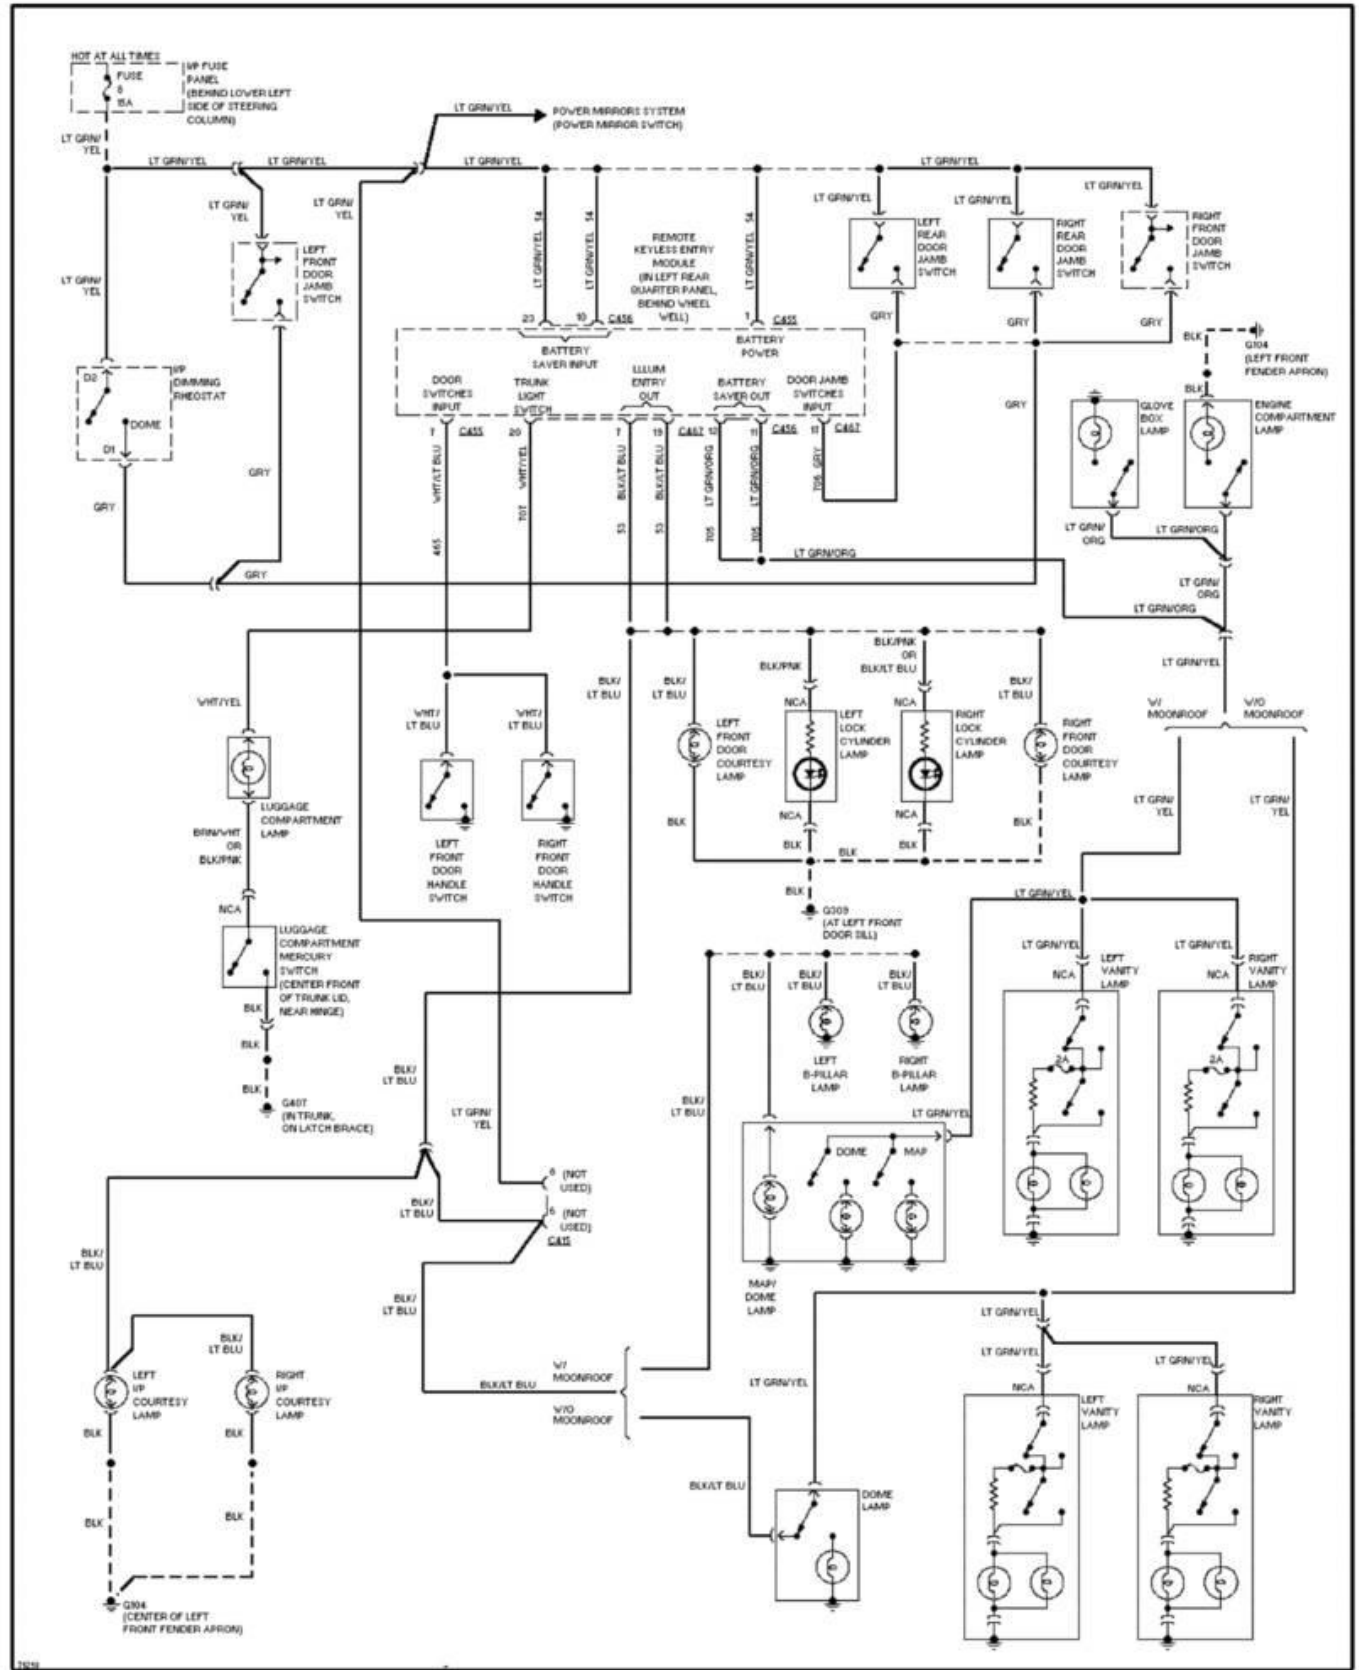

1995 System Wiring Diagrams
Ford - Taurus

PAVLIN

Fig. 78: Courtesy Lamps Circuit, Sedan W/
Remote/Keyless Entry
1995 Ford Taurus LX