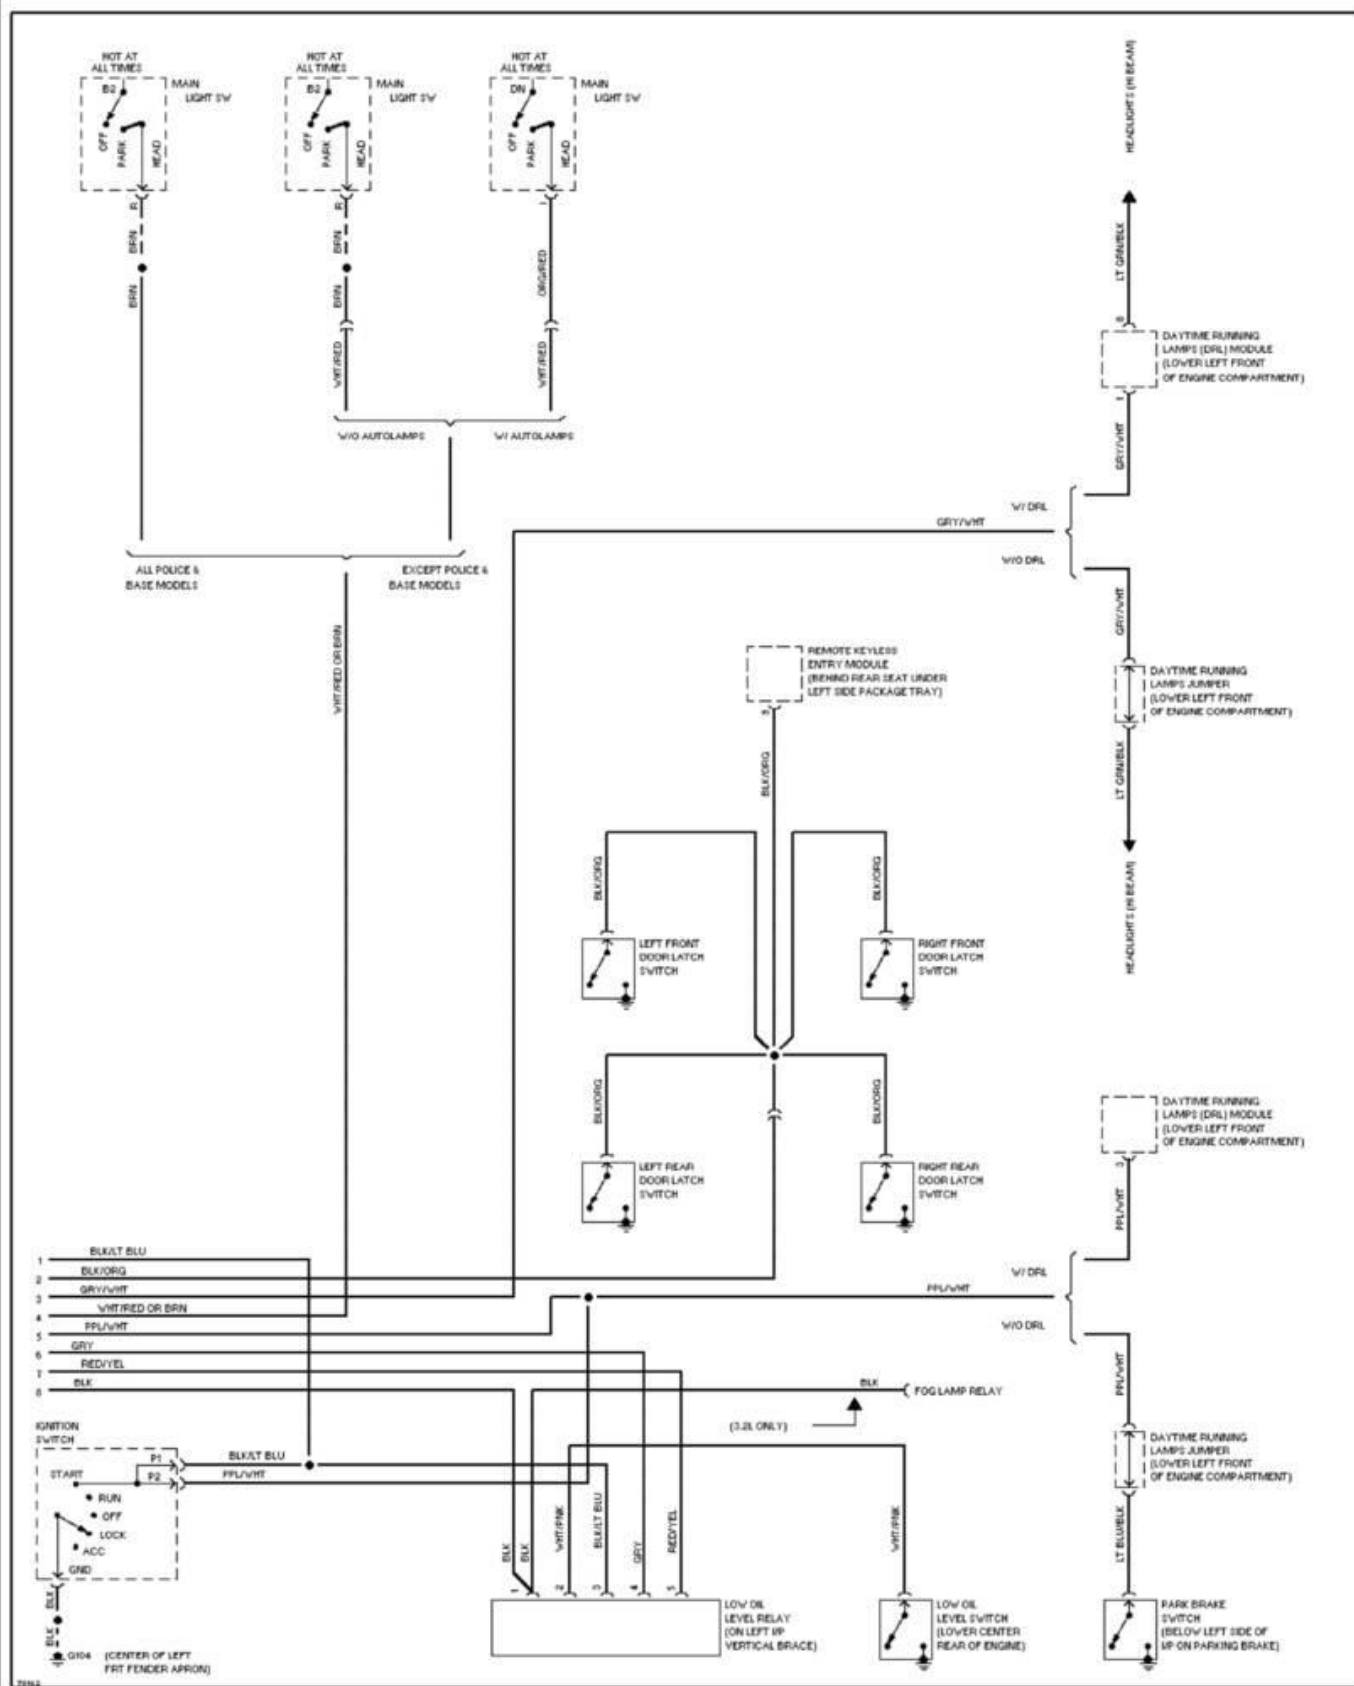

1995 System Wiring Diagrams Ford - Taurus

PAVLIN

Fig. 63: 3.0L SHO, Instrument Cluster Circuit (2 of 2)
1995 Ford Taurus LX