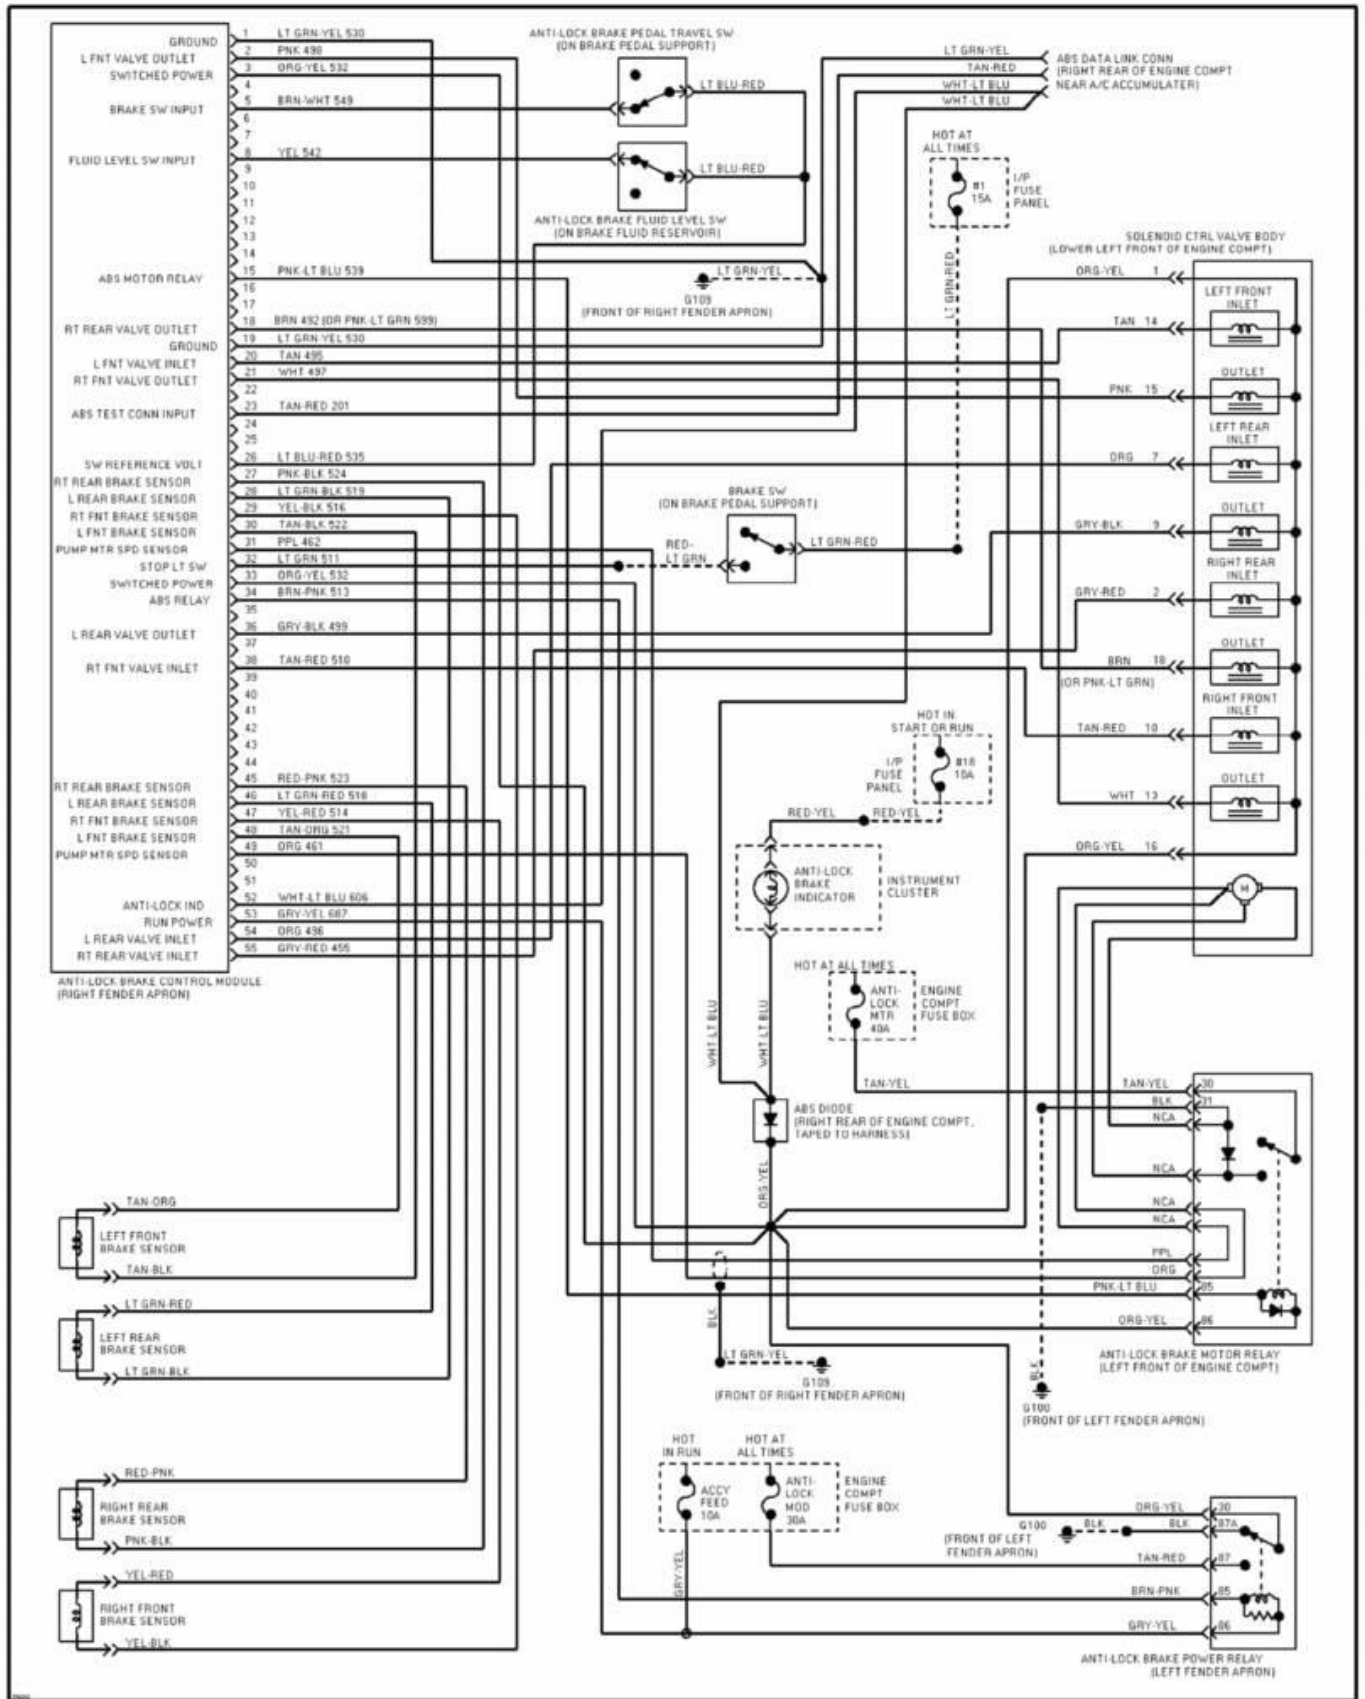

1995 System Wiring Diagrams Ford - Taurus

PAVLIN

Fig. 12: 3.0L SHO, Anti-lock Brake Circuits
1995 Ford Taurus LX

1995 System Wiring Diagrams Ford - Taurus

PAVLIN

Fig. 13: 3.0L, Anti-lock Brake Circuits
1995 Ford Taurus LX