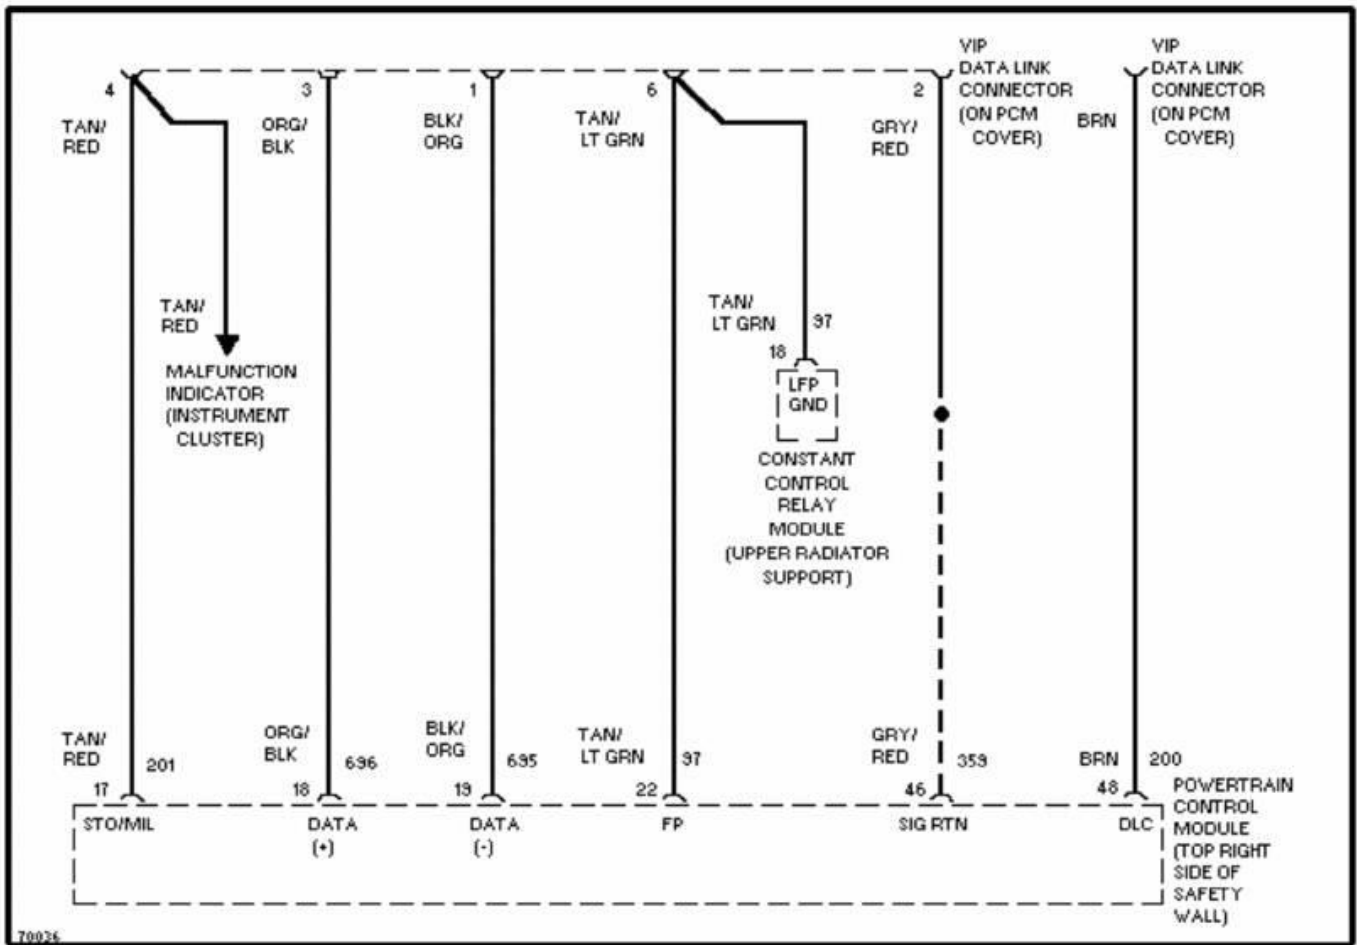

1995 System Wiring Diagrams
Ford - Taurus

PAVLIN

Fig. 18: 3.0L, Computer Data Lines
1995 Ford Taurus LX

1995 System Wiring Diagrams
Ford - Taurus

PAVLIN

Fig. 19: 3.2L SHO, Computer Data Lines
1995 Ford Taurus LX