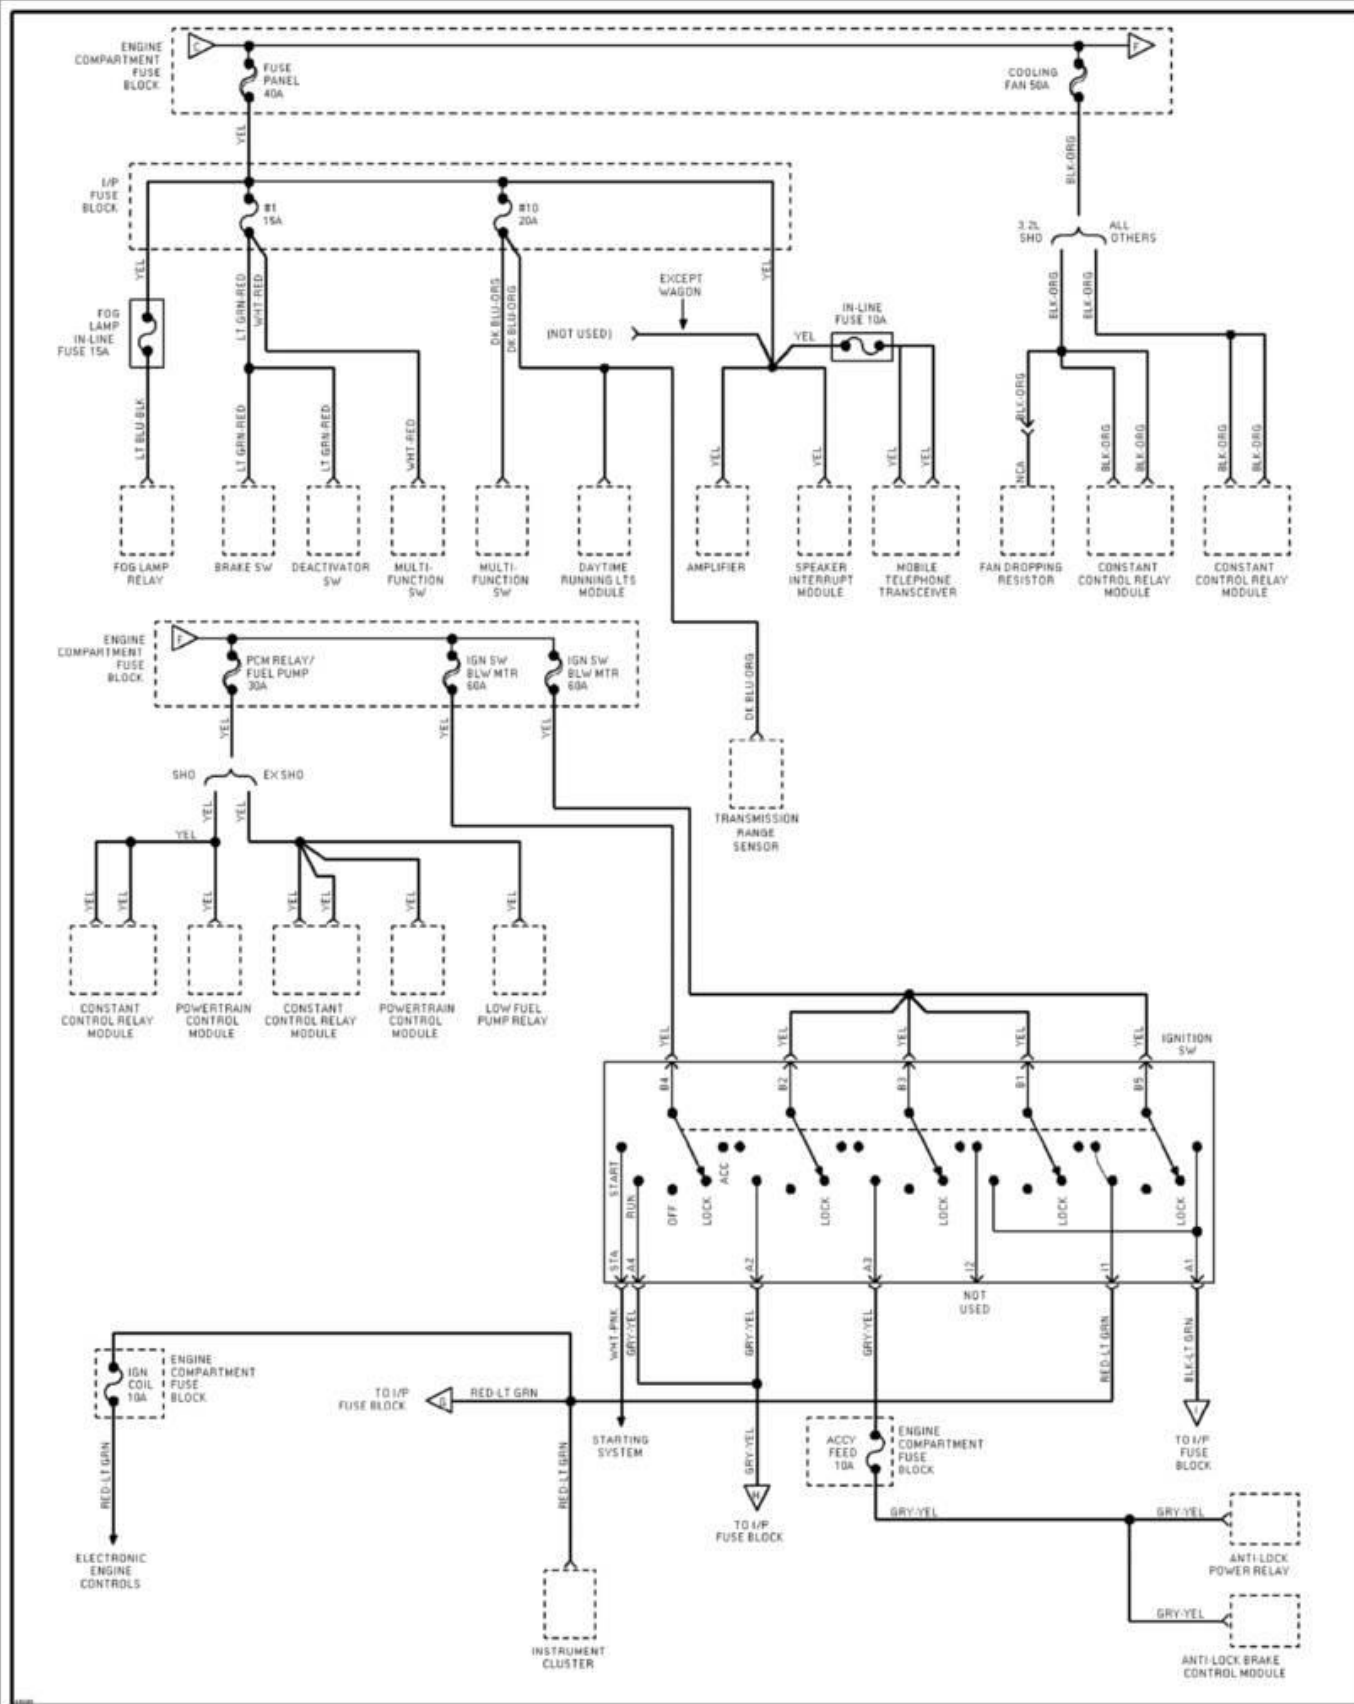

1995 System Wiring Diagrams Ford - Taurus

PAVLIN

Fig. 84: Power Distribution Circuit (2 of 6)
1995 Ford Taurus LX