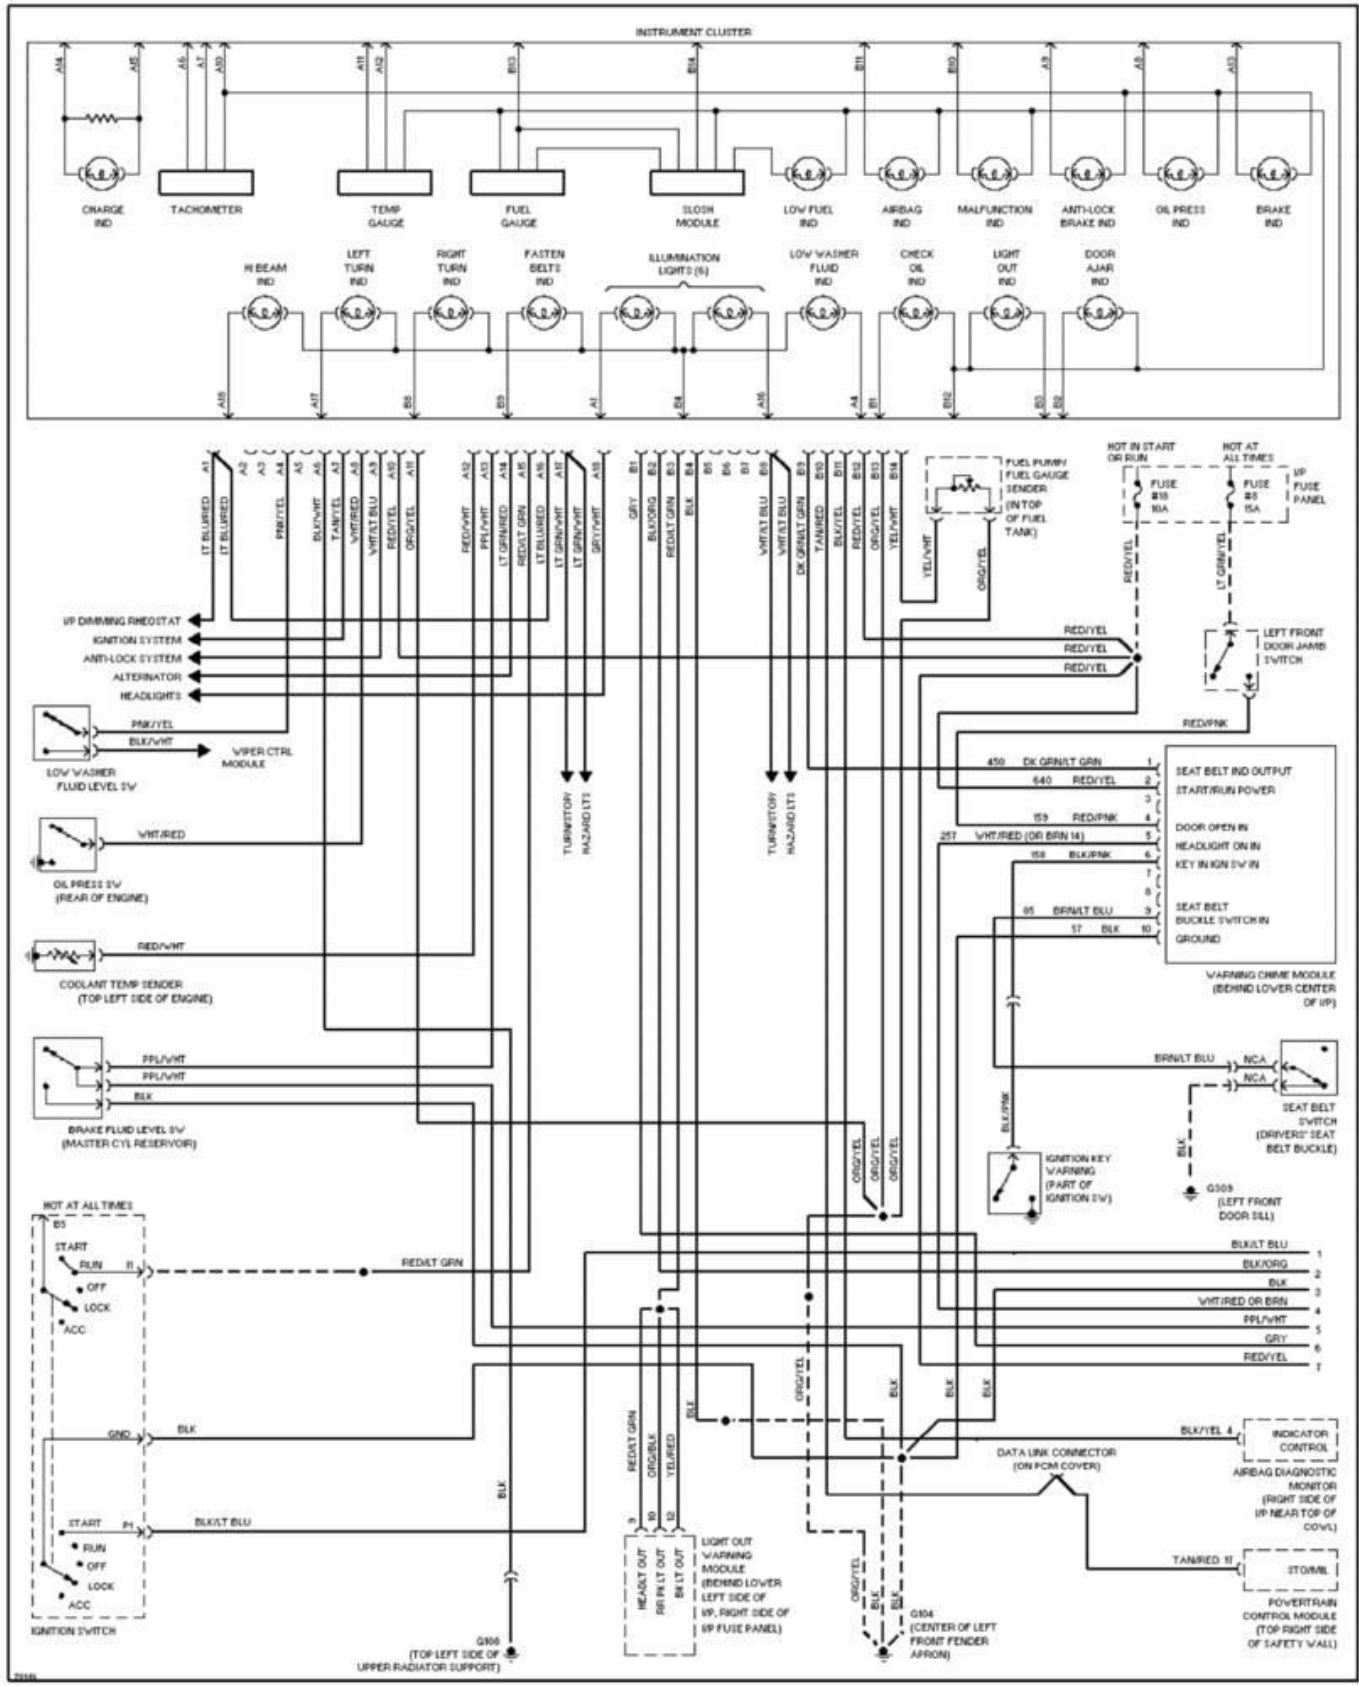

1995 System Wiring Diagrams Ford - Taurus

PAVLIN

Fig. 63: 3.0L SHO, Instrument Cluster Circuit (2 of 2)
1995 Ford Taurus LX

1995 System Wiring Diagrams Ford - Taurus

PAVLIN

Fig. 65: 3.0L, Analog Cluster Circuit (1 of 2)
1995 Ford Taurus LX