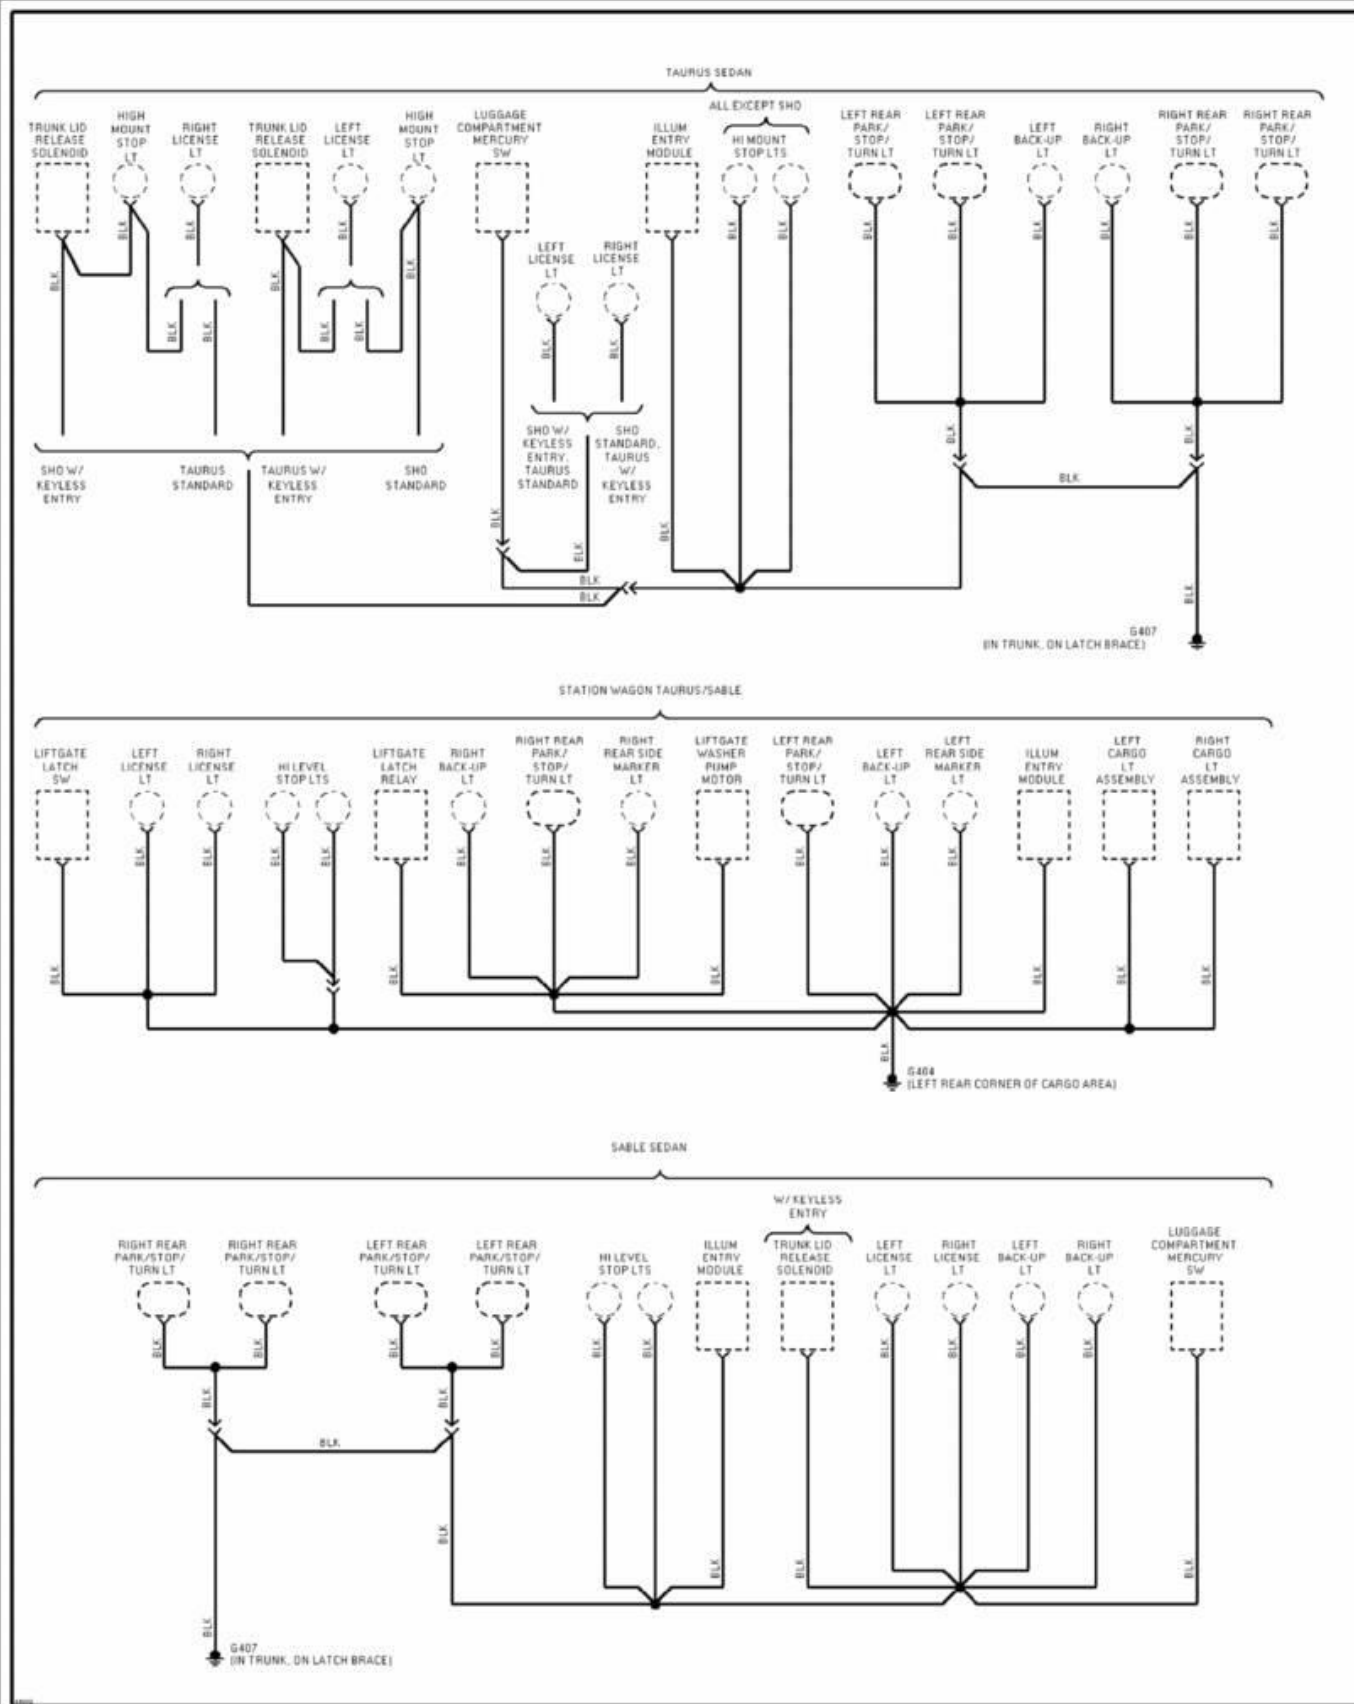

**1995 System Wiring Diagrams
Ford - Taurus**

PAVLIN

**Fig. 49: Ground Distribution Circuit (4 of 5)
1995 Ford Taurus LX**

1995 System Wiring Diagrams Ford - Taurus

PAVLIN

Fig. 50: Ground Distribution Circuit (5 of 5)
1995 Ford Taurus LX