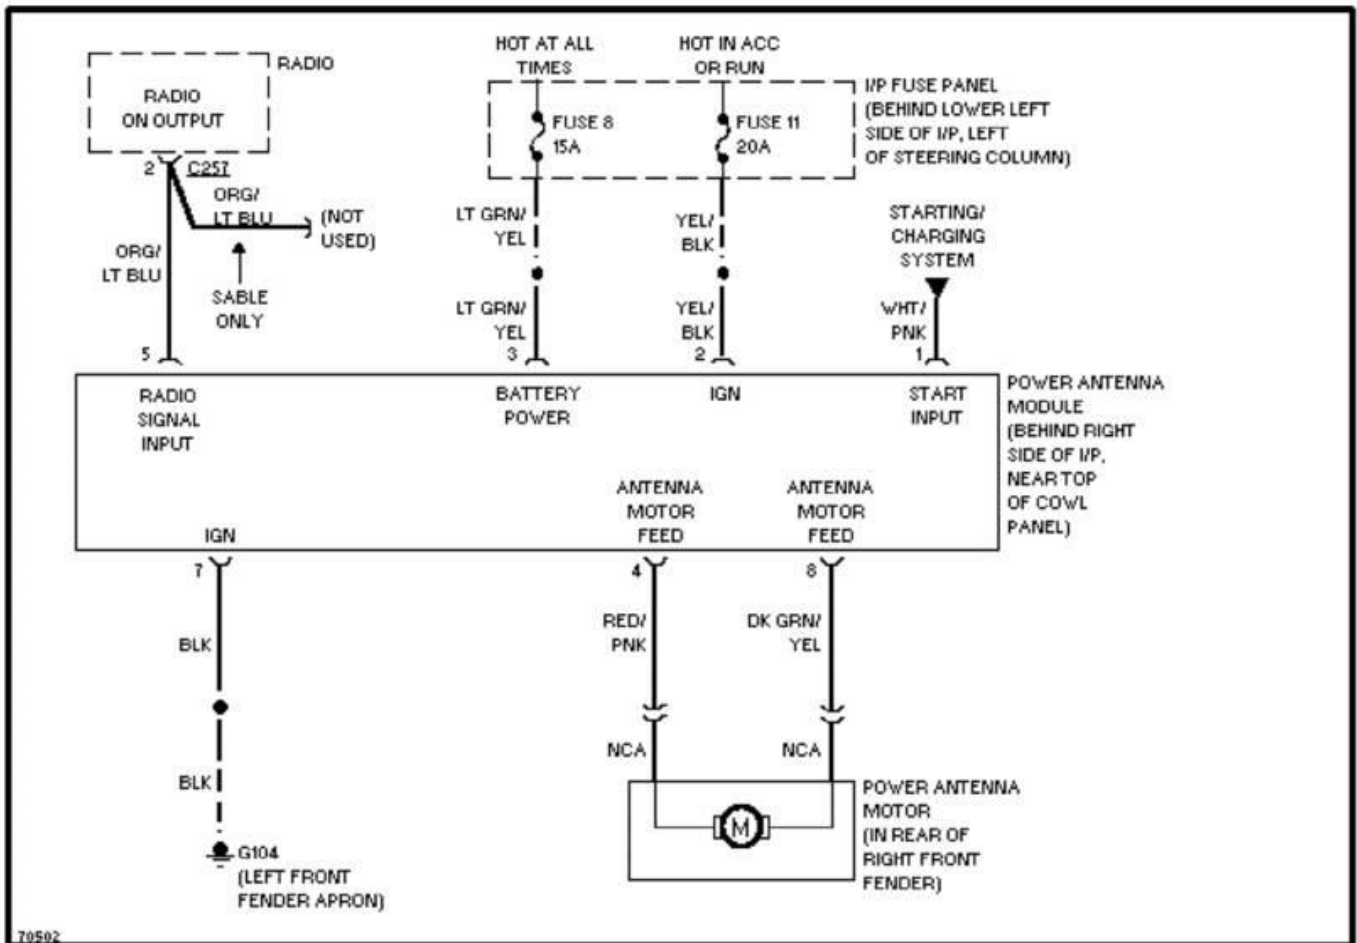

1995 System Wiring Diagrams
Ford - Taurus

PAVLIN

Fig. 82: Power Antenna Circuit
1995 Ford Taurus LX