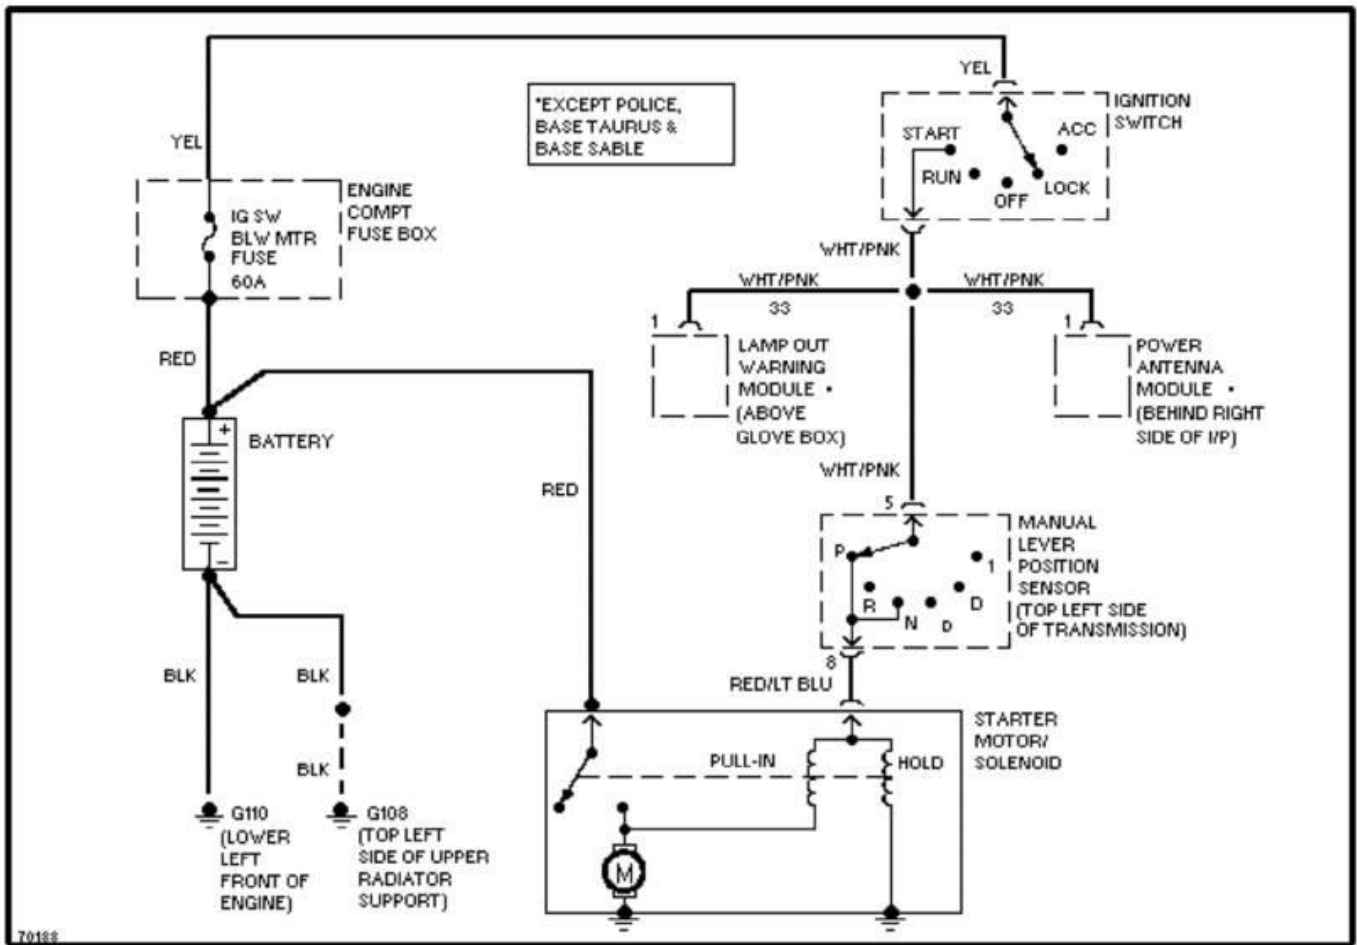

Fig. 102: 3.0L SHO, Charging Circuit
1995 Ford Taurus LX

1995 System Wiring Diagrams
Ford - Taurus

PAVLIN

Fig. 101: 3.0L Flex Fuel, Starting Circuit
1995 Ford Taurus LX