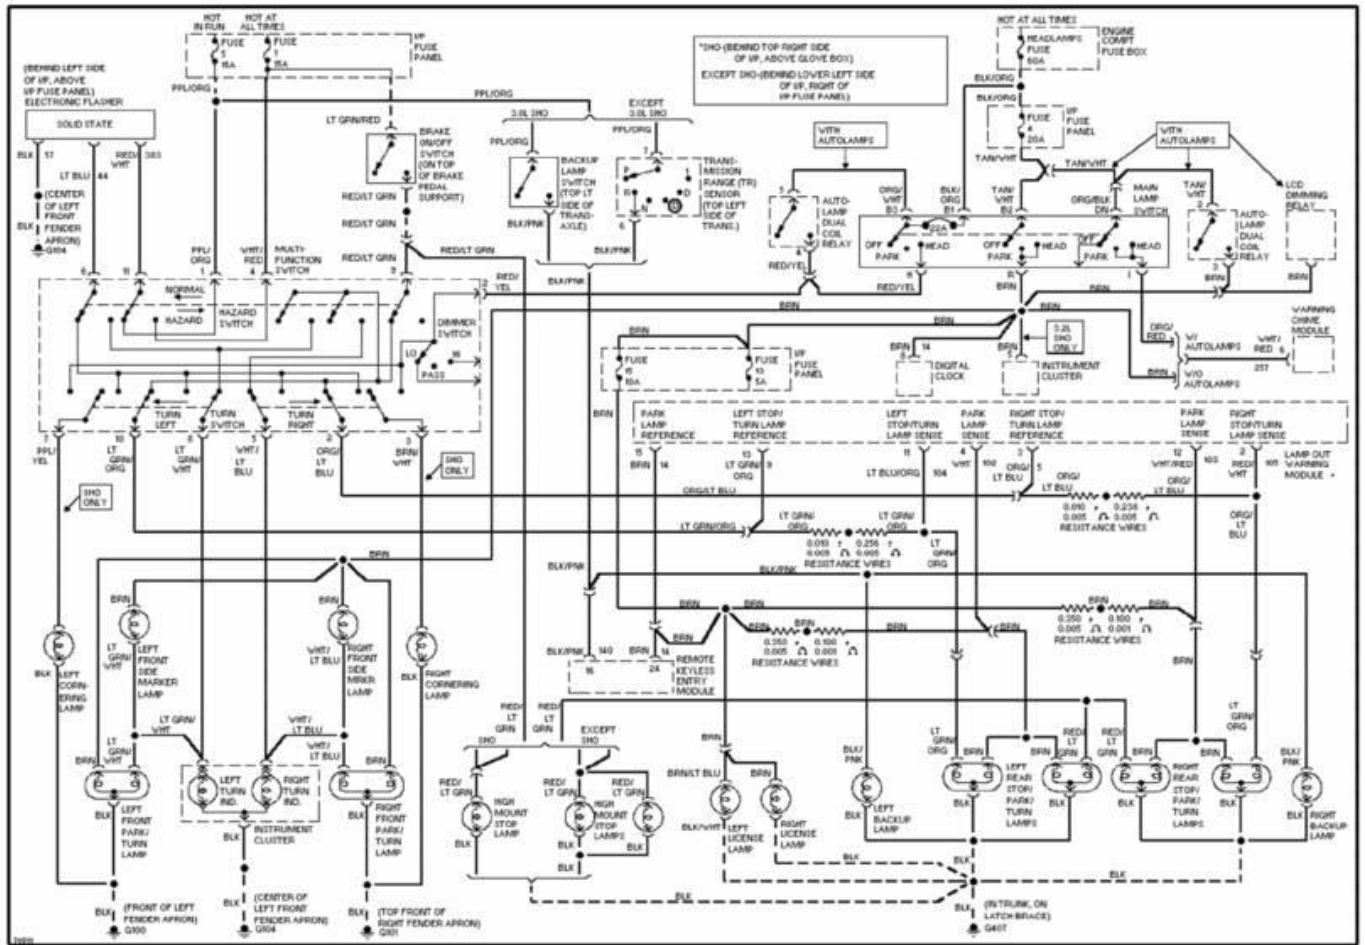

1995 System Wiring Diagrams Ford - Taurus

PAVLIN

Fig. 42: 3.8L, Engine Performance Circuits (2 of 2)
1995 Ford Taurus LX

1995 System Wiring Diagrams
Ford - Taurus

PAVLIN

Fig. 43: Exterior Light Circuit, Sedan W/ Lamp Out Warning
1995 Ford Taurus LX