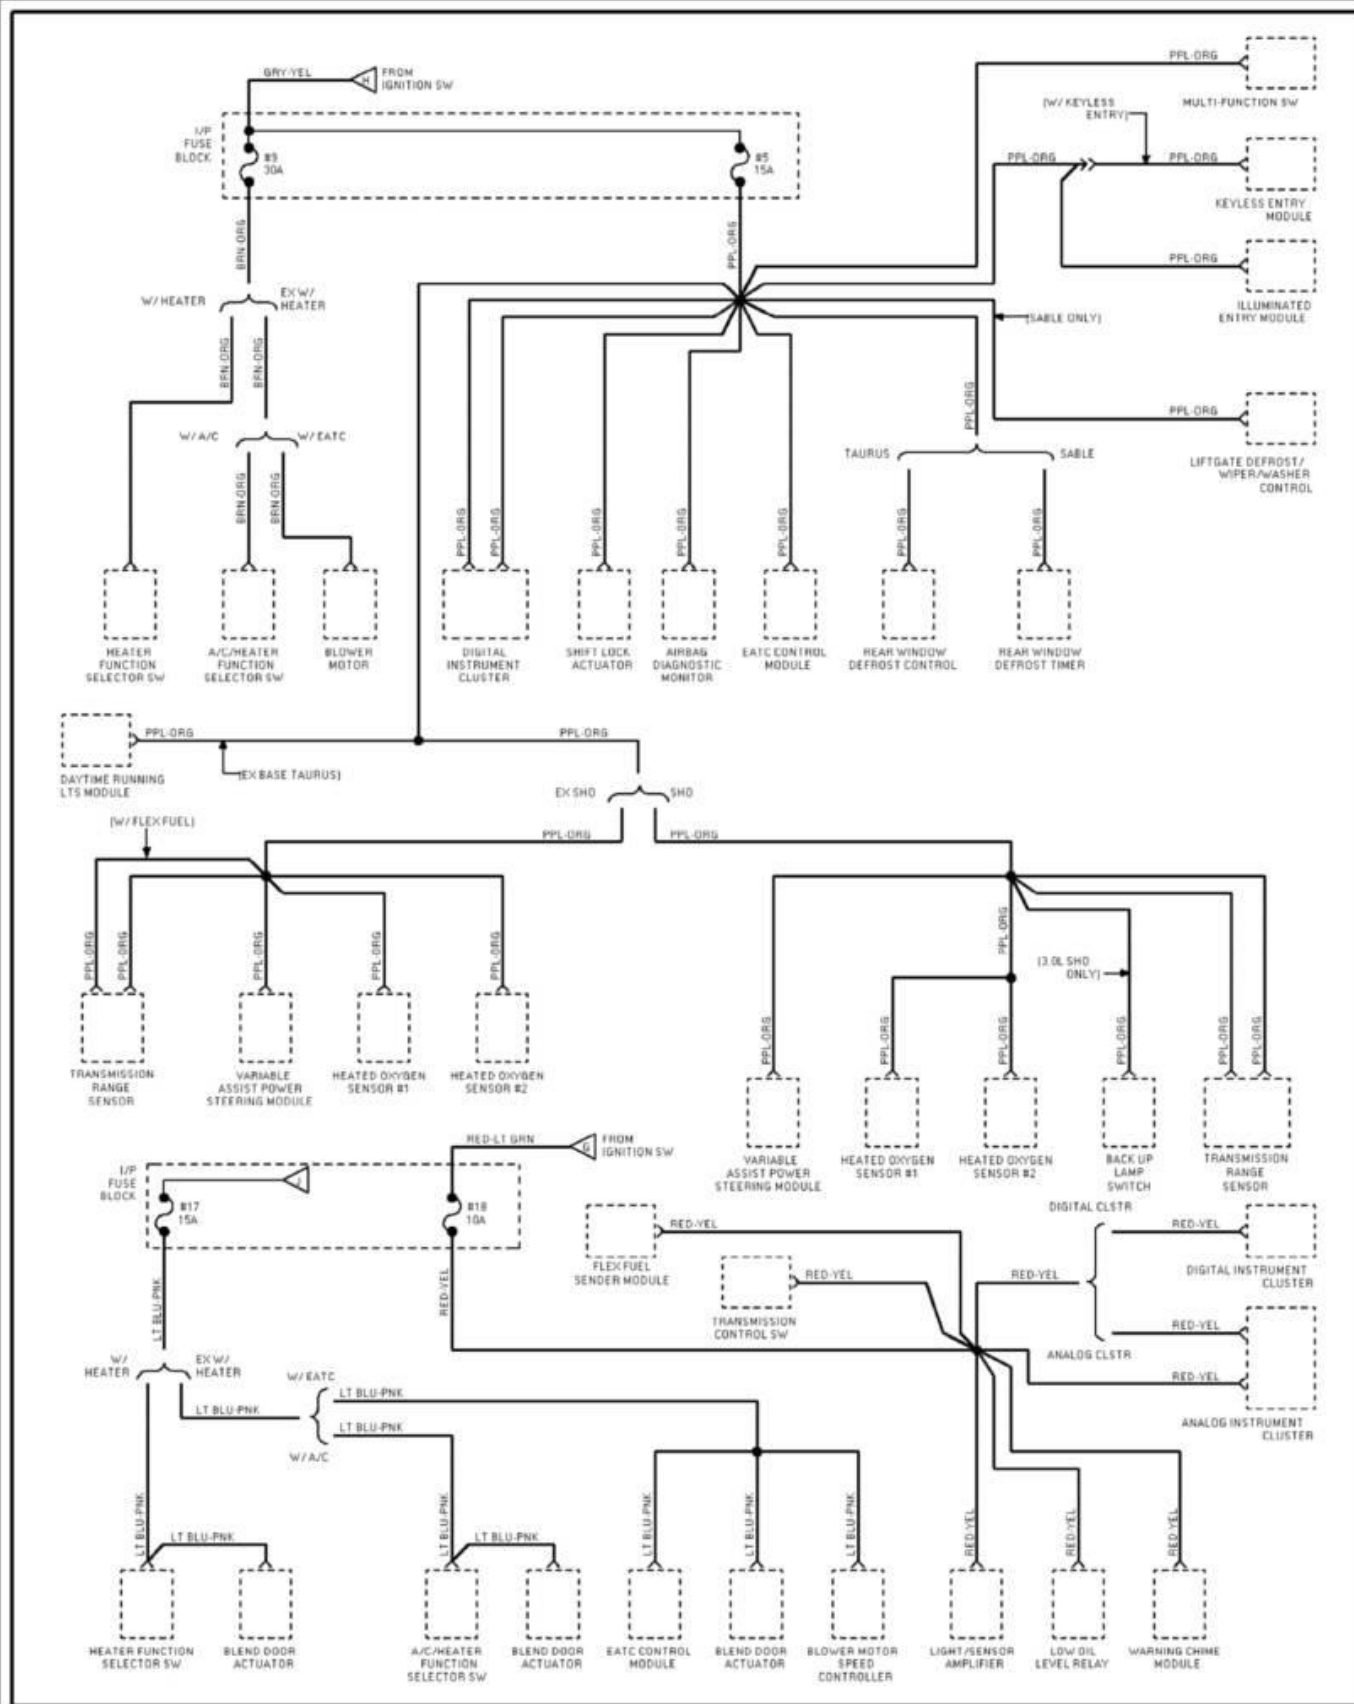

1995 System Wiring Diagrams Ford - Taurus

PAVLIN

Fig. 86: Power Distribution Circuit (4 of 6)
1995 Ford Taurus LX