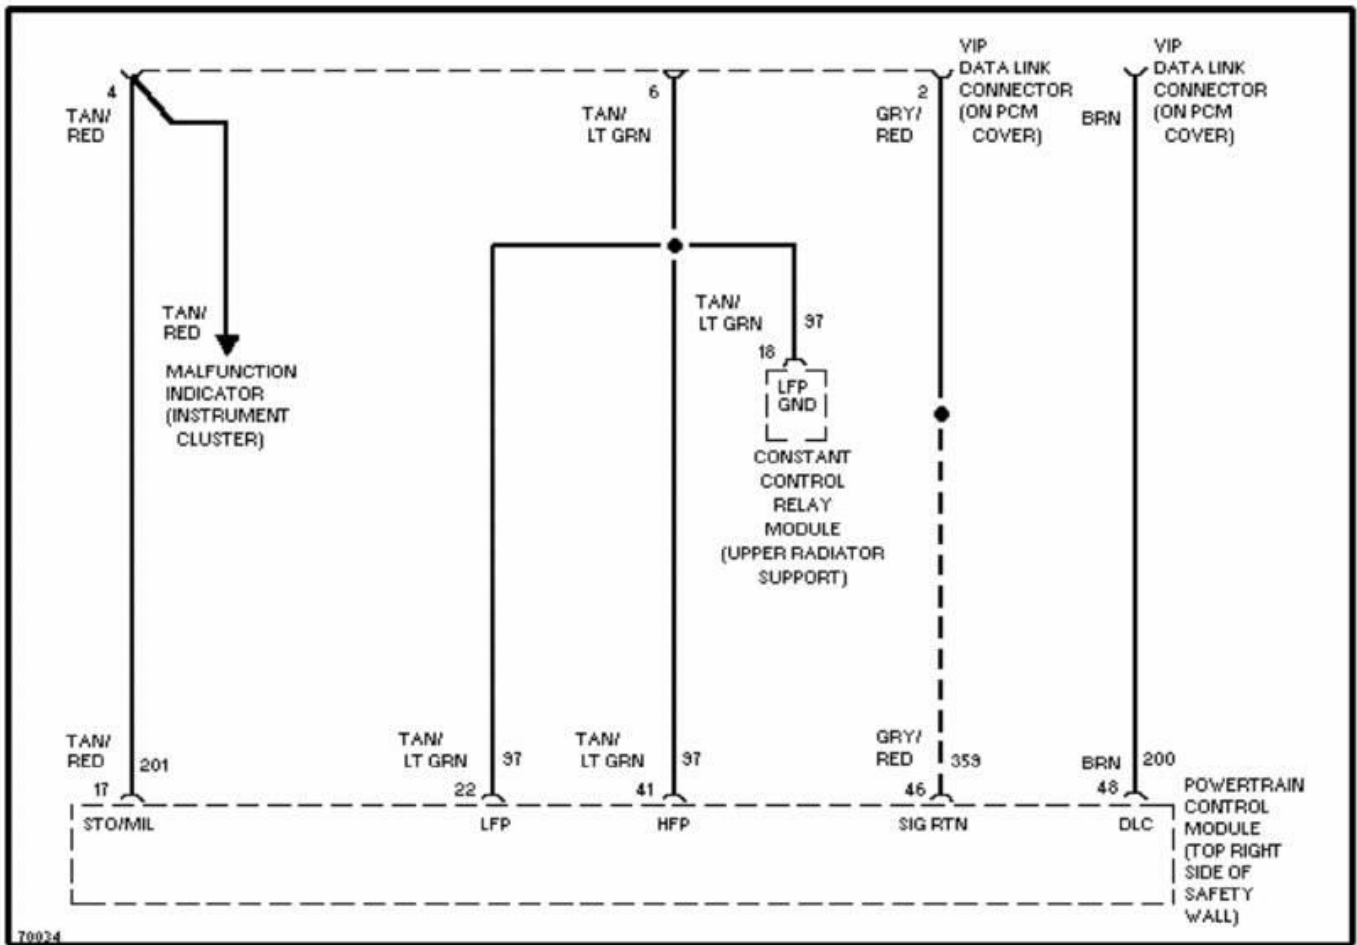

1995 System Wiring Diagrams
Ford - Taurus

PAVLIN

Fig. 16: 3.0L Flex Fuel, Computer Data Lines
1995 Ford Taurus LX

1995 System Wiring Diagrams
Ford - Taurus

PAVLIN

Fig. 17: 3.0L SHO, Computer Data Lines
1995 Ford Taurus LX