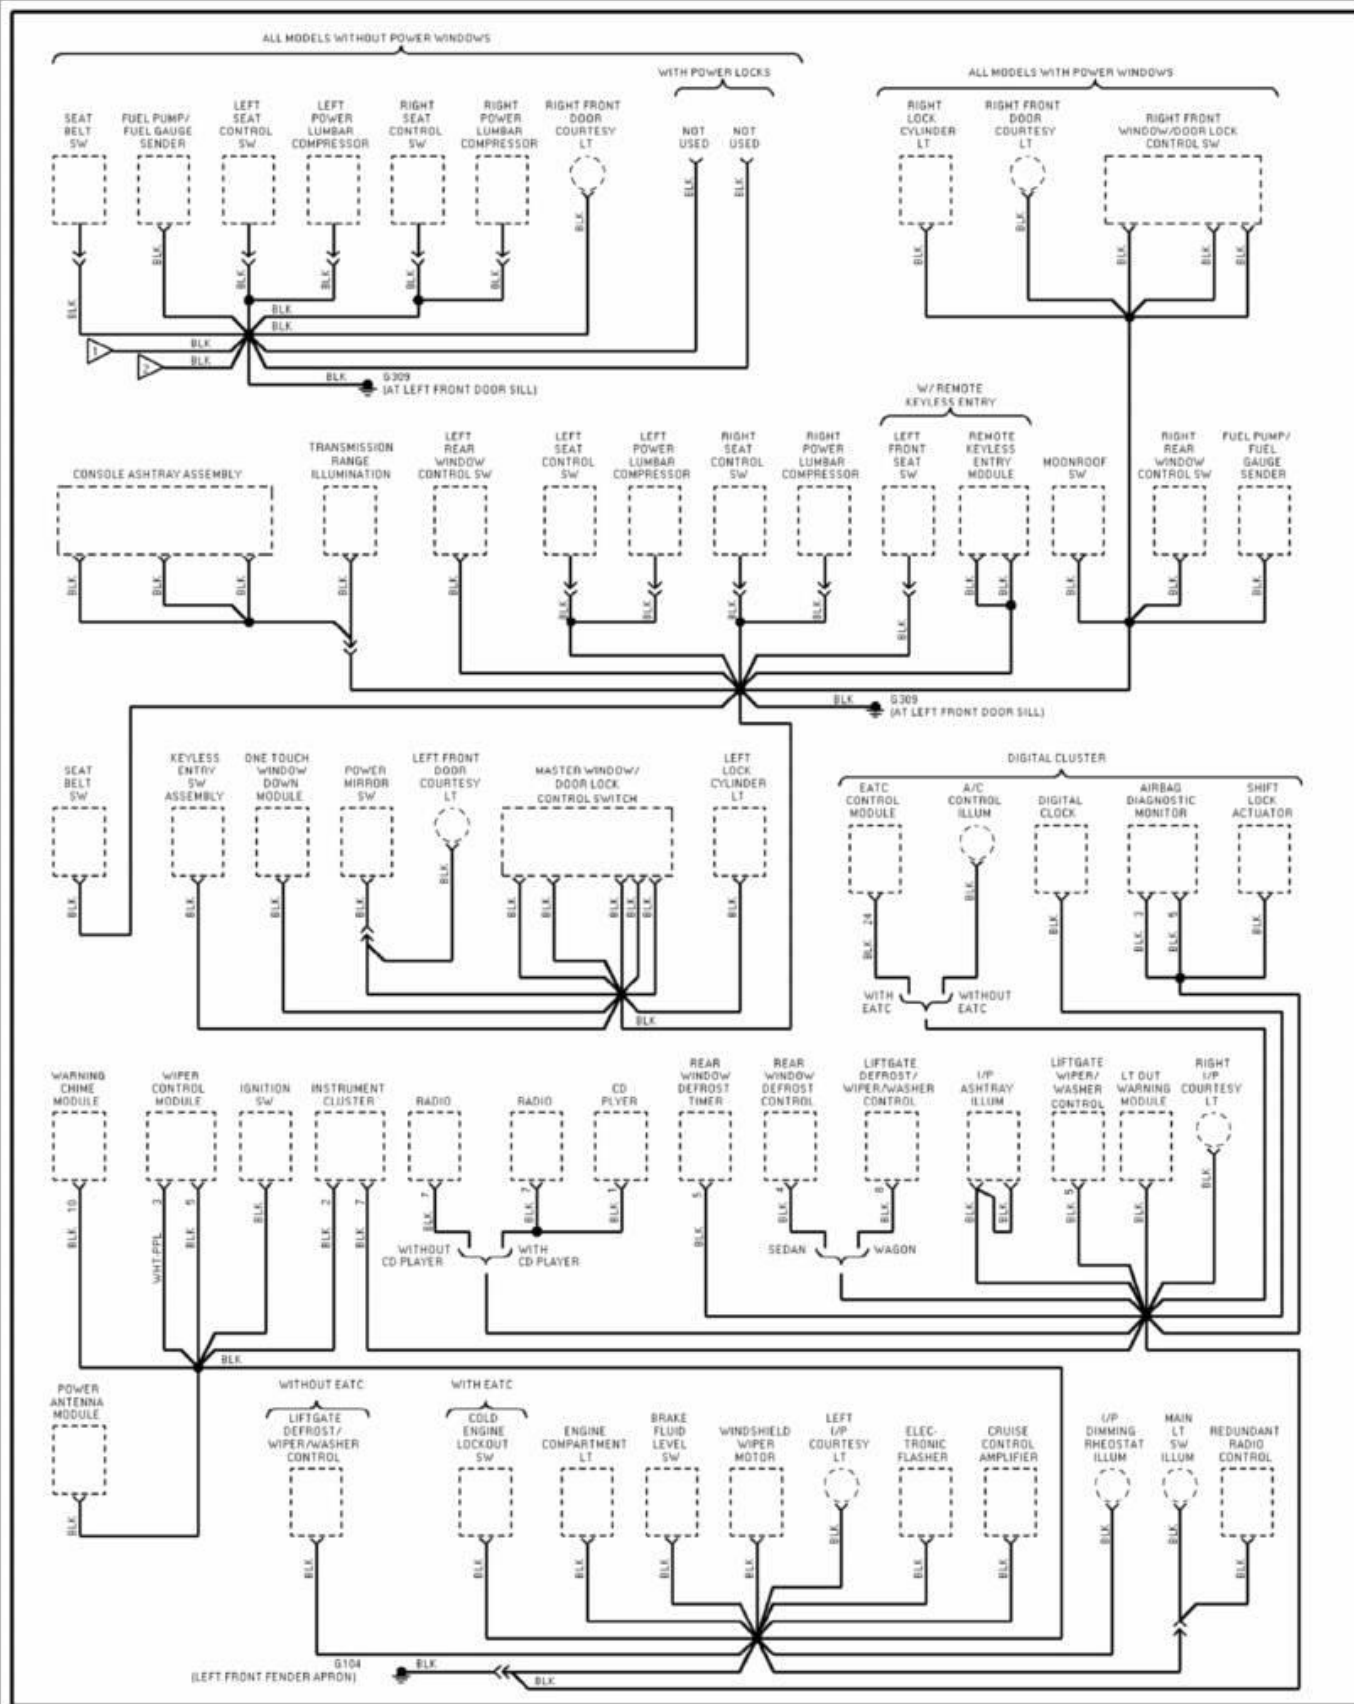

**1995 System Wiring Diagrams
Ford - Taurus**

PAVLIN

**Fig. 47: Ground Distribution Circuit (2 of 5)
1995 Ford Taurus LX**

1995 System Wiring Diagrams Ford - Taurus

PAVLIN

Fig. 48: Ground Distribution Circuit (3 of 5)
1995 Ford Taurus LX