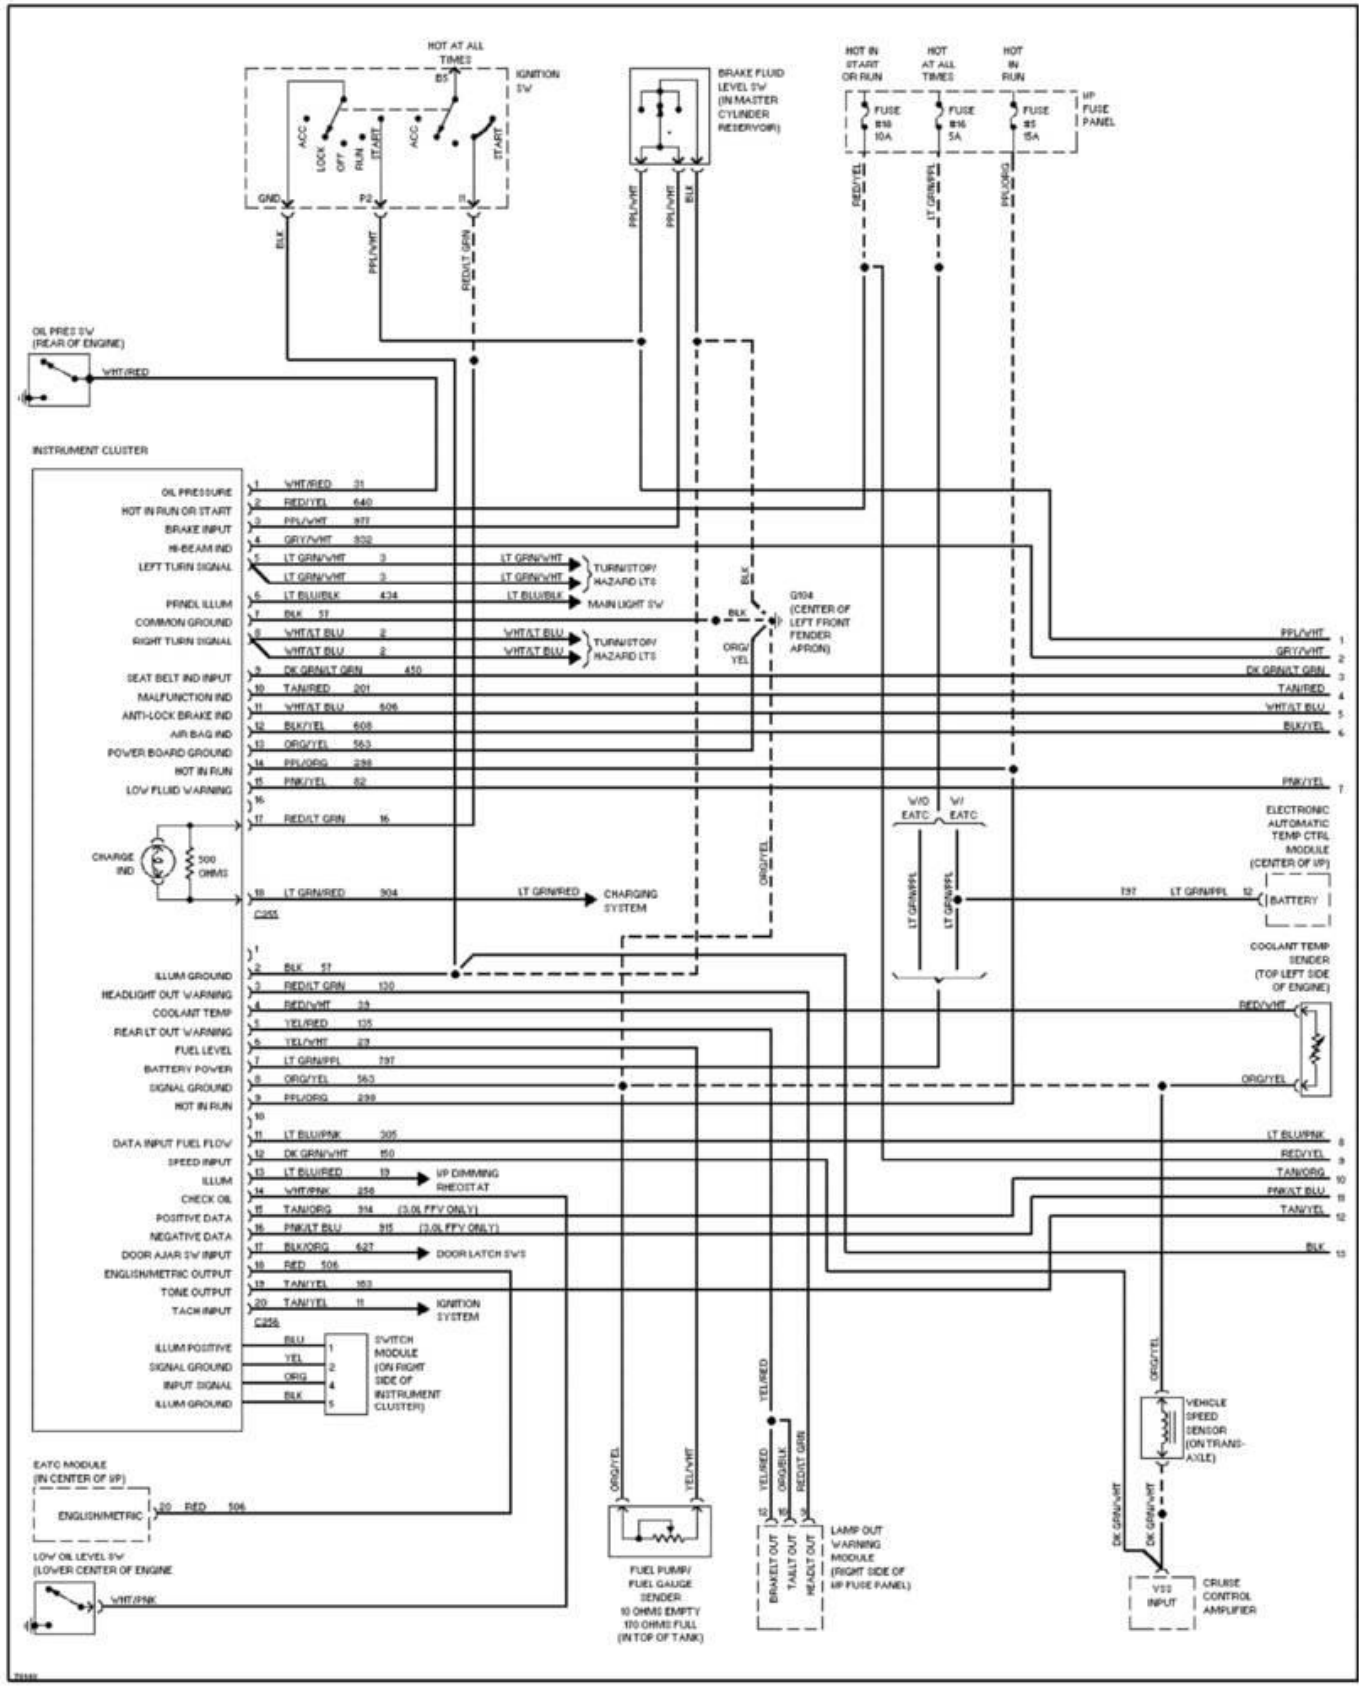

1995 System Wiring Diagrams
Ford - Taurus

PAVLIN

Fig. 74: 3.8L, Analog Cluster Circuit (2 of 2)
1995 Ford Taurus LX

1995 System Wiring Diagrams Ford - Taurus

PAVLIN

Fig. 75: 3.8L, Electronic Cluster Circuit (1 of 2)
1995 Ford Taurus LX