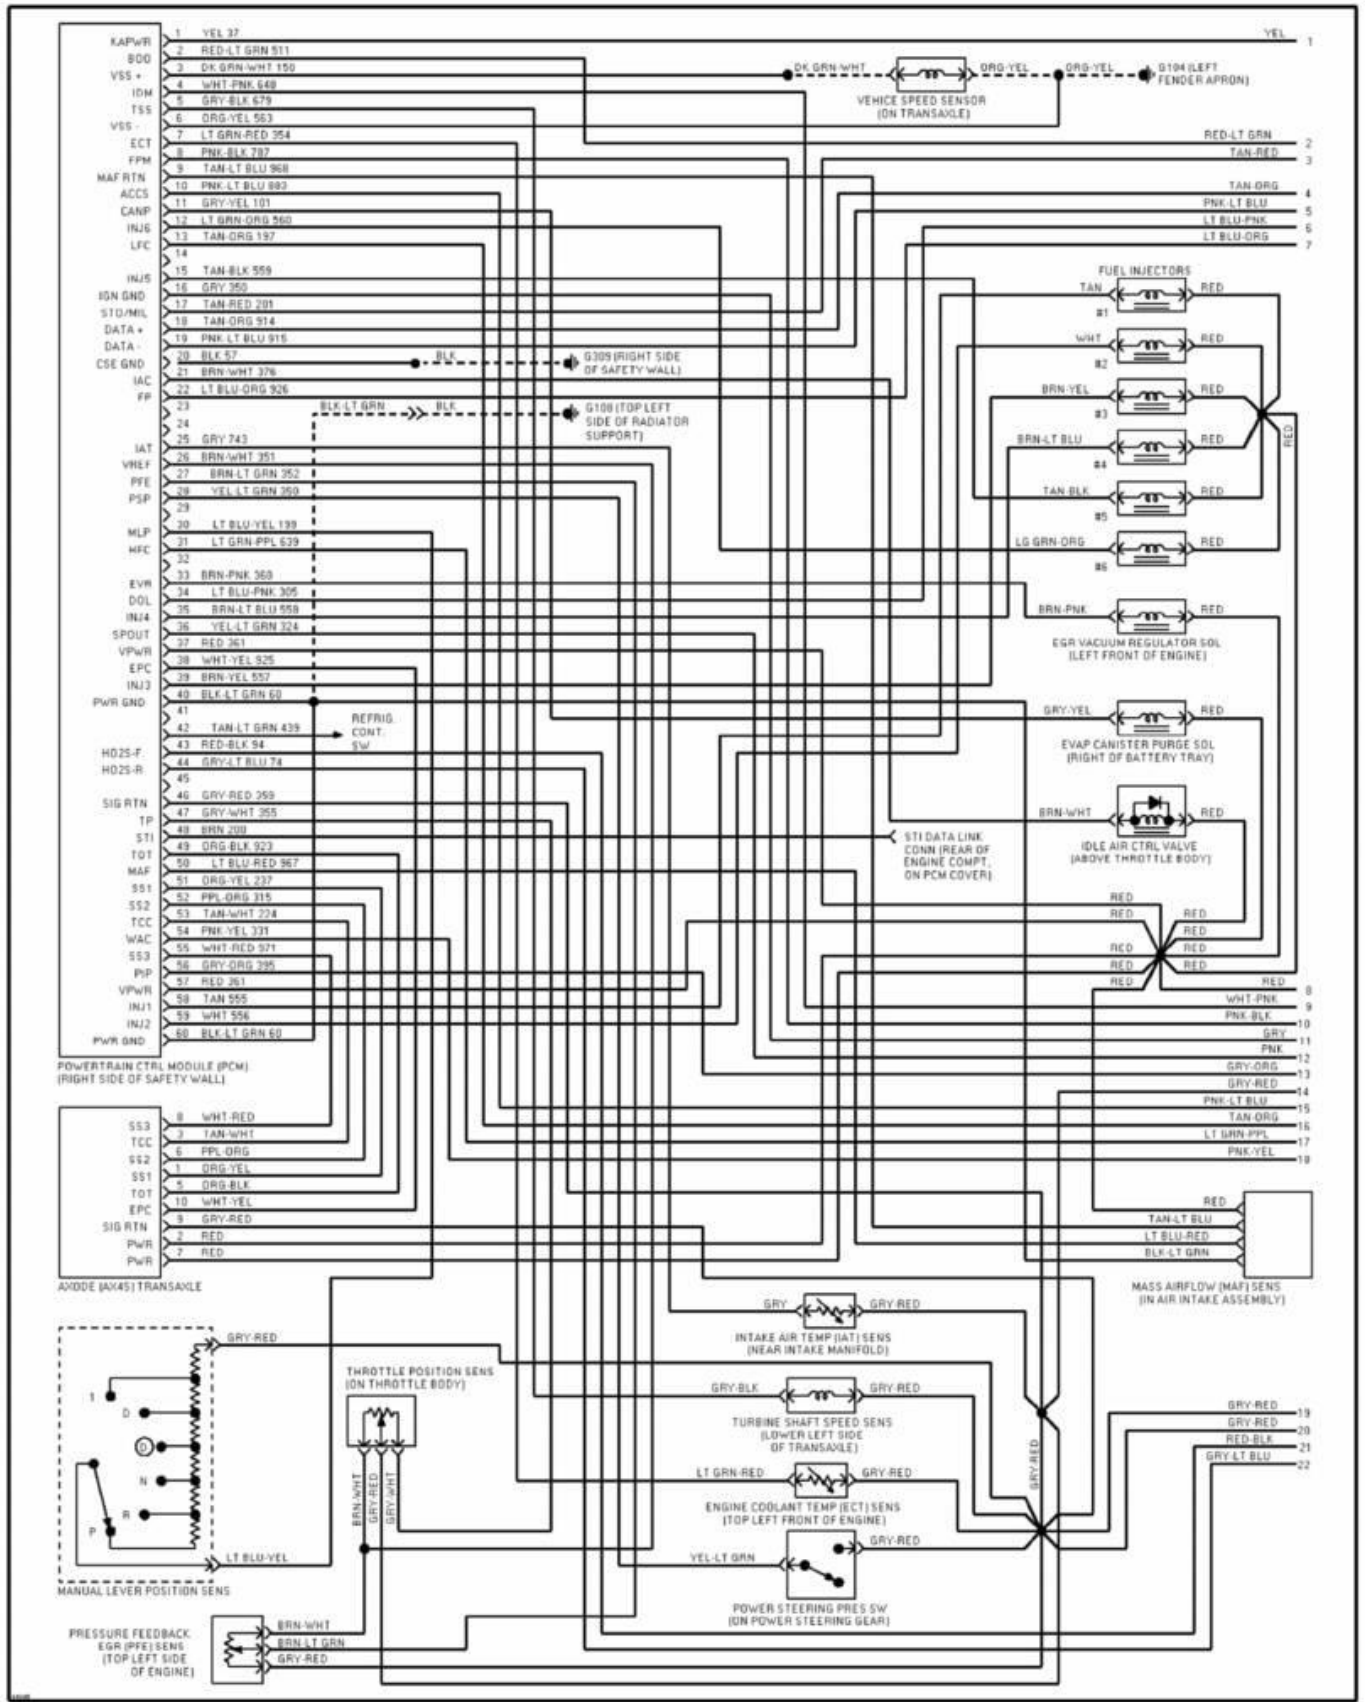

1995 System Wiring Diagrams
Ford - Taurus

PAVLIN

Fig. 40: 3.2L SHO, Engine Performance Circuits (2 of 2)
1995 Ford Taurus LX

1995 System Wiring Diagrams Ford - Taurus

PAVLIN

Fig. 41: 3.8L, Engine Performance Circuits (1 of 2)
1995 Ford Taurus LX