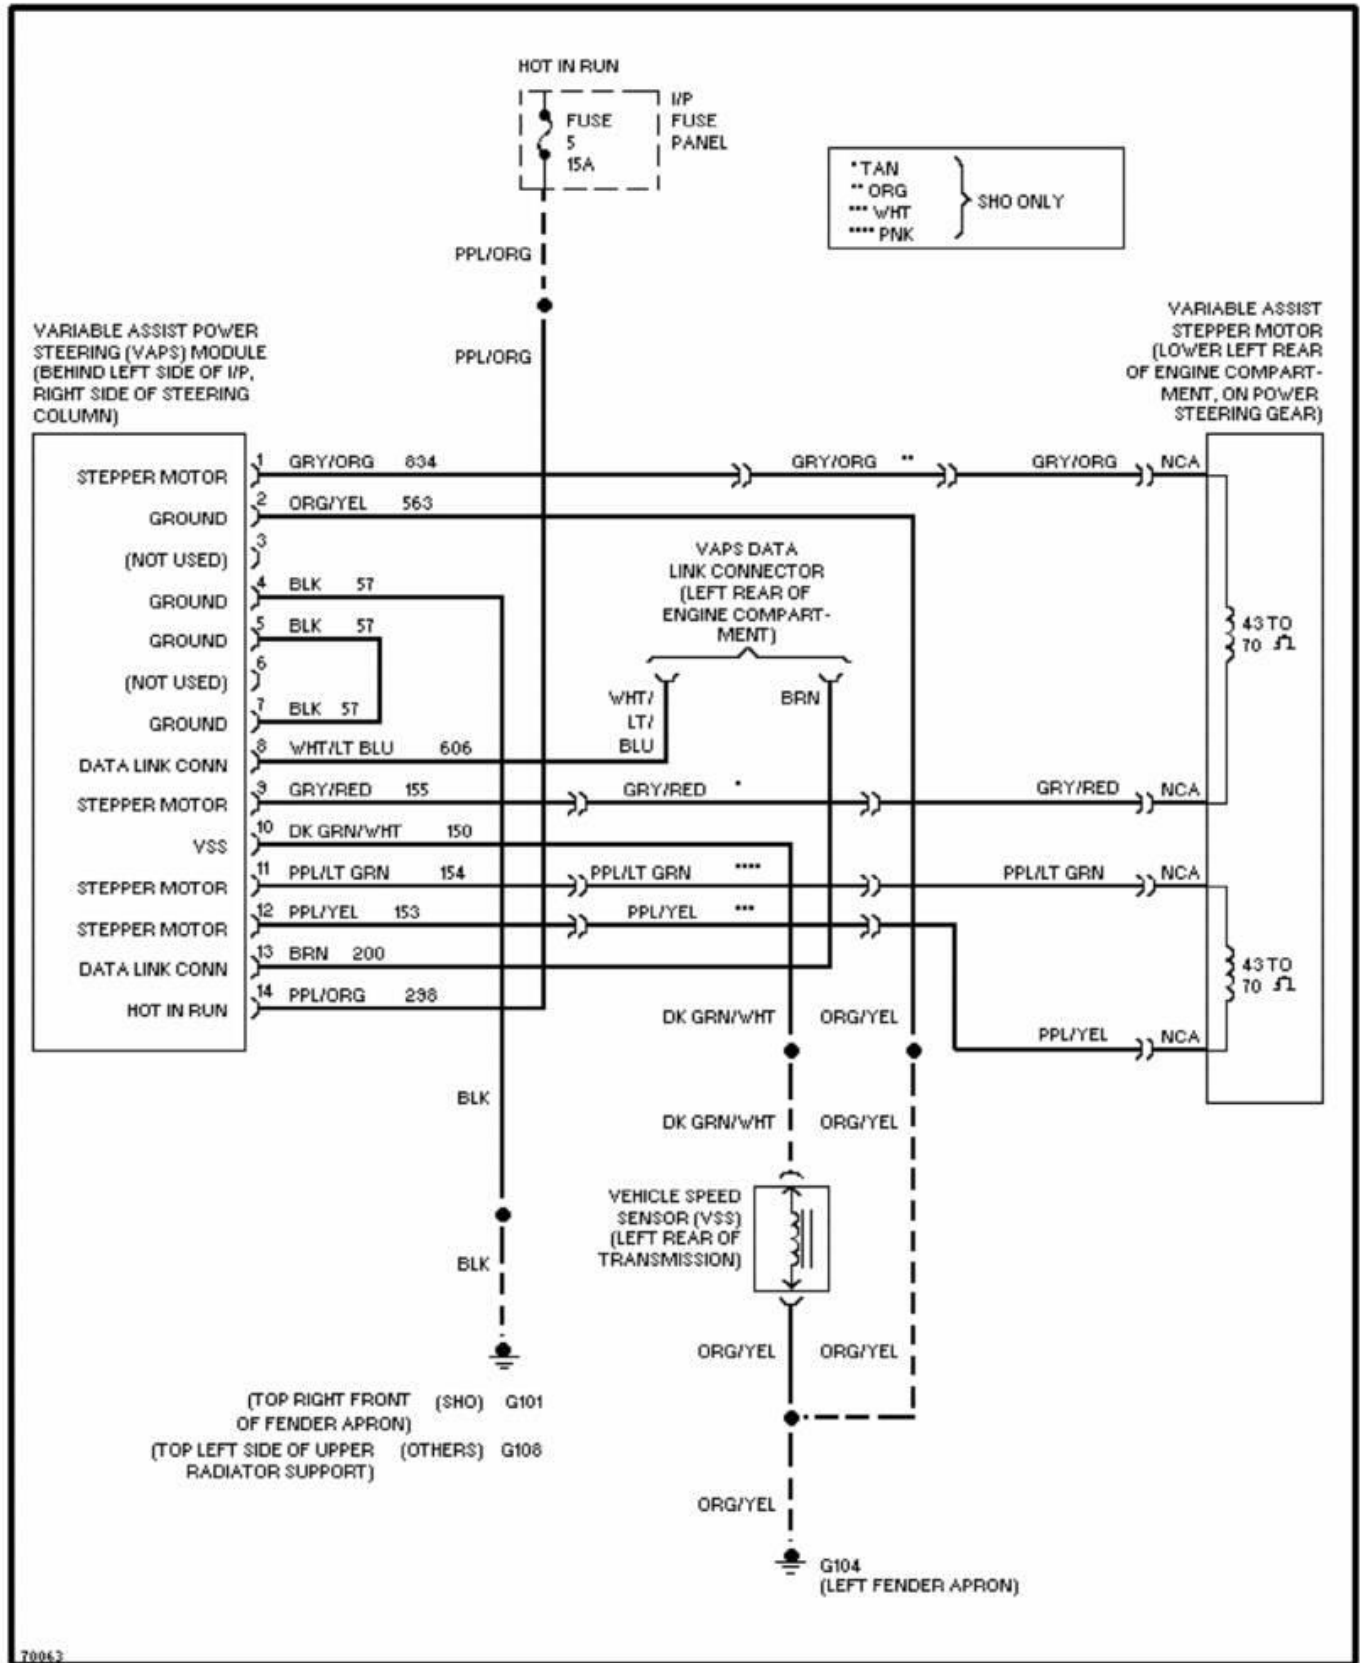

1995 System Wiring Diagrams
Ford - Taurus

PAVLIN

Fig. 32: Electronic Power Steering Circuit
1995 Ford Taurus LX

70063