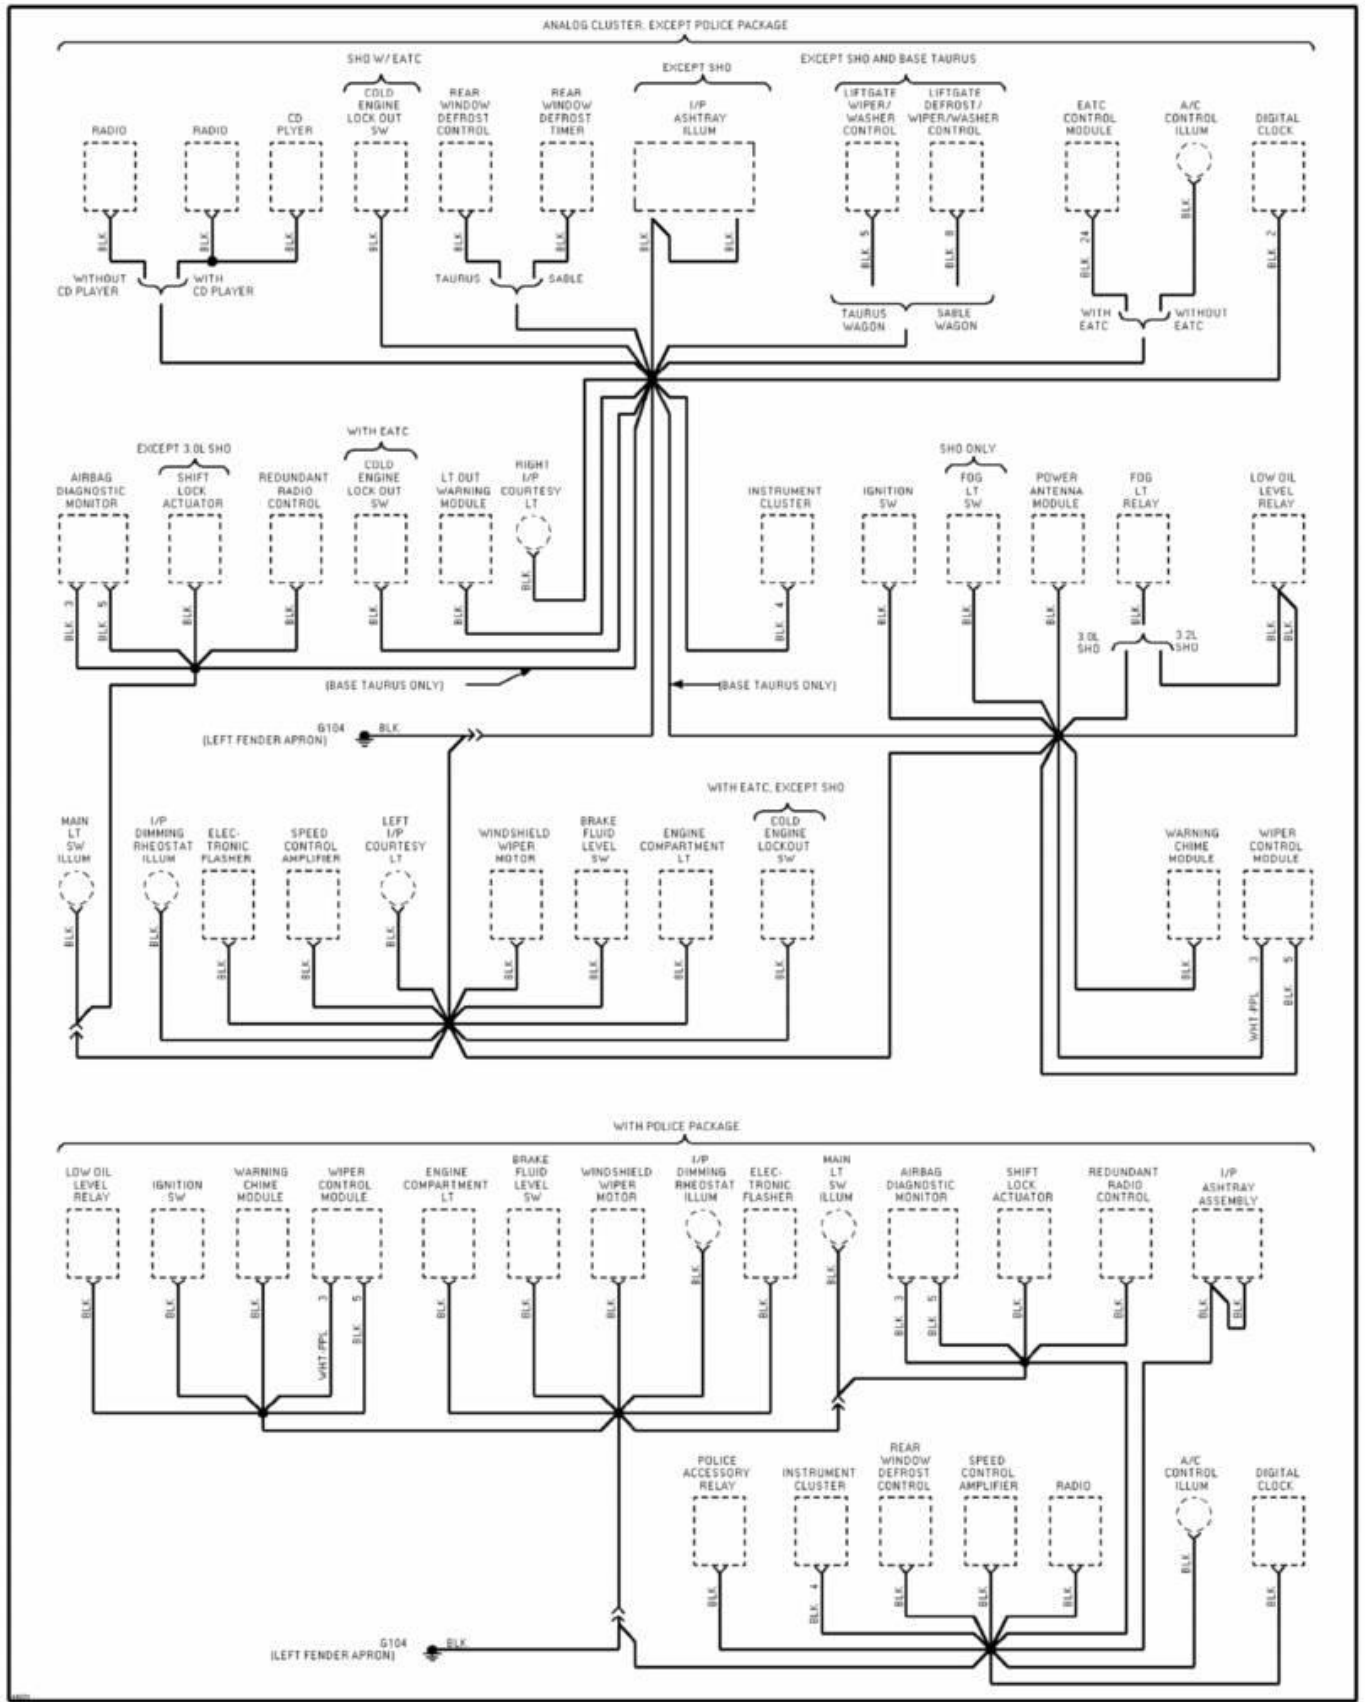

**1995 System Wiring Diagrams
Ford - Taurus**

PAVLIN

**Fig. 49: Ground Distribution Circuit (4 of 5)
1995 Ford Taurus LX**