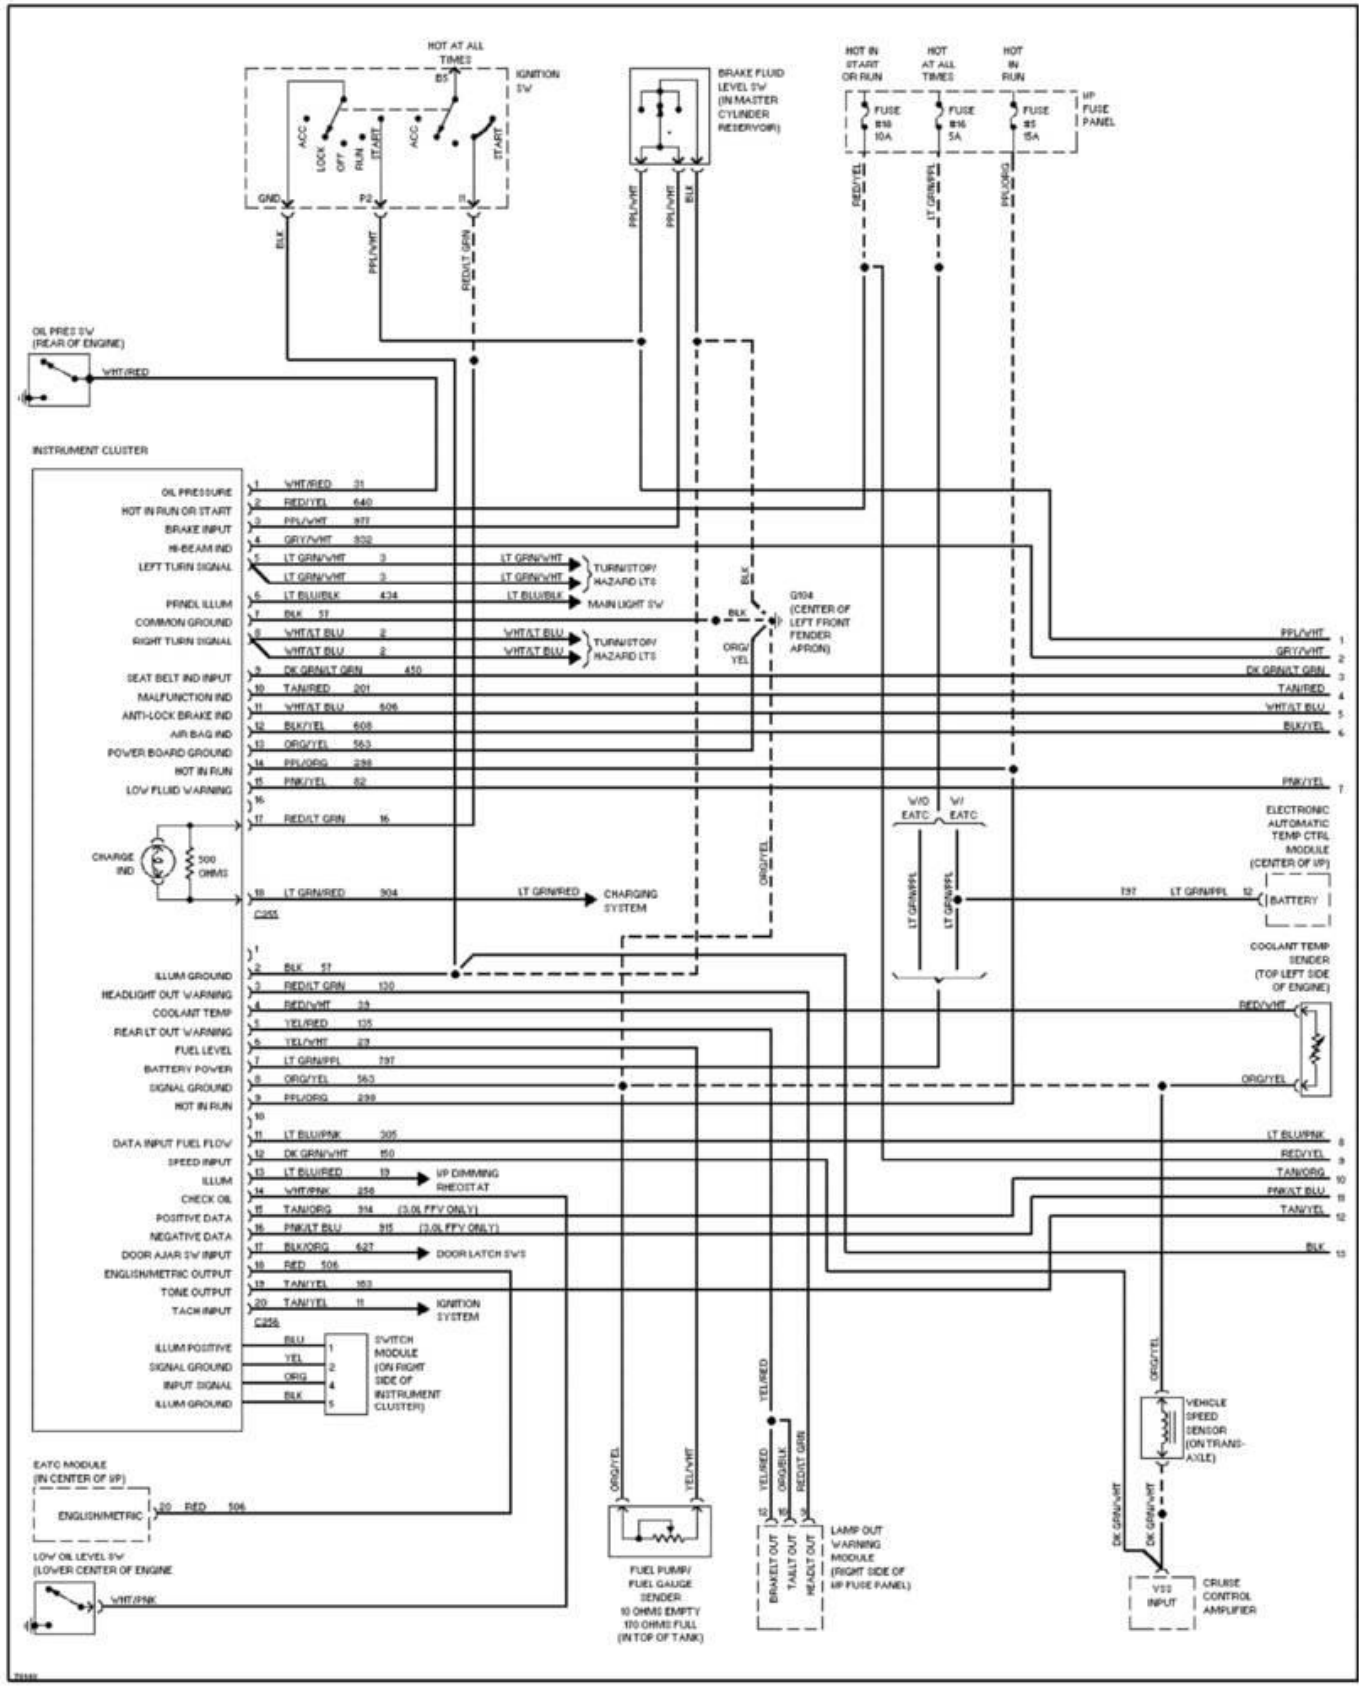

1995 System Wiring Diagrams
Ford - Taurus

PAVLIN

Fig. 66: 3.0L, Analog Cluster Circuit (2 of 2)
1995 Ford Taurus LX

1995 System Wiring Diagrams Ford - Taurus

PAVLIN

Fig. 67: 3.0L, Electronic Cluster Circuit (1 of 2)
1995 Ford Taurus LX