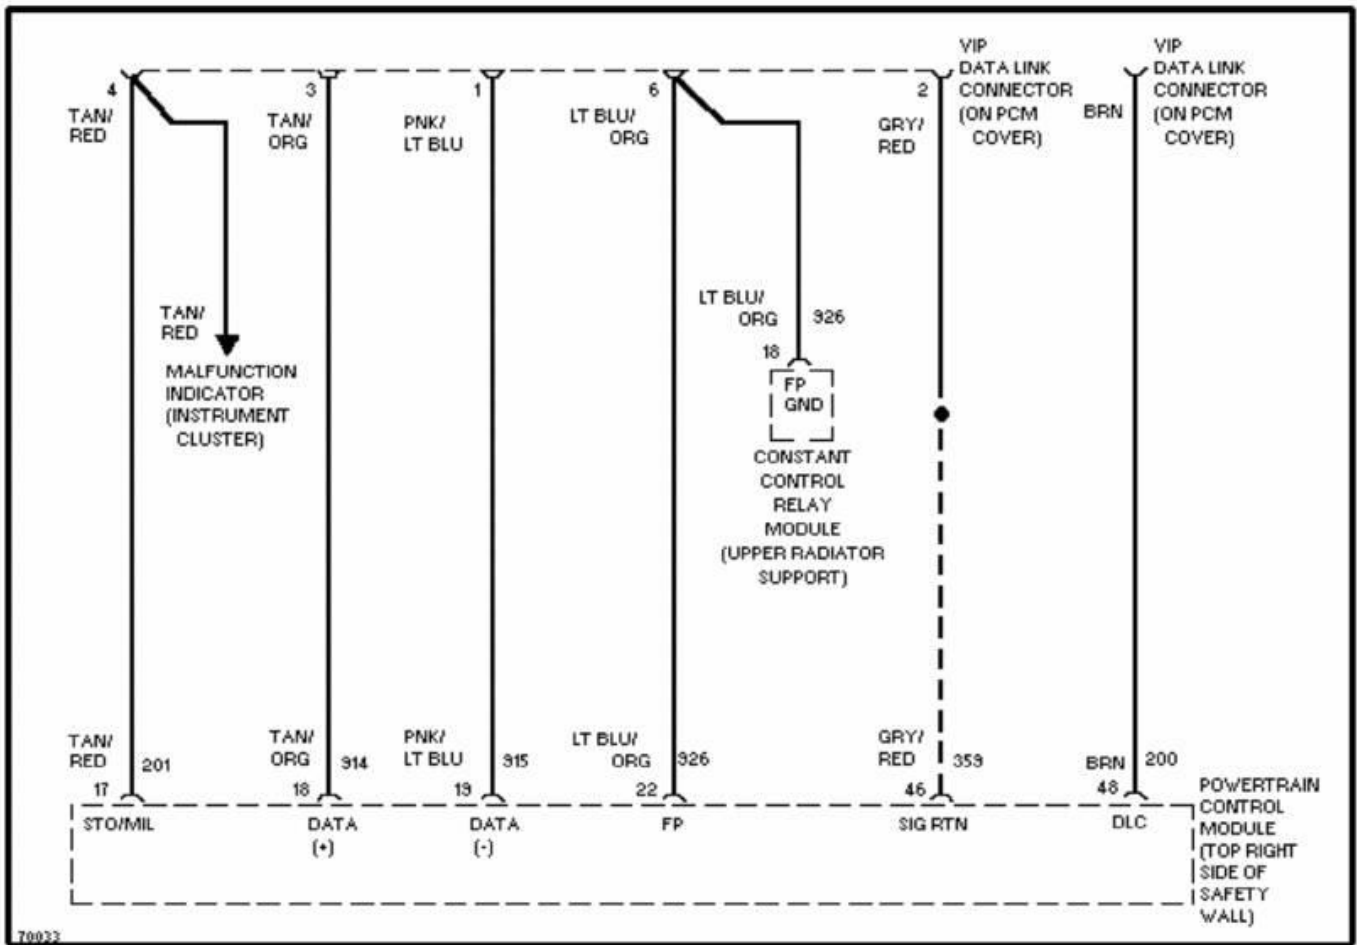

1995 System Wiring Diagrams
Ford - Taurus

PAVLIN