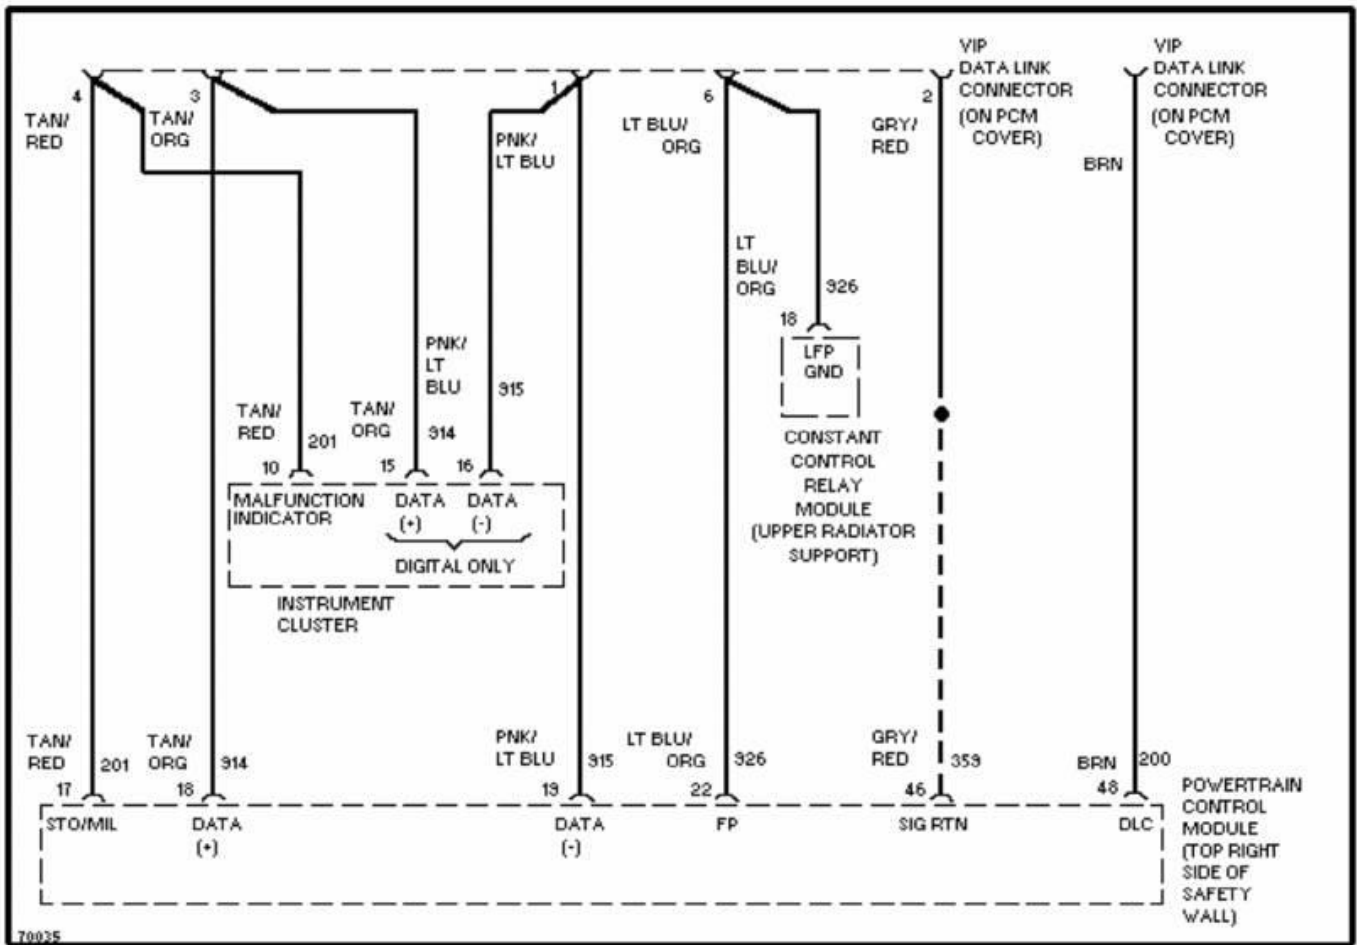

Fig. 17: 3.0L SHO, Computer Data Lines
1995 Ford Taurus LX

1995 System Wiring Diagrams
Ford - Taurus

PAVLIN