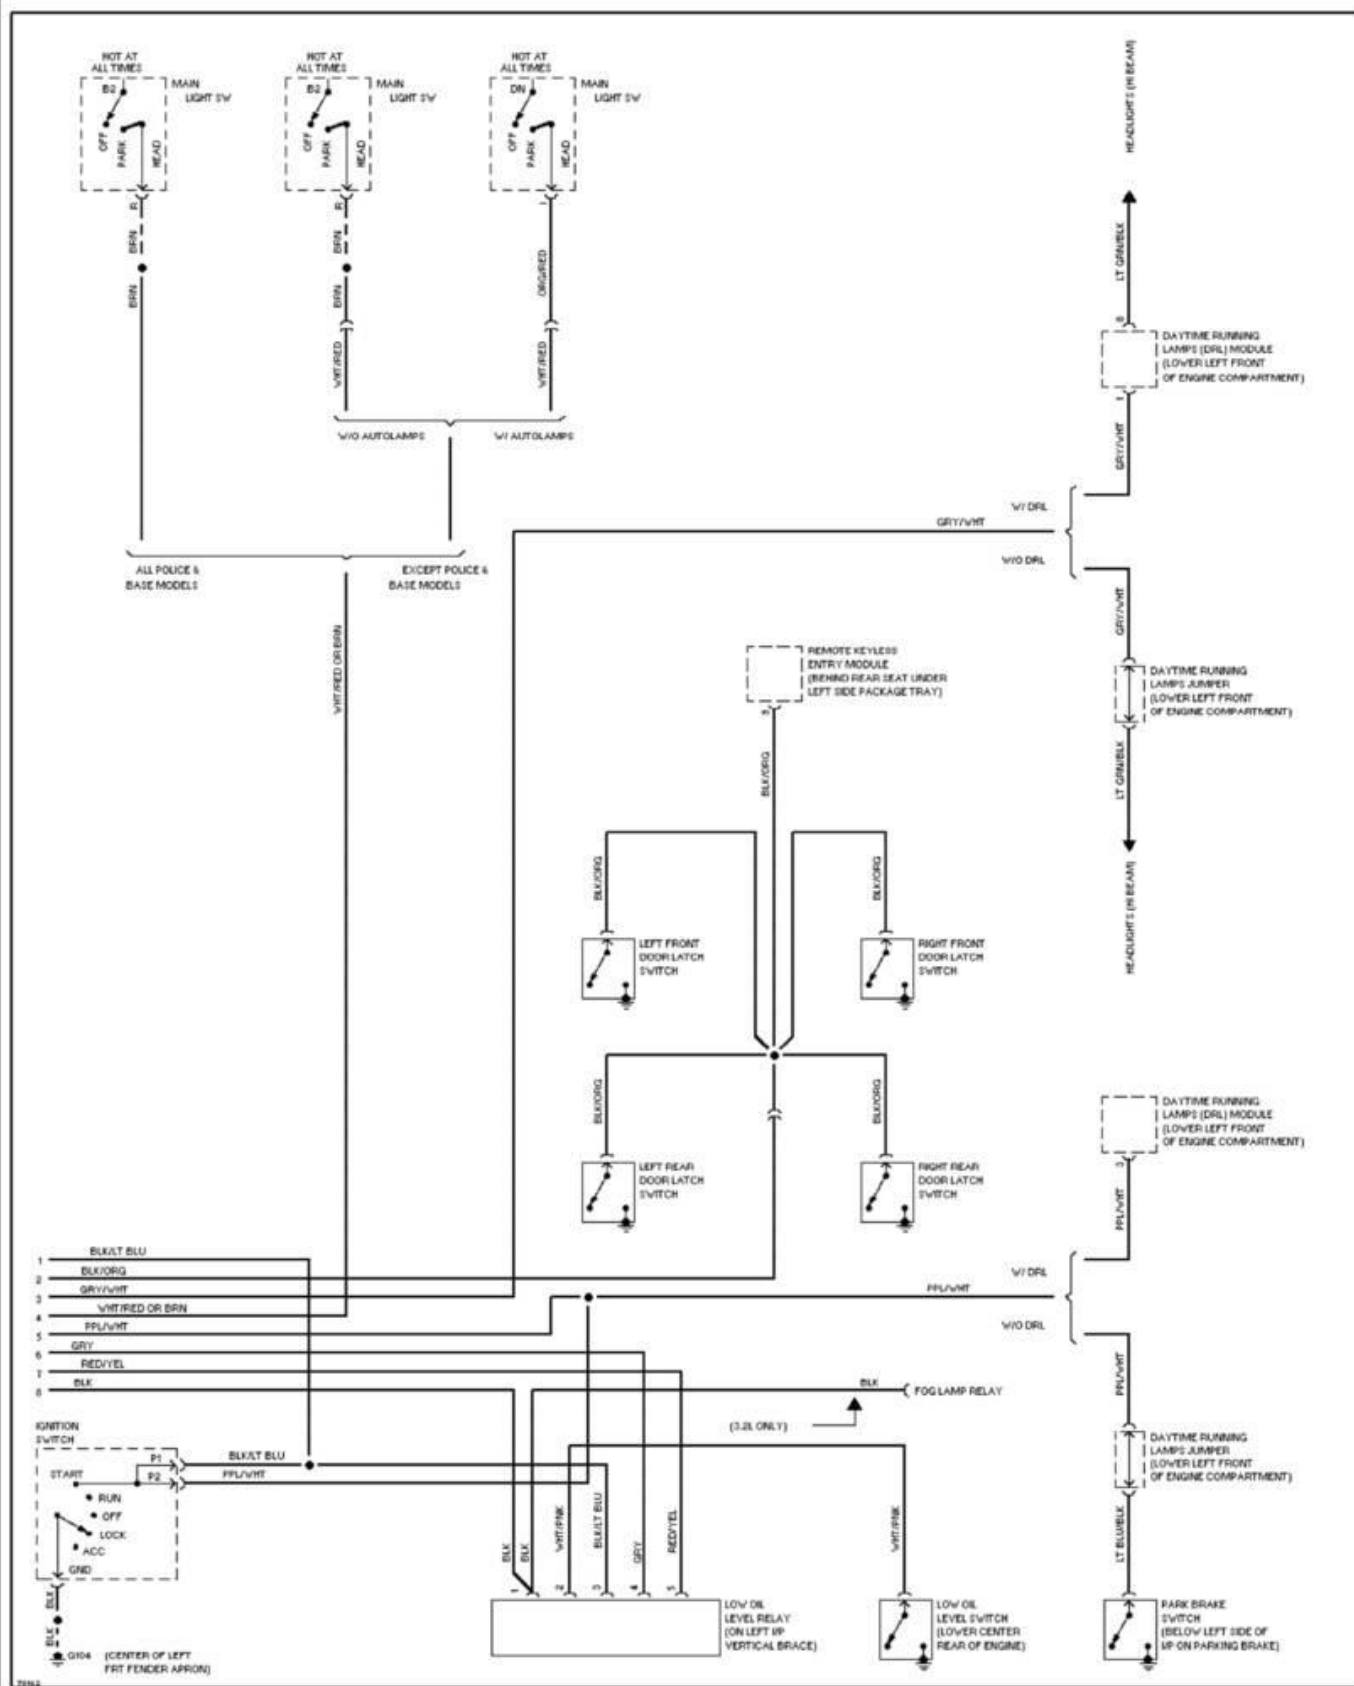

70151

1995 System Wiring Diagrams Ford - Taurus

PAVLIN

Fig. 70: 3.2L SHO, Instrument Cluster Circuit (1 of 2)
1995 Ford Taurus LX

1995 System Wiring Diagrams Ford - Taurus

PAVLIN

Fig. 71: 3.2L SHO, Instrument Cluster Circuit (2 of 2)
1995 Ford Taurus LX