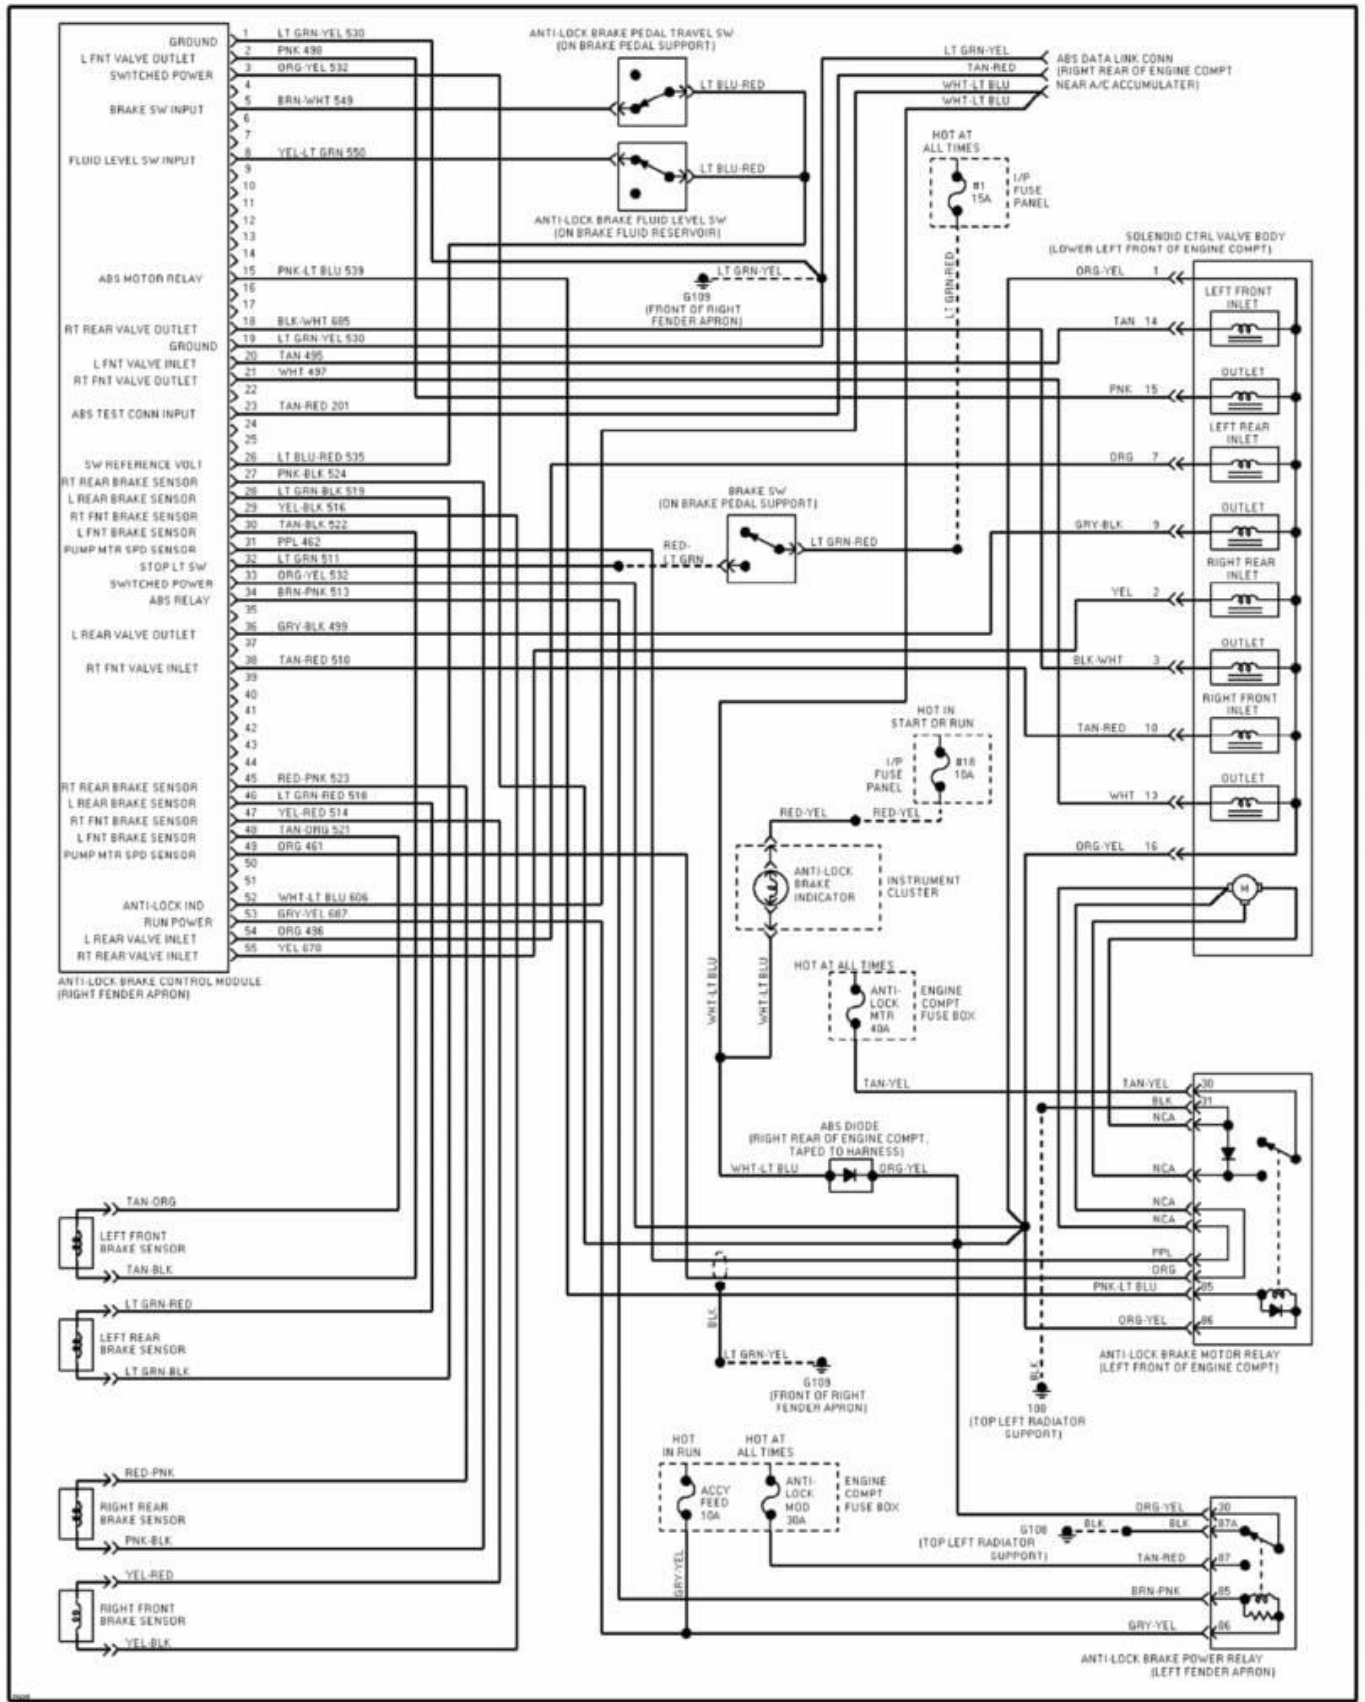

1995 System Wiring Diagrams Ford - Taurus

PAVLIN

Fig. 14: 3.2L SHO, Anti-lock Brake Circuits
1995 Ford Taurus LX