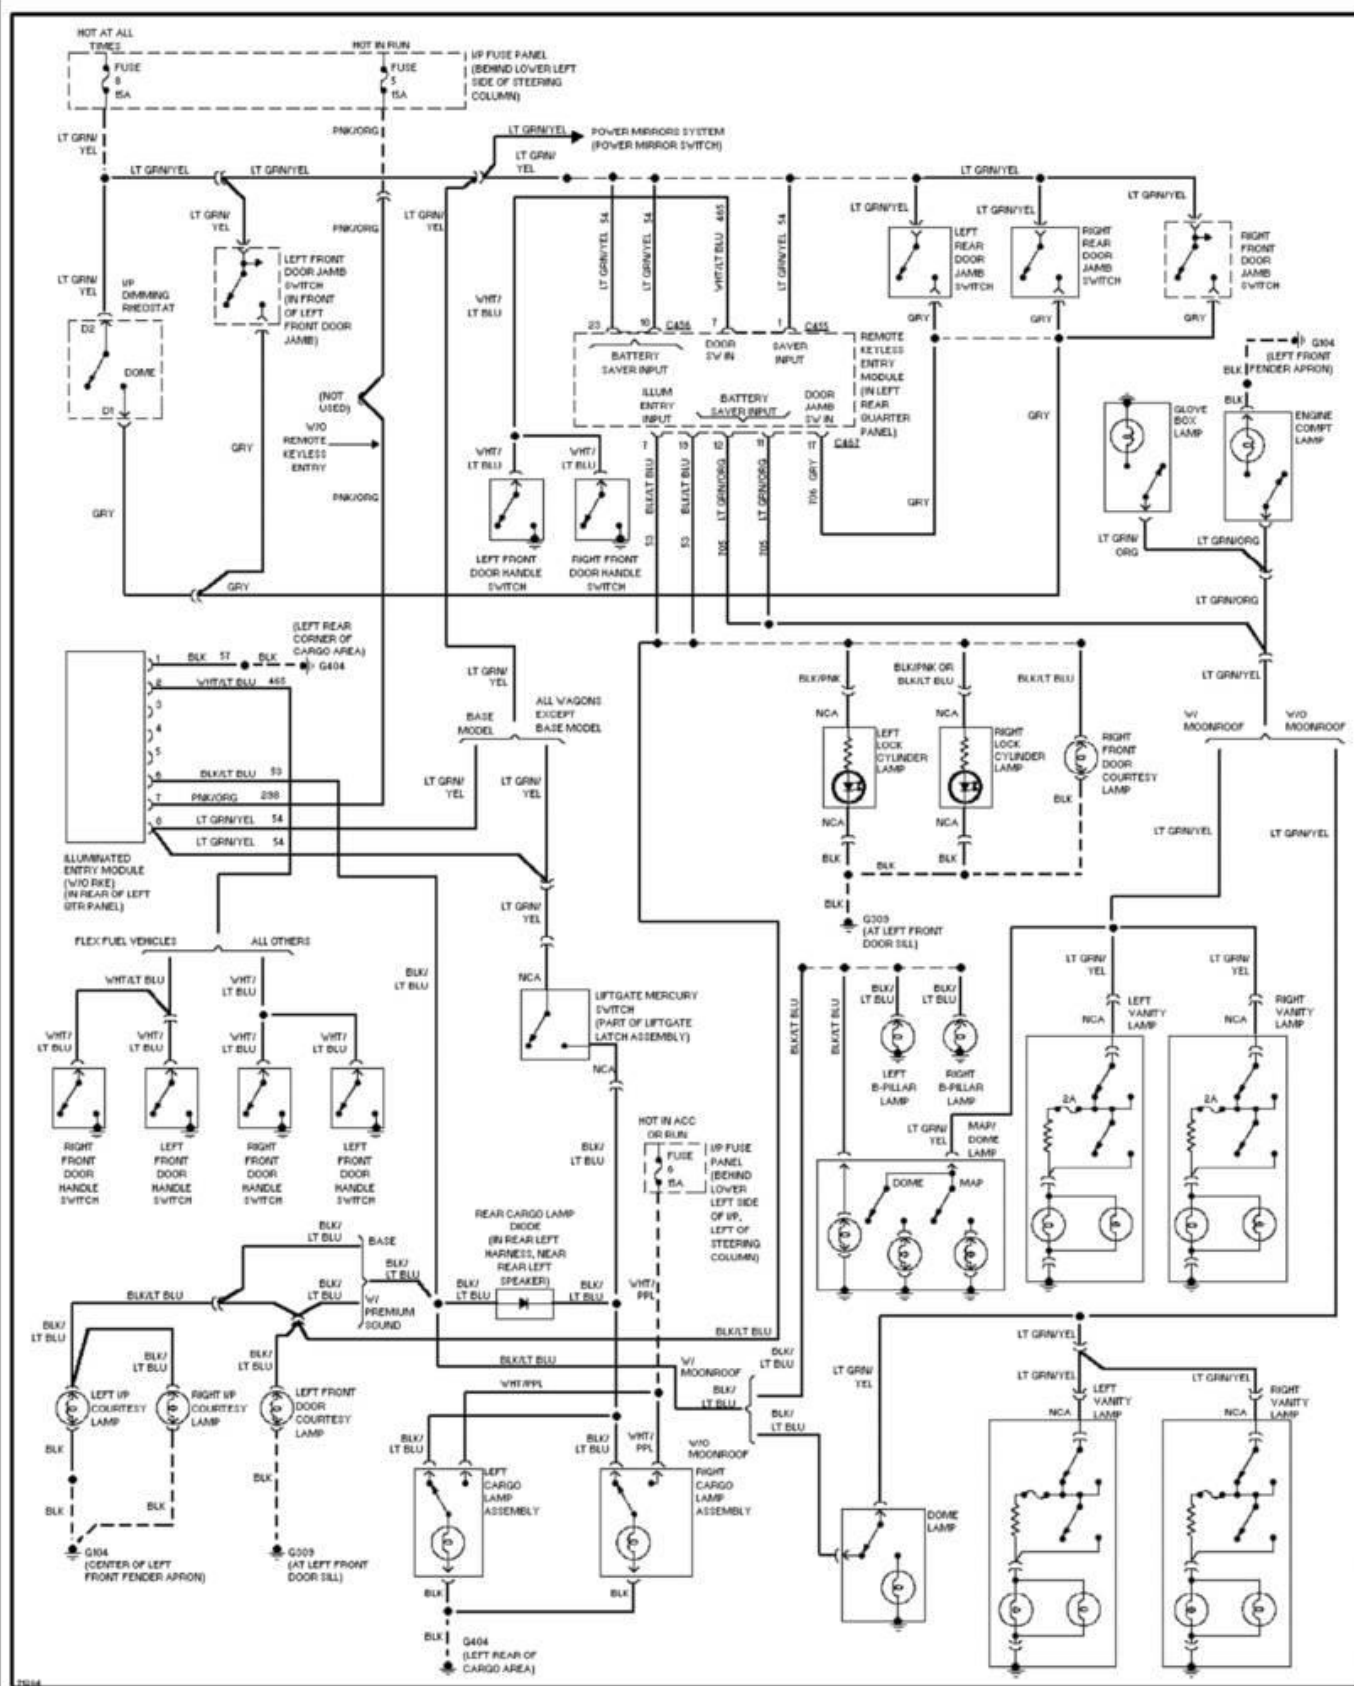

70151

1995 System Wiring Diagrams
Ford - Taurus

PAVLIN

Fig. 78: Courtesy Lamps Circuit, Sedan W/
Remote/Keyless Entry
1995 Ford Taurus LX

1995 System Wiring Diagrams Ford - Taurus

PAVLIN

Fig. 80: Courtesy Lamps Circuit, Wagon
1995 Ford Taurus LX