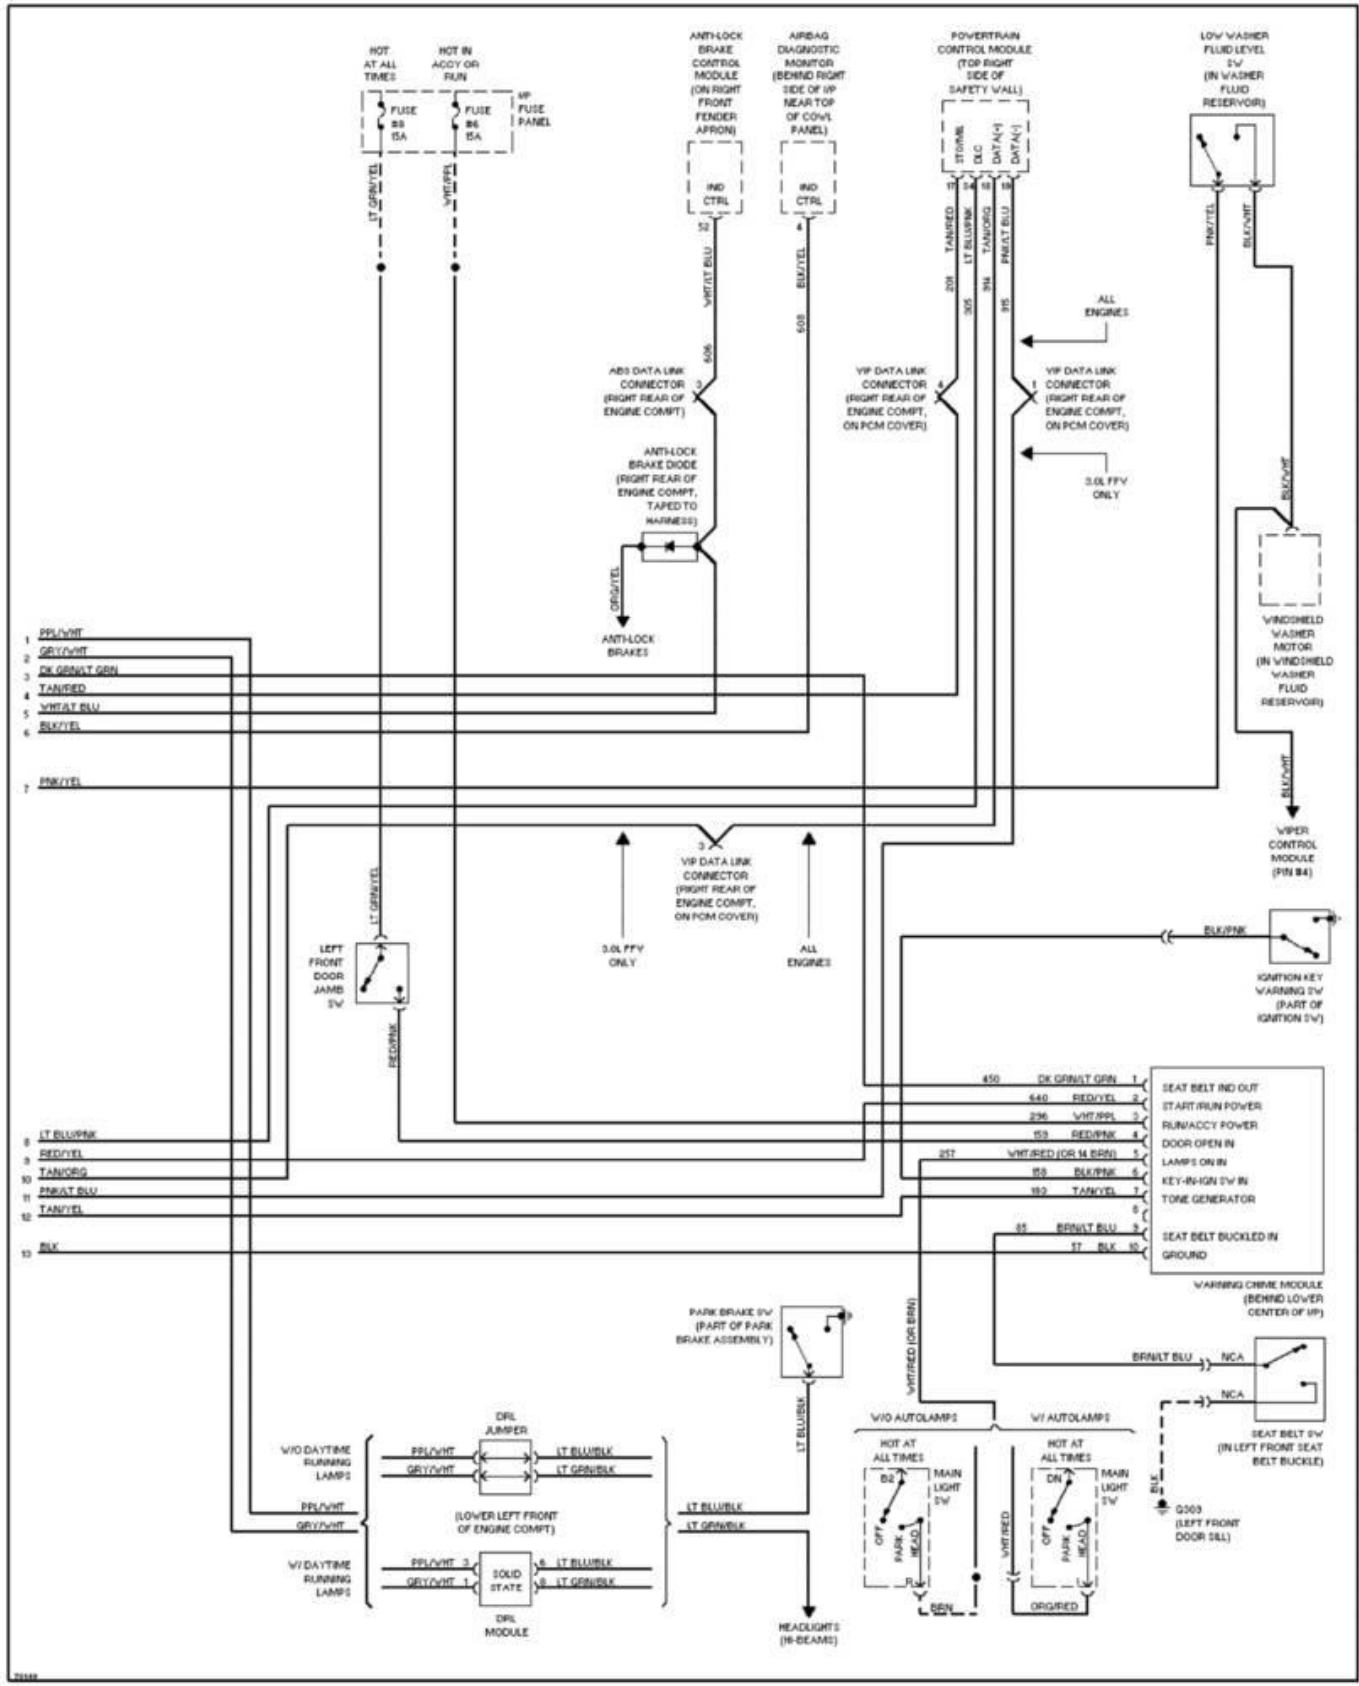

1995 System Wiring Diagrams
Ford - Taurus

PAVLIN

Fig. 76: 3.8L, Electronic Cluster Circuit (2 of 2)
1995 Ford Taurus LX