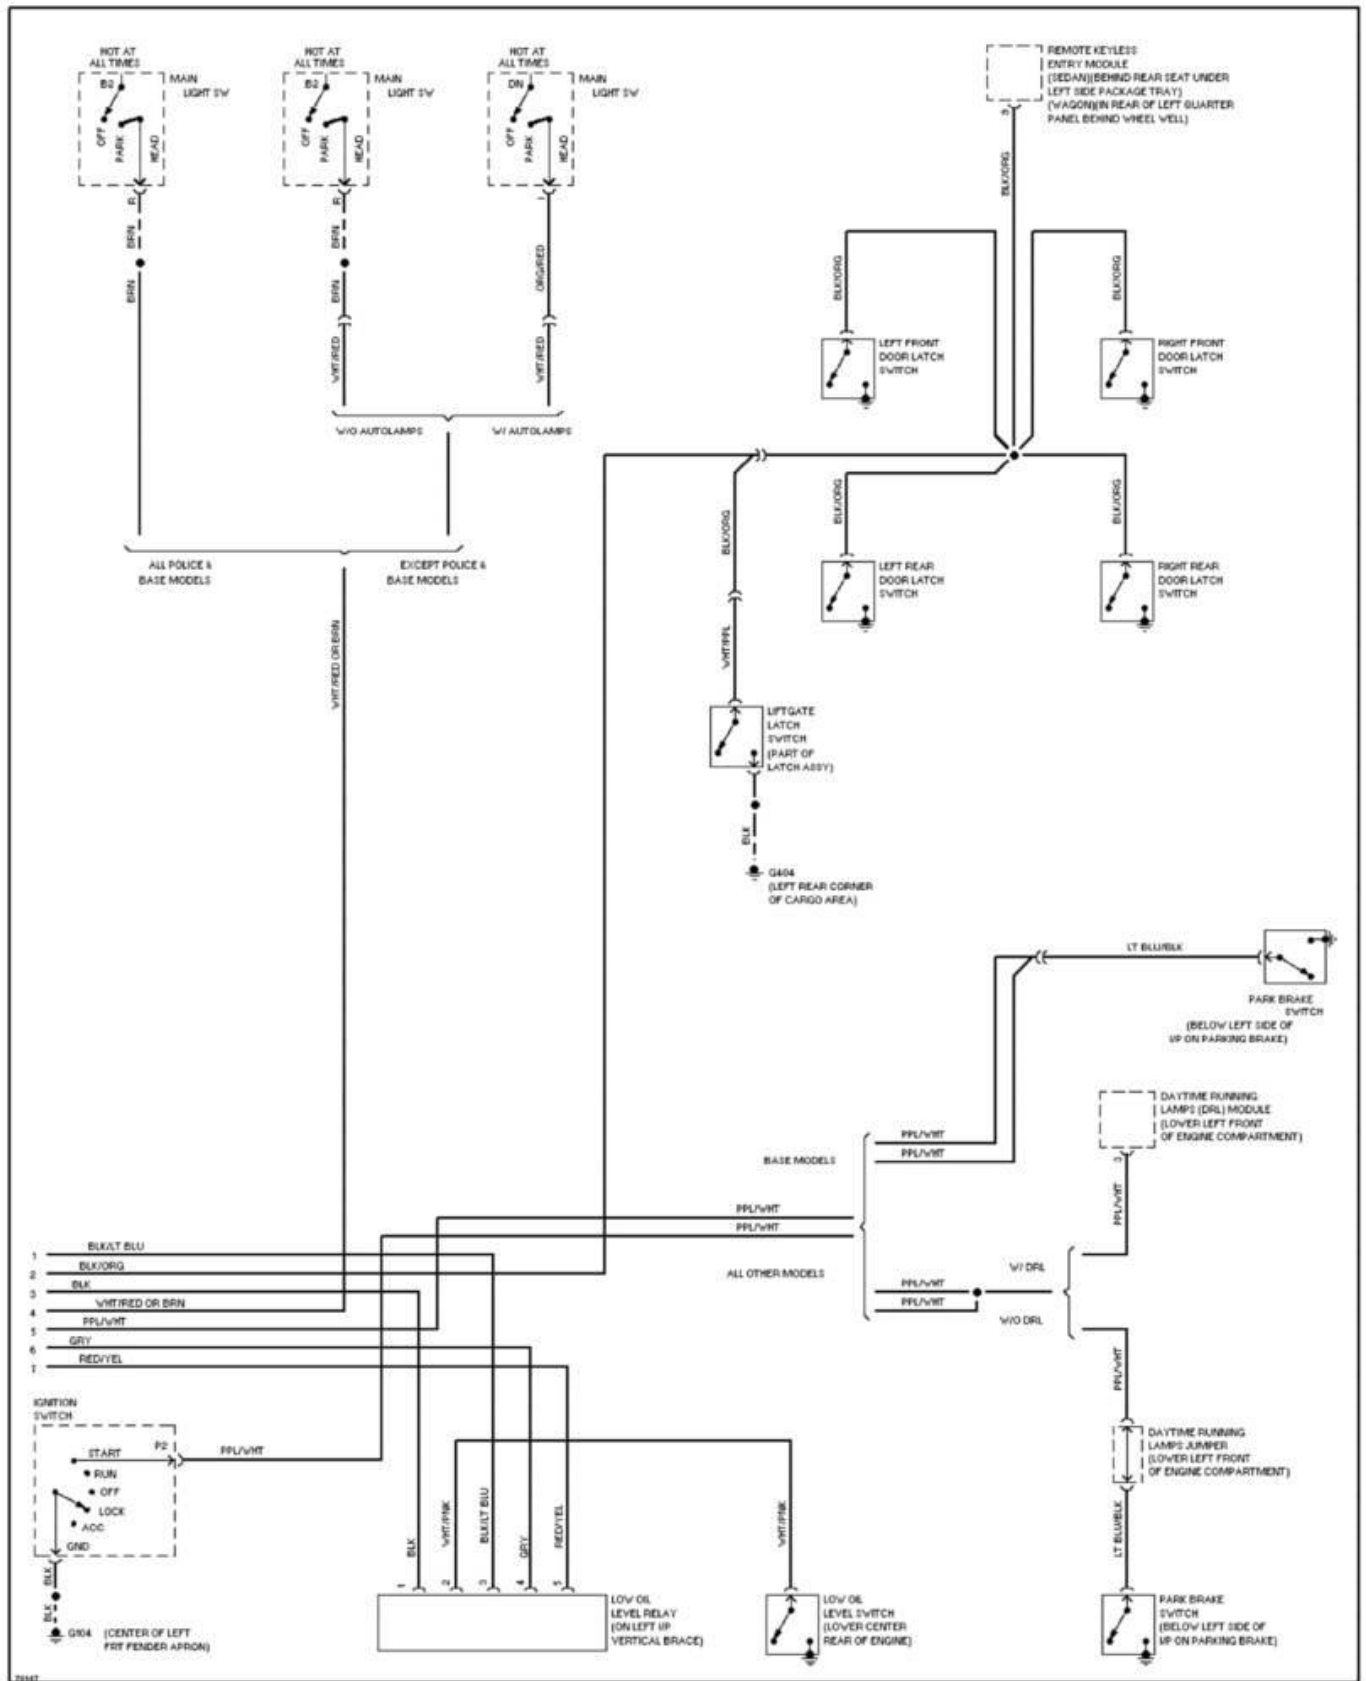

1995 System Wiring Diagrams
Ford - Taurus

PAVLIN

Fig. 74: 3.8L, Analog Cluster Circuit (2 of 2)
1995 Ford Taurus LX