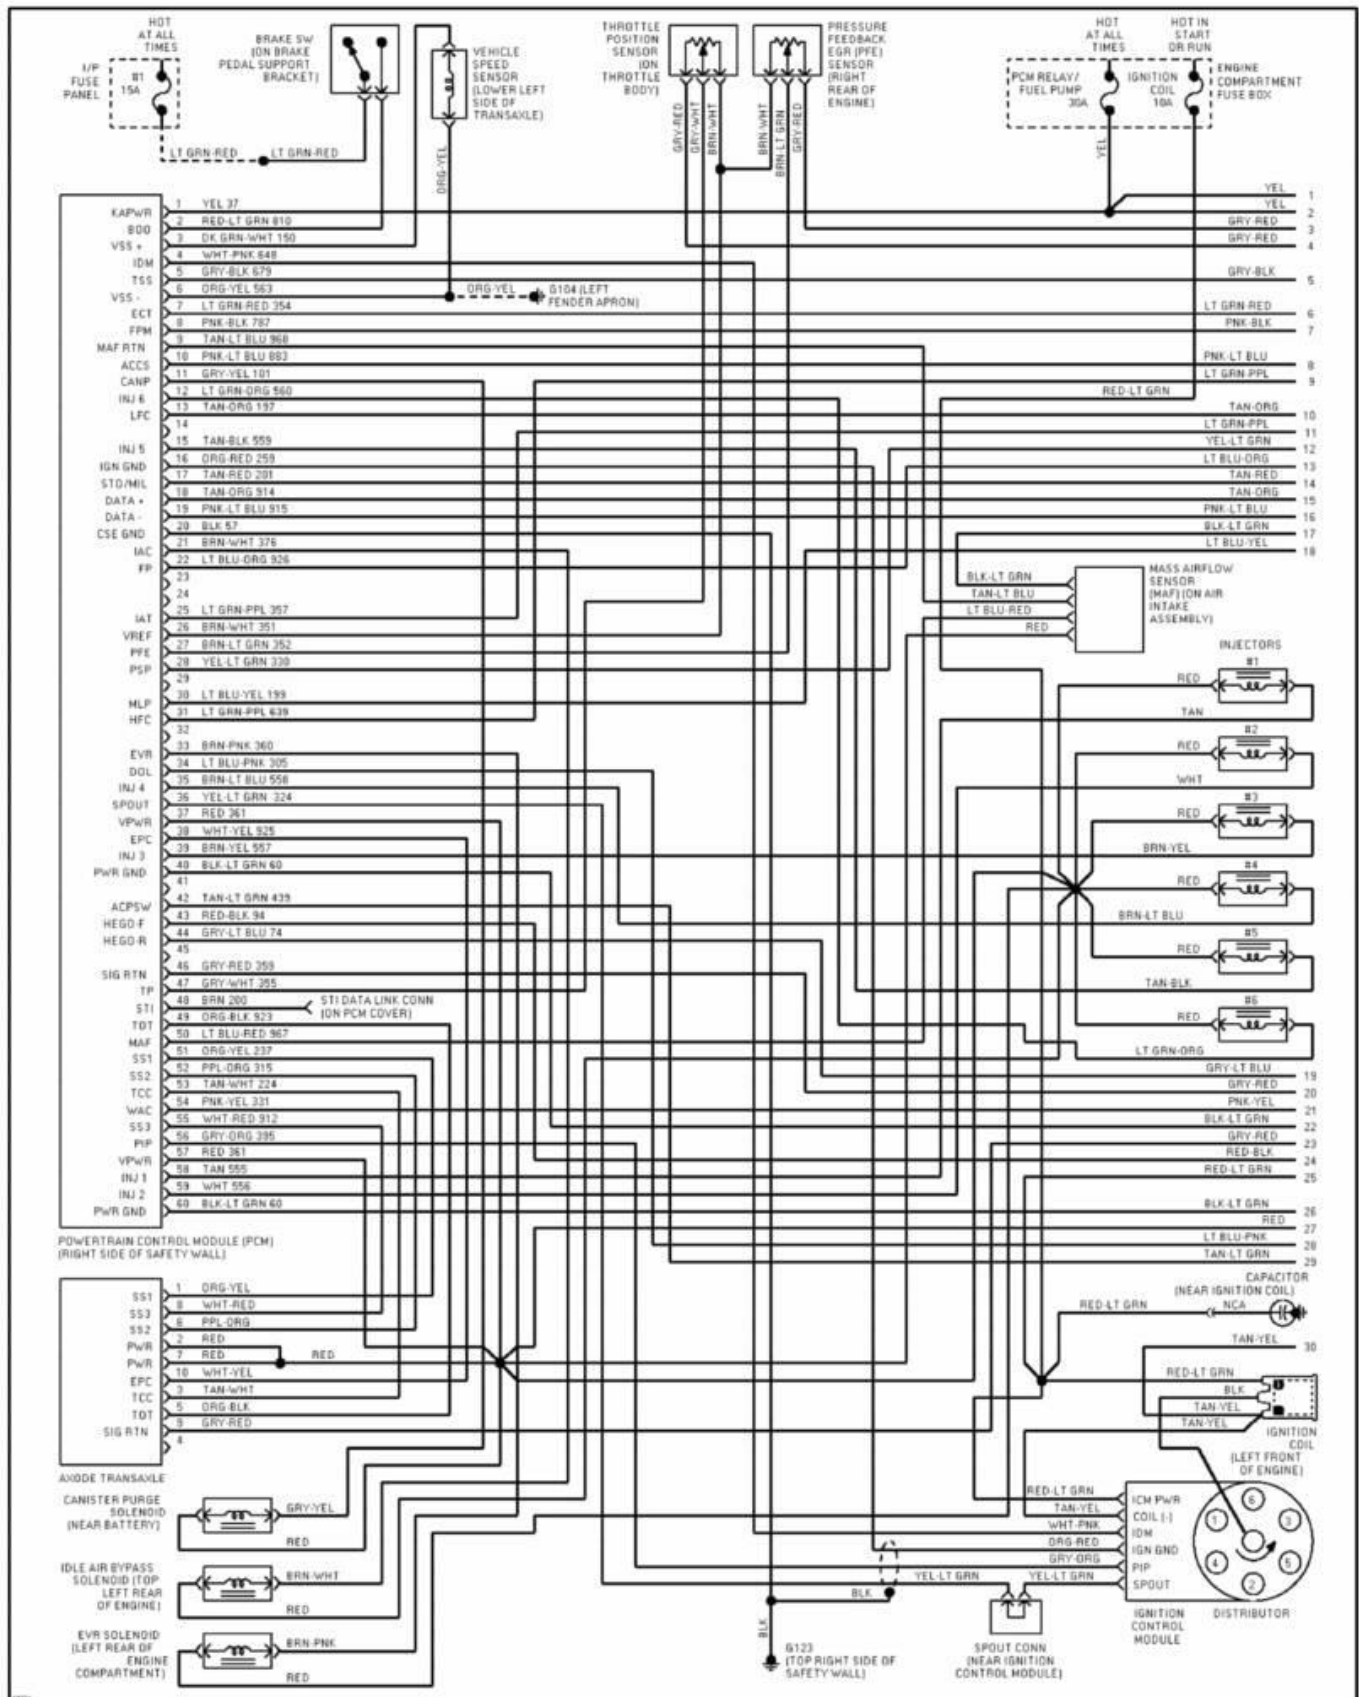

1995 System Wiring Diagrams Ford - Taurus

PAVLIN

Fig. 37: 3.0L, Engine Performance Circuits (1 of 2)
1995 Ford Taurus LX