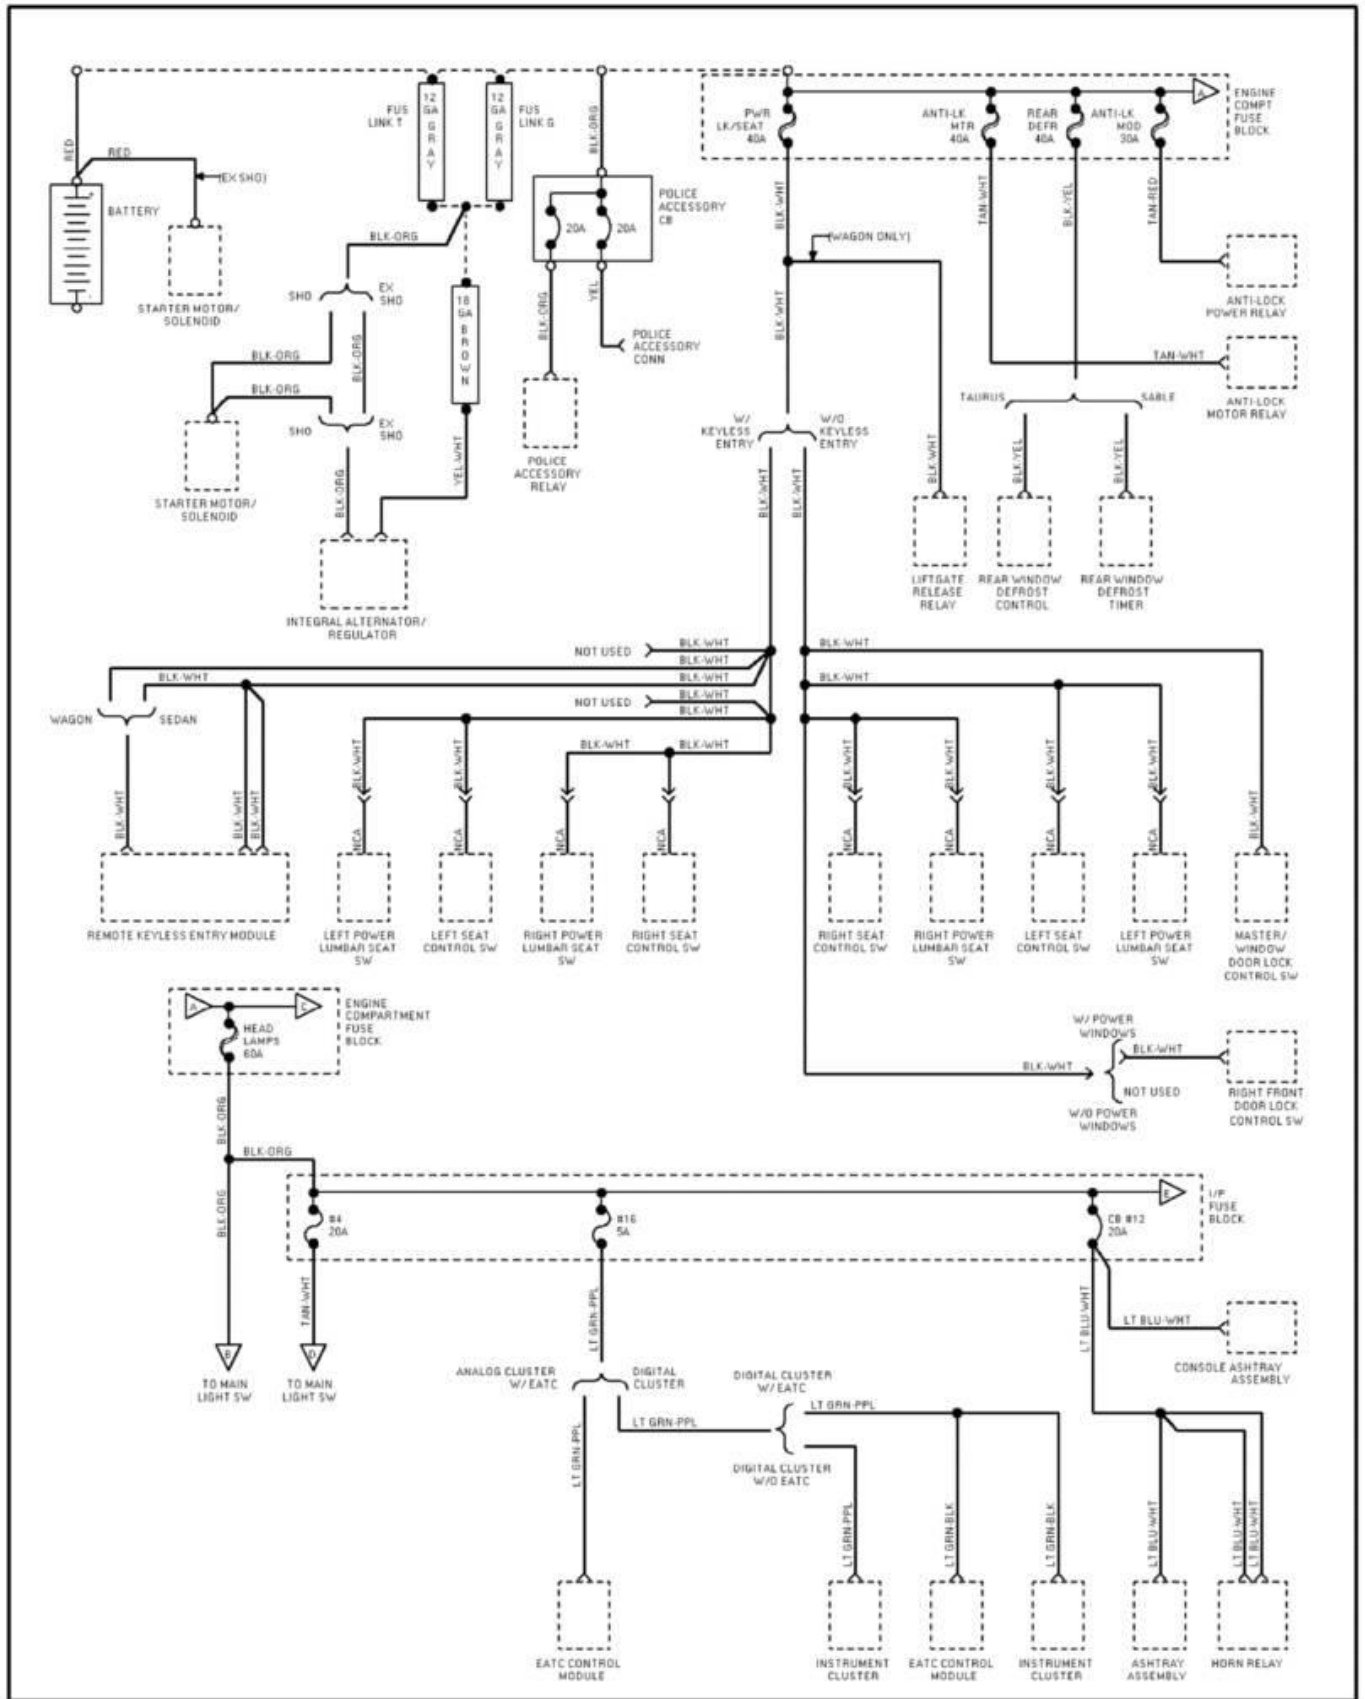

1995 System Wiring Diagrams
Ford - Taurus

PAVLIN

Fig. 82: Power Antenna Circuit
1995 Ford Taurus LX

1995 System Wiring Diagrams
Ford - Taurus

PAVLIN

Fig. 83: Power Distribution Circuit (1 of 6)
1995 Ford Taurus LX