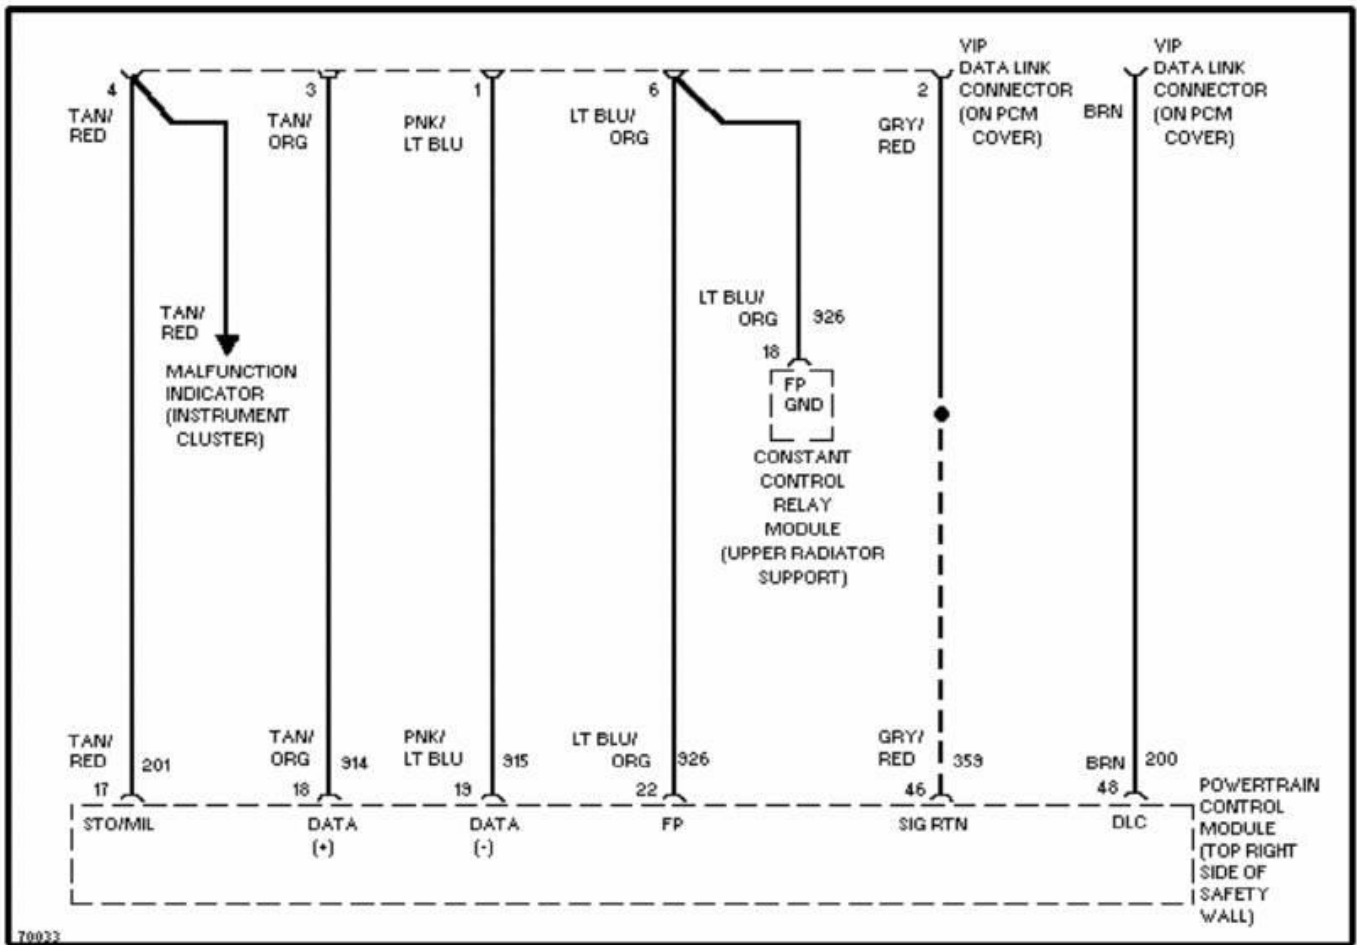

Fig. 19: 3.2L SHO, Computer Data Lines
1995 Ford Taurus LX

1995 System Wiring Diagrams
Ford - Taurus

PAVLIN