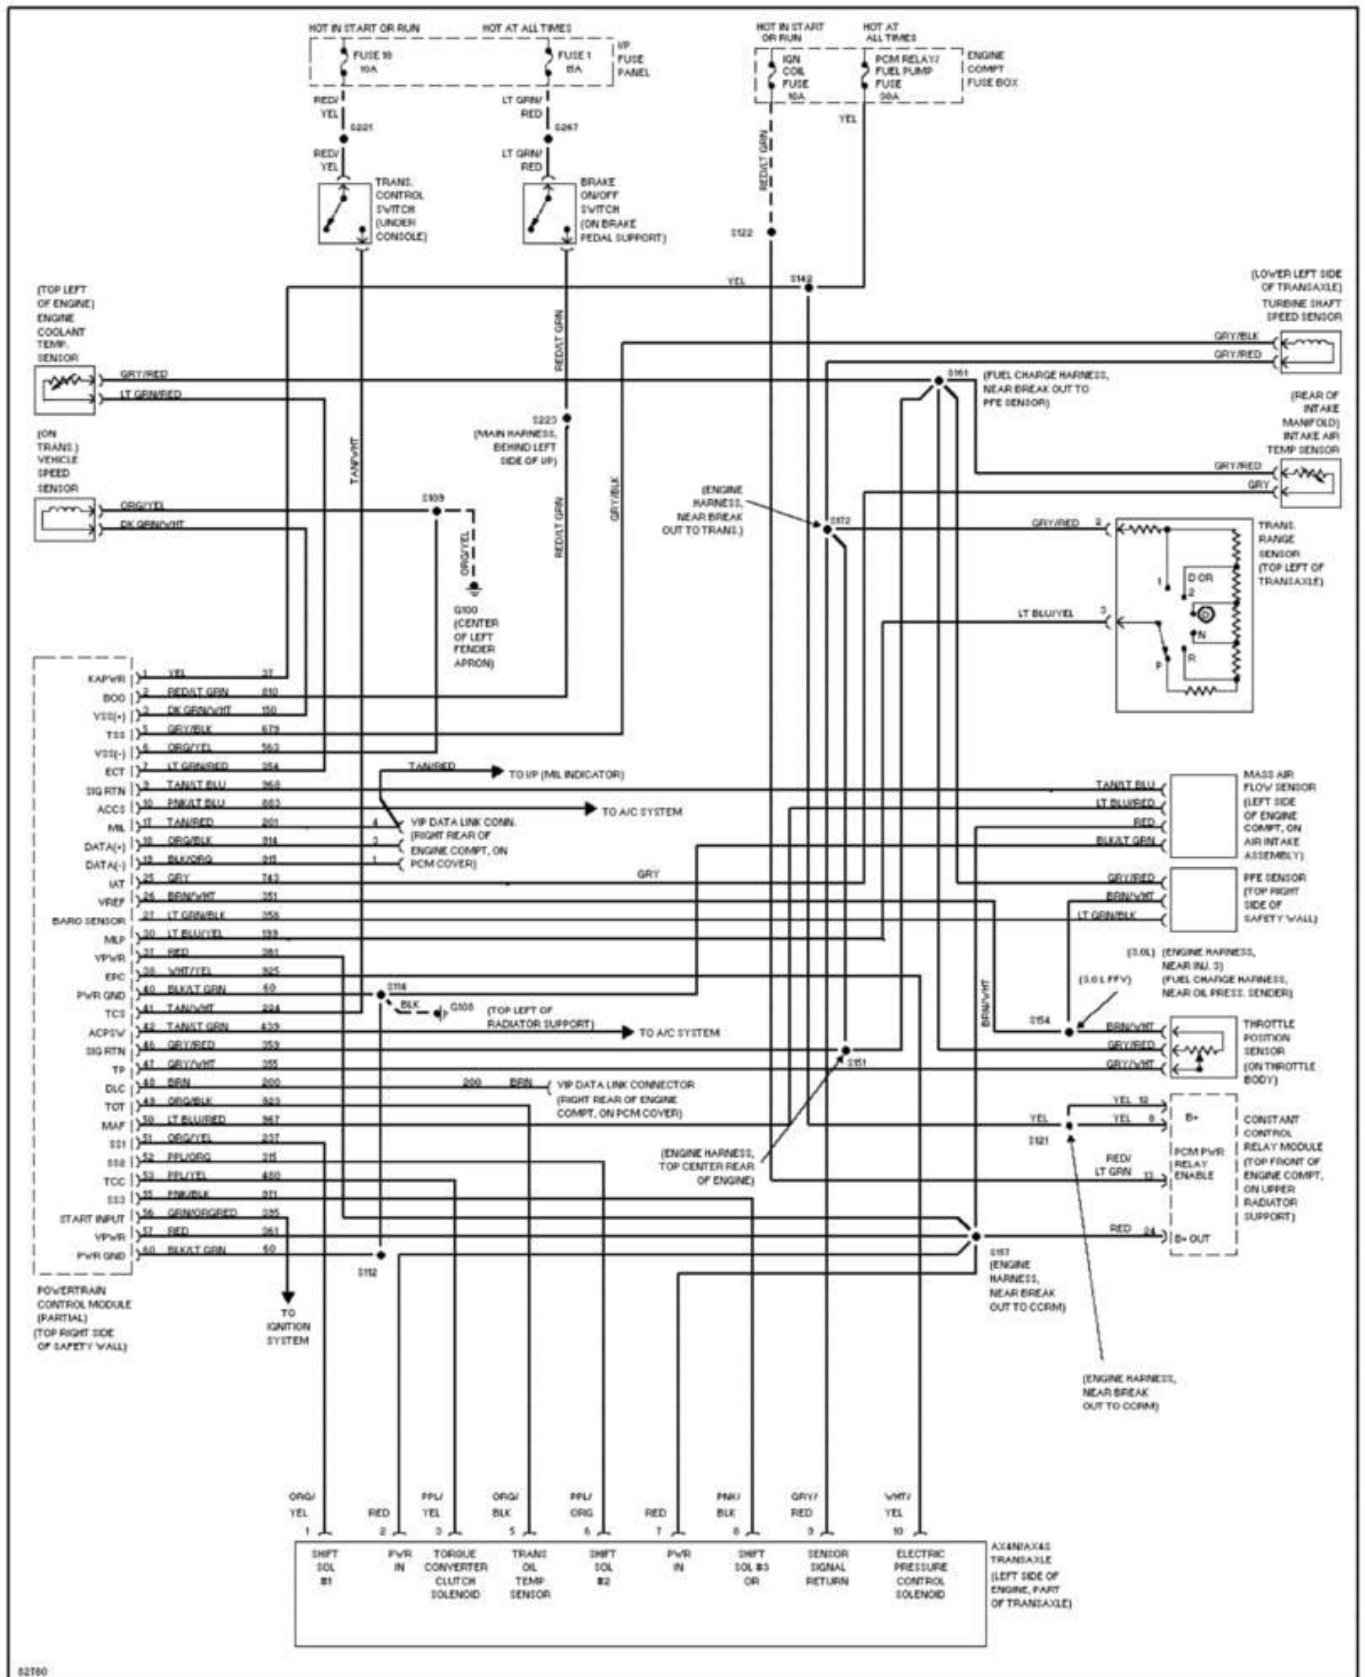

1995 System Wiring Diagrams Ford - Taurus

PAVLIN

Fig. 111: 3.0L Flex Fuel, Transmission Circuit
1995 Ford Taurus LX