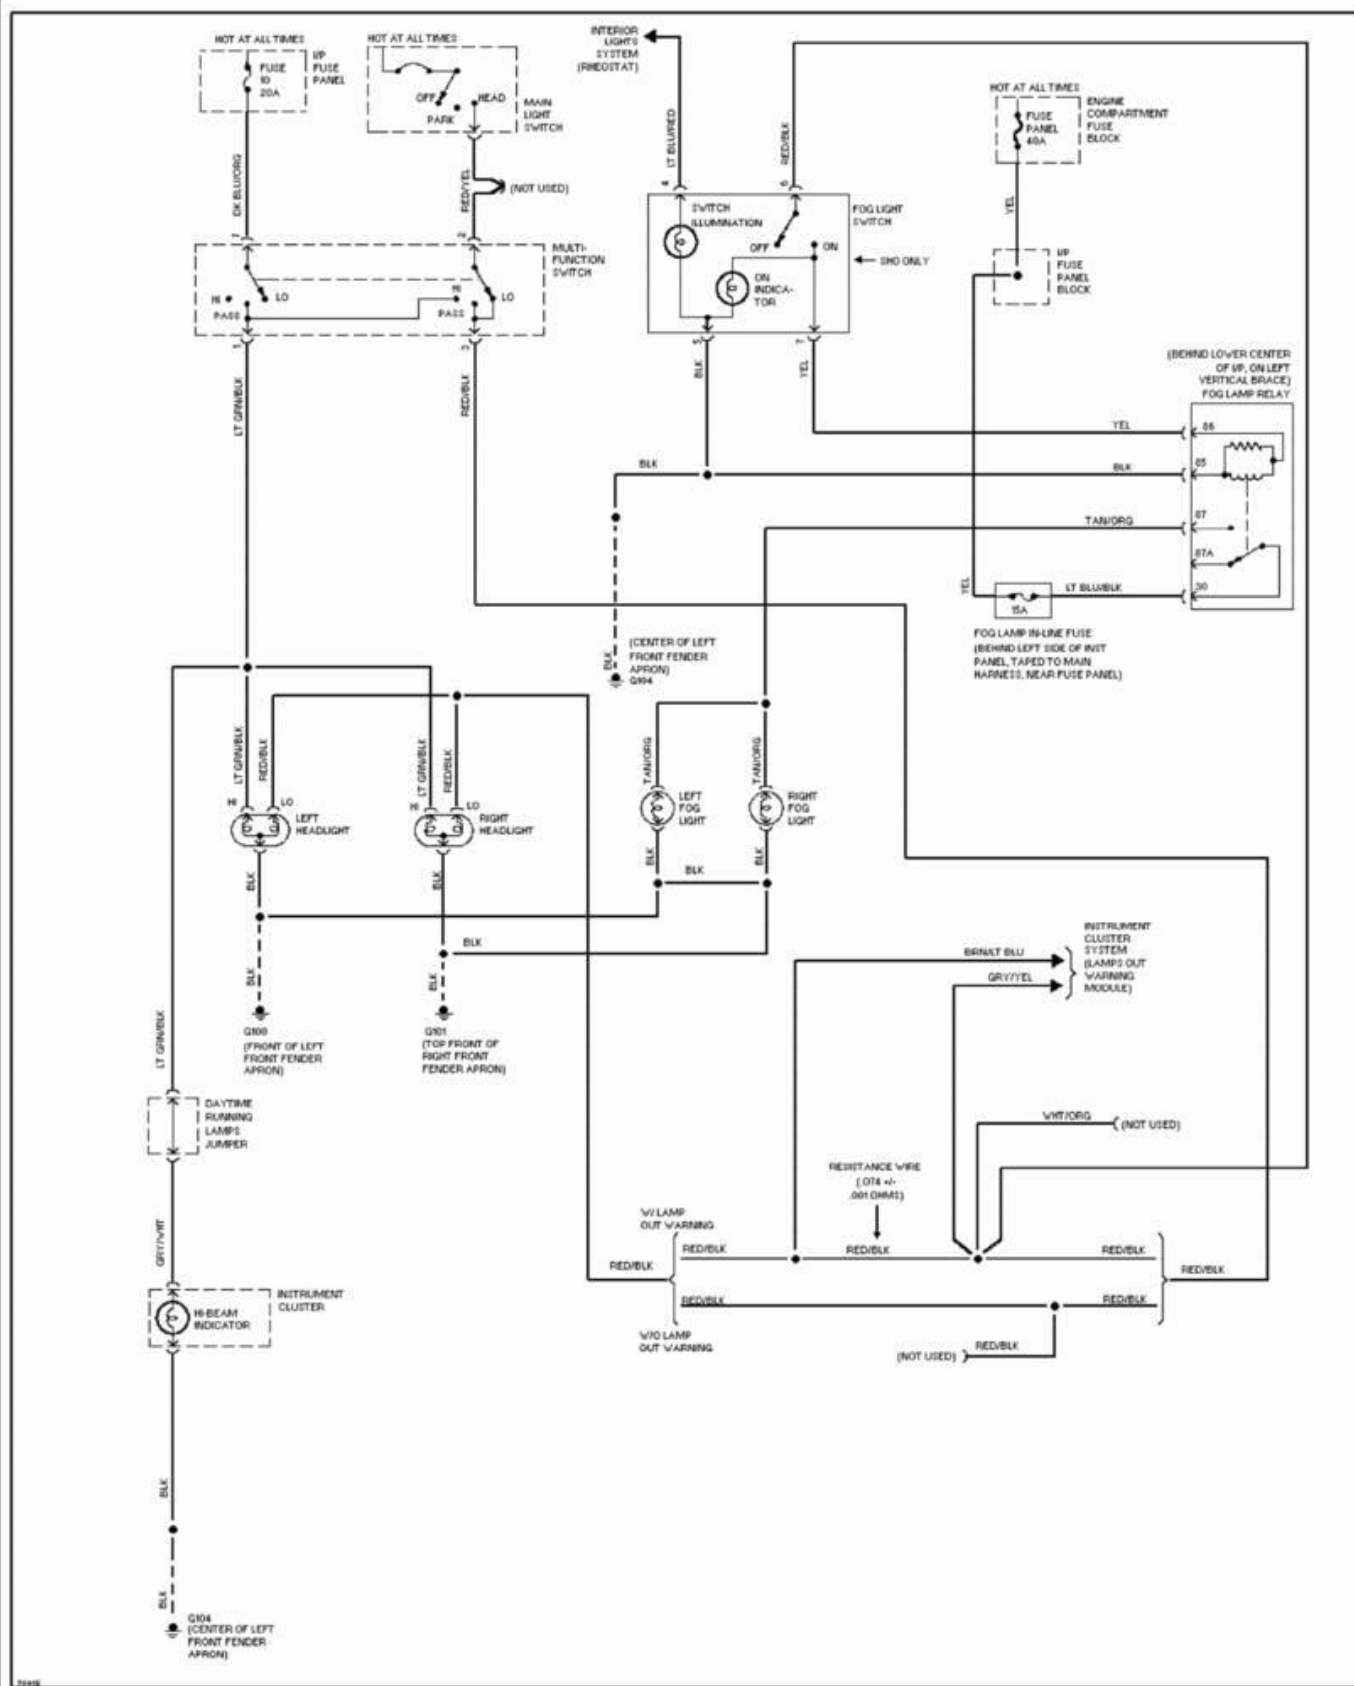

70914

1995 System Wiring Diagrams Ford - Taurus

PAVLIN

Fig. 54: Headlamps/Fog Lamps Circuit, W/ DRL
1995 Ford Taurus LX

1995 System Wiring Diagrams Ford - Taurus

PAVLIN

Fig. 55: Headlamps/Fog Lamps Circuit, W/O DRL
1995 Ford Taurus LX