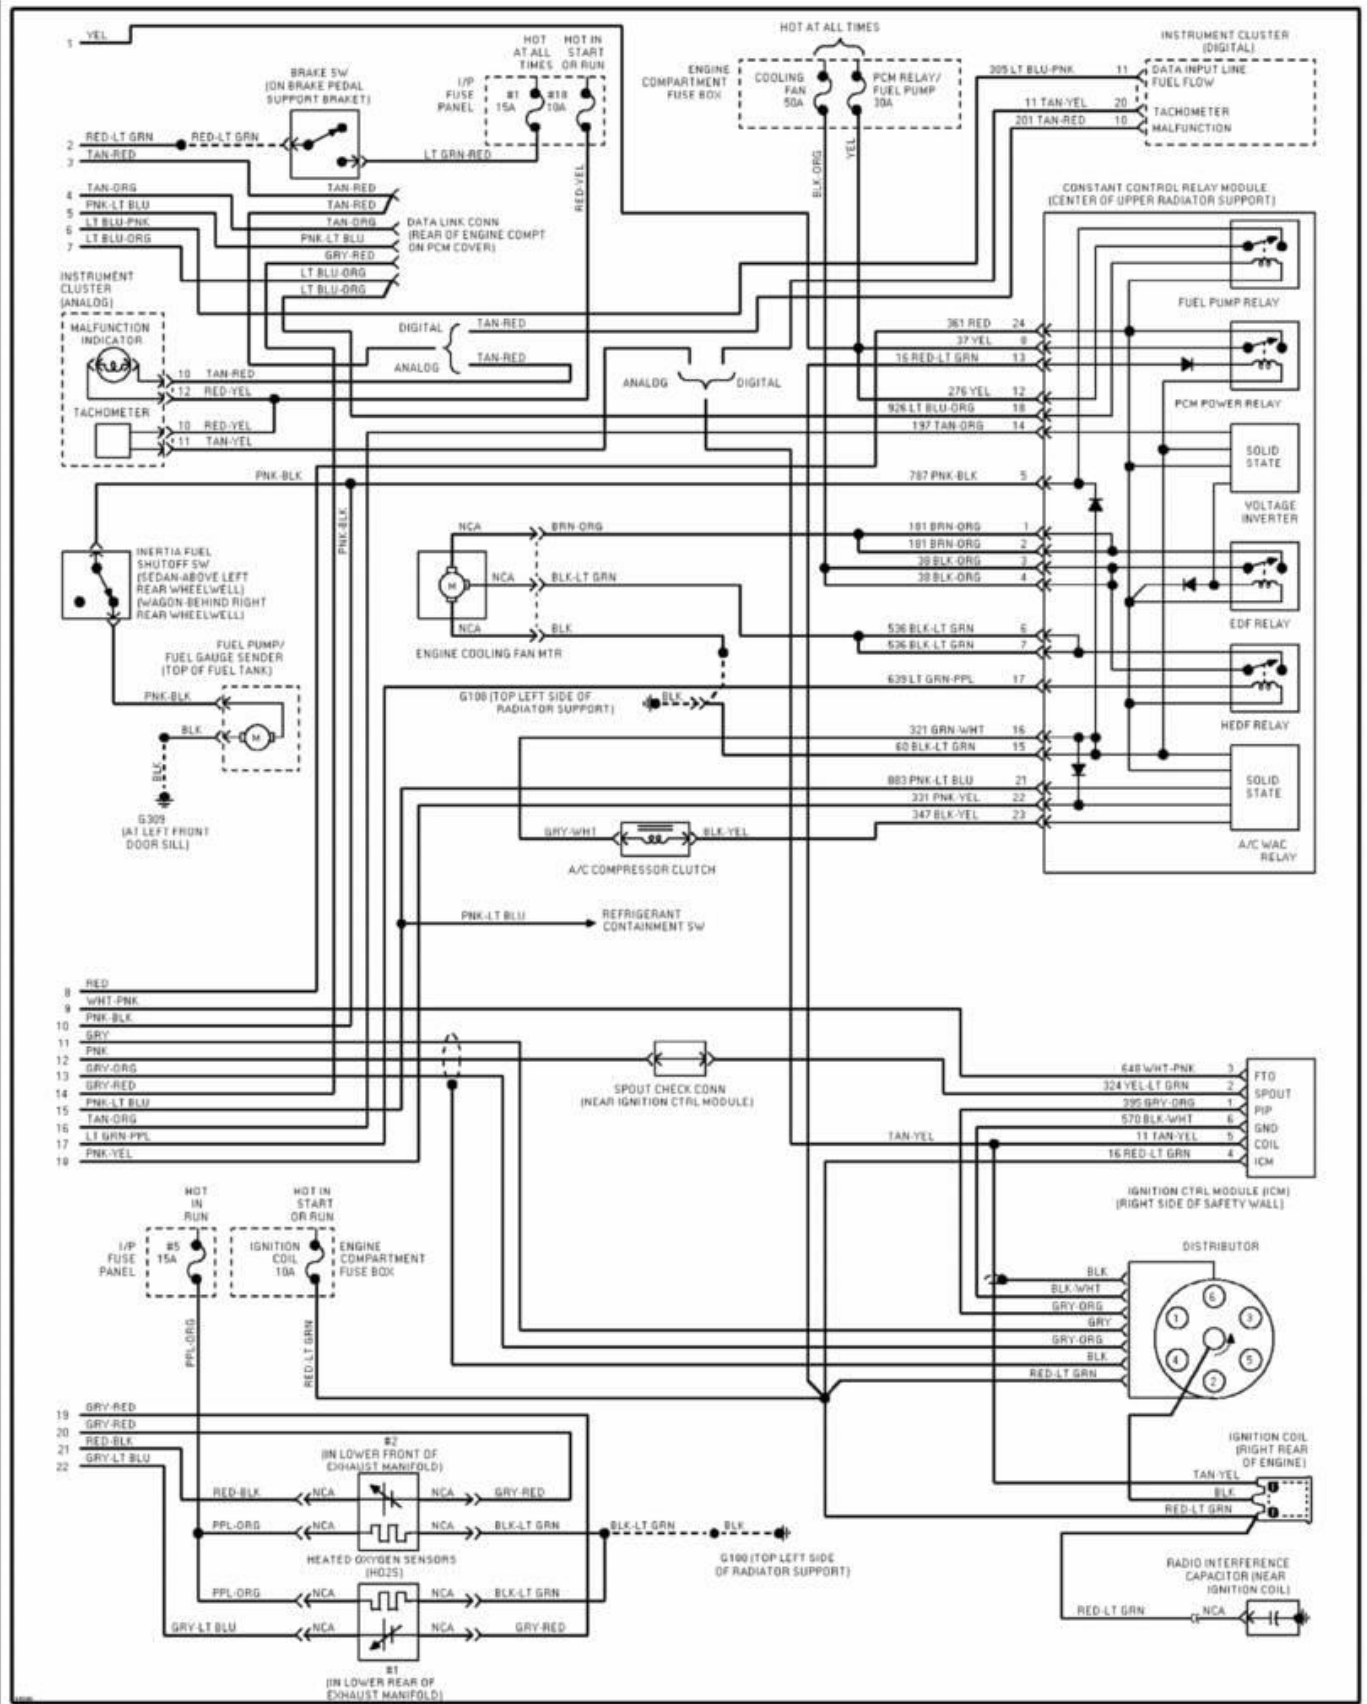

Fig. 43: Exterior Light Circuit, Sedan W/ Lamp Out Warning
1995 Ford Taurus LX

1995 System Wiring Diagrams Ford - Taurus

PAVLIN

Fig. 42: 3.8L, Engine Performance Circuits (2 of 2)
1995 Ford Taurus LX