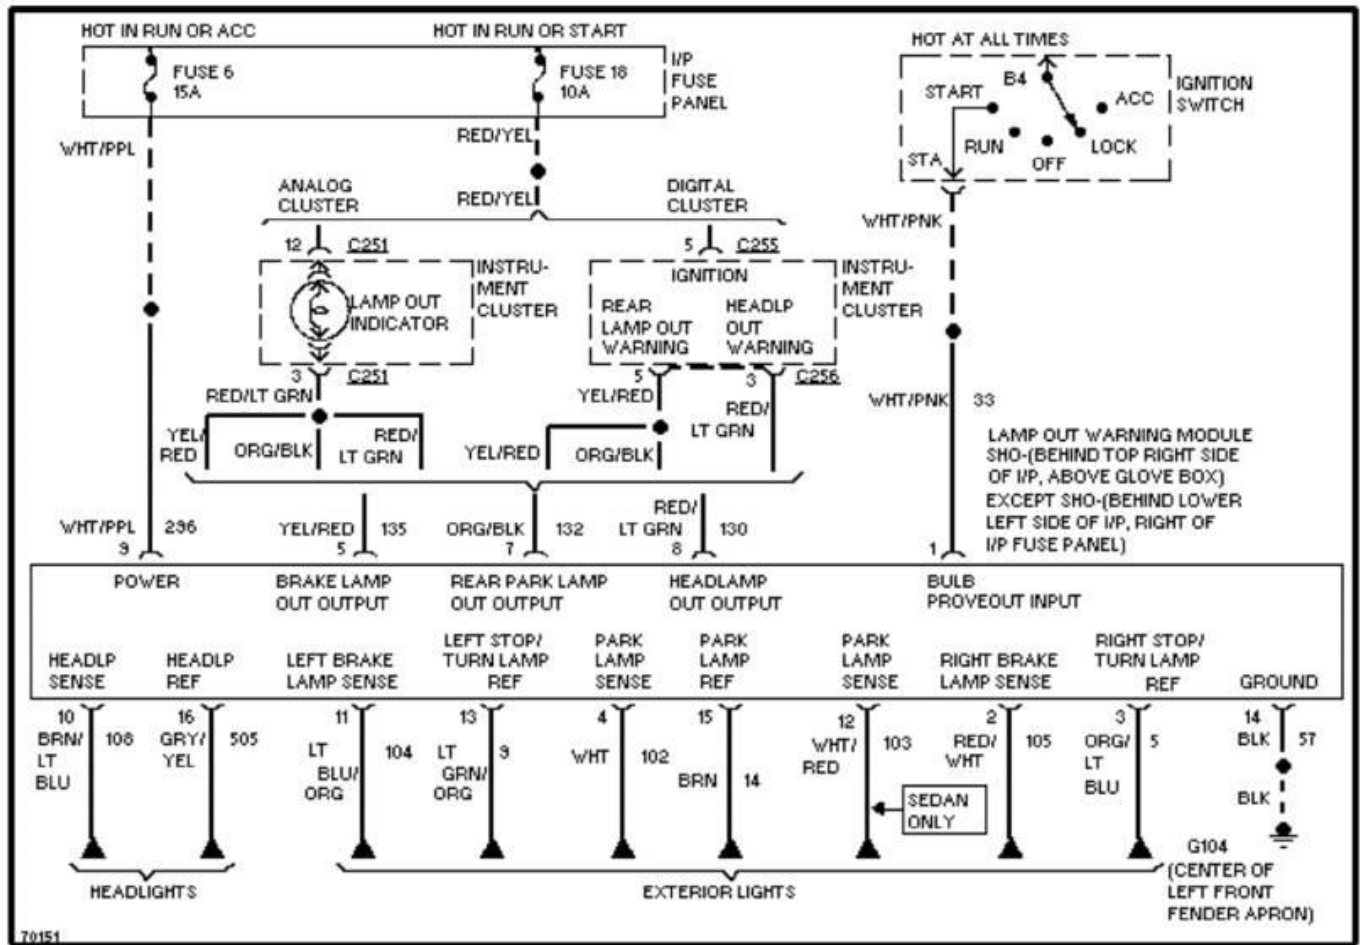

1995 System Wiring Diagrams Ford - Taurus

PAVLIN

Fig. 68: 3.0L, Electronic Cluster Circuit (2 of 2)
1995 Ford Taurus LX

**1995 System Wiring Diagrams
Ford - Taurus**

PAVLIN

Fig. 69: 3.0L, Lamp Monitor Circuit
1995 Ford Taurus LX