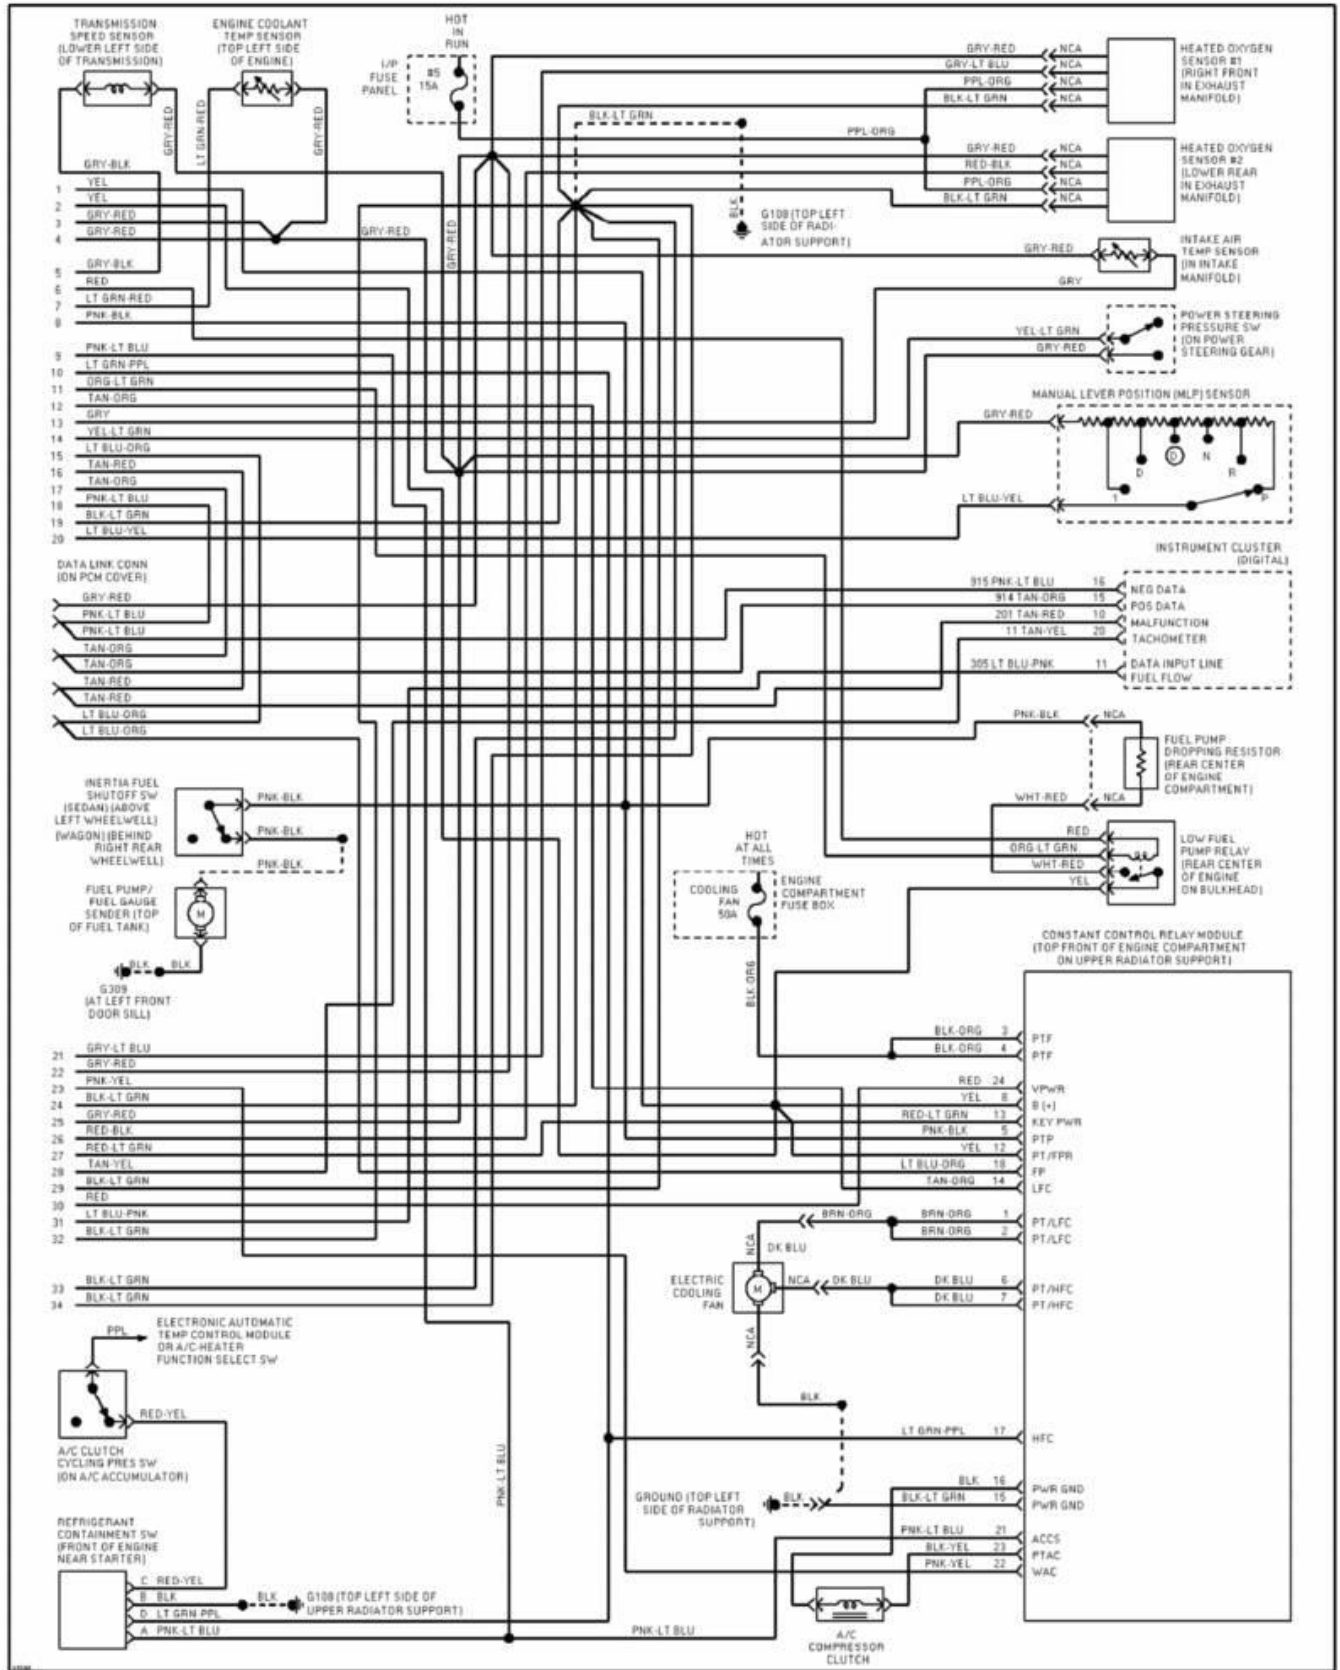

1995 System Wiring Diagrams Ford - Taurus

PAVLIN

Fig. 34: 3.0L Flex Fuel, Engine Performance Circuits (2 of 2)
1995 Ford Taurus LX