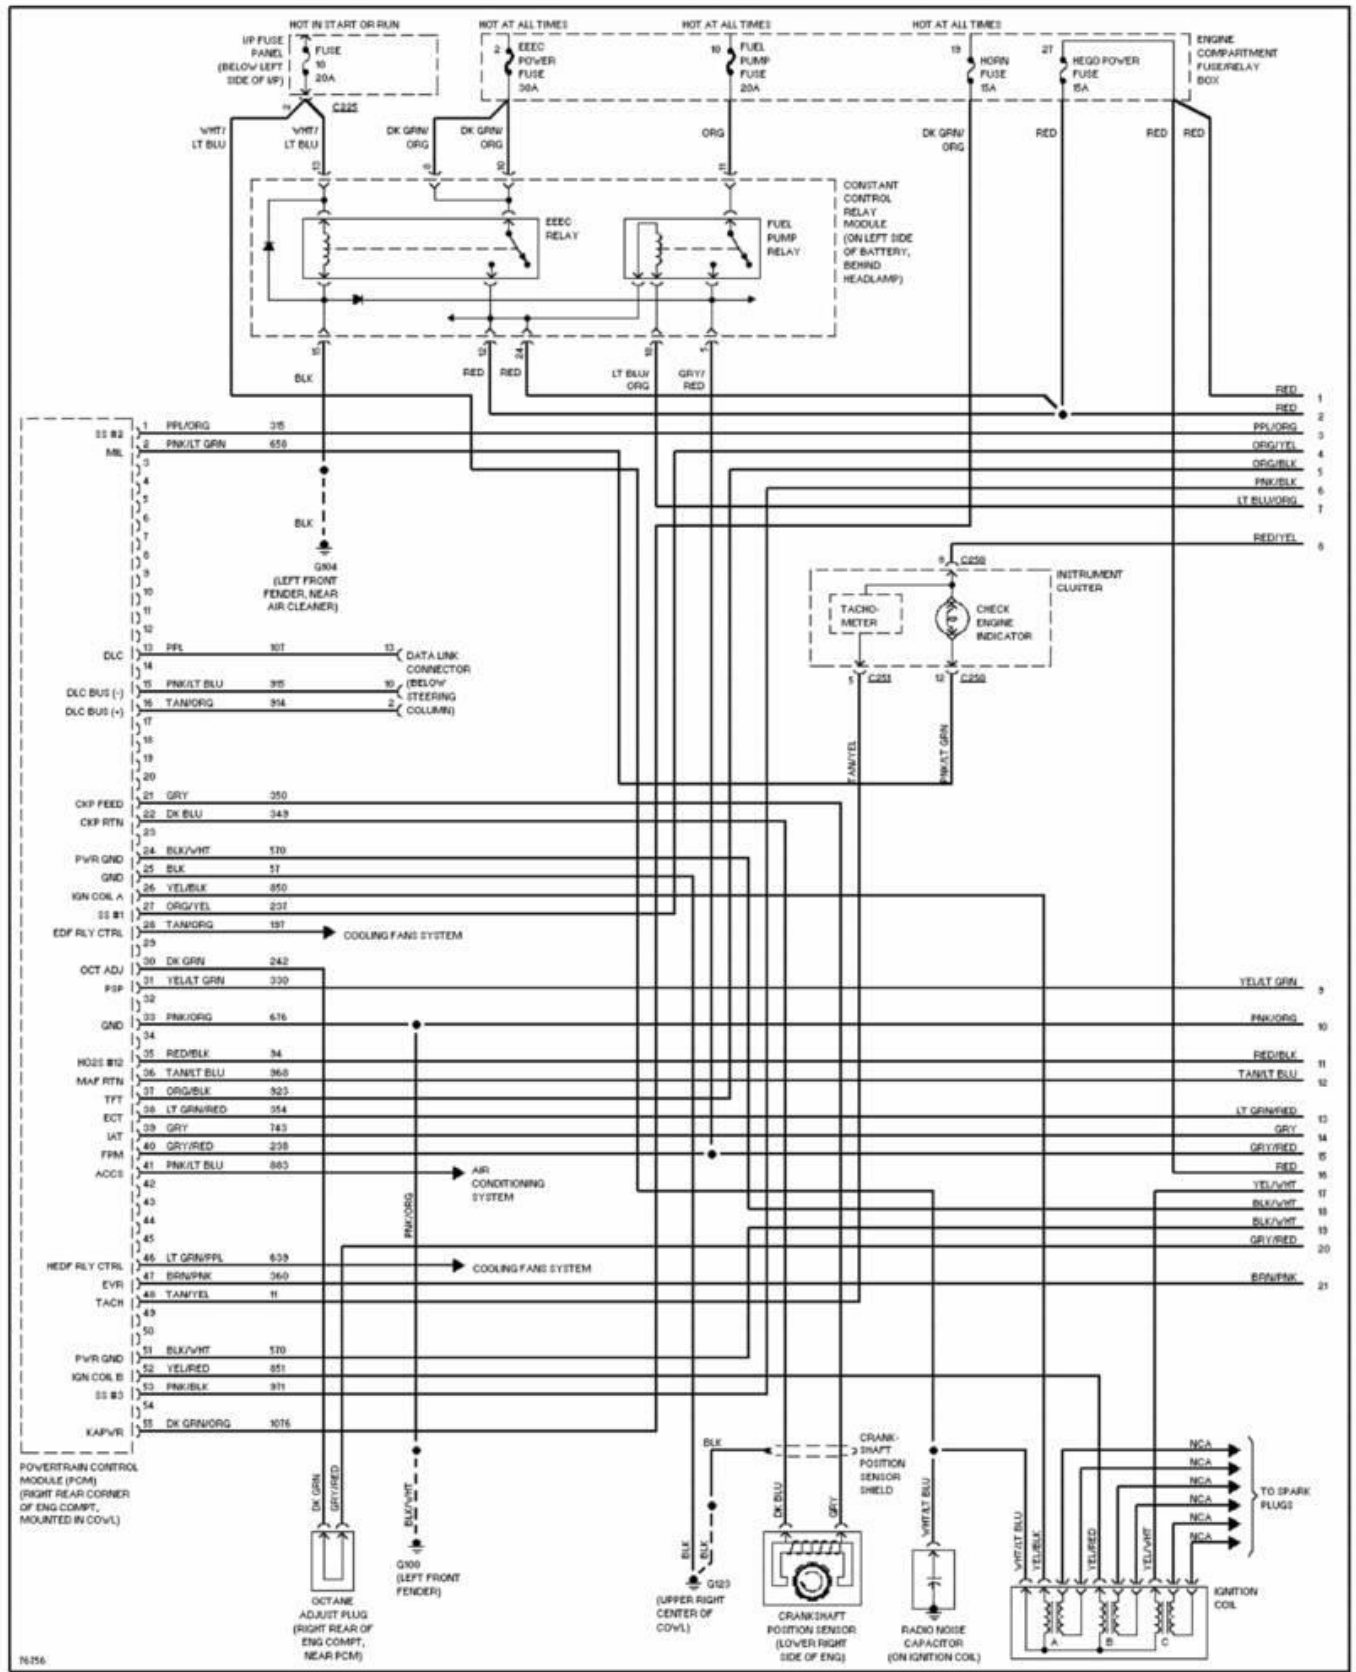

1996 System Wiring Diagrams Ford - Taurus

PAVLIN

Fig. 14: Electronic Suspension Circuit
1996 Ford Taurus LX

17432

1996 System Wiring Diagrams Ford - Taurus

PAVLIN

Fig. 15: 3.0L 12-Valve, Engine Performance Circuits (1 of 3)
1996 Ford Taurus LX