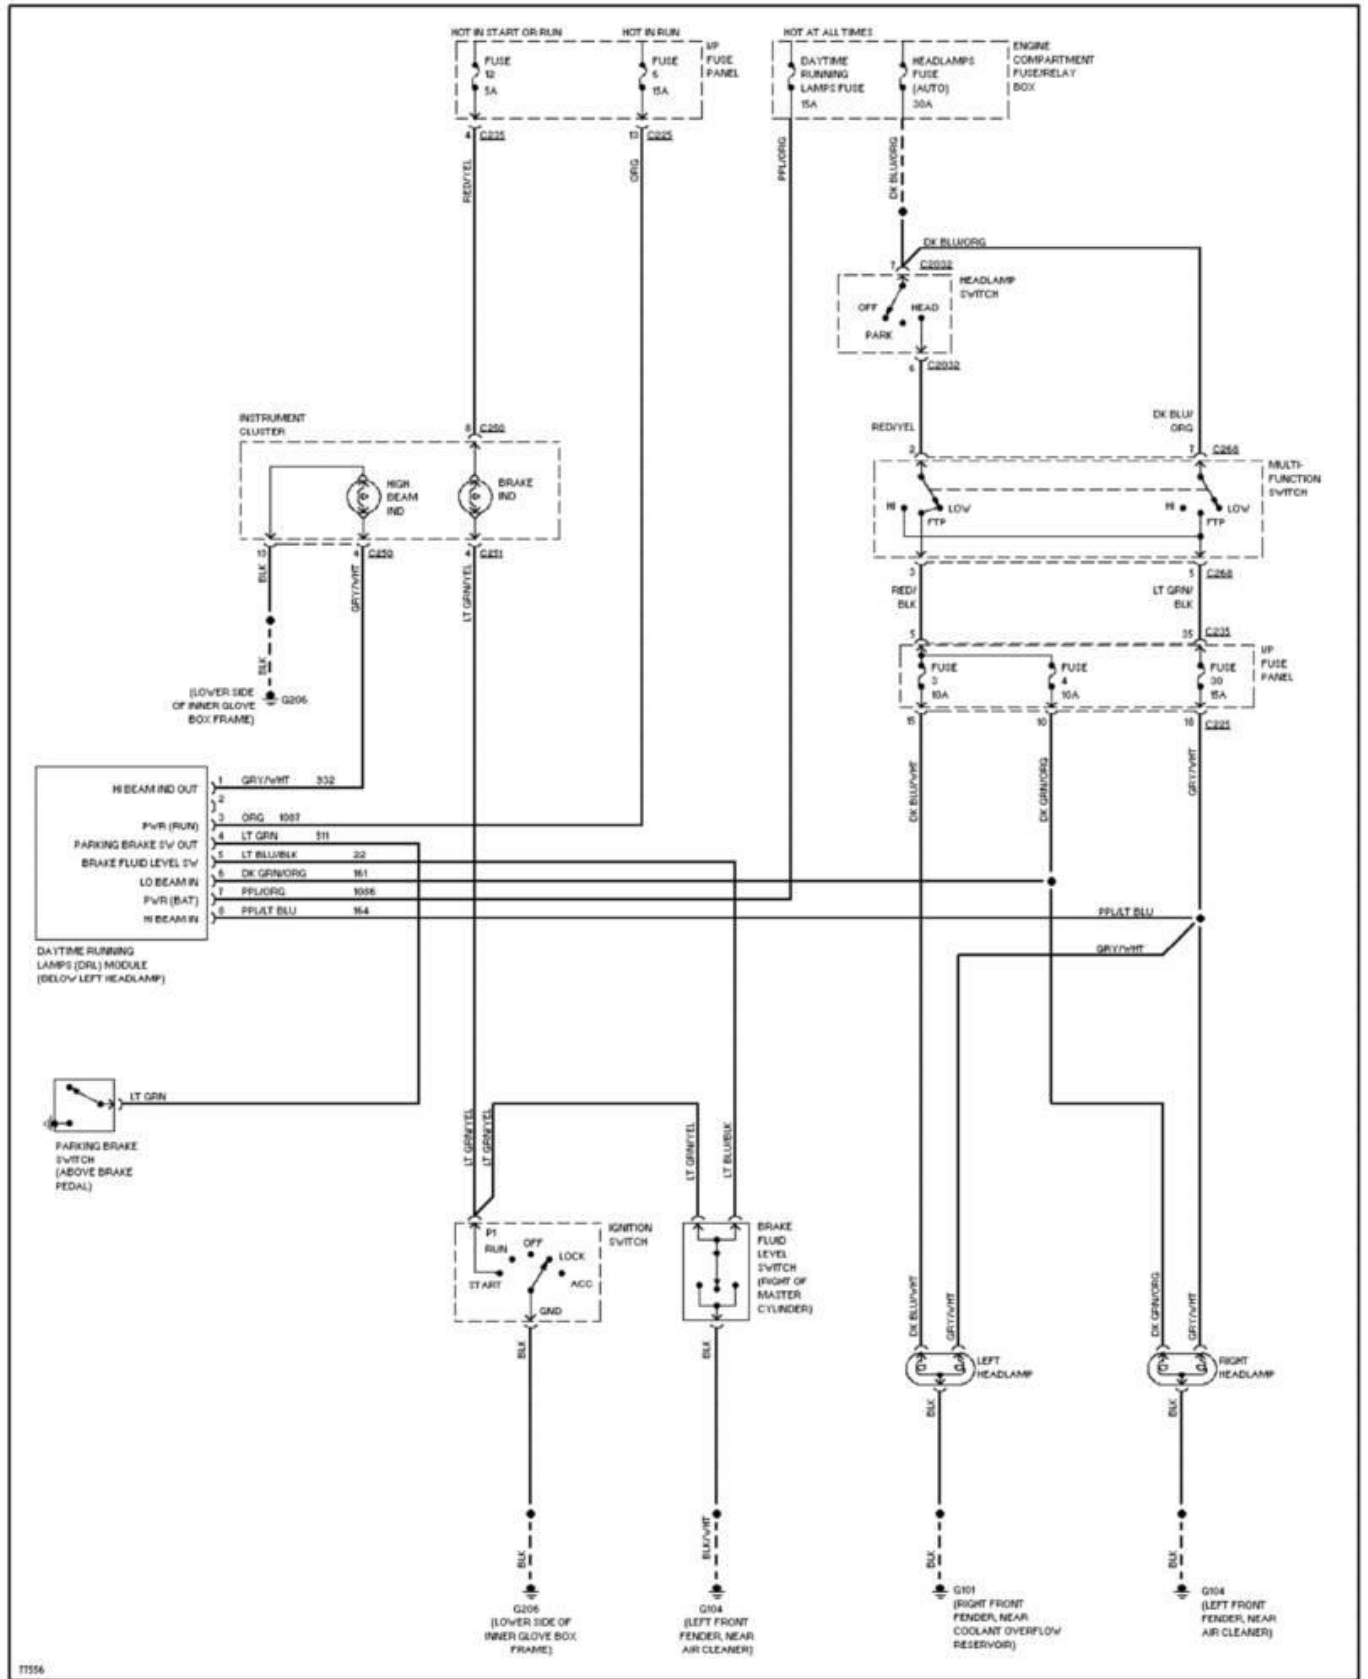

1996 System Wiring Diagrams
Ford - Taurus

PAVLIN

Fig. 43: Headlamps Circuit, W/ DRL
1996 Ford Taurus LX

11556