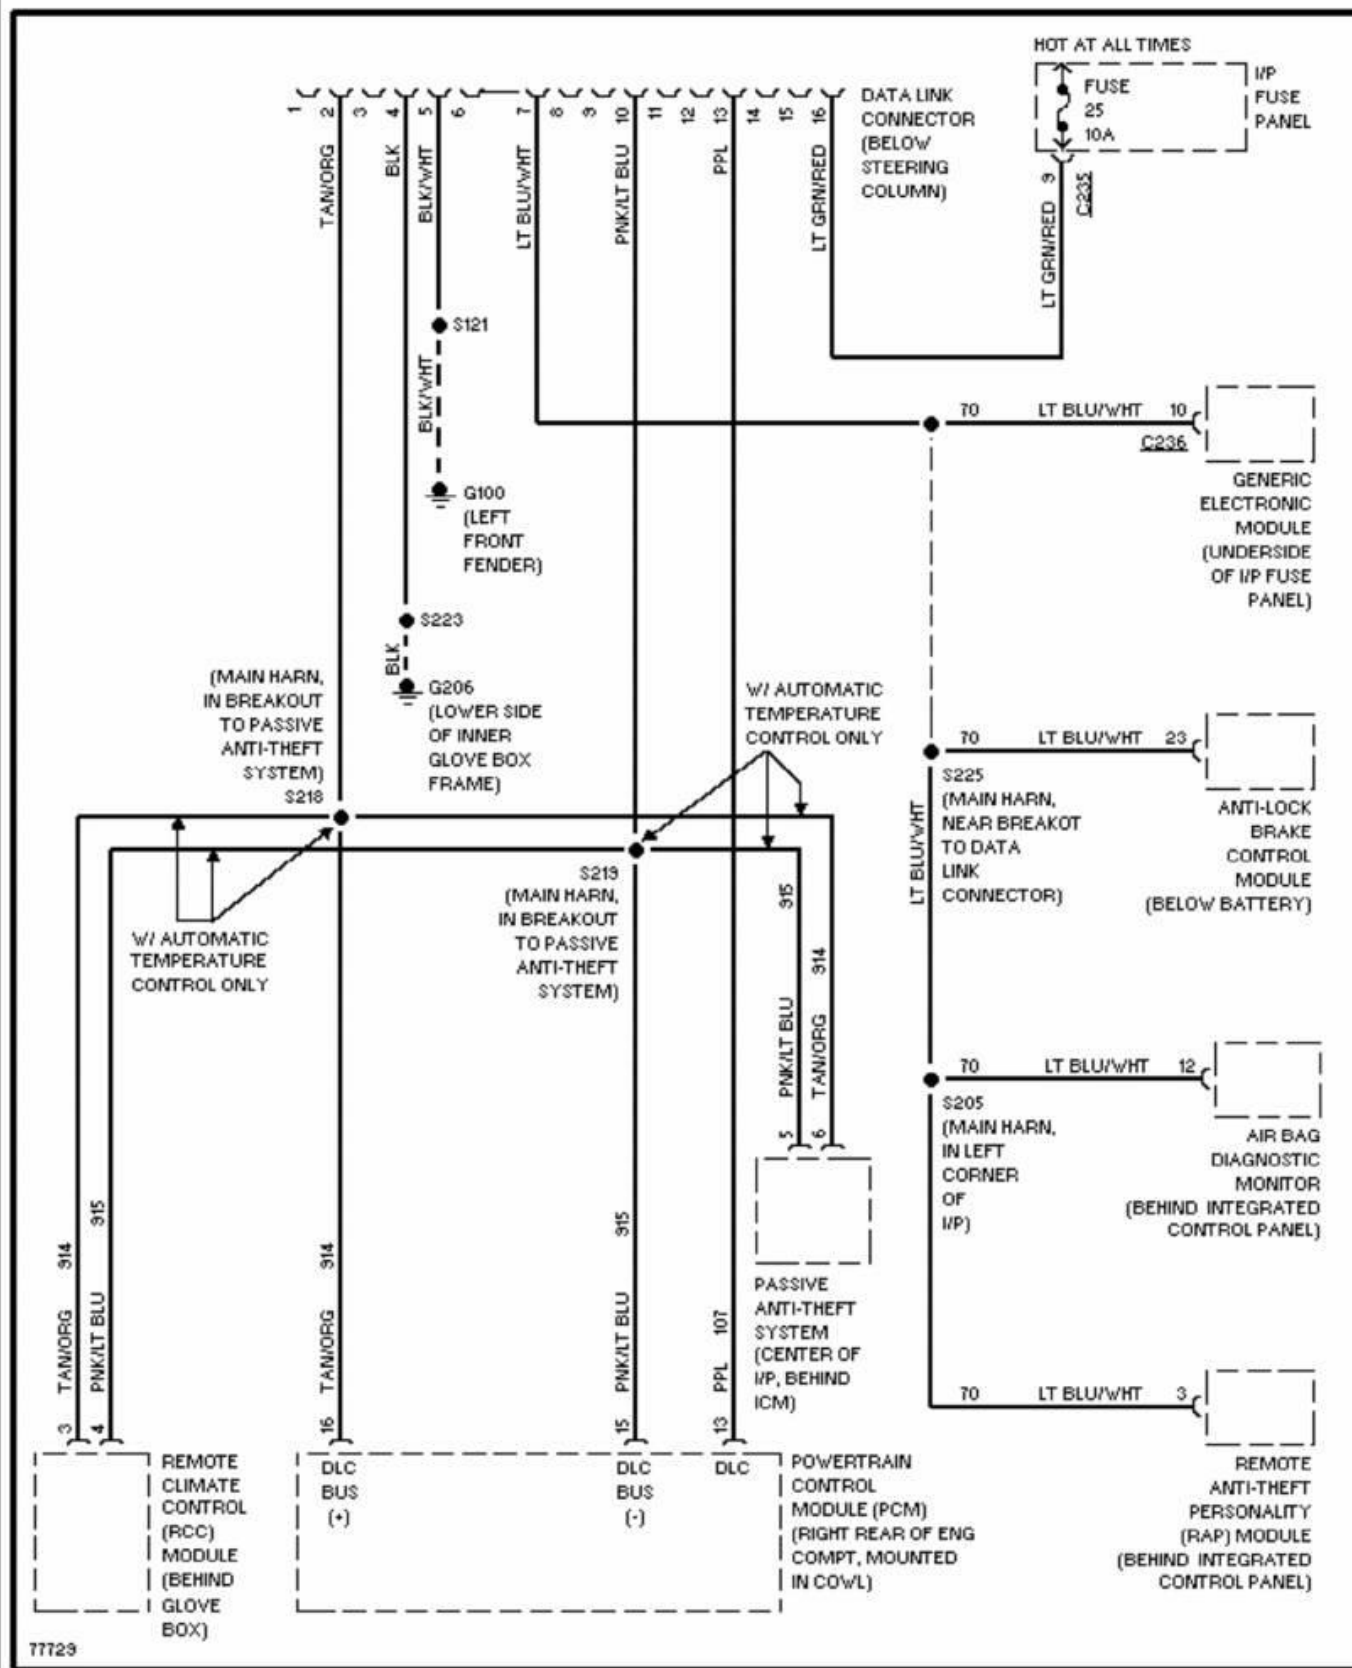

PAVLIN

Fig. 3: Anti-lock Brake Circuits
1996 Ford Taurus LX

1996 System Wiring Diagrams
Ford - Taurus

PAVLIN

Fig. 6: Computer Data Lines
1996 Ford Taurus LX

1996 System Wiring Diagrams
Ford - Taurus

PAVLIN

Fig. 7: Cooling Fan Circuit
1996 Ford Taurus LX