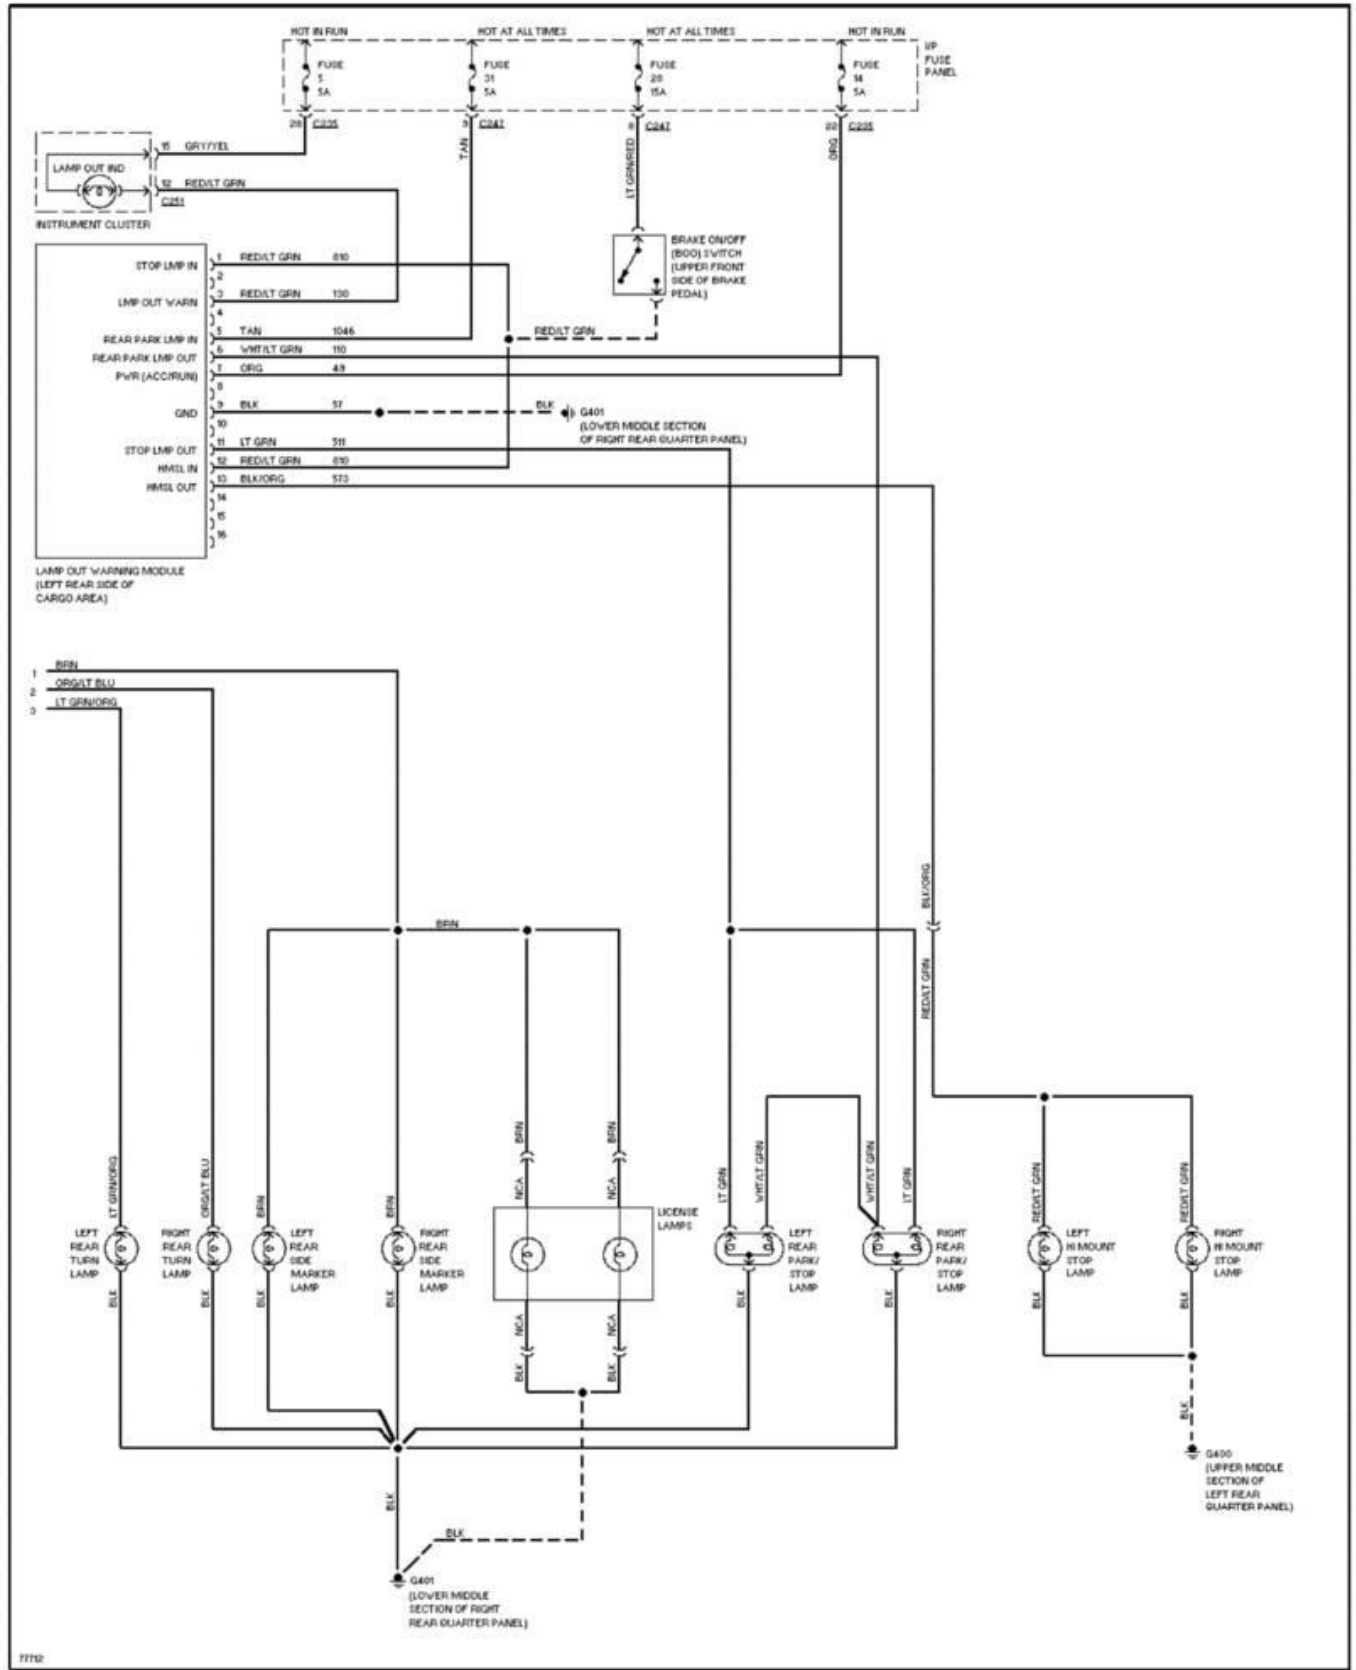

1996 System Wiring Diagrams
Ford - Taurus

PAVLIN

Fig. 34: Exterior Lamps Circuit, Wagon W/ Lamp Out Warning (2 of 2)
1996 Ford Taurus LX