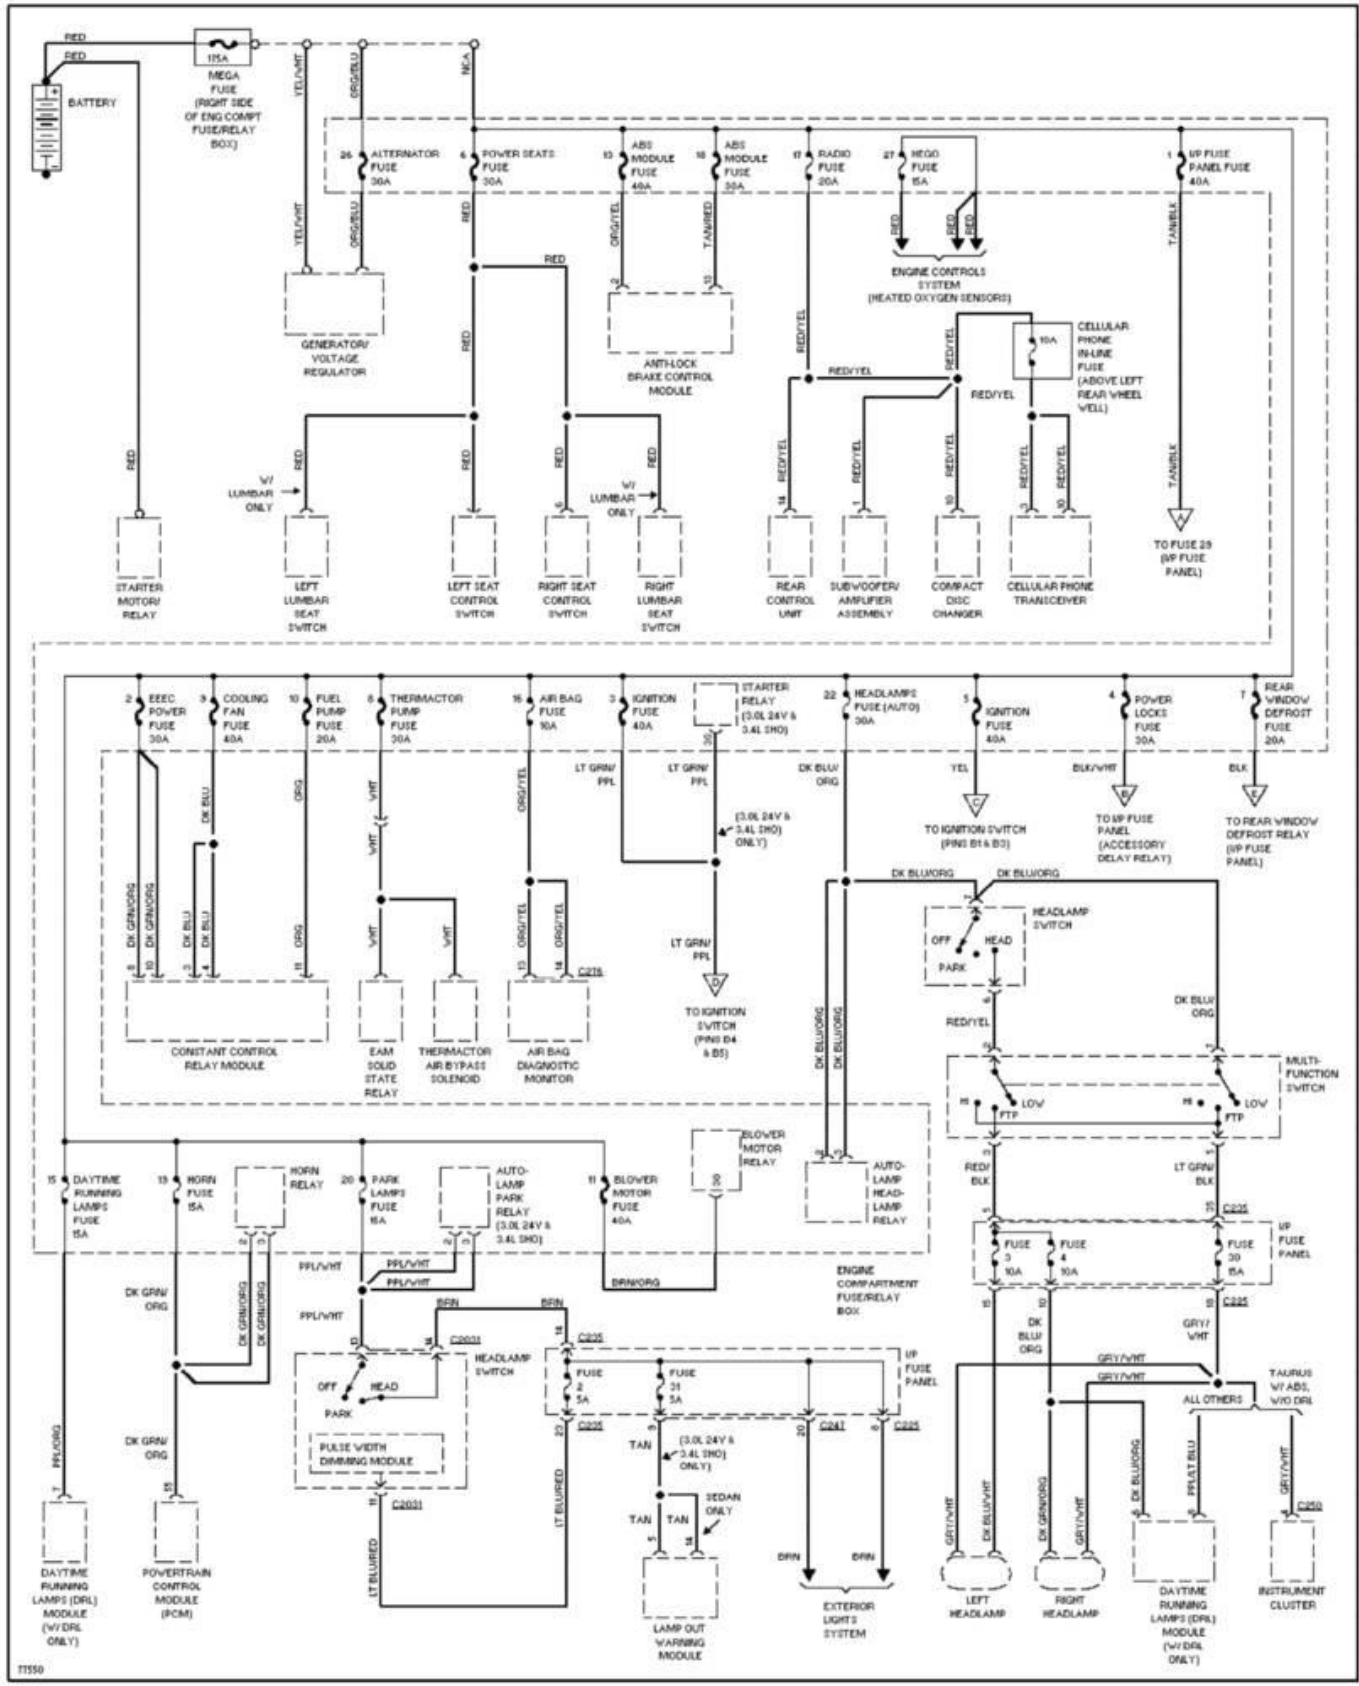

1996 System Wiring Diagrams
Ford - Taurus

PAVLIN

Fig. 53: Power Antenna Circuit
1996 Ford Taurus LX

77741

1996 System Wiring Diagrams Ford - Taurus

PAVLIN

Fig. 54: Power Distribution Circuit (1 of 3)
1996 Ford Taurus LX