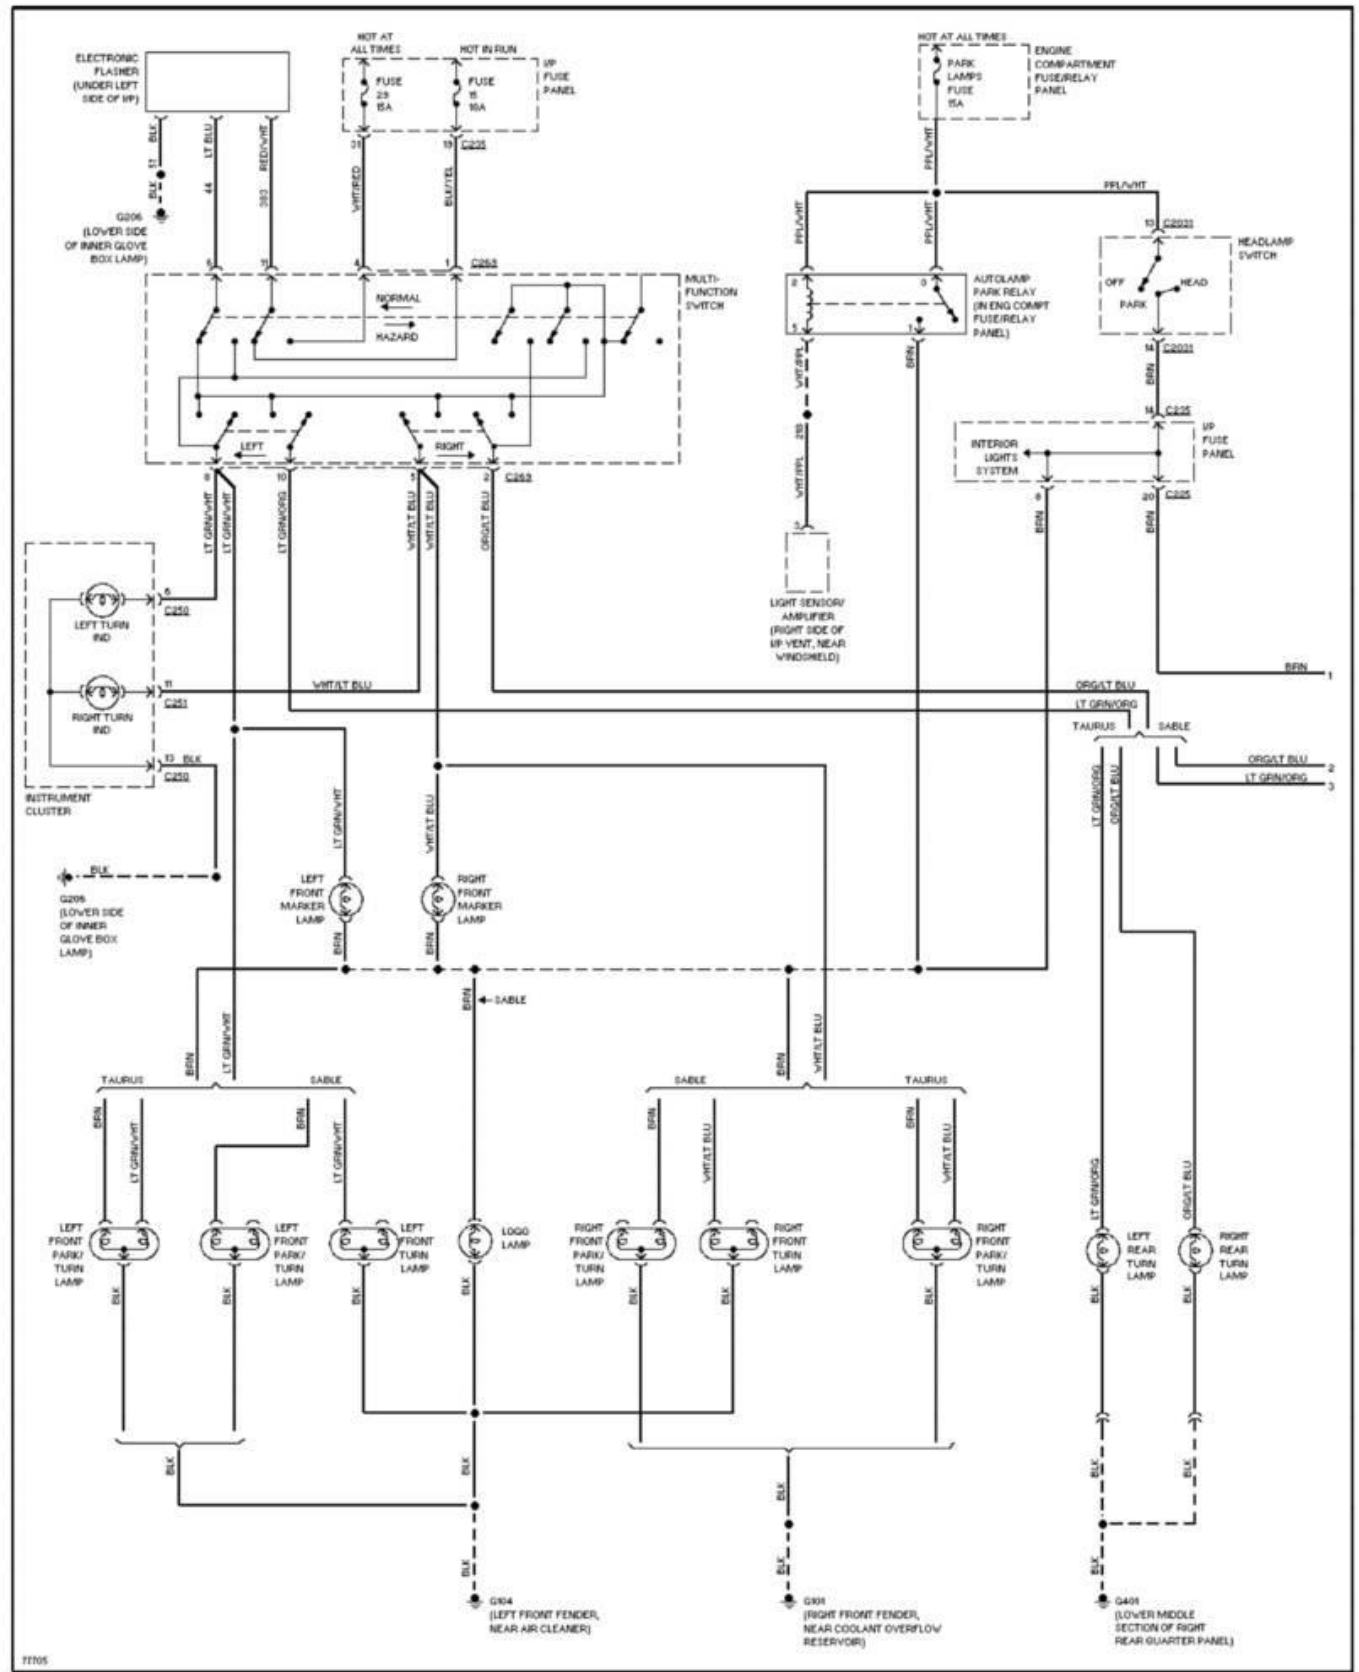

1996 System Wiring Diagrams Ford - Taurus

PAVLIN

Fig. 30: Exterior Lamps Circuit, Sedan W/ Lamp Out Warning (2 of 2)
1996 Ford Taurus LX

1996 System Wiring Diagrams
Ford - Taurus

PAVLIN

Fig. 31: Exterior Lamps Circuit, Sedan W/O Lamp Out Warning (1 of 2)
1996 Ford Taurus LX