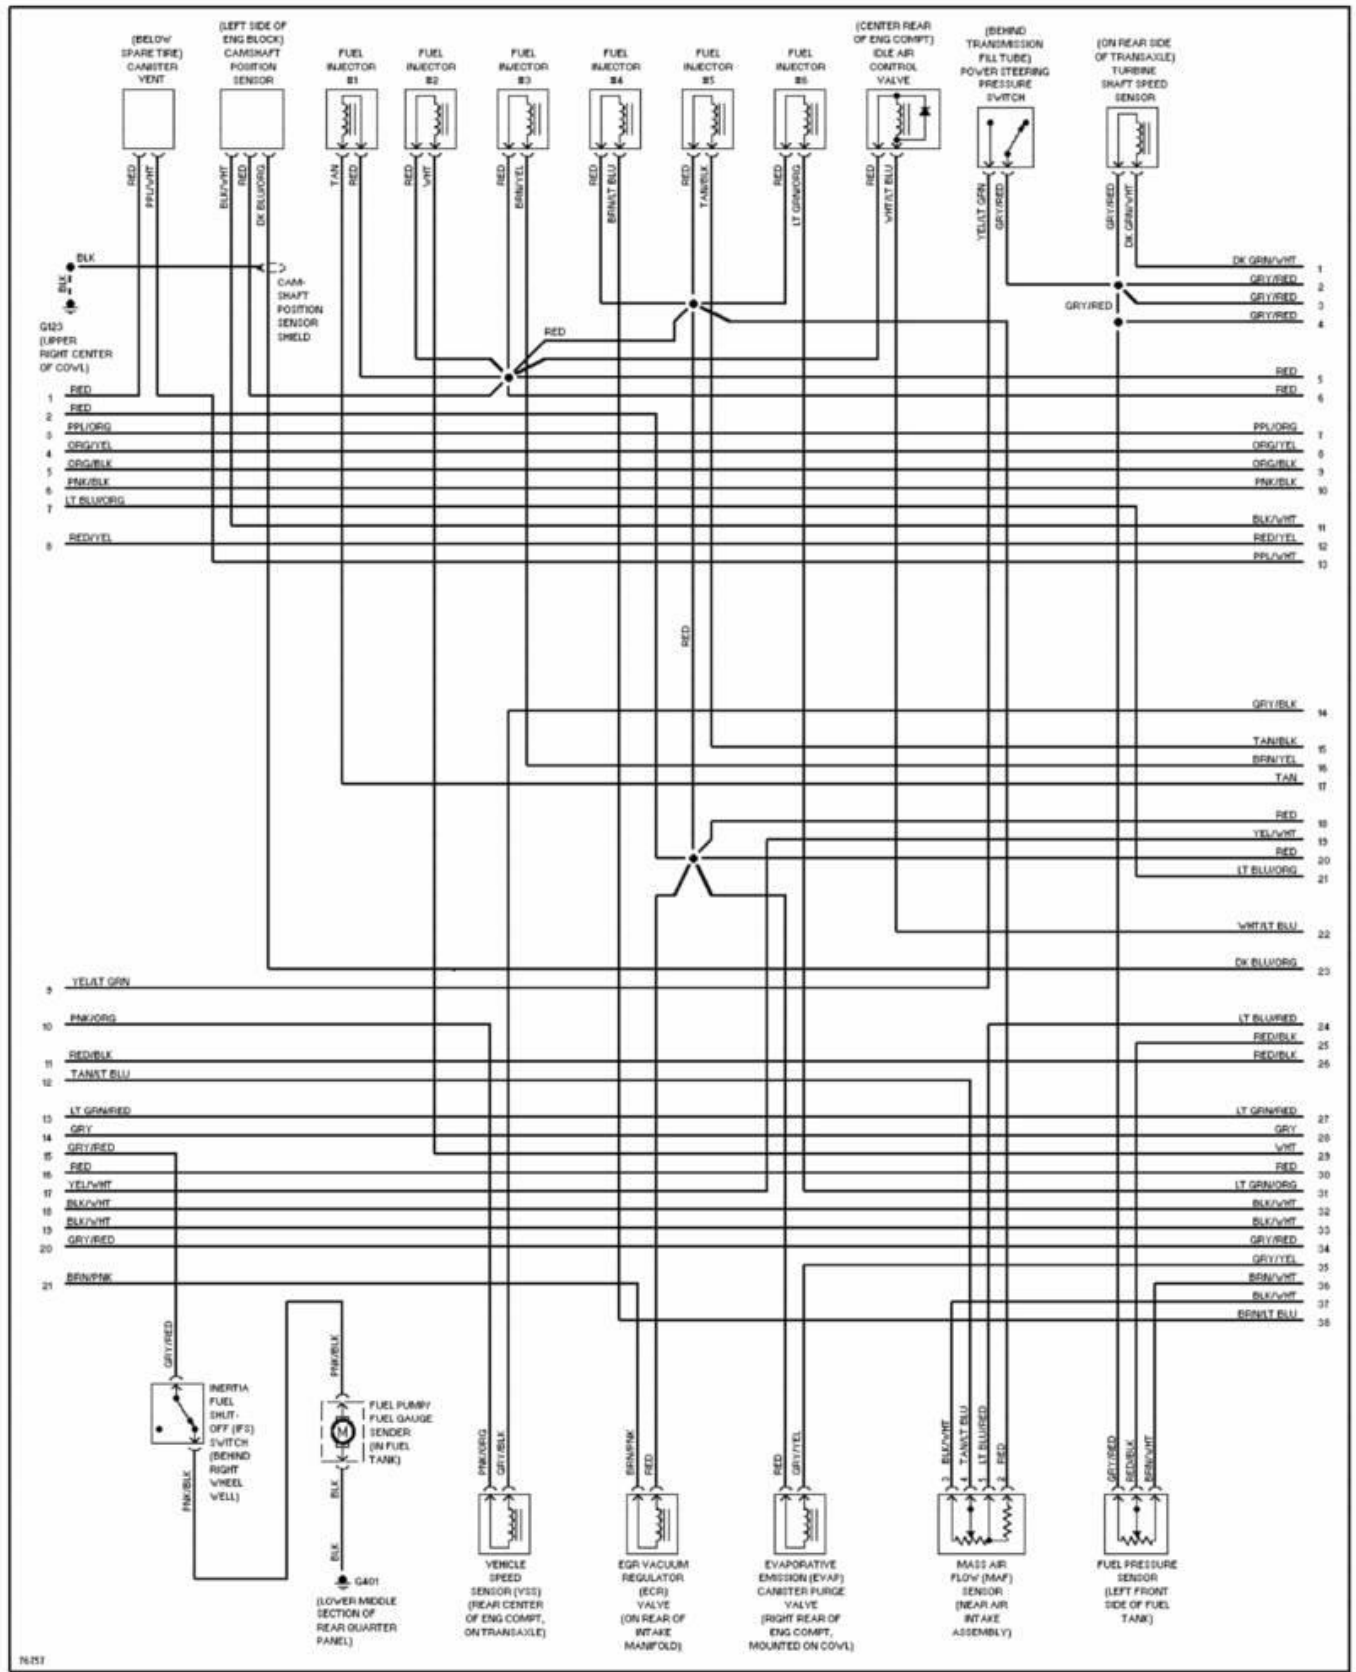

1996 System Wiring Diagrams
Ford - Taurus

PAVLIN

Fig. 16: 3.0L 12-Valve, Engine Performance Circuits (2 of 3)
1996 Ford Taurus LX