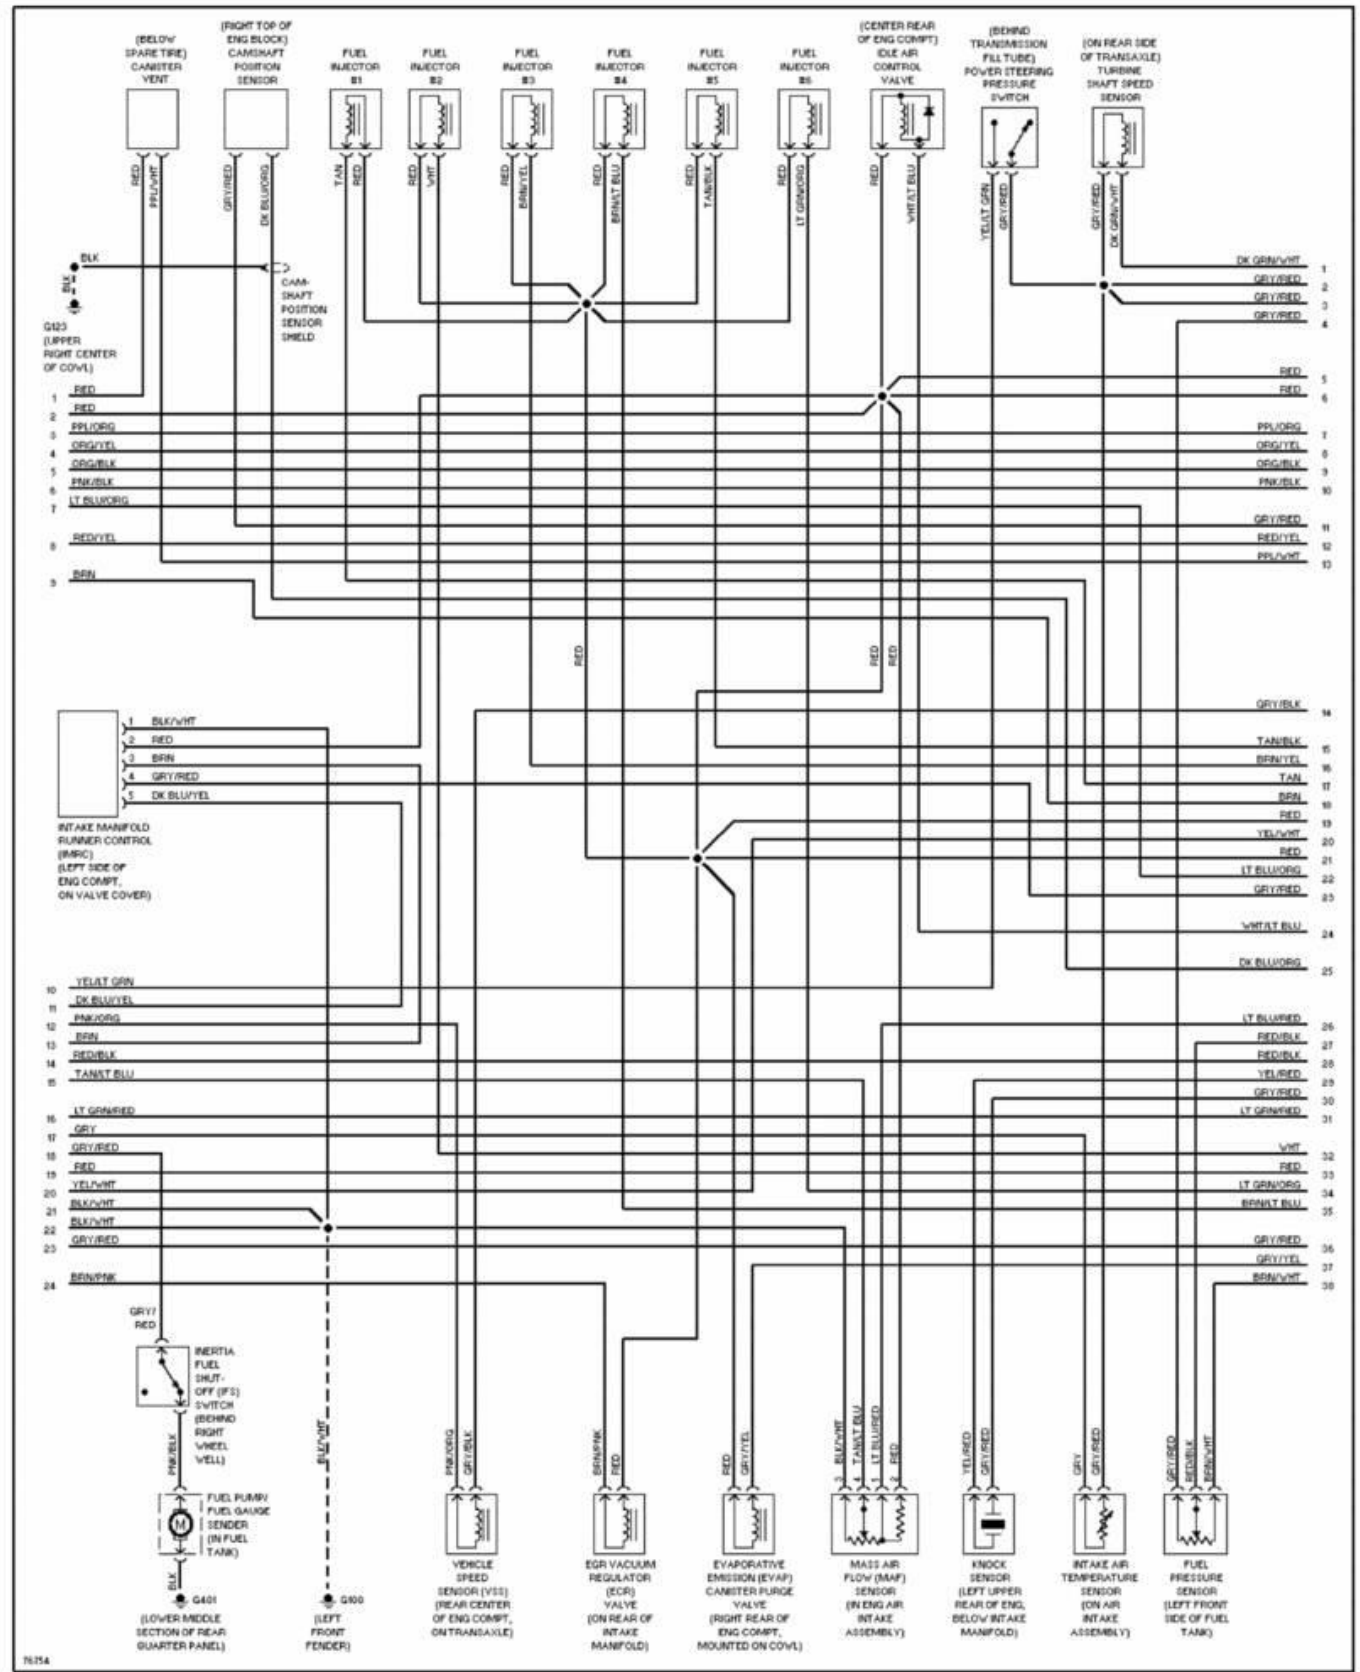

1996 System Wiring Diagrams Ford - Taurus

PAVLIN

Fig. 18: 3.0L 24-Valve, Engine Performance Circuits (1 of 3)
1996 Ford Taurus LX

1996 System Wiring Diagrams Ford - Taurus

PAVLIN

Fig. 19: 3.0L 24-Valve, Engine Performance Circuits (2 of 3)
1996 Ford Taurus LX