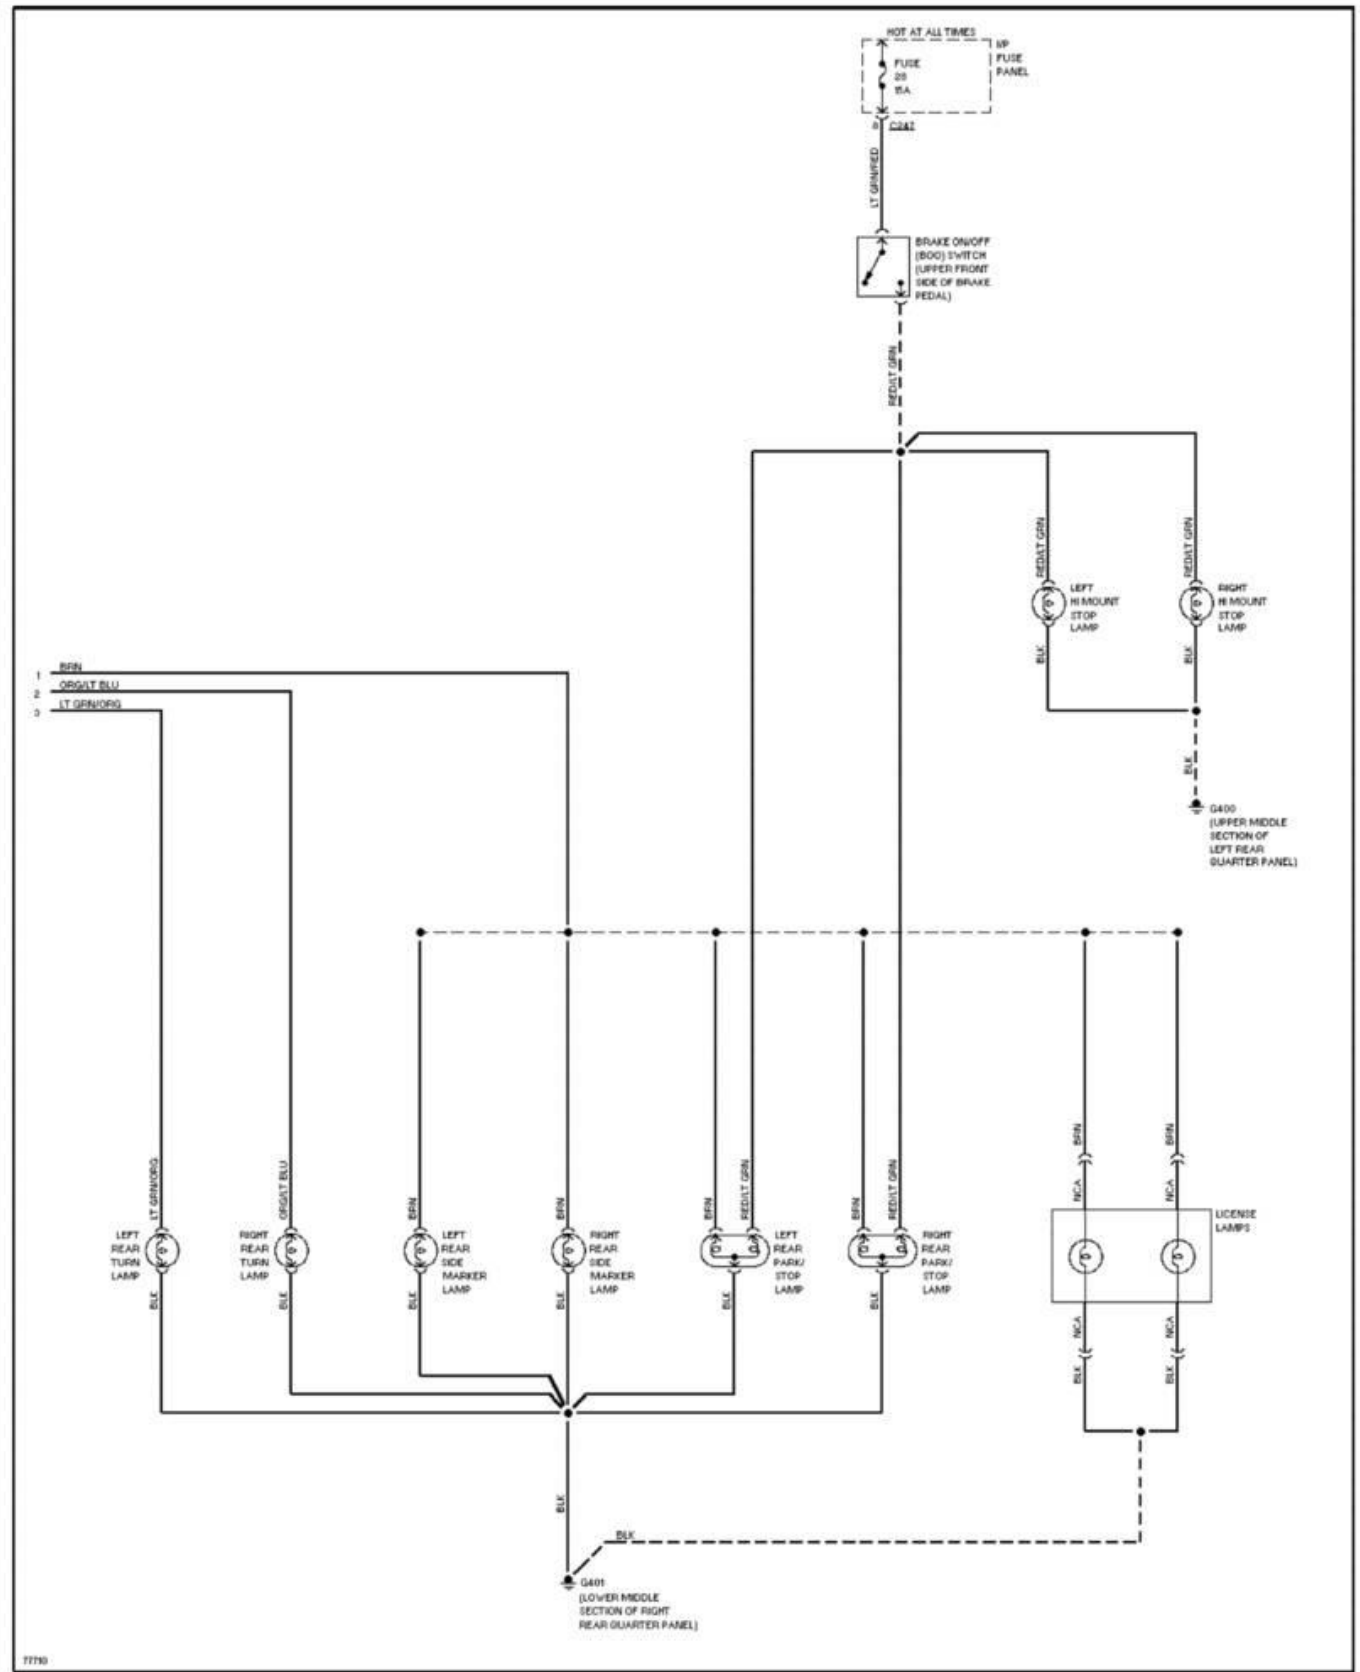

Fig. 37: Lamp Outage Module Circuit
1996 Ford Taurus LX

1996 System Wiring Diagrams
Ford - Taurus

PAVLIN

Fig. 36: Exterior Lamps Circuit, Wagon W/O Lamp Out Warning (2 of 2)
1996 Ford Taurus LX