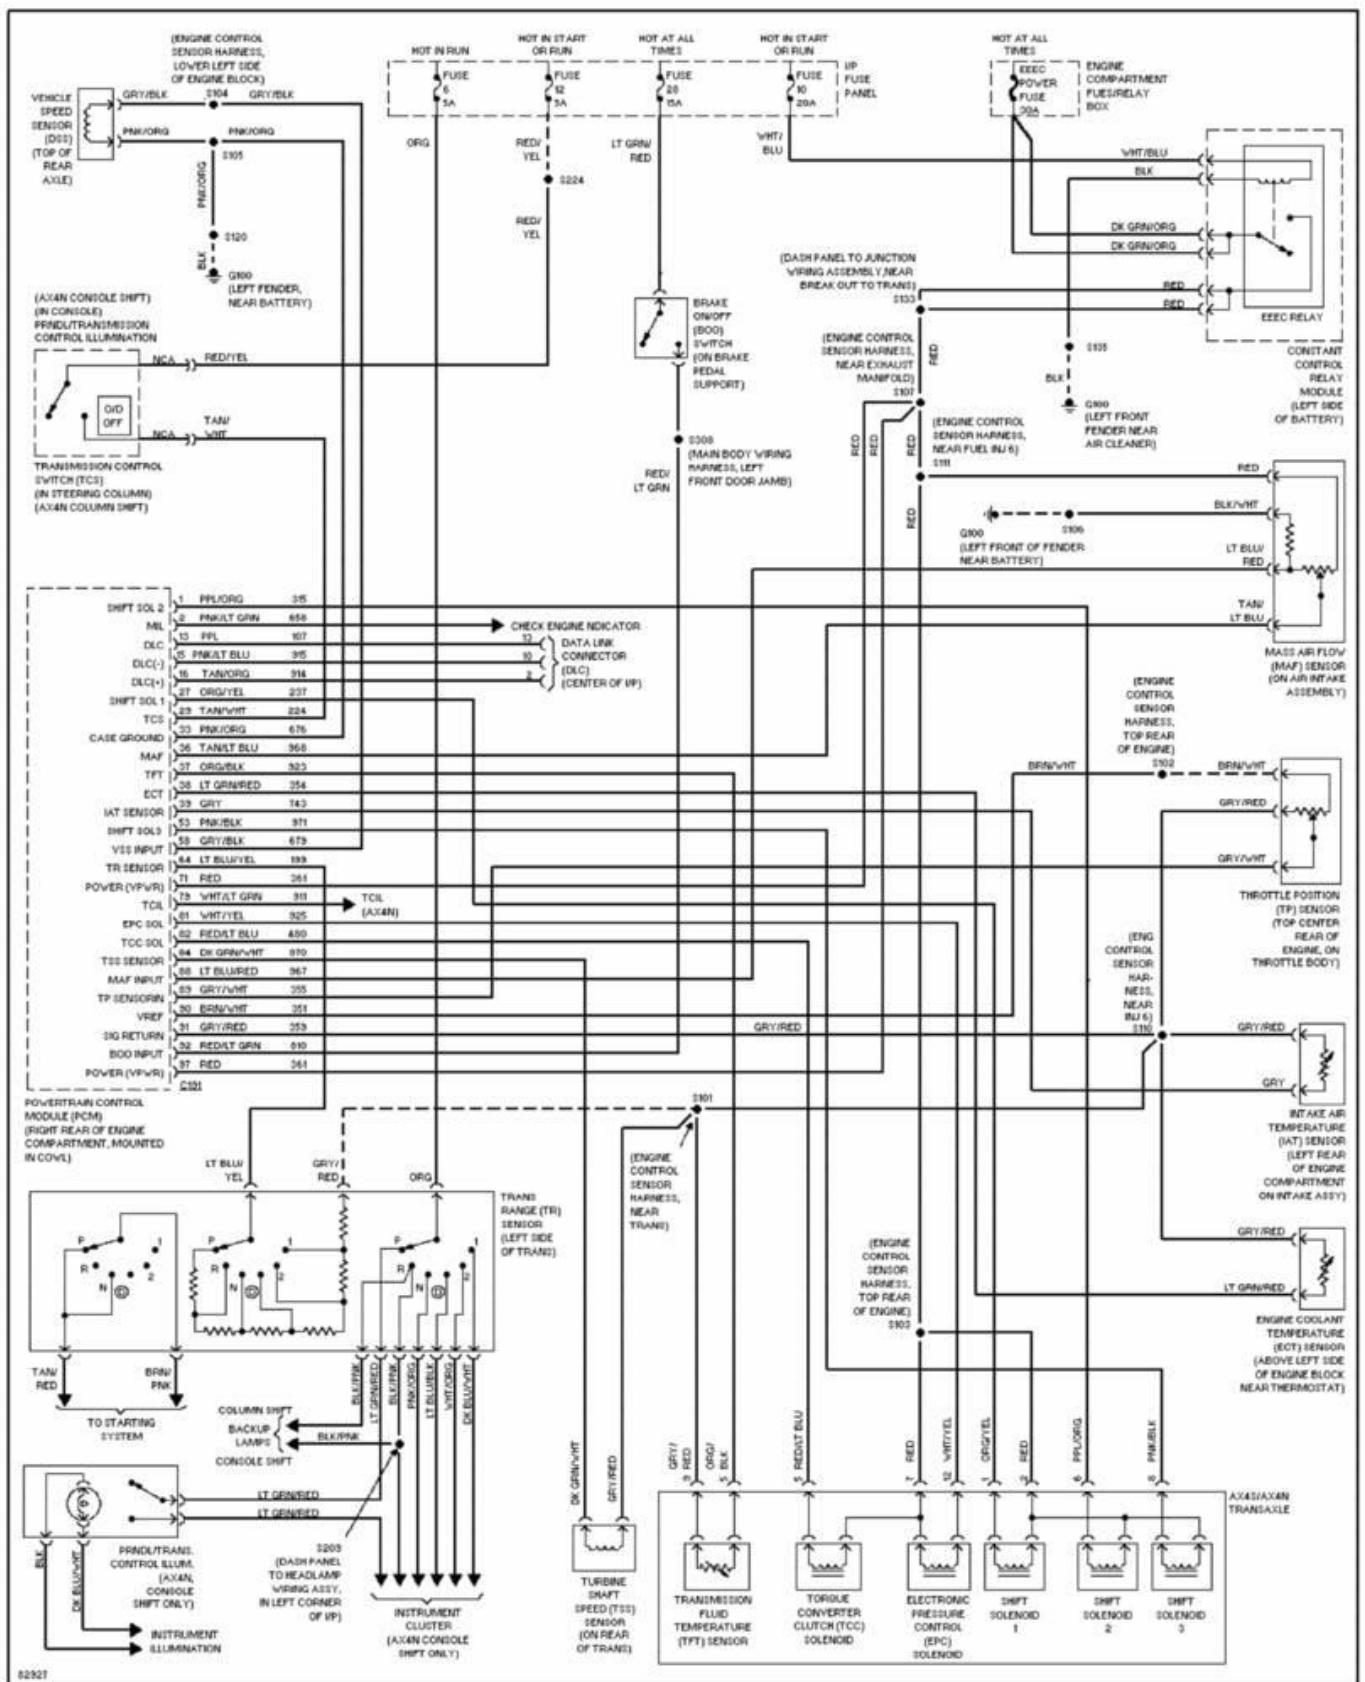

Fig. 70: Charging Circuit
1996 Ford Taurus LX

1996 System Wiring Diagrams
Ford - Taurus

PAVLIN

Fig. 71: Supplemental Restraint Circuit
1996 Ford Taurus LX

1996 System Wiring Diagrams
Ford - Taurus

PAVLIN

Fig. 72: 3.0L 12-Valve, Transmission Circuit
1996 Ford Taurus LX