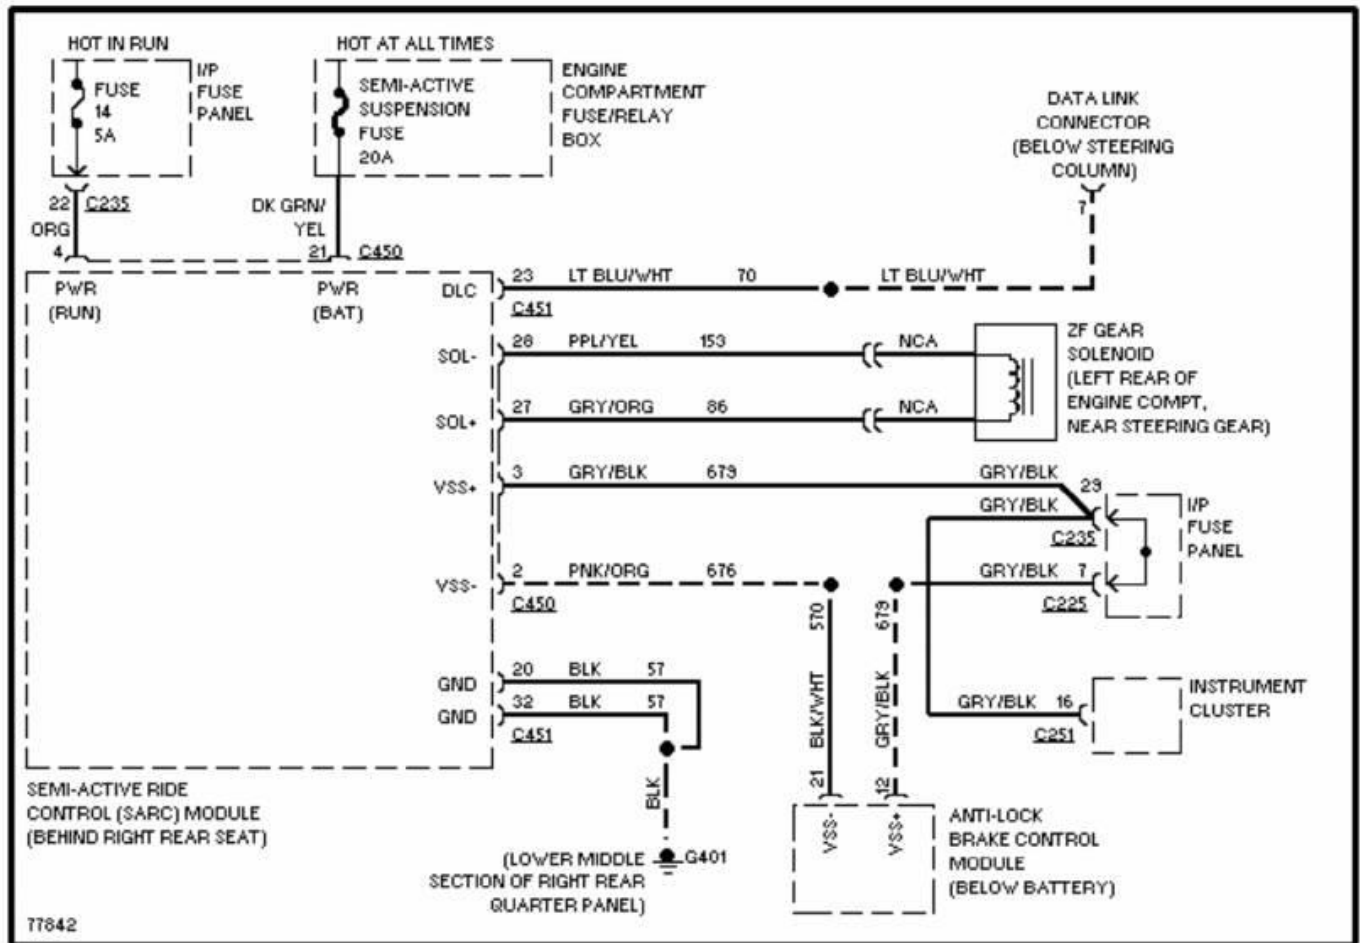

77841

1996 System Wiring Diagrams
Ford - Taurus

PAVLIN

Fig. 12: 3.0L Flex Fuel, Electronic Power Steering Circuit
1996 Ford Taurus LX

77841

1996 System Wiring Diagrams
Ford - Taurus

PAVLIN

Fig. 13: 3.4L SHO, Electronic Power Steering Circuit
1996 Ford Taurus LX