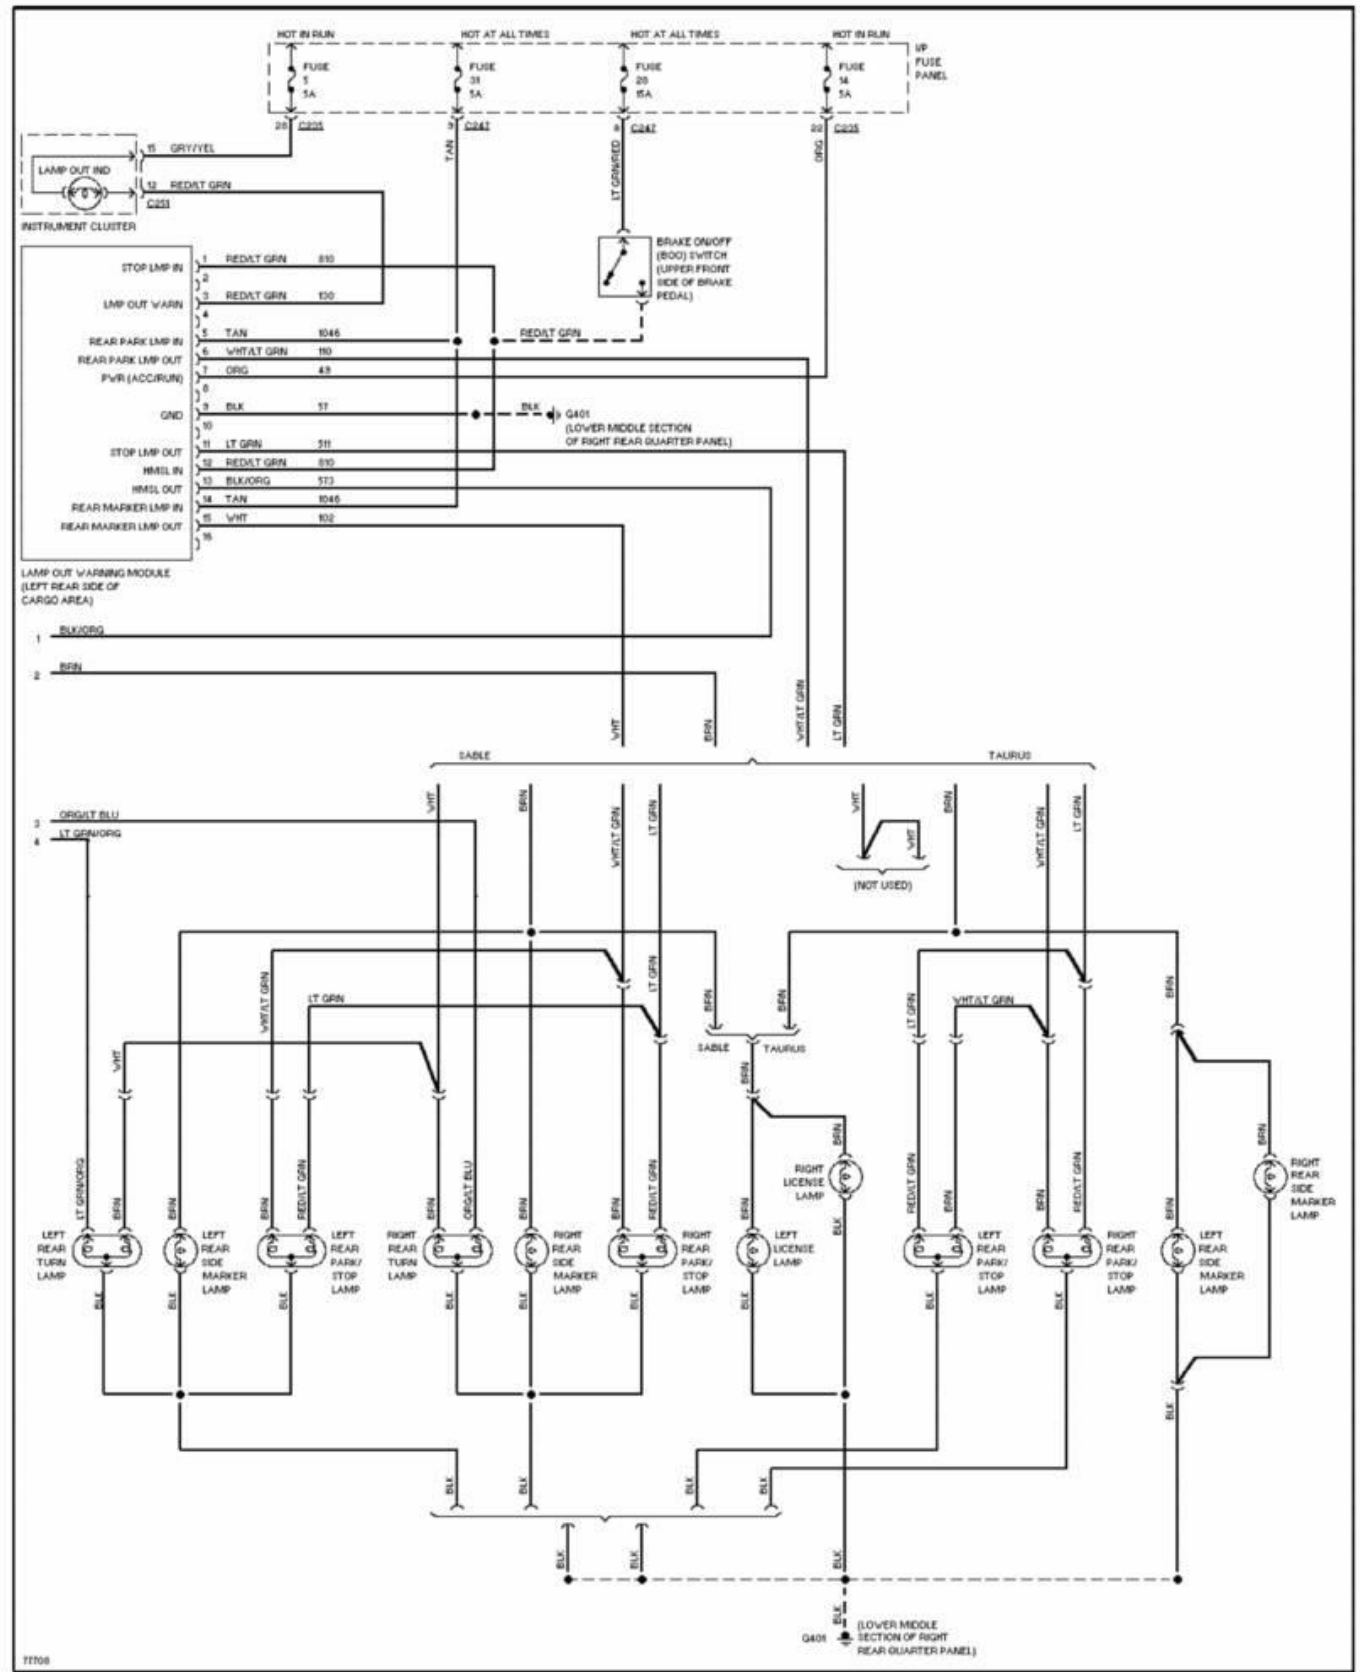

1996 System Wiring Diagrams Ford - Taurus

PAVLIN

Fig. 30: Exterior Lamps Circuit, Sedan W/ Lamp Out Warning (2 of 2)
1996 Ford Taurus LX