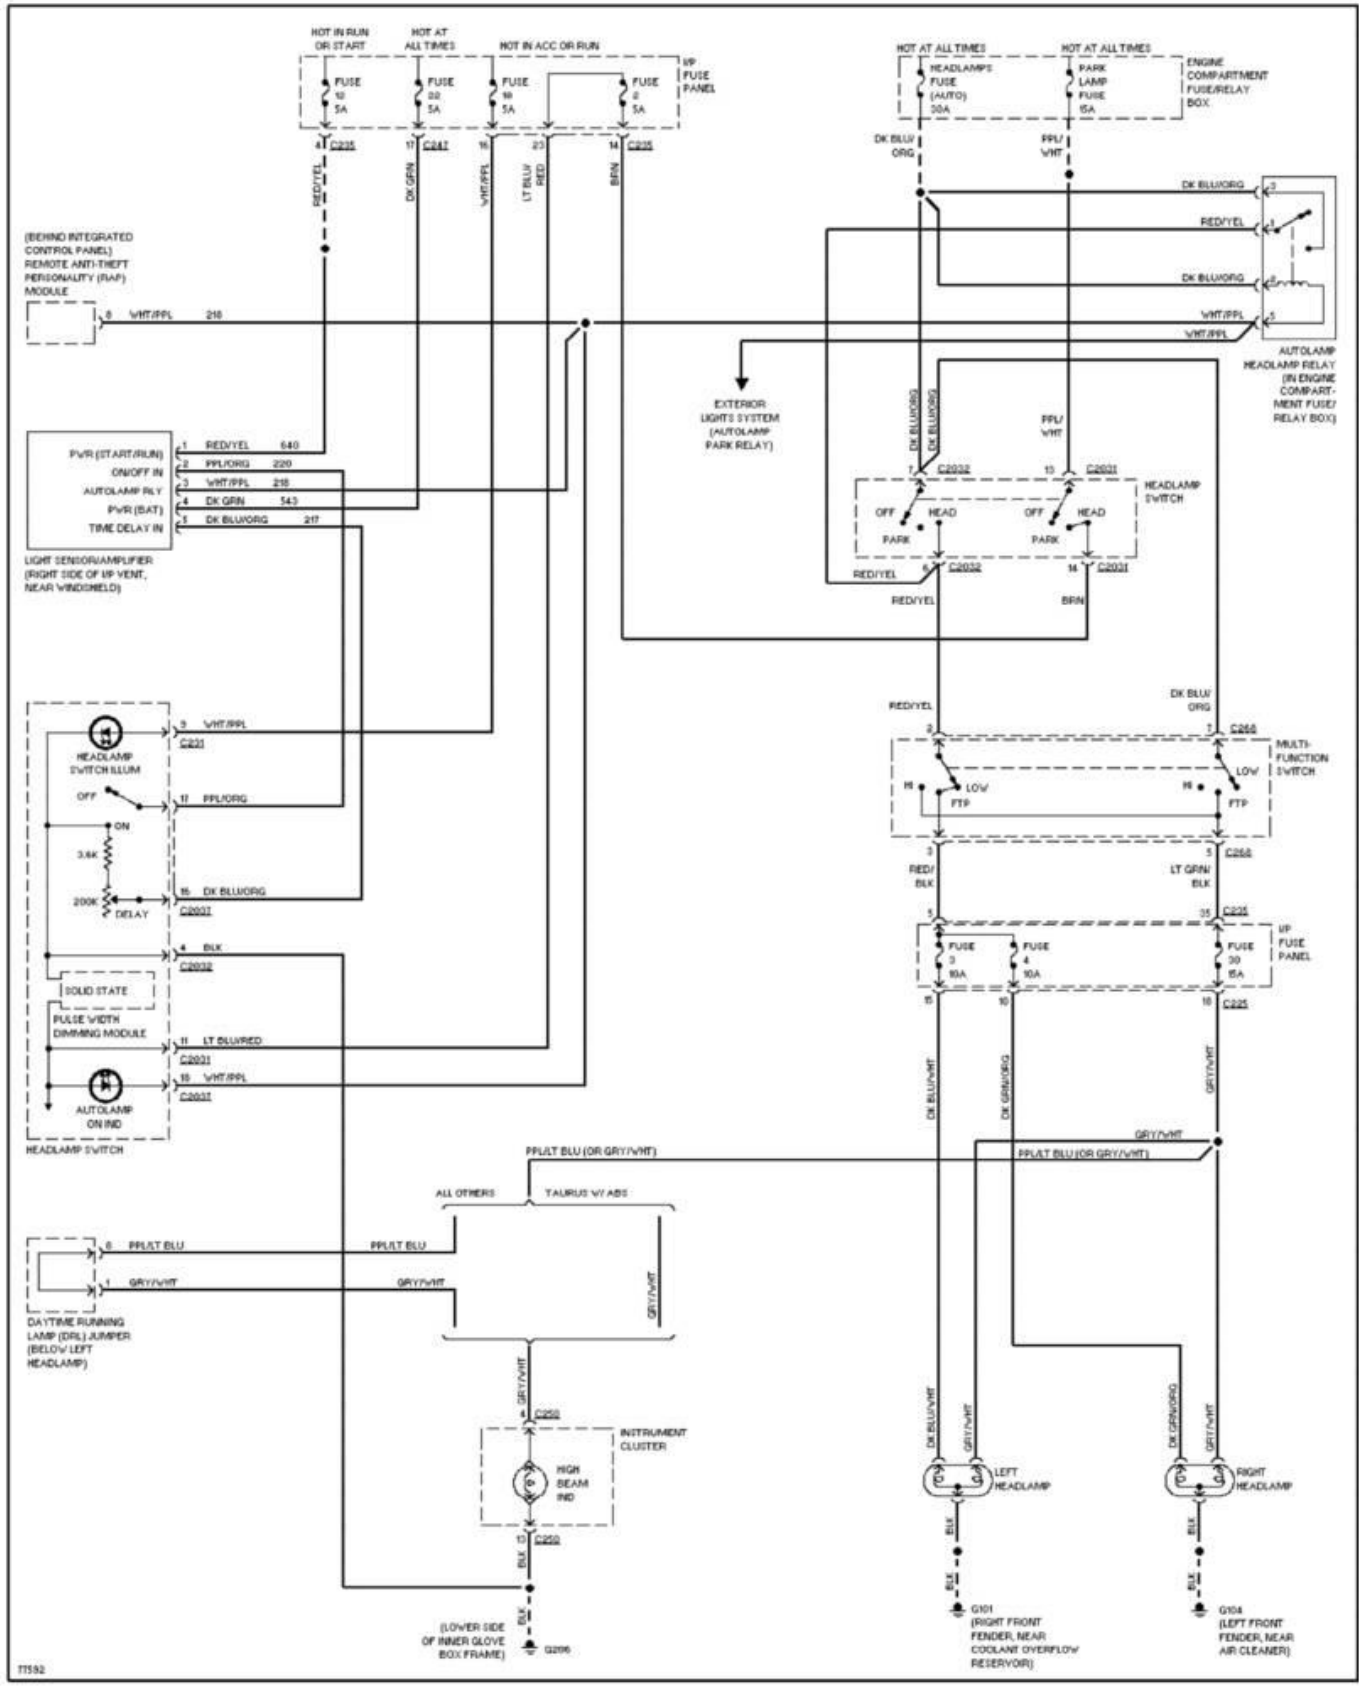

1996 System Wiring Diagrams Ford - Taurus

PAVLIN

Fig. 41: Autolamps/Delayed Exit Circuit, W/ DRL
1996 Ford Taurus LX

1996 System Wiring Diagrams Ford - Taurus

PAVLIN

Fig. 42: Autolamps/Delayed Exit Circuit, W/O DRL
1996 Ford Taurus LX