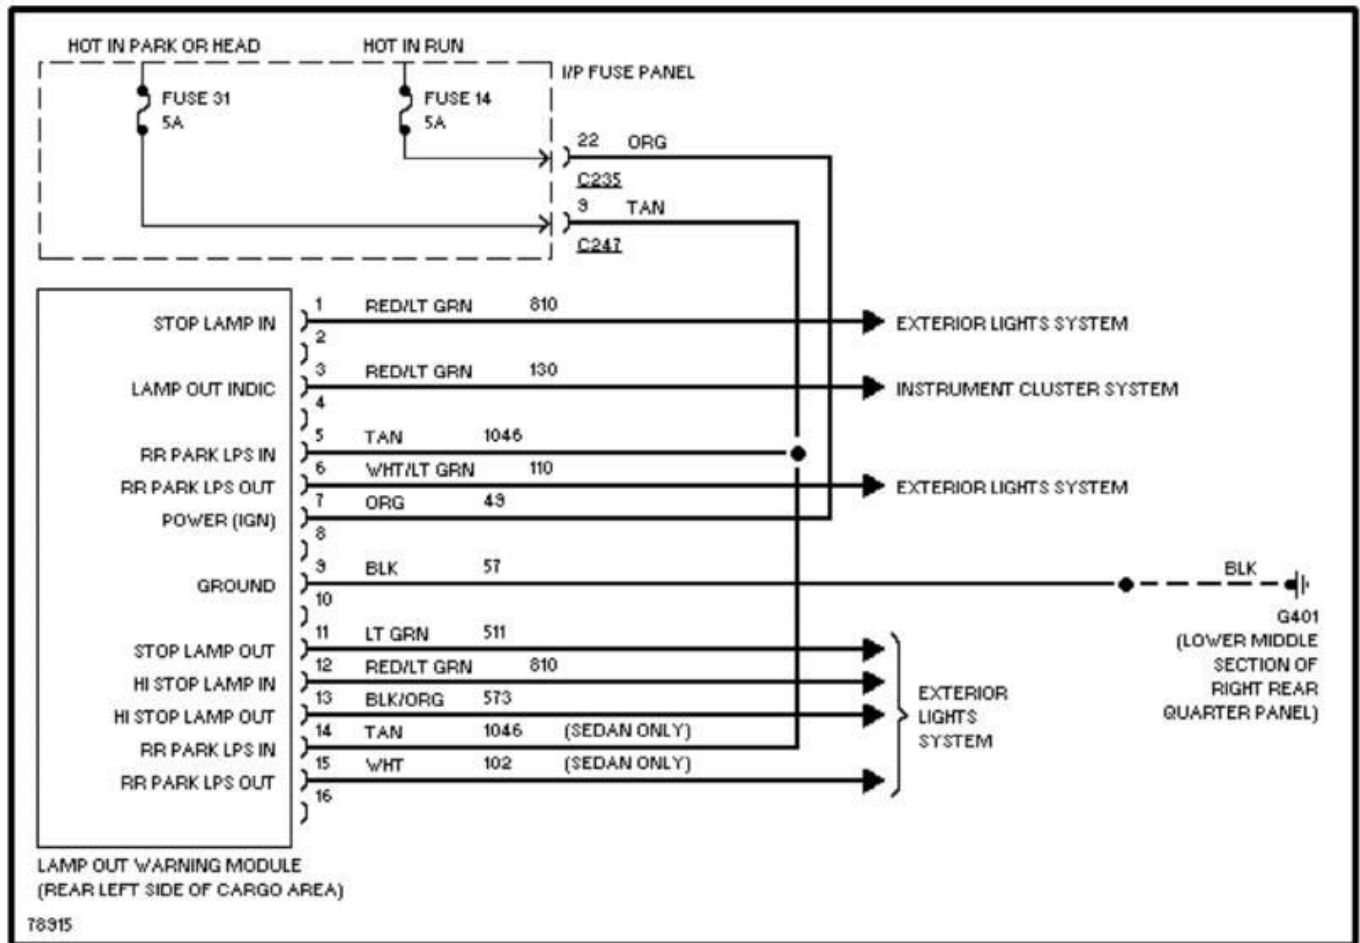

1996 System Wiring Diagrams
Ford - Taurus

PAVLIN

Fig. 36: Exterior Lamps Circuit, Wagon W/O Lamp Out Warning (2 of 2)
1996 Ford Taurus LX

1996 System Wiring Diagrams
Ford - Taurus

PAVLIN

Fig. 37: Lamp Outage Module Circuit
1996 Ford Taurus LX