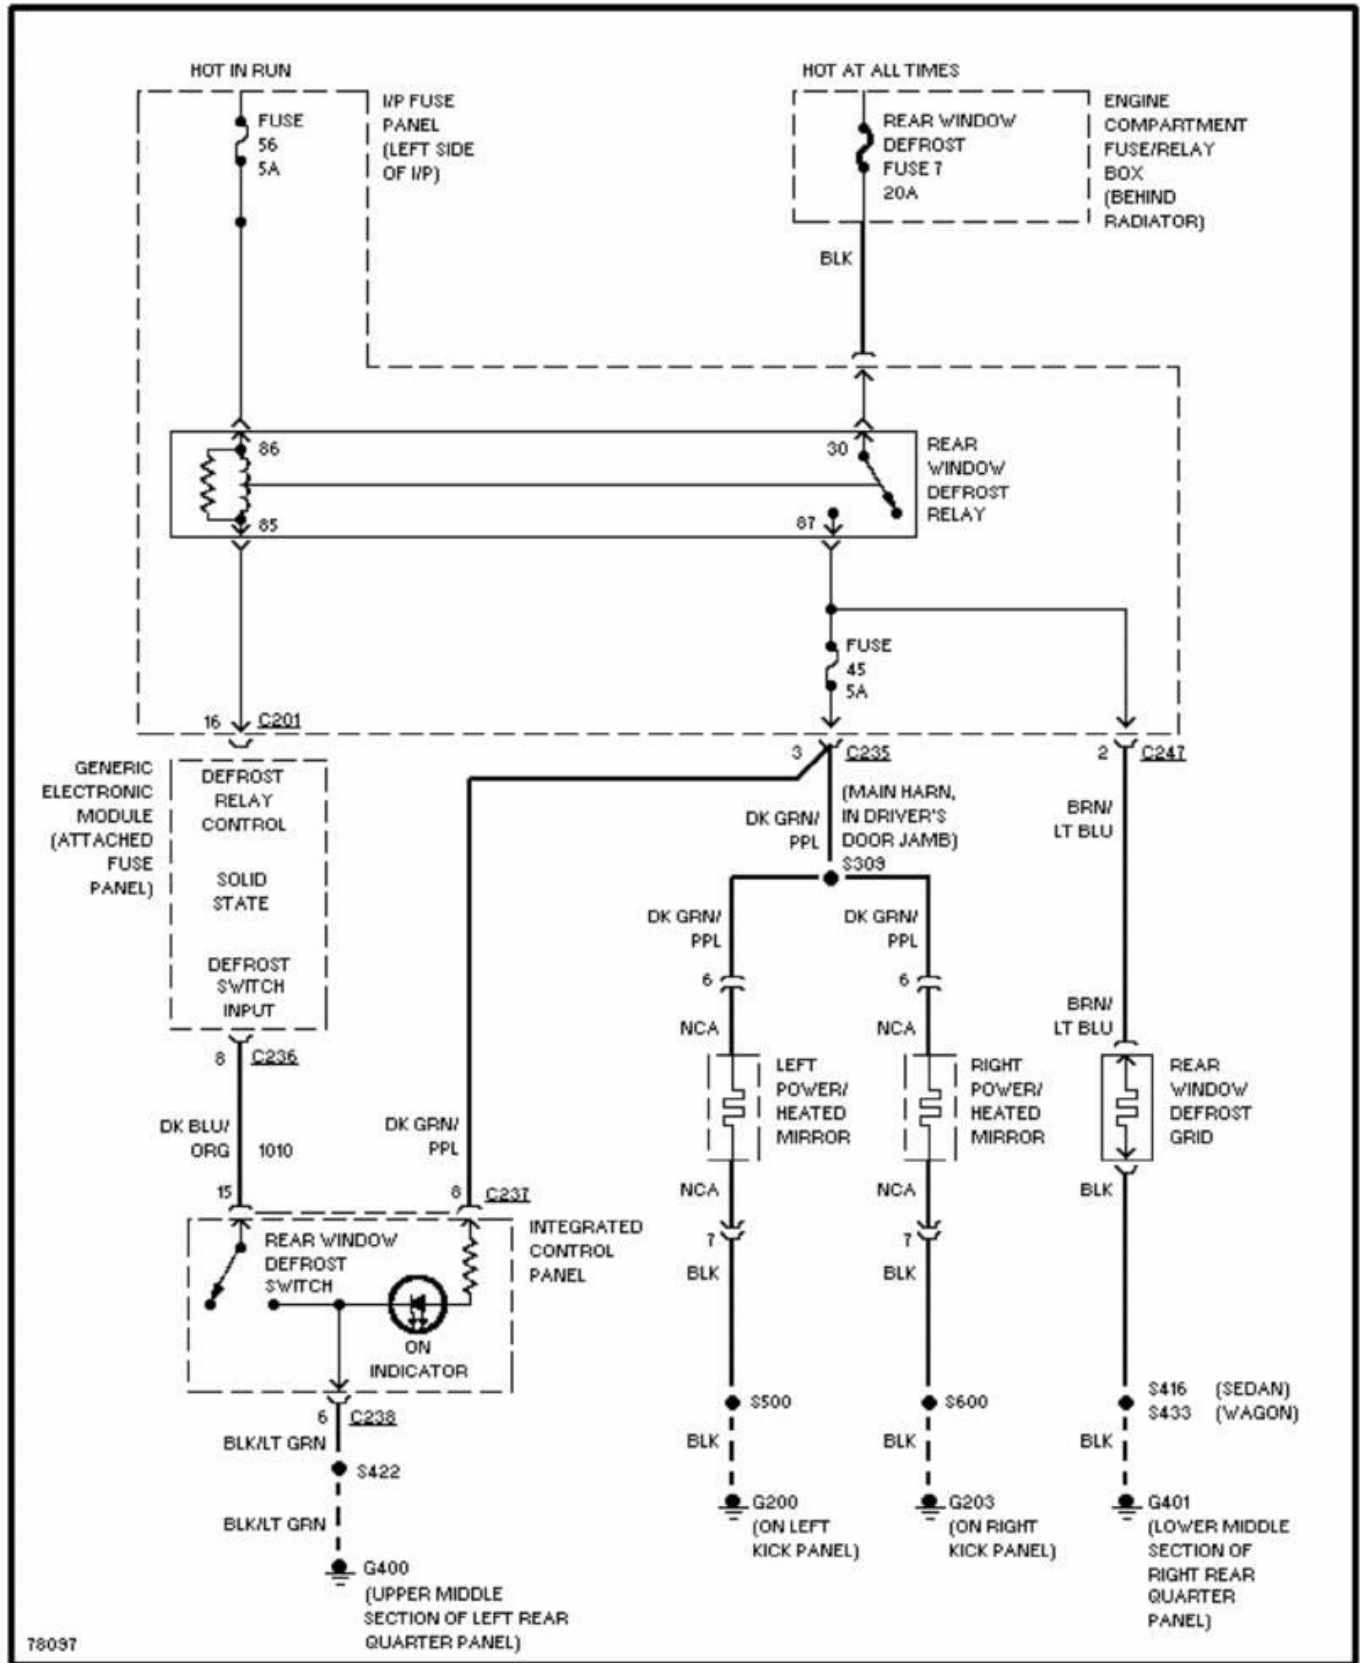

1996 System Wiring Diagrams
Ford - Taurus

PAVLIN

Fig. 9: Defogger Circuit
1996 Ford Taurus LX