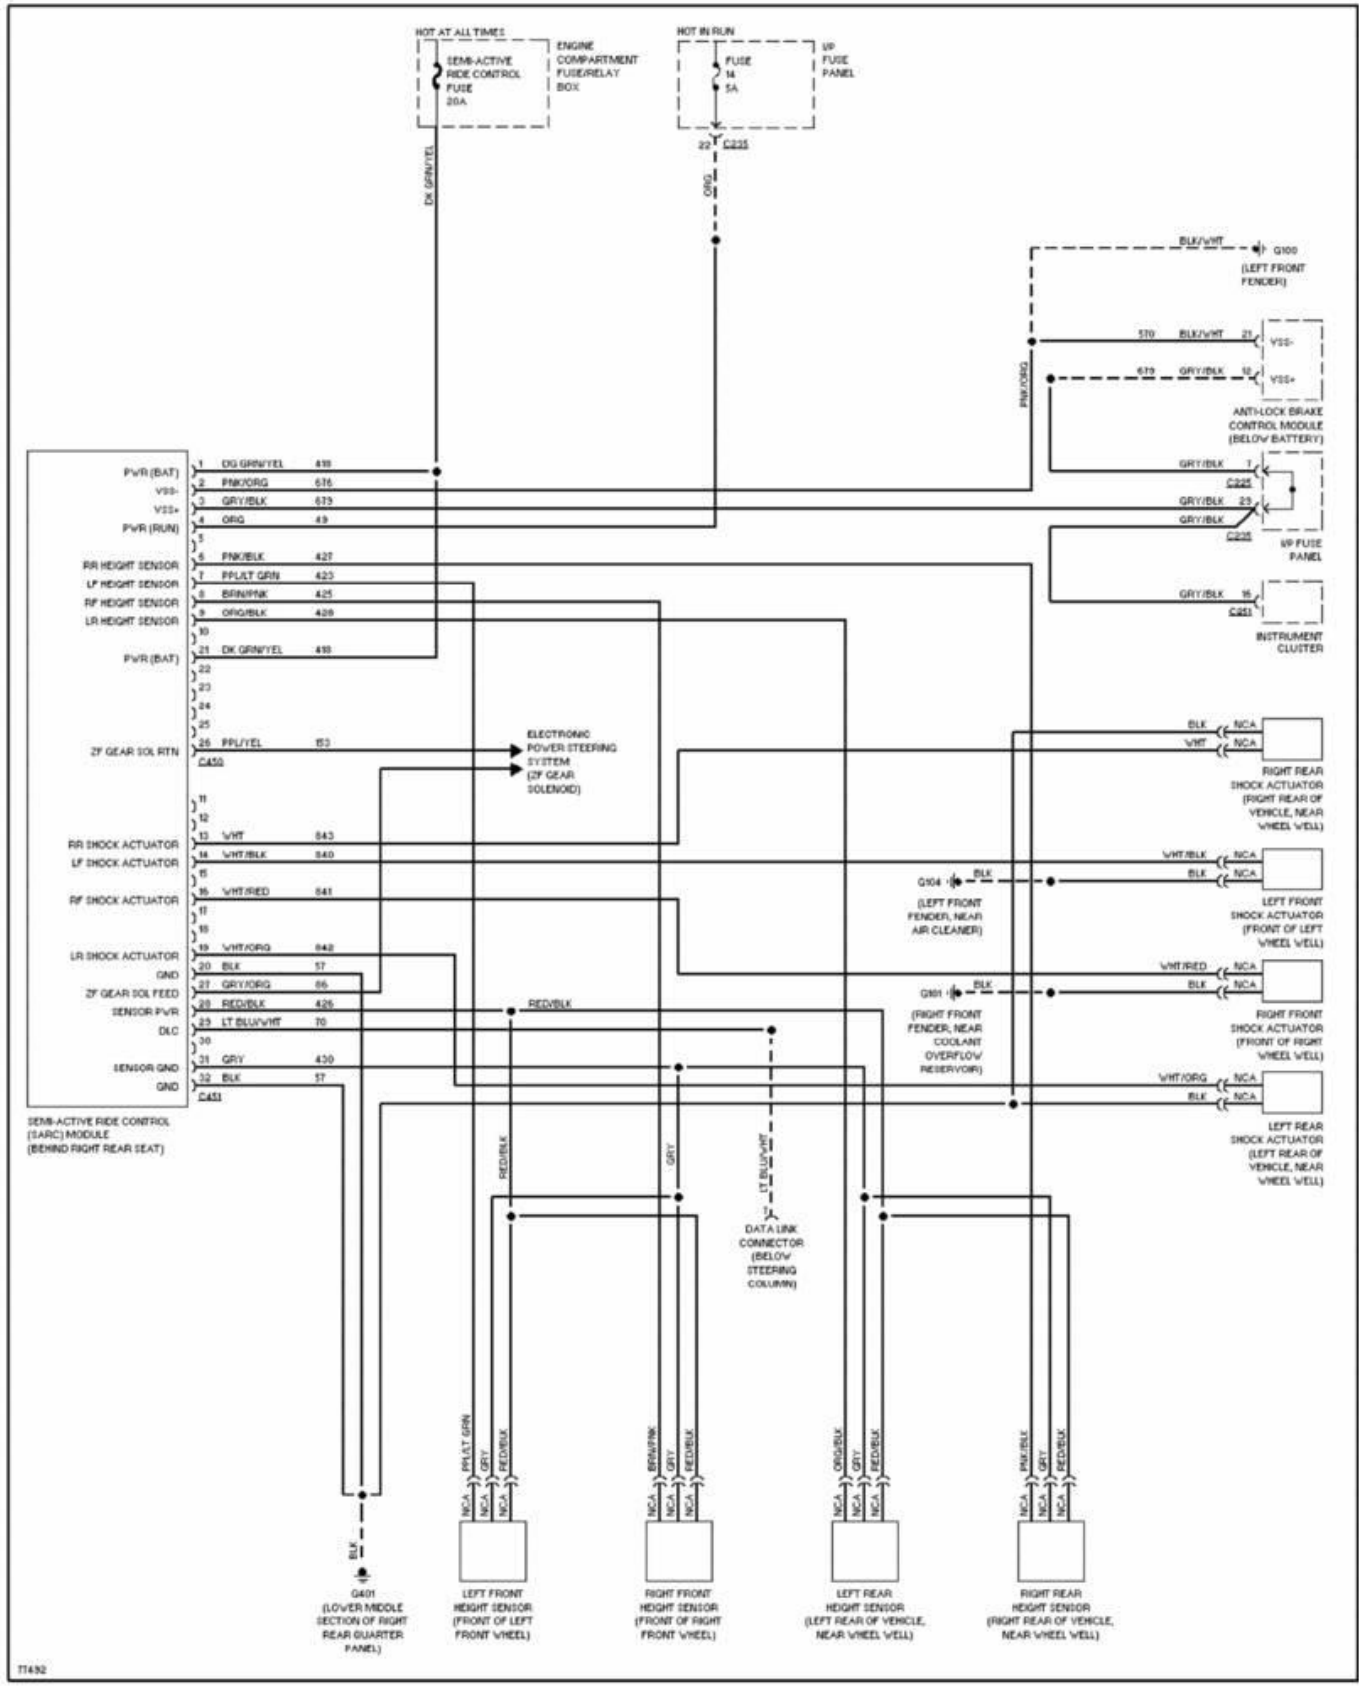

1996 System Wiring Diagrams Ford - Taurus

PAVLIN

Fig. 14: Electronic Suspension Circuit
1996 Ford Taurus LX

17432