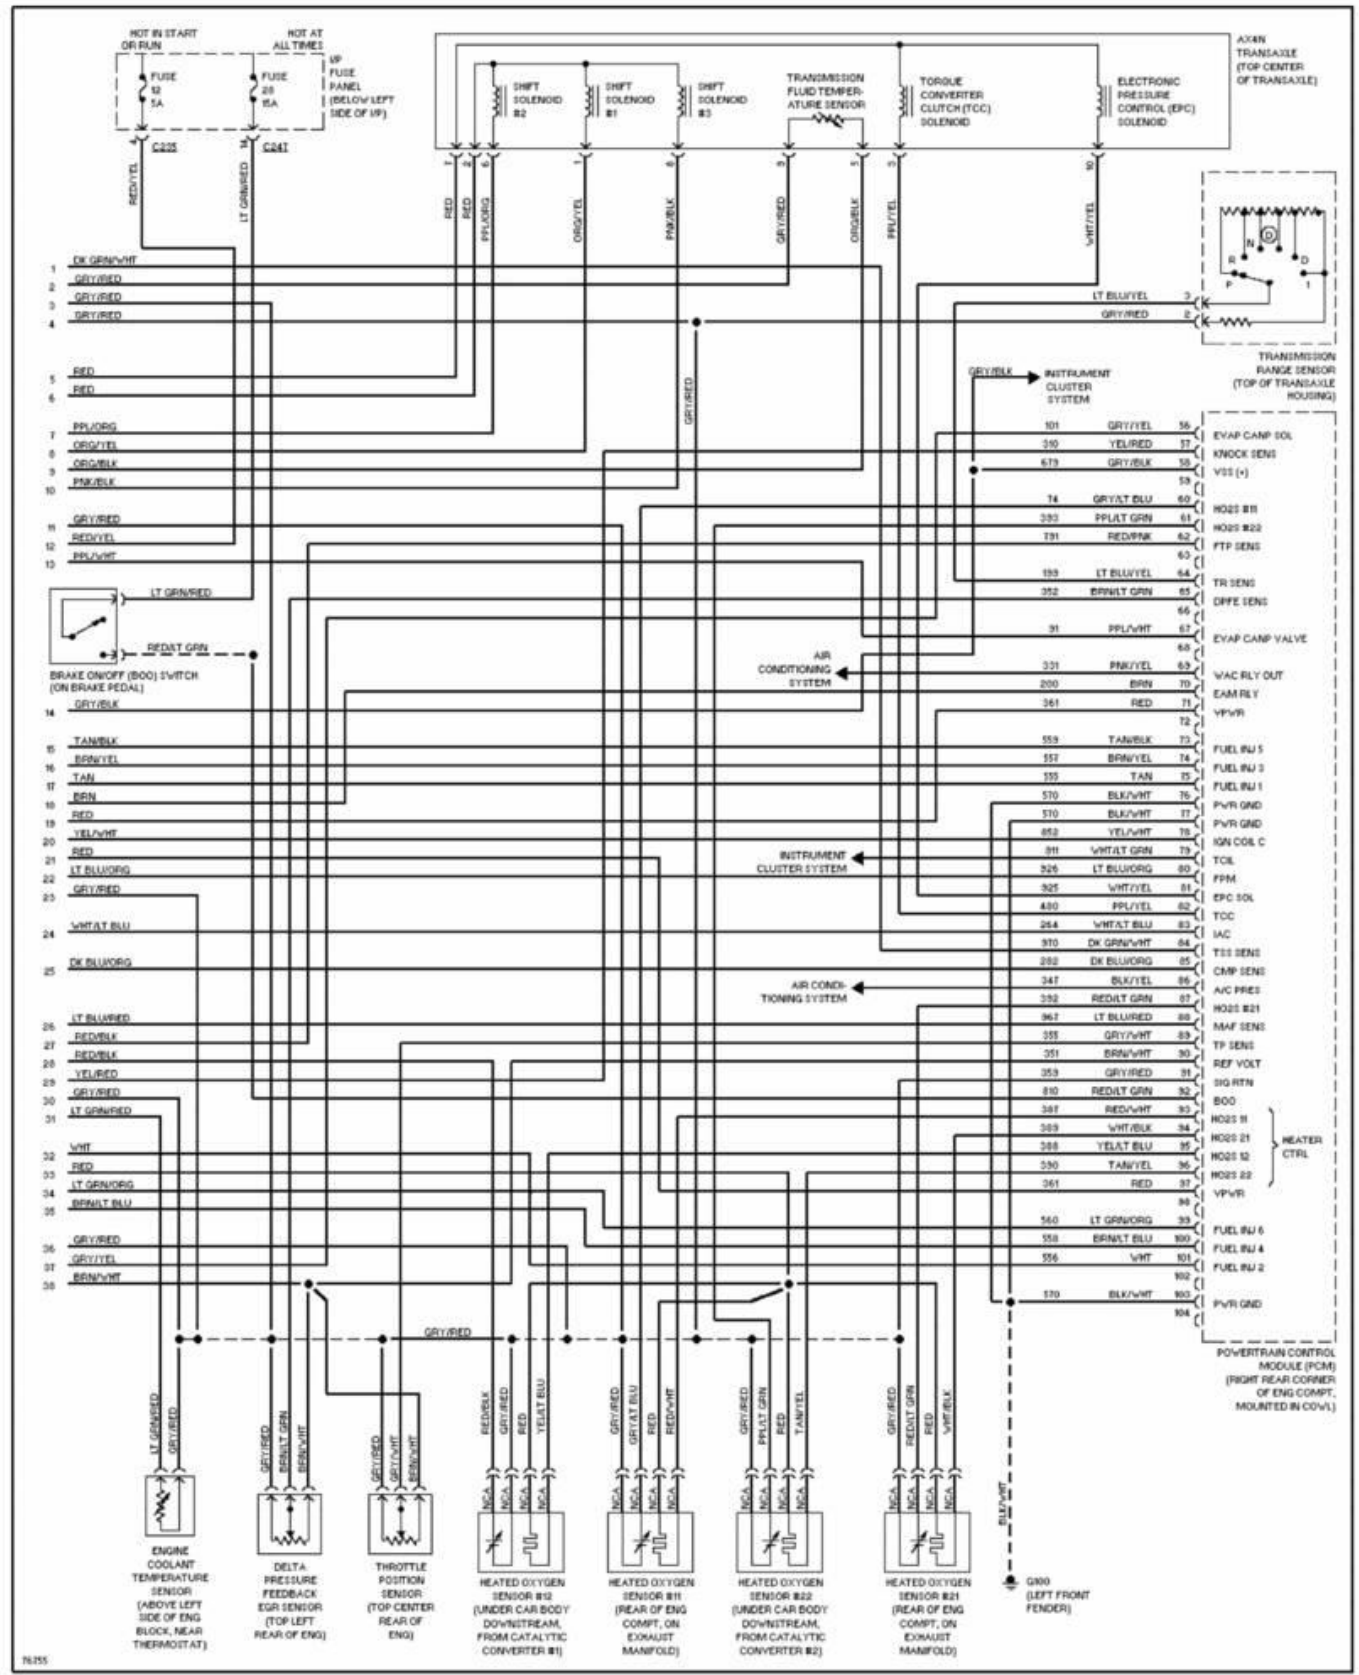

1996 System Wiring Diagrams Ford - Taurus

PAVLIN

Fig. 20: 3.0L 24-Valve, Engine Performance Circuits (3 of 3)
1996 Ford Taurus LX