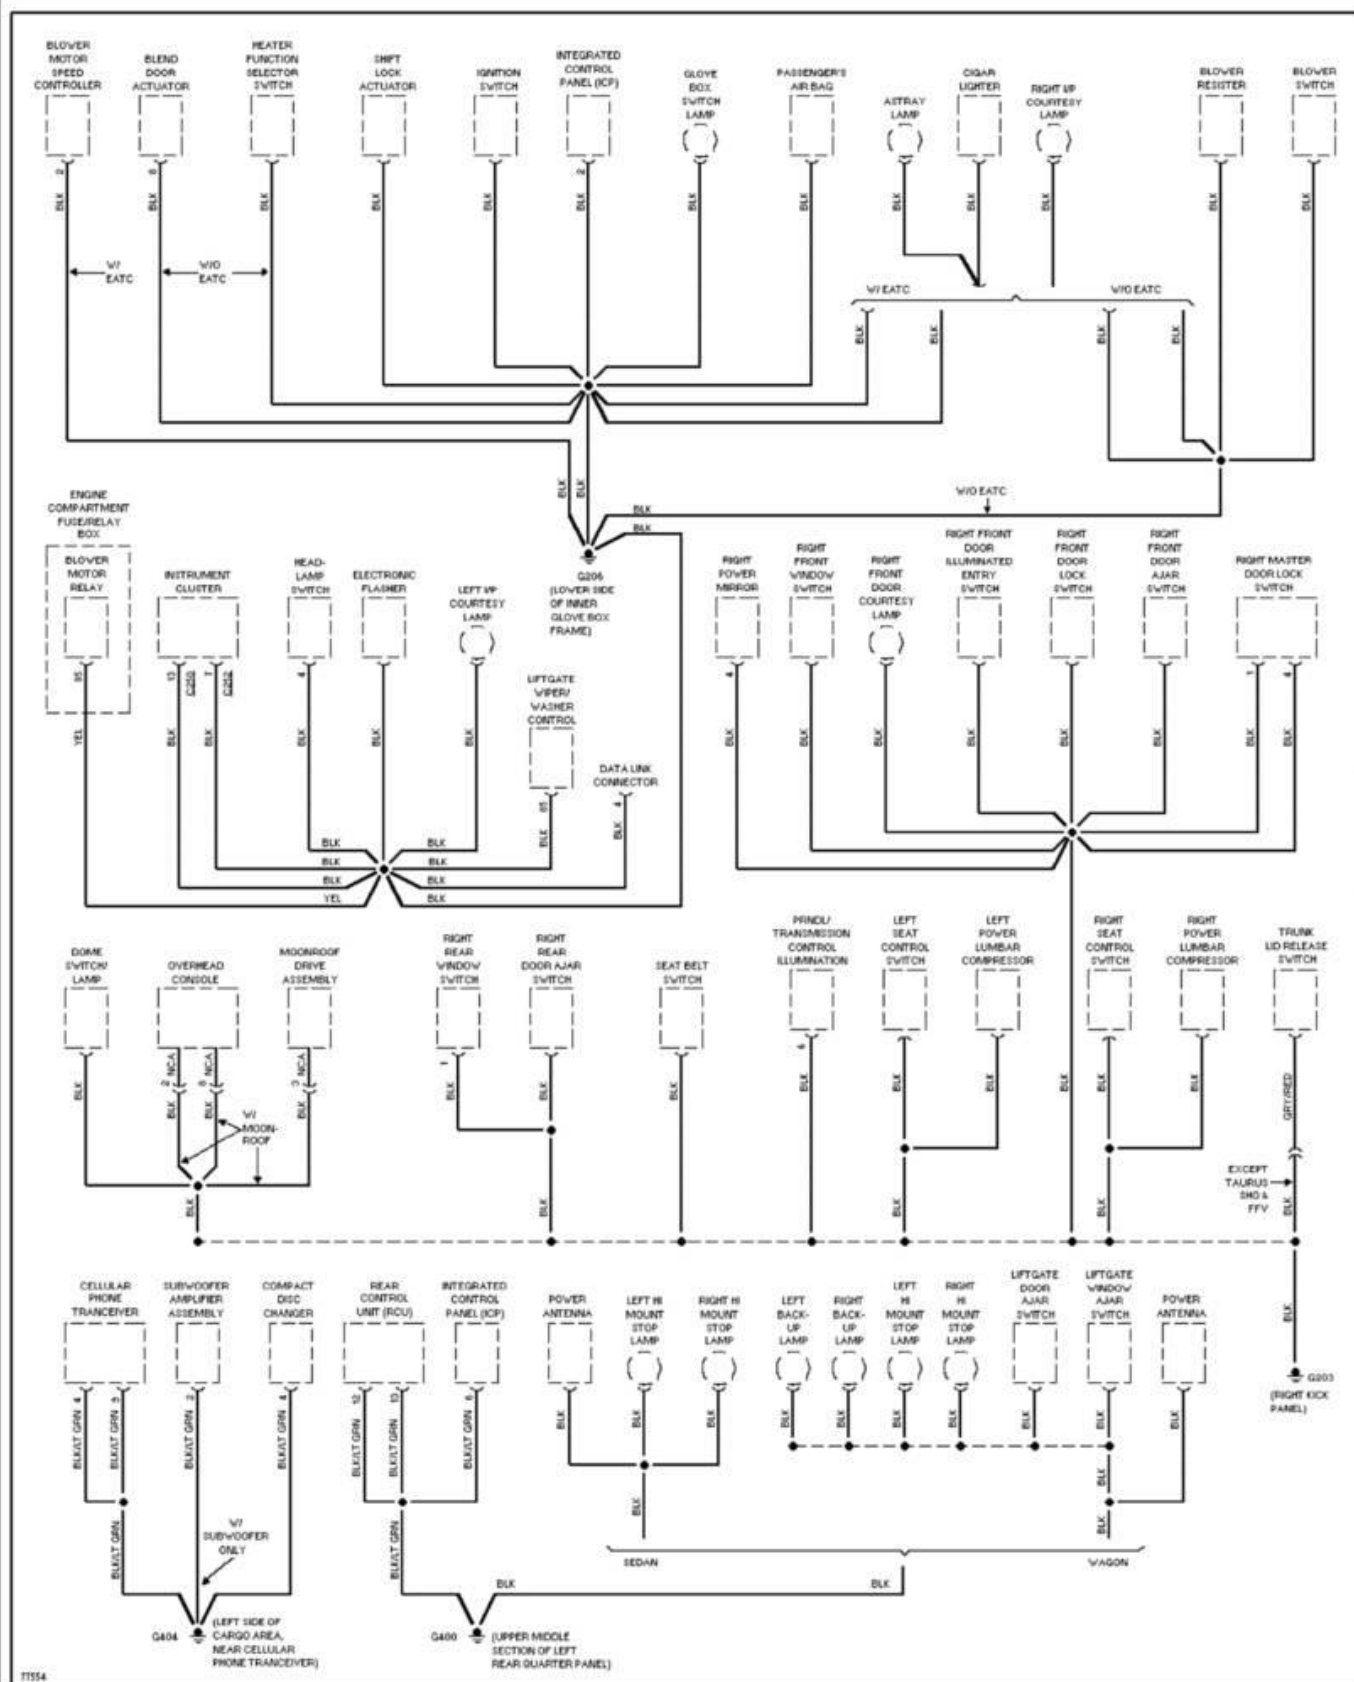

1996 System Wiring Diagrams Ford - Taurus

PAVLIN

Fig. 39: Ground Distribution Circuit (2 of 3)
1996 Ford Taurus LX