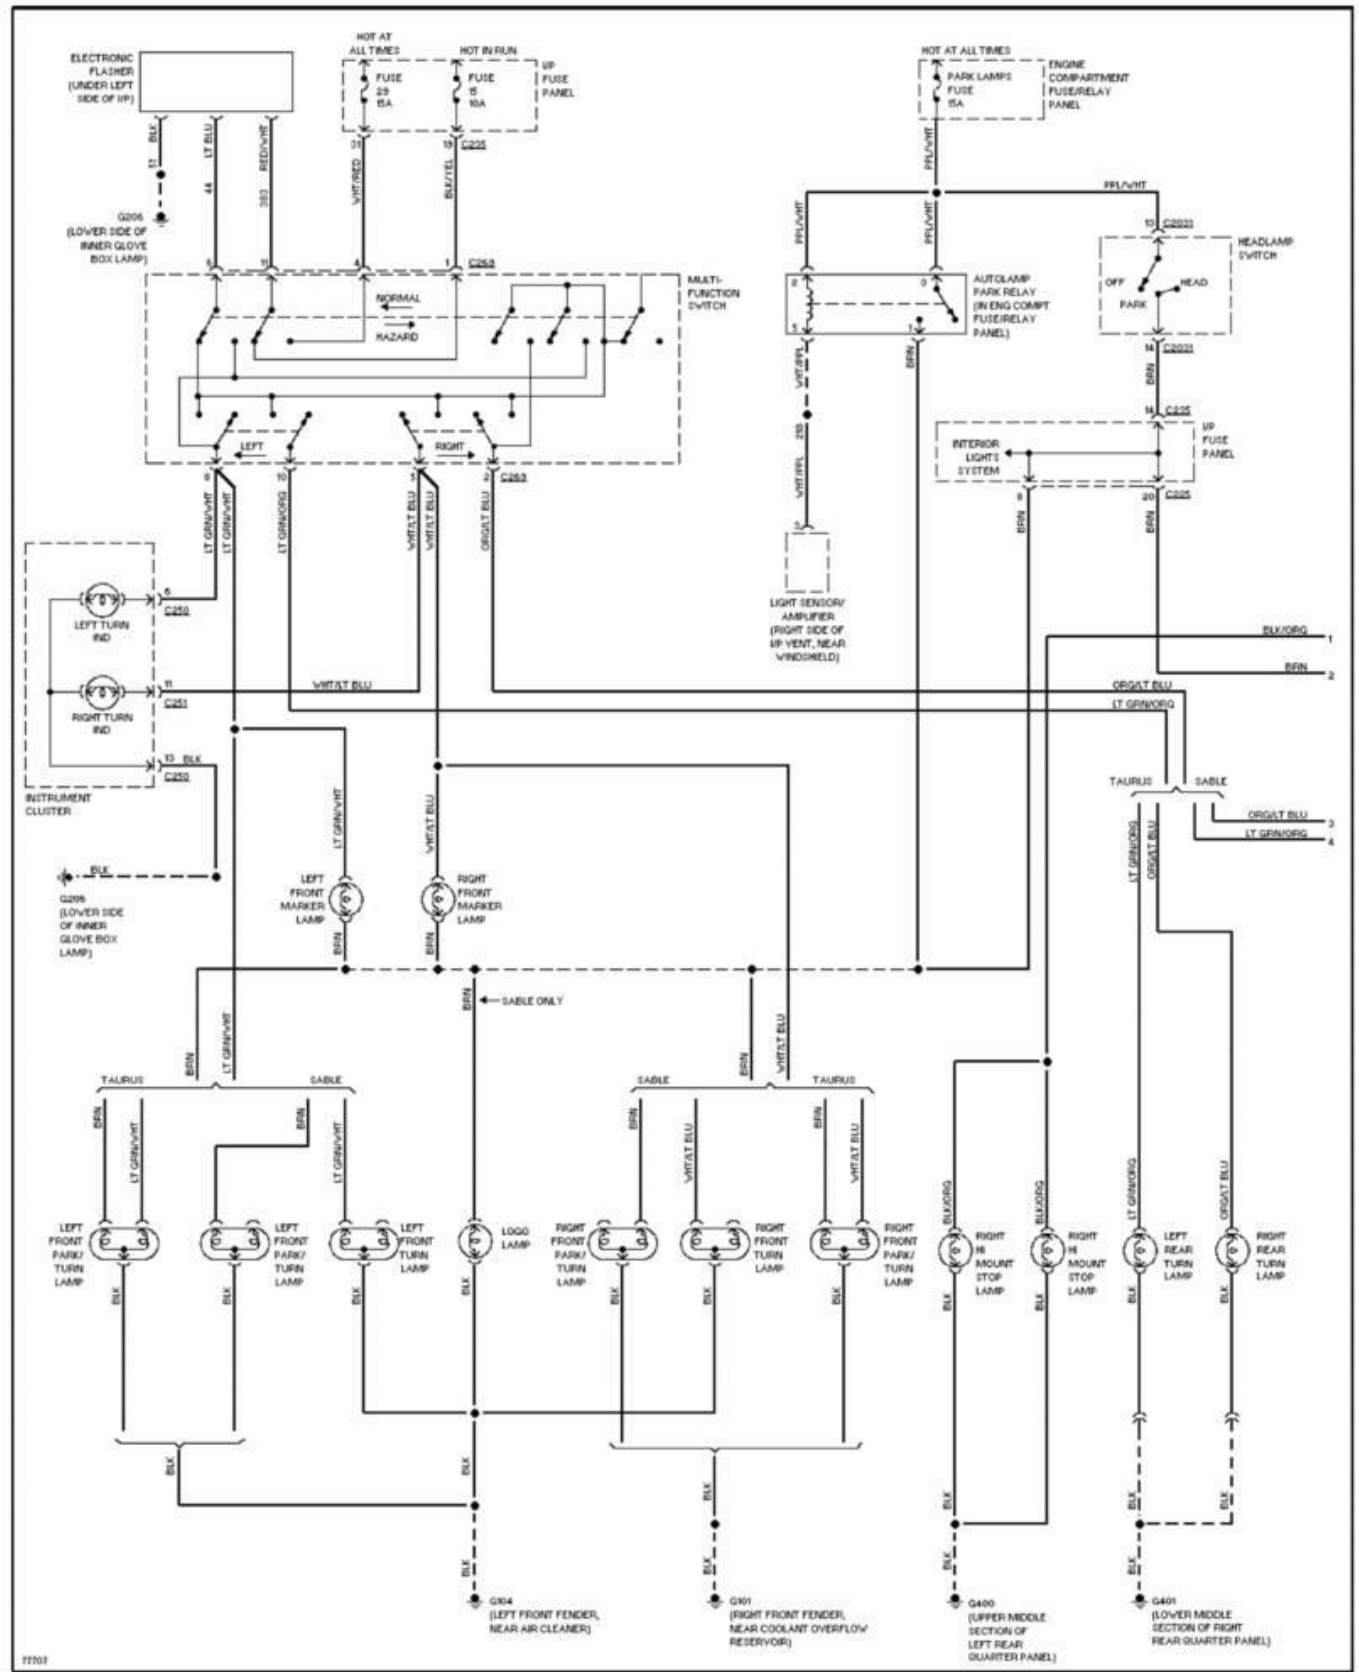

1996 System Wiring Diagrams
Ford - Taurus

PAVLIN

Fig. 28: Back-up Lamps Circuit, Wagon
1996 Ford Taurus LX

1996 System Wiring Diagrams
Ford - Taurus

PAVLIN

Fig. 29: Exterior Lamps Circuit, Sedan W/ Lamp Out Warning (1 of 2)
1996 Ford Taurus LX