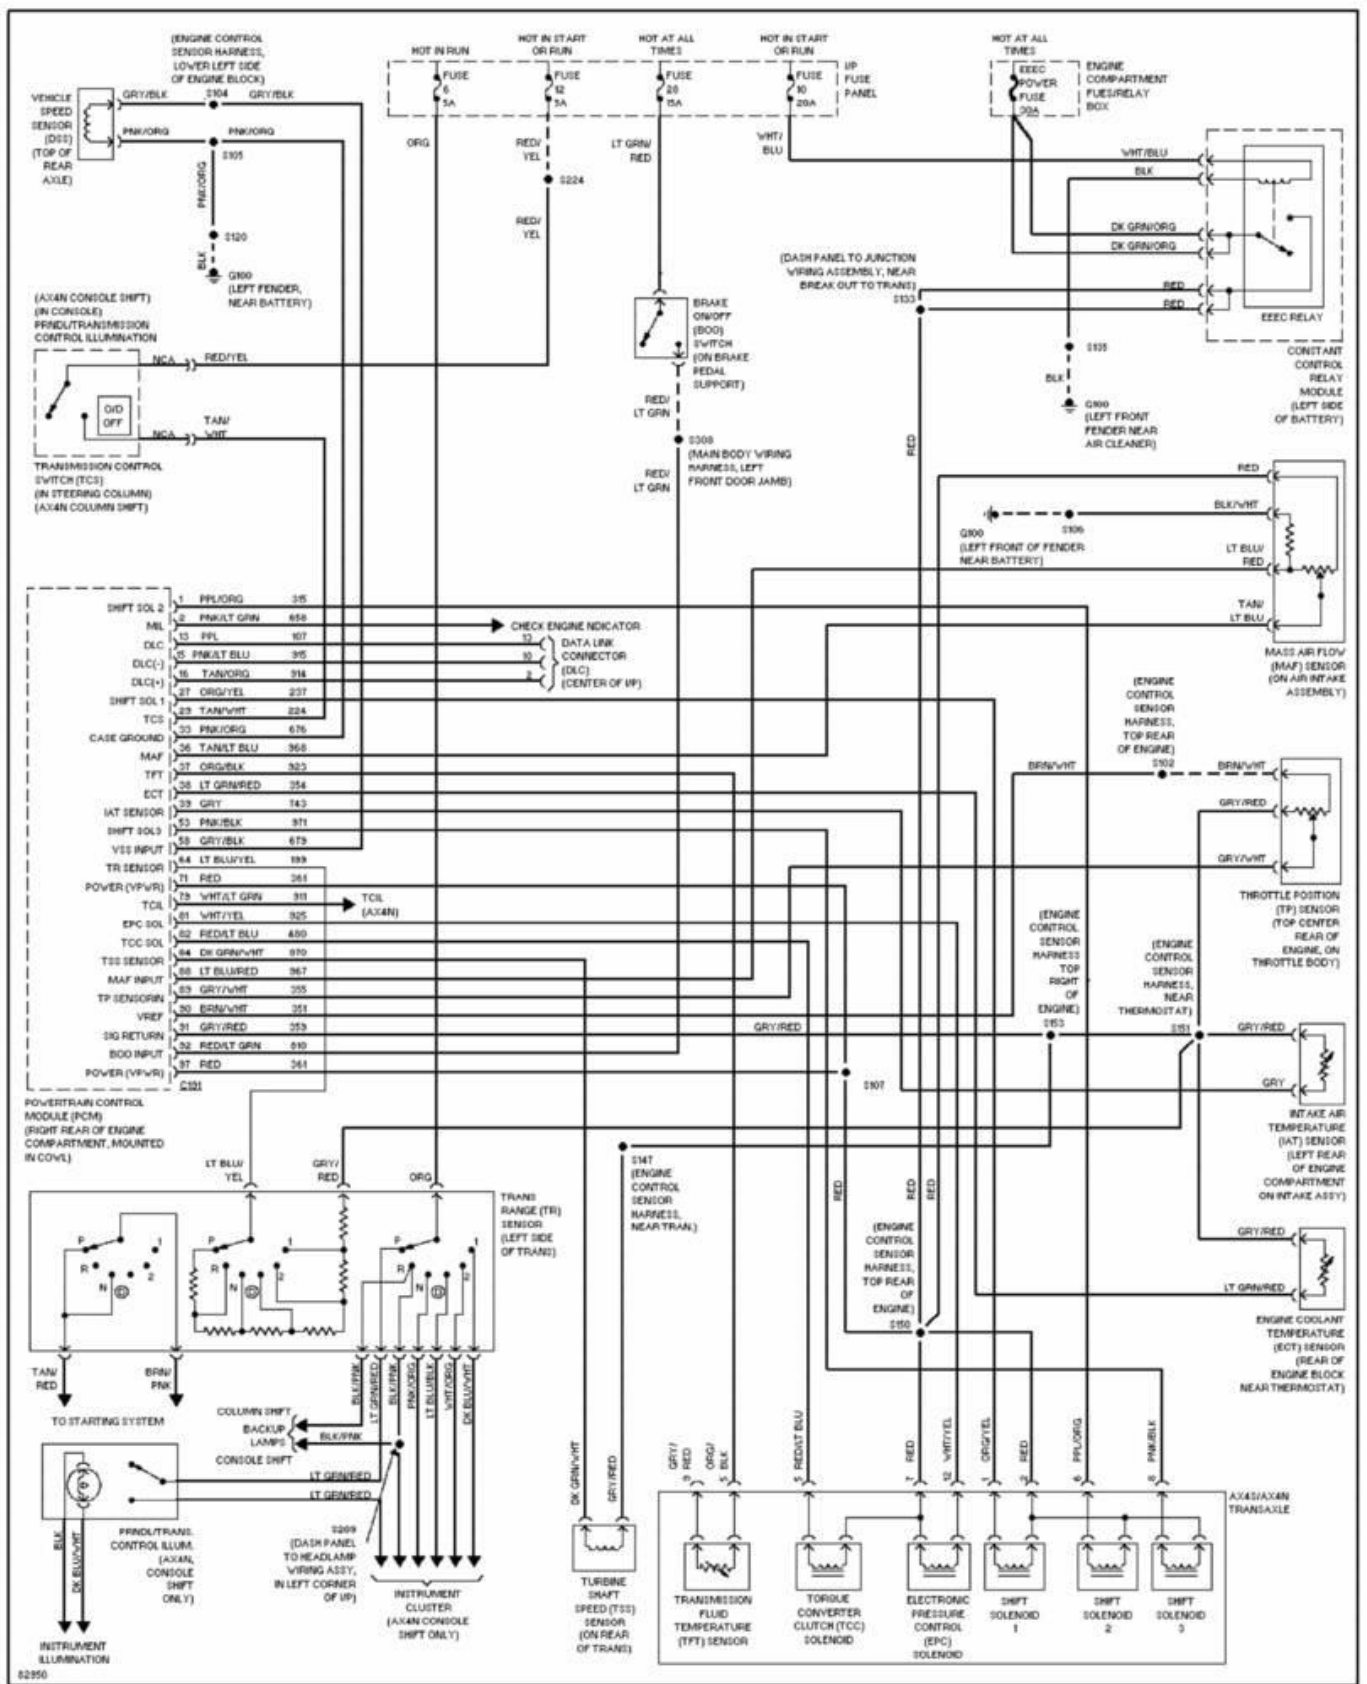

Fig. 76: Trunk Release Circuit
1996 Ford Taurus LX

1996 System Wiring Diagrams Ford - Taurus

PAVLIN

Fig. 75: 3.4L SHO, Transmission Circuit
1996 Ford Taurus LX