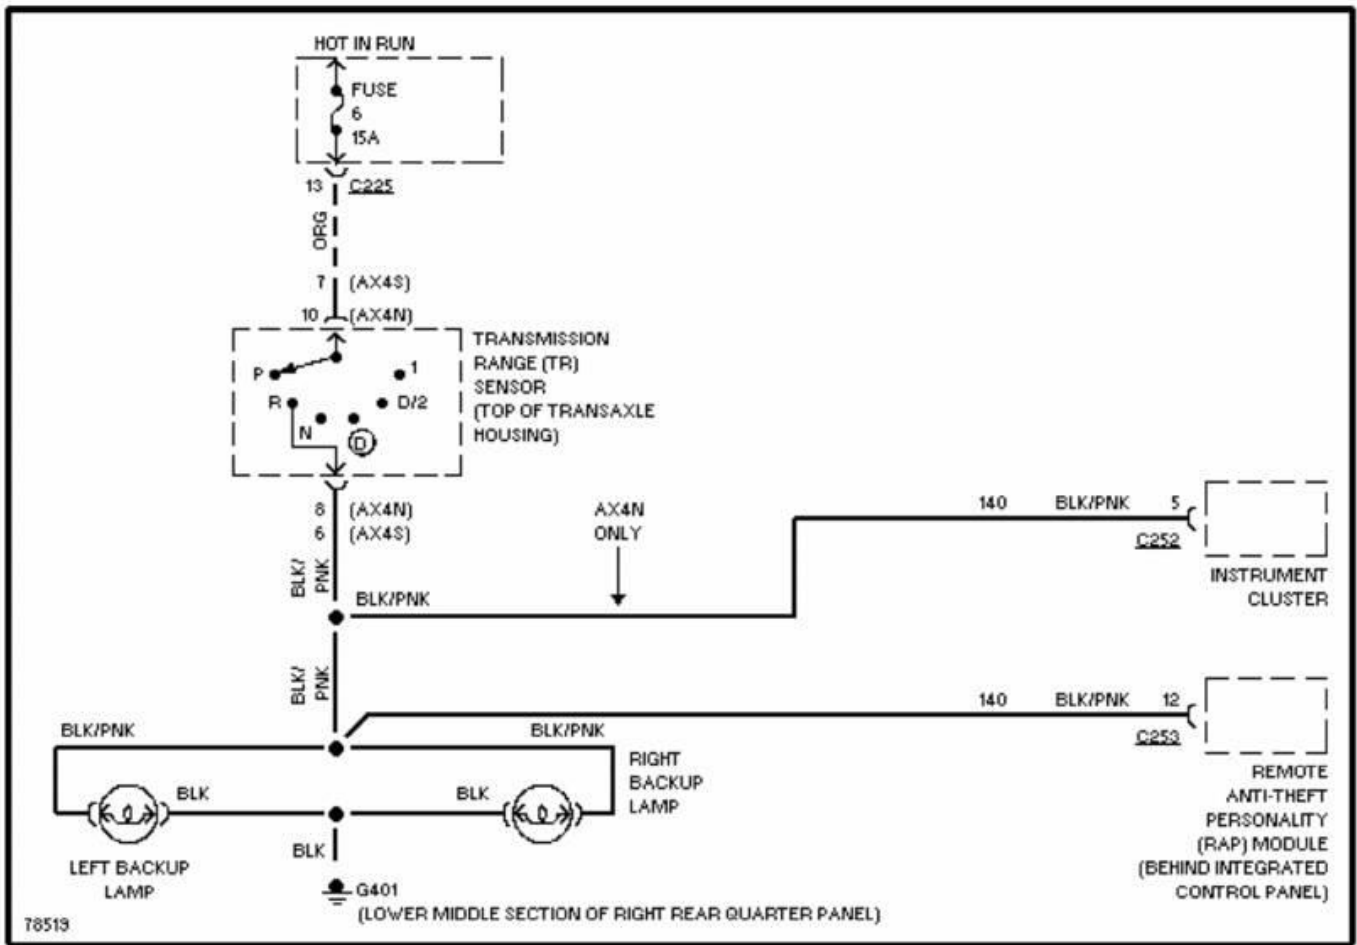

1996 System Wiring Diagrams Ford - Taurus

PAVLIN

Fig. 26: 3.4L SHO, Engine Performance Circuits (3 of 3)
1996 Ford Taurus LX

1996 System Wiring Diagrams
Ford - Taurus

PAVLIN

Fig. 27: Back-up Lamps Circuit, Sedan
1996 Ford Taurus LX