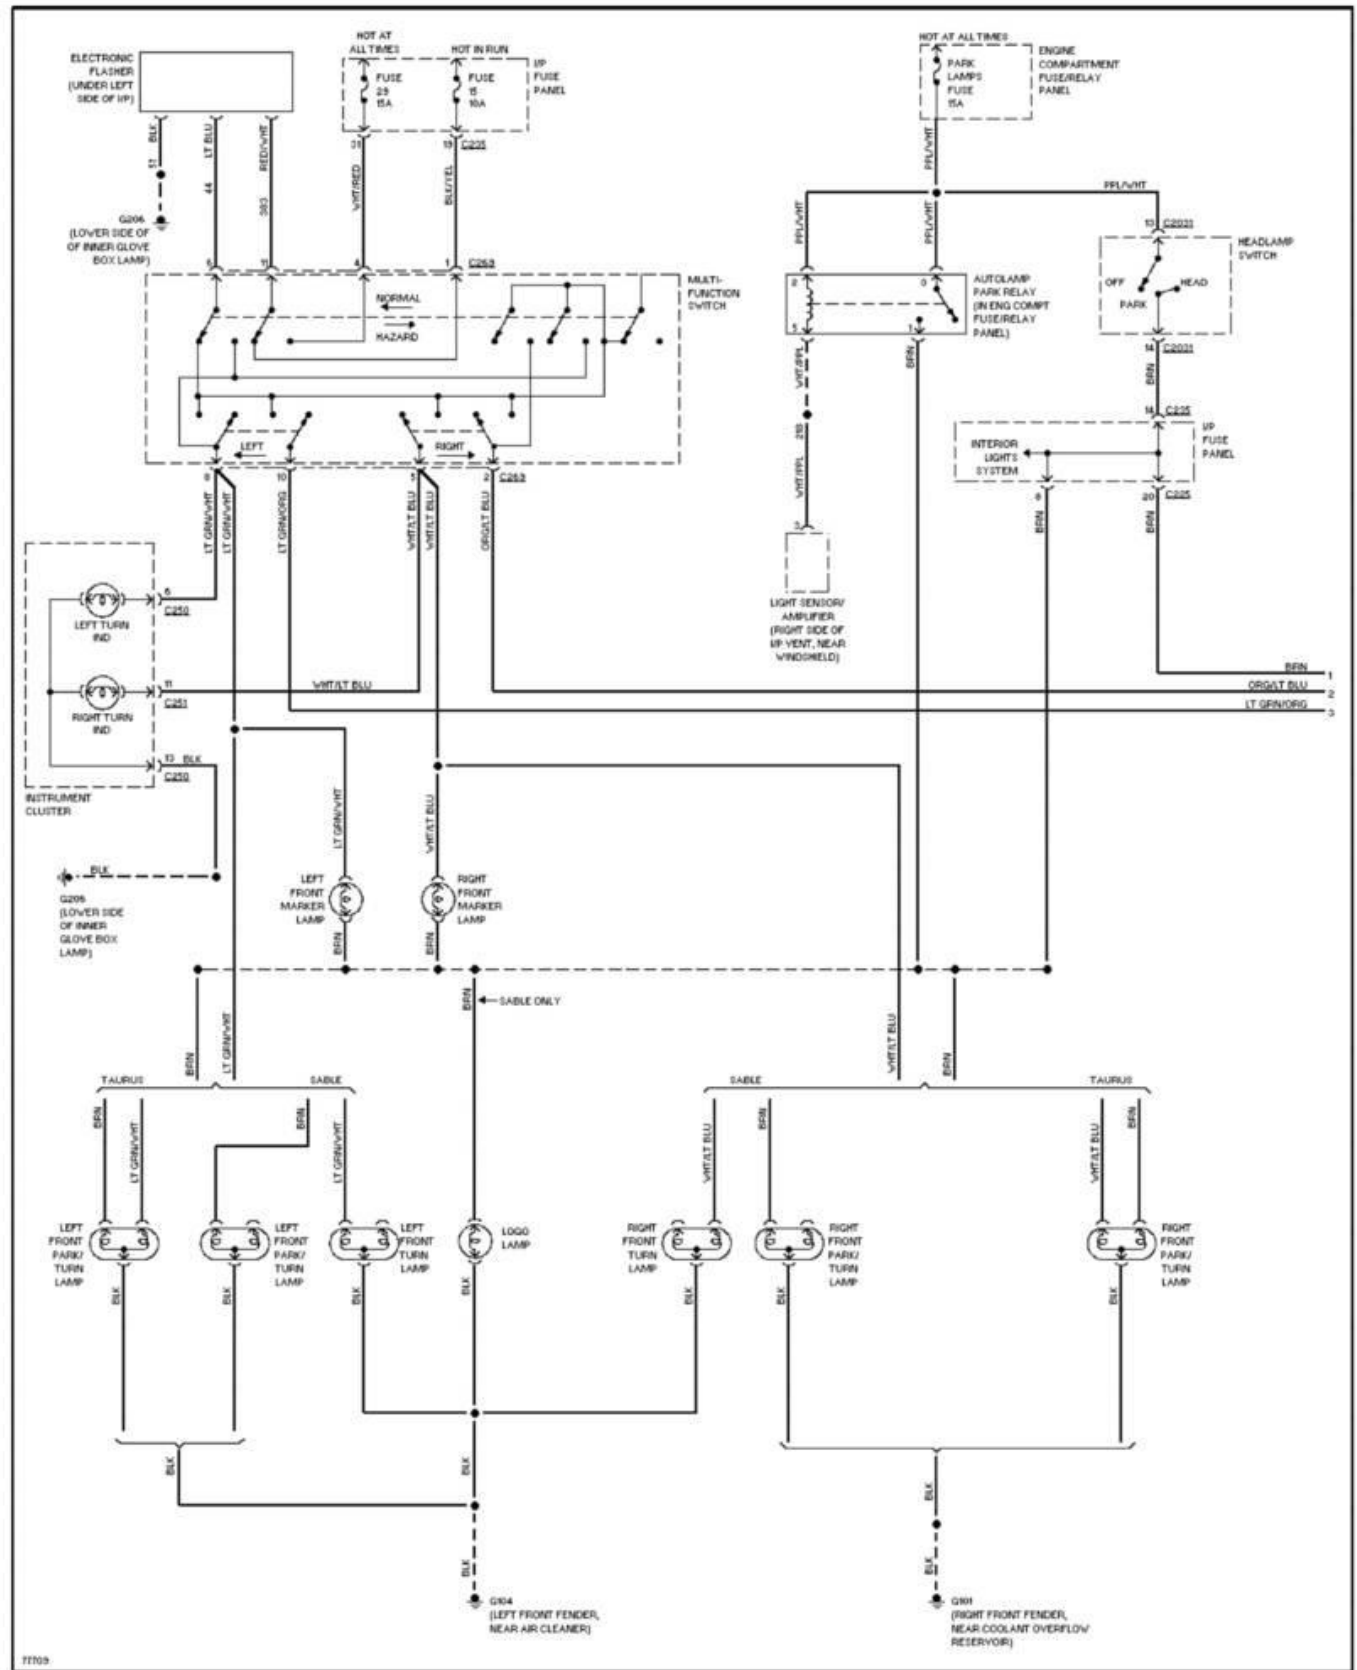

1996 System Wiring Diagrams
Ford - Taurus

PAVLIN

Fig. 34: Exterior Lamps Circuit, Wagon W/ Lamp Out Warning (2 of 2)
1996 Ford Taurus LX

1996 System Wiring Diagrams
Ford - Taurus

PAVLIN

Fig. 35: Exterior Lamps Circuit, Wagon W/O Lamp Out Warning (1 of 2)
1996 Ford Taurus LX