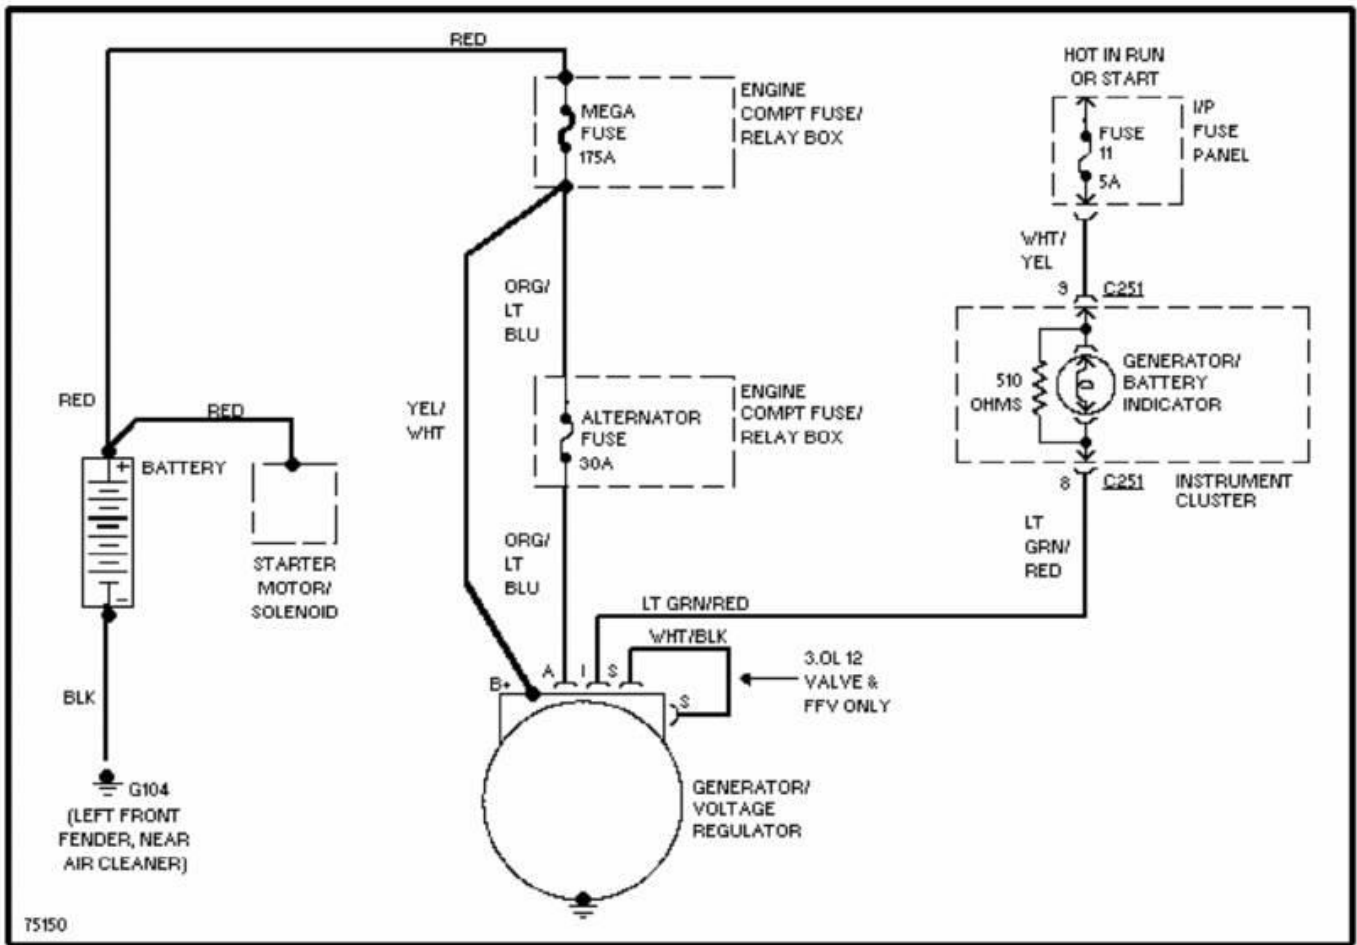

Fig. 71: Supplemental Restraint Circuit
1996 Ford Taurus LX

1996 System Wiring Diagrams
Ford - Taurus

PAVLIN