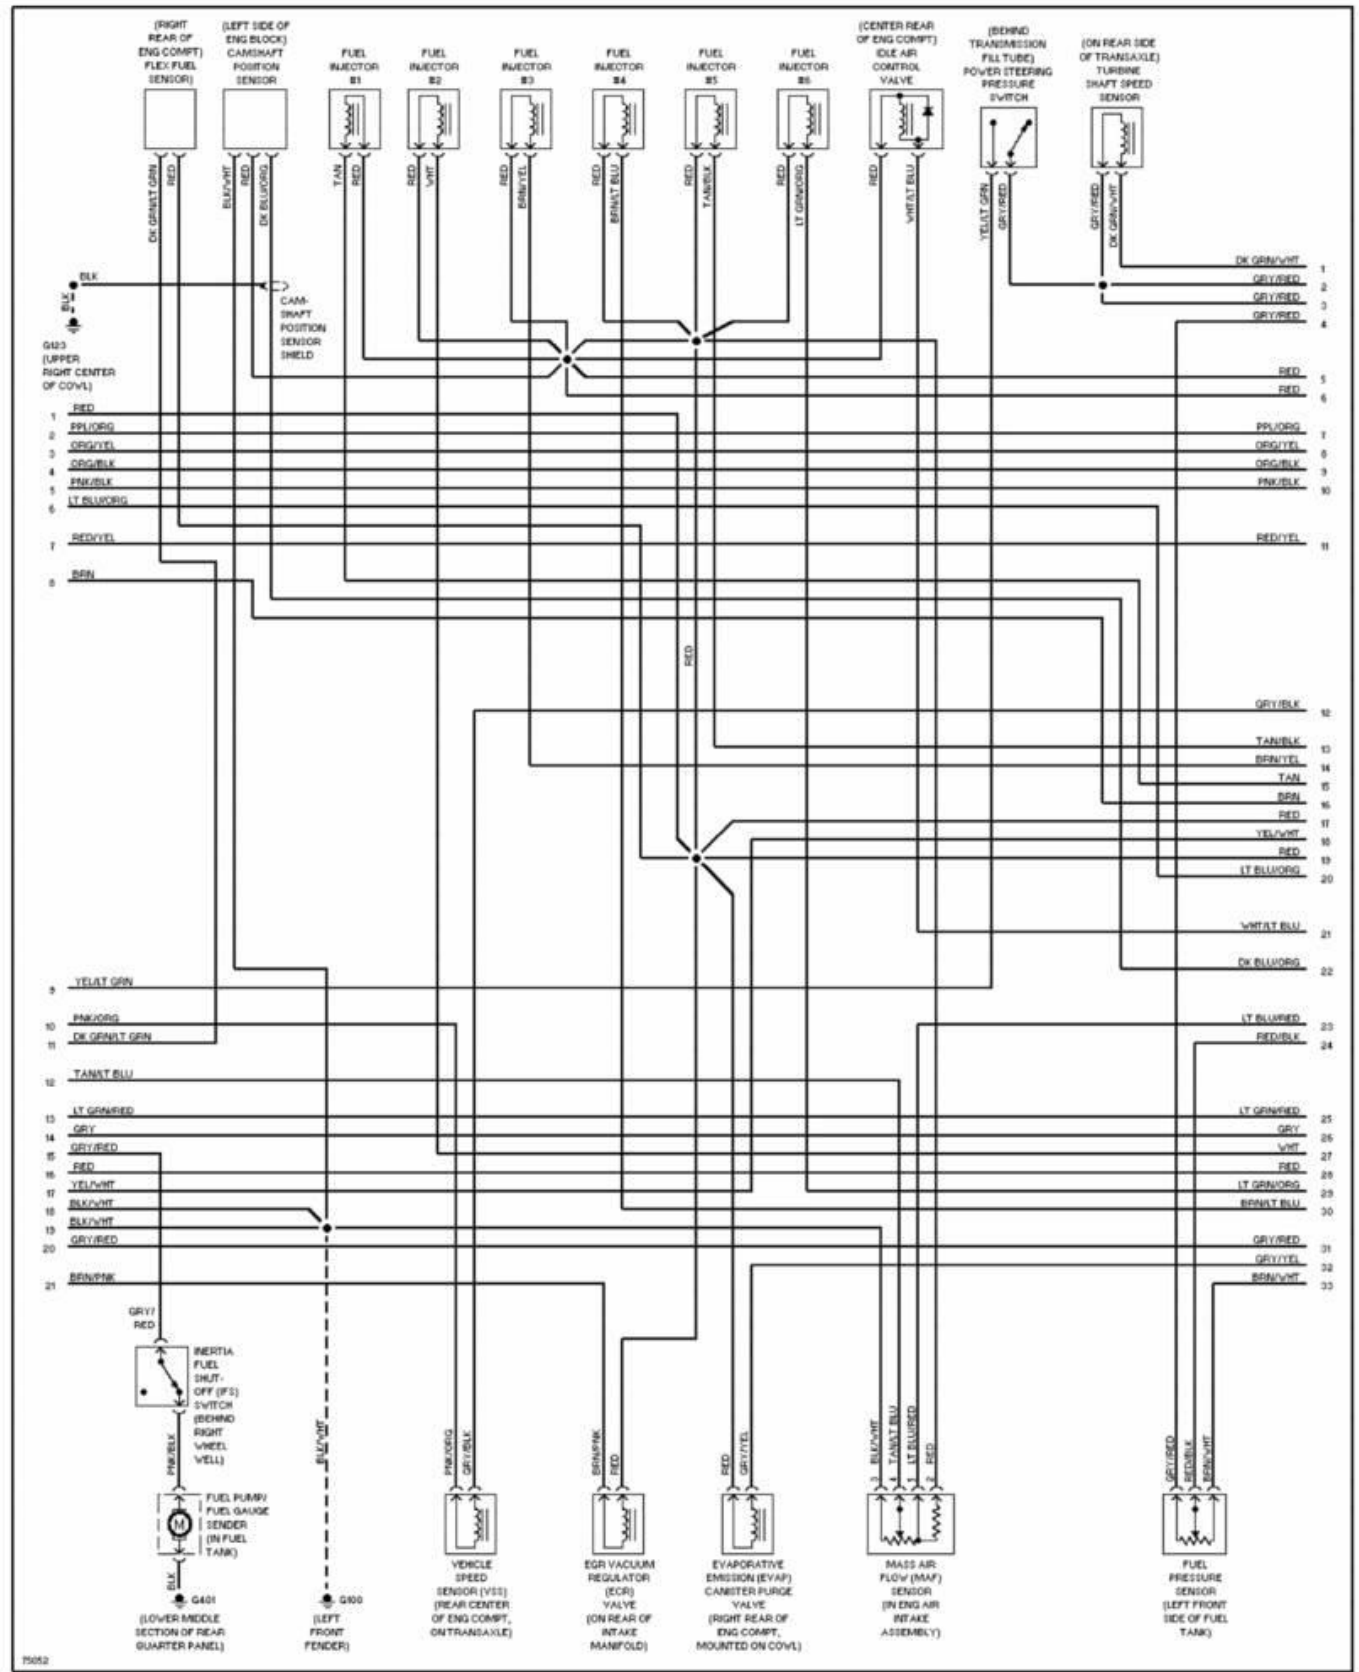

1996 System Wiring Diagrams Ford - Taurus

PAVLIN

Fig. 22: 3.0L Flex Fuel, Engine Performance Circuits (2 of 3)
1996 Ford Taurus LX