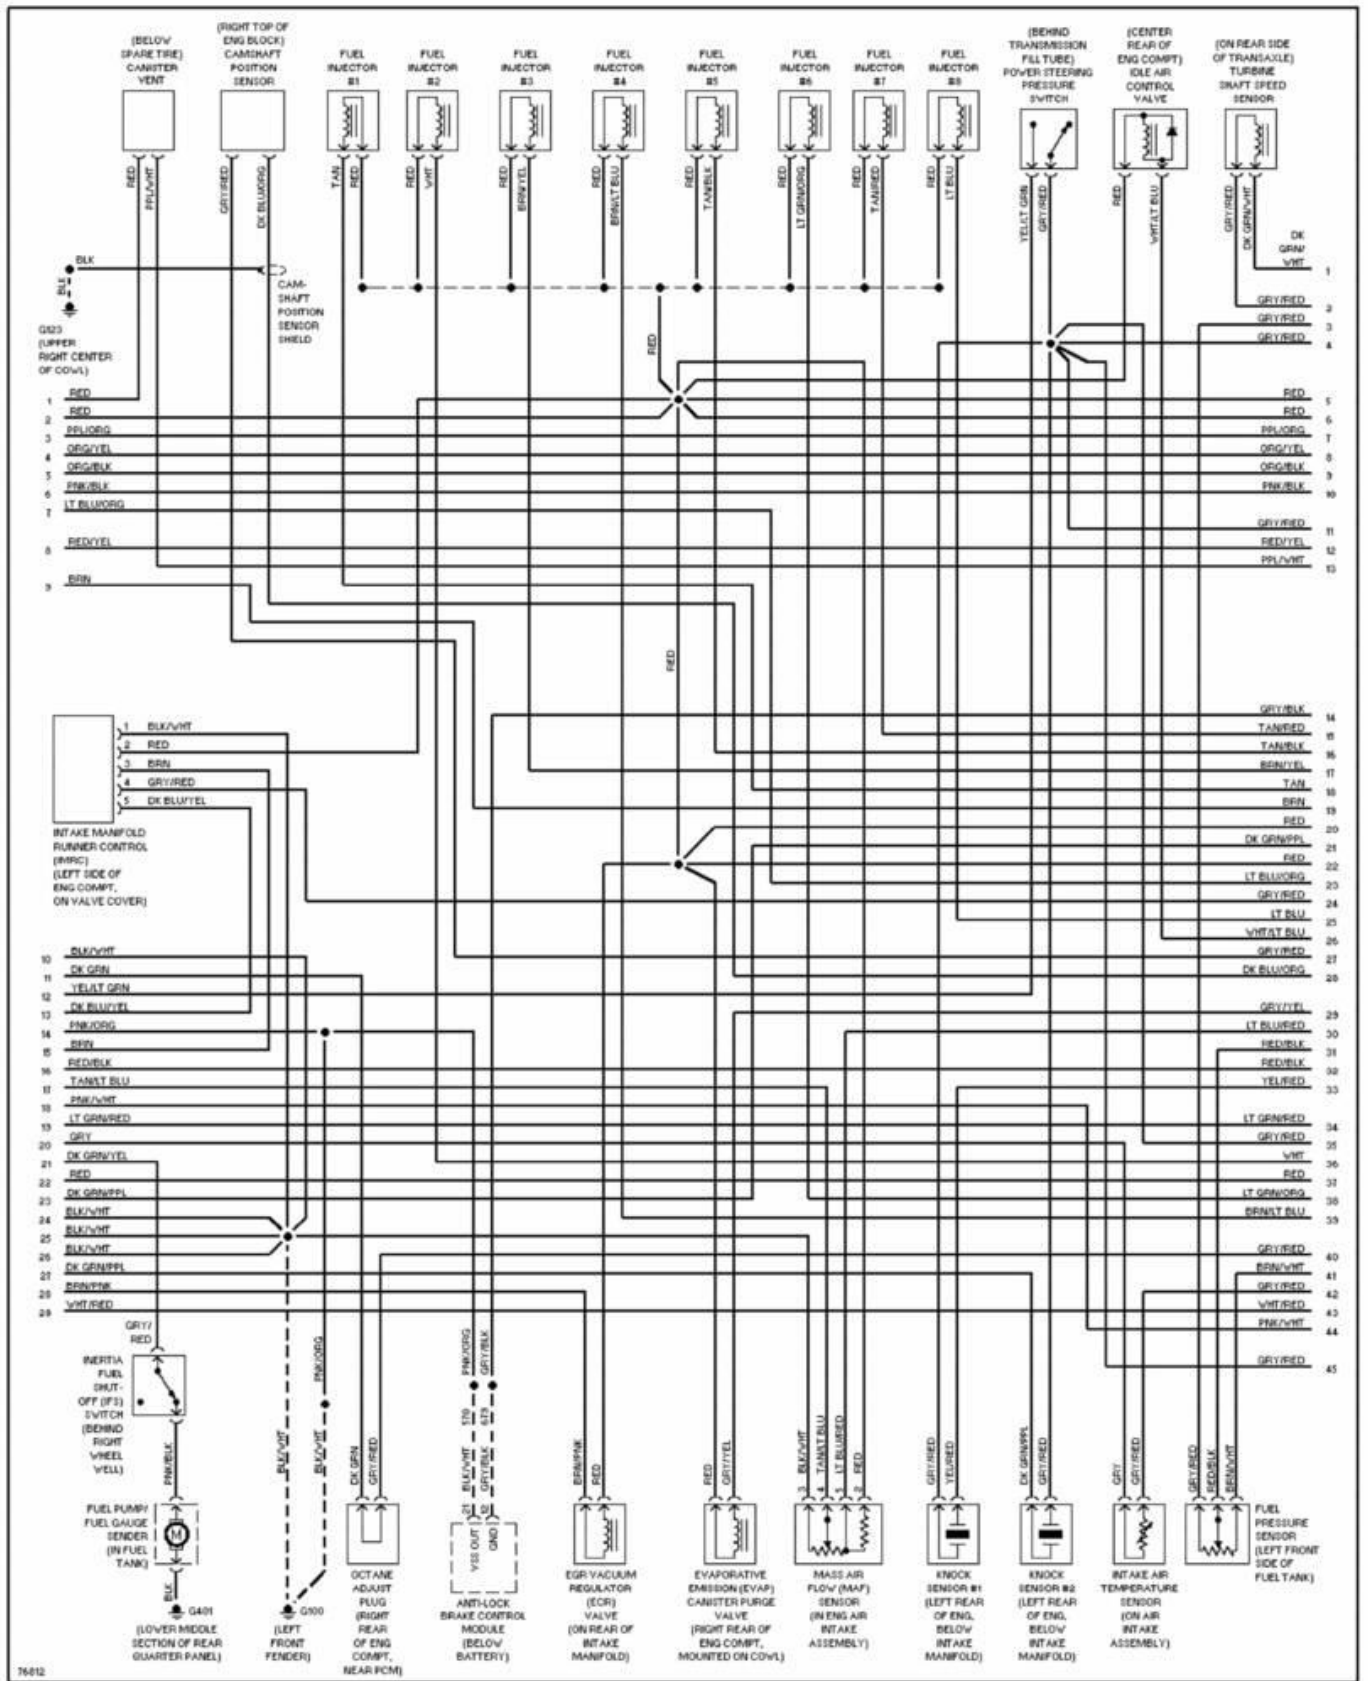

1996 System Wiring Diagrams Ford - Taurus

PAVLIN

Fig. 24: 3.4L SHO, Engine Performance Circuits (1 of 3)
1996 Ford Taurus LX

1996 System Wiring Diagrams
Ford - Taurus

PAVLIN

Fig. 25: 3.4L SHO, Engine Performance Circuits (2 of 3)
1996 Ford Taurus LX