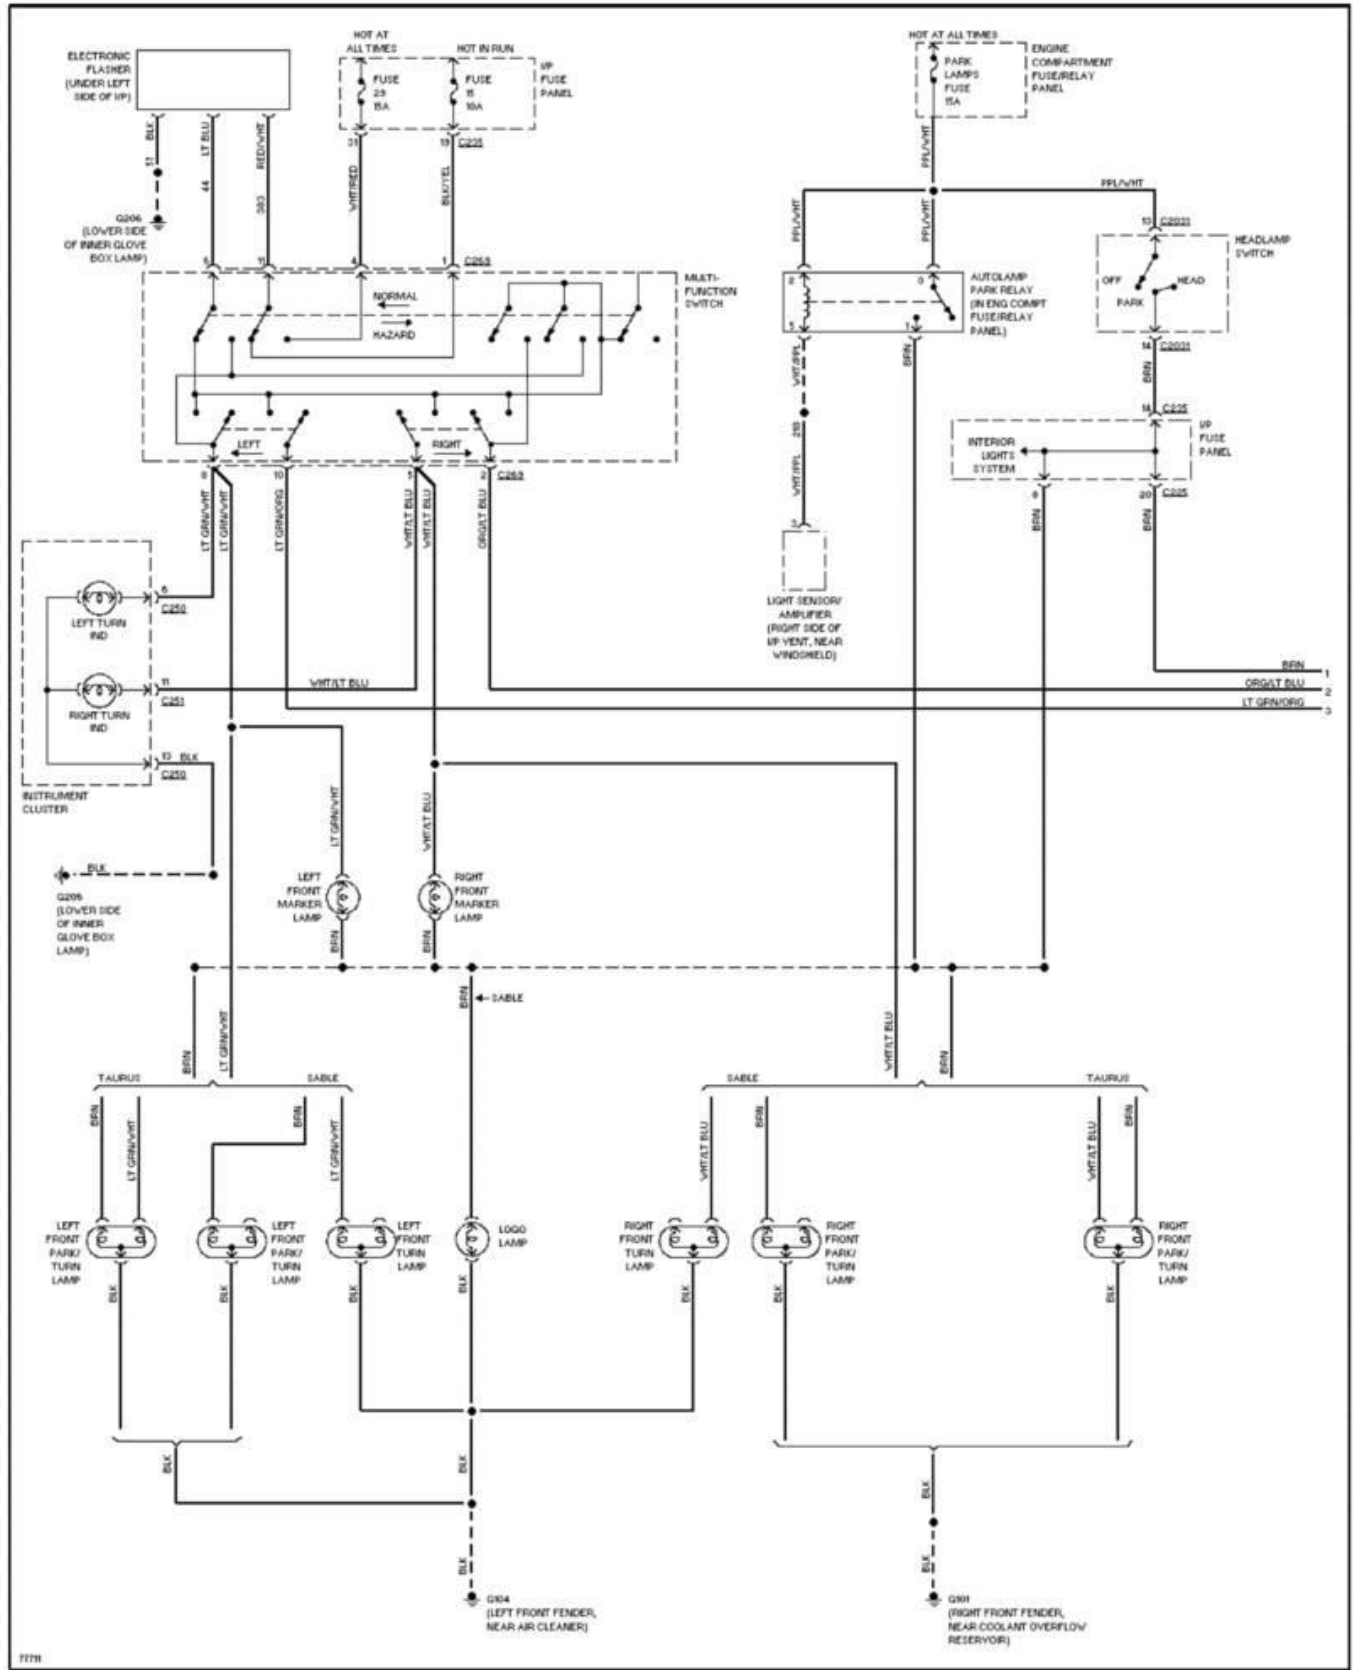

1996 System Wiring Diagrams
Ford - Taurus

PAVLIN

Fig. 32: Exterior Lamps Circuit, Sedan W/O Lamp Out Warning (2 of 2)
1996 Ford Taurus LX

1996 System Wiring Diagrams
Ford - Taurus

PAVLIN

Fig. 33: Exterior Lamps Circuit, Wagon W/ Lamp Out Warning (1 of 2)
1996 Ford Taurus LX