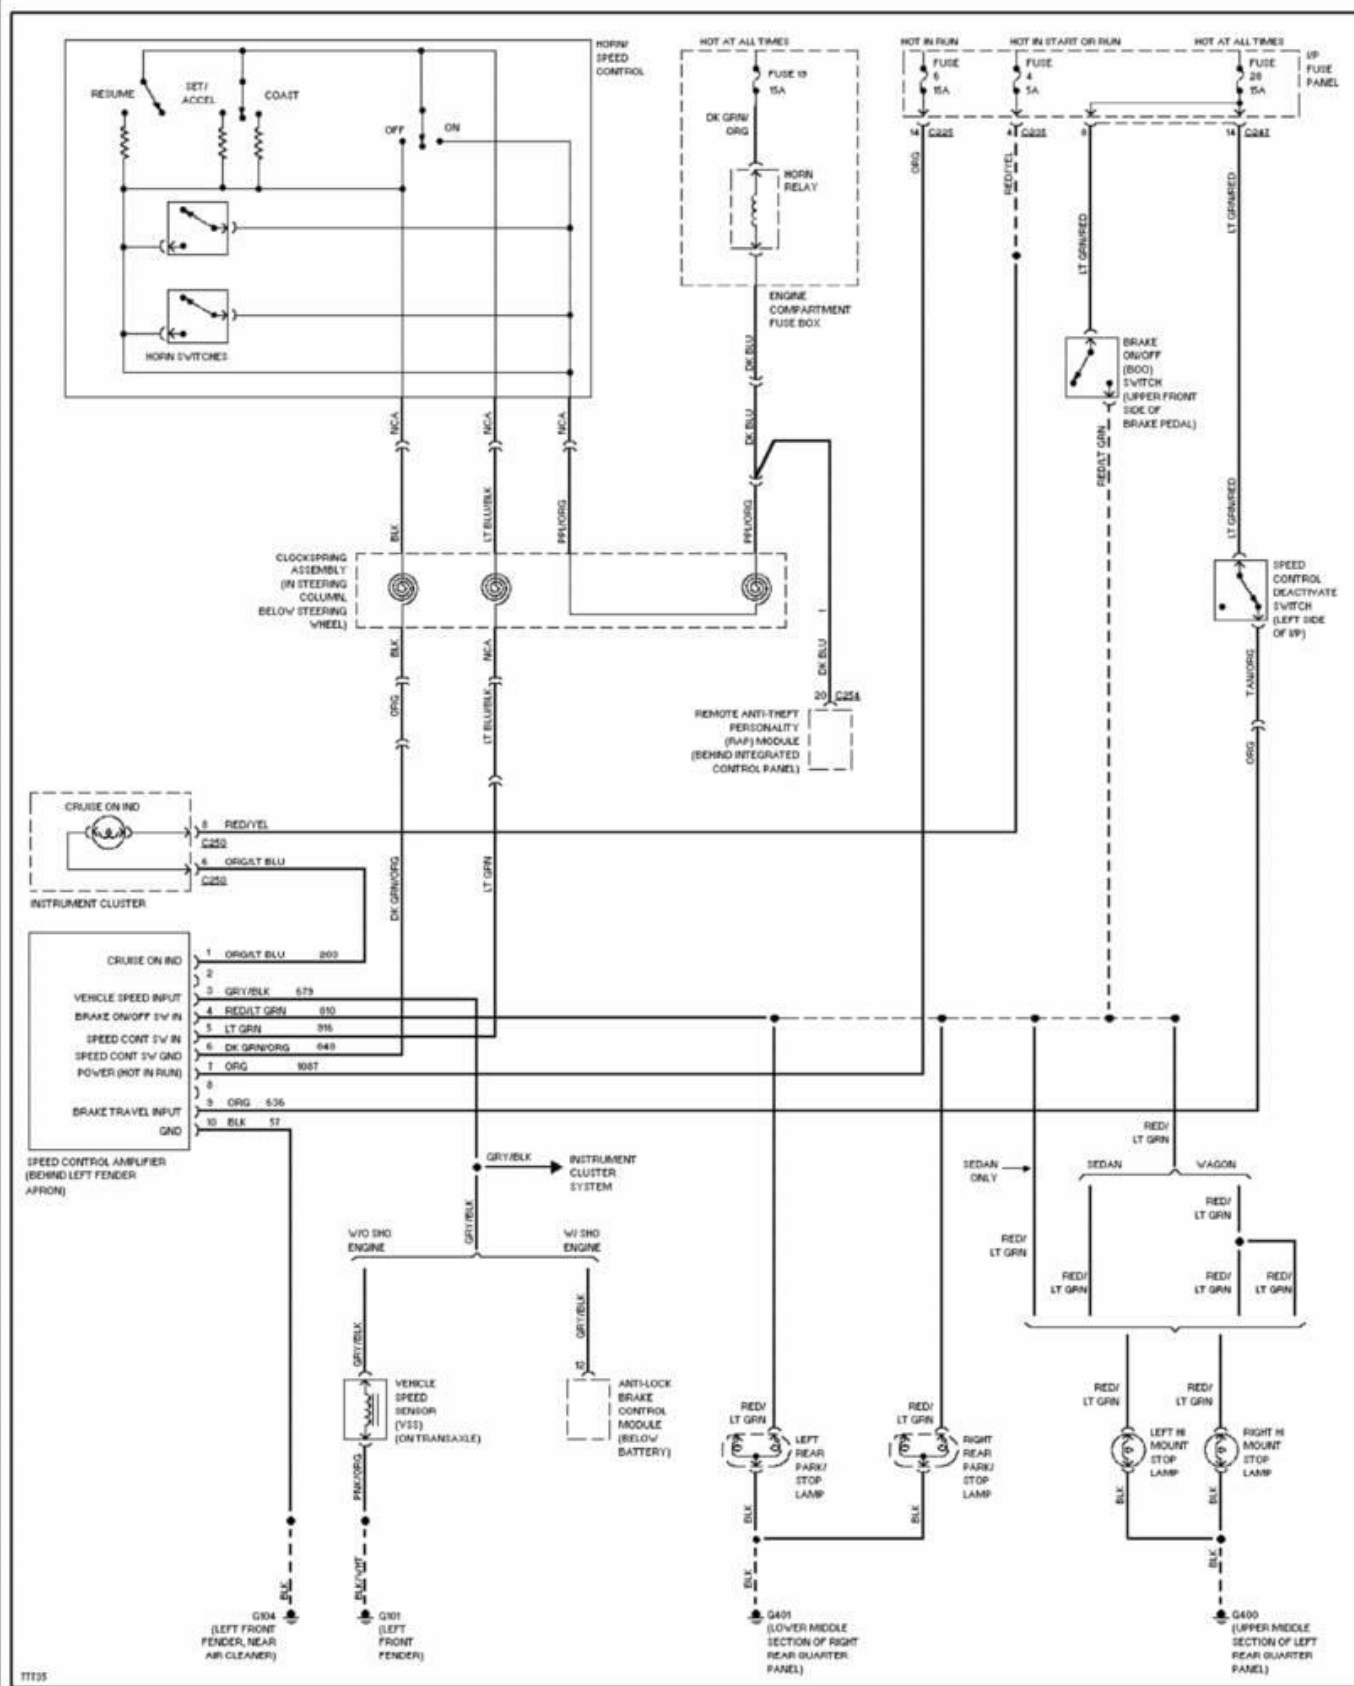

1996 System Wiring Diagrams Ford - Taurus

PAVLIN

Fig. 8: Cruise Control Circuit
1996 Ford Taurus LX