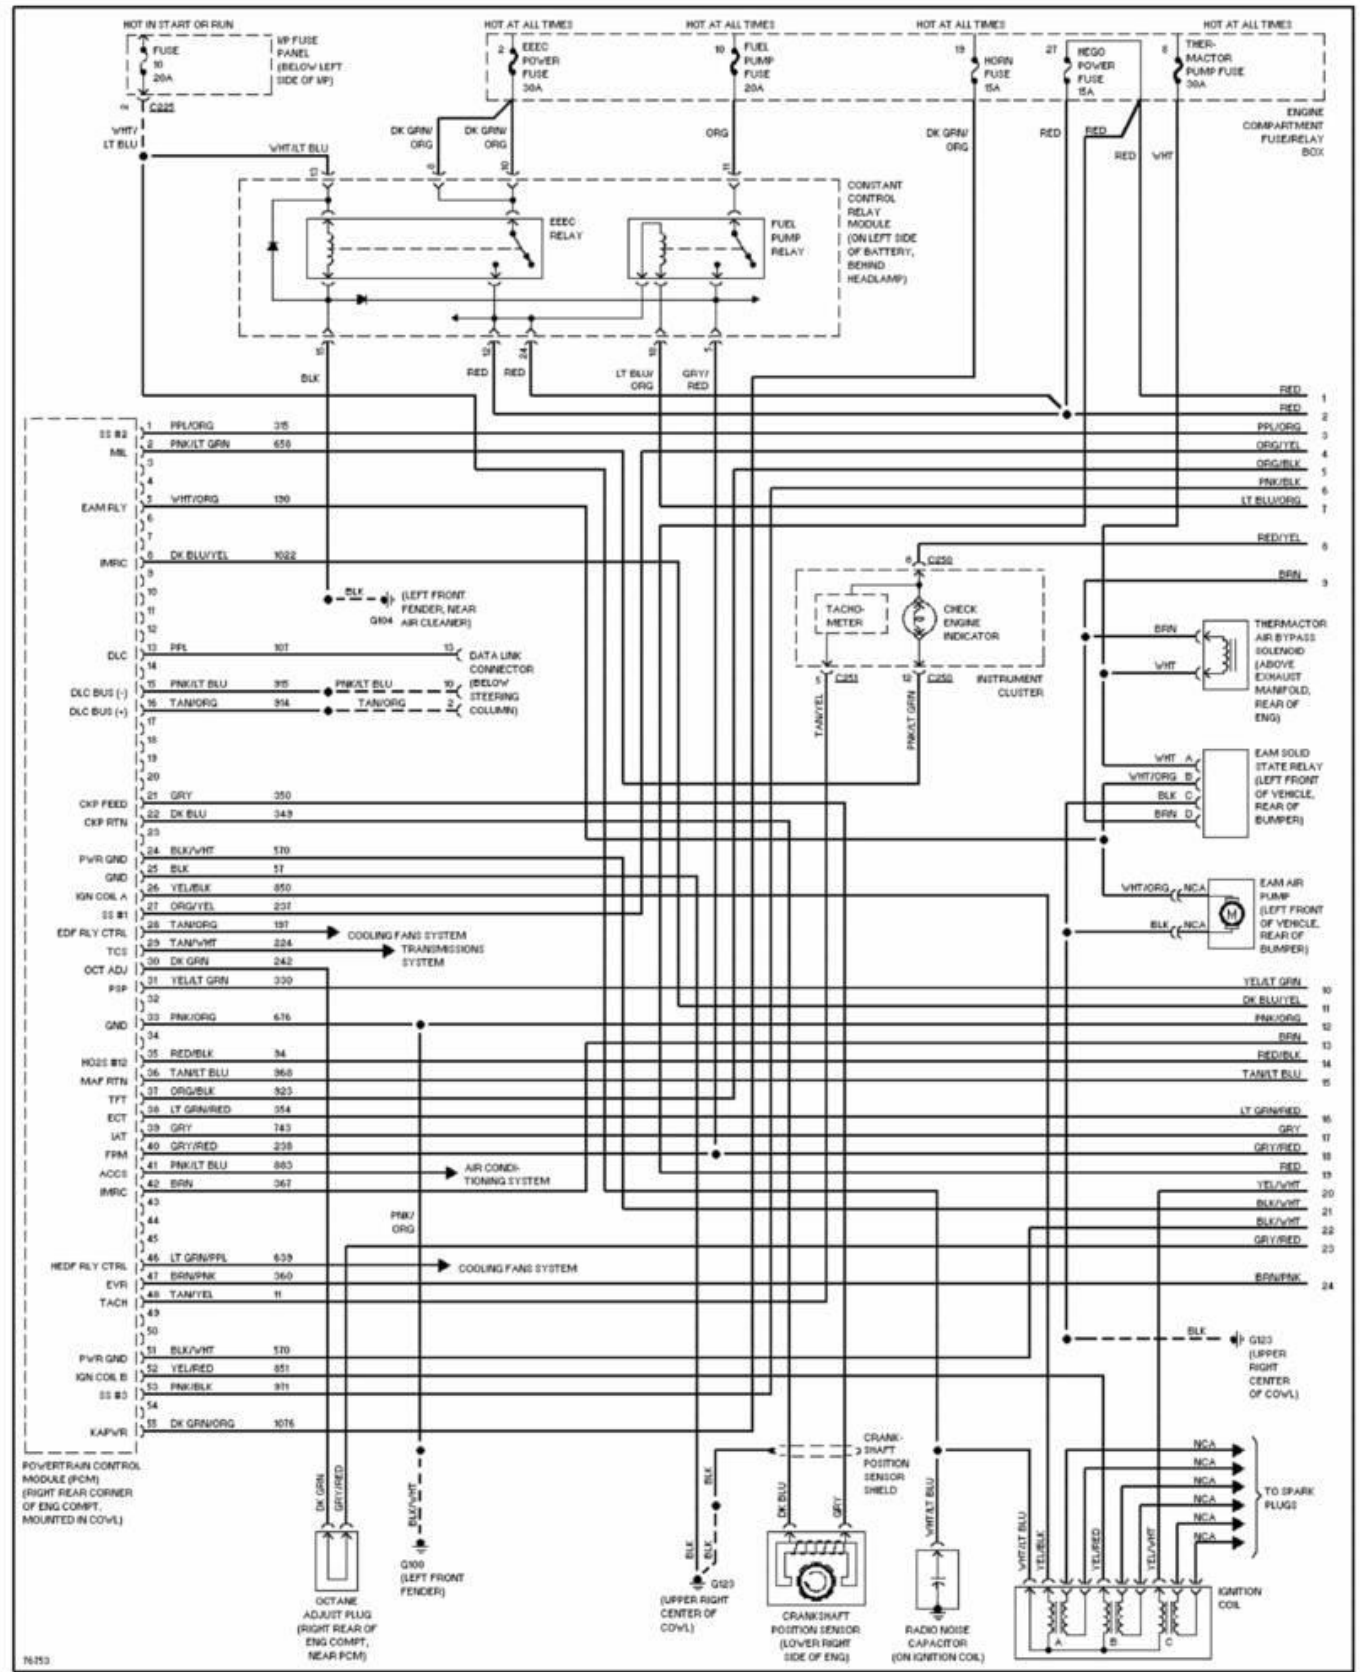

1996 System Wiring Diagrams Ford - Taurus

PAVLIN

Fig. 18: 3.0L 24-Valve, Engine Performance Circuits (1 of 3)
1996 Ford Taurus LX