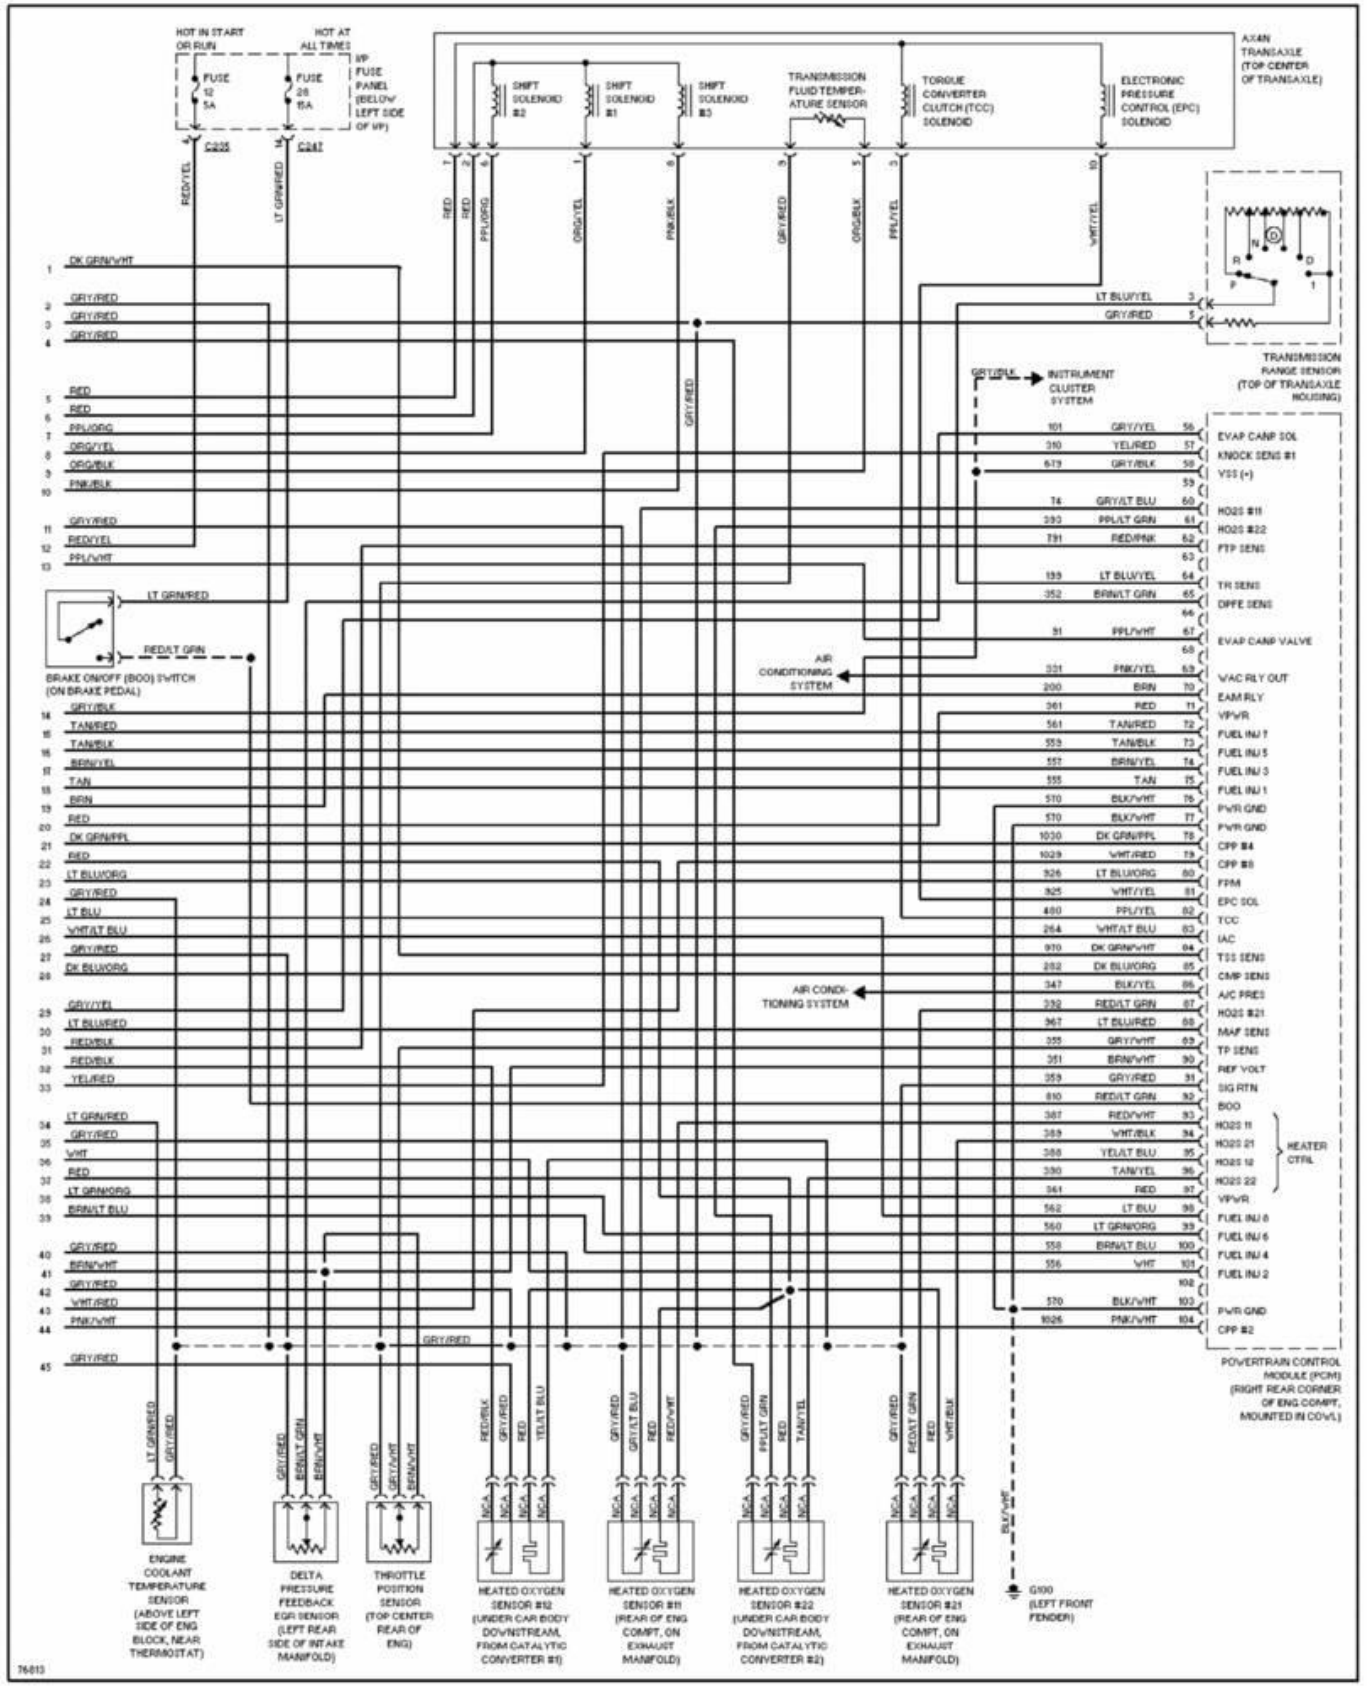

Fig. 27: Back-up Lamps Circuit, Sedan
1996 Ford Taurus LX

1996 System Wiring Diagrams Ford - Taurus

PAVLIN

Fig. 26: 3.4L SHO, Engine Performance Circuits (3 of 3)
1996 Ford Taurus LX