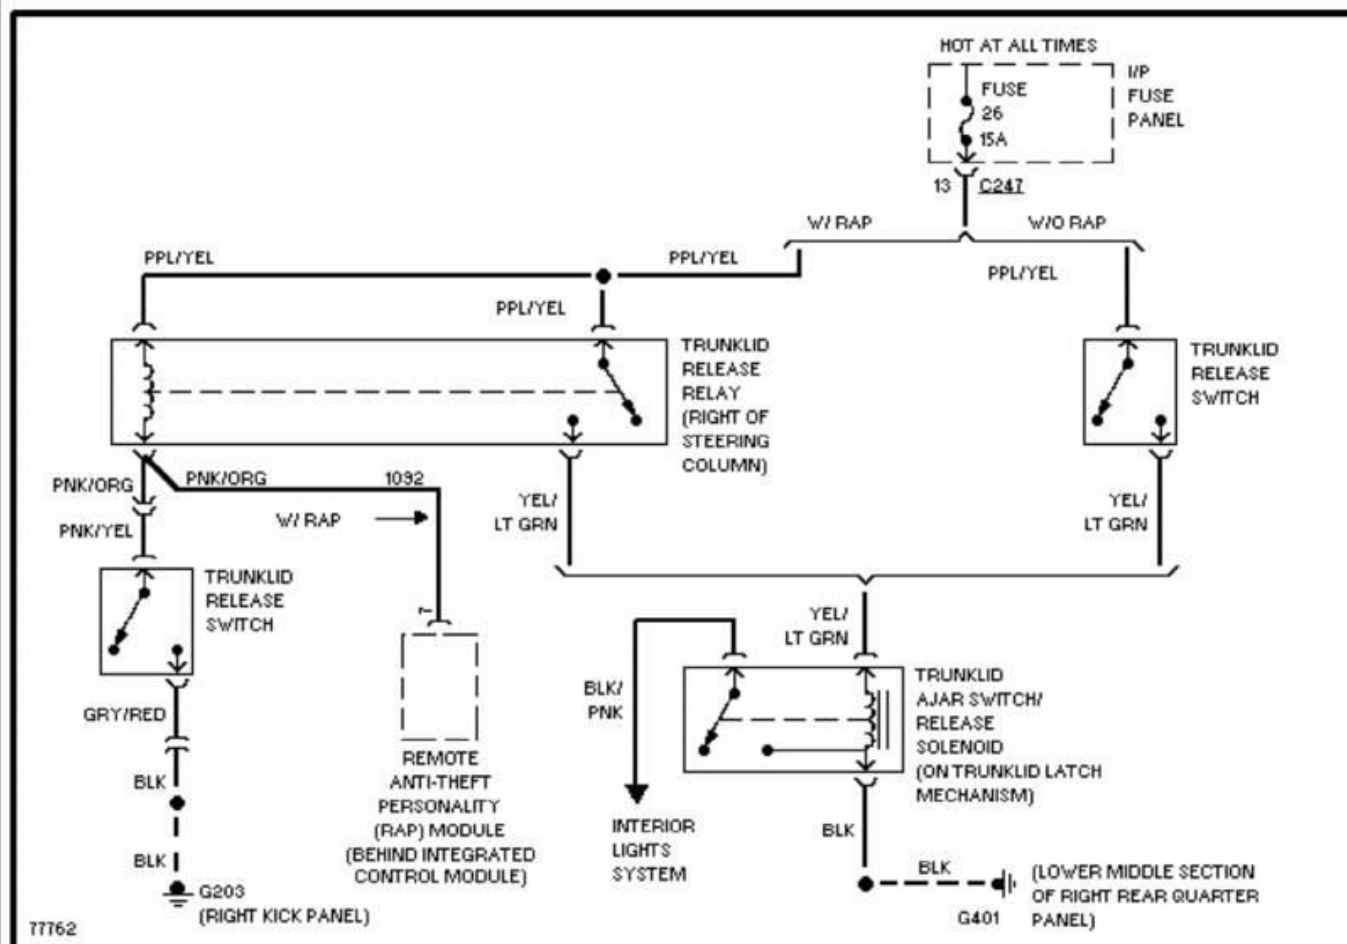

1996 System Wiring Diagrams Ford - Taurus

PAVLIN

Fig. 75: 3.4L SHO, Transmission Circuit
1996 Ford Taurus LX

1996 System Wiring Diagrams
Ford - Taurus

PAVLIN

Fig. 76: Trunk Release Circuit
1996 Ford Taurus LX