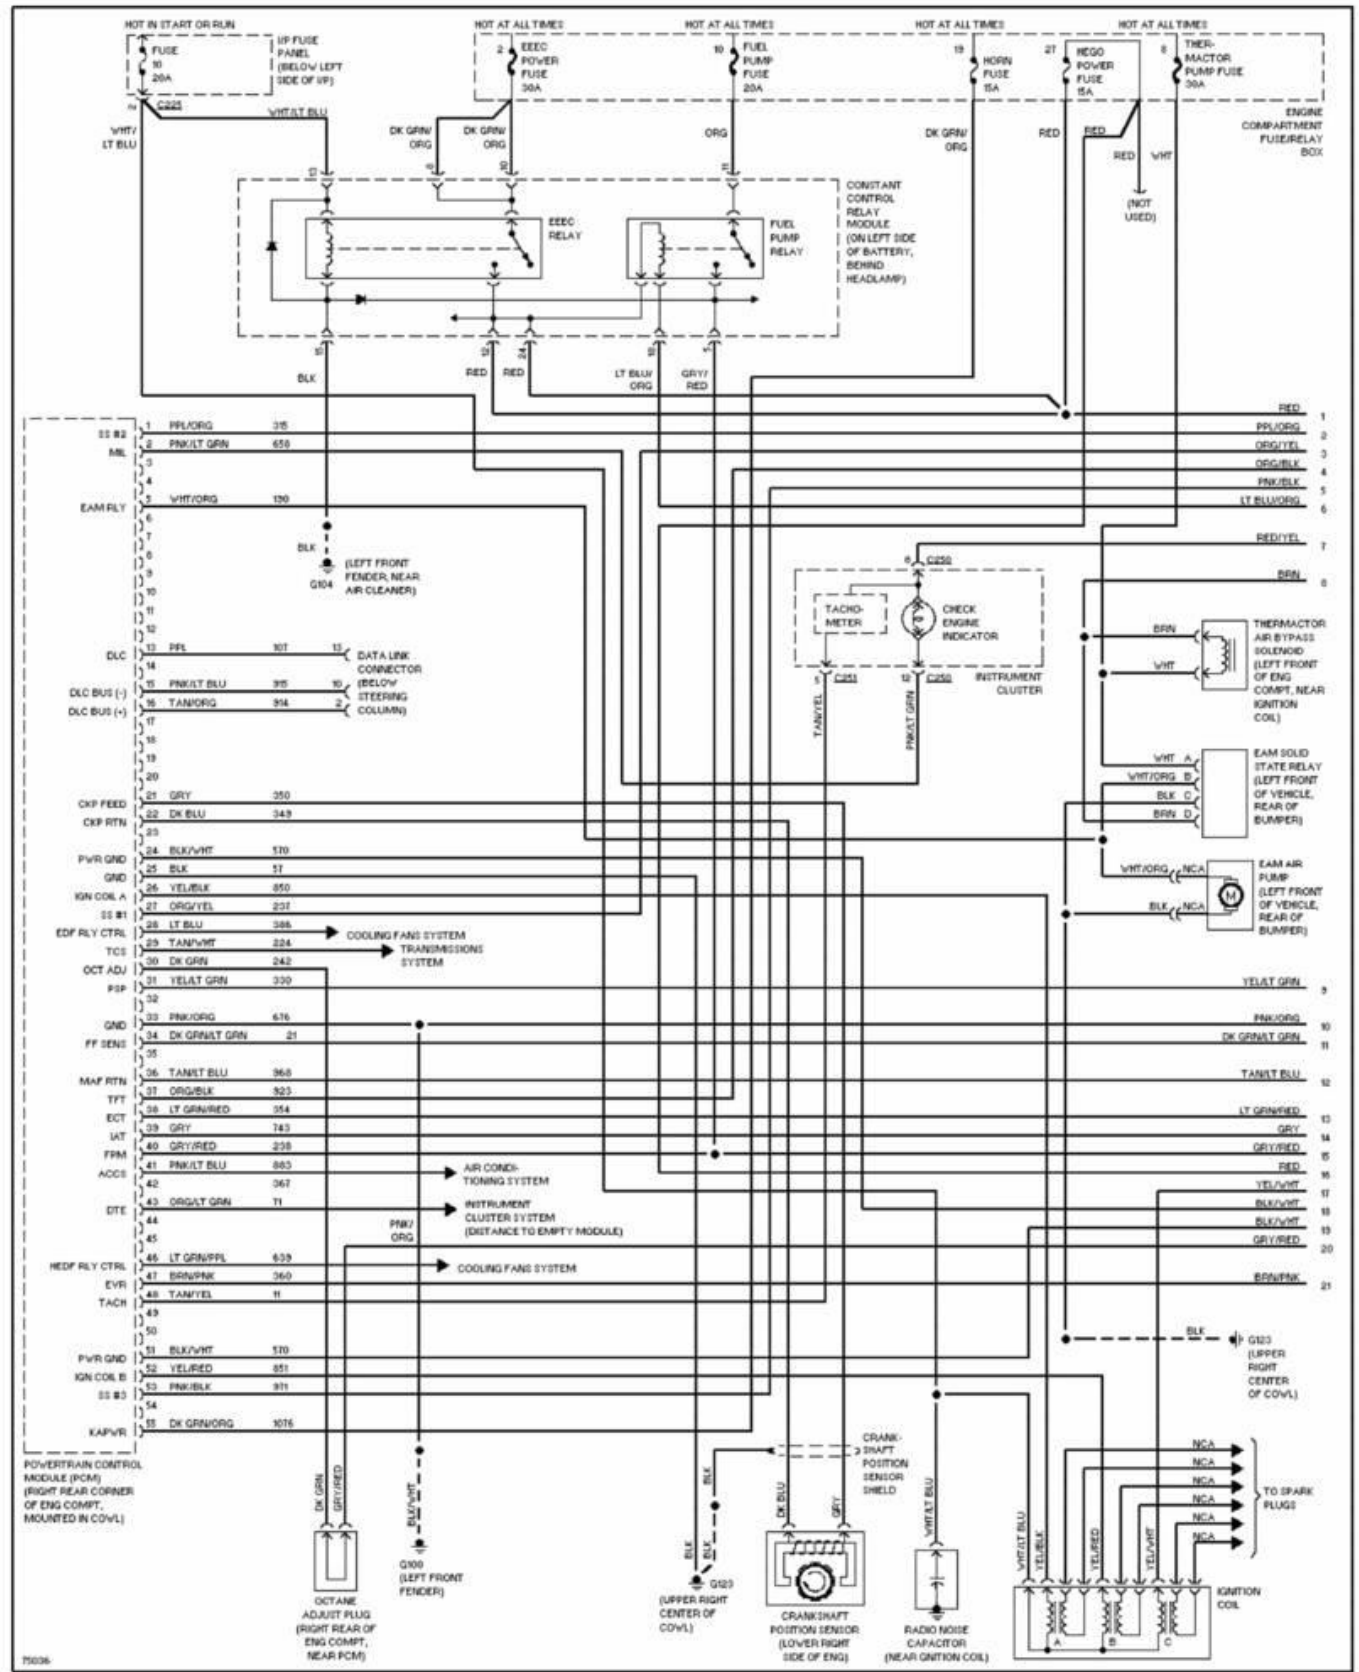

1996 System Wiring Diagrams Ford - Taurus

PAVLIN

Fig. 20: 3.0L 24-Valve, Engine Performance Circuits (3 of 3)
1996 Ford Taurus LX

1996 System Wiring Diagrams Ford - Taurus

PAVLIN

Fig. 21: 3.0L Flex Fuel, Engine Performance Circuits (1 of 3)
1996 Ford Taurus LX