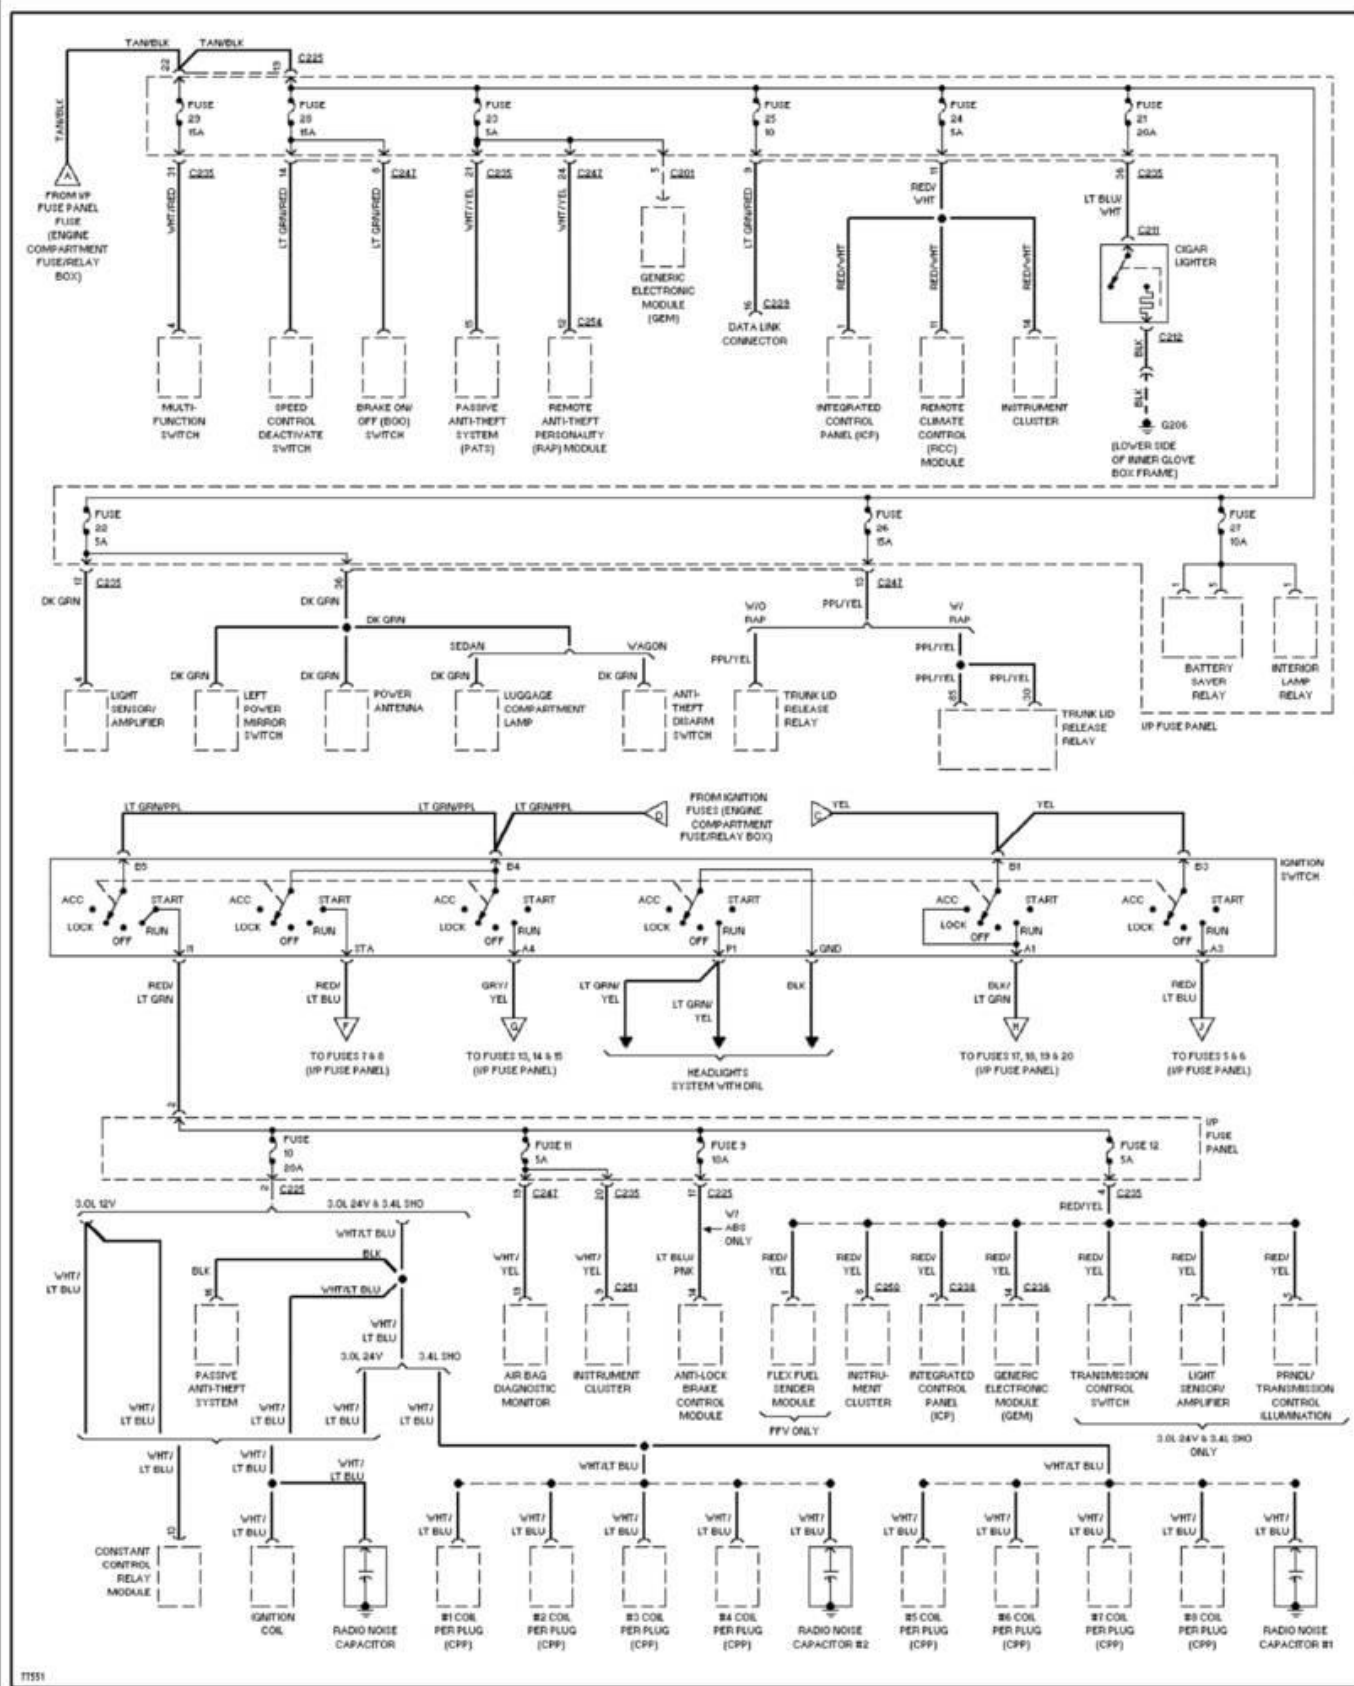

1996 System Wiring Diagrams Ford - Taurus

PAVLIN

Fig. 55: Power Distribution Circuit (2 of 3)
1996 Ford Taurus LX