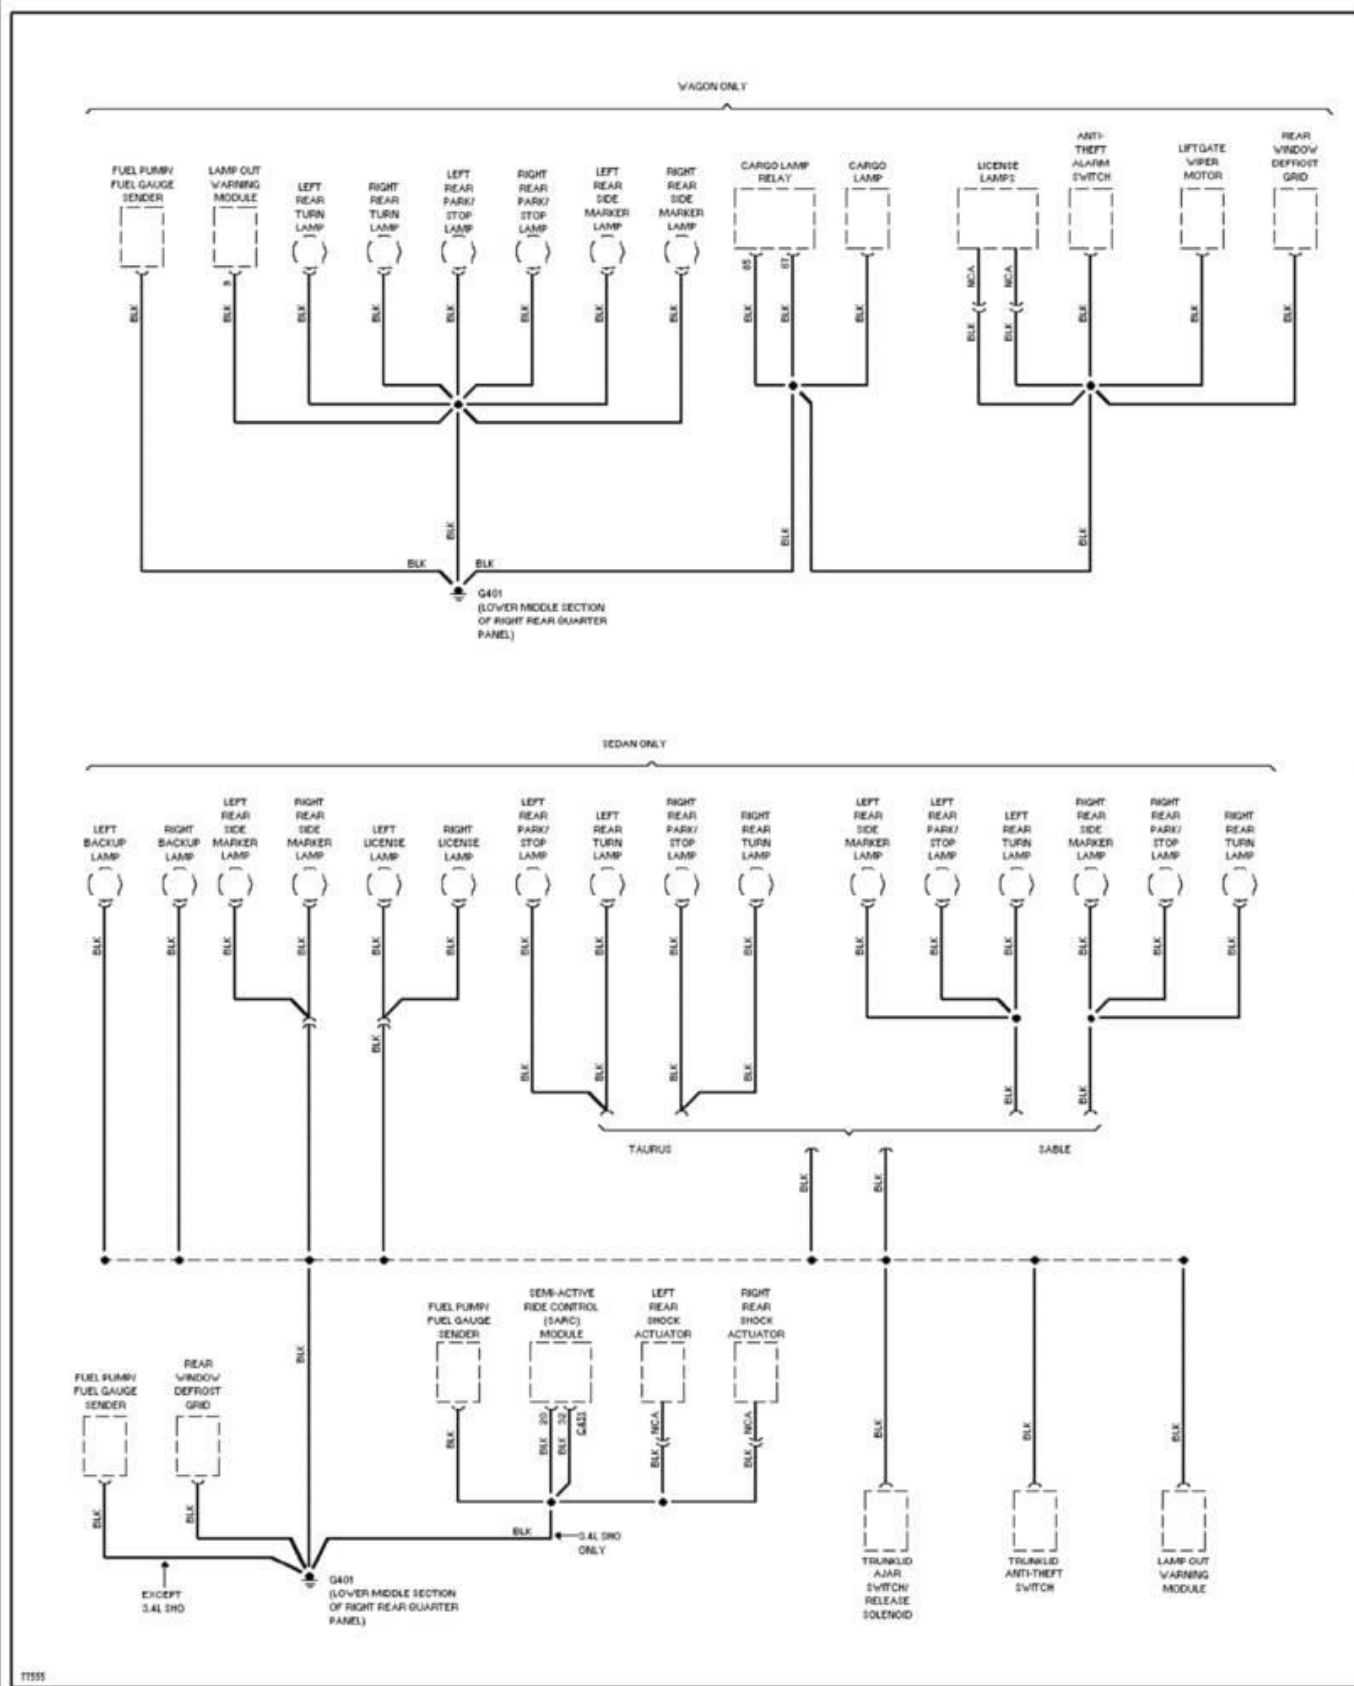

1996 System Wiring Diagrams Ford - Taurus

PAVLIN

Fig. 39: Ground Distribution Circuit (2 of 3)
1996 Ford Taurus LX

1996 System Wiring Diagrams Ford - Taurus

PAVLIN

Fig. 40: Ground Distribution Circuit (3 of 3)
1996 Ford Taurus LX

1996 System Wiring Diagrams Ford - Taurus

PAVLIN

Fig. 41: Autolamps/Delayed Exit Circuit, W/ DRL
1996 Ford Taurus LX

1996 System Wiring Diagrams Ford - Taurus

PAVLIN

Fig. 42: Autolamps/Delayed Exit Circuit, W/O DRL
1996 Ford Taurus LX