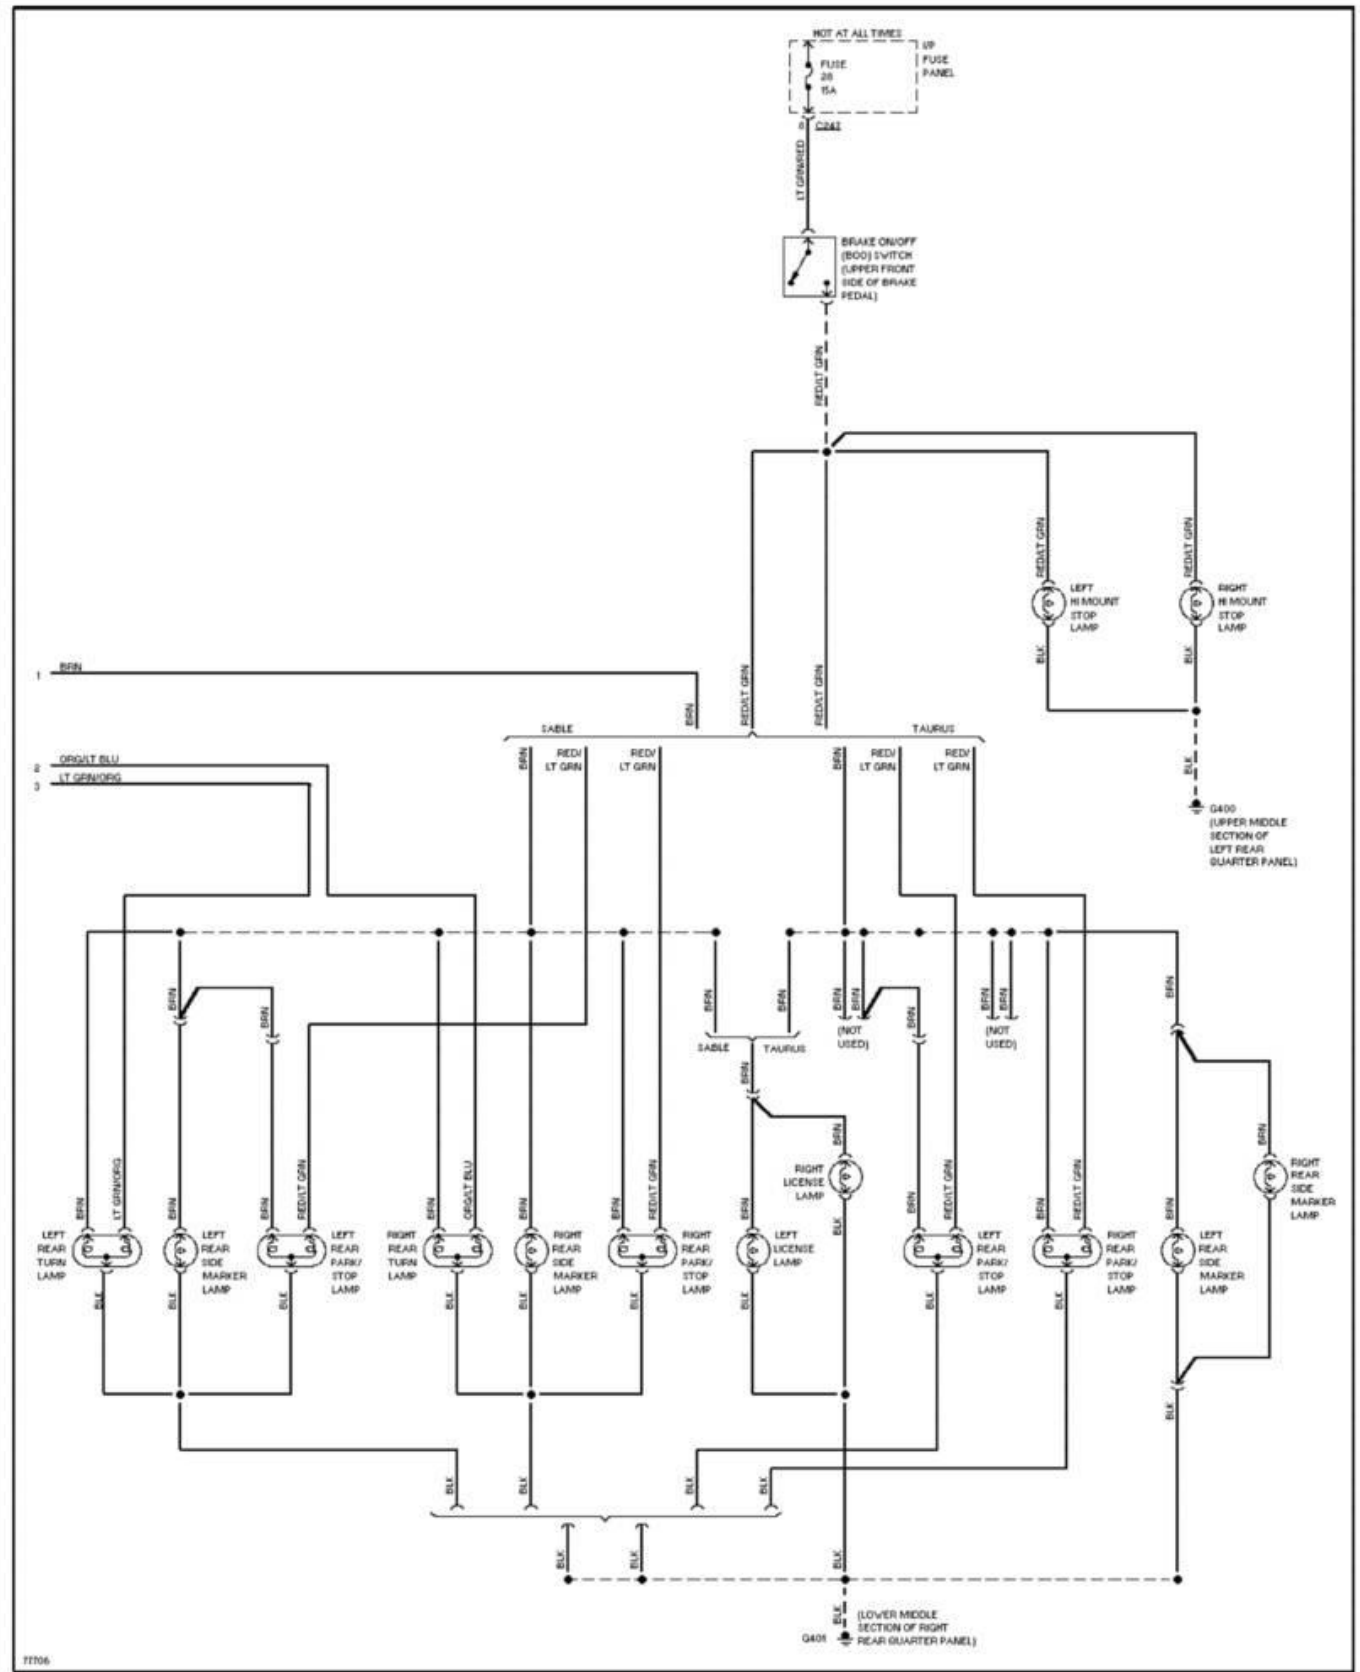

1996 System Wiring Diagrams
Ford - Taurus

PAVLIN

Fig. 32: Exterior Lamps Circuit, Sedan W/O Lamp Out Warning (2 of 2)
1996 Ford Taurus LX