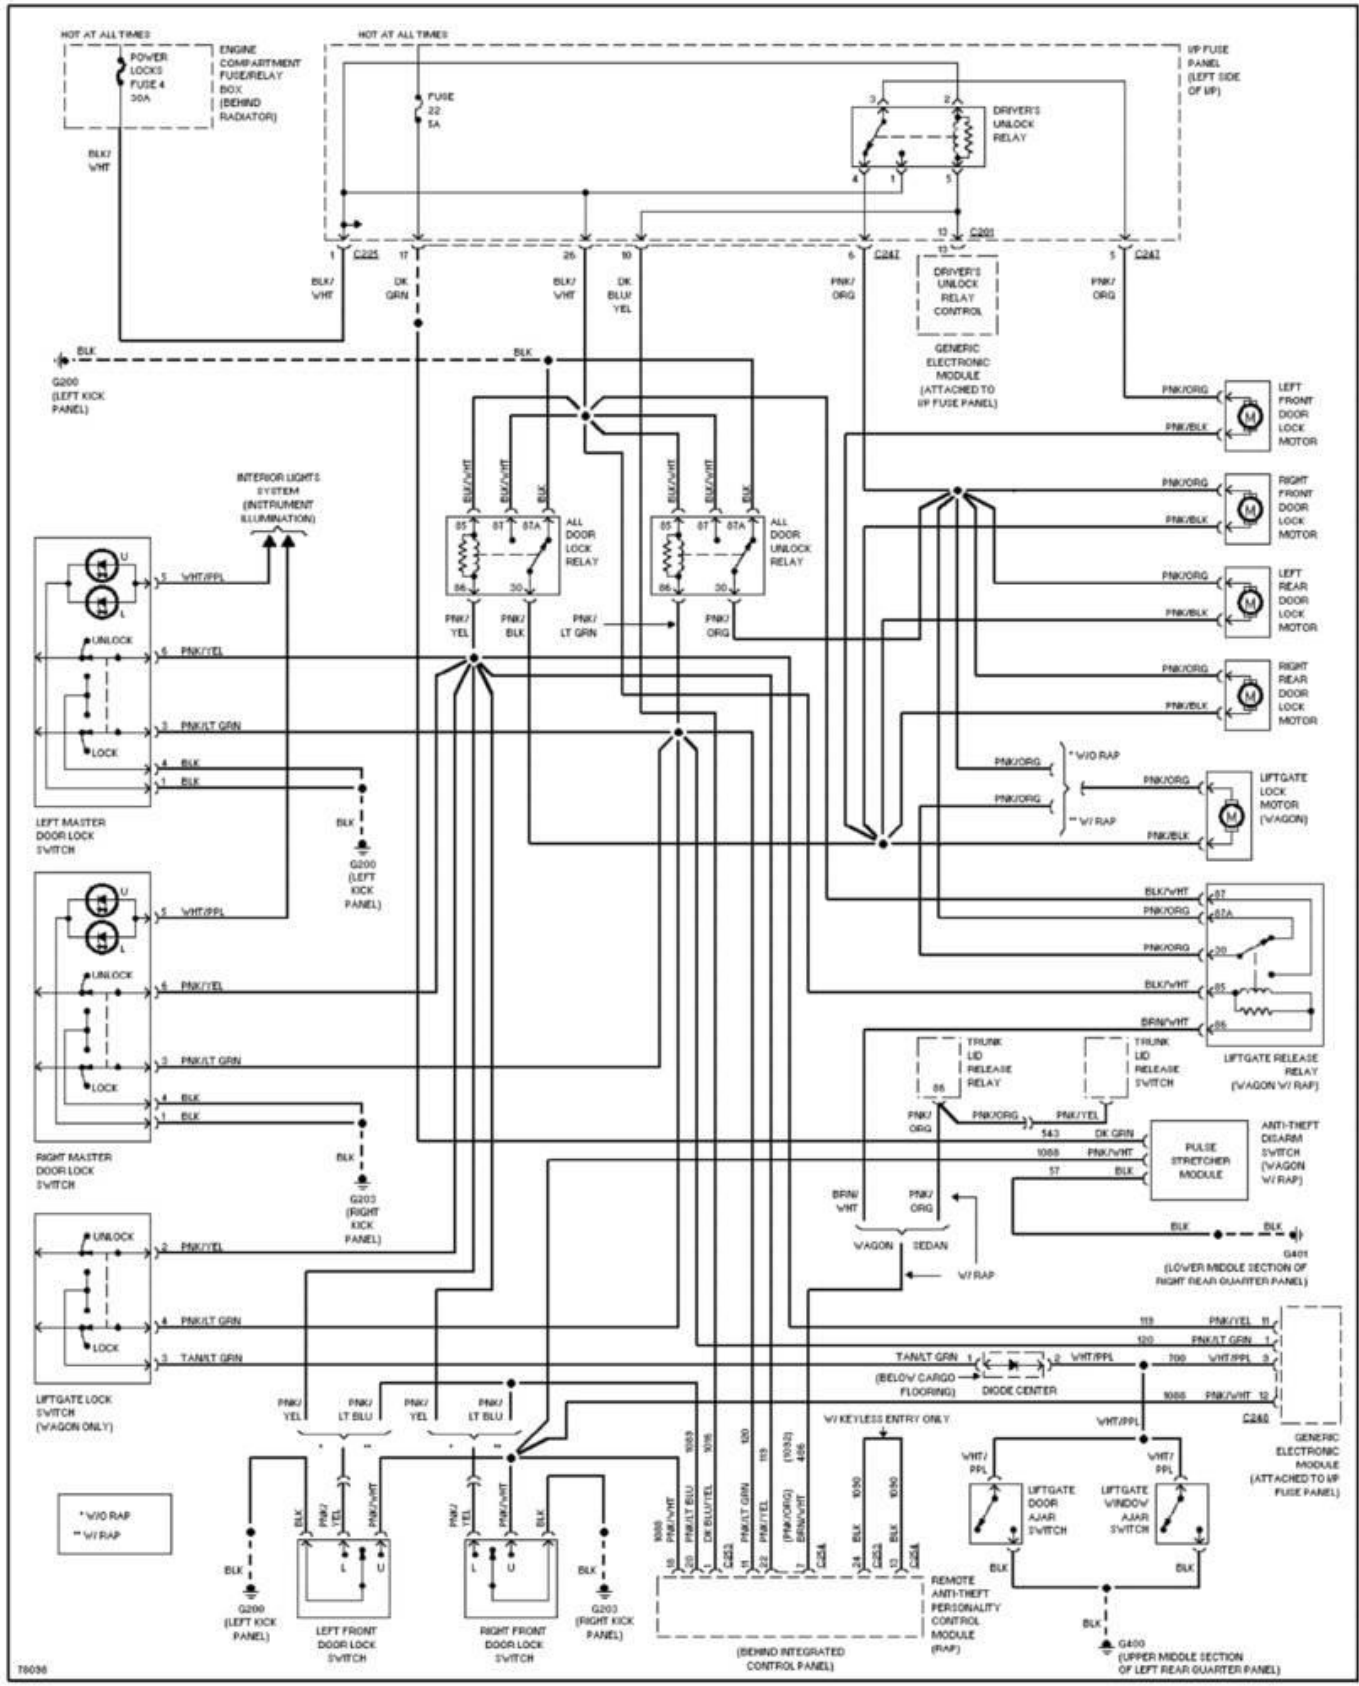

Fig. 58: Power Mirror Circuit
1996 Ford Taurus LX

1996 System Wiring Diagrams Ford - Taurus

PAVLIN

Fig. 57: Power Door Lock Circuit
1996 Ford Taurus LX