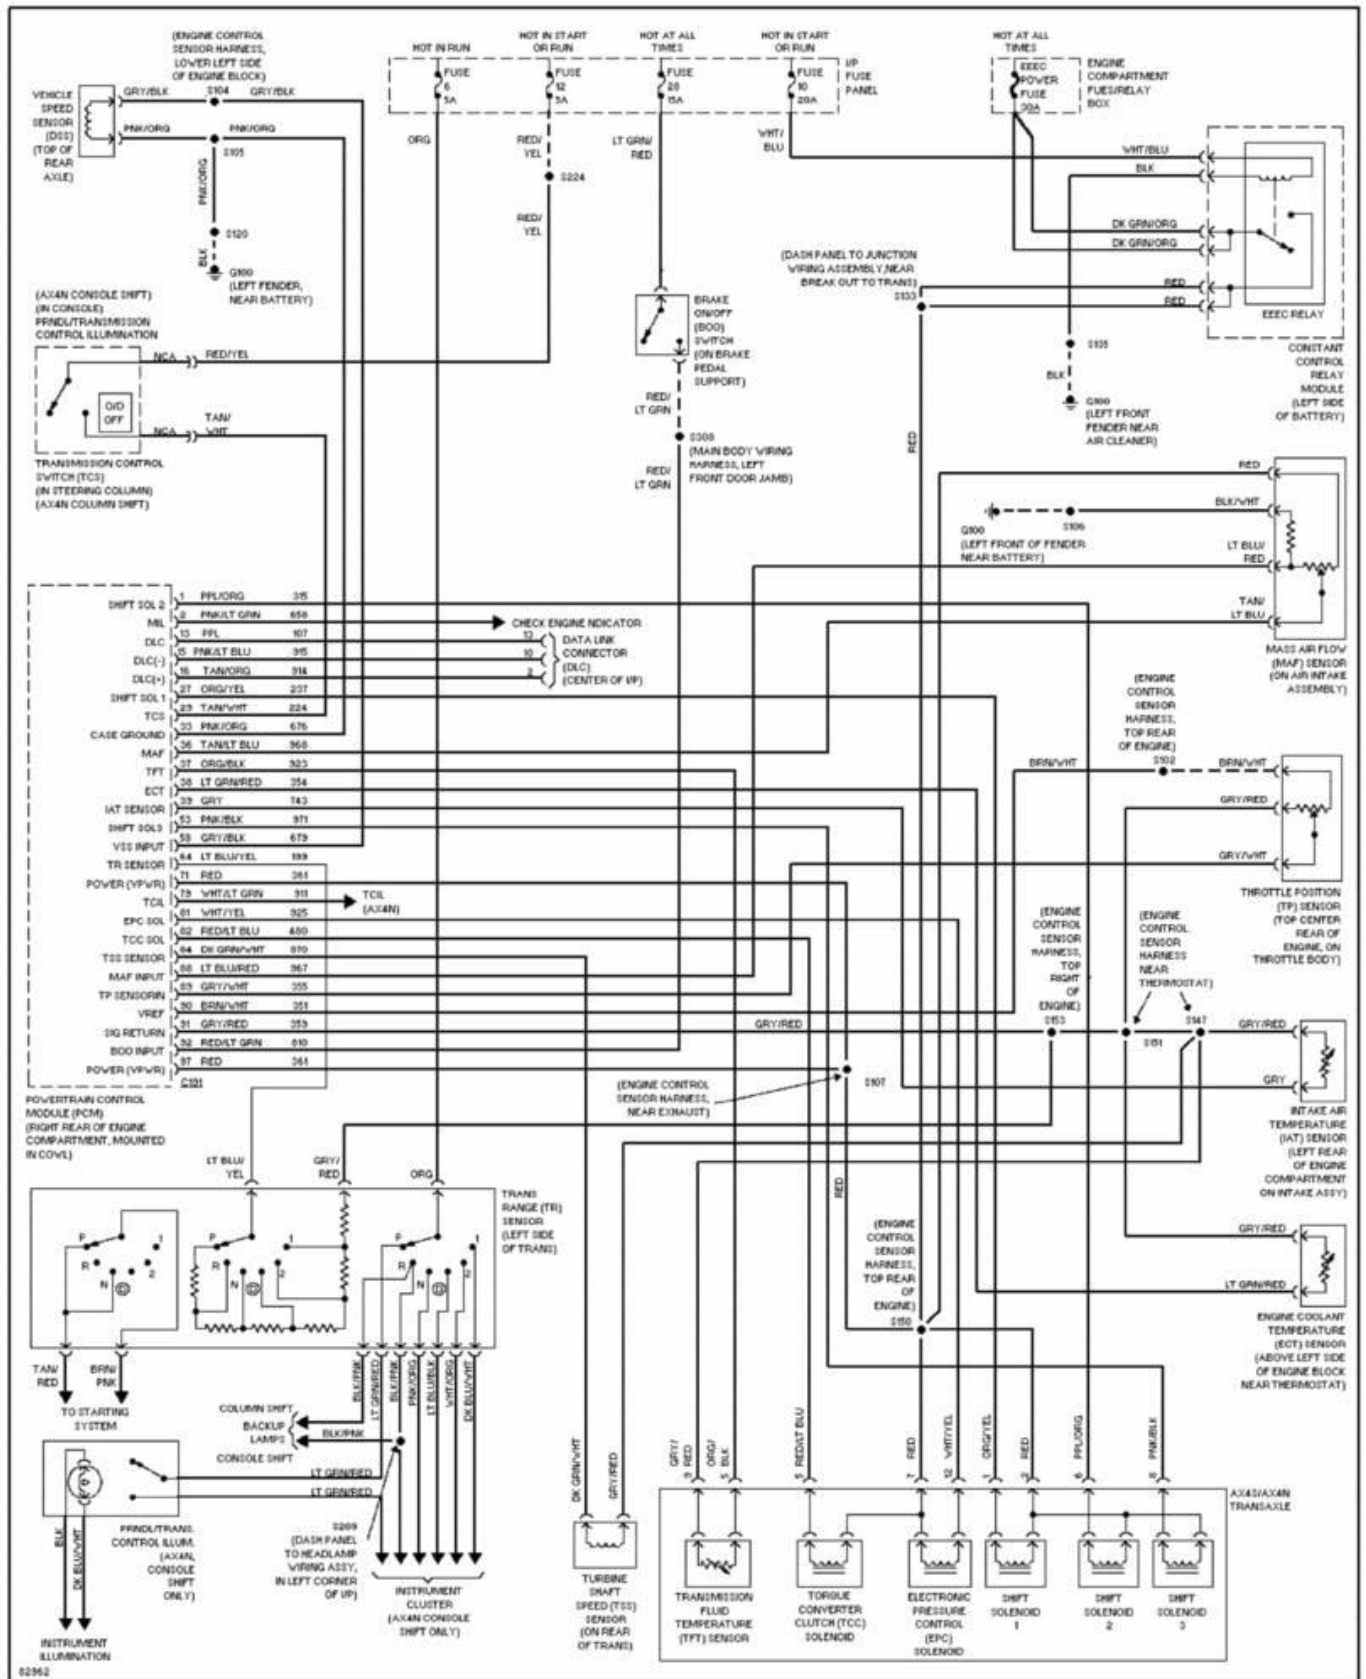

**1996 System Wiring Diagrams
Ford - Taurus**

PAVLIN

**Fig. 73: 3.0L 24-Valve, Transmission Circuit
1996 Ford Taurus LX**