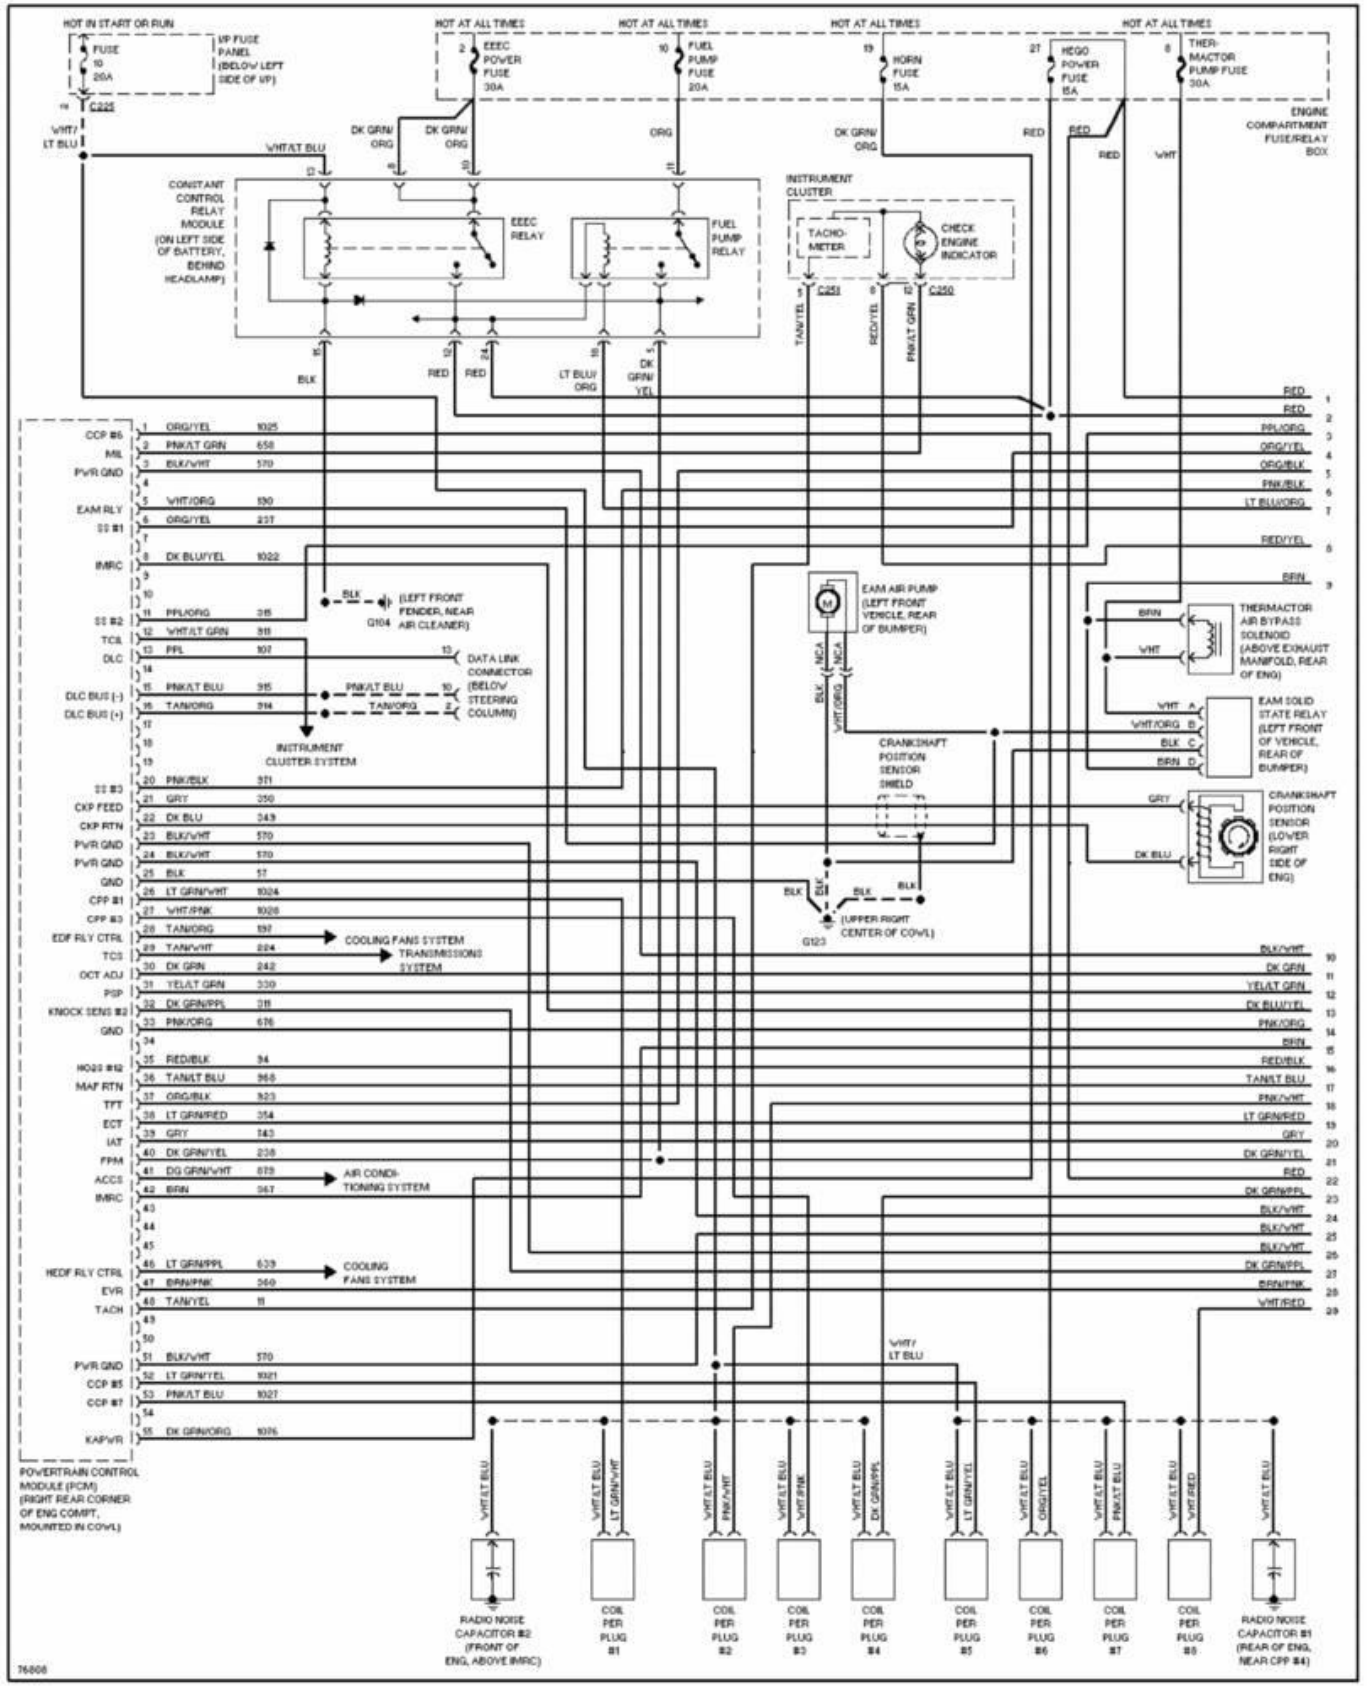

1996 System Wiring Diagrams Ford - Taurus

PAVLIN

Fig. 24: 3.4L SHO, Engine Performance Circuits (1 of 3)
1996 Ford Taurus LX