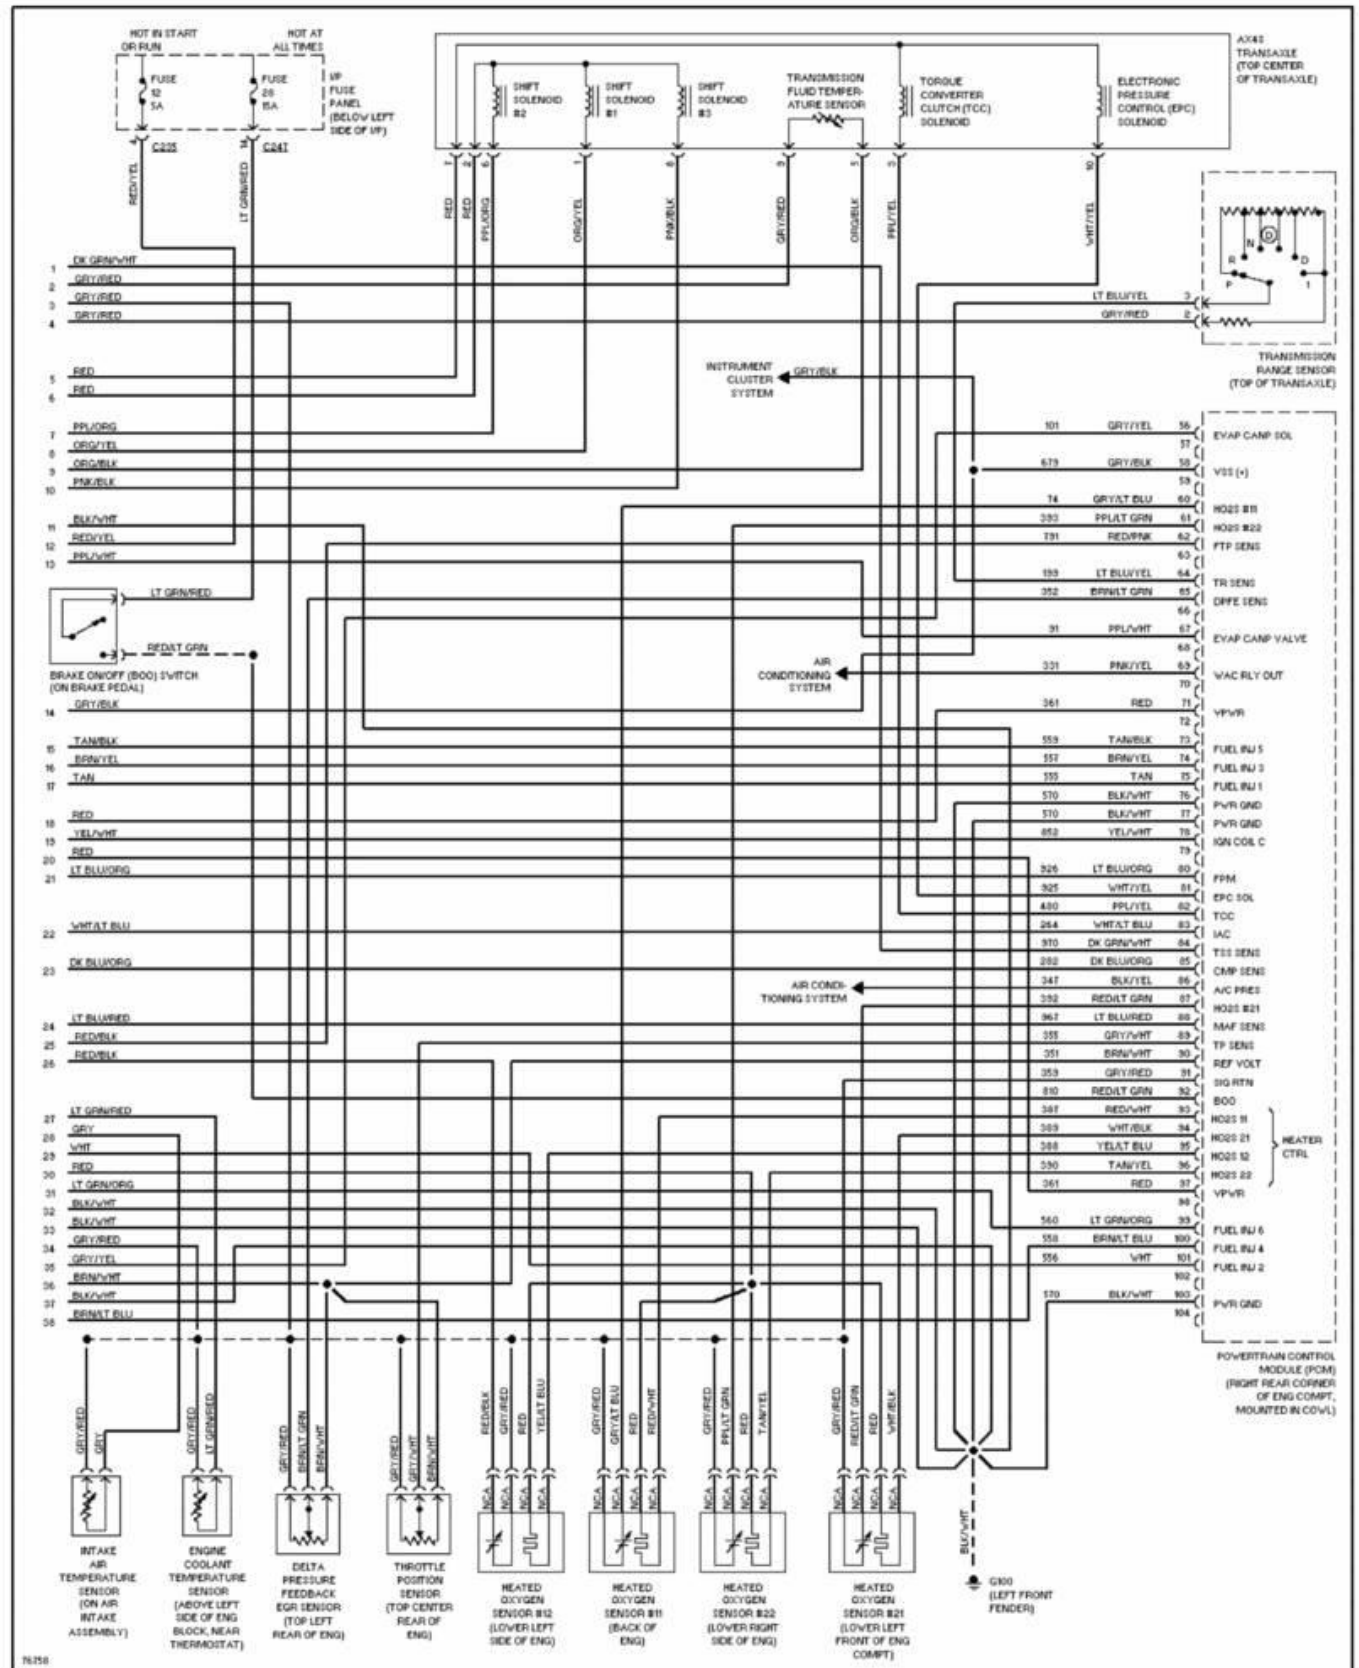

1996 System Wiring Diagrams
Ford - Taurus

PAVLIN

Fig. 16: 3.0L 12-Valve, Engine Performance Circuits (2 of 3)
1996 Ford Taurus LX

1996 System Wiring Diagrams Ford - Taurus

PAVLIN

Fig. 17: 3.0L 12-Valve, Engine Performance Circuits (3 of 3)
1996 Ford Taurus LX