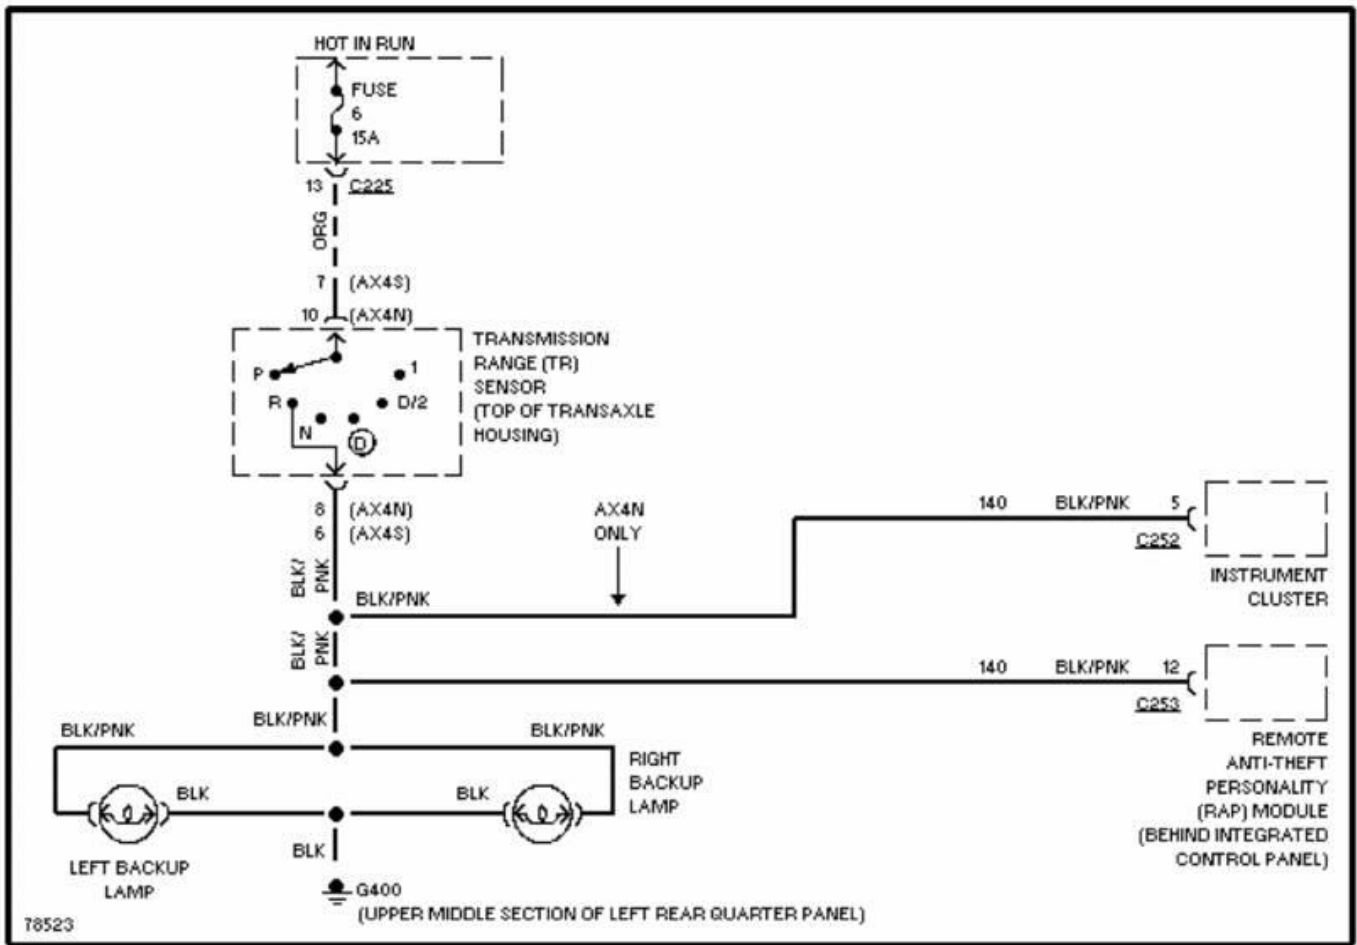

1996 System Wiring Diagrams
Ford - Taurus

PAVLIN