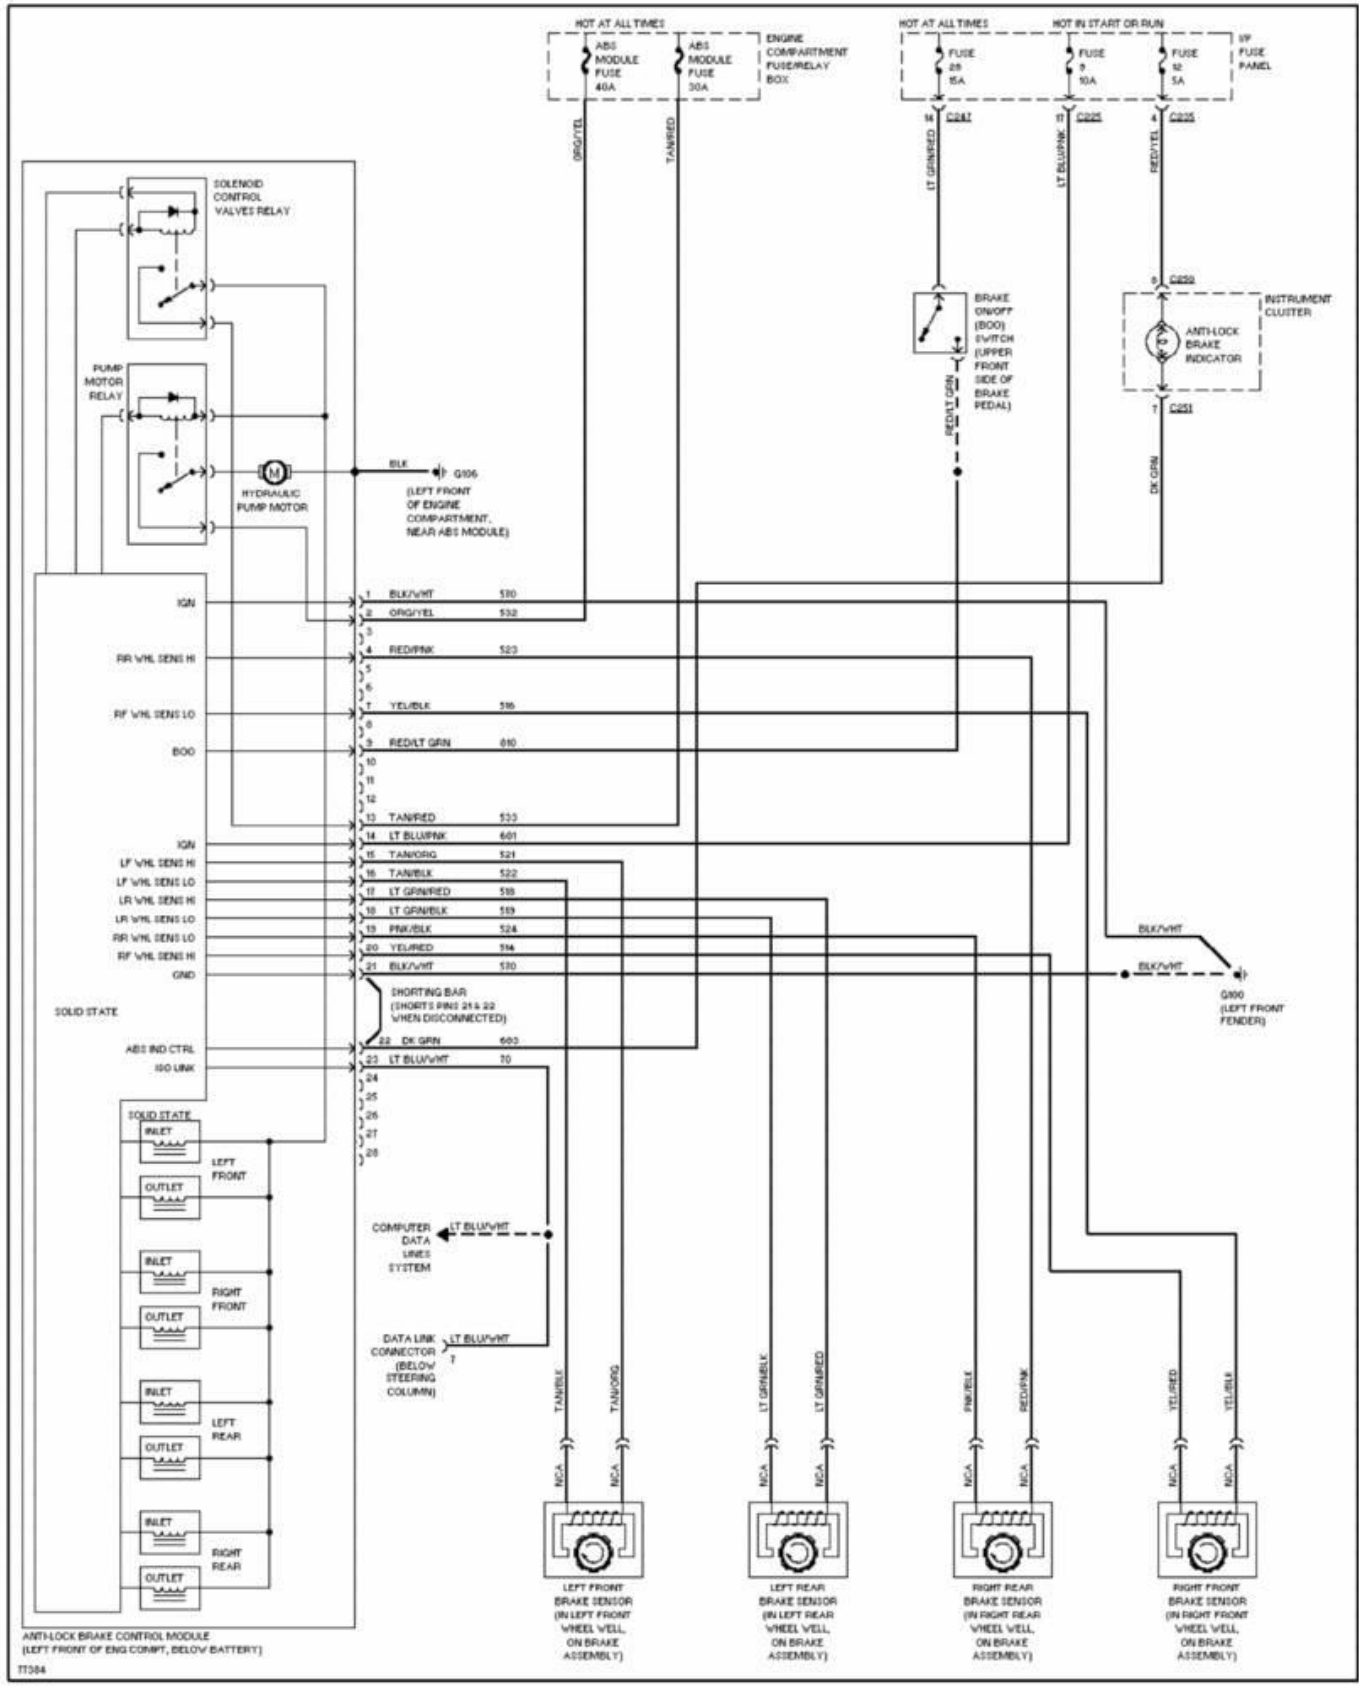

1996 System Wiring Diagrams
Ford - Taurus

PAVLIN

Fig. 3: Anti-lock Brake Circuits
1996 Ford Taurus LX