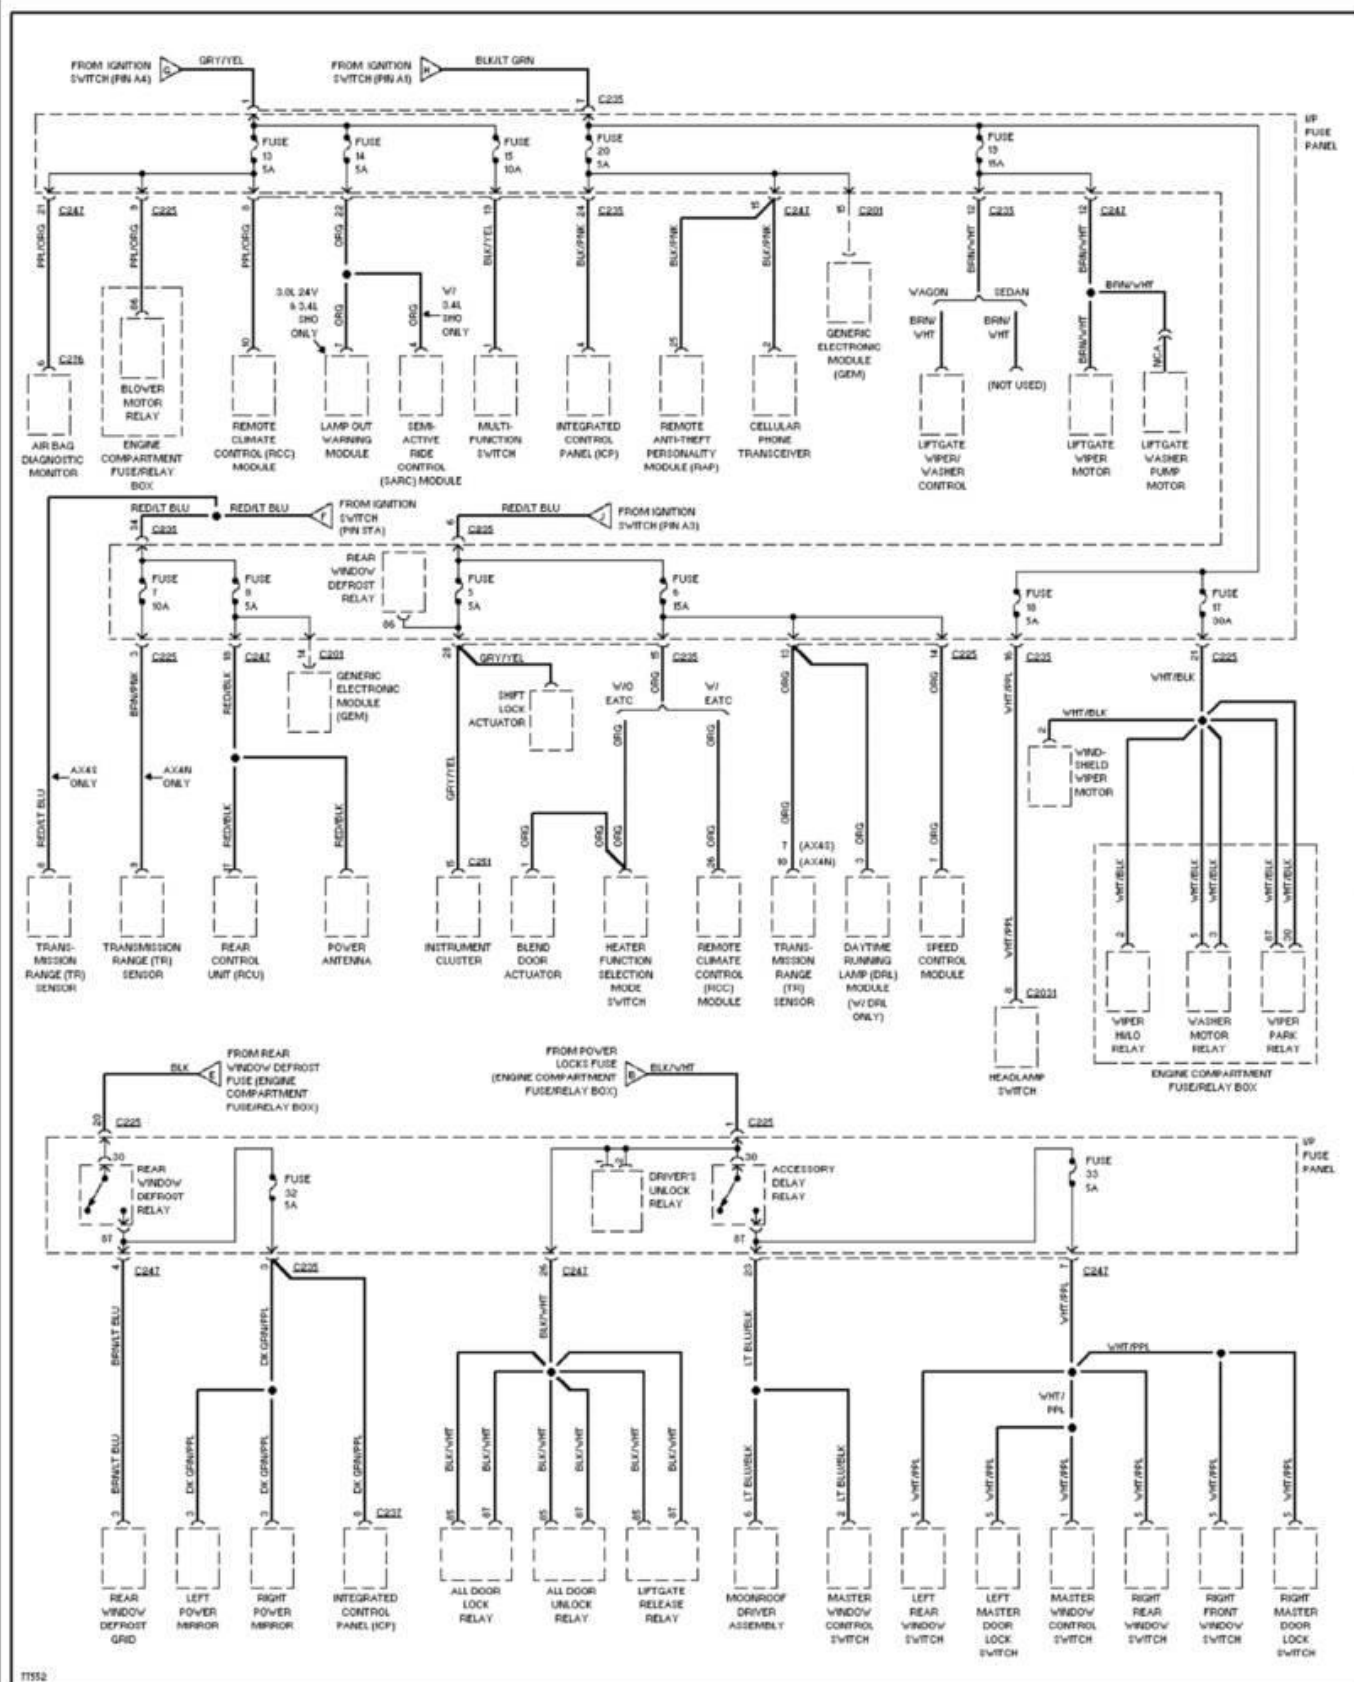

1996 System Wiring Diagrams Ford - Taurus

PAVLIN

Fig. 55: Power Distribution Circuit (2 of 3)
1996 Ford Taurus LX

1996 System Wiring Diagrams Ford - Taurus

PAVLIN

Fig. 56: Power Distribution Circuit (3 of 3)
1996 Ford Taurus LX