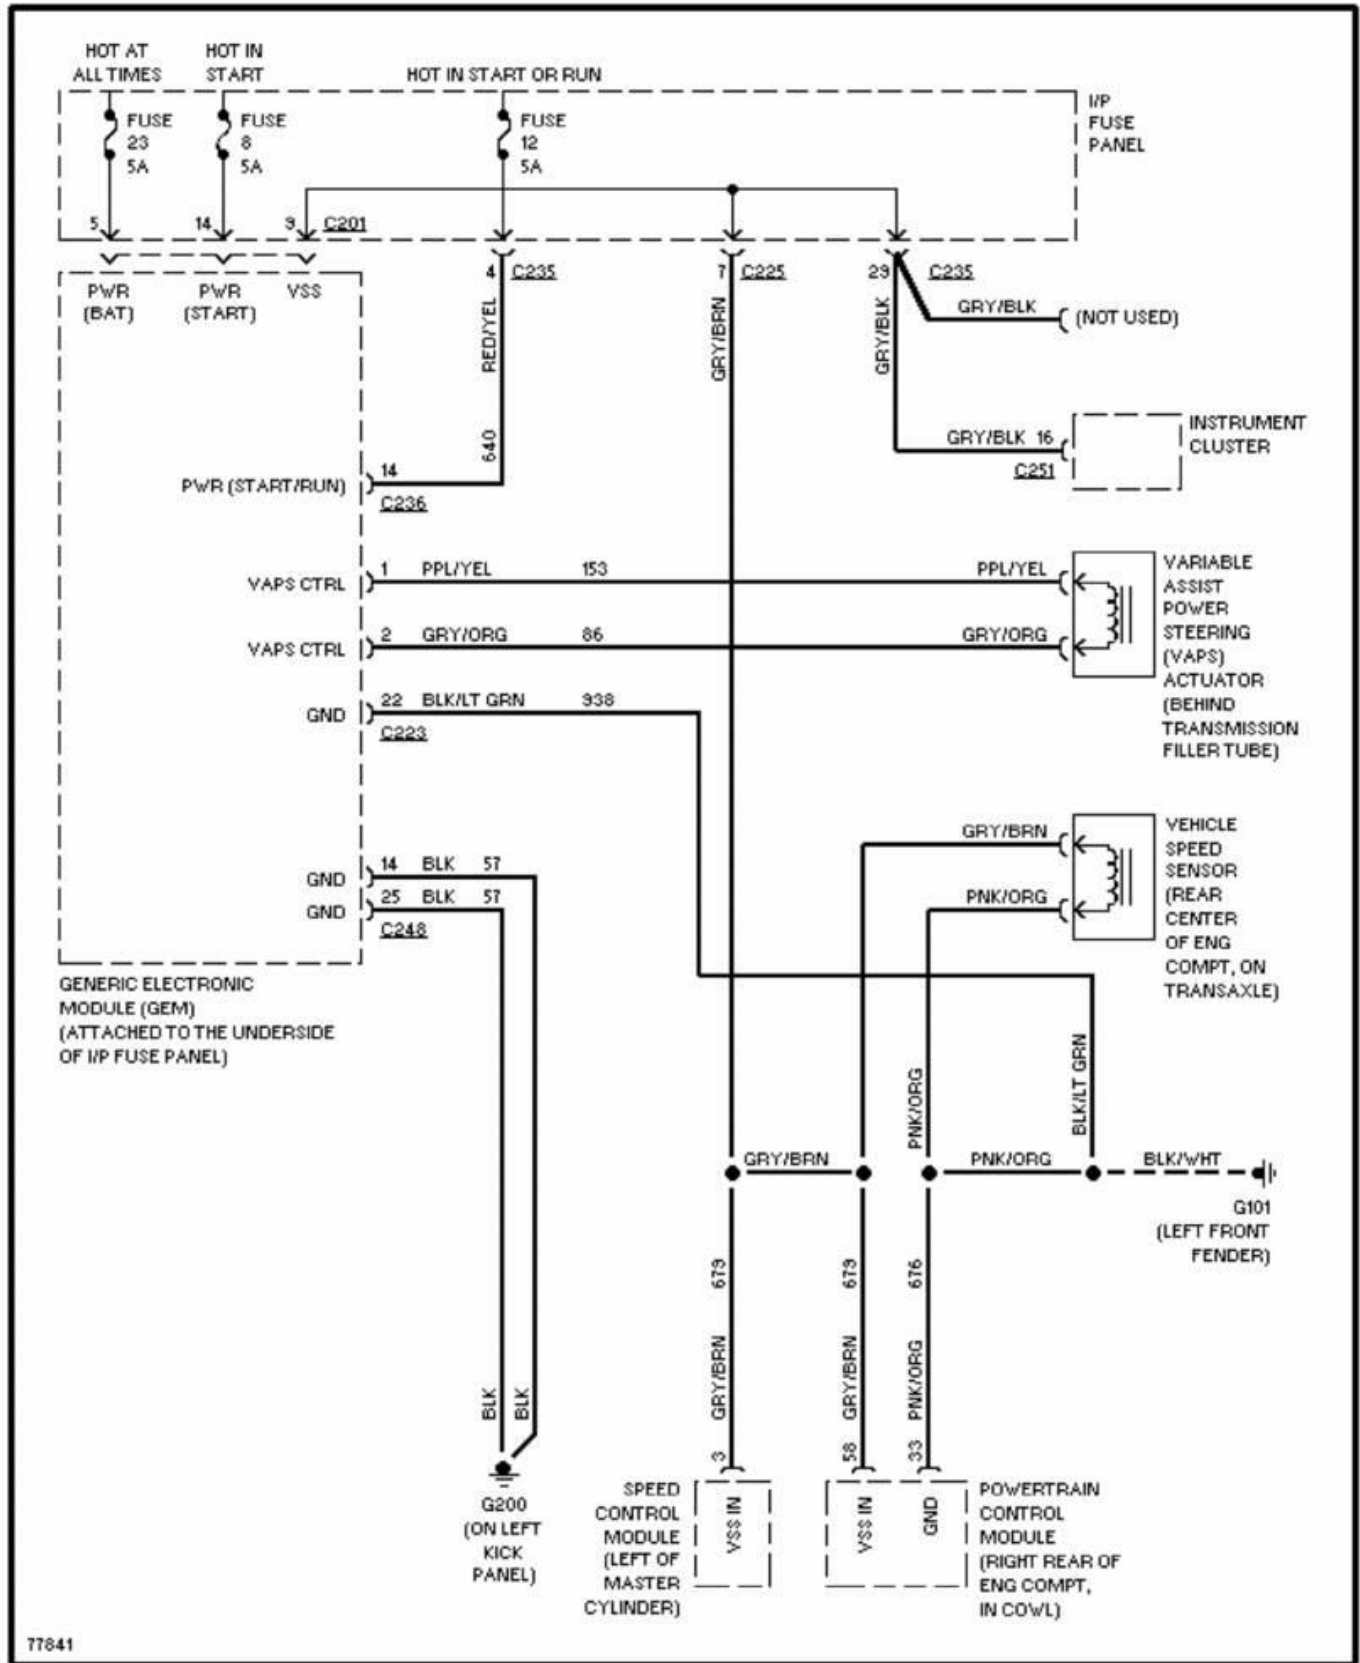

1996 System Wiring Diagrams
Ford - Taurus

PAVLIN

Fig. 10: 3.0L 12-Valve, Electronic Power Steering Circuit
1996 Ford Taurus LX