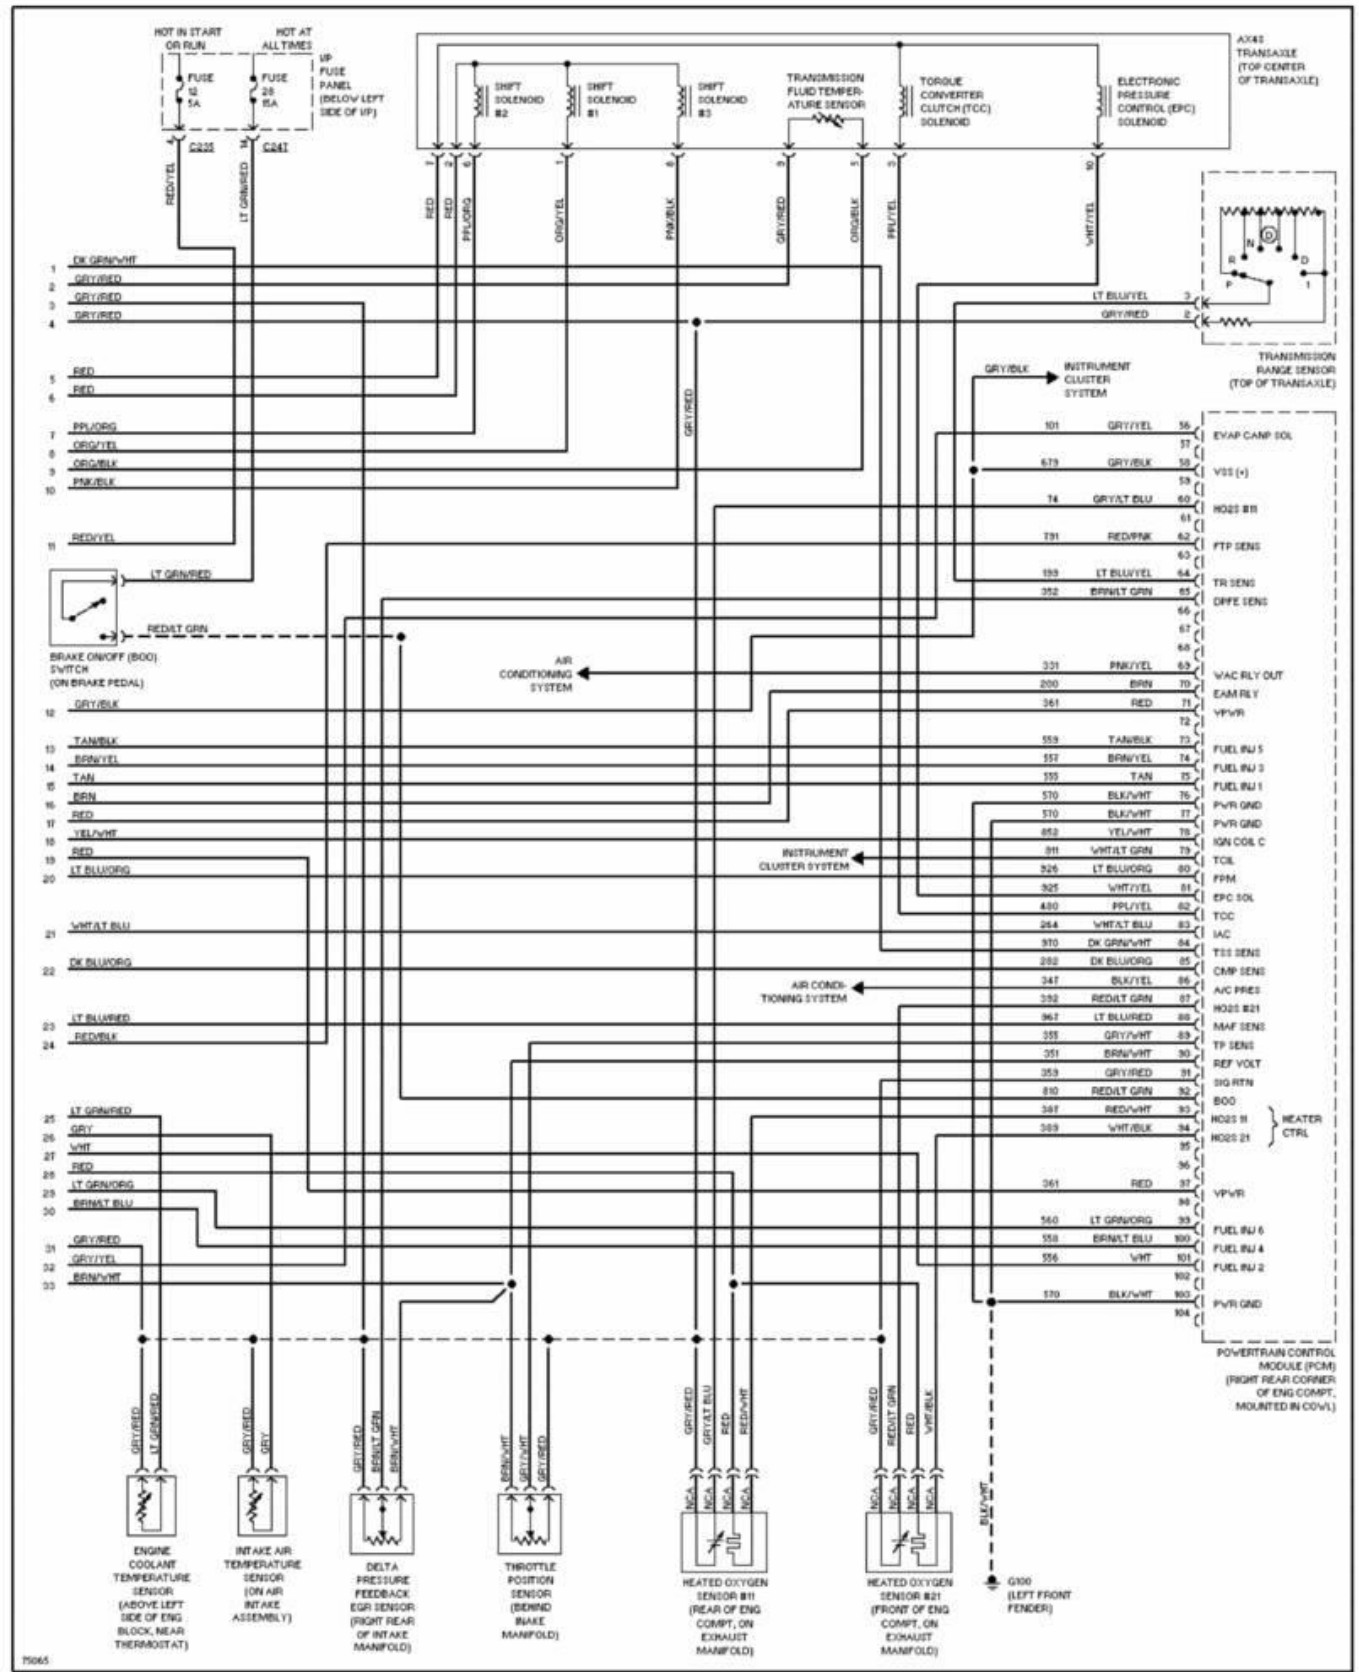

1996 System Wiring Diagrams Ford - Taurus

PAVLIN

Fig. 22: 3.0L Flex Fuel, Engine Performance Circuits (2 of 3)
1996 Ford Taurus LX

1996 System Wiring Diagrams Ford - Taurus

PAVLIN

Fig. 23: 3.0L Flex Fuel, Engine Performance Circuits (3 of 3)
1996 Ford Taurus LX