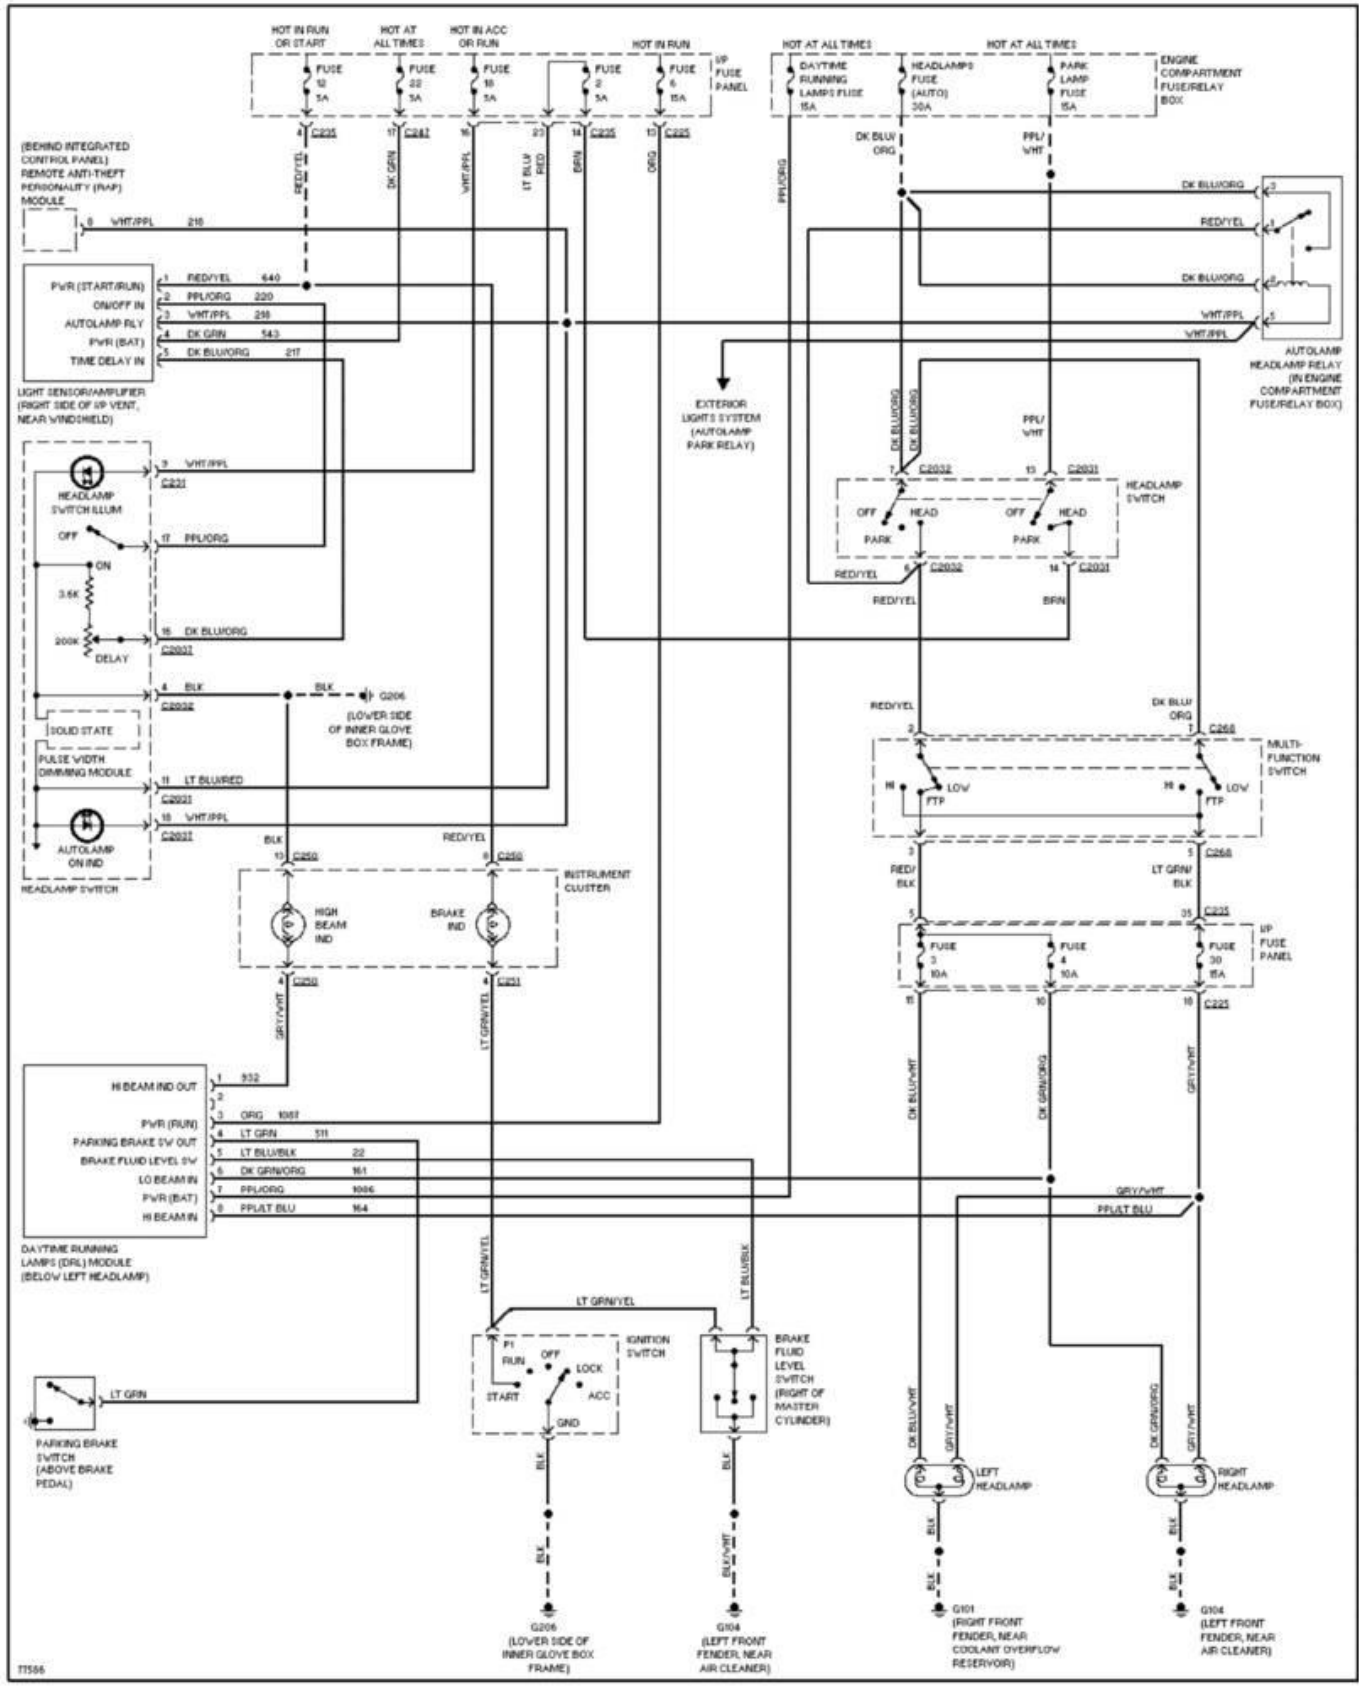

1996 System Wiring Diagrams Ford - Taurus

PAVLIN

Fig. 41: Autolamps/Delayed Exit Circuit, W/ DRL
1996 Ford Taurus LX

1996 System Wiring Diagrams Ford - Taurus

PAVLIN

Fig. 42: Autolamps/Delayed Exit Circuit, W/O DRL
1996 Ford Taurus LX