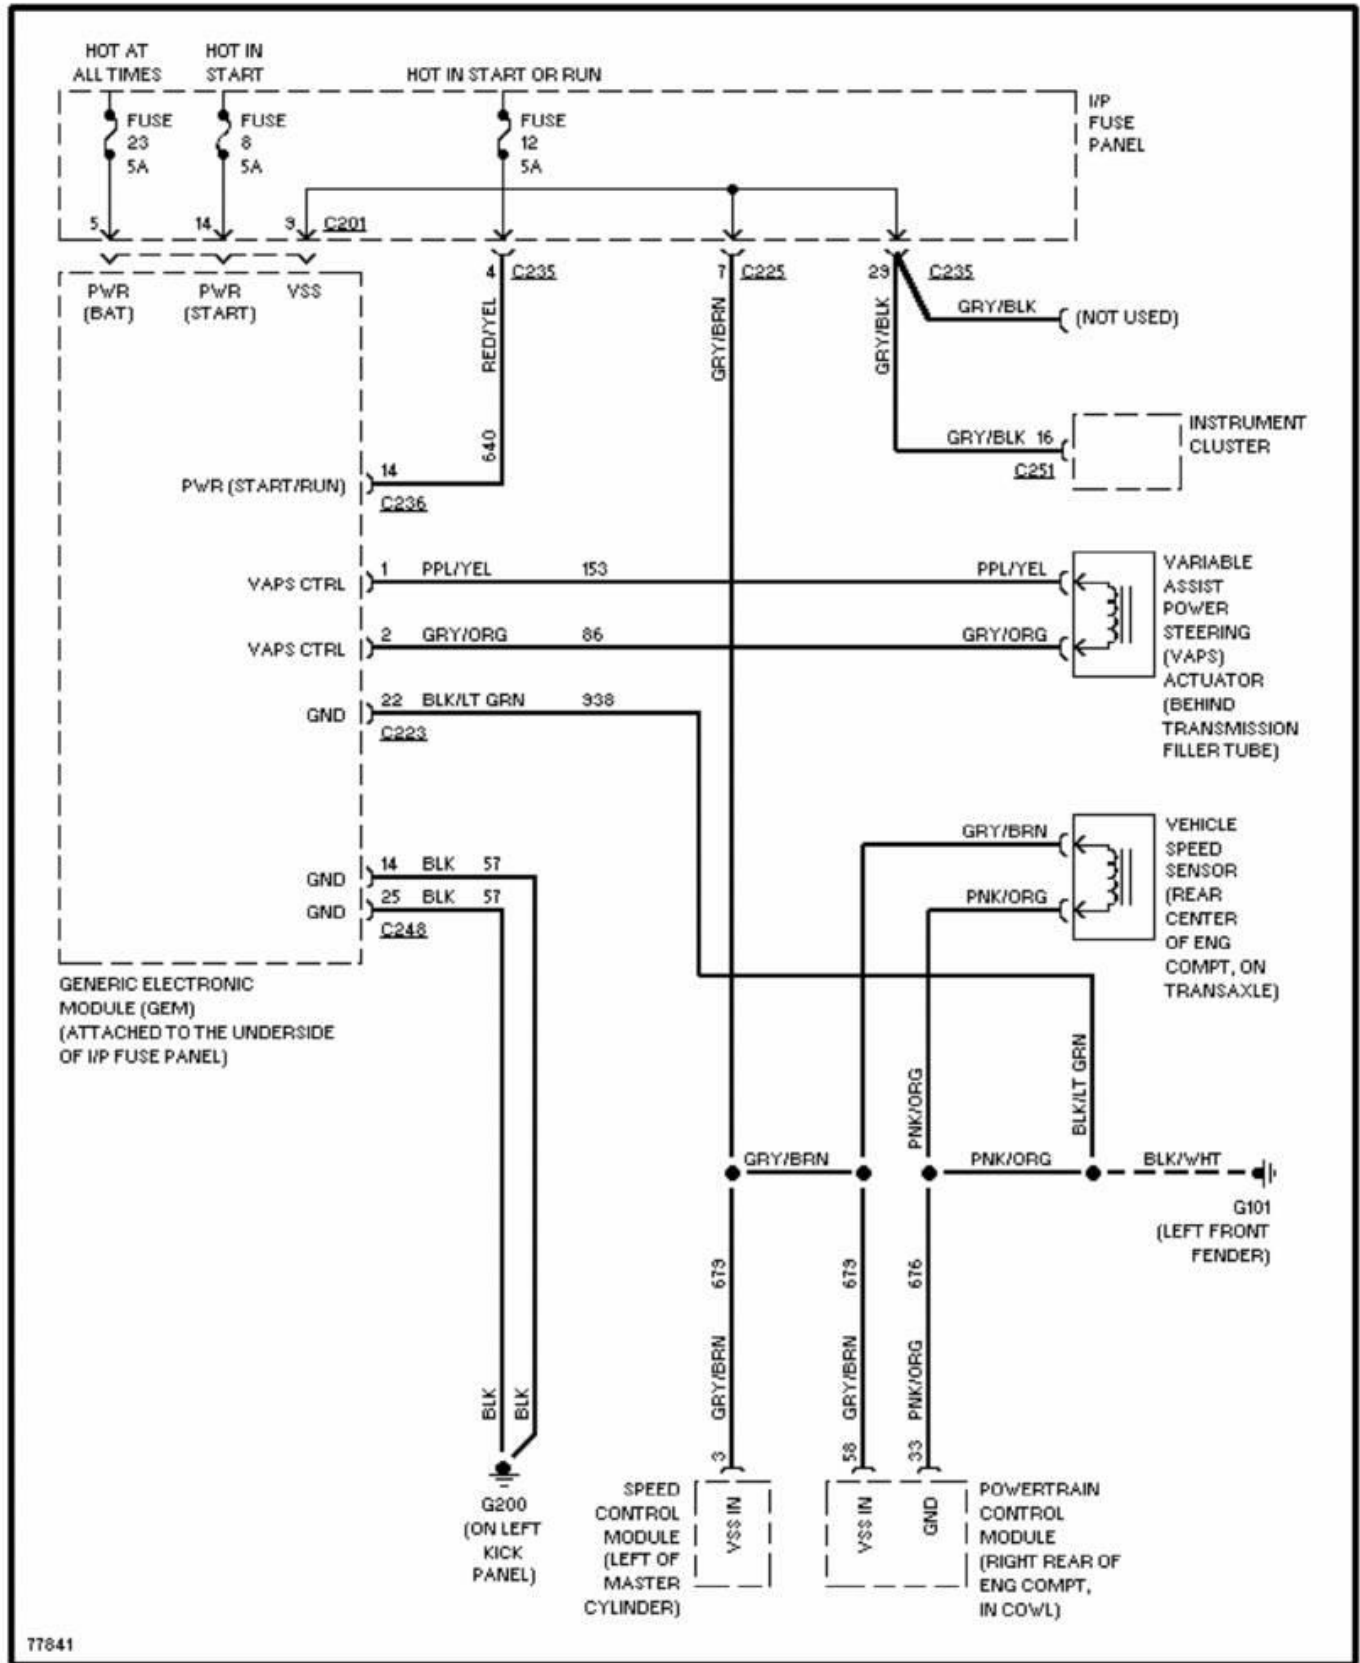

PAVLIN

Fig. 10: 3.0L 12-Valve, Electronic Power Steering Circuit
1996 Ford Taurus LX

1996 System Wiring Diagrams
Ford - Taurus

PAVLIN

Fig. 11: 3.0L 24-Valve, Electronic Power Steering Circuit
1996 Ford Taurus LX