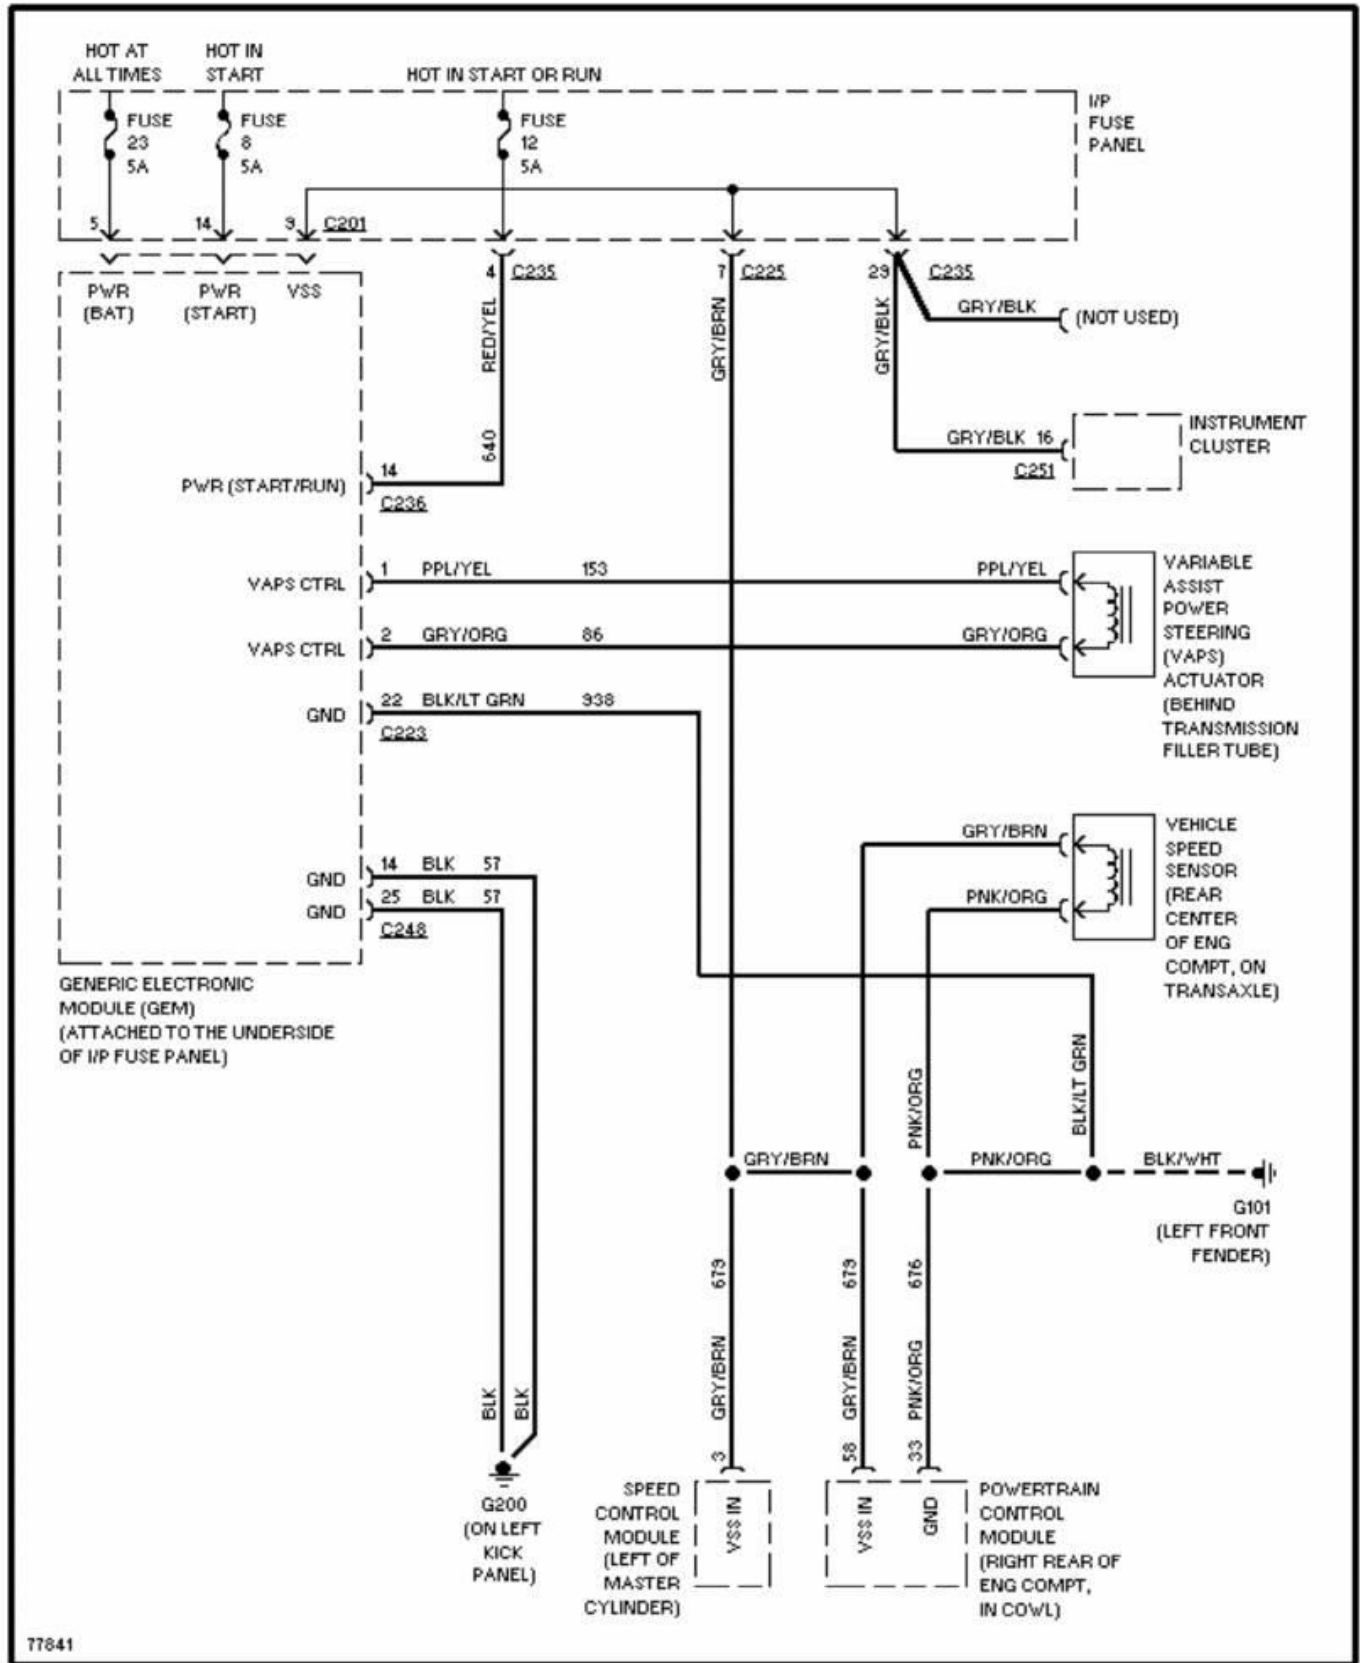

1996 System Wiring Diagrams
Ford - Taurus

PAVLIN

Fig. 12: 3.0L Flex Fuel, Electronic Power Steering Circuit
1996 Ford Taurus LX

77841