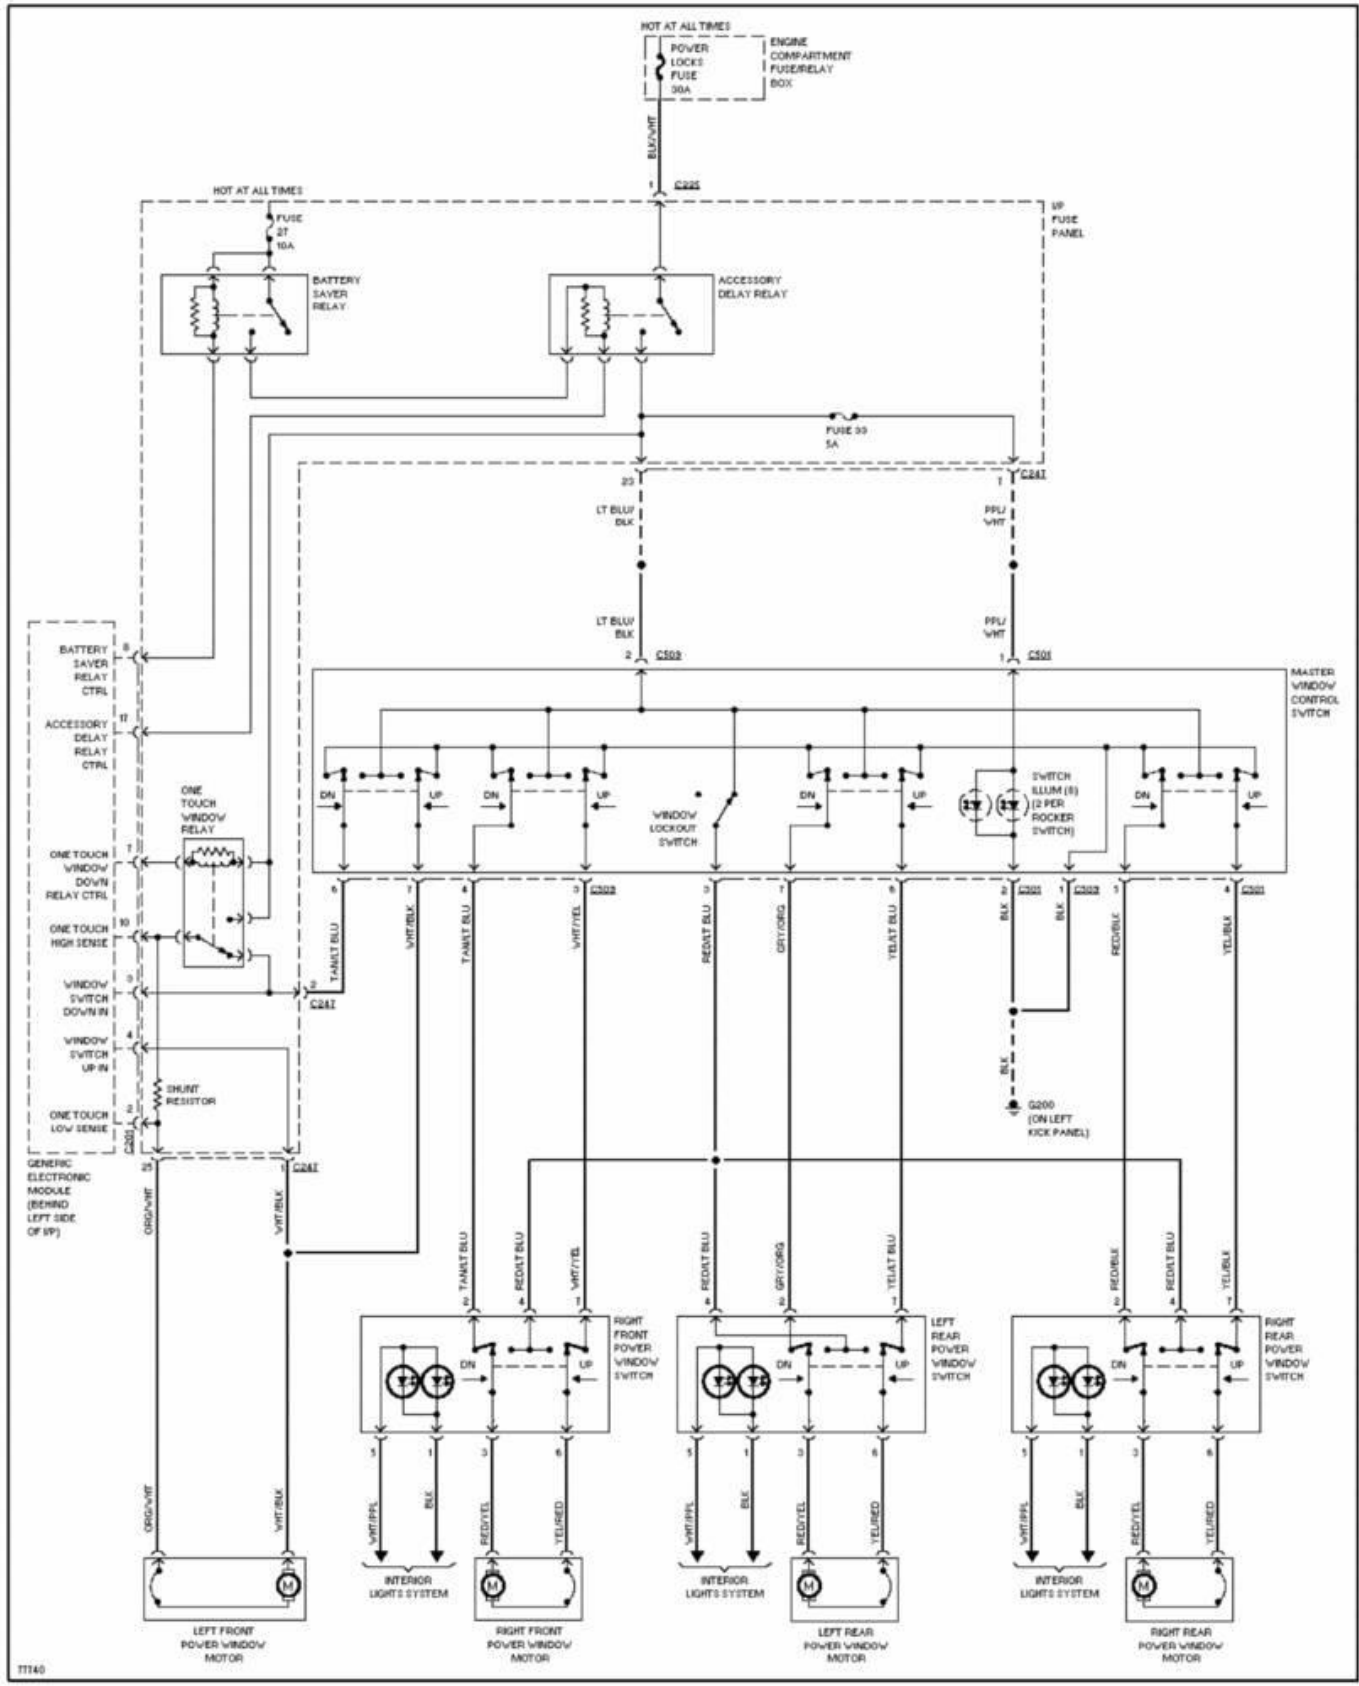

1996 System Wiring Diagrams
Ford - Taurus

PAVLIN

Fig. 61: Power Window Circuit
1996 Ford Taurus LX