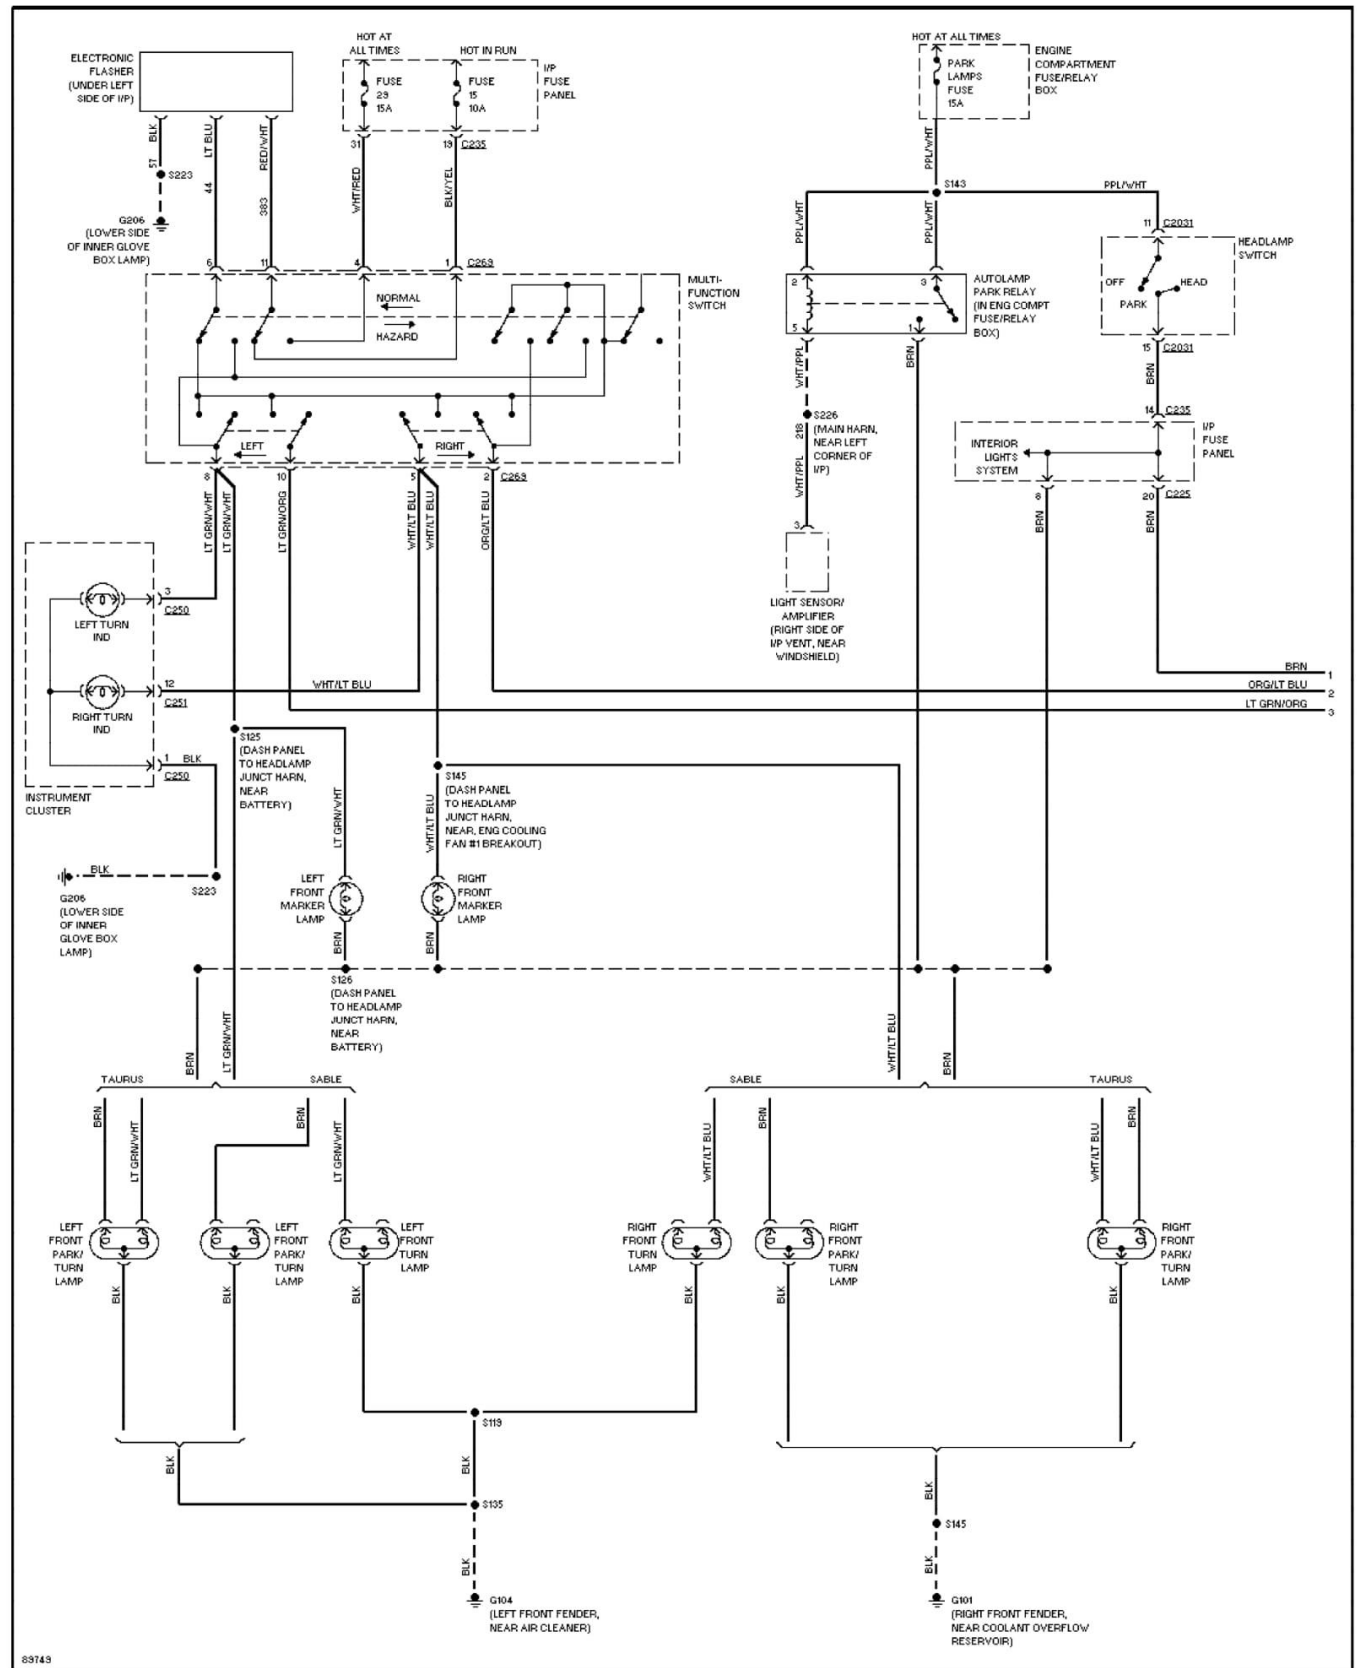

1997 System Wiring Diagrams Ford - Taurus

PAVLIN

Fig. 30: Exterior Lamps Circuit, Wagon W/ Lamp Out Warning (1 of 2)
1997 Ford Taurus LX