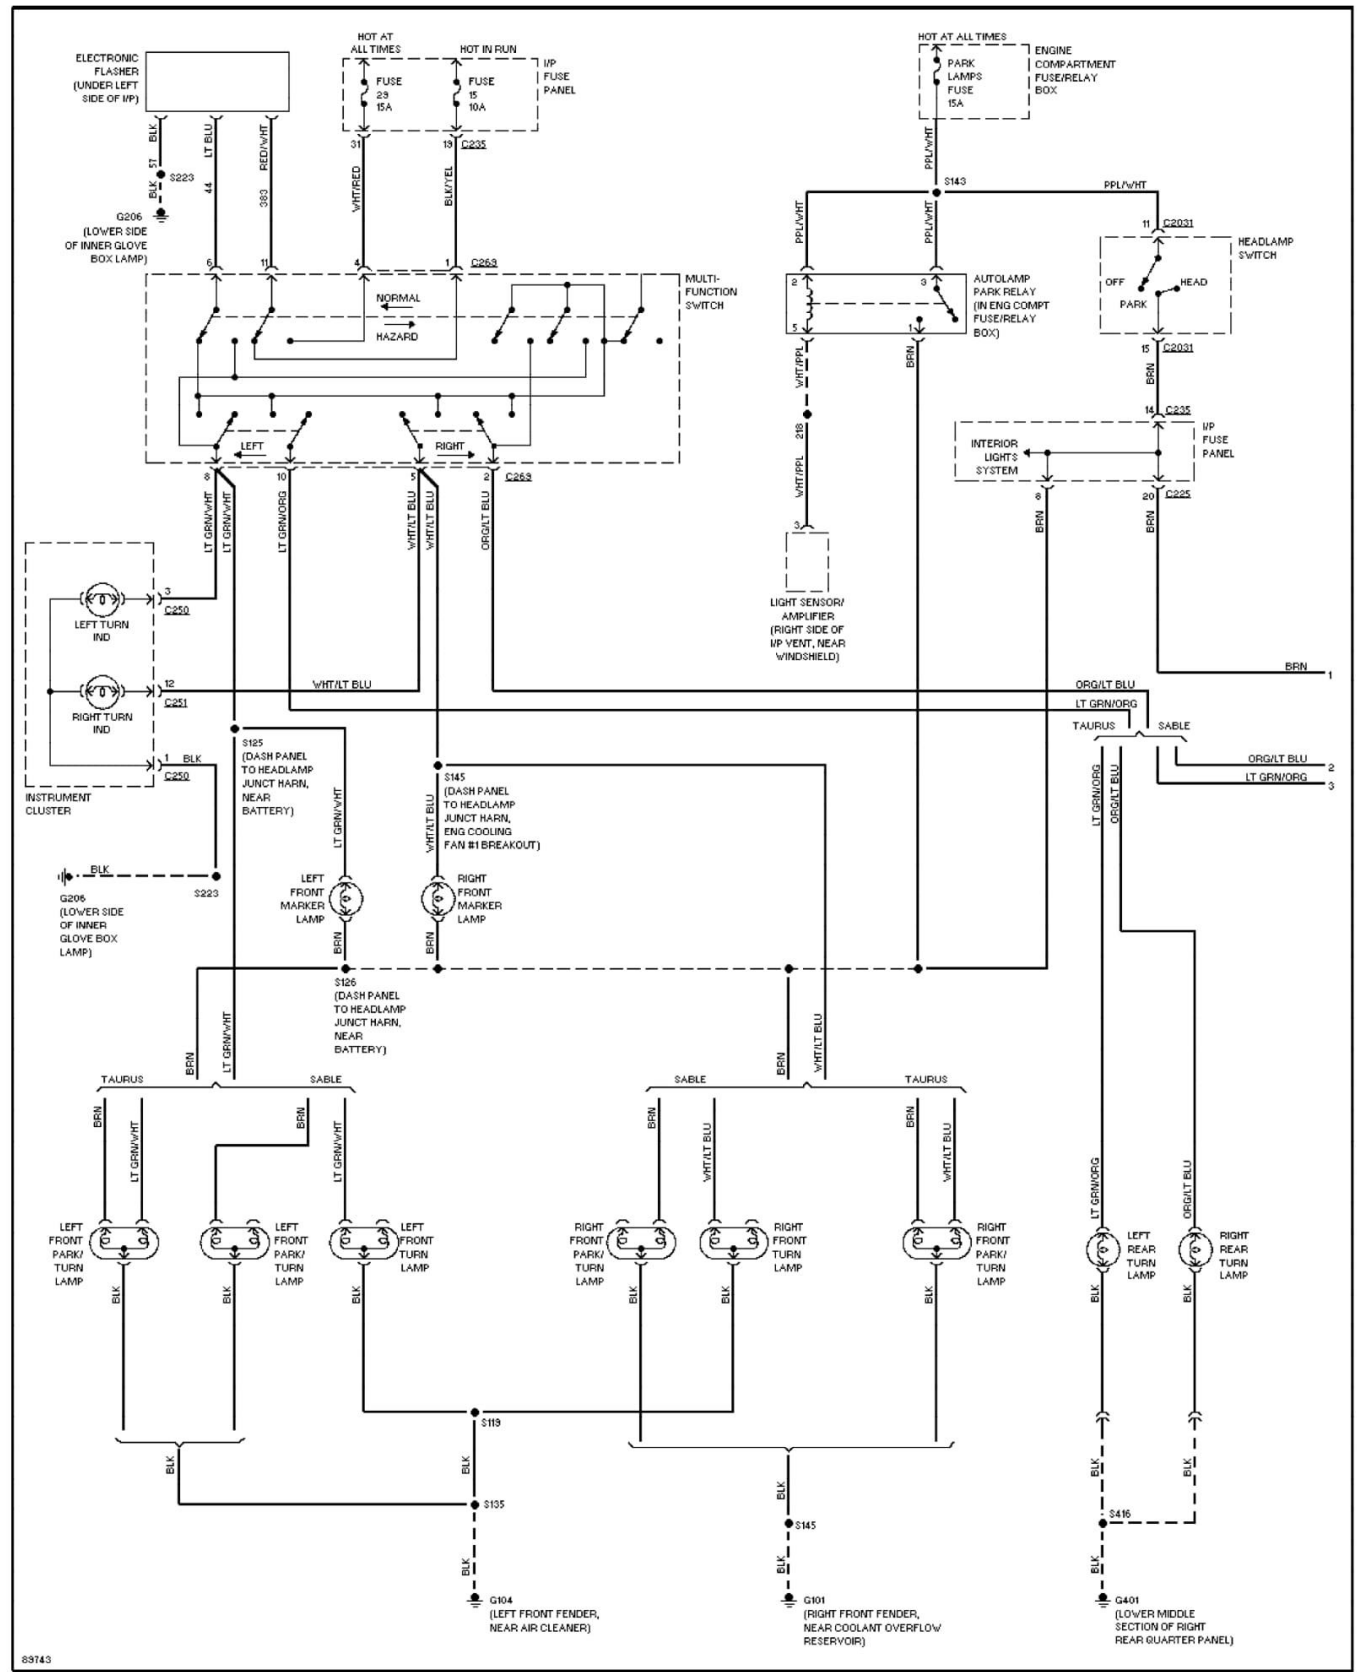

1997 System Wiring Diagrams Ford - Taurus

PAVLIN

Fig. 28: Exterior Lamps Circuit, Sedan W/O Lamp Out Warning (1 of 2)
1997 Ford Taurus LX