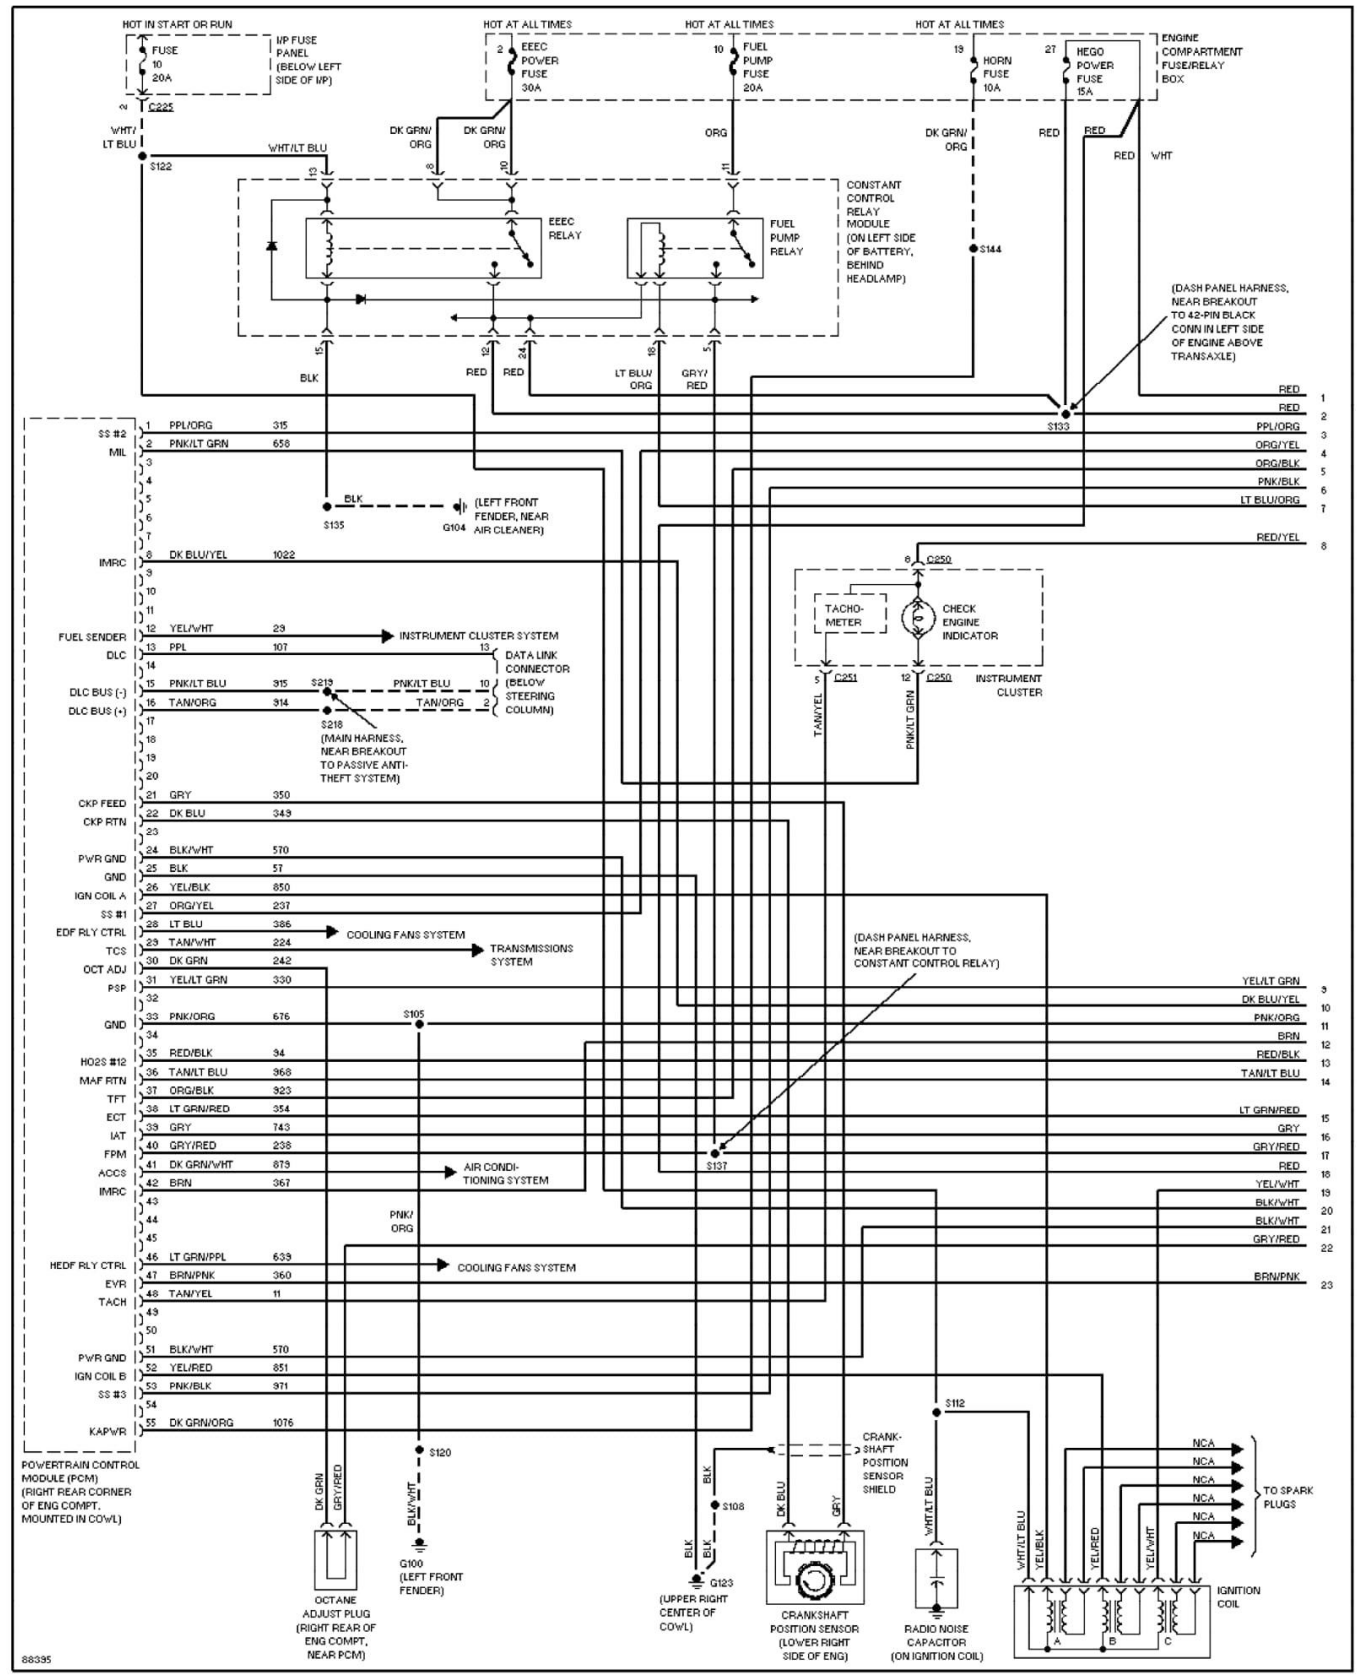

1997 System Wiring Diagrams Ford - Taurus

PAVLIN

Fig. 15: 3.0L 24-Valve, Engine Performance Circuits (1 of 3)
1997 Ford Taurus LX