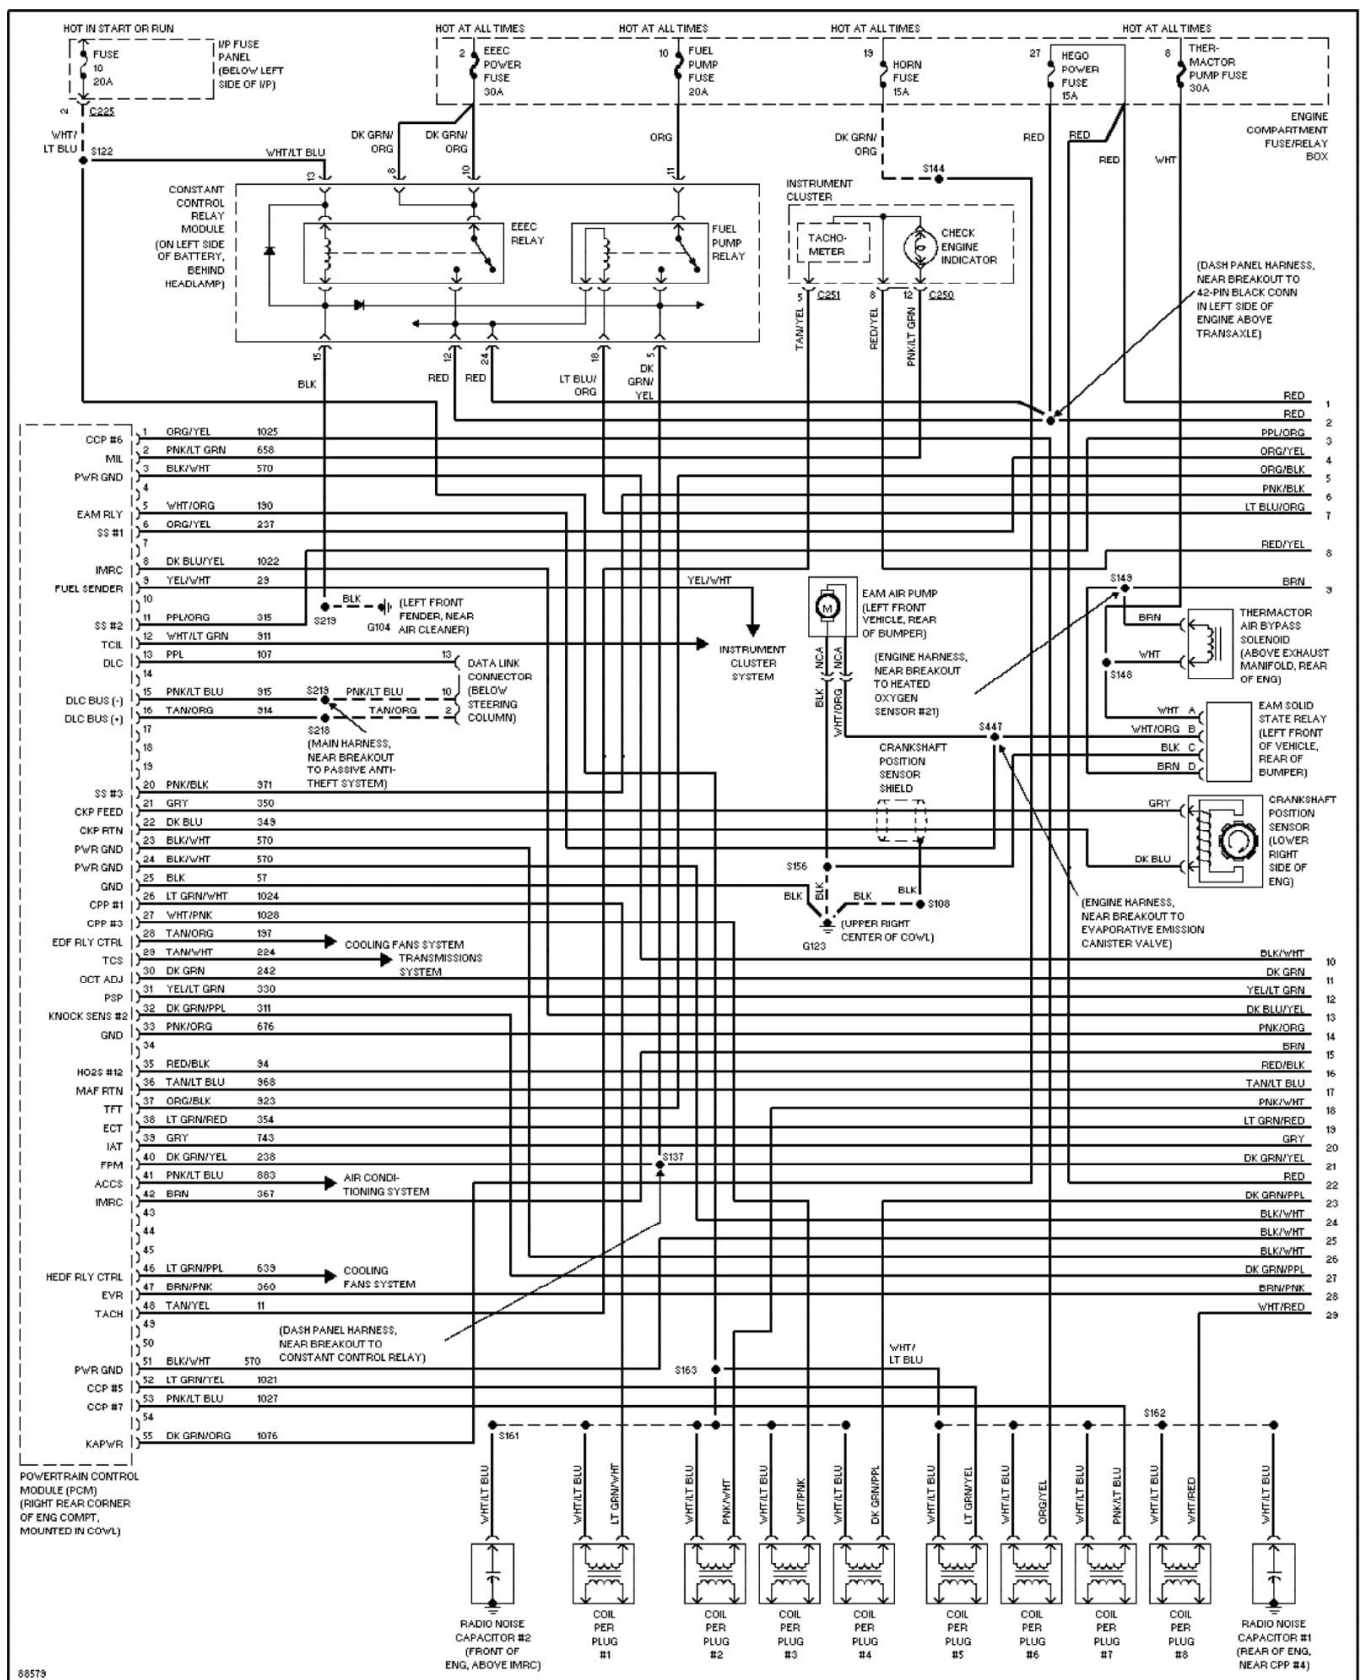

1997 System Wiring Diagrams Ford - Taurus

PAVLIN

Fig. 21: 3.4L SHO, Engine Performance Circuits (1 of 3)
1997 Ford Taurus LX