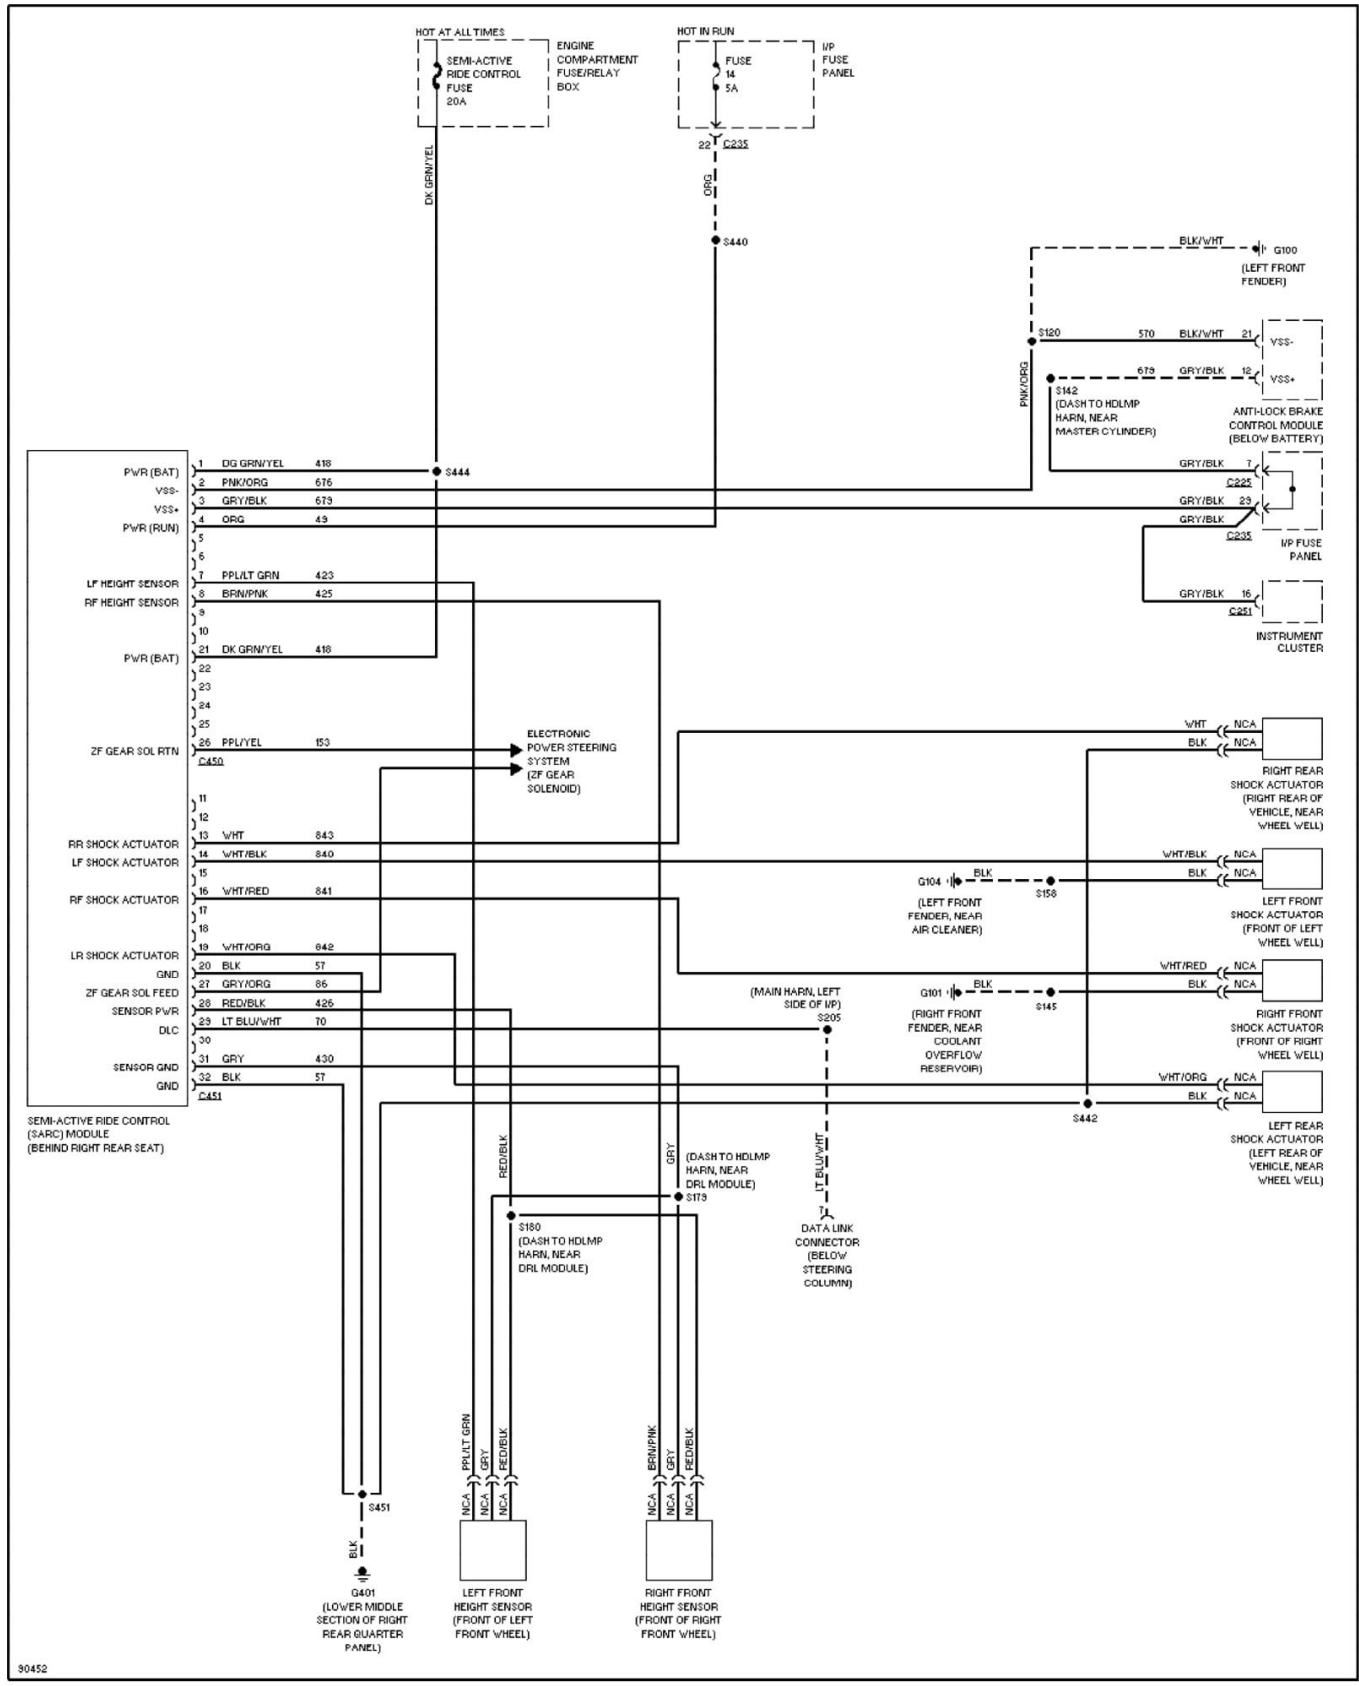

1997 System Wiring Diagrams Ford - Taurus

PAVLIN

Fig. 11: Electronic Suspension Circuit
1997 Ford Taurus LX

90452