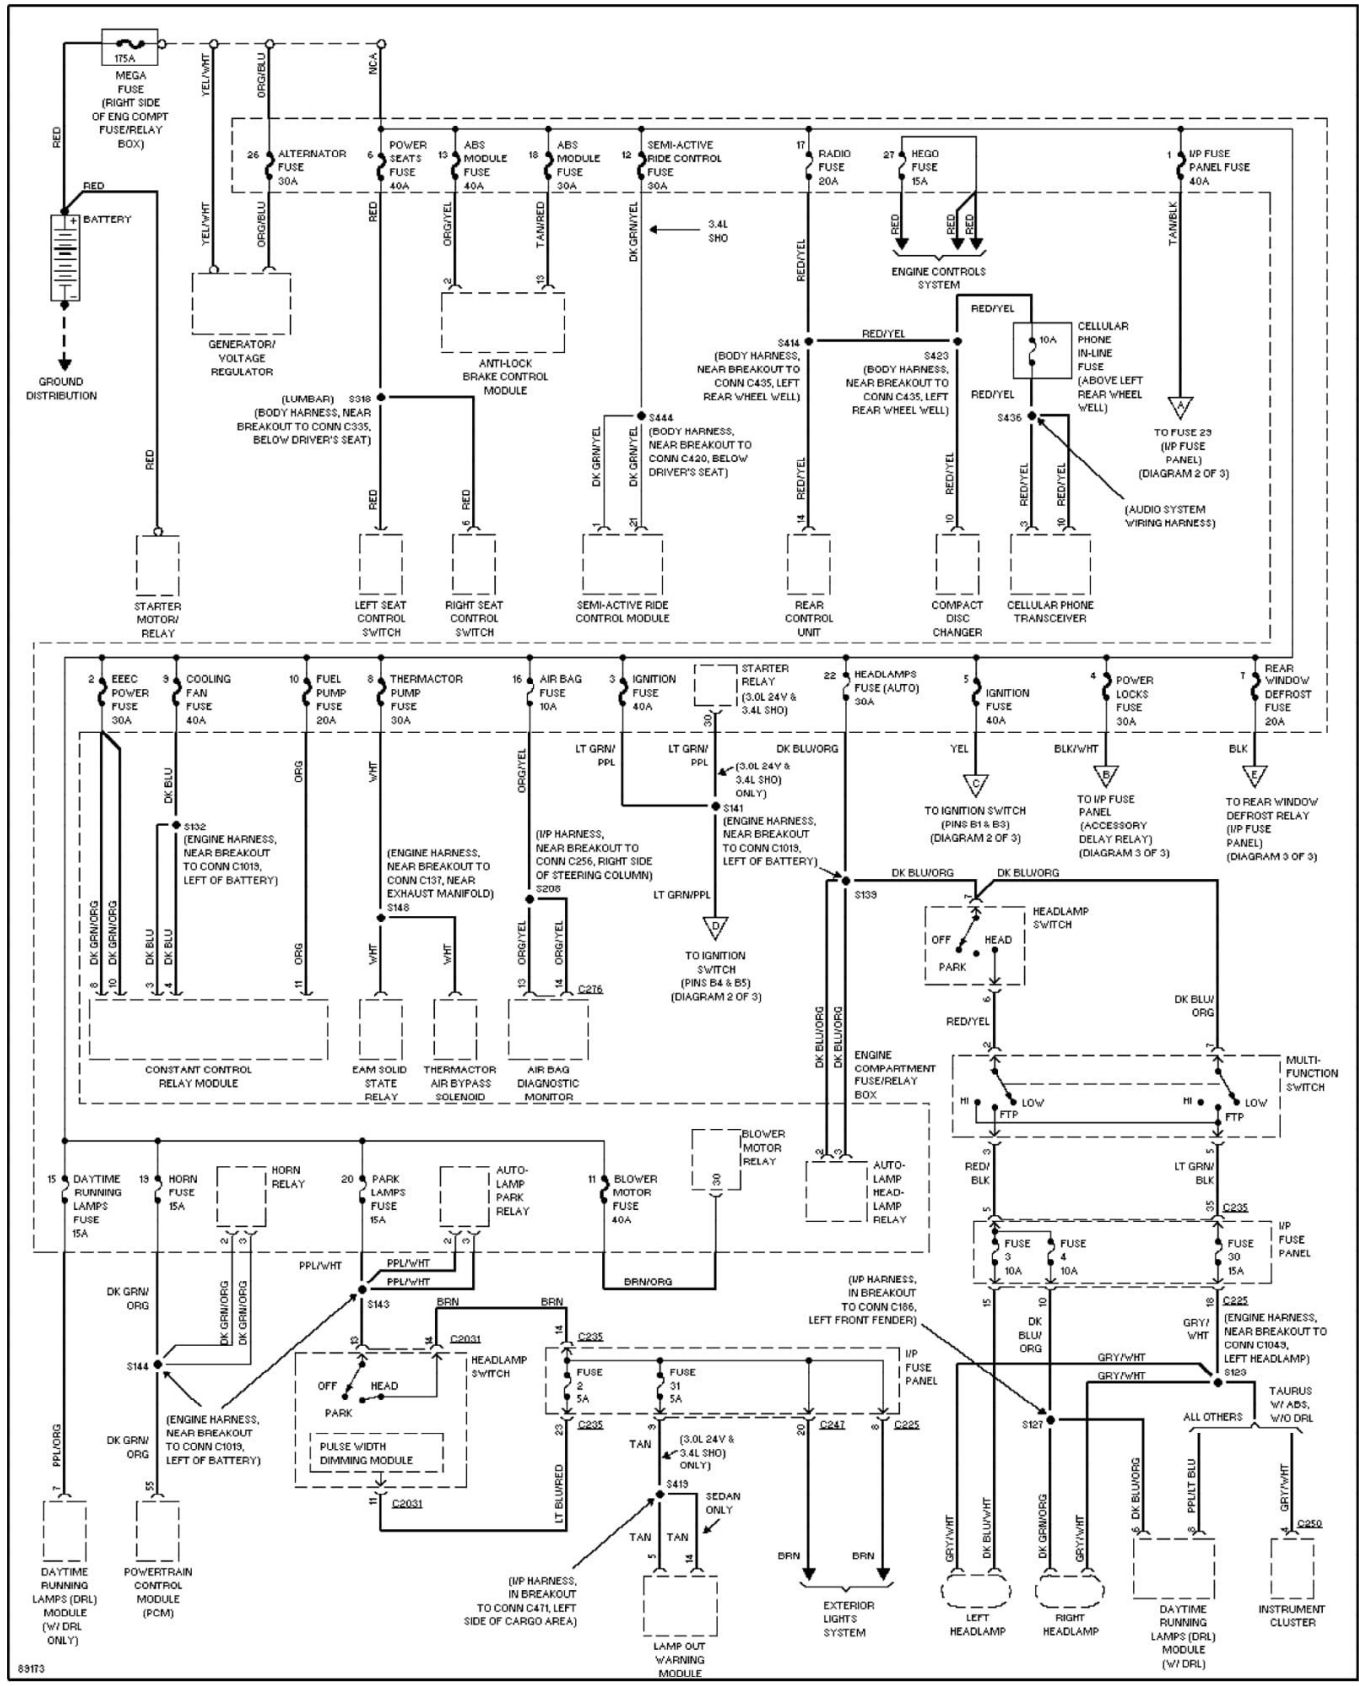

1997 System Wiring Diagrams Ford - Taurus

PAVLIN

Fig. 51: Power Distribution Circuit (1 of 3)
1997 Ford Taurus LX