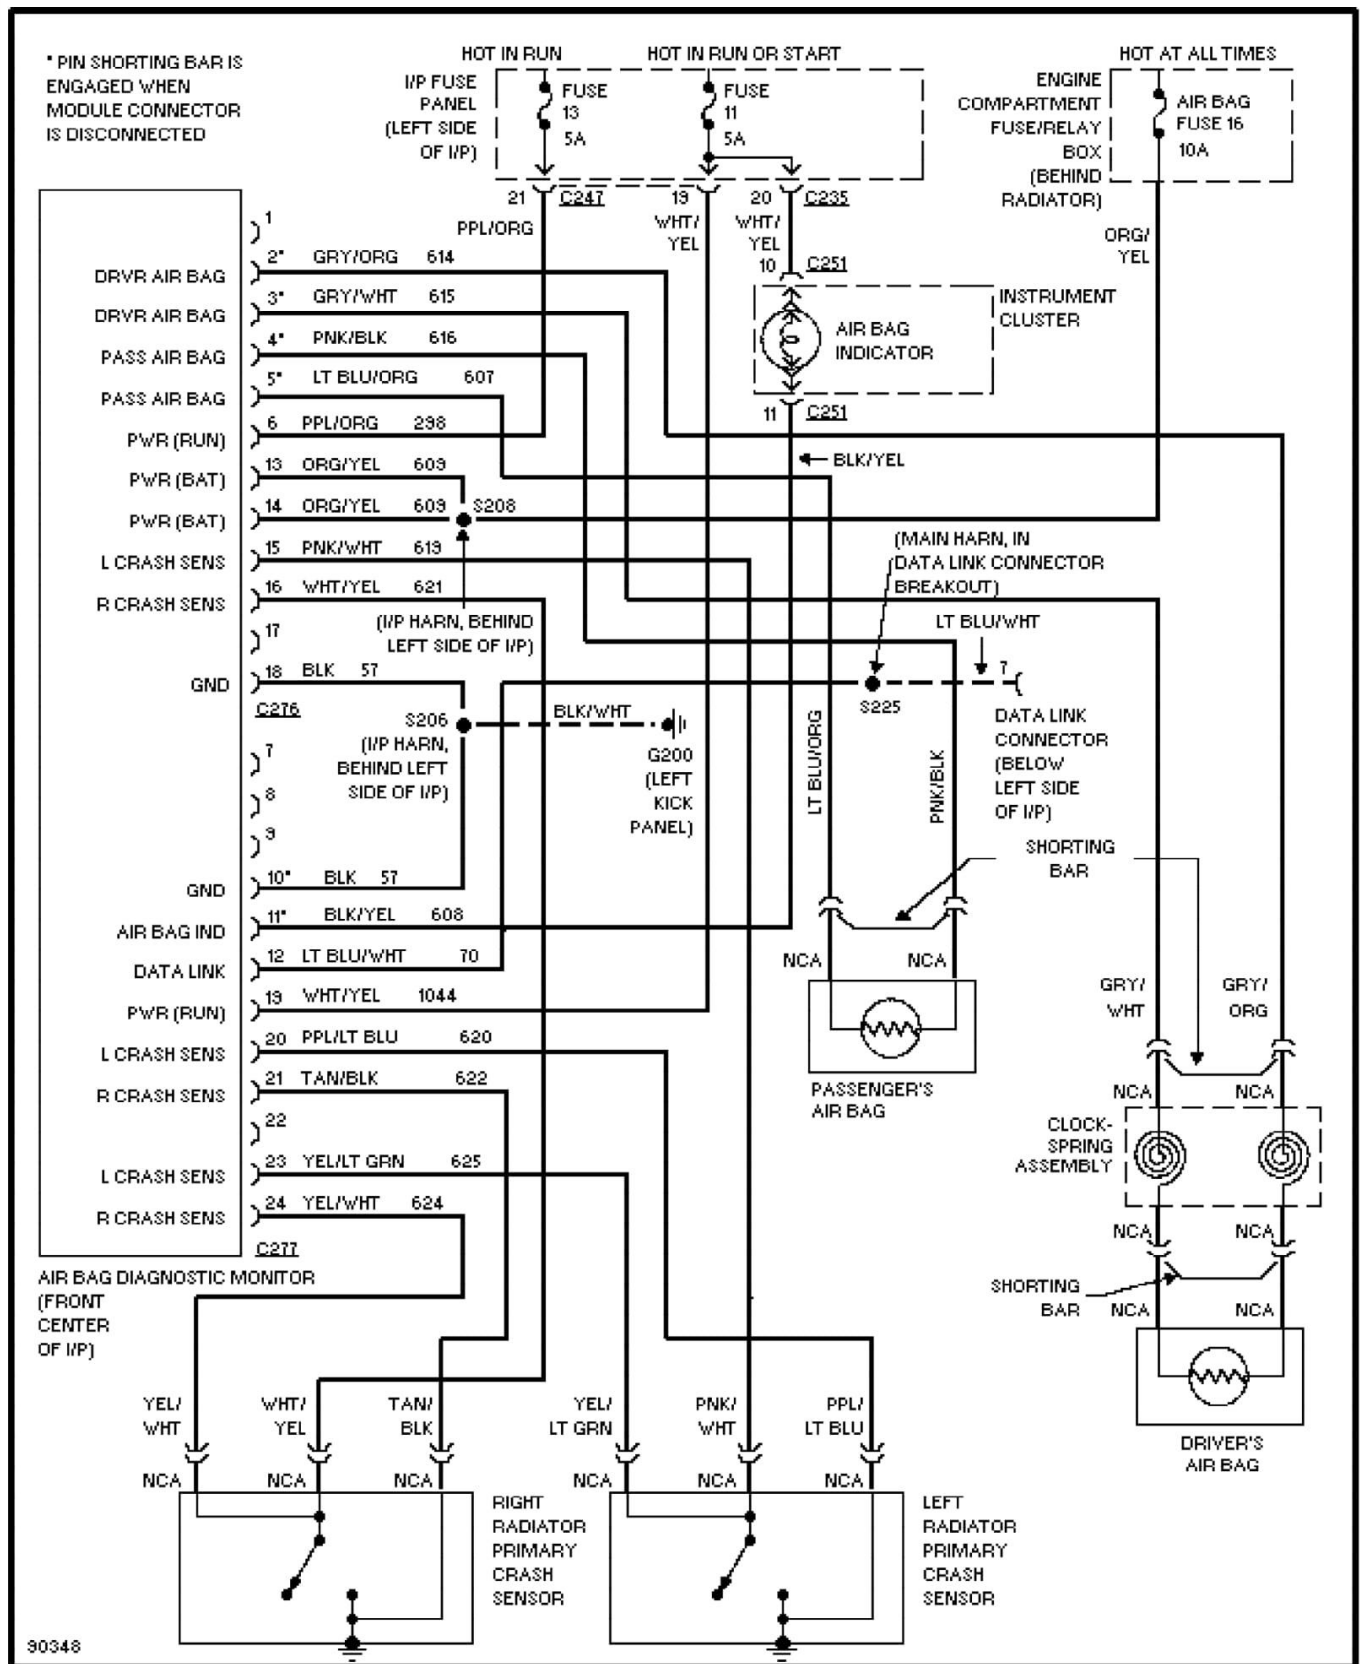

1997 System Wiring Diagrams
Ford - Taurus

PAVLIN

Fig. 68: Supplemental Restraint Circuit
1997 Ford Taurus LX

90348