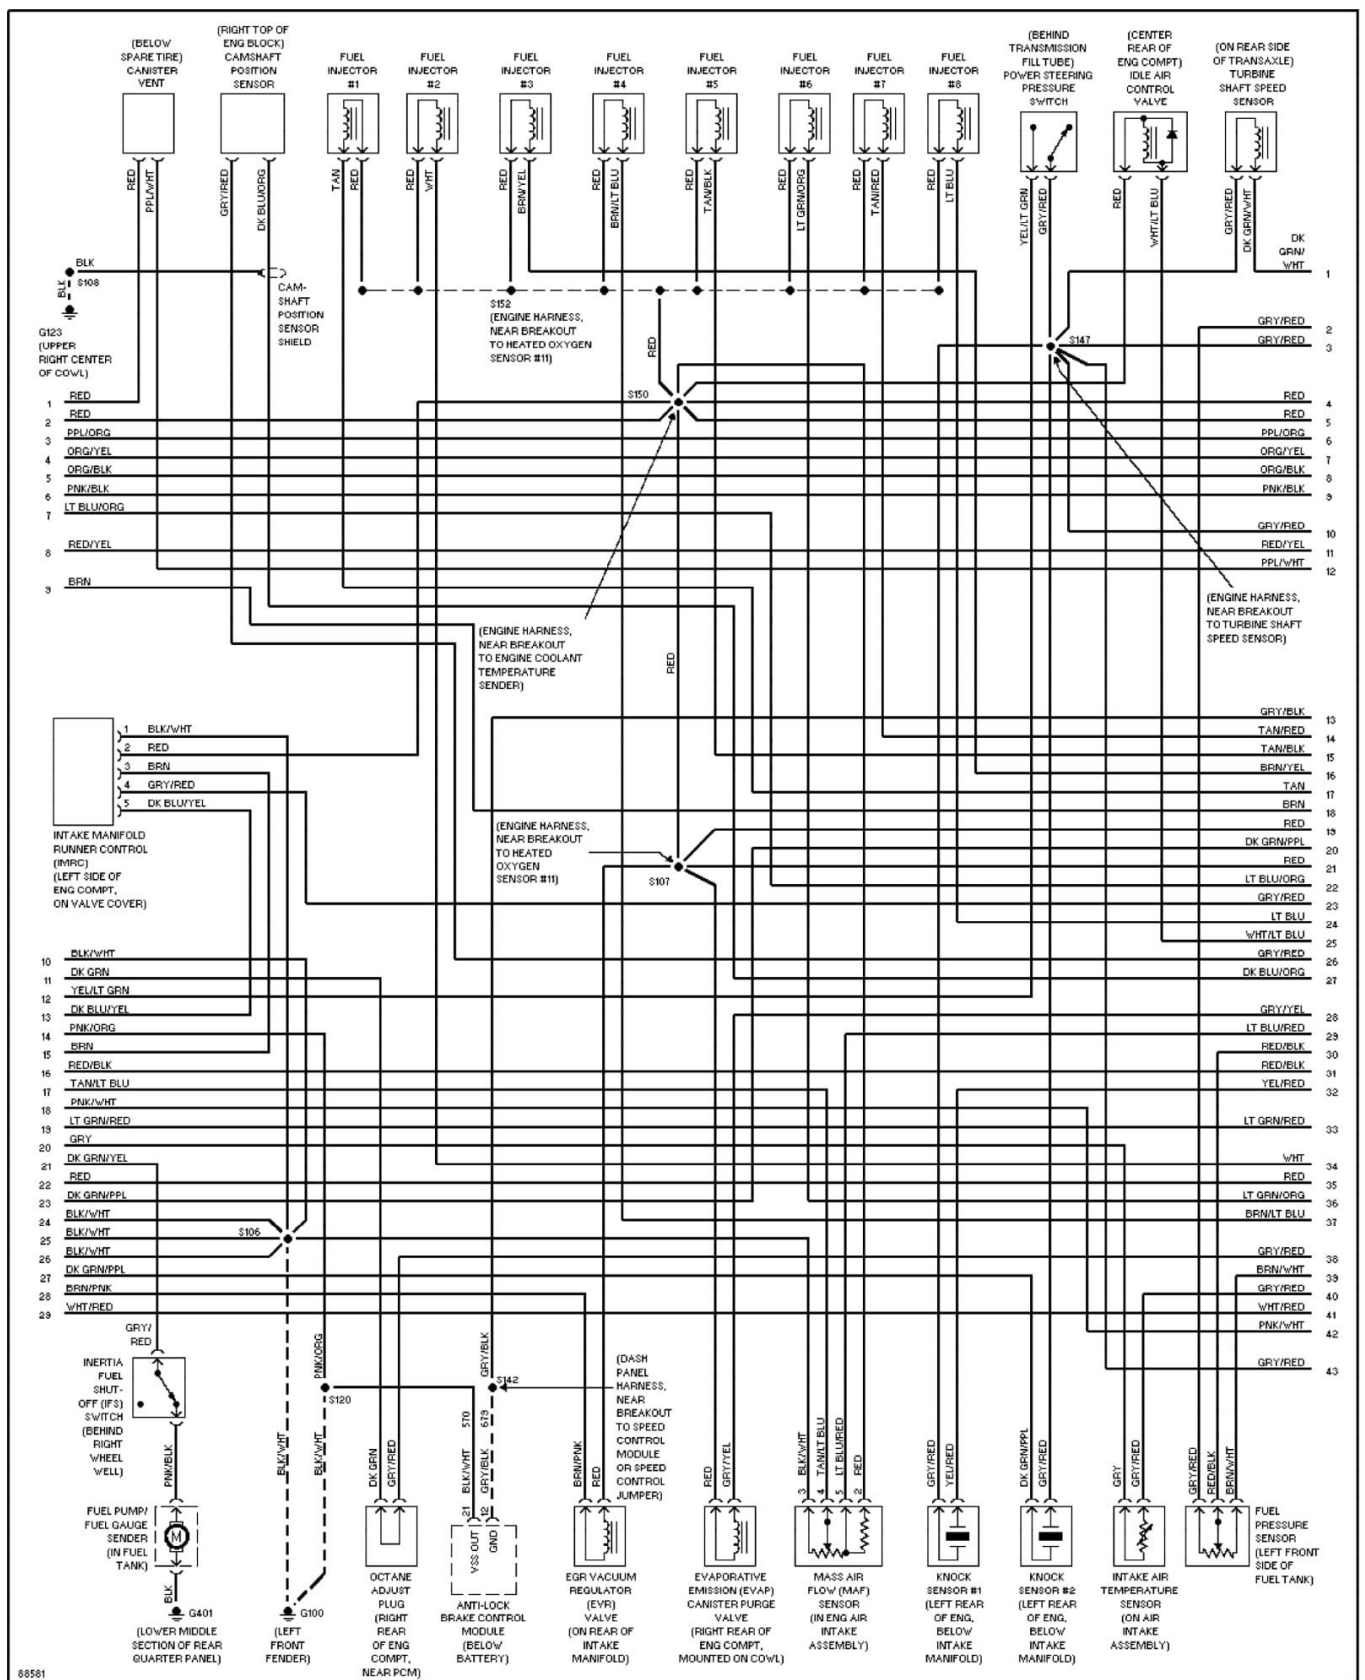

1997 System Wiring Diagrams Ford - Taurus

PAVLIN

Fig. 22: 3.4L SHO, Engine Performance Circuits (2 of 3)
1997 Ford Taurus LX