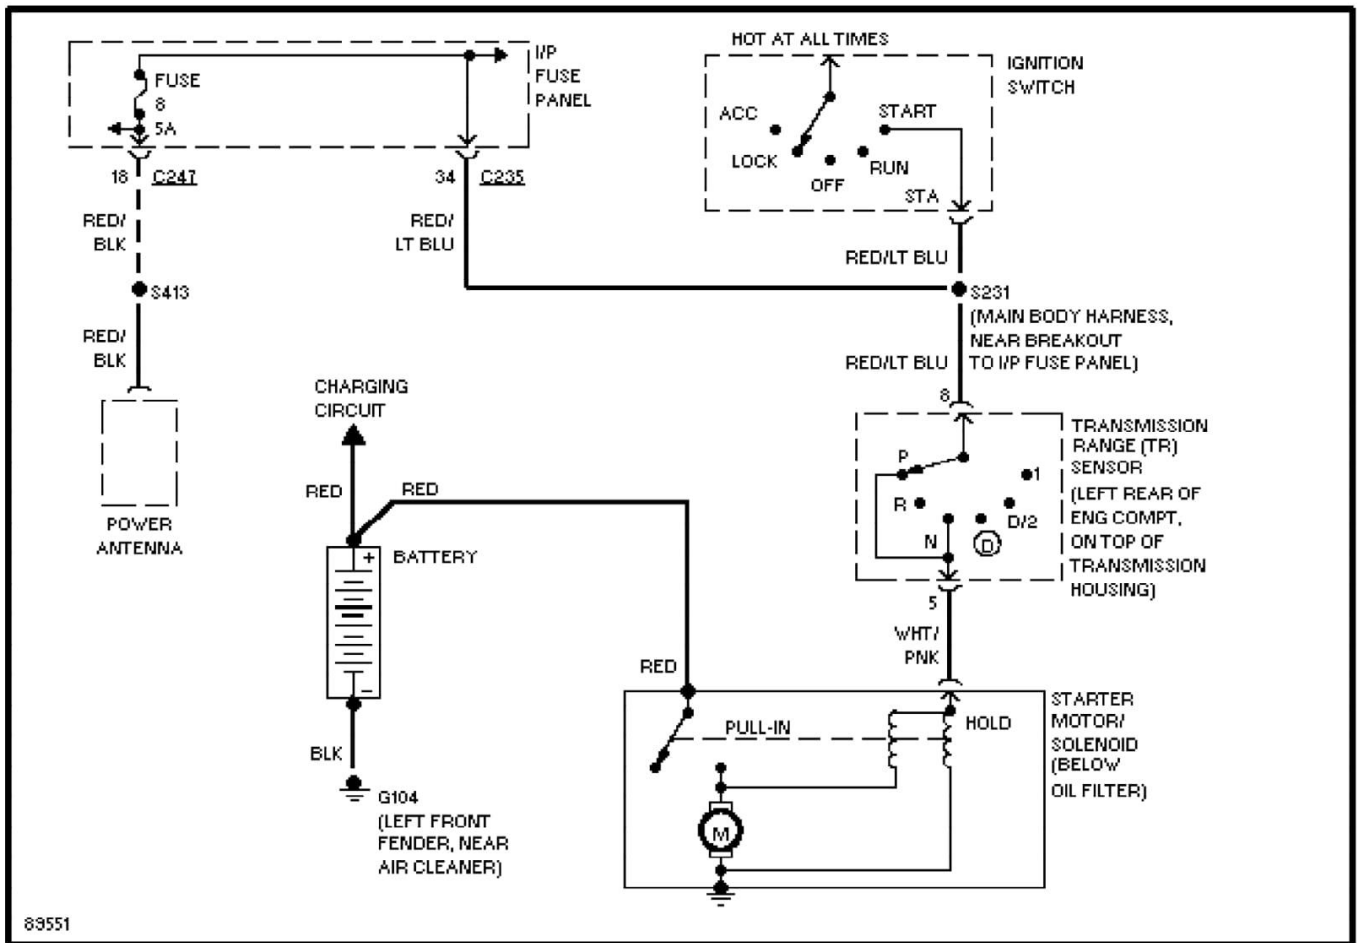

1997 System Wiring Diagrams
Ford - Taurus

PAVLIN

Fig. 62: 3.0L 12-Valve, Starting Circuit
1997 Ford Taurus LX