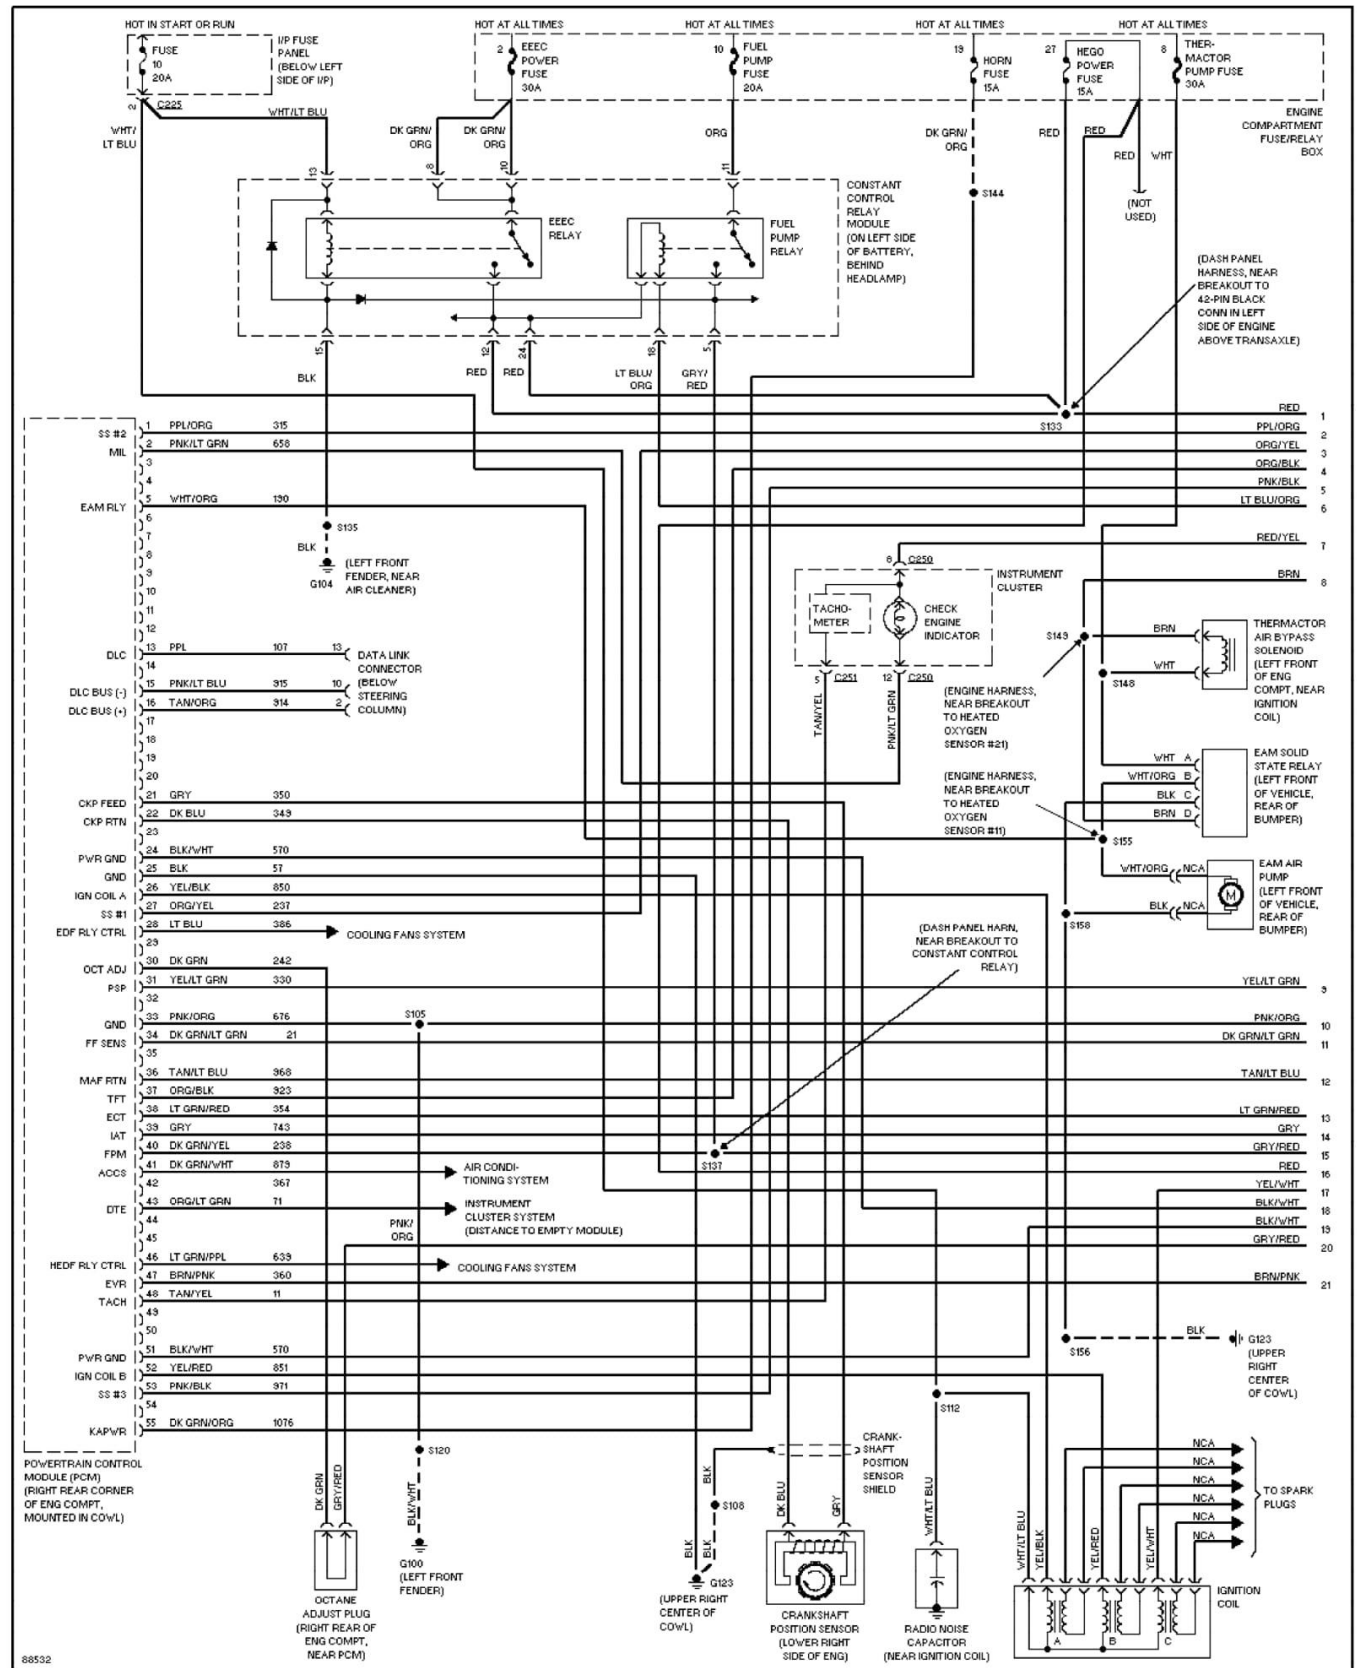

1997 System Wiring Diagrams Ford - Taurus

PAVLIN

Fig. 18: 3.0L Flex Fuel, Engine Performance Circuits (1 of 3)
1997 Ford Taurus LX