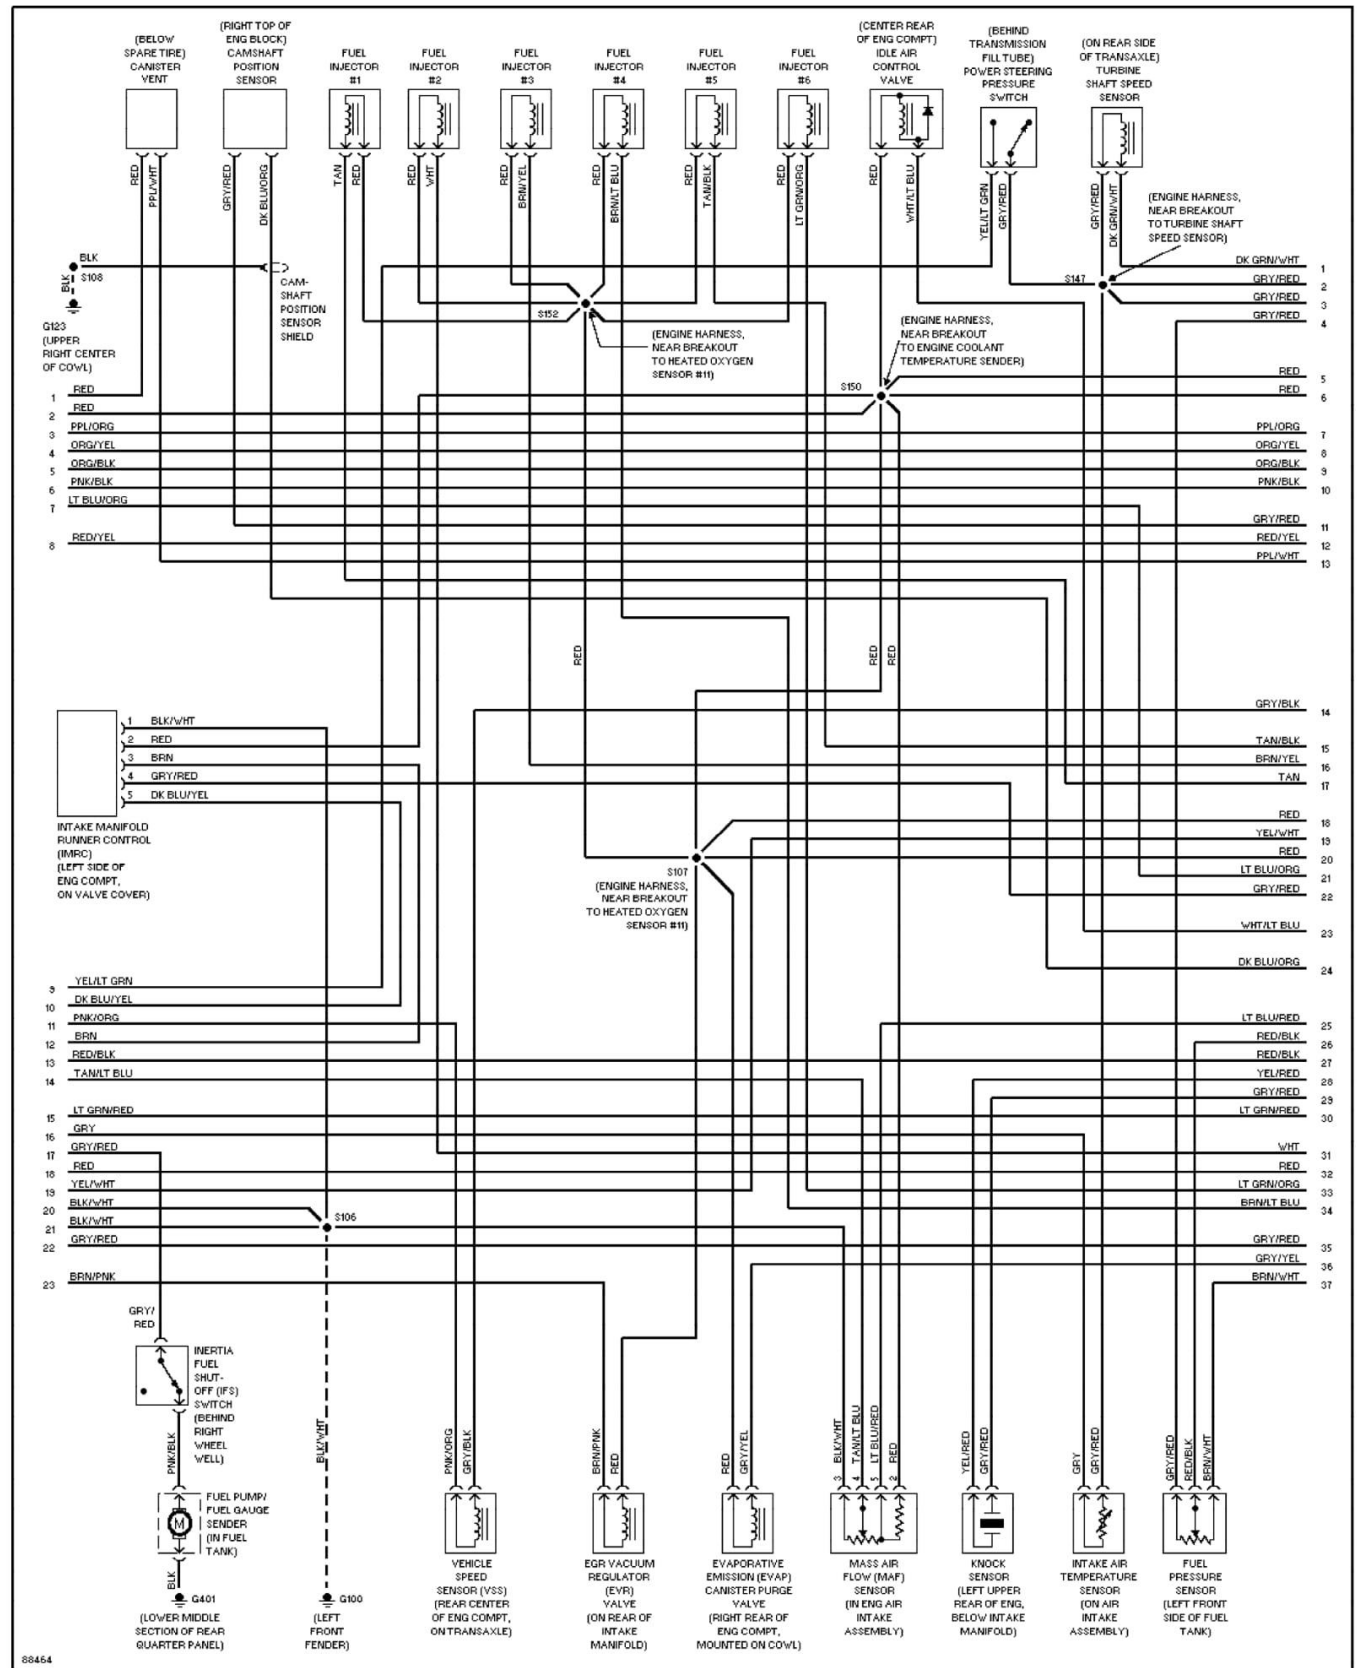

1997 System Wiring Diagrams Ford - Taurus

PAVLIN

Fig. 16: 3.0L 24-Valve, Engine Performance Circuits (2 of 3)
1997 Ford Taurus LX