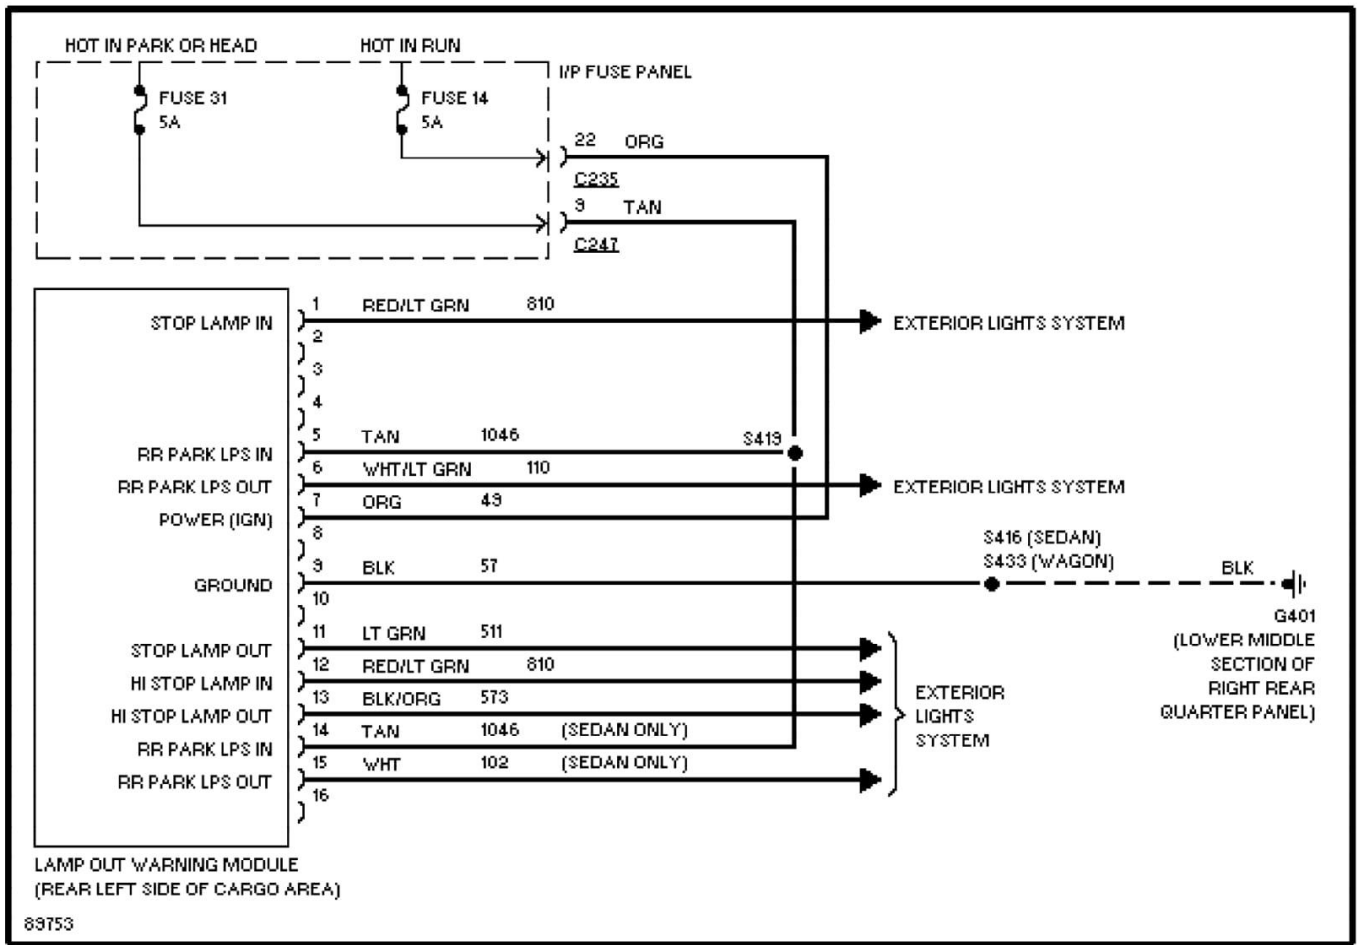

**1997 System Wiring Diagrams
Ford - Taurus**

PAVLIN

Fig. 34: Lamp Outage Module Circuit
1997 Ford Taurus LX