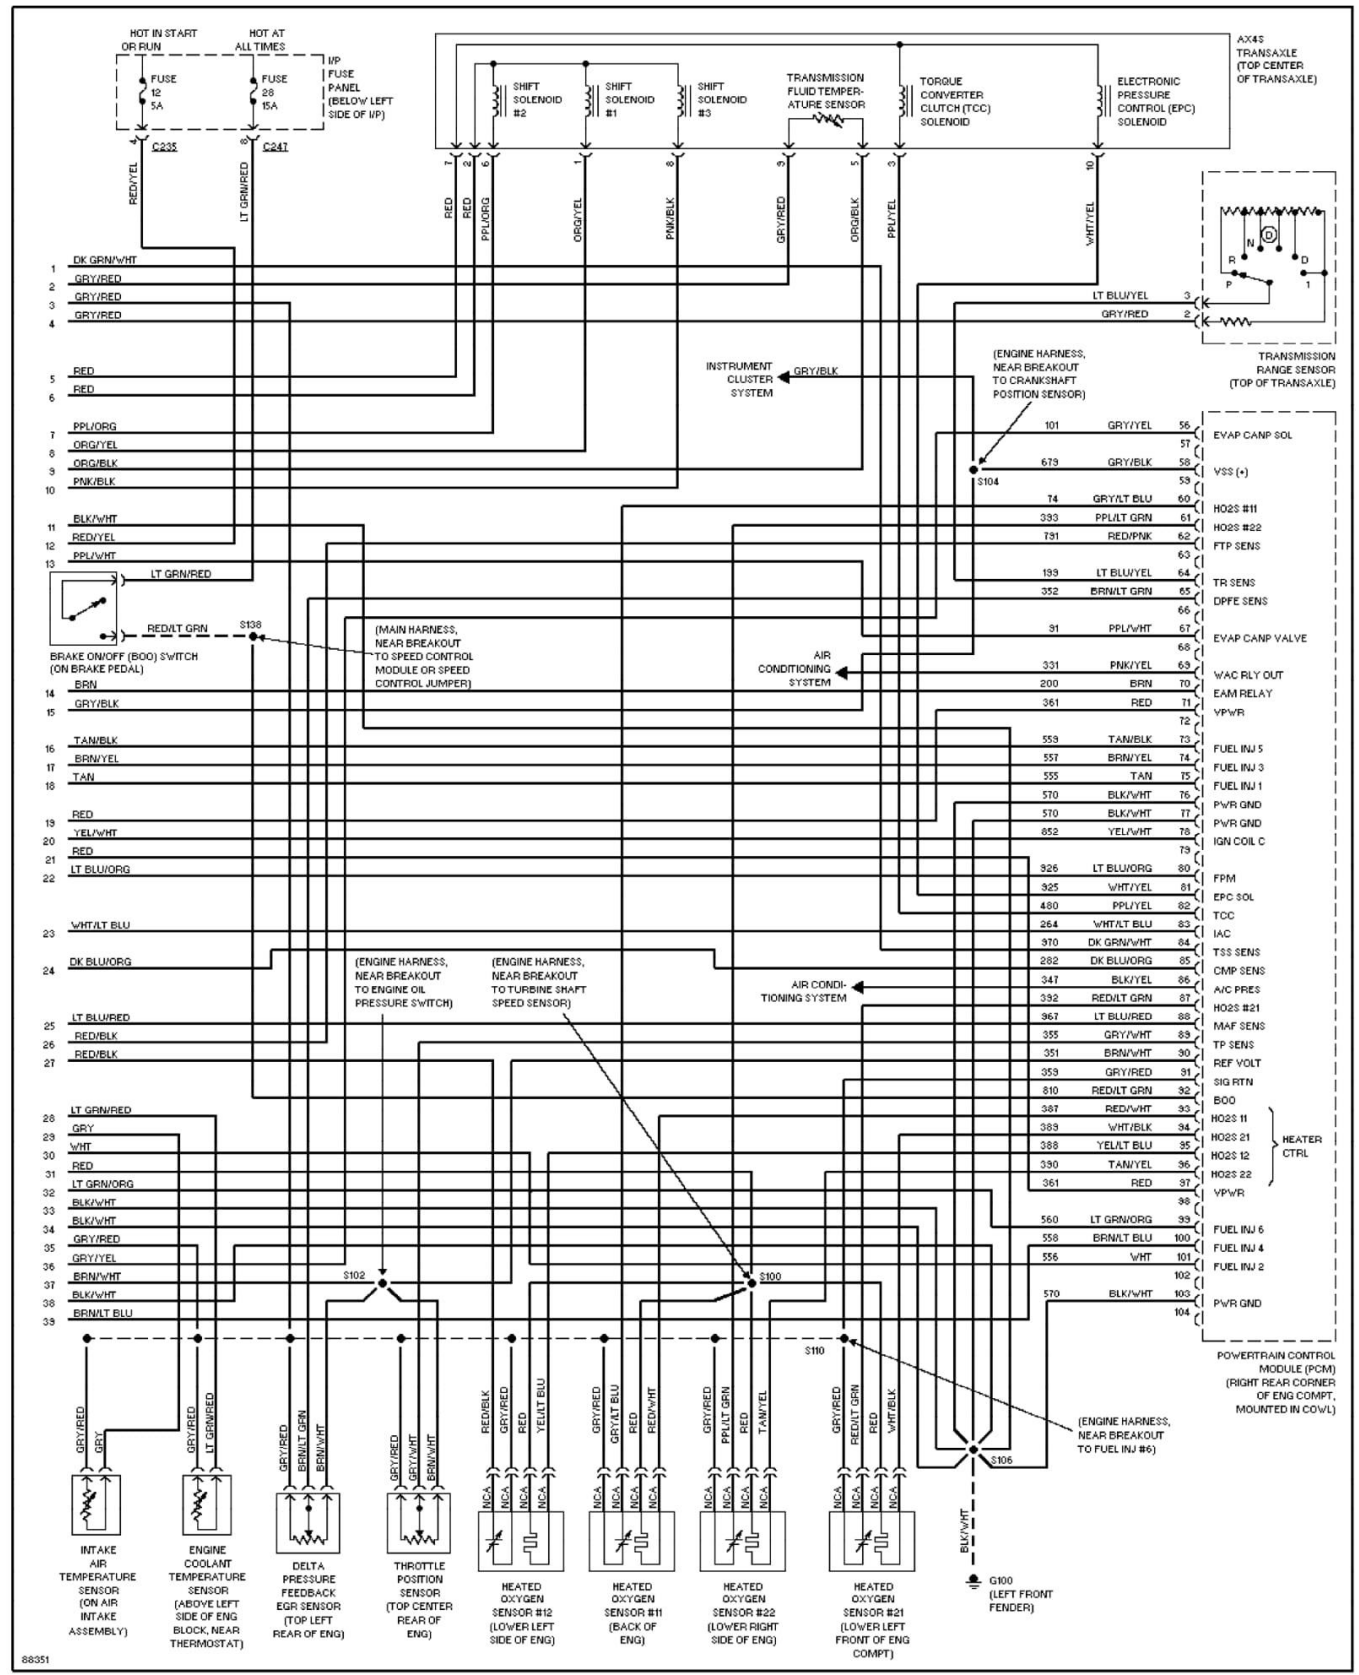

1997 System Wiring Diagrams Ford - Taurus

PAVLIN

Fig. 14: 3.0L 12-Valve, Engine Performance Circuits (3 of 3)
1997 Ford Taurus LX