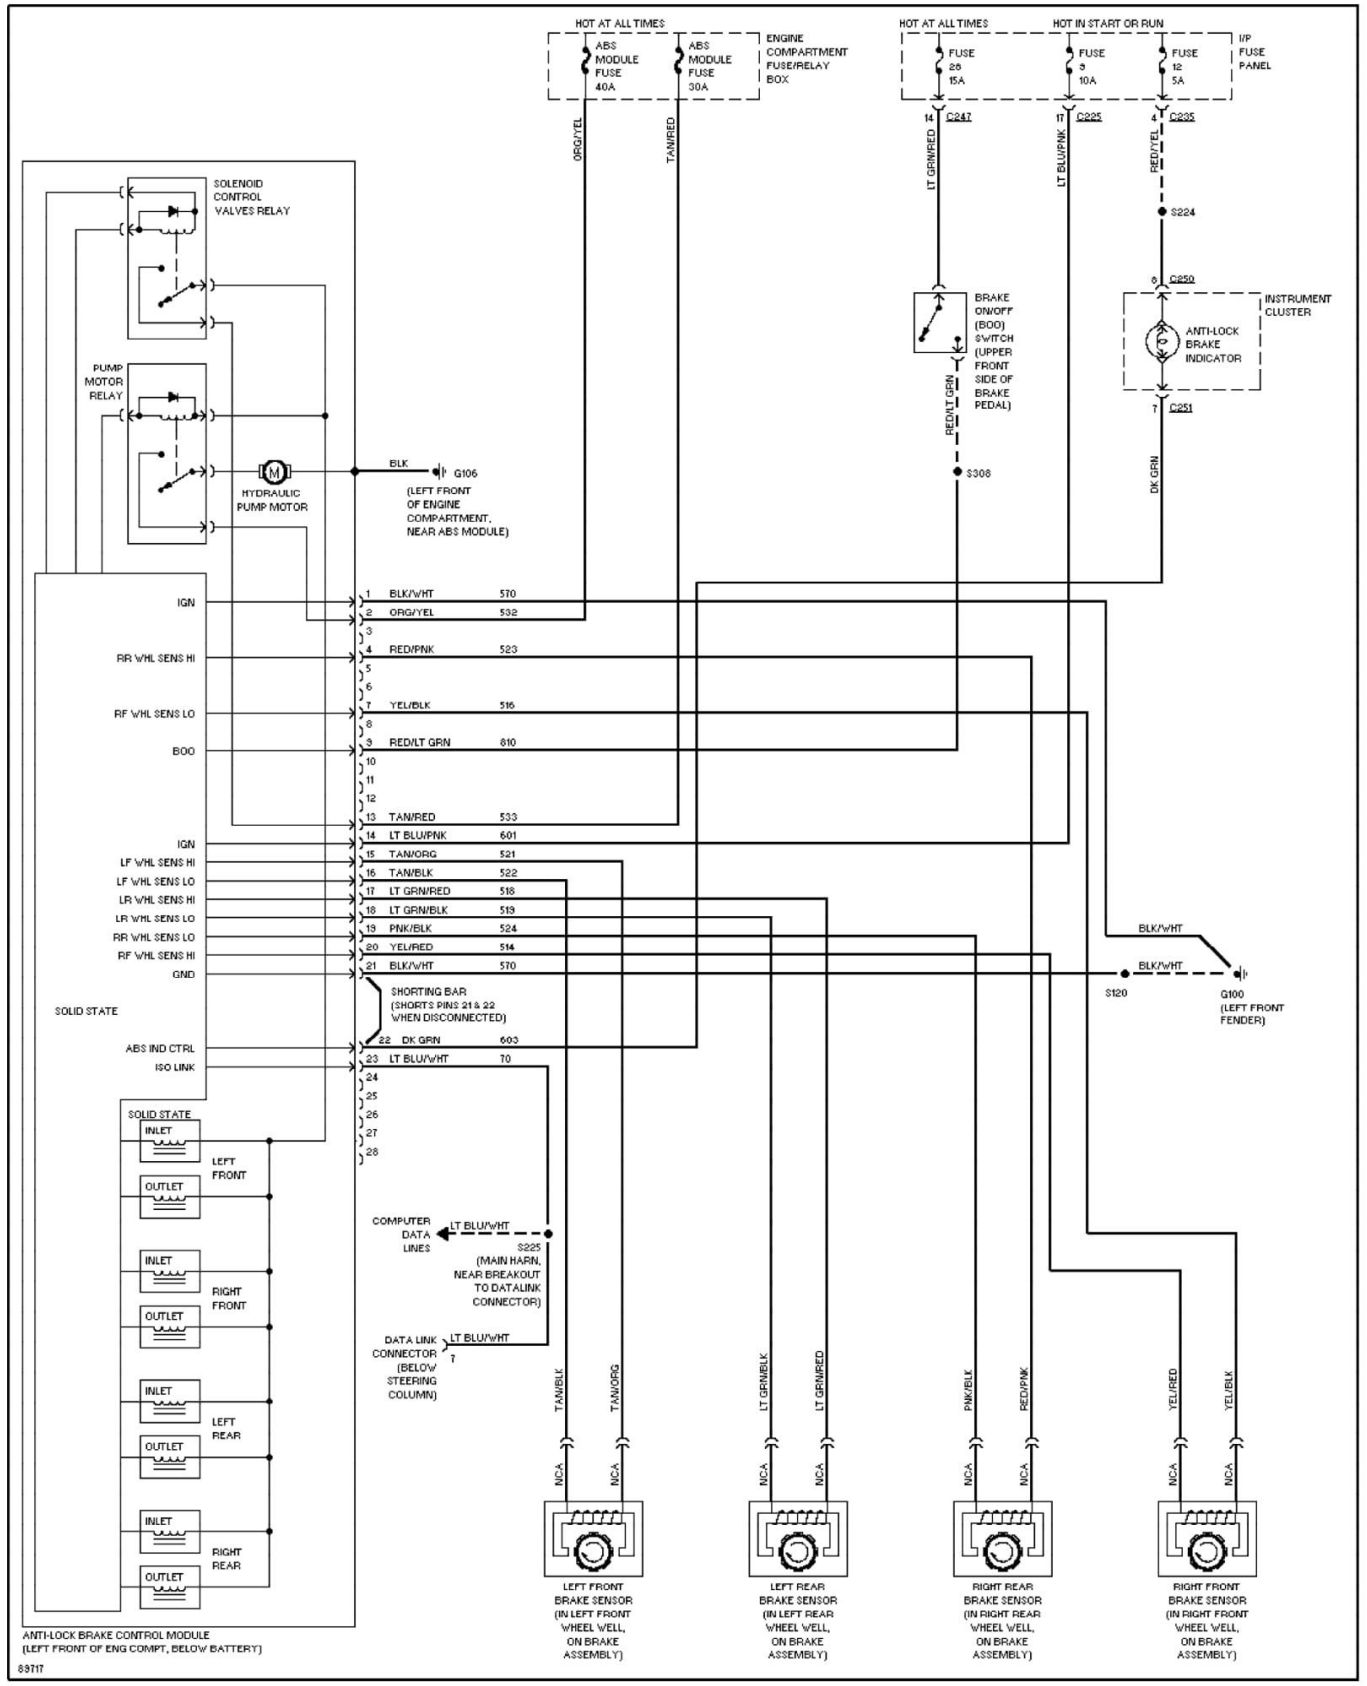

1997 System Wiring Diagrams Ford - Taurus

PAVLIN

Fig. 3: Anti-lock Brake Circuits
1997 Ford Taurus LX