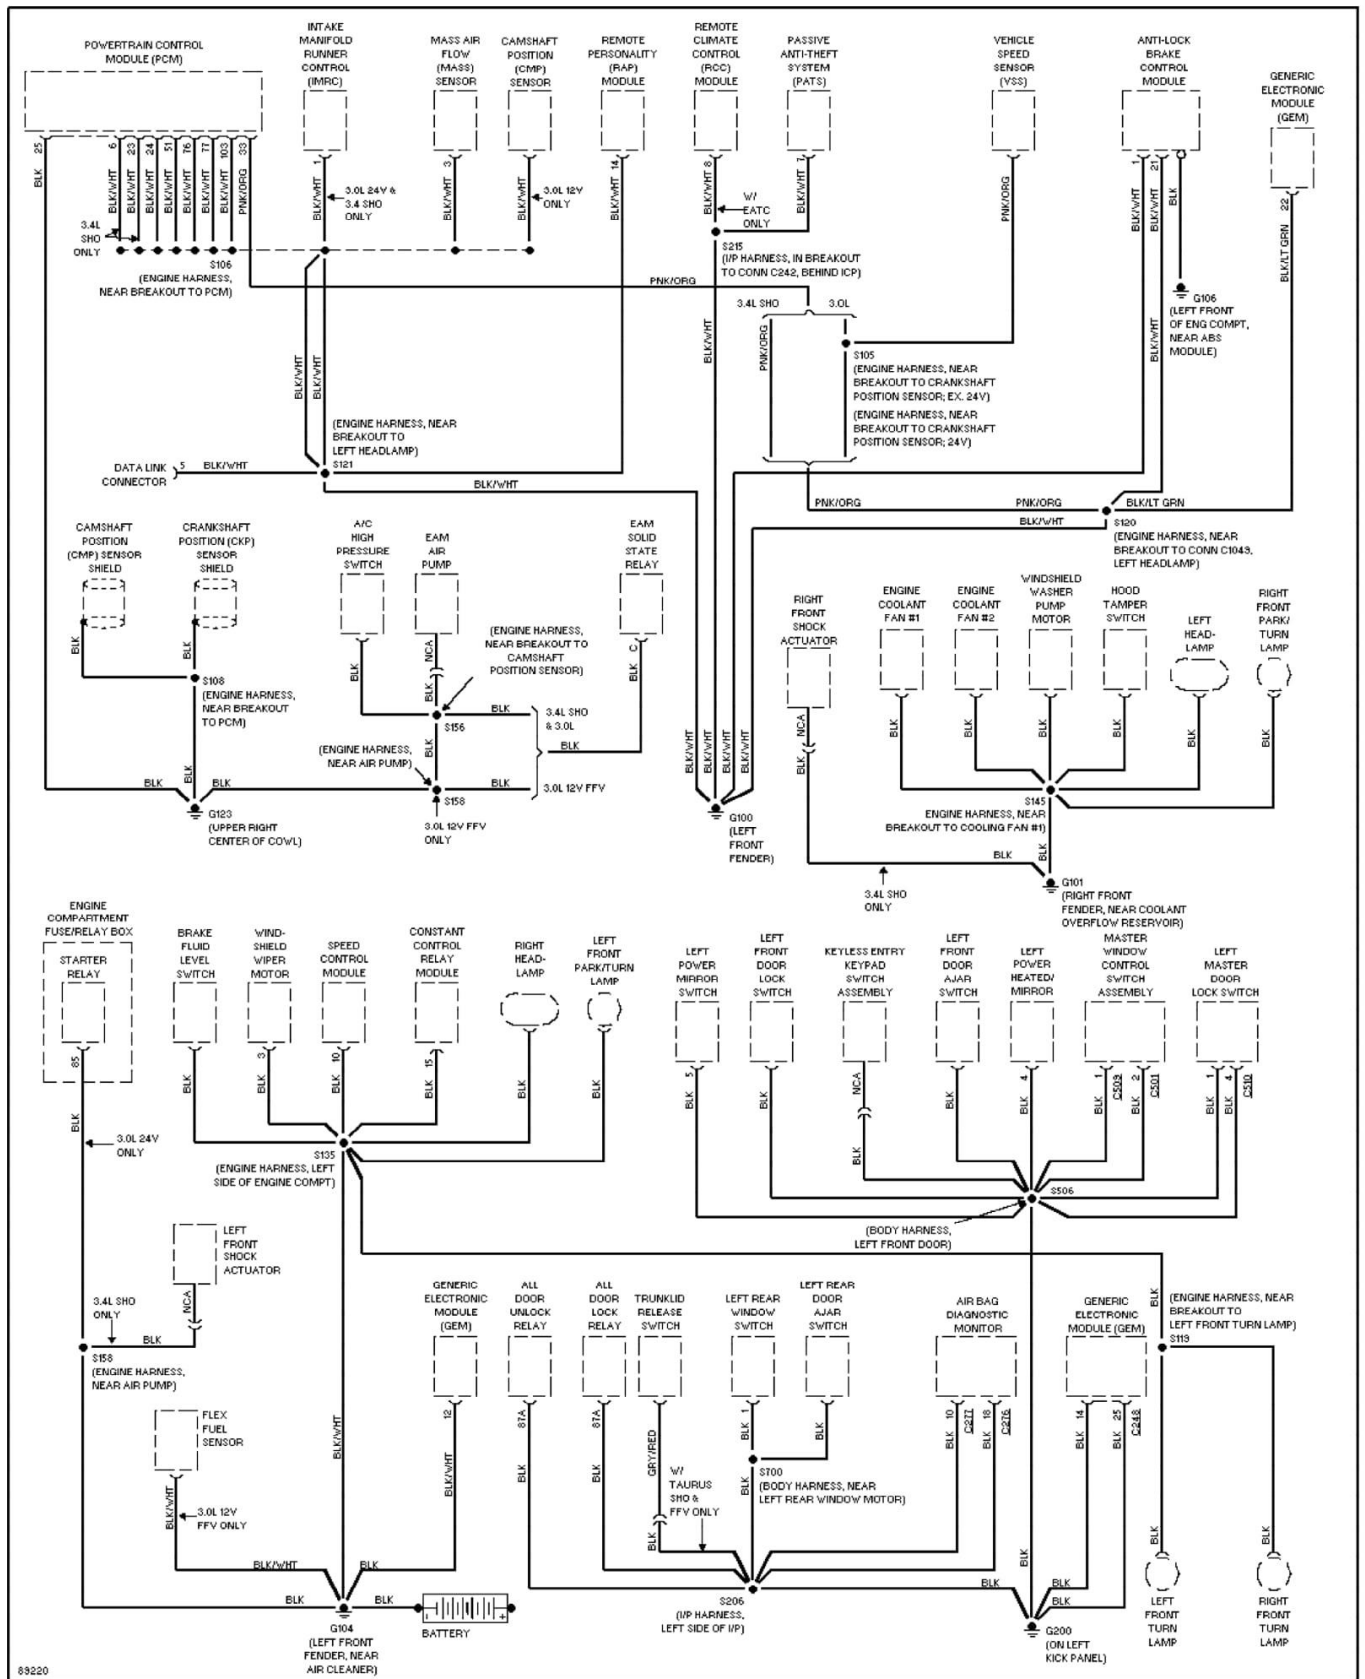

1997 System Wiring Diagrams Ford - Taurus

PAVLIN

Fig. 35: Ground Distribution Circuit (1 of 3)
1997 Ford Taurus LX