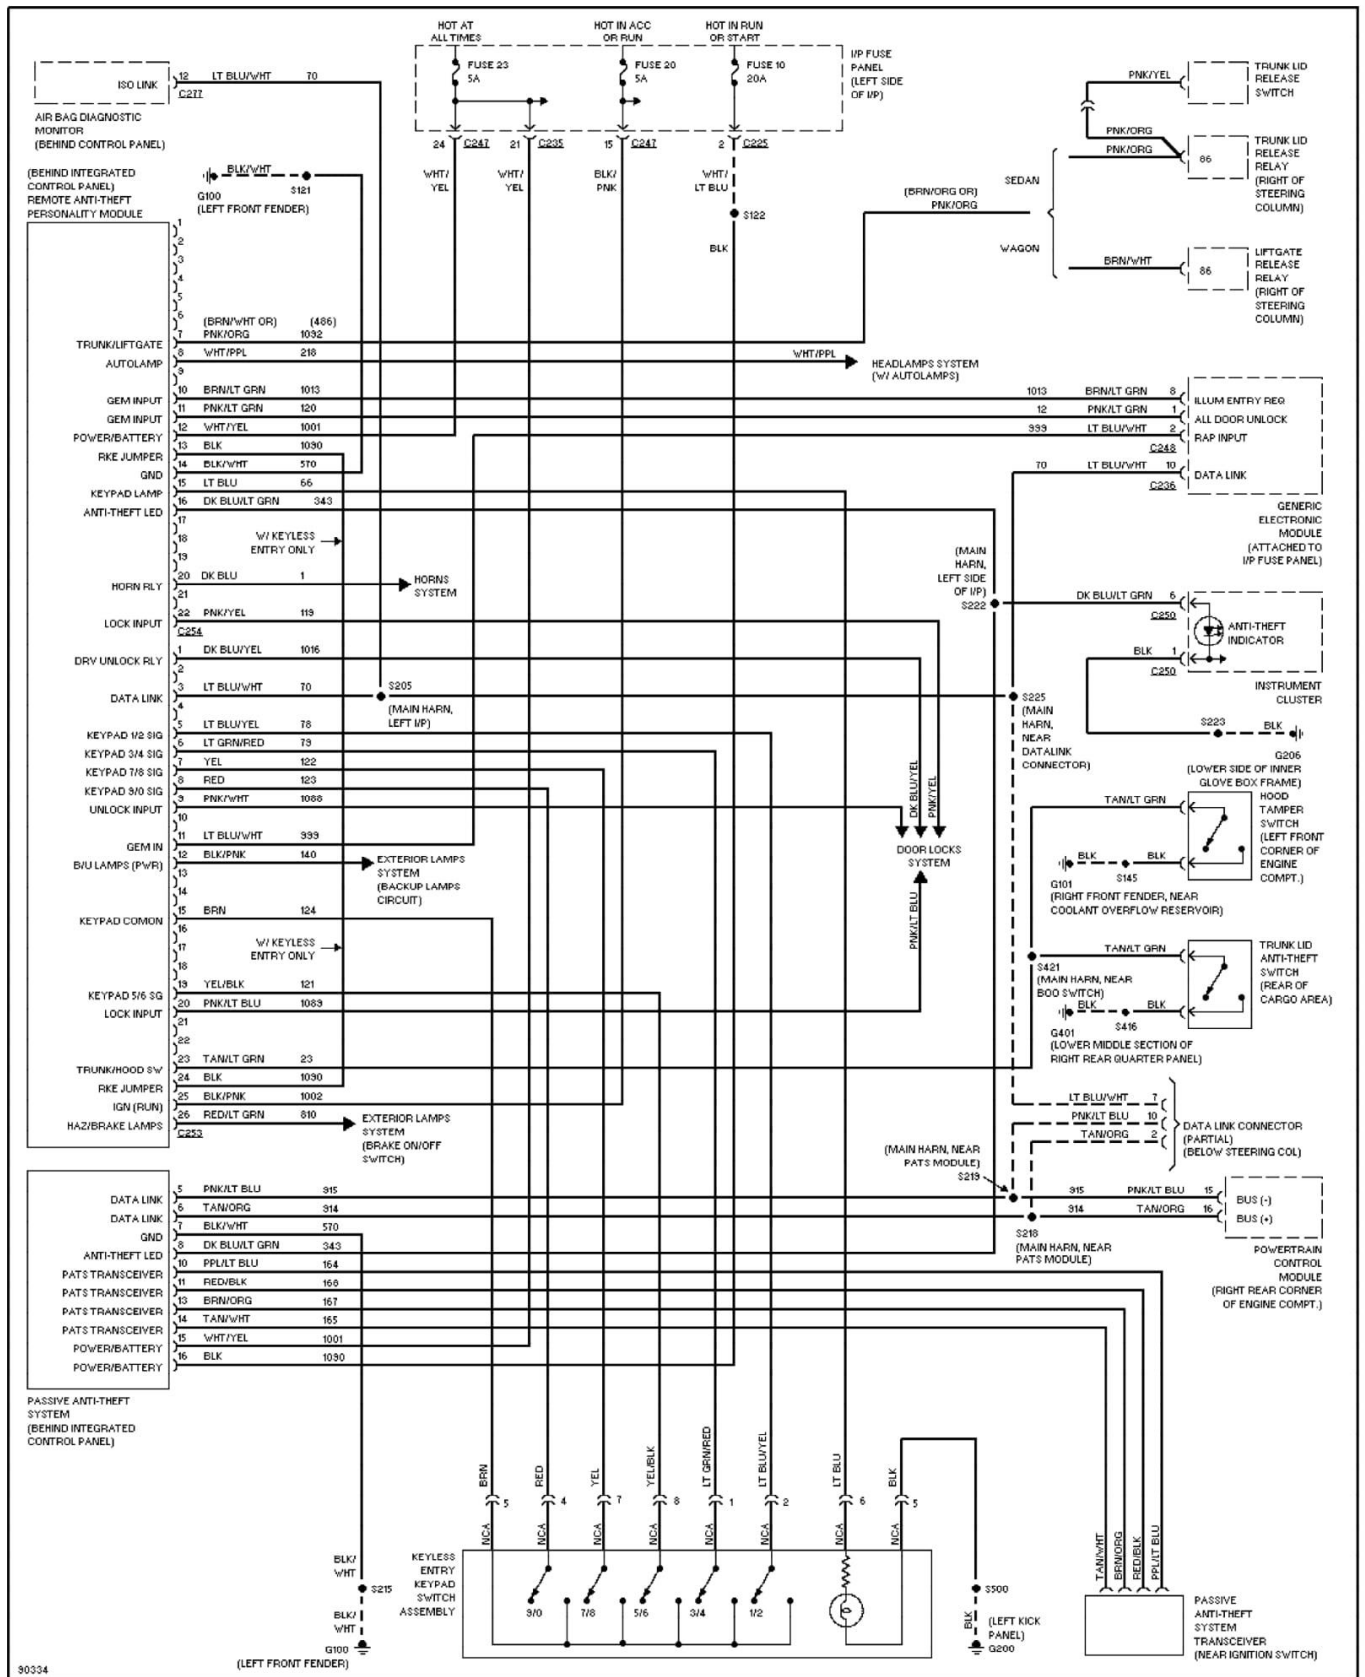

1997 System Wiring Diagrams Ford - Taurus

PAVLIN

Fig. 4: Anti-theft Circuit
1997 Ford Taurus LX