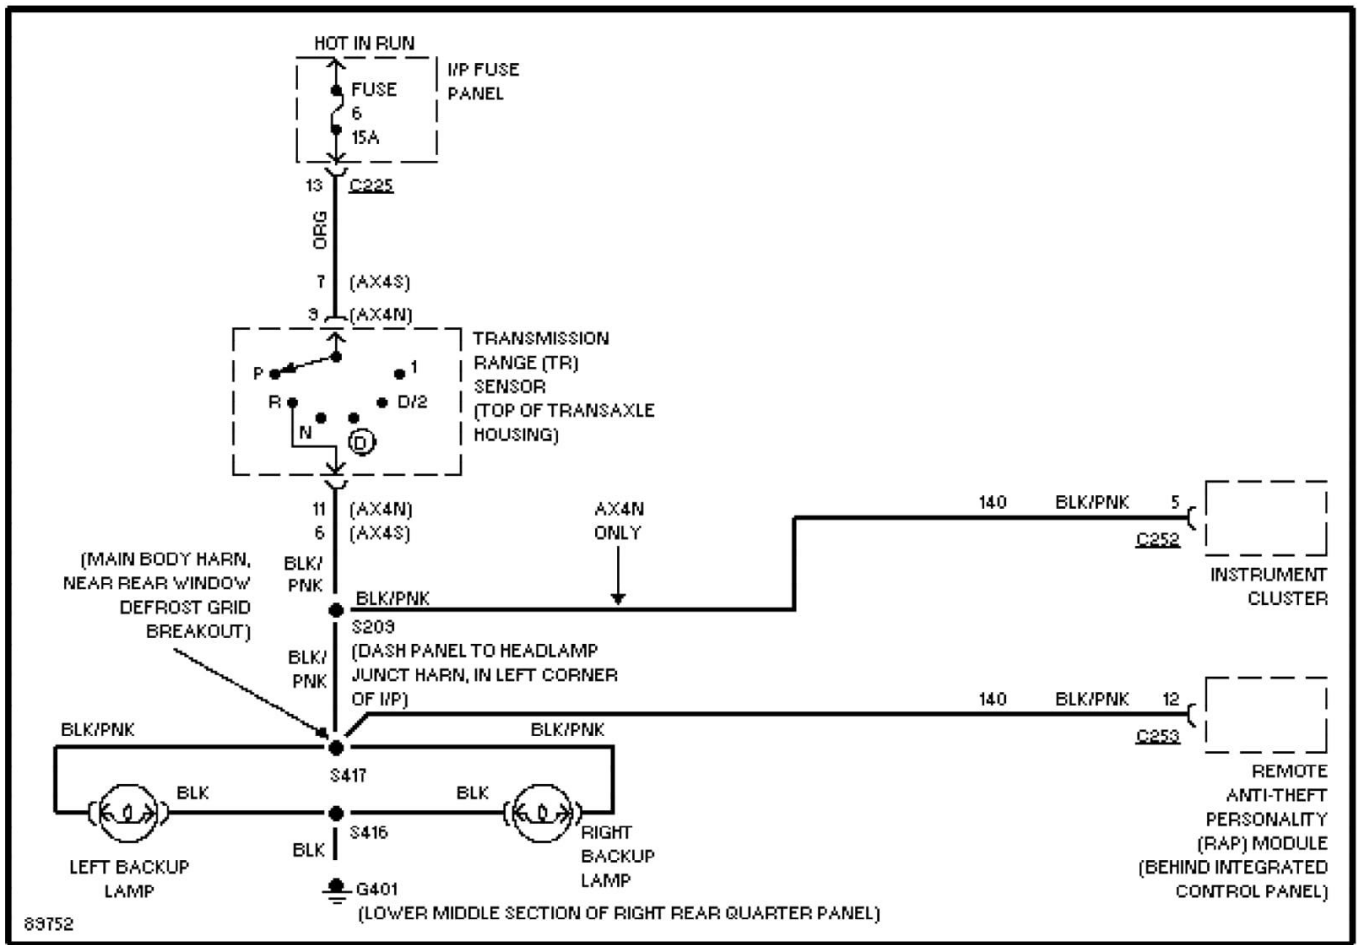

# 1997 System Wiring Diagrams Ford - Taurus

**PAVLIN**

**Fig. 23: 3.4L SHO, Engine Performance Circuits (3 of 3)**  
1997 Ford Taurus LX

1997 System Wiring Diagrams  
Ford - Taurus

PAVLIN

Fig. 24: Back-up Lamps Circuit, Sedan  
1997 Ford Taurus LX