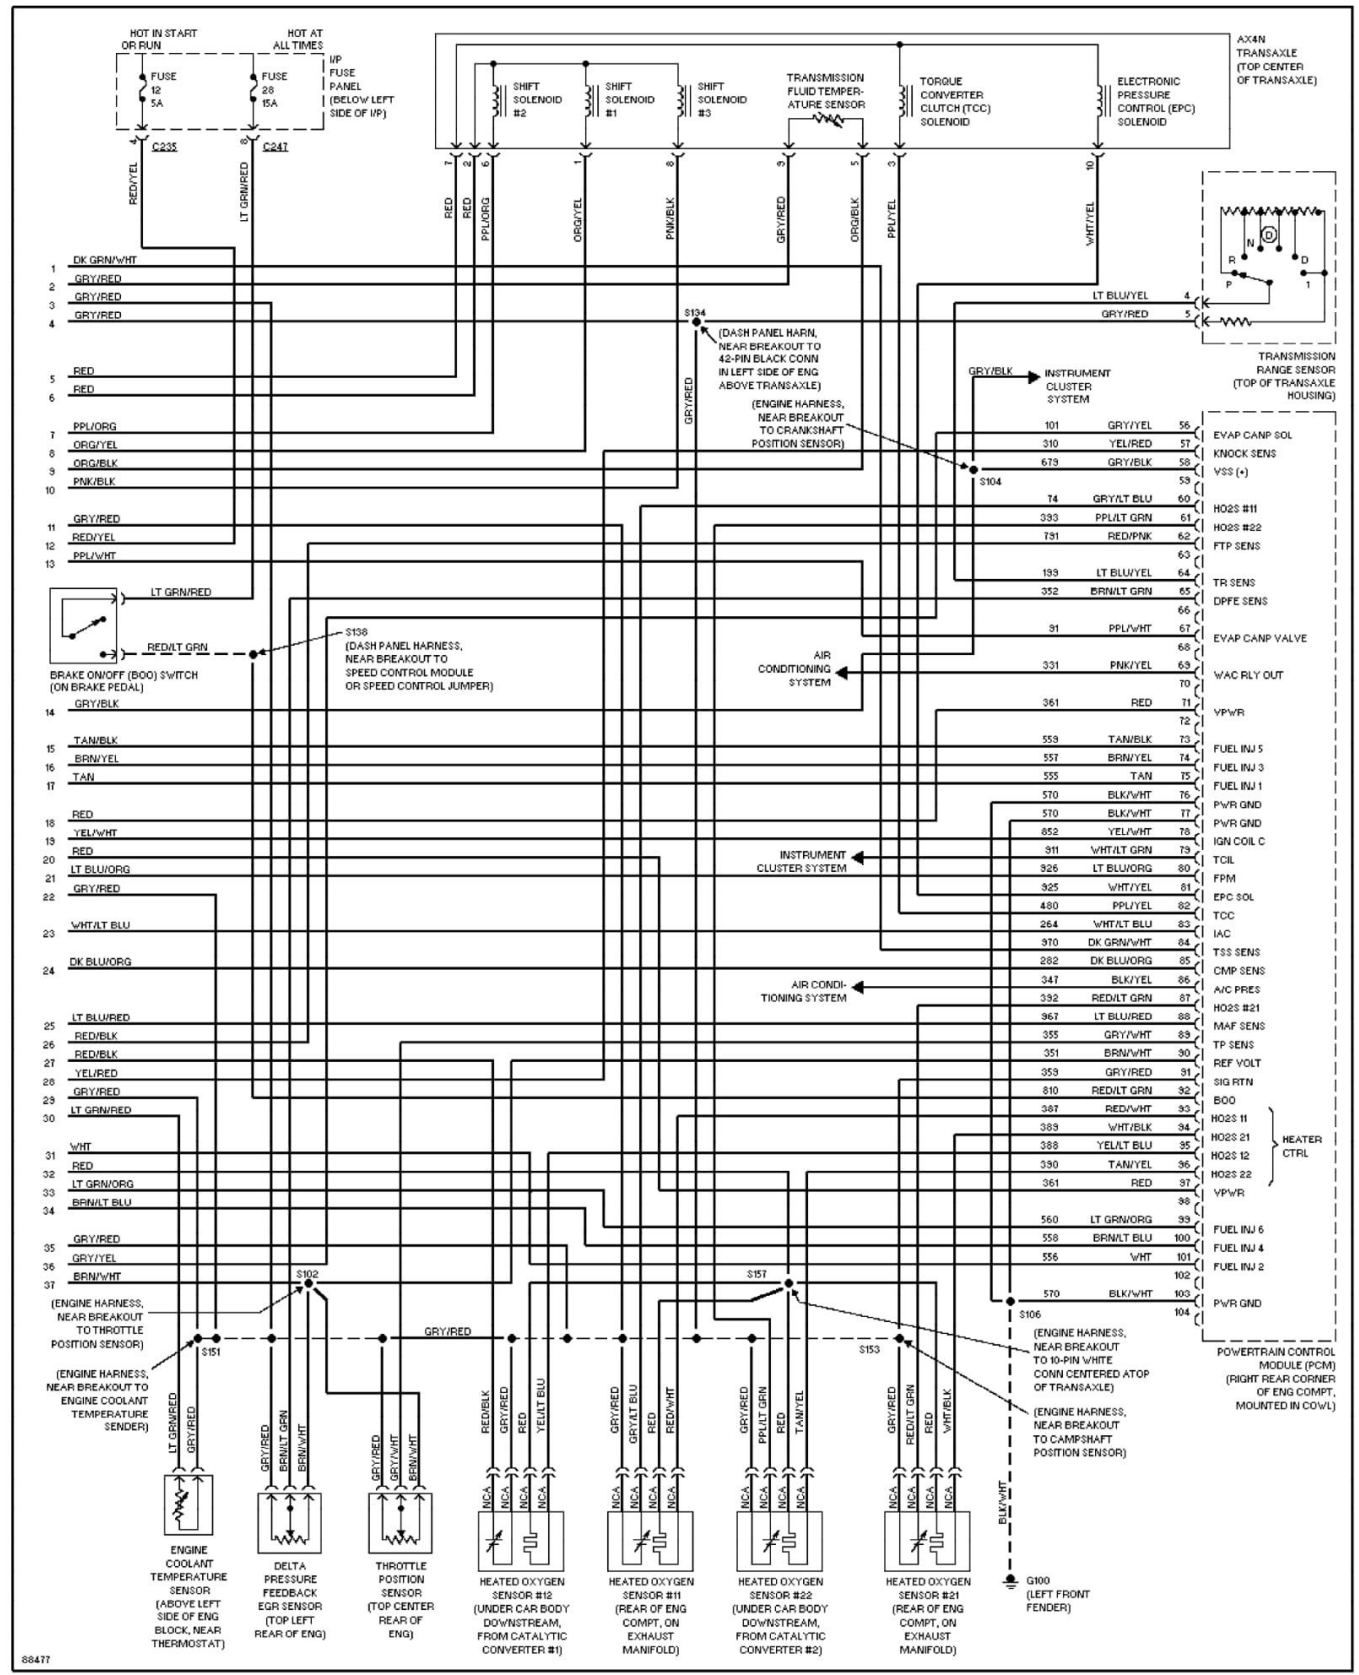

1997 System Wiring Diagrams Ford - Taurus

PAVLIN

Fig. 17: 3.0L 24-Valve, Engine Performance Circuits (3 of 3)
1997 Ford Taurus LX