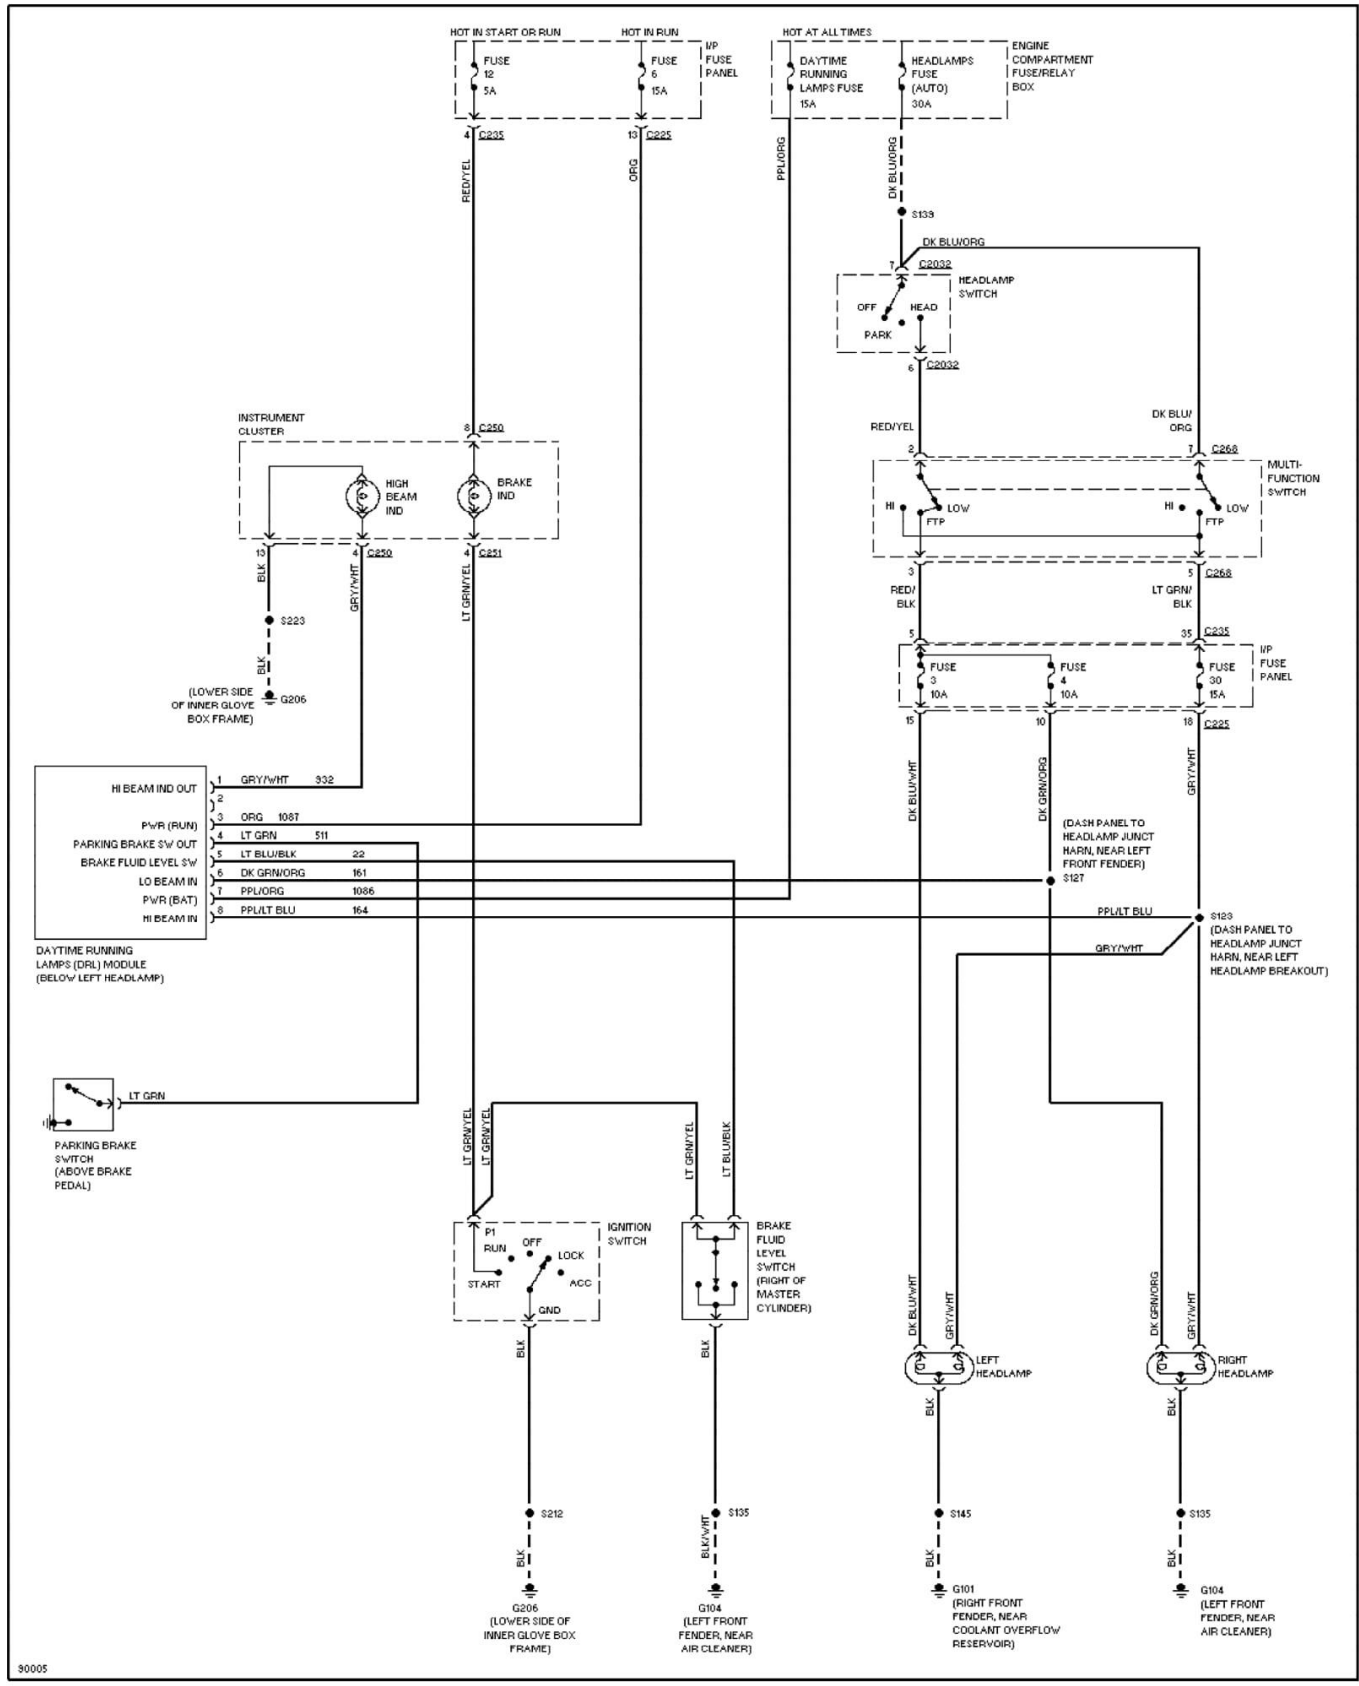

1997 System Wiring Diagrams Ford - Taurus

PAVLIN

Fig. 40: Headlamps Circuit, W/ DRL
1997 Ford Taurus LX

90005