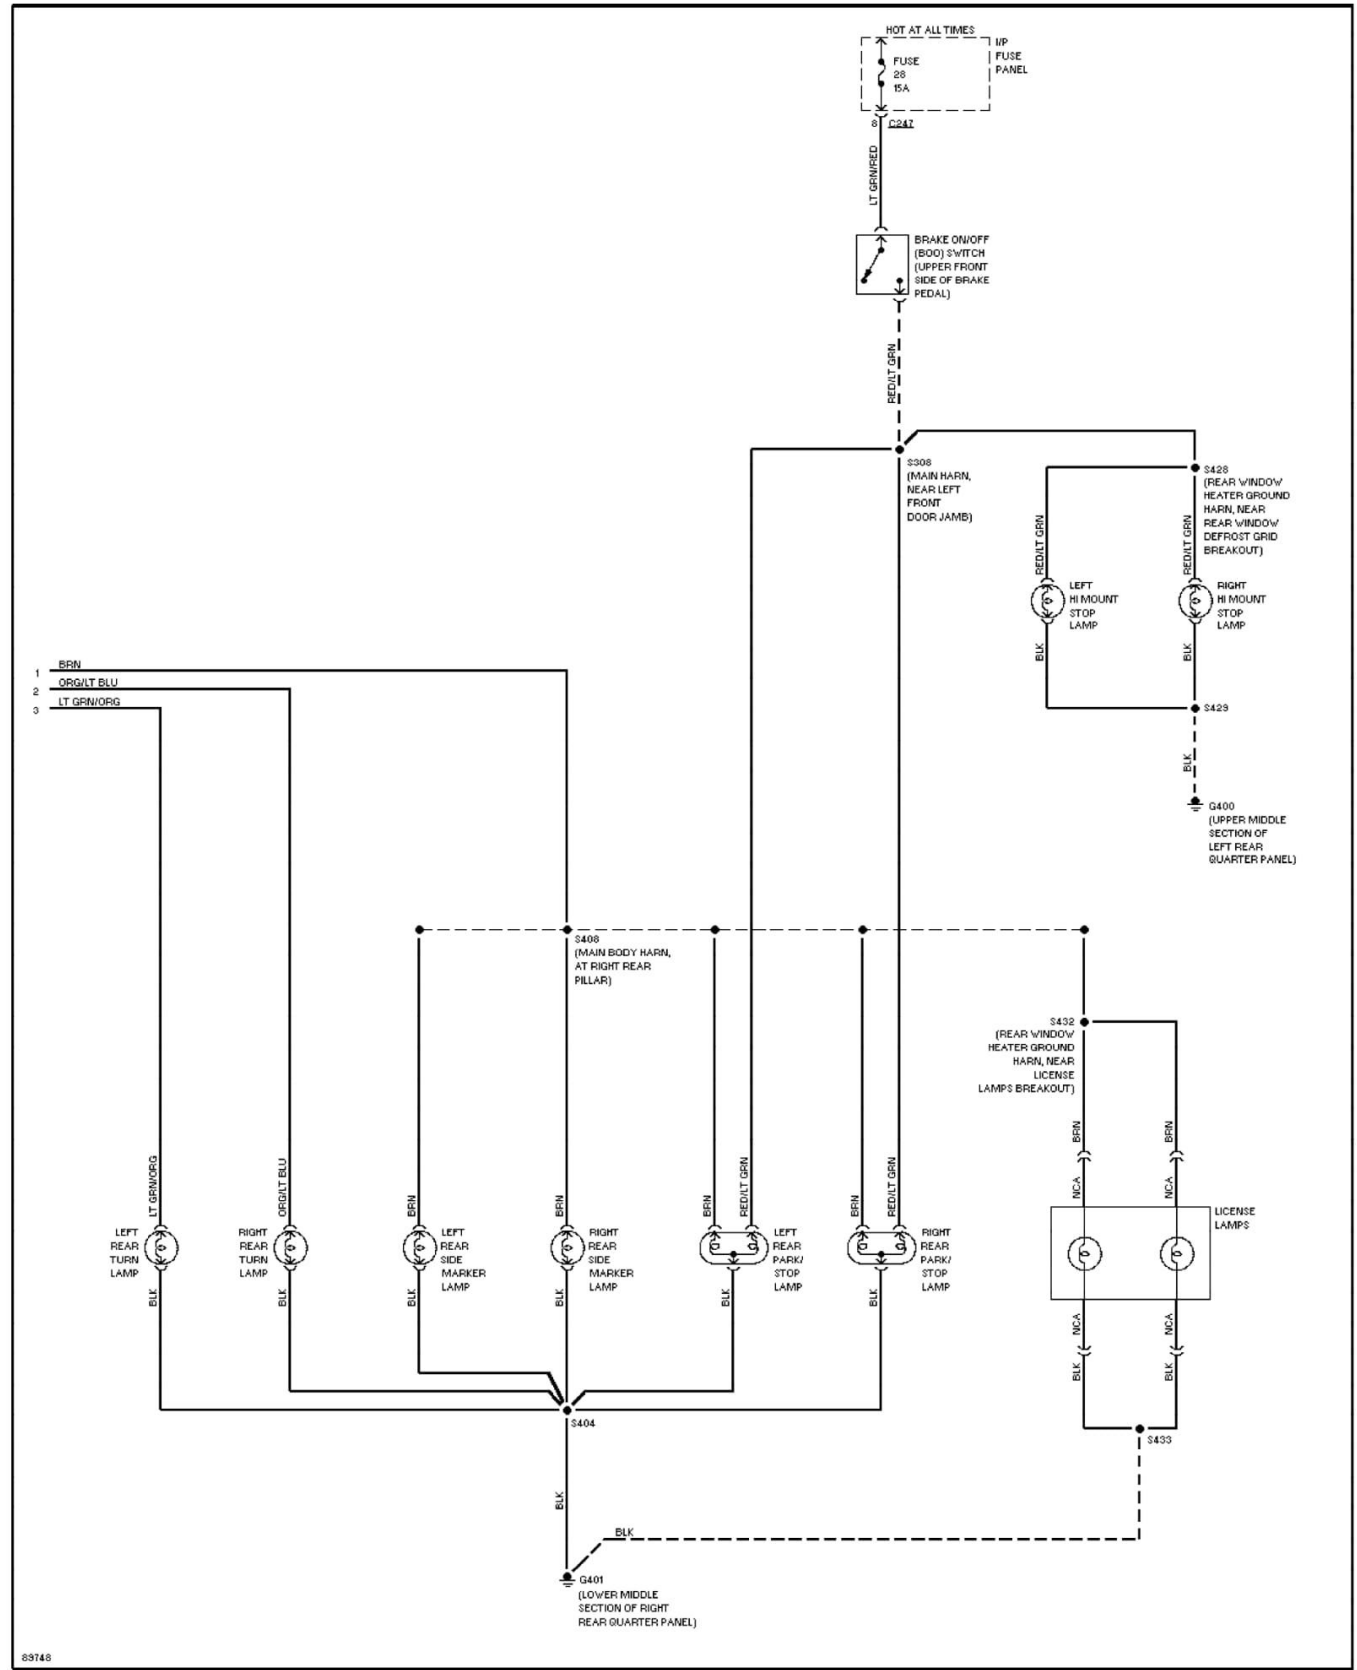

# 1997 System Wiring Diagrams Ford - Taurus

PAVLIN

**Fig. 32: Exterior Lamps Circuit, Wagon W/O Lamp Out Warning (1 of 2)**  
1997 Ford Taurus LX

1997 System Wiring Diagrams  
Ford - Taurus

PAVLIN

Fig. 33: Exterior Lamps Circuit, Wagon W/O Lamp Out Warning (2 of 2)  
1997 Ford Taurus LX