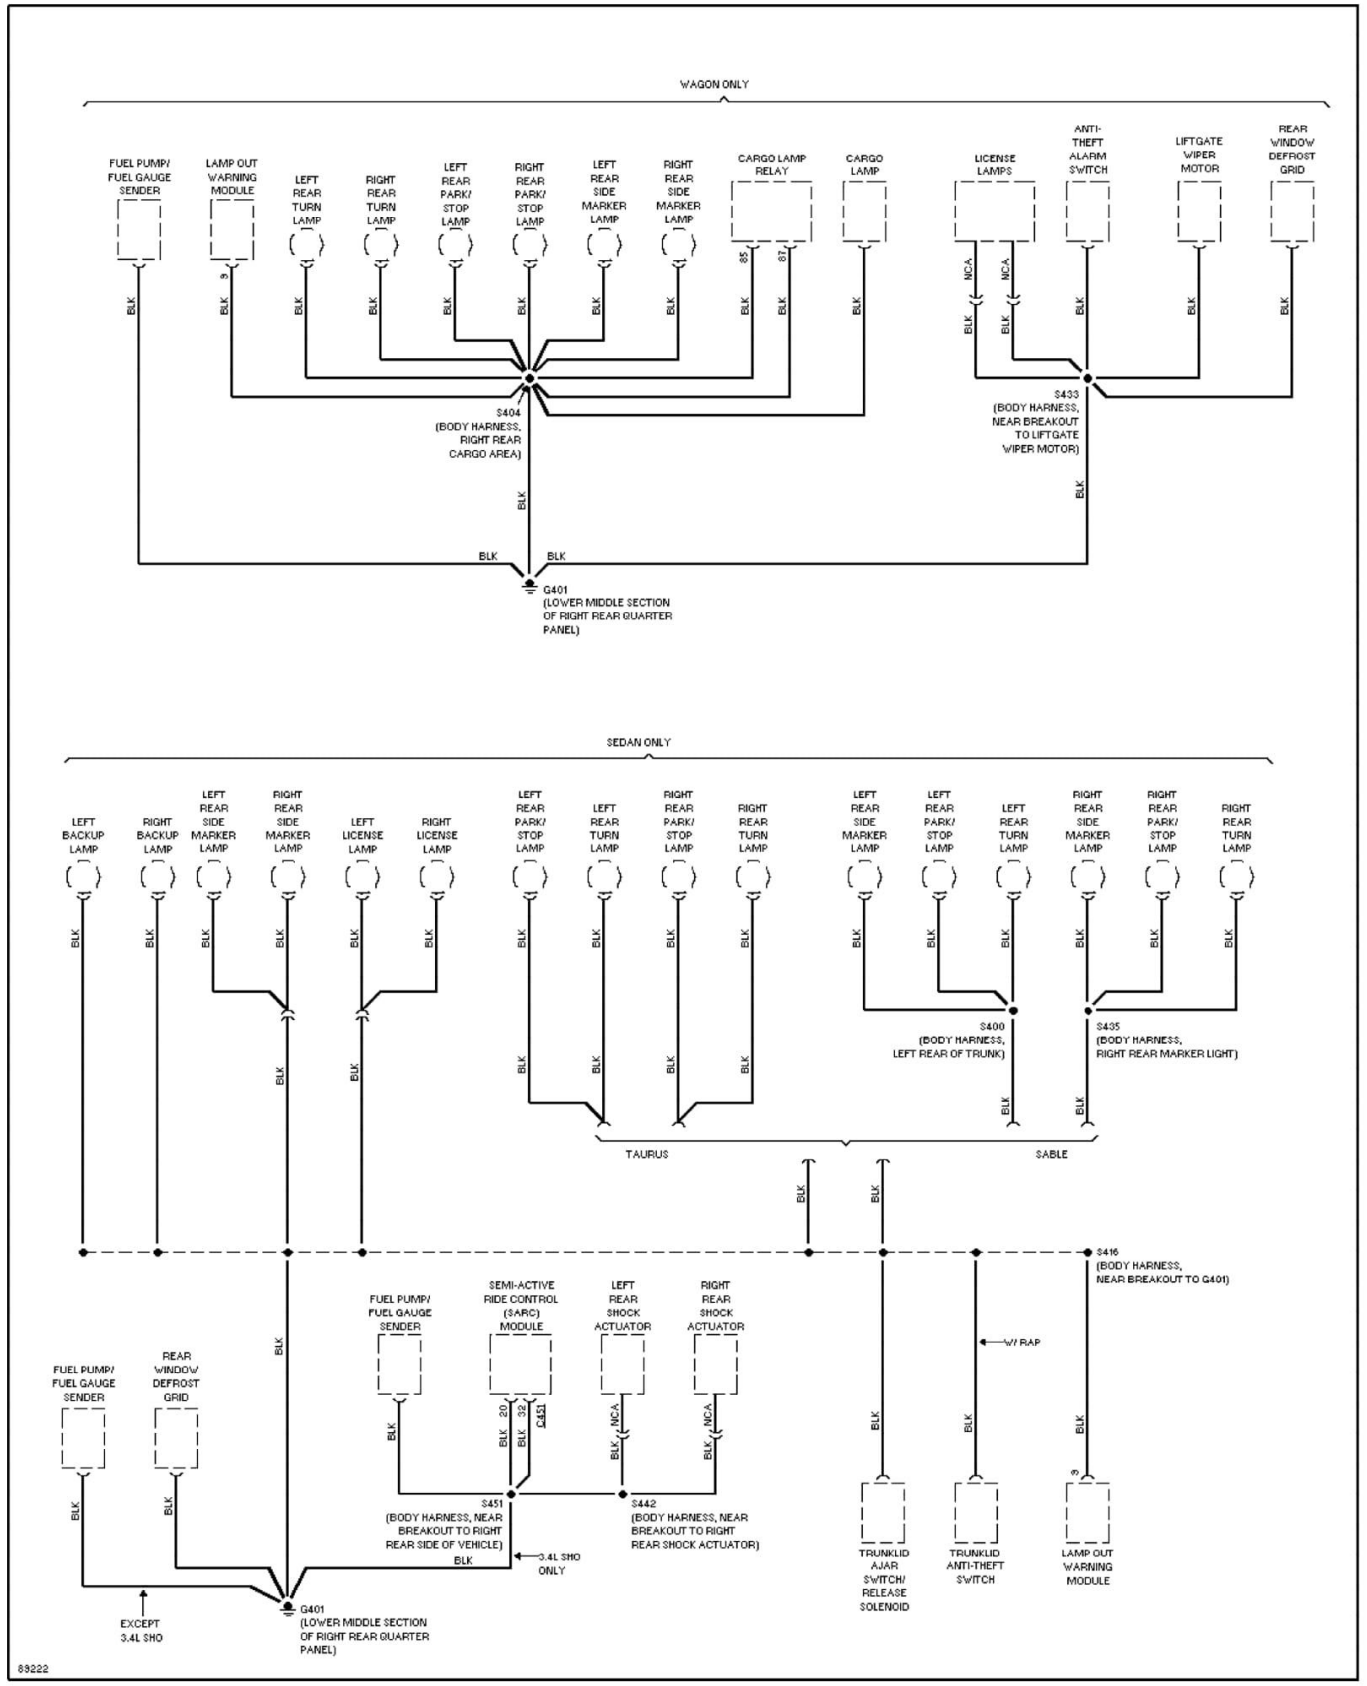

1997 System Wiring Diagrams Ford - Taurus

PAVLIN

Fig. 37: Ground Distribution Circuit (3 of 3)
1997 Ford Taurus LX

83222