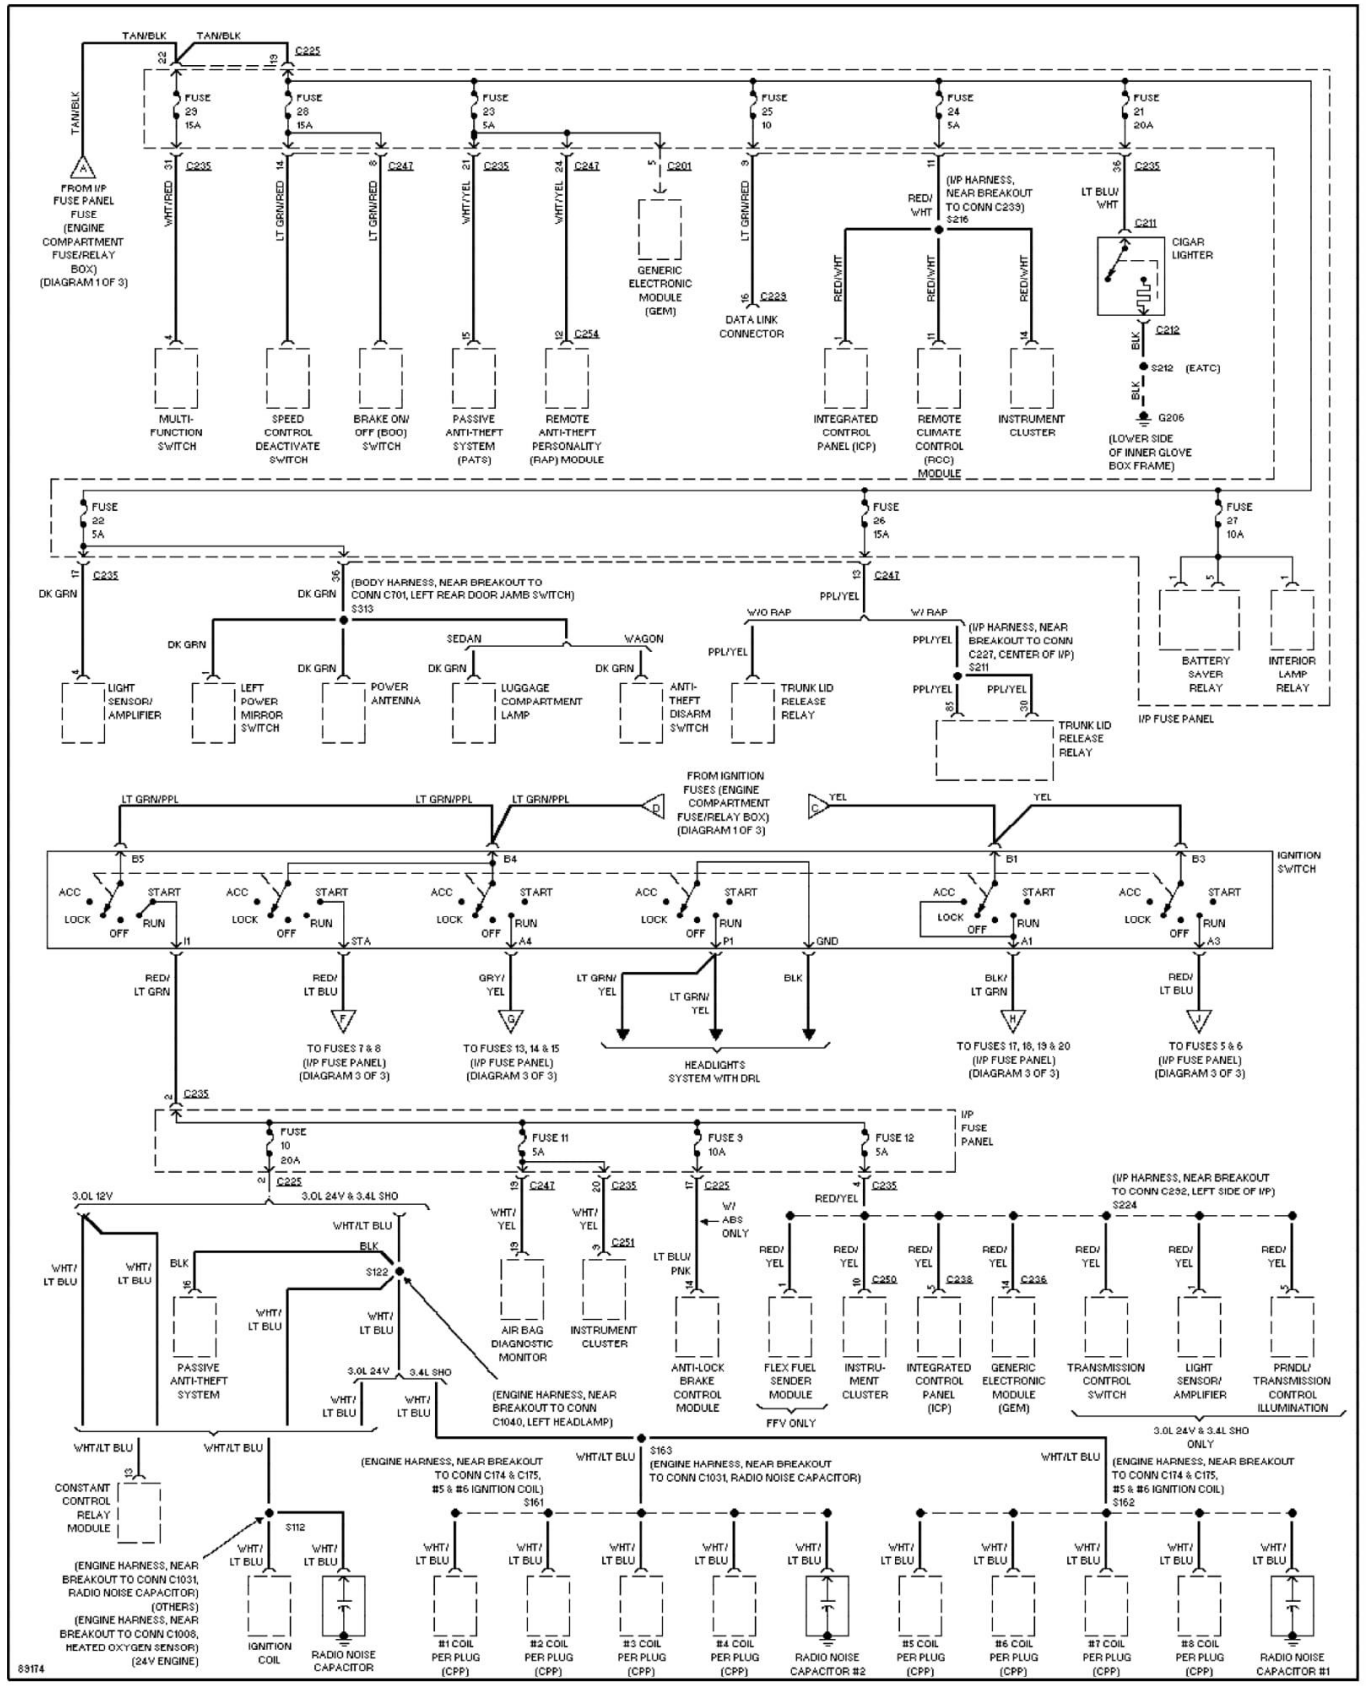

1997 System Wiring Diagrams Ford - Taurus

PAVLIN

Fig. 52: Power Distribution Circuit (2 of 3)
1997 Ford Taurus LX