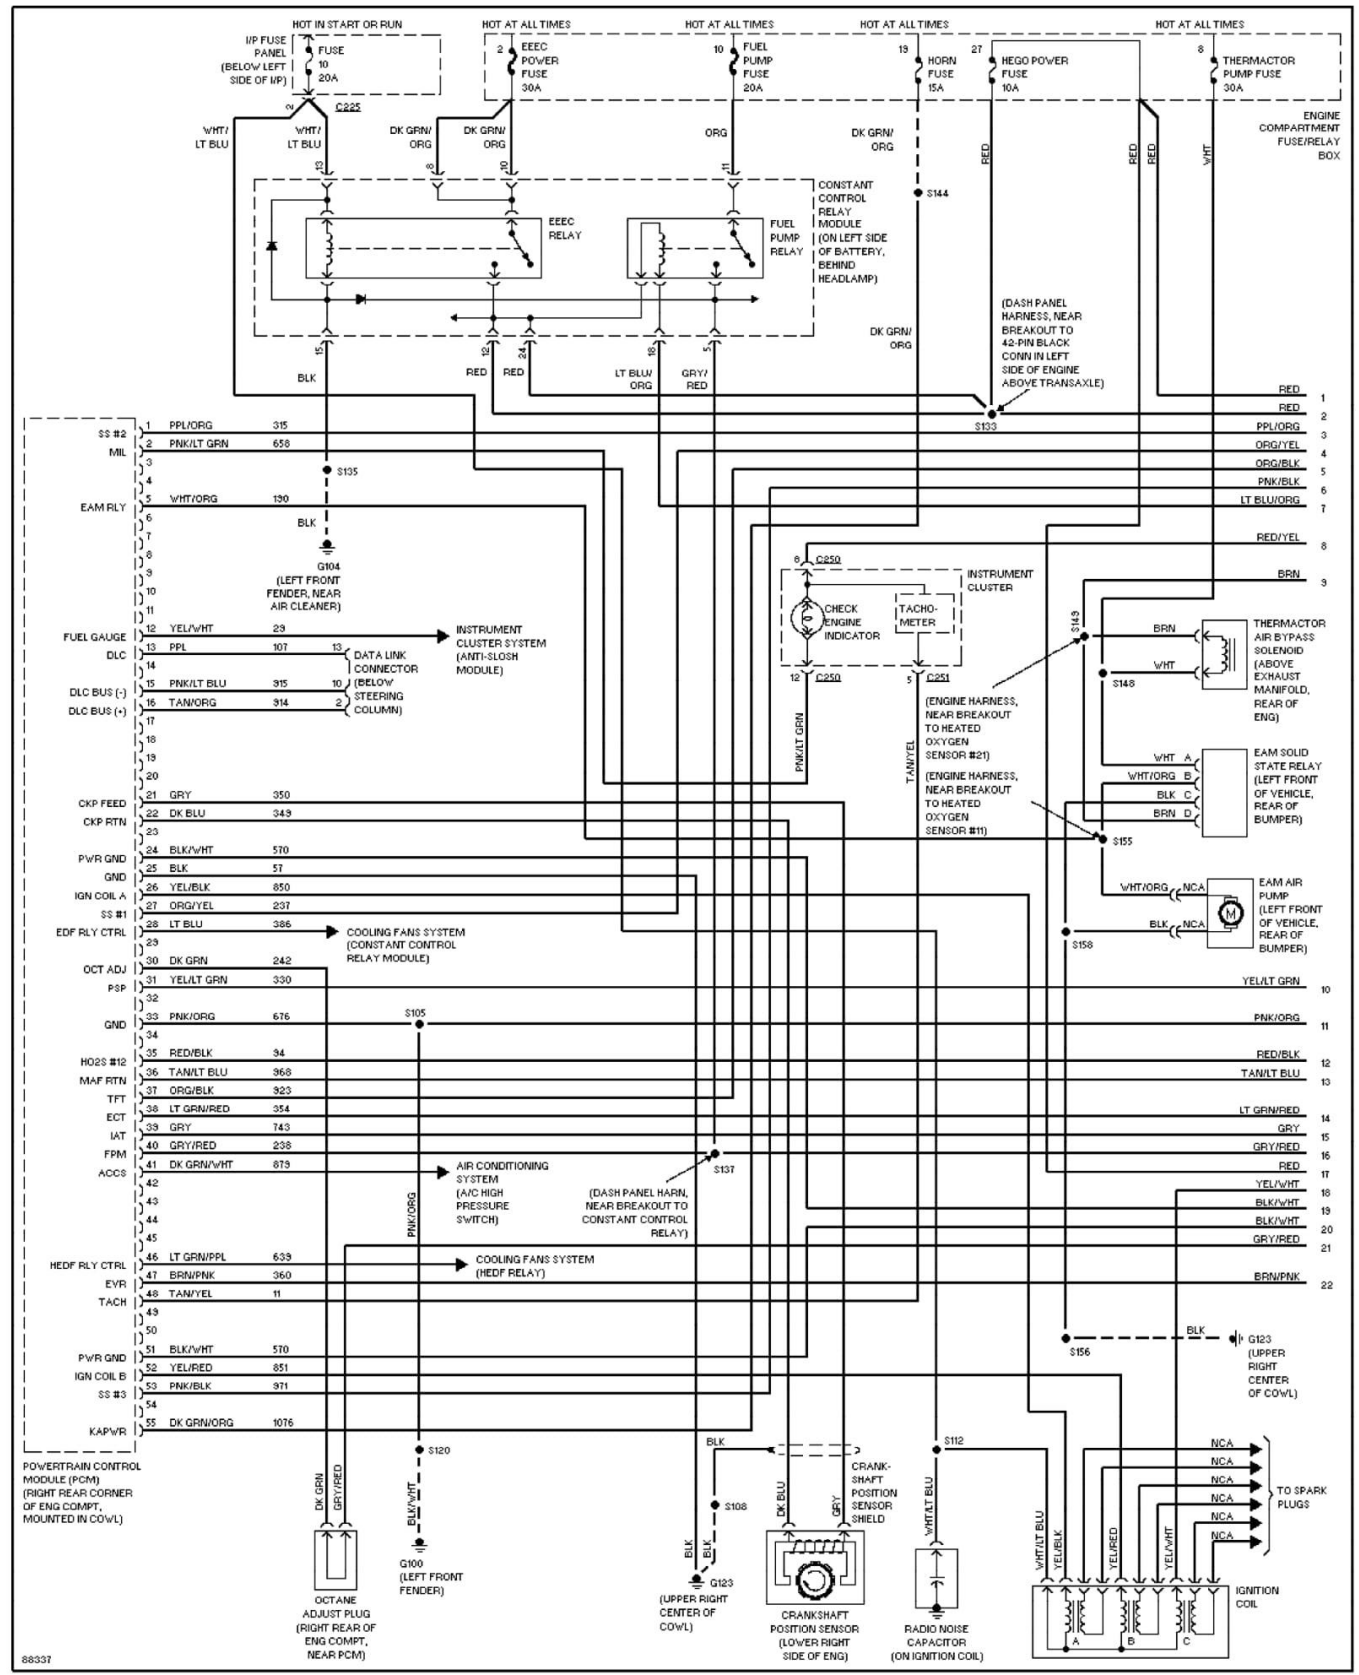

1997 System Wiring Diagrams Ford - Taurus

PAVLIN

Fig. 12: 3.0L 12-Valve, Engine Performance Circuits (1 of 3)
1997 Ford Taurus LX