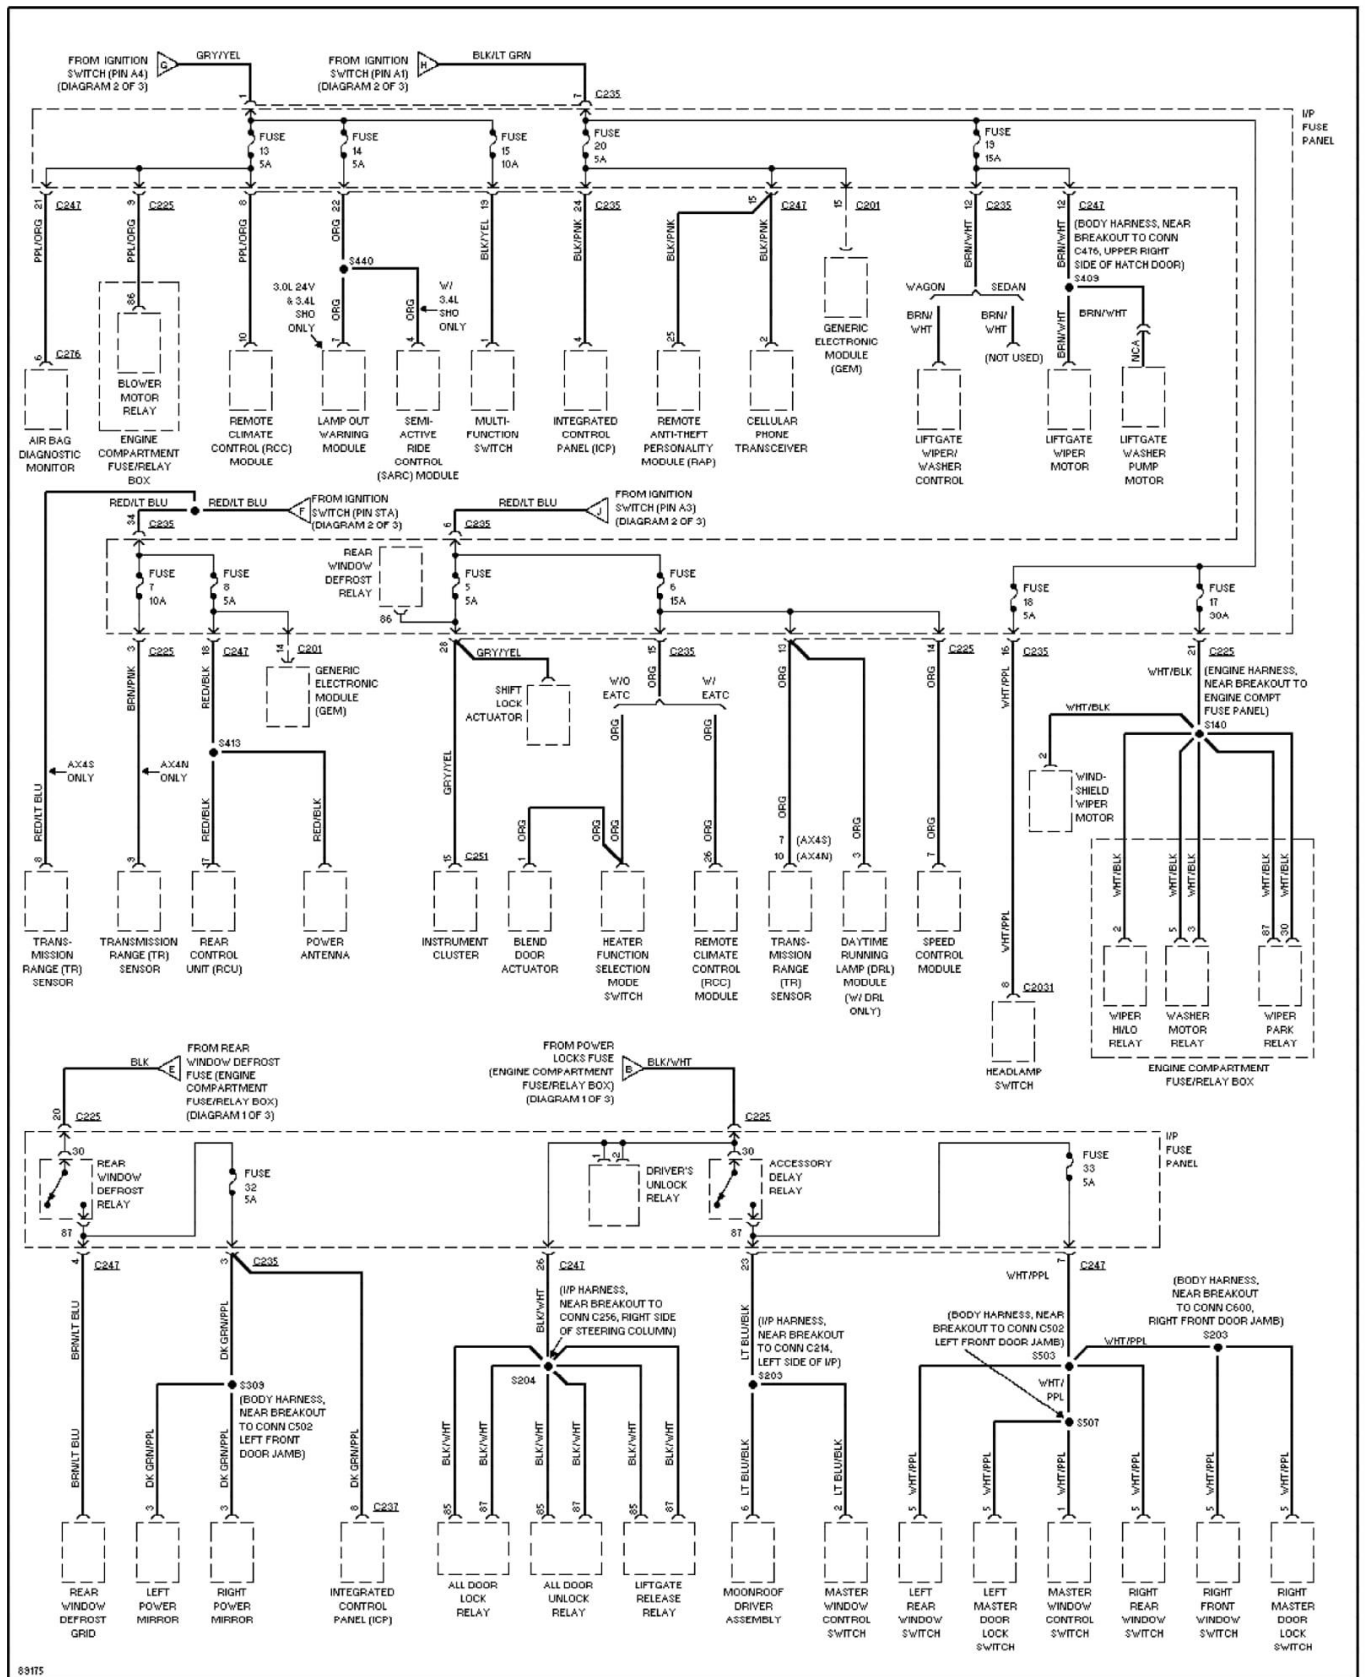

1997 System Wiring Diagrams Ford - Taurus

PAVLIN

Fig. 53: Power Distribution Circuit (3 of 3)
1997 Ford Taurus LX