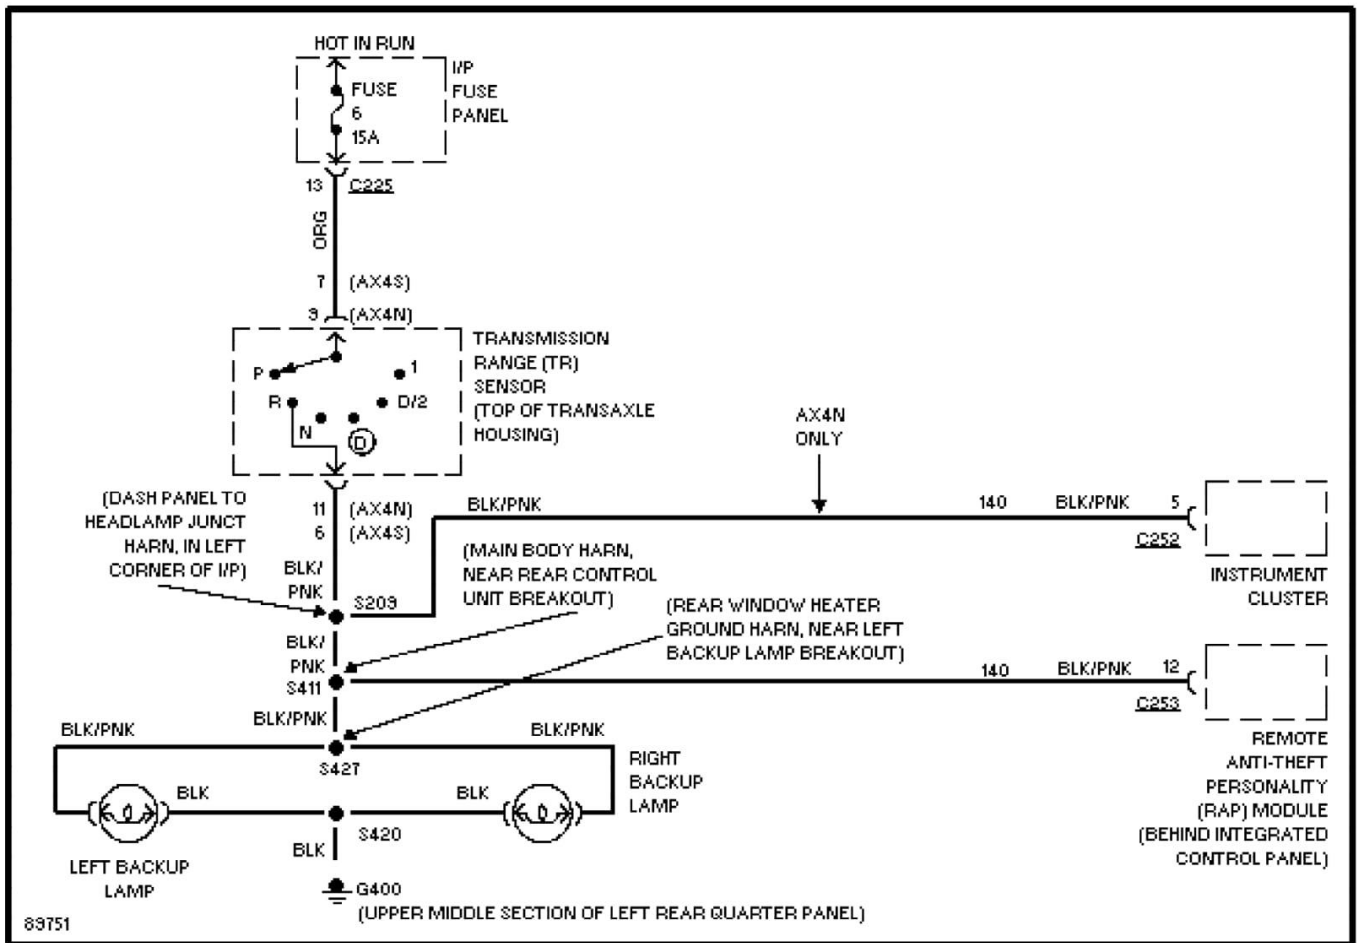

1997 System Wiring Diagrams
Ford - Taurus

PAVLIN

Fig. 25: Back-up Lamps Circuit, Wagon
1997 Ford Taurus LX