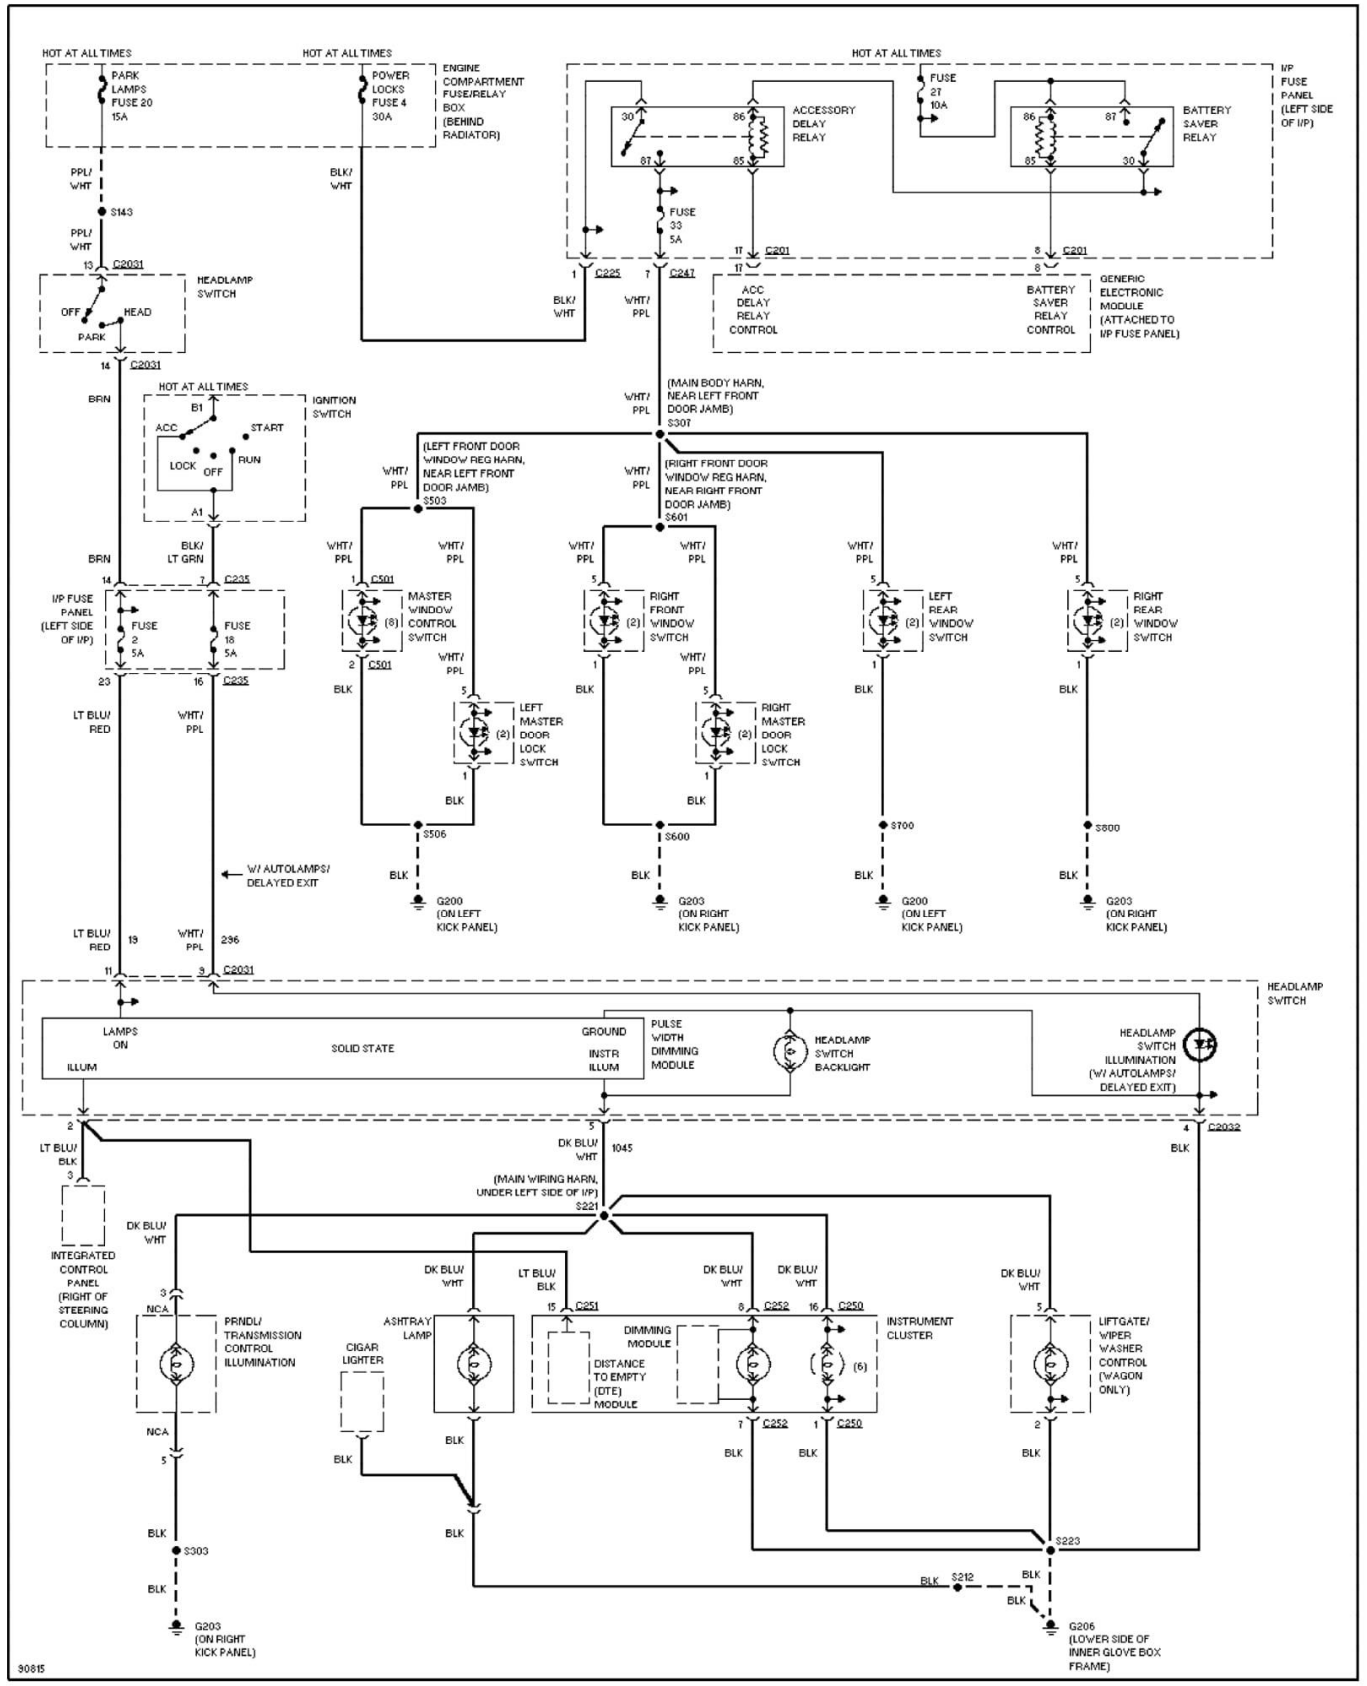

1997 System Wiring Diagrams Ford - Taurus

PAVLIN

Fig. 49: Instrument Illumination Circuit
1997 Ford Taurus LX