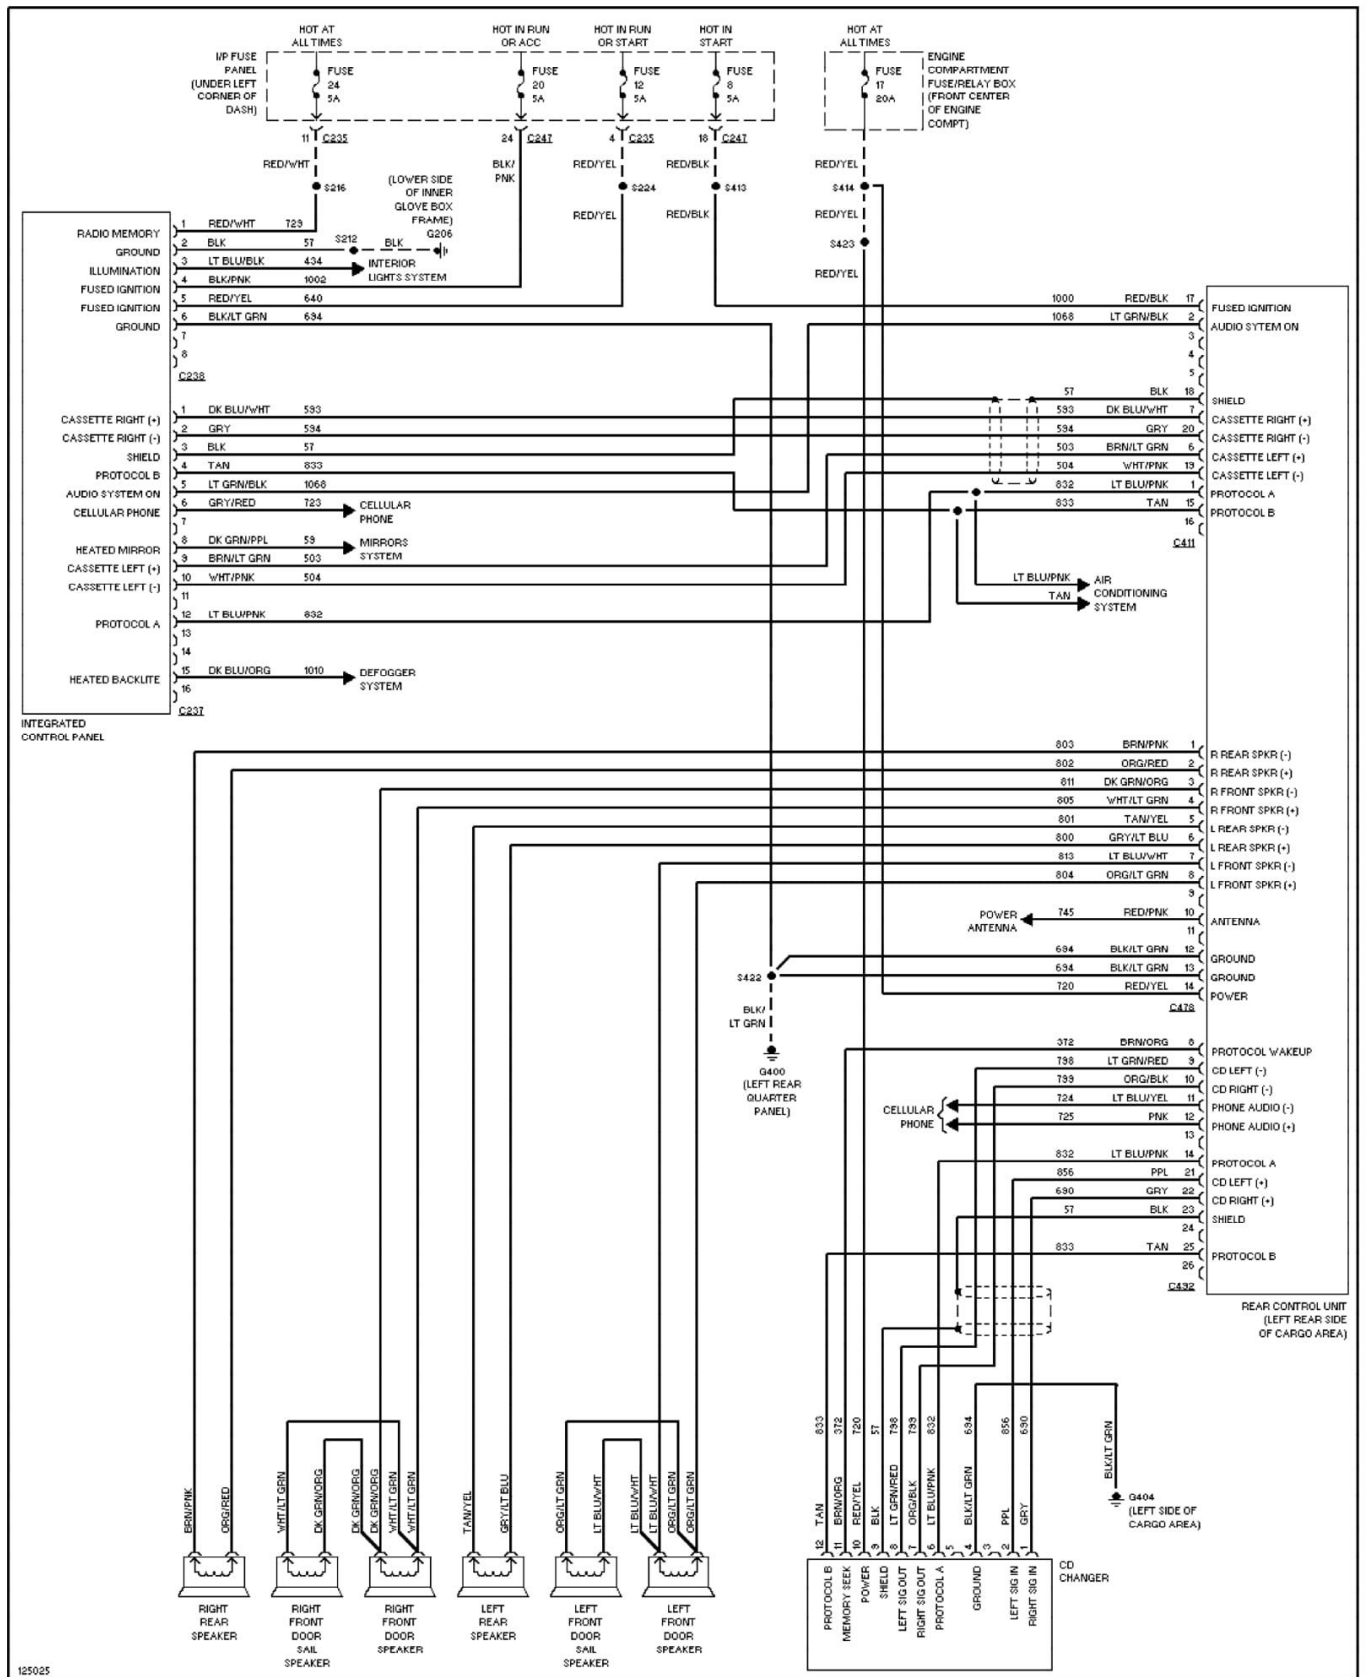

1997 System Wiring Diagrams Ford - Taurus

PAVLIN

Fig. 59: Radio Circuits, W/ Cassette Deck
1997 Ford Taurus LX