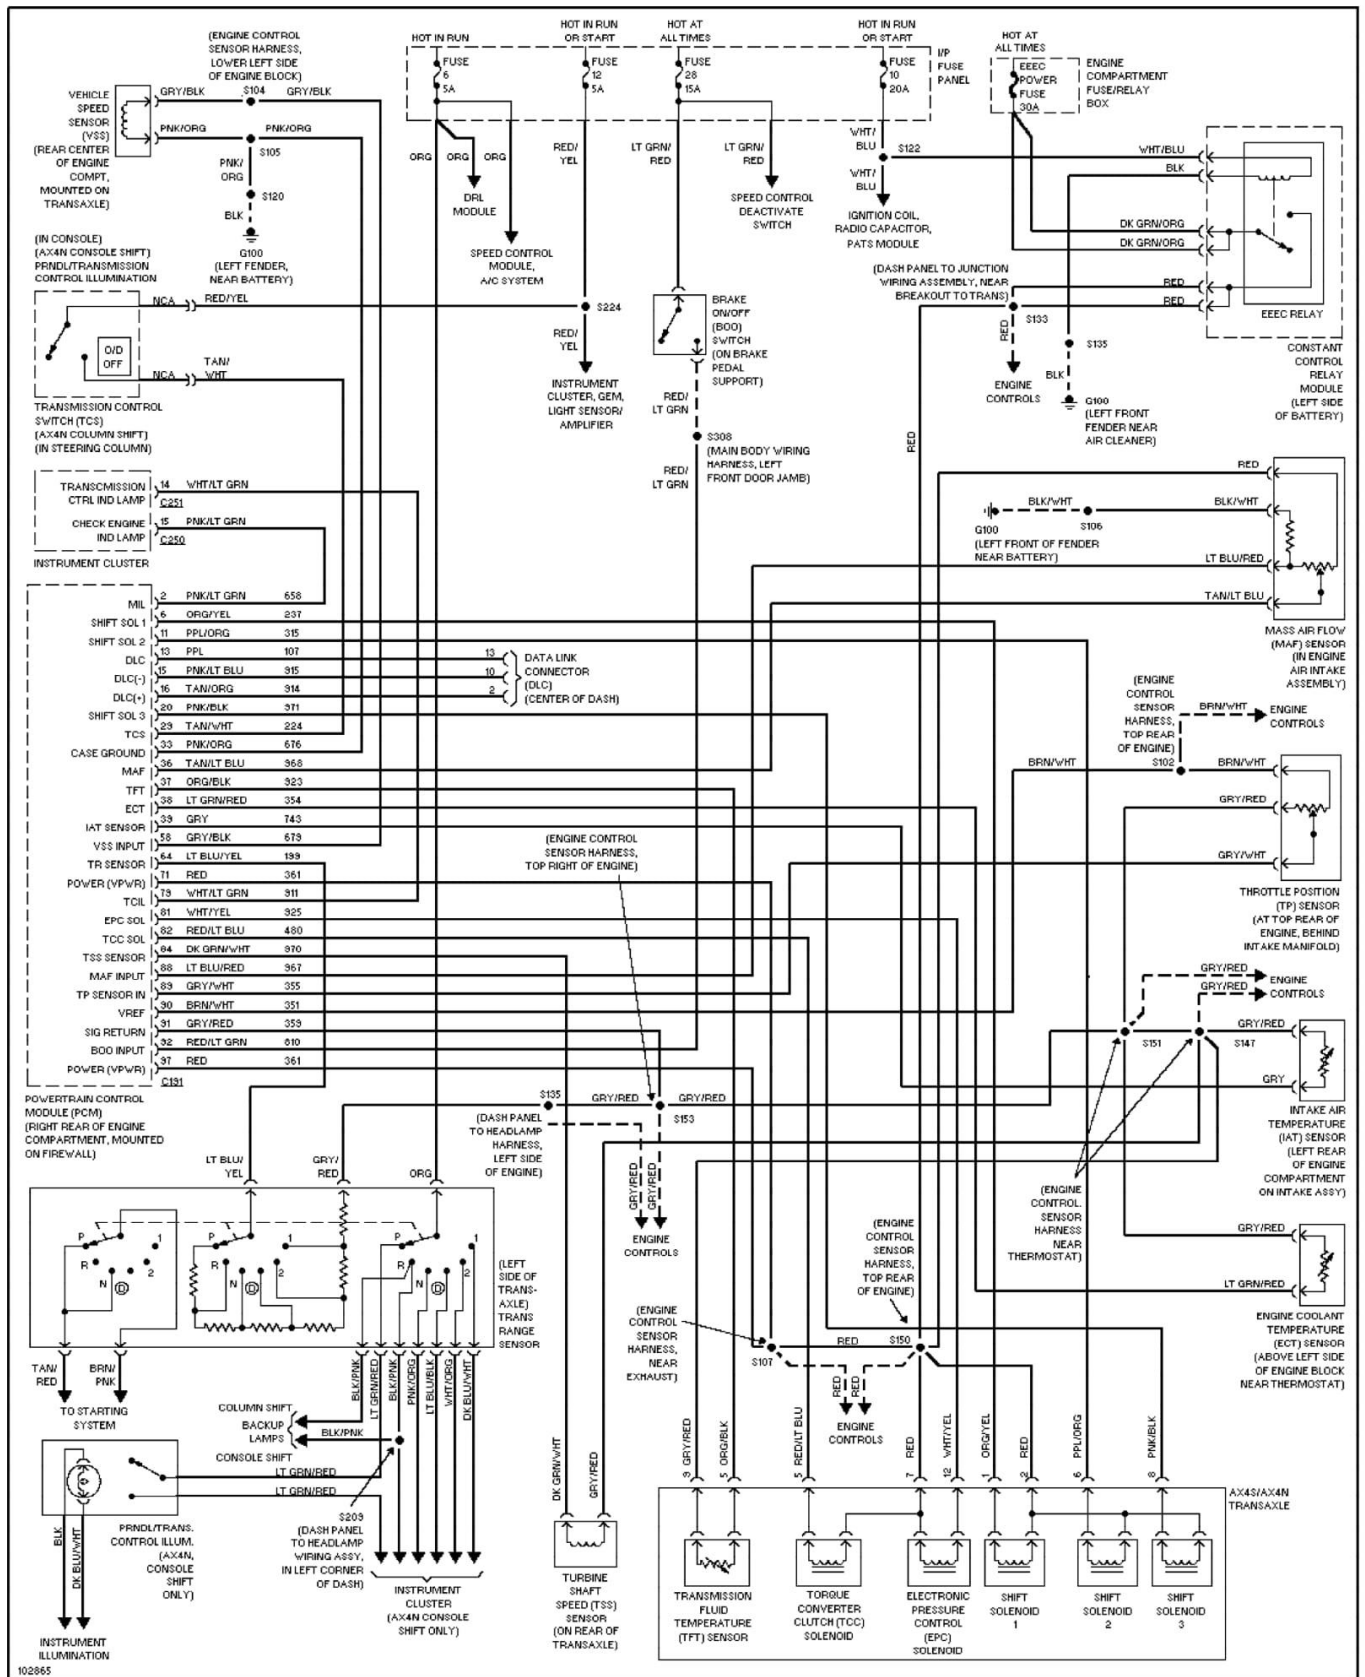

1997 System Wiring Diagrams Ford - Taurus

PAVLIN

Fig. 70: 3.0L 24-Valve, Transmission Circuit
1997 Ford Taurus LX