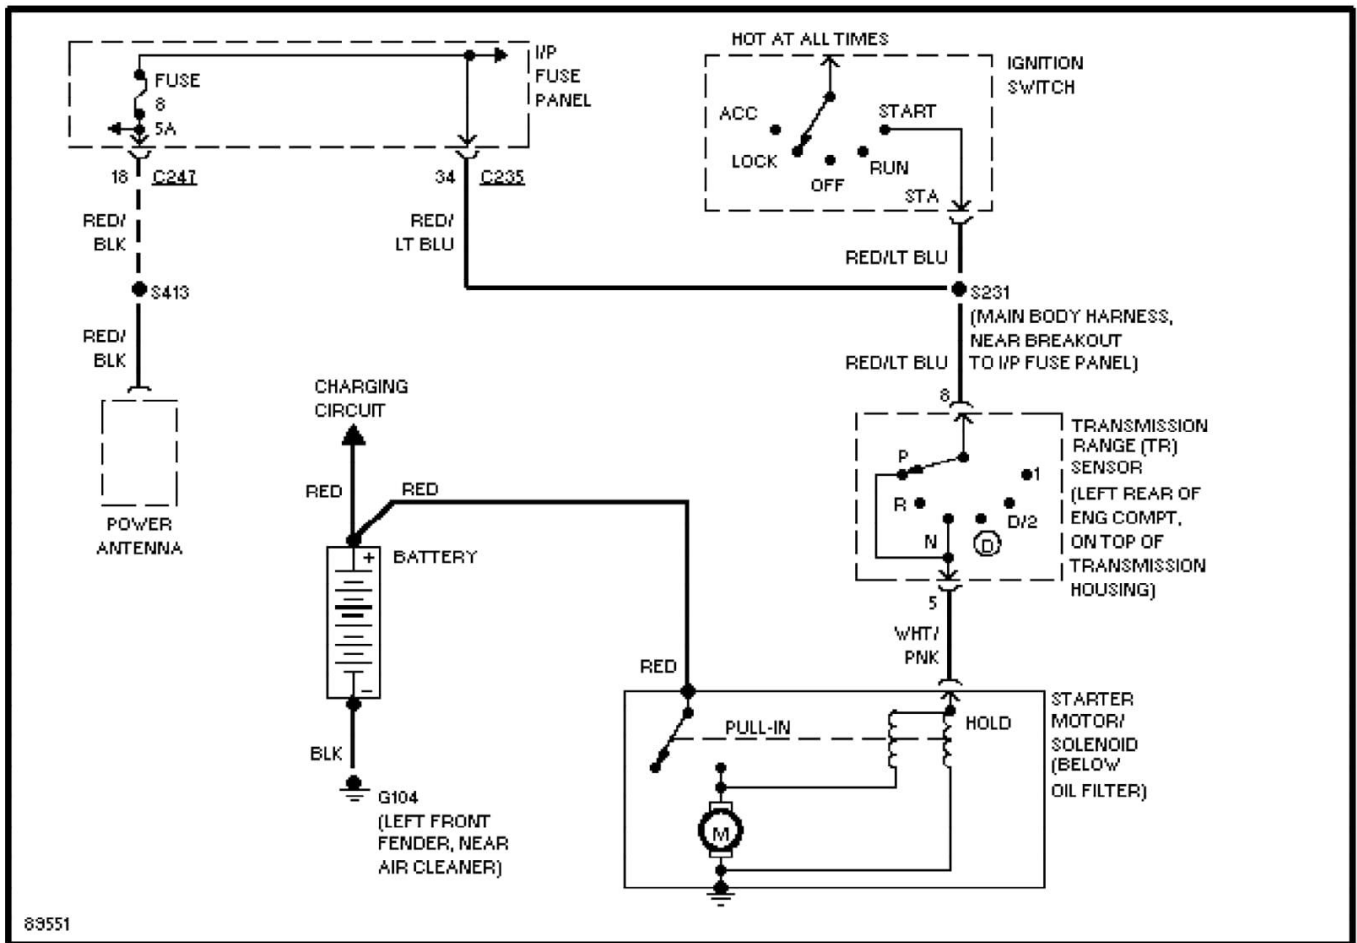

1997 System Wiring Diagrams
Ford - Taurus

PAVLIN

Fig. 64: 3.0L Flex Fuel, Starting Circuit
1997 Ford Taurus LX