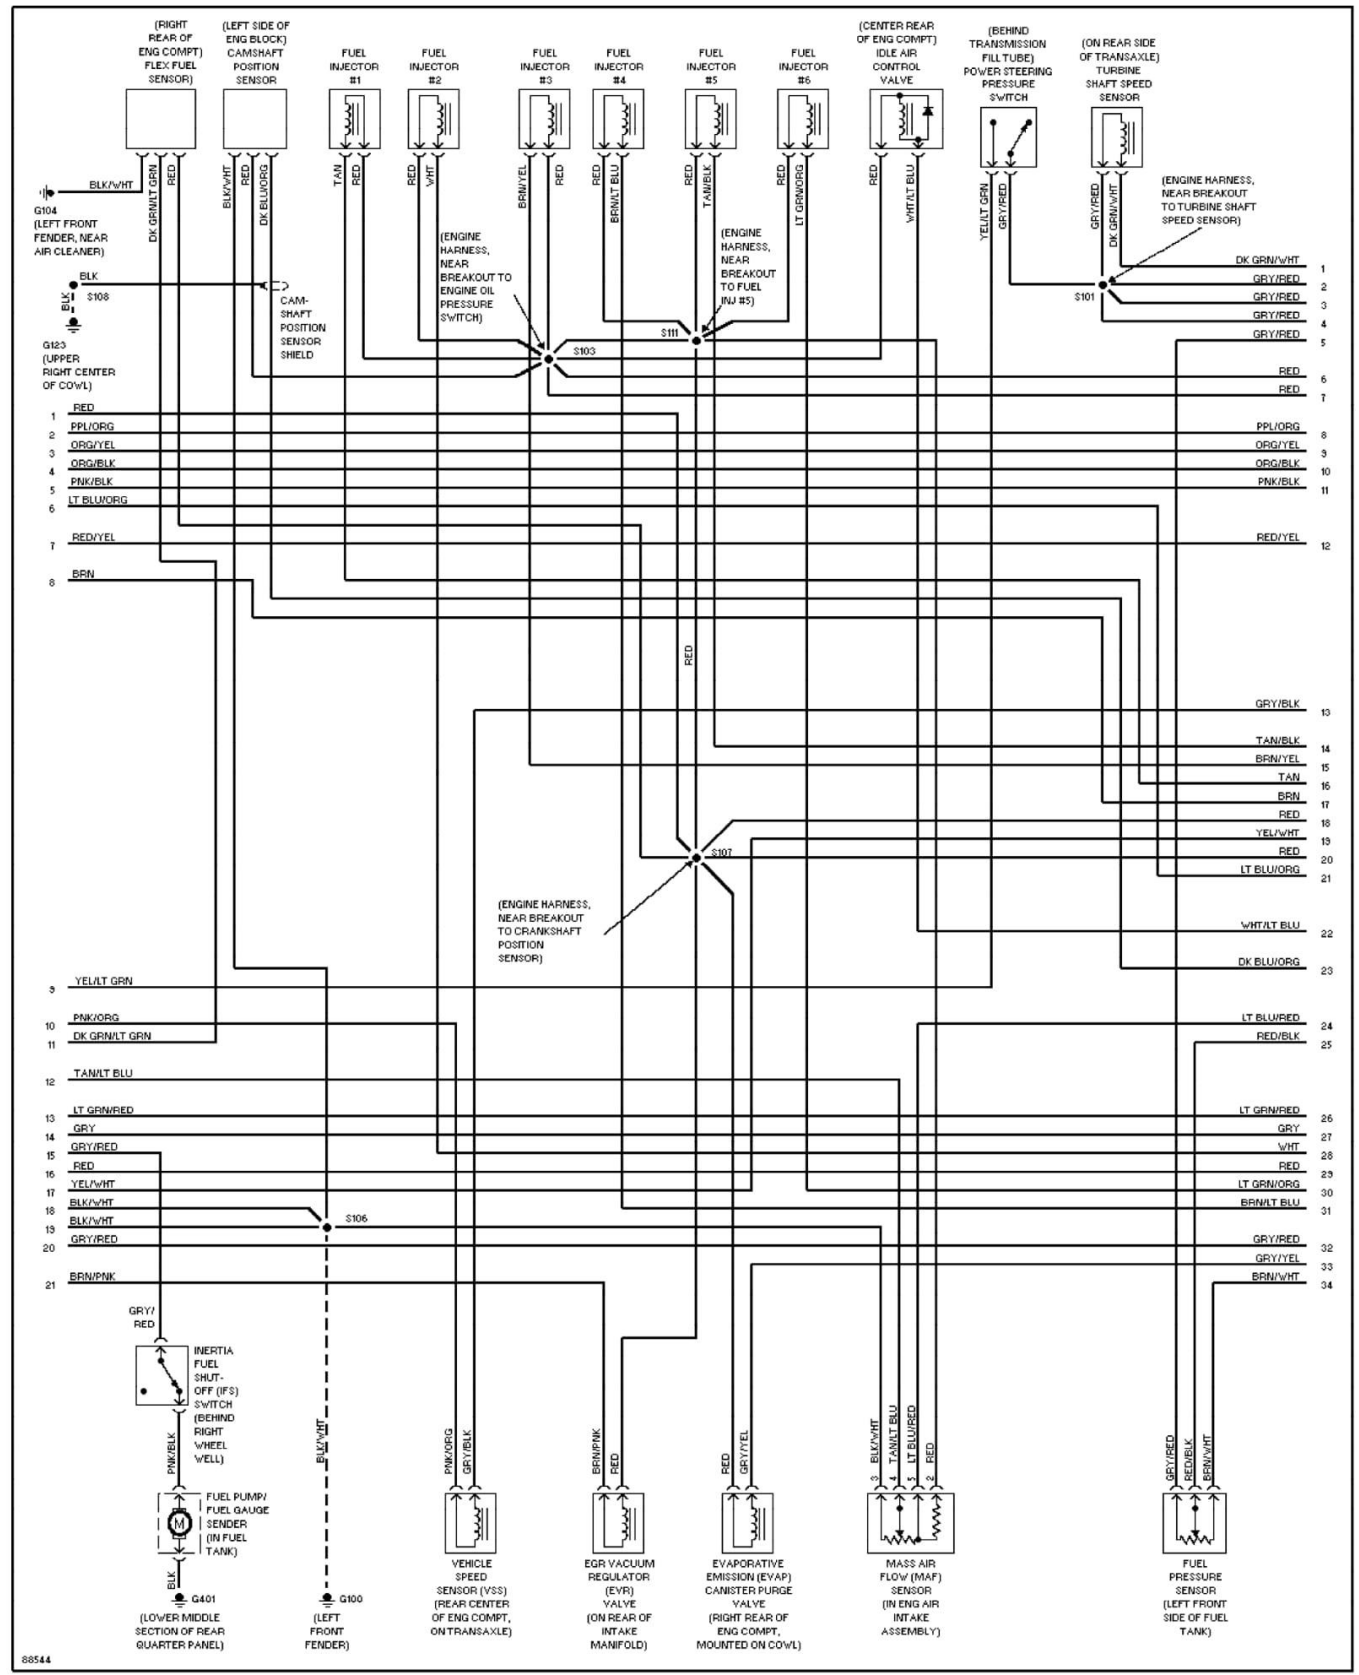

1997 System Wiring Diagrams Ford - Taurus

PAVLIN

Fig. 19: 3.0L Flex Fuel, Engine Performance Circuits (2 of 3)
1997 Ford Taurus LX