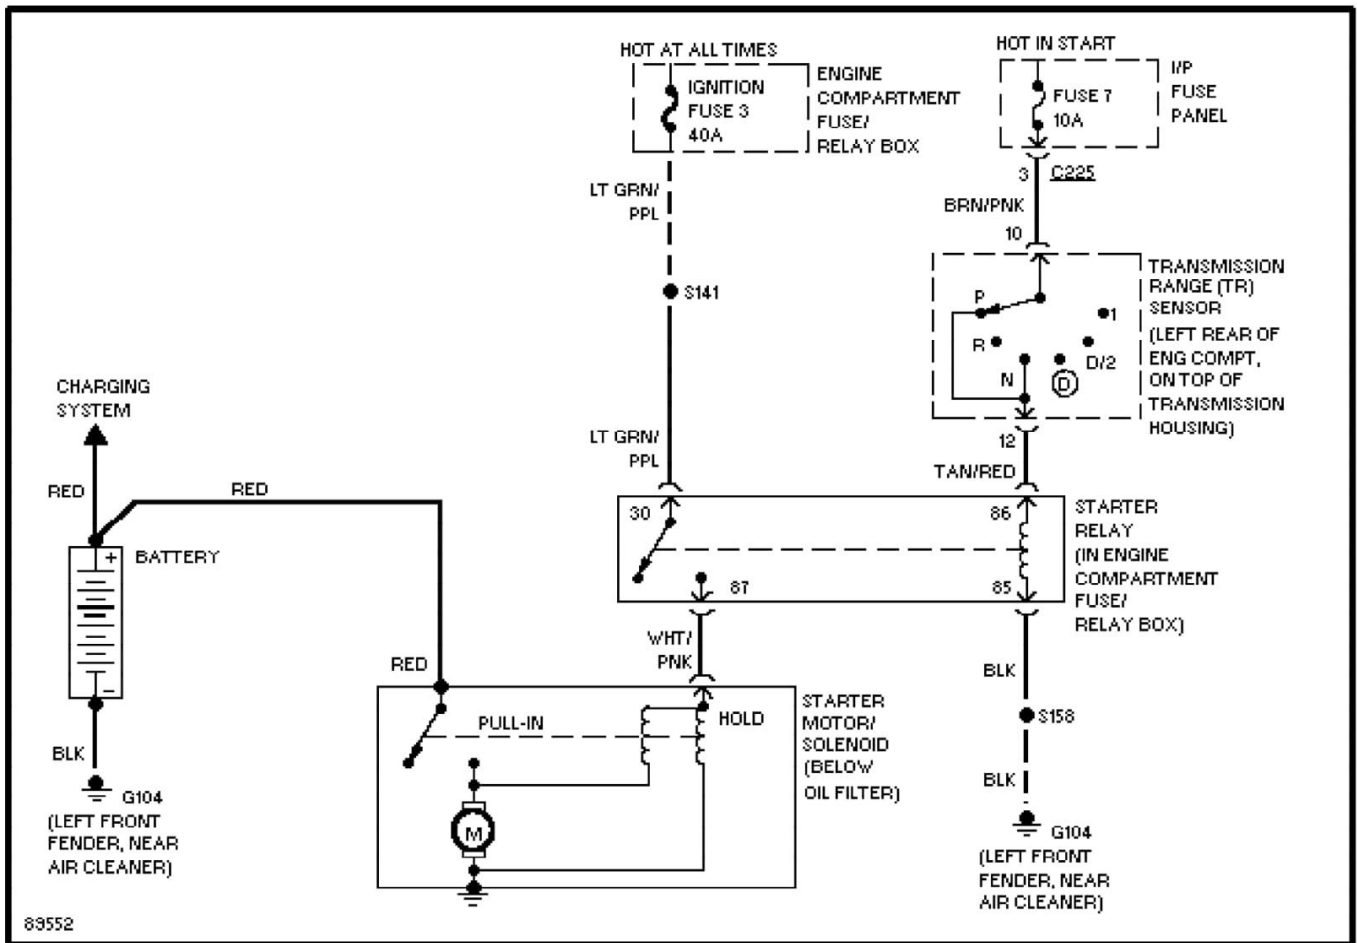

30142

1997 System Wiring Diagrams  
Ford - Taurus

PAVLIN

Fig. 62: 3.0L 12-Valve, Starting Circuit  
1997 Ford Taurus LX

1997 System Wiring Diagrams  
Ford - Taurus

PAVLIN

Fig. 63: 3.0L 24-Valve, Starting Circuit  
1997 Ford Taurus LX