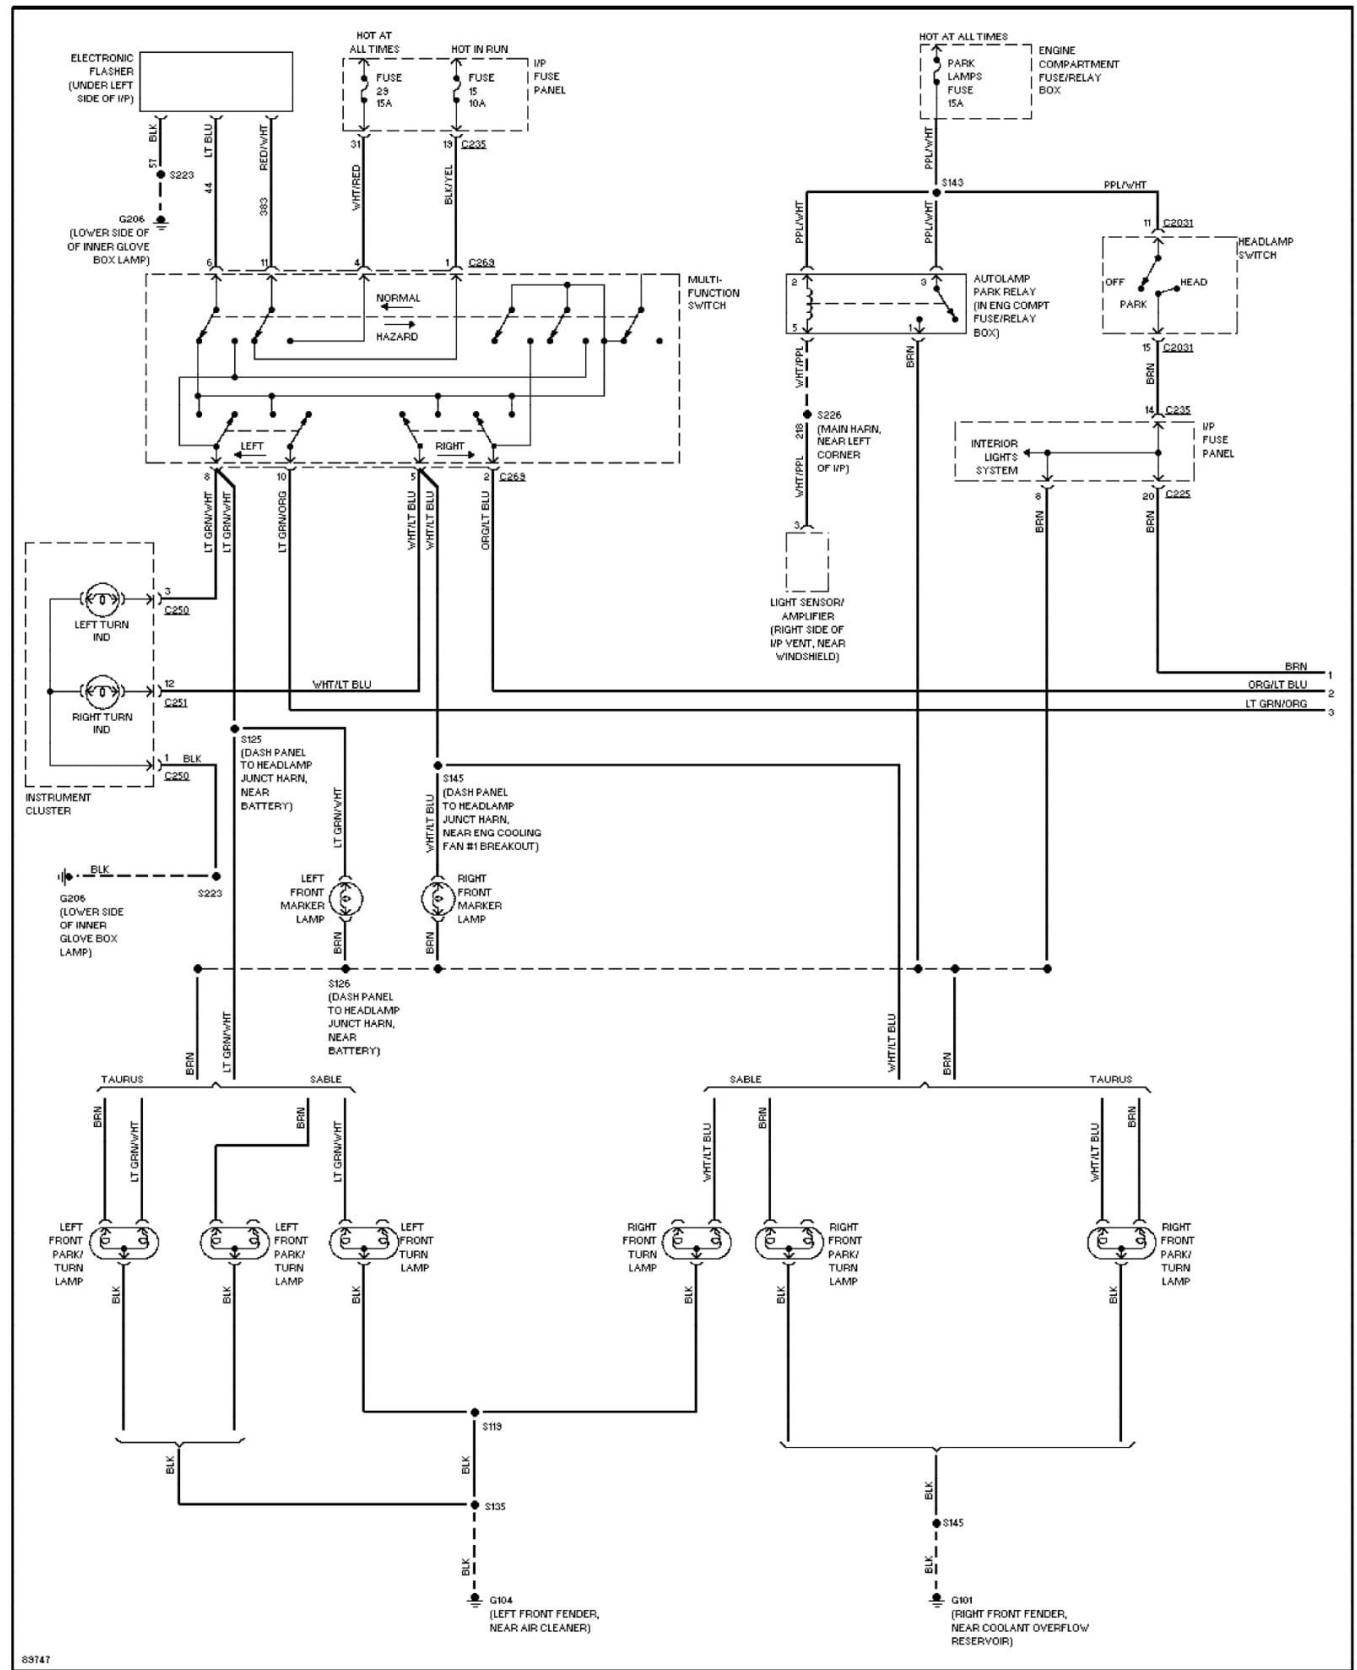

1997 System Wiring Diagrams Ford - Taurus

PAVLIN

Fig. 32: Exterior Lamps Circuit, Wagon W/O Lamp Out Warning (1 of 2)
1997 Ford Taurus LX