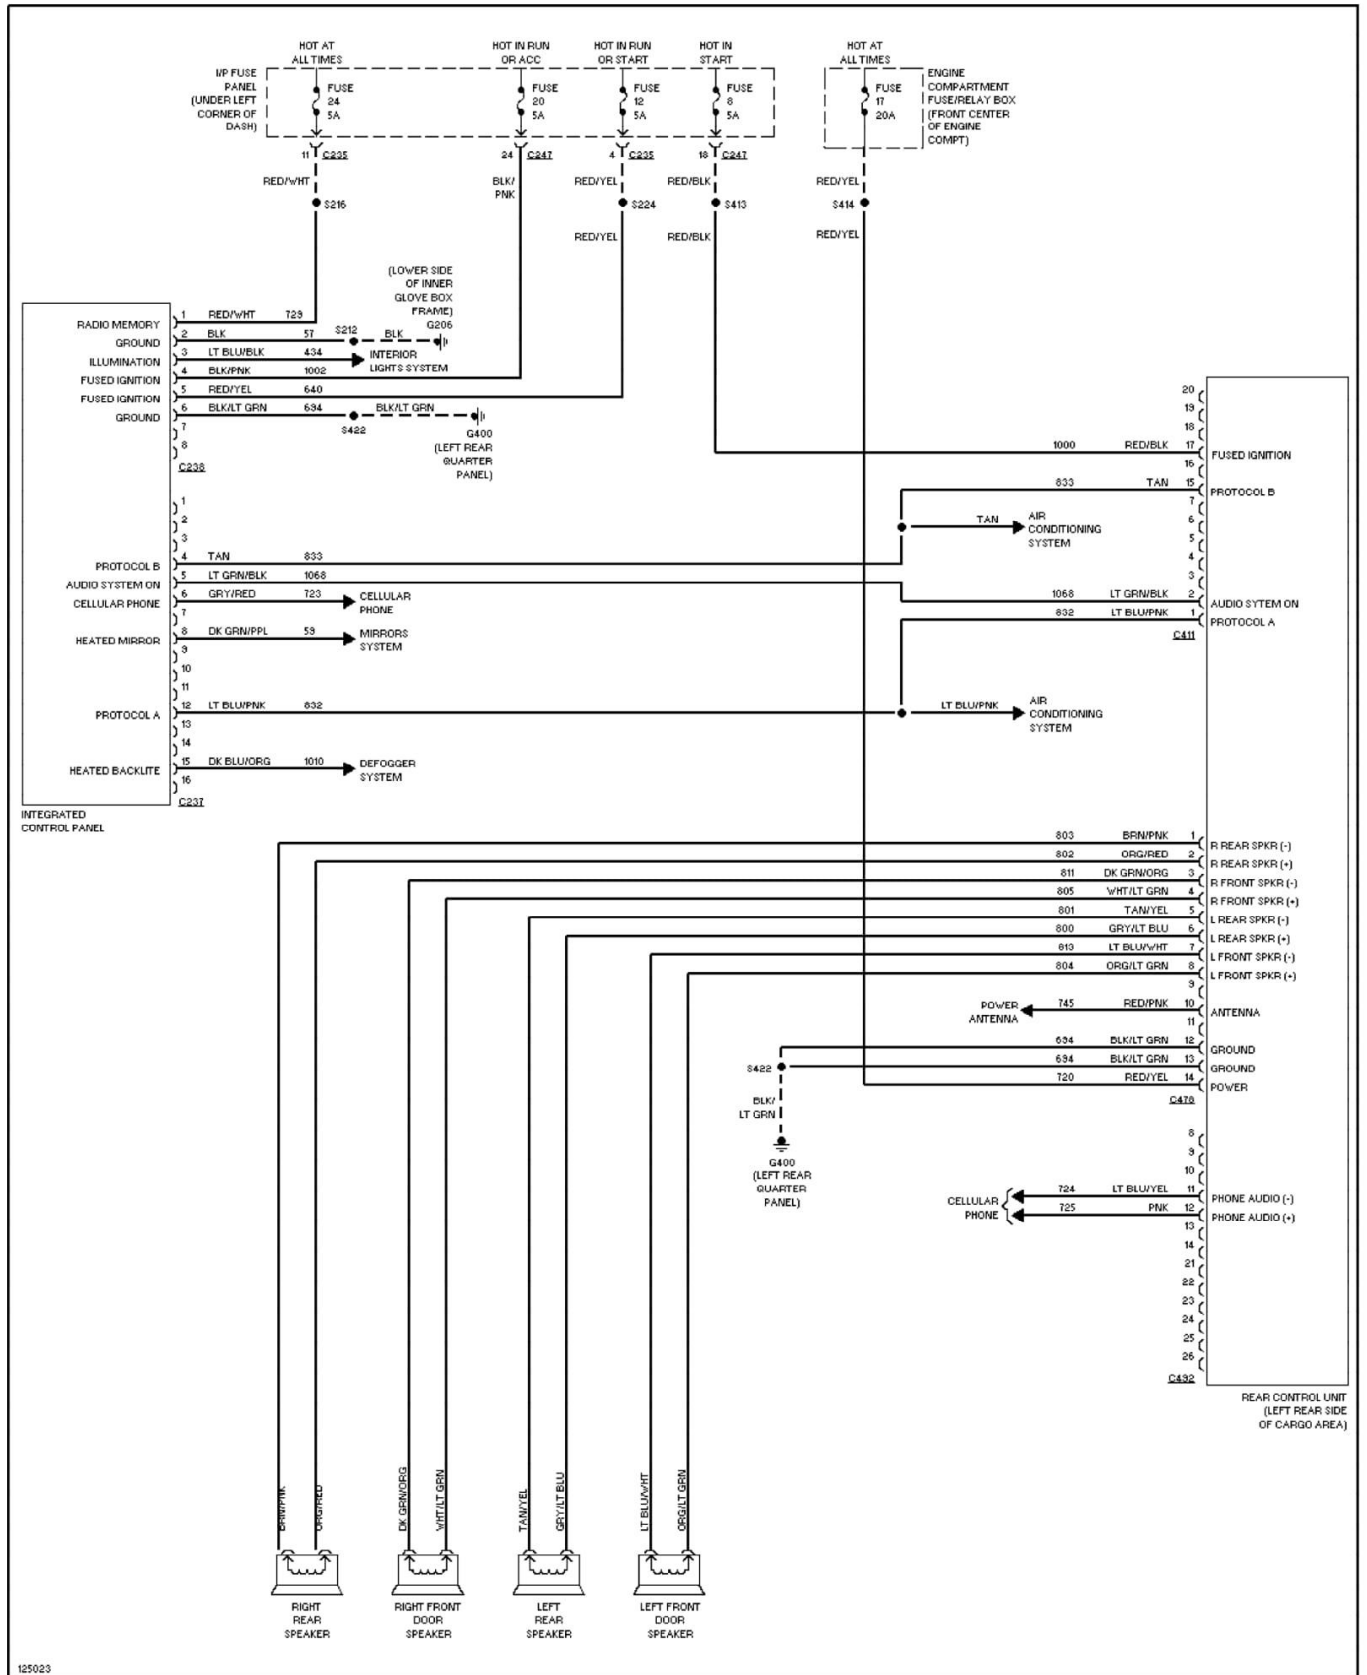

1997 System Wiring Diagrams Ford - Taurus

PAVLIN

Fig. 60: Radio Circuits, W/O Cassette Deck
1997 Ford Taurus LX

125023