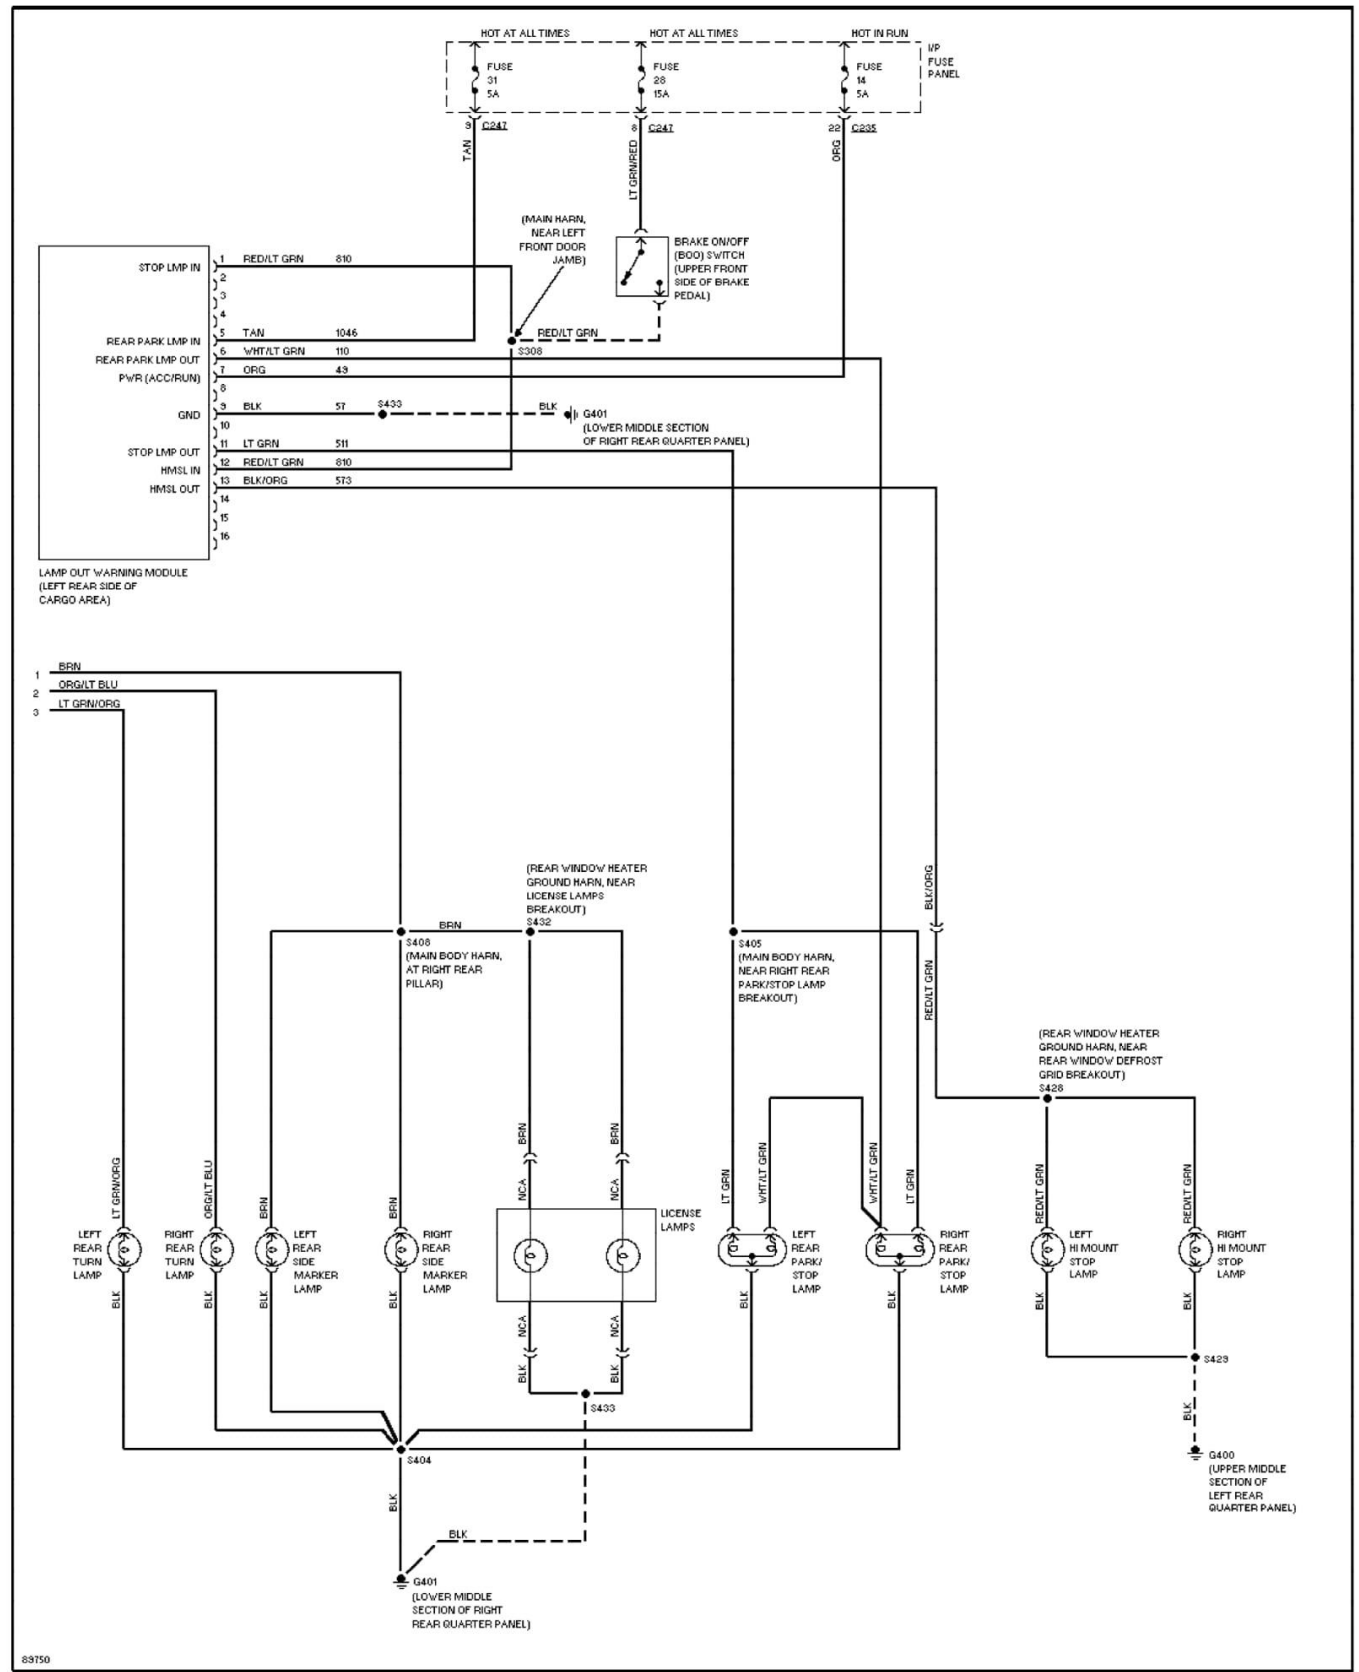

1997 System Wiring Diagrams Ford - Taurus

PAVLIN

Fig. 31: Exterior Lamps Circuit, Wagon W/ Lamp Out Warning (2 of 2)
1997 Ford Taurus LX