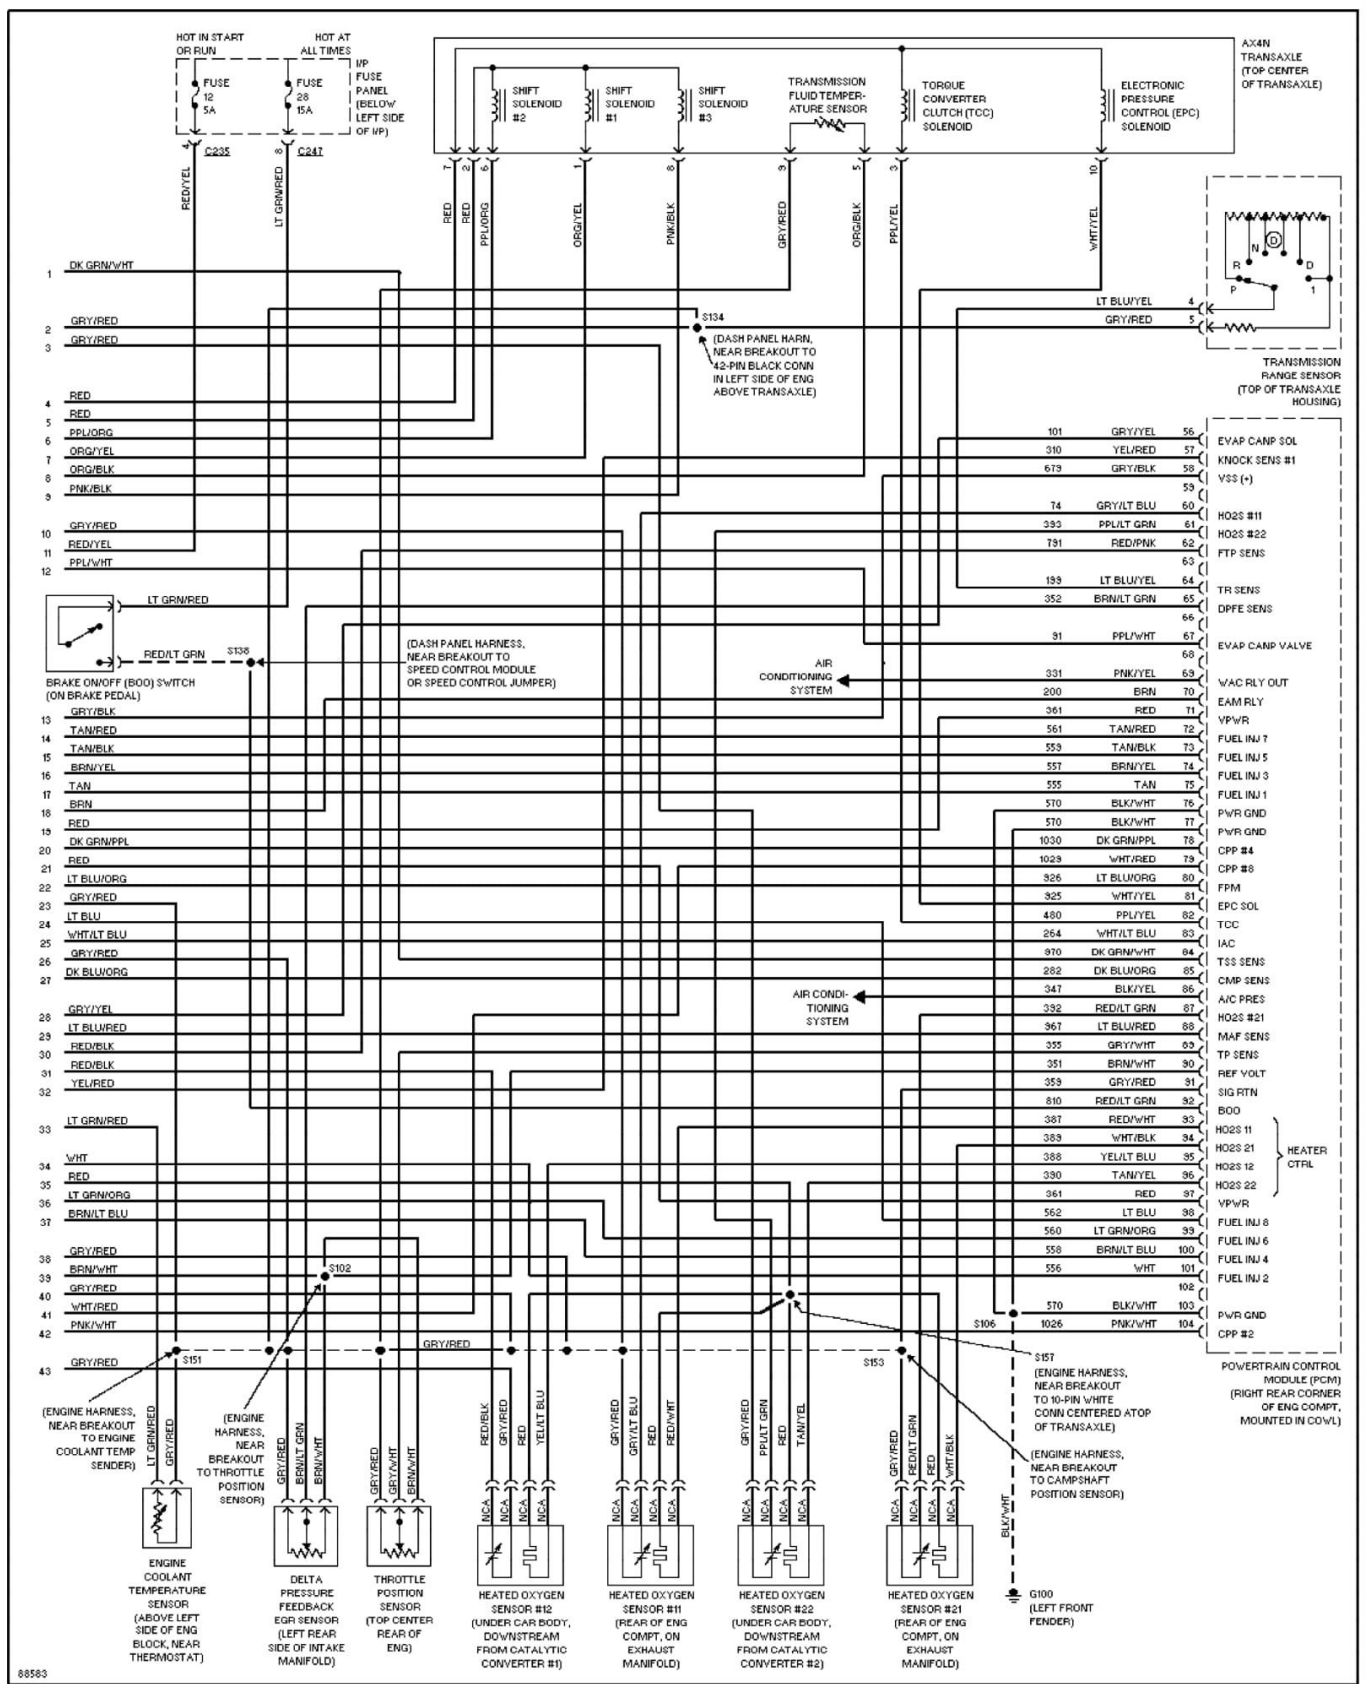

1997 System Wiring Diagrams Ford - Taurus

PAVLIN

Fig. 23: 3.4L SHO, Engine Performance Circuits (3 of 3)
1997 Ford Taurus LX