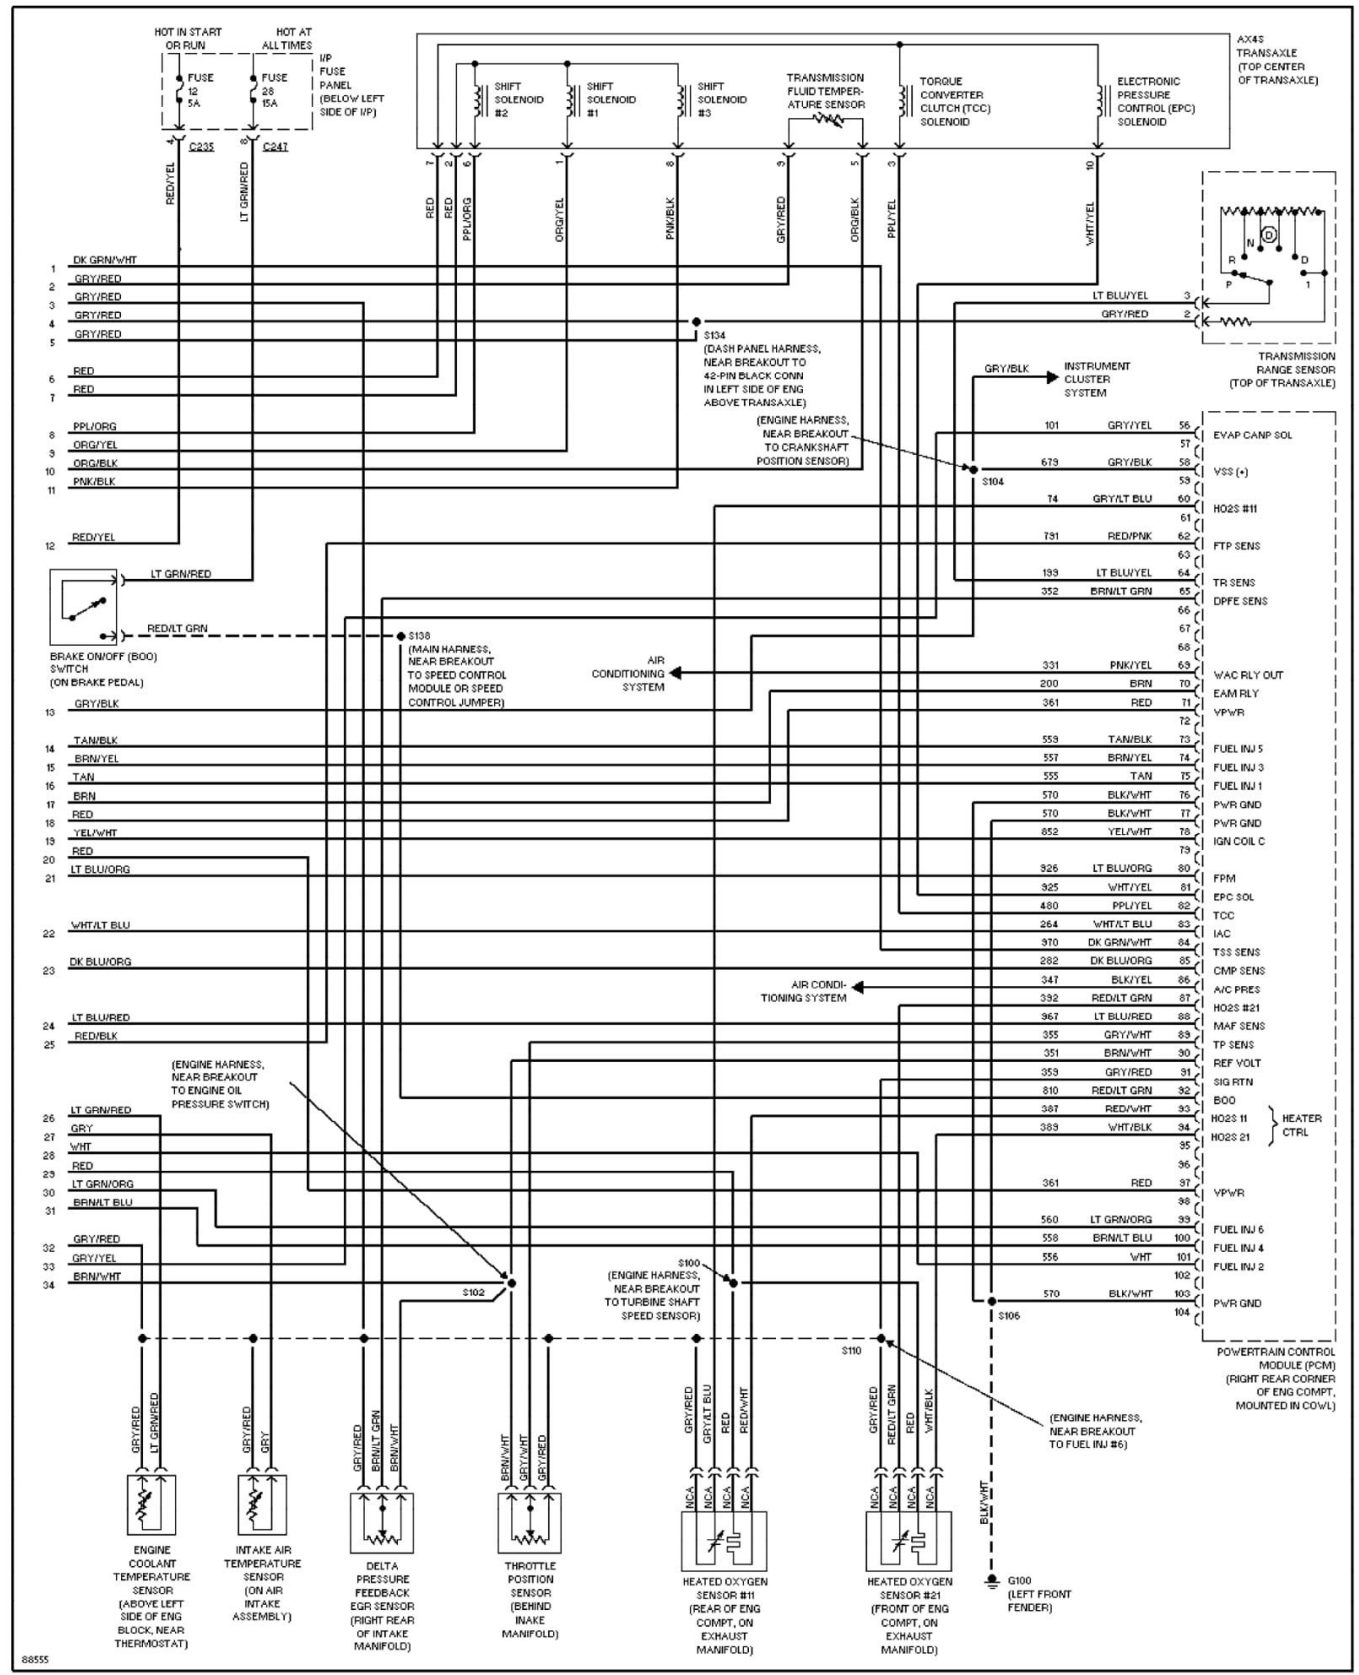

1997 System Wiring Diagrams Ford - Taurus

PAVLIN

Fig. 20: 3.0L Flex Fuel, Engine Performance Circuits (3 of 3)
1997 Ford Taurus LX