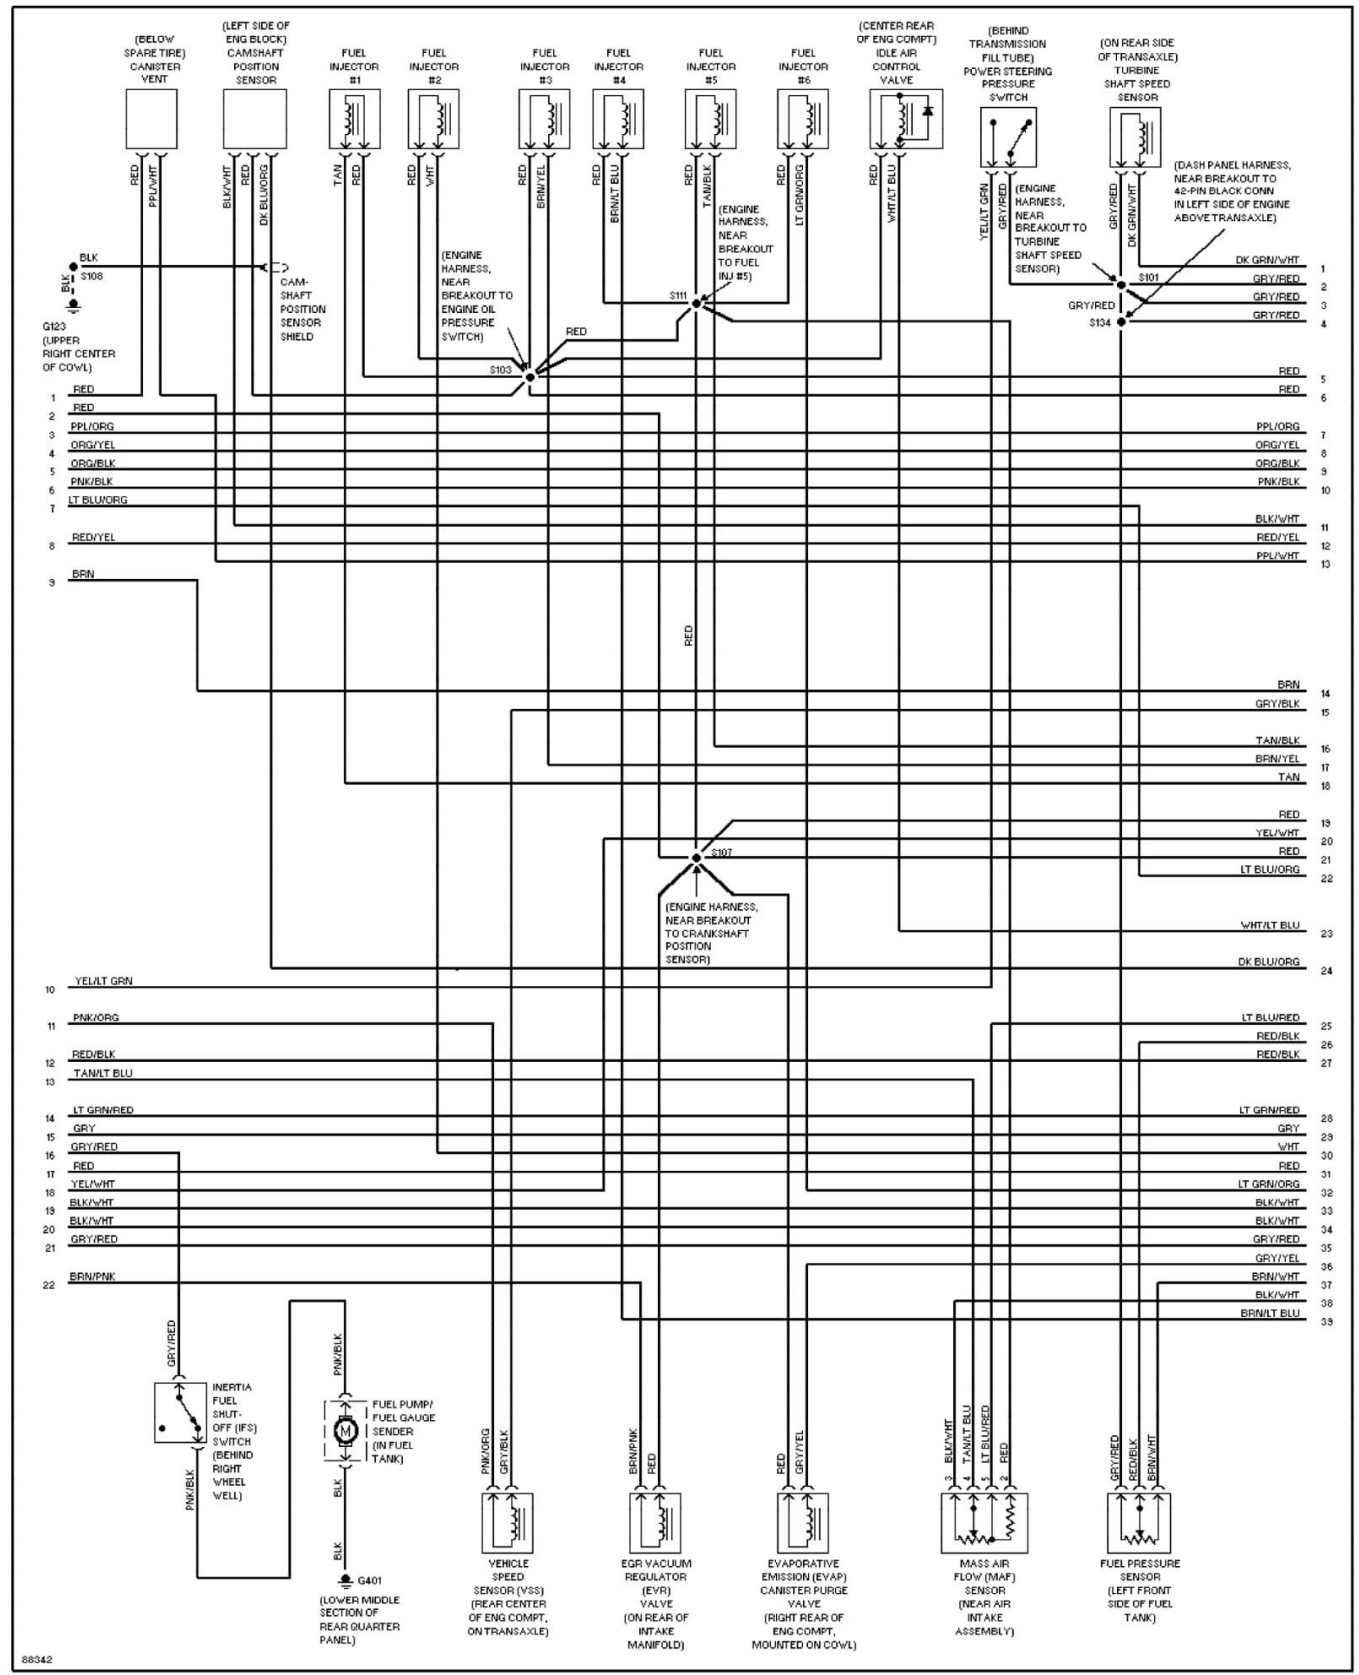

1997 System Wiring Diagrams Ford - Taurus

PAVLIN

Fig. 13: 3.0L 12-Valve, Engine Performance Circuits (2 of 3)
1997 Ford Taurus LX