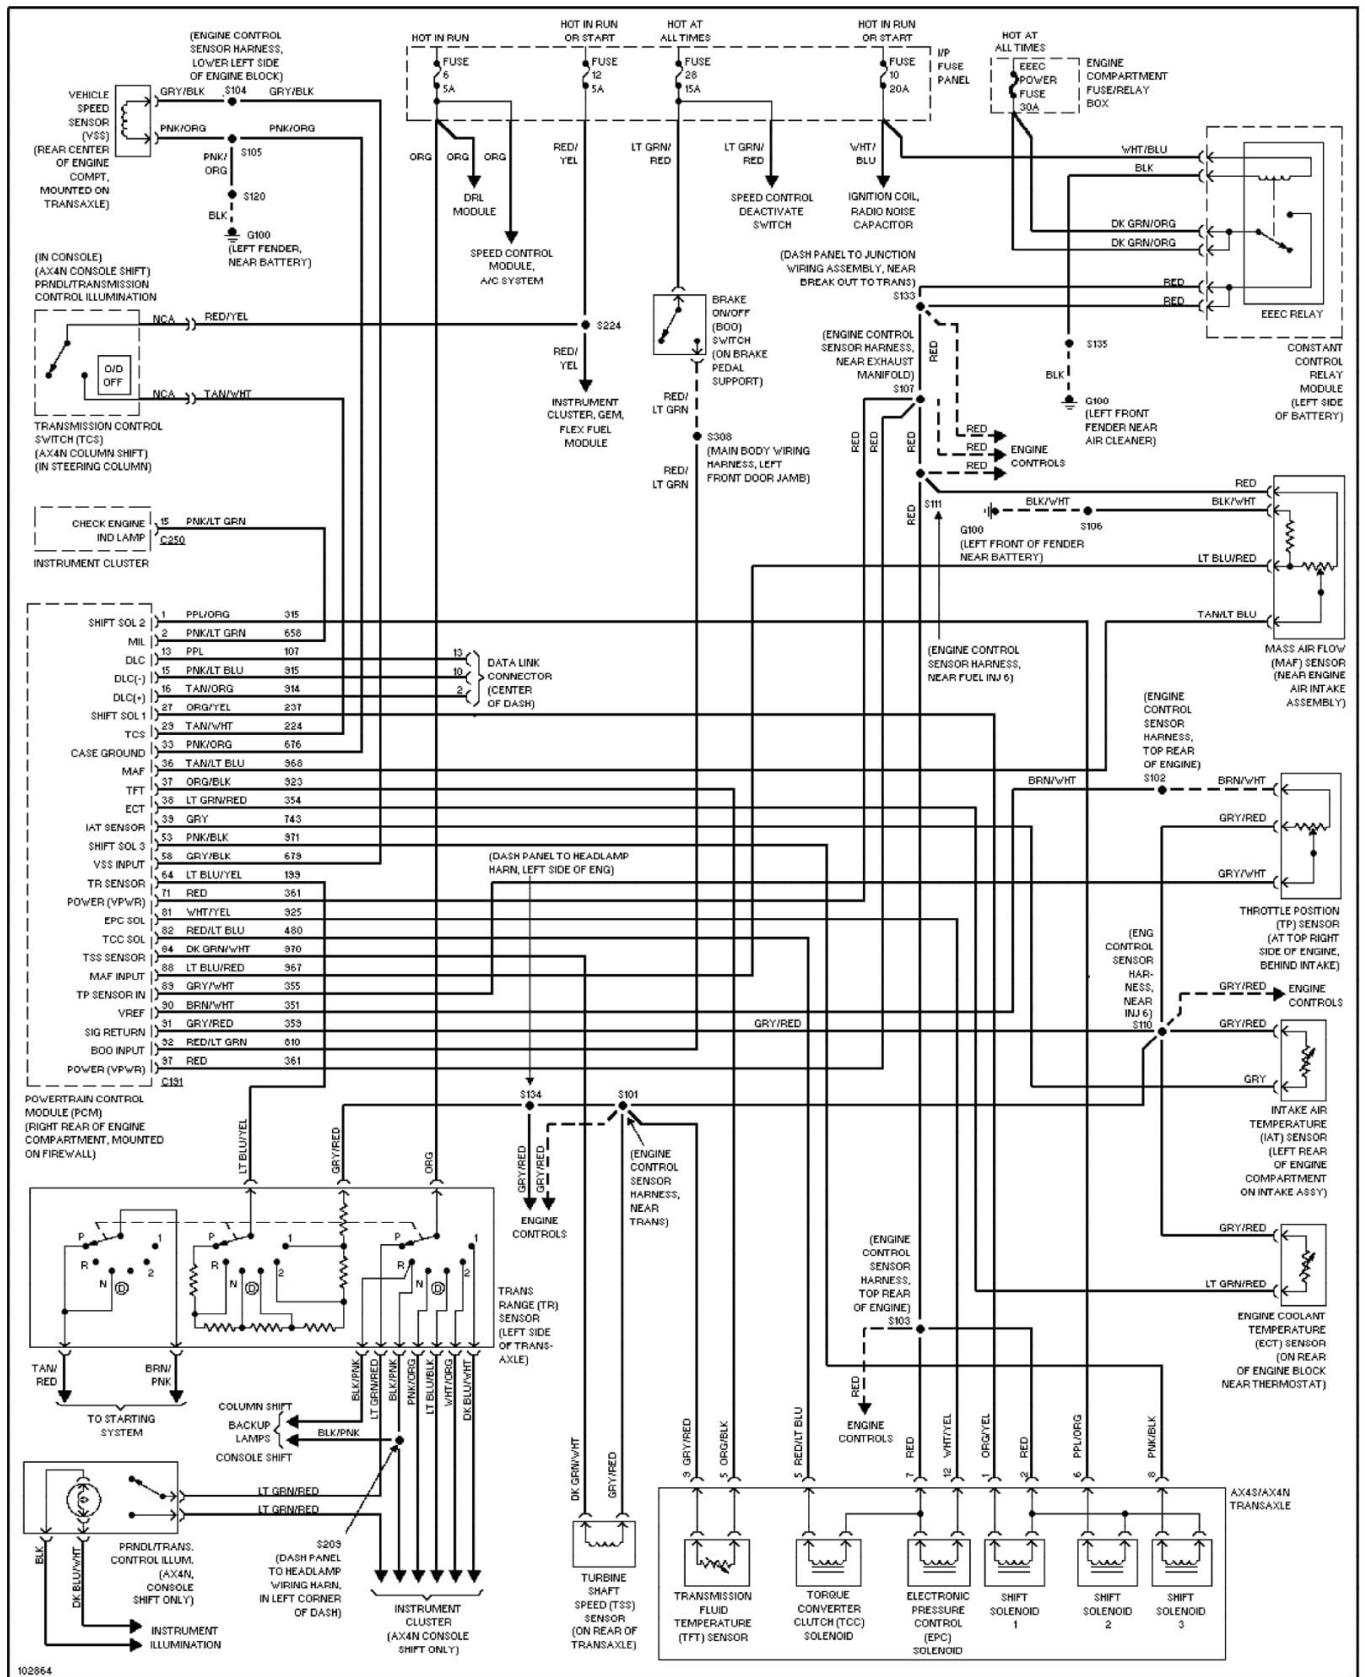

1997 System Wiring Diagrams Ford - Taurus

PAVLIN

Fig. 69: 3.0L 12-Valve, Transmission Circuit
1997 Ford Taurus LX