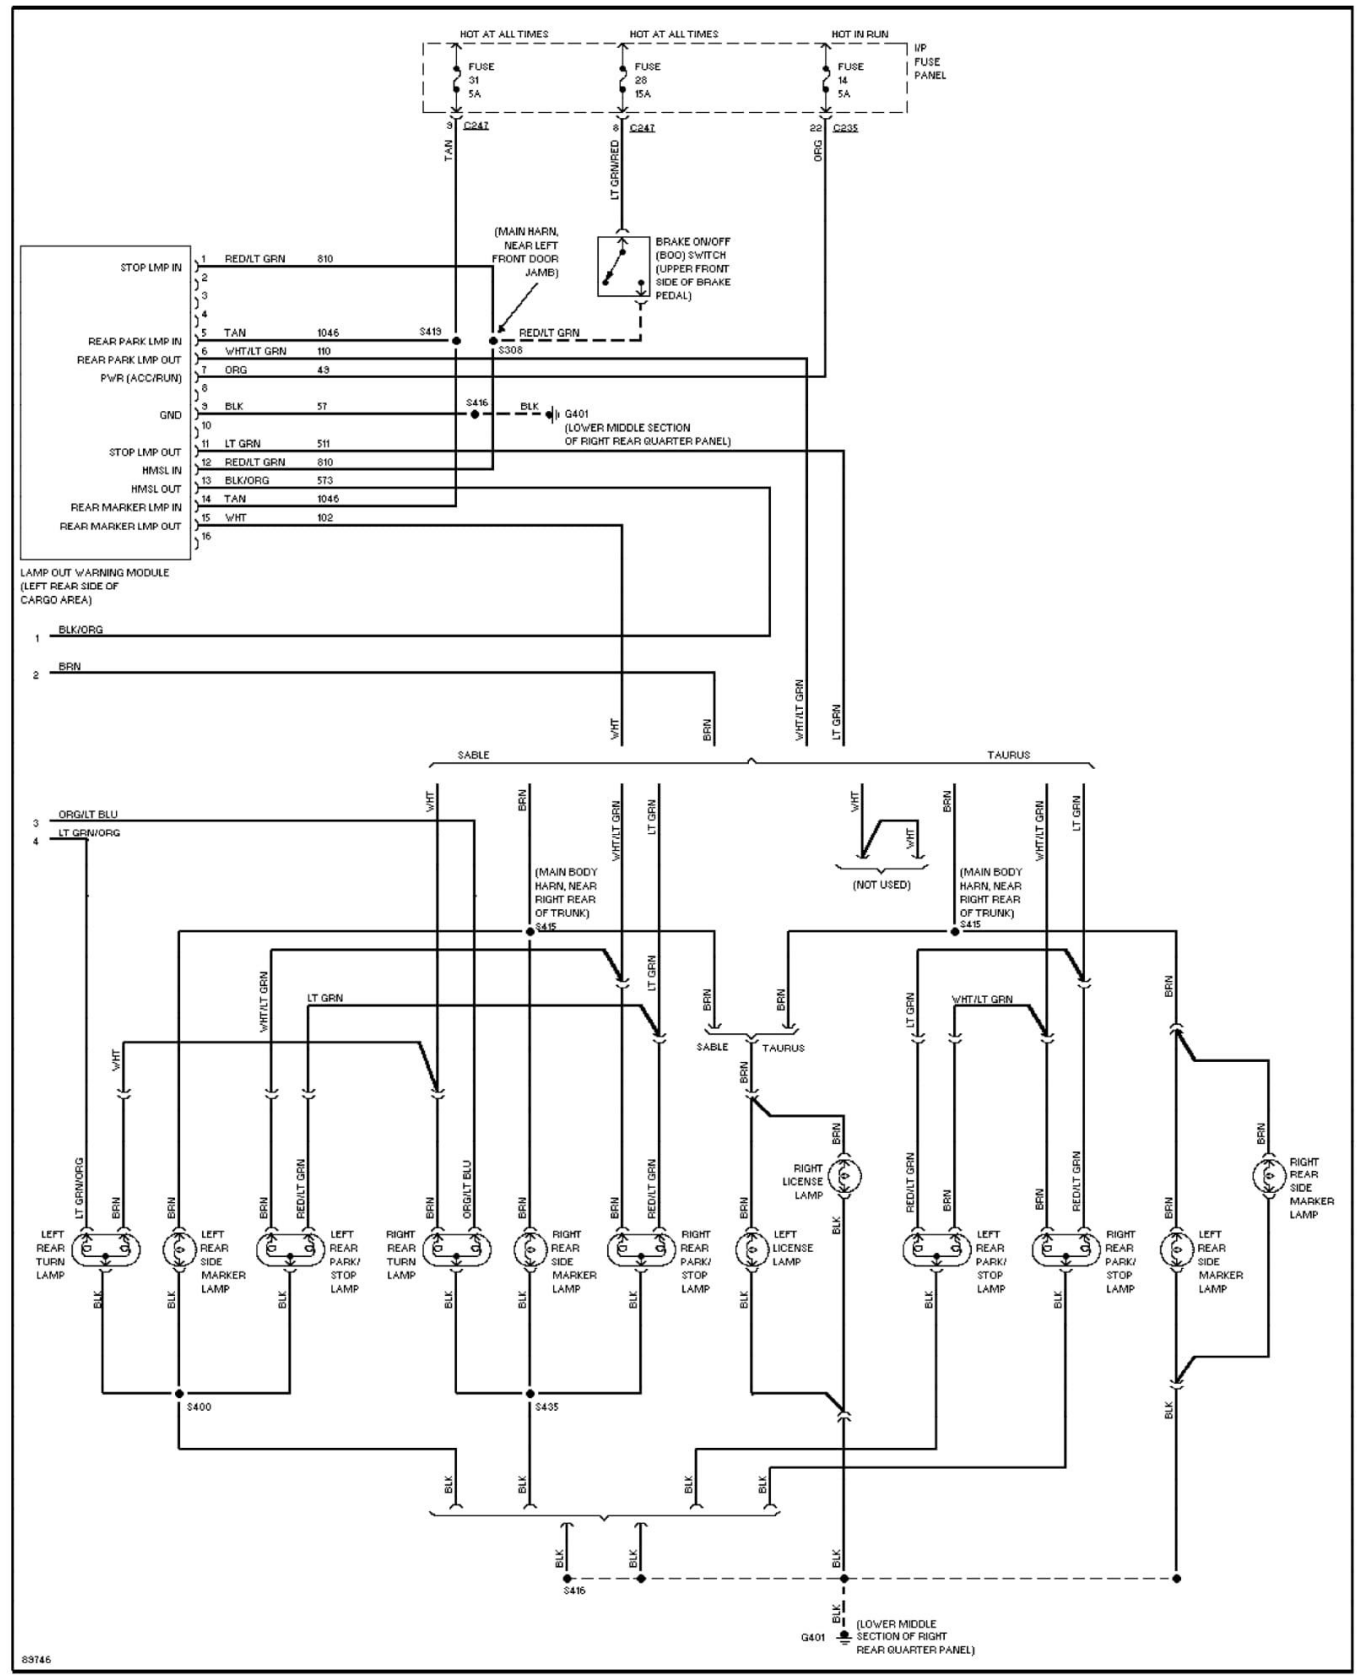

1997 System Wiring Diagrams Ford - Taurus

PAVLIN

Fig. 27: Exterior Lamps Circuit, Sedan W/ Lamp Out Warning (2 of 2)
1997 Ford Taurus LX