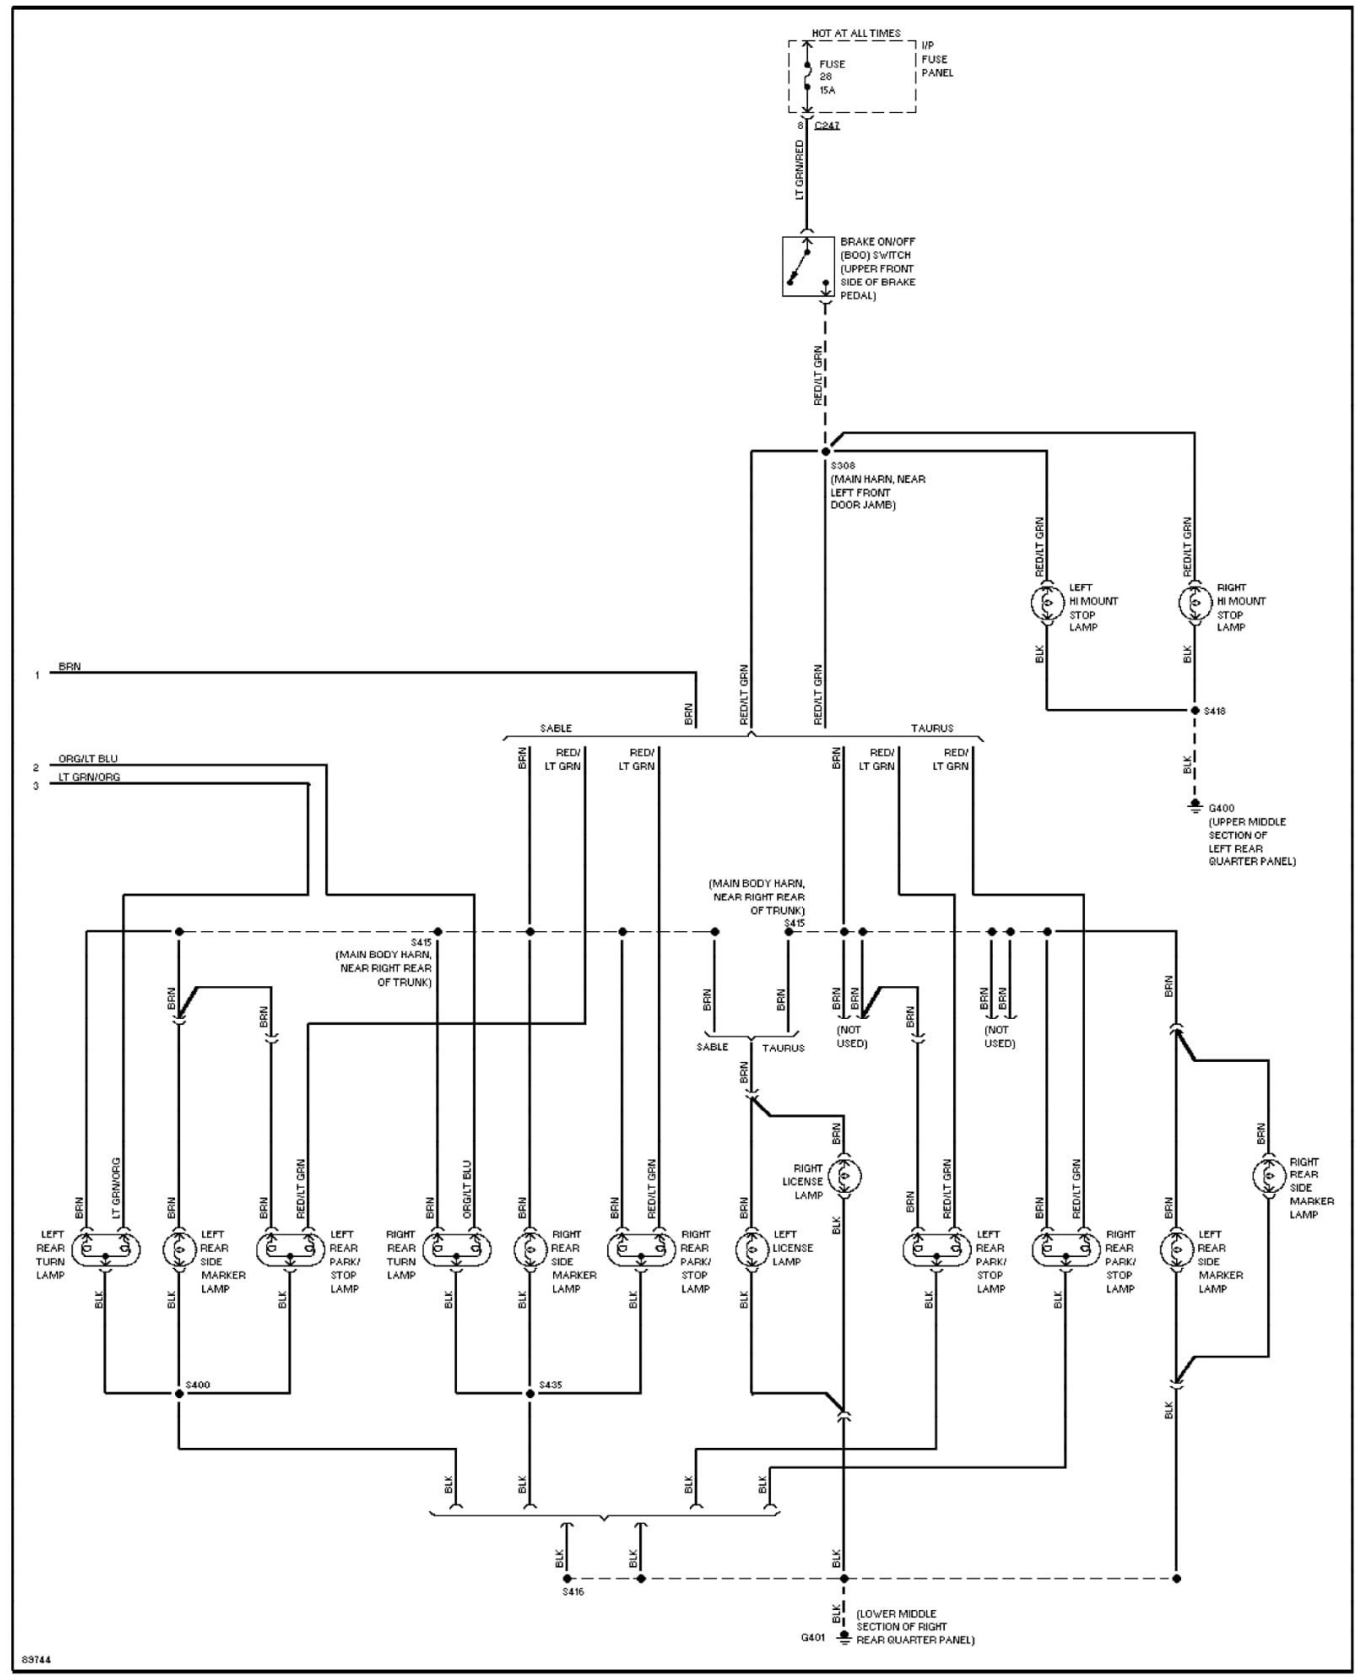

# 1997 System Wiring Diagrams Ford - Taurus

PAVLIN

**Fig. 28: Exterior Lamps Circuit, Sedan W/O Lamp Out Warning (1 of 2)**  
1997 Ford Taurus LX

1997 System Wiring Diagrams  
Ford - Taurus

PAVLIN

Fig. 29: Exterior Lamps Circuit, Sedan W/O Lamp Out Warning (2 of 2)  
1997 Ford Taurus LX