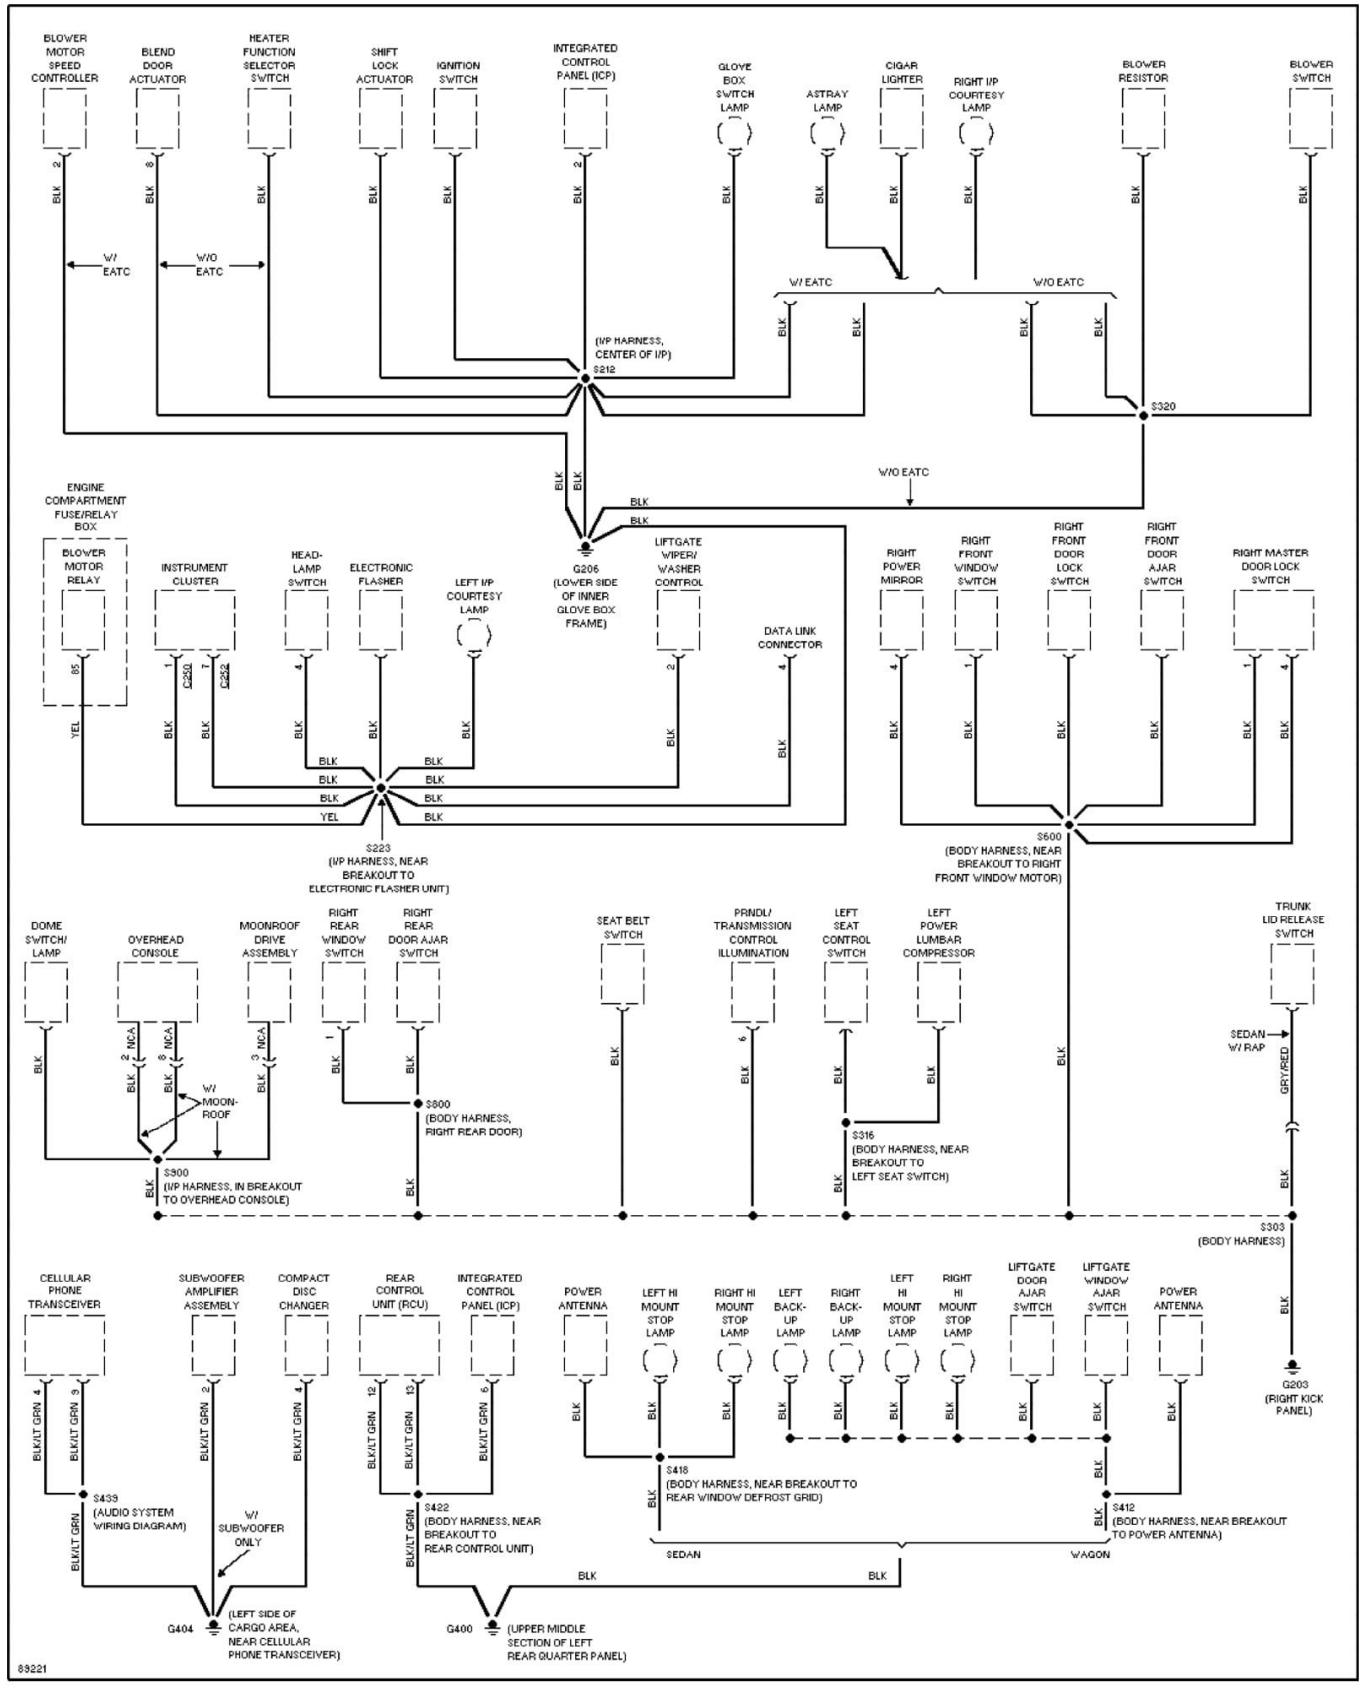

1997 System Wiring Diagrams Ford - Taurus

PAVLIN

Fig. 36: Ground Distribution Circuit (2 of 3)
1997 Ford Taurus LX