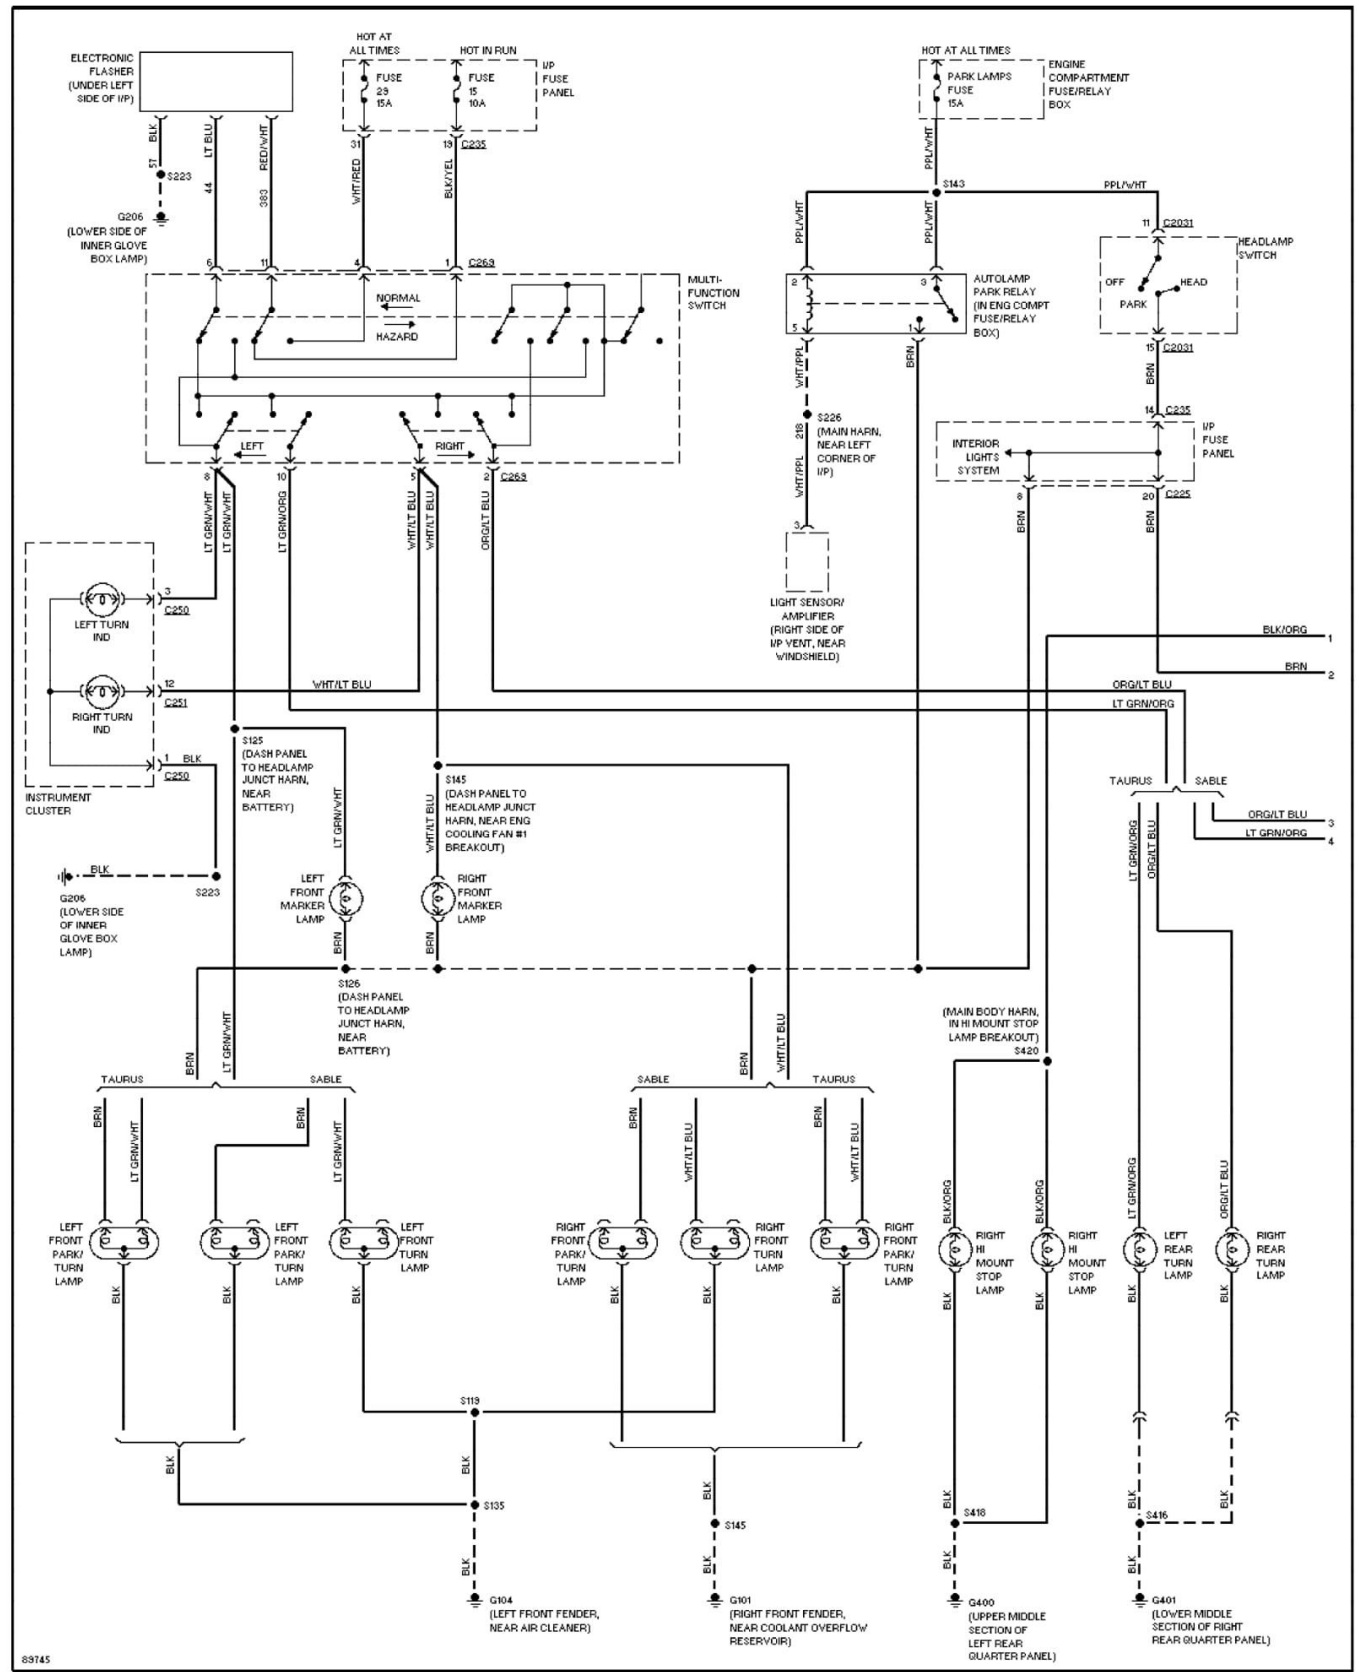

1997 System Wiring Diagrams Ford - Taurus

PAVLIN

Fig. 26: Exterior Lamps Circuit, Sedan W/ Lamp Out Warning (1 of 2)
1997 Ford Taurus LX