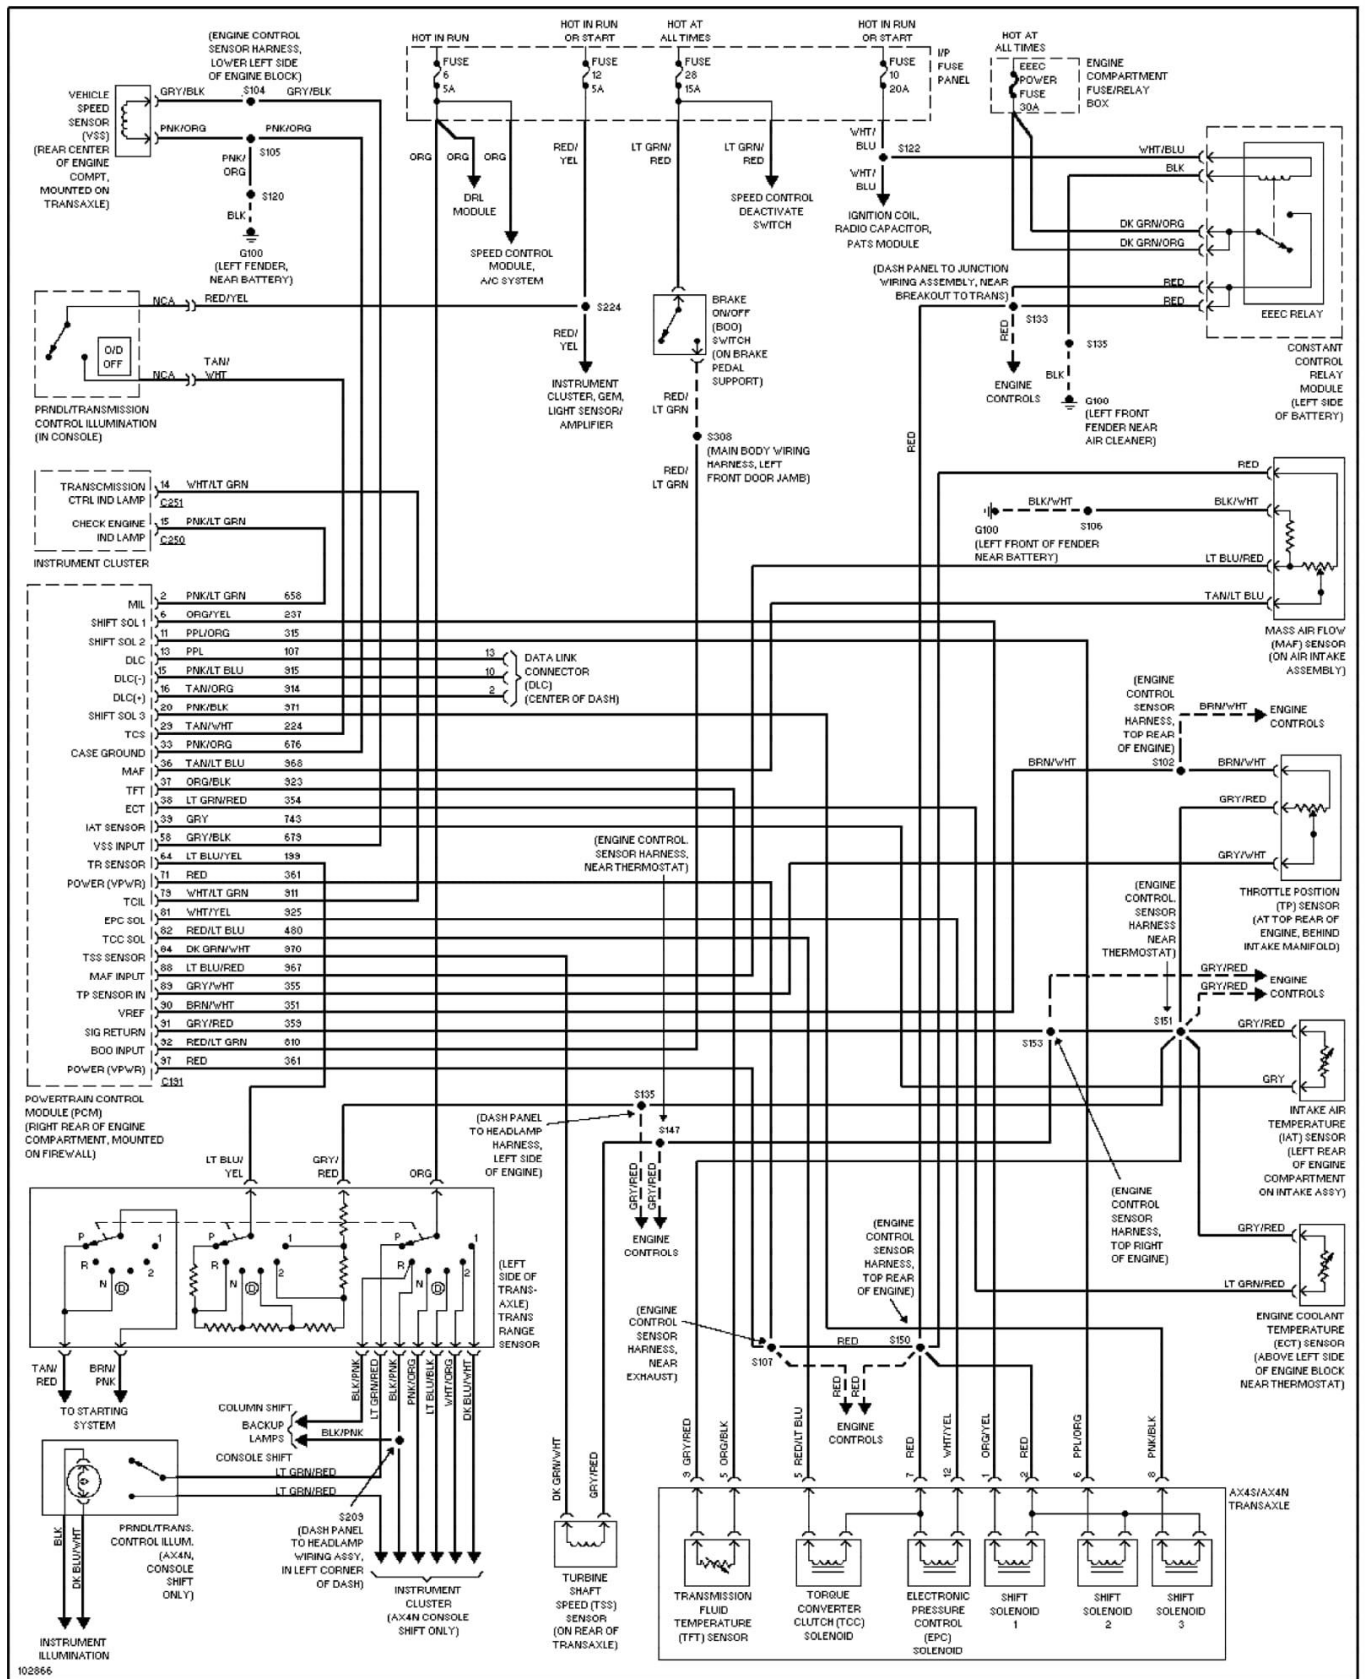

1997 System Wiring Diagrams Ford - Taurus

PAVLIN

Fig. 72: 3.4L SHO, Transmission Circuit
1997 Ford Taurus LX