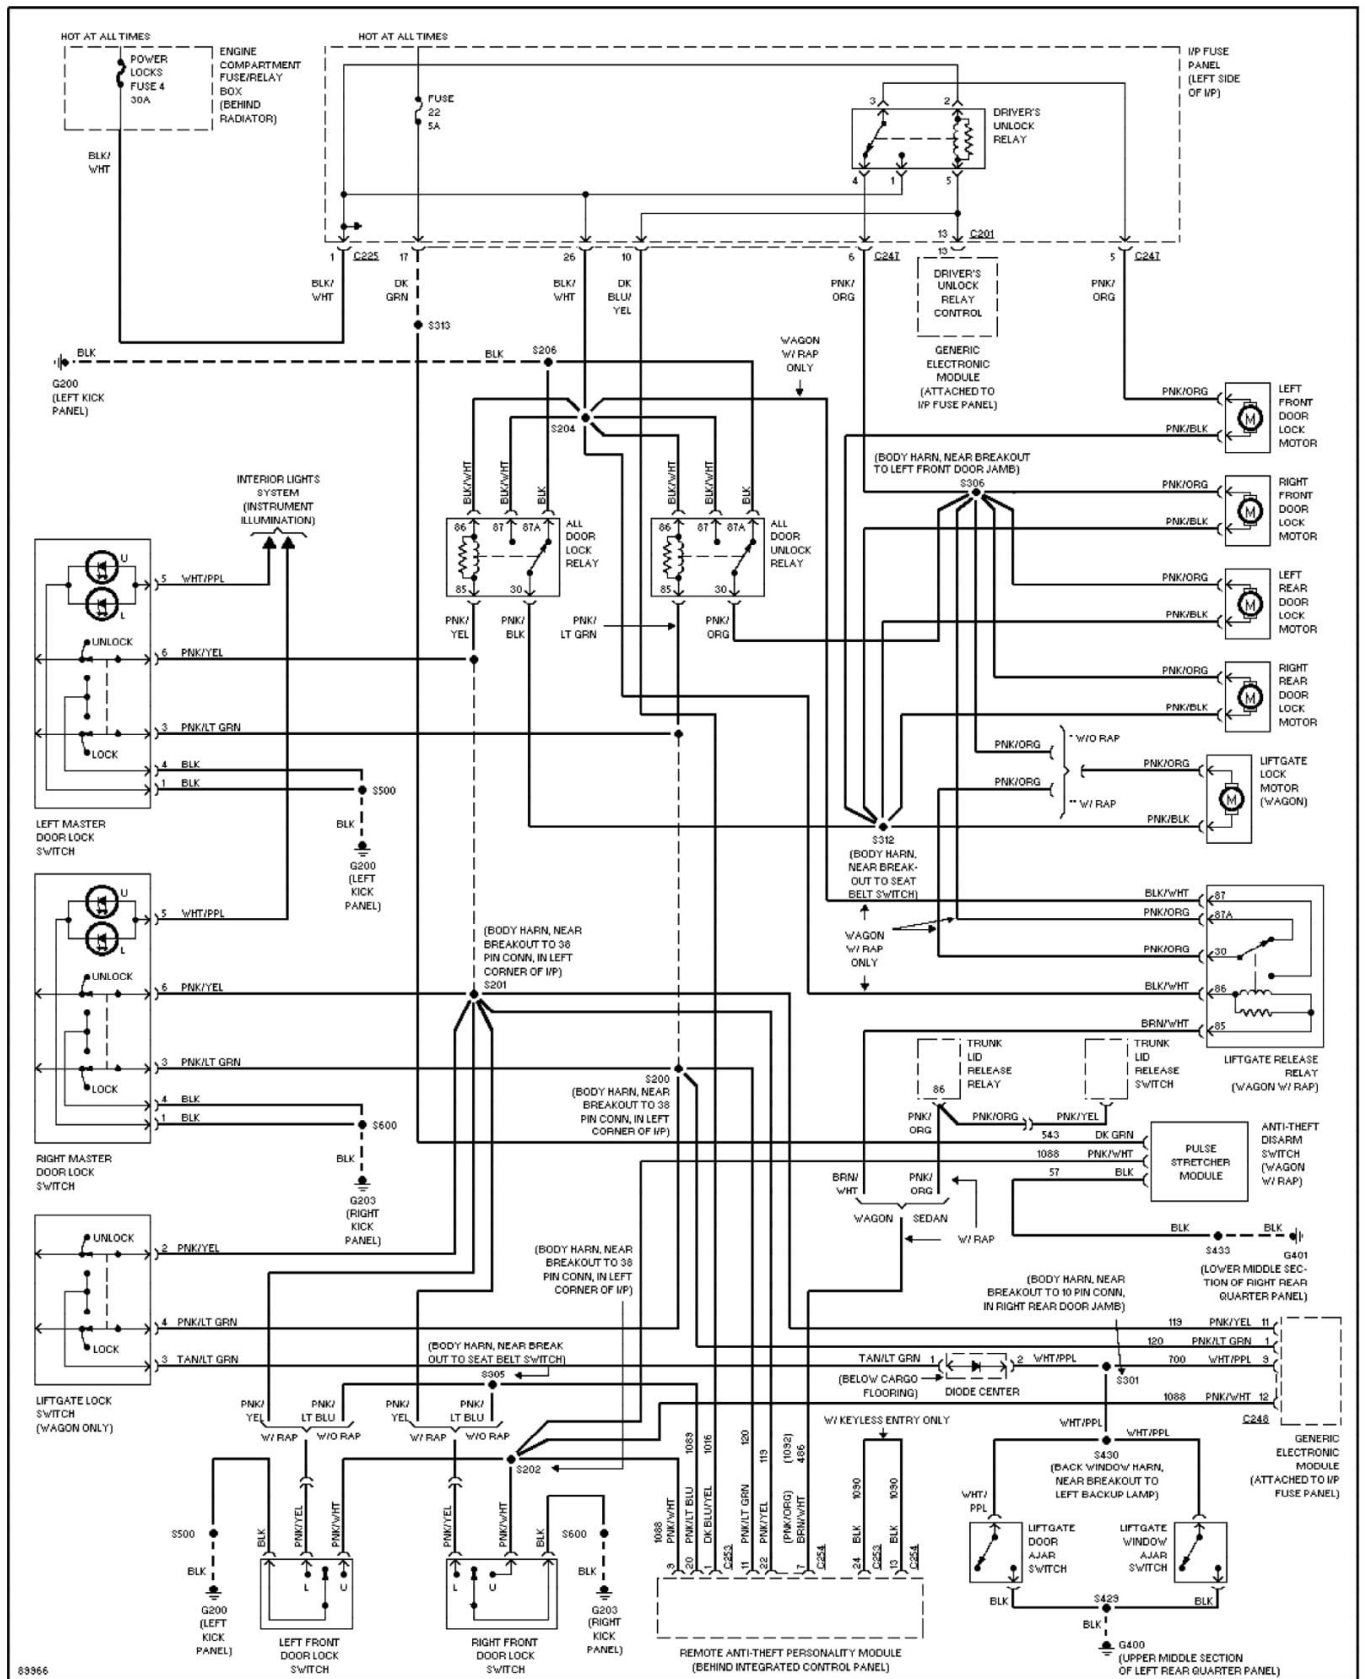

1997 System Wiring Diagrams Ford - Taurus

PAVLIN

Fig. 54: Power Door Lock Circuit
1997 Ford Taurus LX